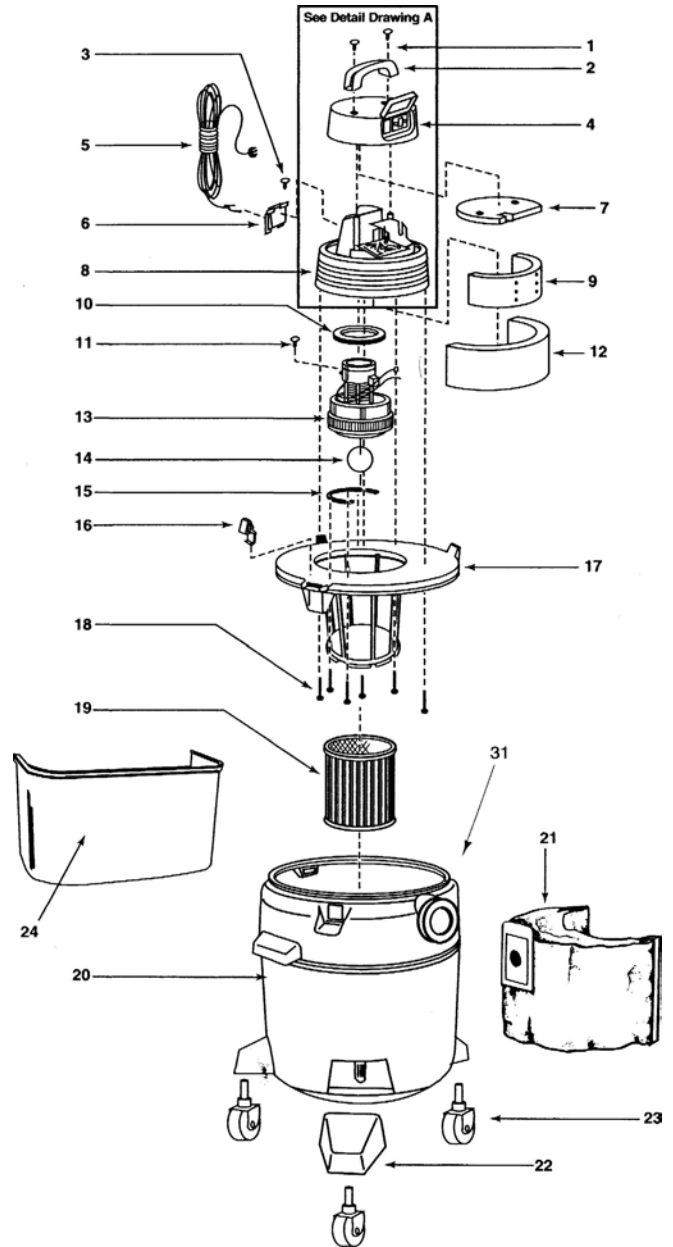

# Model QL400D

ITEM	DESCRIPTION	PART NO.
1	Screw truss head 1/4 x 3/4 type AB	
2	Top handle	
3	Screw #8 x 1/2 Ph pan hd type AB	
4	Motor housing cover	
5	Cord	
6	Cord retainer	
7	Foam insert cover	
8	Motor housing	
9	Inner housing acoustical foam	
10	Upper motor gasket	
11	#10-24 x 1/2" lg. Ground screw	
12	Outer housing, acoustical foam	
13	†Motor w/TCO	
14	Ball float	
15	Strip gasket	
16	Latch	
17	Lid cage assembly	
18	#10 x 3/4 screw	
19	Cartridge filter	
20	Tank assembly	
21	Collection filter bag (pkg of 5)	
22	Caster foot	
23	Caster	
24	Accessory caddy	
25	Double pole rocker switch	
26	Cover w/labels	
27	Circuit breaker	
28	Receptacle	
29	Circuit board assembly	
30	Cover w/items (4,7,25,26,27,28,&29)	
31	Drain Cap	

(†) Motor brushes No. 15999-00-6