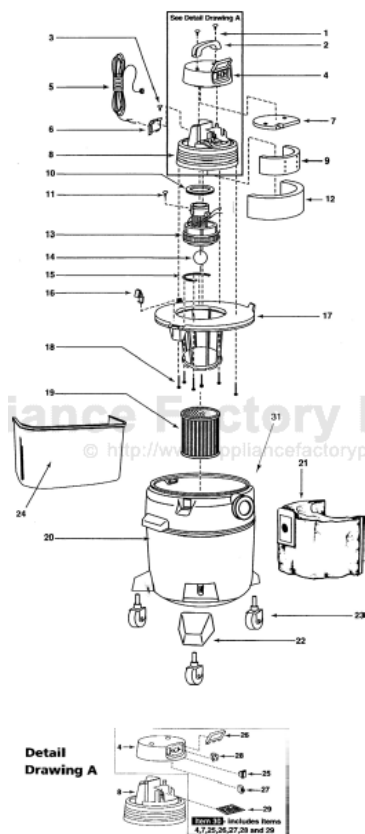

[Find Your Shop Vac Vacuum Cleaner Parts - Select From 487 Models](#)

----- Manual continues below -----