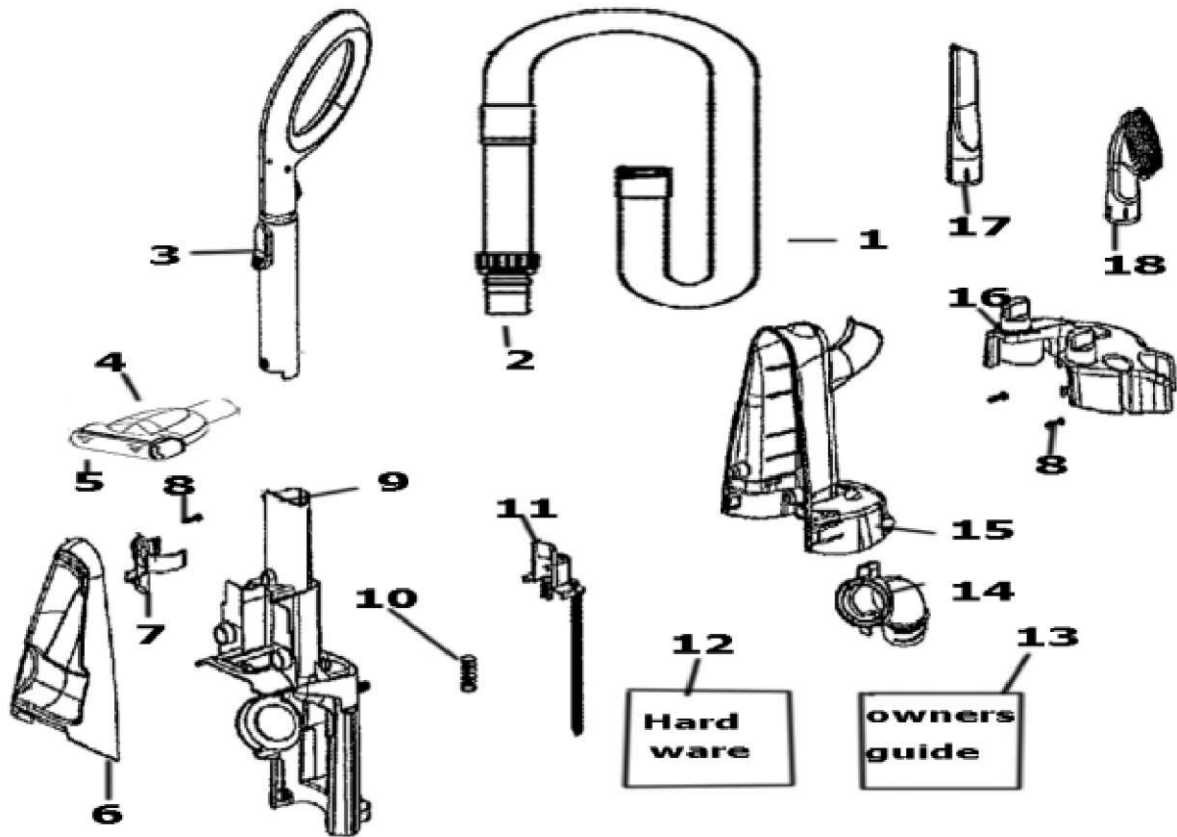

Handle & Accessories - 4238AZ

Handle & Accessories - 4238AZ

Ref #	Part	Description	Comments	Qty
1	16074-5	HOSE ASSEMBLY - CARTONED		
2	81218-5	TELESCOPIC WAND ASSEMBLY		
3	81214-4	HANDLE AND TUBE ASSEMBLY		
4	81295-1	TURBO NOZZLE ASSEMBLY		
5	75914	BELT - TURBO		
6	80709-119N	COVER - TURBO NOZZLE		
7	80914-453N	CLIP - TURBO		
8	53238-27	SCREW PACKAGE		
9	81642-1	UPPER REAR HOUSING & GRAP		
10	54943-3	SPRING PACKAGE		
11	80634-333N	ROD - CORD REWIND		
12	81897A	PACKAGE - HARDWARE		
13	83334	OWNERS GUIDE		
14	81060	HOSE ADAPTOR ASSEMBLY		
15	80913-119N	COVER - REAR HANDLE		
16	80693-1	TOOL CADDY & GRAPHICS ASS		
17	80707-453N	CREVICE TOOL		
18	39379-2	COMBINATION BRUSH - BRIST		

Main Body - 4238AZ

Ref #	Part	Description	Comments	Qty
1	81312-6	REAR HOUSING & GRAPHICS A		
2	81062-2	HOSE COUPLING ASSEMBLY		
3	81261A	JUMPER - WIRE ASSEMBLY		
4A	80622A-119N	COVER - CORD REEL		
4B	80628A-119N	HOSE HOOK		
5	80613-4	CORD REEL ASSEMBLY		
6	81249-4	DOOR - EXHAUST FILTER ASS		
7	81250-3	FILTER ASSY-EUREKA HF-11		
8	80627-313N	LENS		
9	57940-3	LAMP - HEADLIGHT		
10	38828B-7	HEADLIGHT ASSEMBLY		
11	53238-27	SCREW PACKAGE		
12	81482	GASKET		
13	80618	FOAM -PREMOTOR		
14	80629-119N	MOTOR COVER		
15	72476-141 N	GASKET - MOTOR CAN		
16	61803-3	SCREW PACKAGE		
17	72443	THERMOSTAT CLIP		
18	74719-1	THERMOSTAT & TERMINAL ASS		
19	46713-6	TIE - CABLE (PURCHASED)		
20	72650-316N	BUSHING - MOTOR		
21	62075-1	MOTOR ASSEMBLY - CTND		
22	73526-1	SHIELD - MOTOR		
23	72522-4	GASKET - MOTOR COVER		
24	81142	SWITCH		
25	80621-603N	BRACKET - POWER SWITCH		
26	54943-4	SPRING PACKAGE		
27	80630-355N	PEDAL - POWER SWITCH		
28	80633-453N	COVER - SUPPLY CORD		
29	80614-316N	LEVER - CORD RELEASE		
30	60160	SCREW PACKAGE 10		
31	54943-5	SPRING PACKAGE		
32	80915	TIGHTENING WHEEL ASSY		