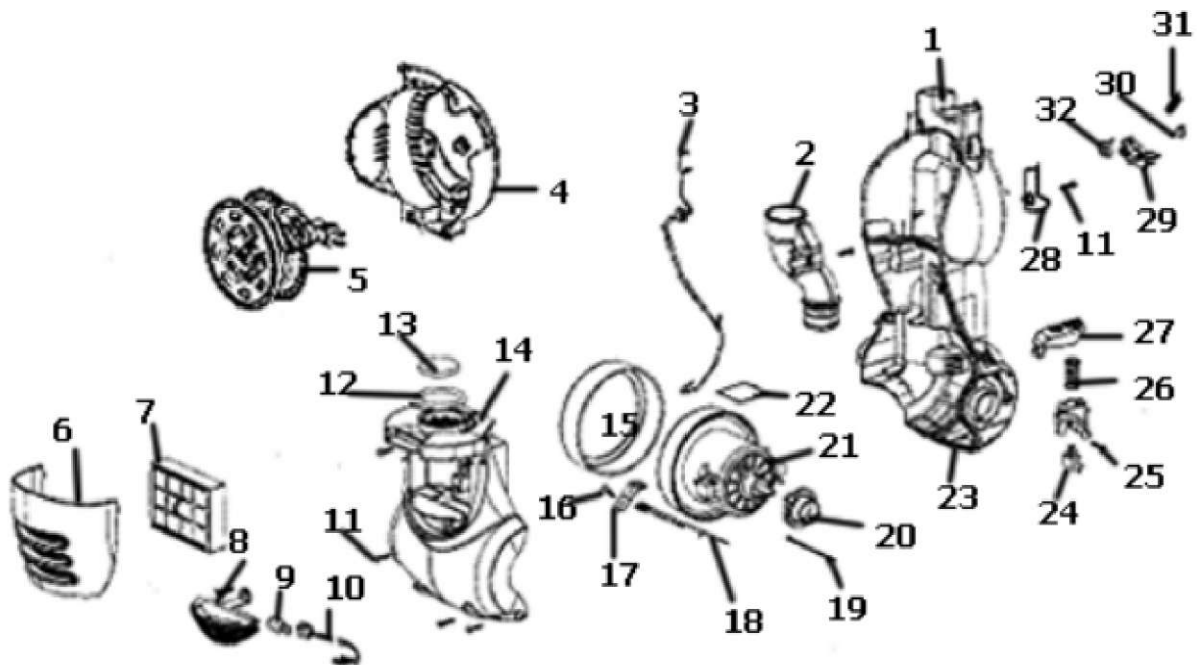

Handle & Accessories - 4238AZ

Handle & Accessories - 4238AZ

Ref #	Part	Description	Comments	Qty
1	16074-5	HOSE ASSEMBLY - CARTONED		
2	81218-5	TELESCOPIC WAND ASSEMBLY		
3	81214-4	HANDLE AND TUBE ASSEMBLY		
4	81295-1	TURBO NOZZLE ASSEMBLY		
5	75914	BELT - TURBO		
6	80709-119N	COVER - TURBO NOZZLE		
7	80914-453N	CLIP - TURBO		
8	53238-27	SCREW PACKAGE		
9	81642-1	UPPER REAR HOUSING & GRAP		
10	54943-3	SPRING PACKAGE		
11	80634-333N	ROD - CORD REWIND		
12	81897A	PACKAGE - HARDWARE		
13	83334	OWNERS GUIDE		
14	81060	HOSE ADAPTOR ASSEMBLY		
15	80913-119N	COVER - REAR HANDLE		
16	80693-1	TOOL CADDY & GRAPHICS ASS		
17	80707-453N	CREVICE TOOL		
18	39379-2	COMBINATION BRUSH - BRIST		

Main Body - 4238AZ

Ref #	Part	Description	Comments	Qty
1	81312-6	REAR HOUSING & GRAPHICS A		
2	81062-2	HOSE COUPLING ASSEMBLY		
3	81261A	JUMPER - WIRE ASSEMBLY		
4A	80622A-119N	COVER - CORD REEL		
4B	80628A-119N	HOSE HOOK		
5	80613-4	CORD REEL ASSEMBLY		
6	81249-4	DOOR - EXHAUST FILTER ASS		
7	81250-3	FILTER ASSY-EUREKA HF-11		
8	80627-313N	LENS		
9	57940-3	LAMP - HEADLIGHT		
10	38828B-7	HEADLIGHT ASSEMBLY		
11	53238-27	SCREW PACKAGE		
12	81482	GASKET		
13	80618	FOAM -PREMOTOR		
14	80629-119N	MOTOR COVER		
15	72476-141 N	GASKET - MOTOR CAN		
16	61803-3	SCREW PACKAGE		
17	72443	THERMOSTAT CLIP		
18	74719-1	THERMOSTAT & TERMINAL ASS		
19	46713-6	TIE - CABLE (PURCHASED)		
20	72650-316N	BUSHING - MOTOR		
21	62075-1	MOTOR ASSEMBLY - CTND		
22	73526-1	SHIELD - MOTOR		
23	72522-4	GASKET - MOTOR COVER		
24	81142	SWITCH		
25	80621-603N	BRACKET - POWER SWITCH		
26	54943-4	SPRING PACKAGE		
27	80630-355N	PEDAL - POWER SWITCH		
28	80633-453N	COVER - SUPPLY CORD		
29	80614-316N	LEVER - CORD RELEASE		
30	60160	SCREW PACKAGE 10		
31	54943-5	SPRING PACKAGE		
32	80915	TIGHTENING WHEEL ASSY		