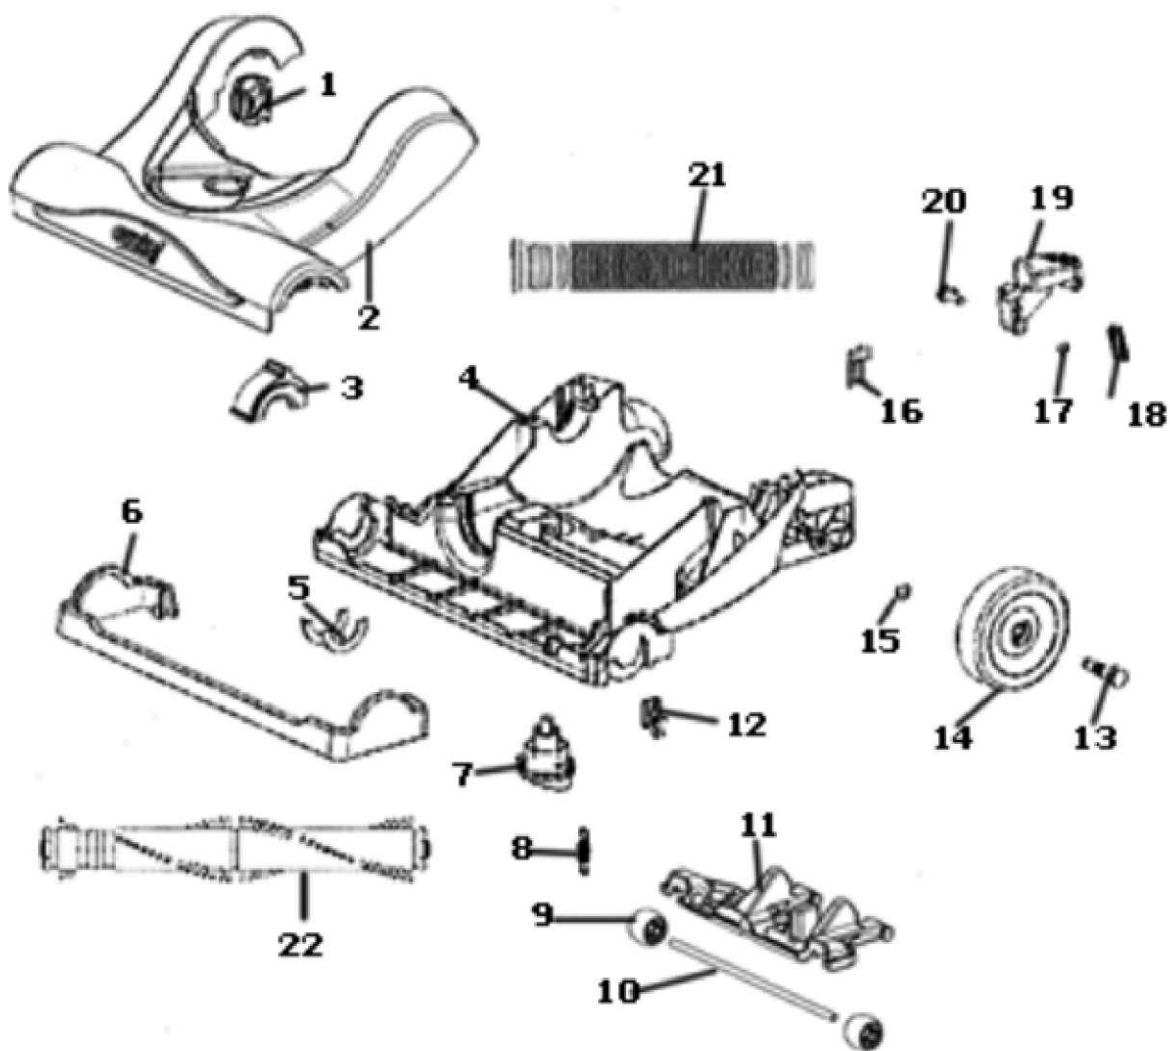

Base & Hood - 4238AZ

Ref #	Part	Description	Comments	Qty
1	80682-333N	LEVER - HEIGHT ADJUSTMENT		
2	16073-8	HOOD ASSEMBLY - PACKAGED		
3	81248	BELT CAP ASSEMBLY		
4	80664B-119N	BASE		
5	73114	FELT - BASE		
6	80669-119N	FURNITURE GUARD		
7	80681A-333N	ACTUATOR - HEIGHT		
8	54943	SPRING PACKAGE		
9	81313A-355N	WHEEL - FRONT		
10	80704-1	AXLE - WHEEL CARRIAGE		
11	80683-119N	WHEEL CARRIAGE		
12	81258-2	BRISTLE INSERT ASSEMBLY		
13	78539	AXLE - REAR WHEEL		
14	80797-2	REAR WHEEL ASSEMBLY		
15	54432-2	PACKAGE - RETAINING RING		
16	38063	GUARD - BELT		
17	54432-6	PACKAGE - RETAINING RING		
18	54943-2	SPRING PACKAGE		
19	81011-355N	HANDLE - RELEASE PEDAL		
20	78138	PIVOT - HANDLE RELEASE		
21	81247-2	BASE HOSE ADAPTOR ASSY		
22	63391-1	DISTURBULATOR ASSEMBLY -		
	61120C	BELT PKG ASSY-STYLE U EXT