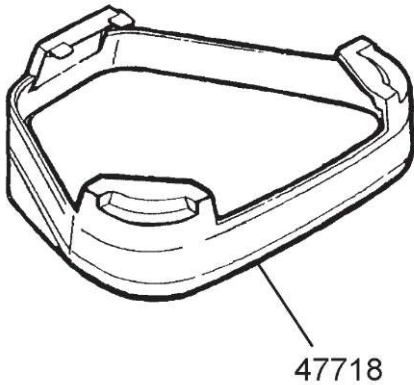

Order Number:	Description:
47718	Splash Guard
47719	Storage Tray Clip
47720	Storage Tray (w/Clips)
01730	Mist Sprayer (w/Bottle Support)
47741	Bottle Support
71017	Carton
71019	Owner's Manual

71017
CARTON