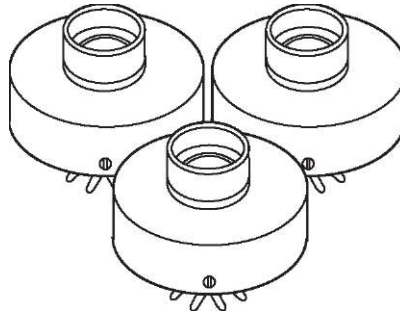

42832
NAP LIFTER