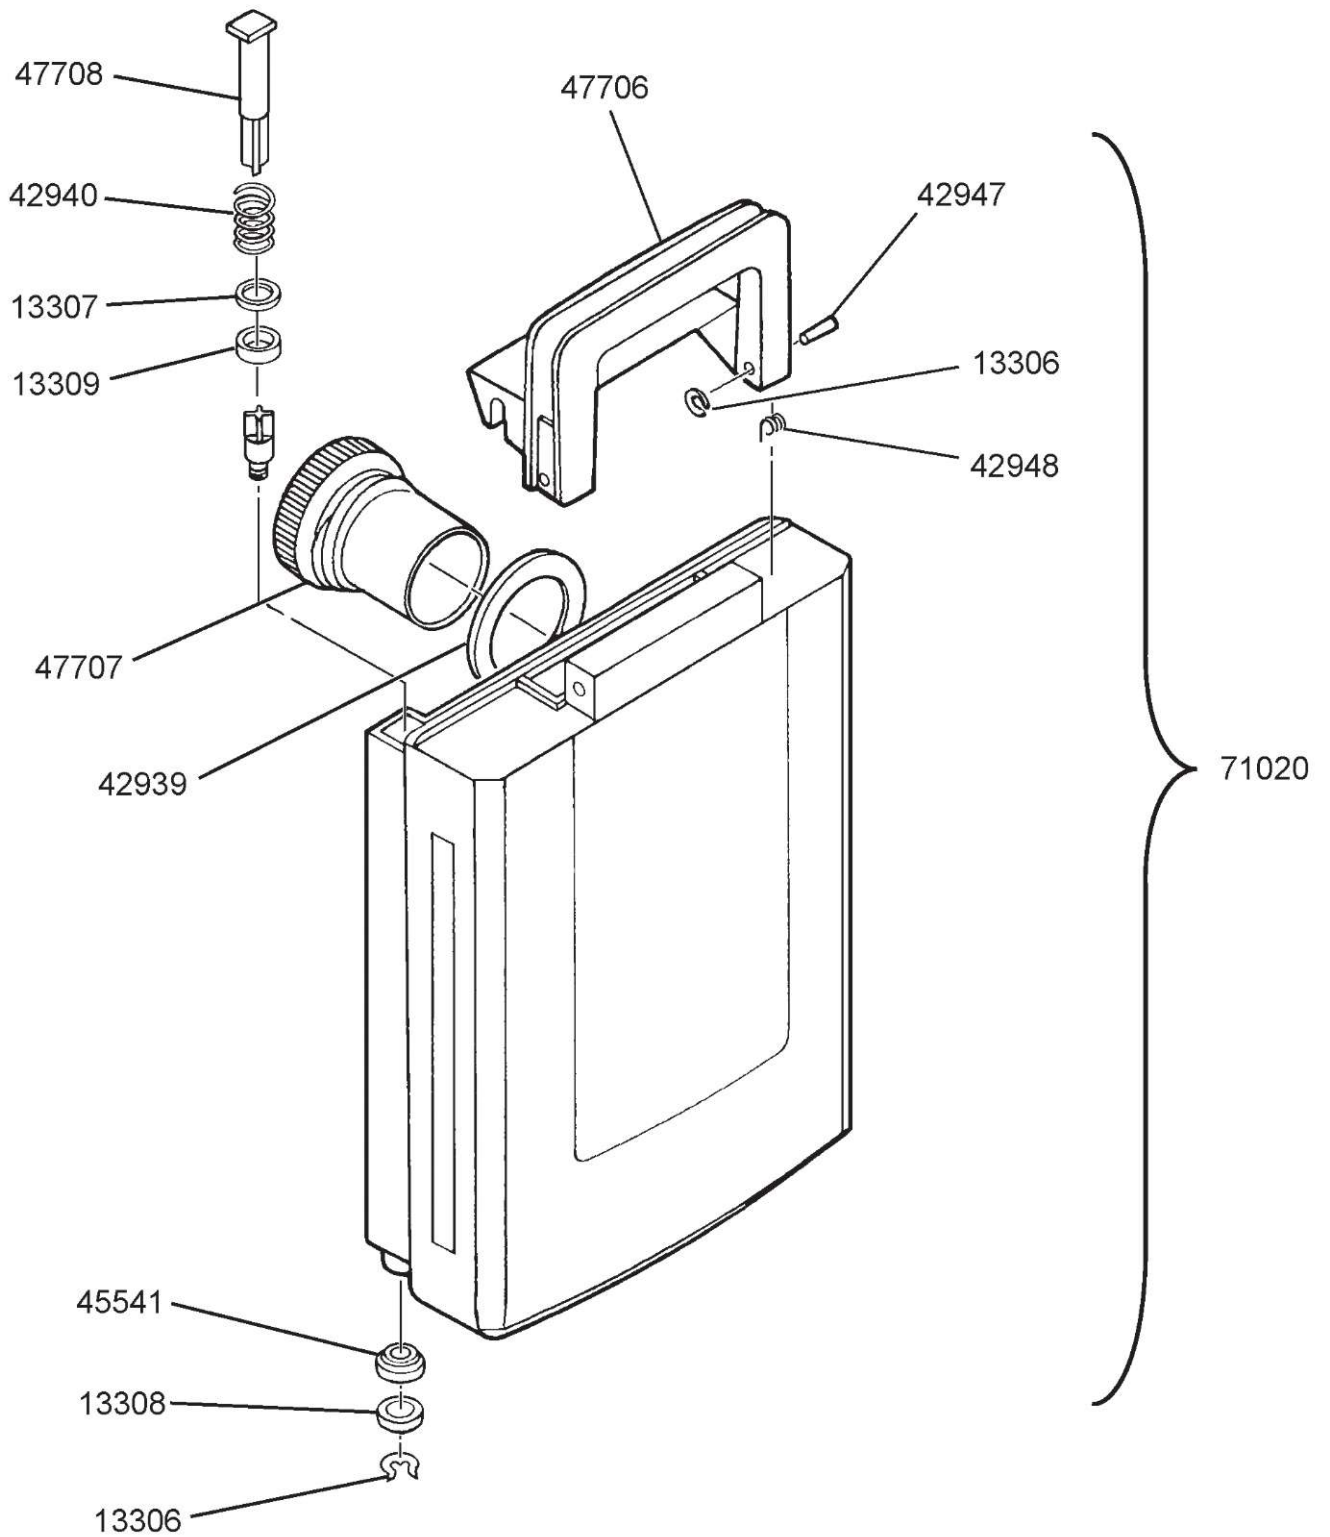

Order Number:	Description:
01749	Washer
01750	Roll Pin
04787	Screw
04788	Screw
11034	Screw
13185	Washer
13300	Screw
13346	Screw
42920	Handle Lock Shaft
43268	Tank Support Seal
43496	Dispenser Tube
47026	Screw
47027	Lockwasher
47696	Cord Holder
47696	Upper Handle
47697	Lower Handle (w/Latch)
47698	Boot
47699	Cord and Tube Clip
47700	Tank Support Bracket
47701	Cordwinder Housing Cover
47702	Front Dispenser Cover Assembly
47703	Handle Lock
47704	Upper Dispenser Assembly
47705	Handle Bar

~ HOOD & BASE ASSEMBLY-

ProStar BASE ASSEMBLY PARTS LIST

Order Number:	Description:	
11034	Screw	11034
11100	Screw	11100
11535	Felt Washer	11535
11687	Retaining Ring	11687
12477	Foaming Brush	12477
12875	Screw	12875
13297	Screw	13297
13298	Cord Clamp	13298
13299	Screw	13299
13327	Push-On Nut	13327
40010	Washer	40010
40011	Washer	40011
41162	Trunnion	41162
42832	Motor Assembly	42832
42899	Driven Pulley	42899
42901	Handle Latch Bracket	42901
42903	Cord Clamp	42903
42906	Sealing Cup	42906
42908	Baffle	42908
42946	Shield Seal	42946
44065	Lead Assembly	44065
44231	Switch	44231
45418	Screw	45418
45775	Hood Baffle	45775
45989	Screw	45989
46324	Belt	46324
47331	Base Cord	47331
47348	Switch Bracket	47348
47350	Cam	47350
47711	Bumper	47711
47712	Nut (Bottom Shield)	47712
47713	Bottom Shield	47713
47714	Polisher Bottom	47714
47744	Base	47744
48337	Hood	48337

~ SHAMPOO TANK ASSEMBLY ~

ProStar SHAMPOO TANK PARTS LIST

Order Number:	Description:
13306	Retaining Ring
13307	Washer
13308	Washer
13309	Seal
42939	Measuring Cap Seal
42940	Plunger Spring
42947	Tank Handle Pin
42948	Tank Handle Spring
45541	Lower Tank Seal
47706	Tank Handle
47707	Measuring Cap
47708	Tank Plunger
71020	Shampoo Tank Assembly