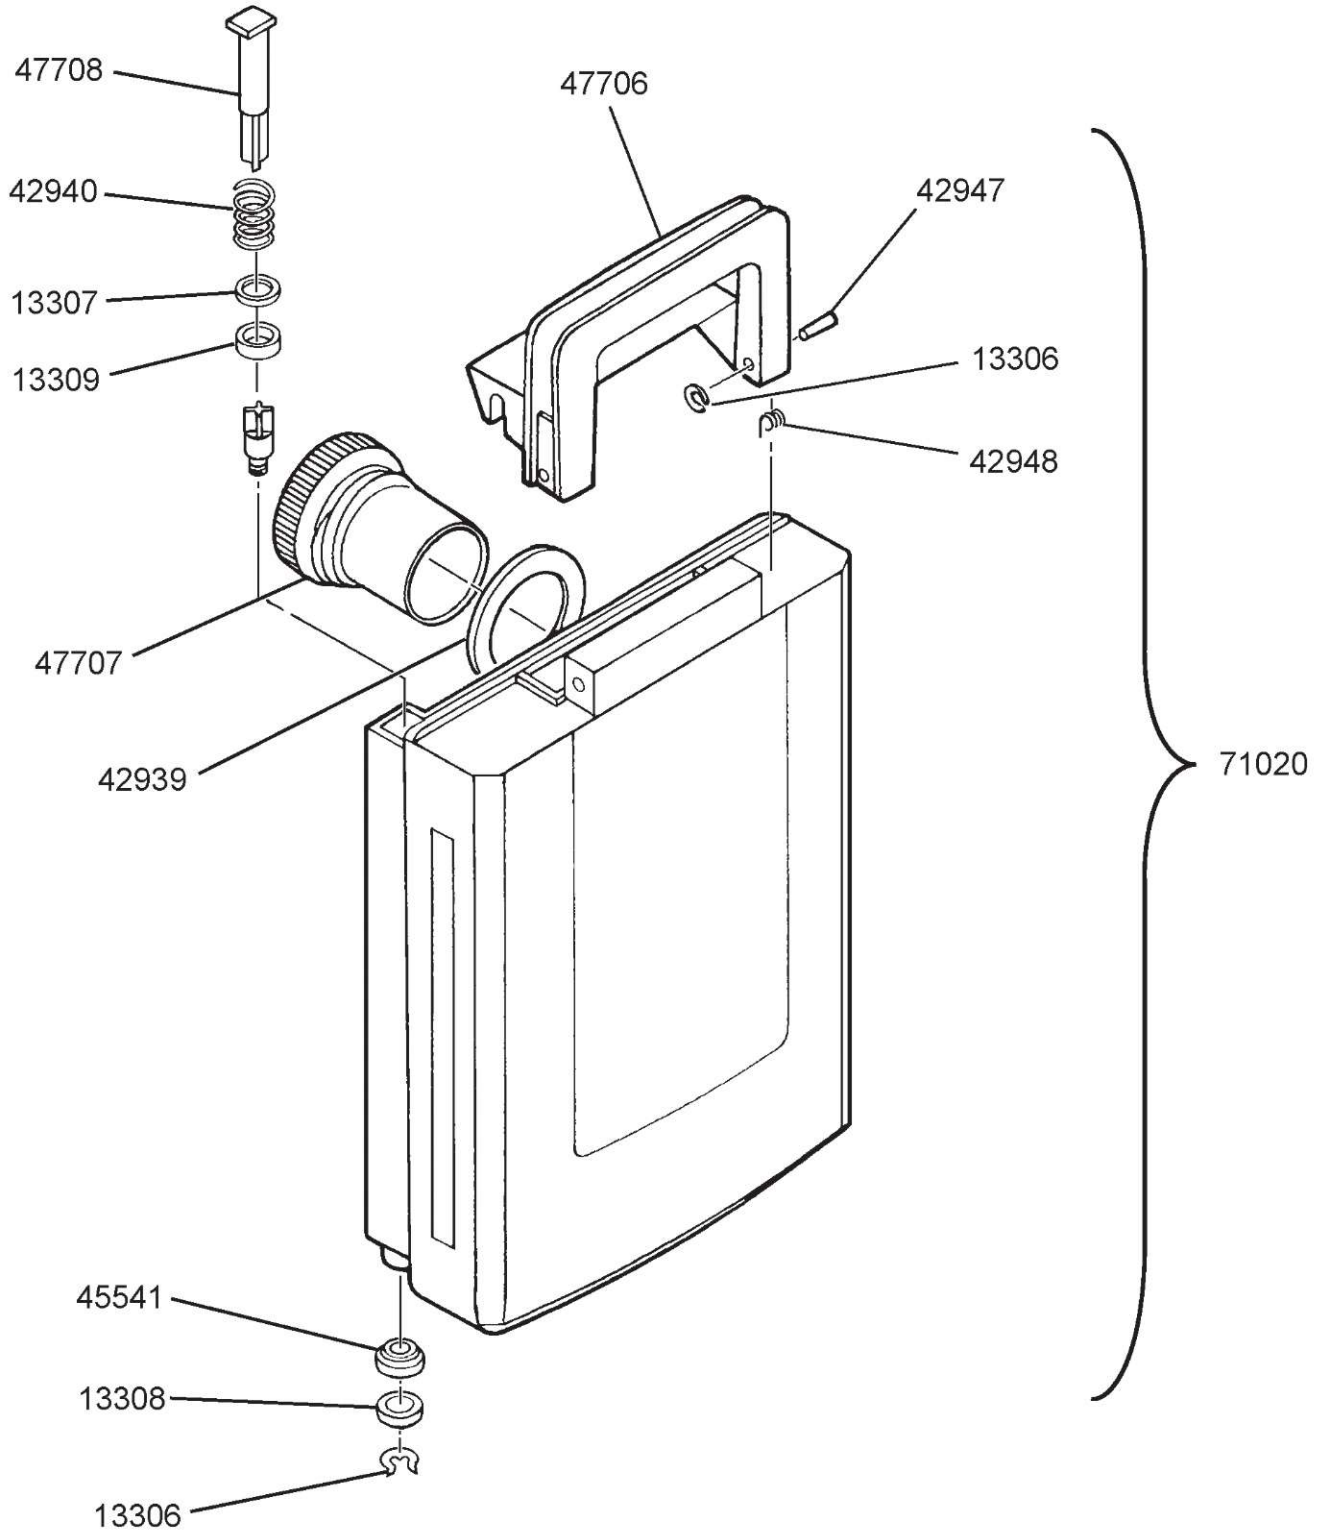

~ SHAMPOO TANK ASSEMBLY ~