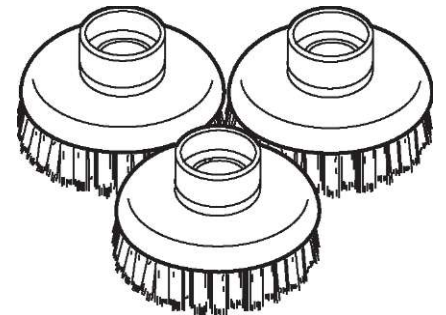

42827
SCRUB / POLISH BRUSH