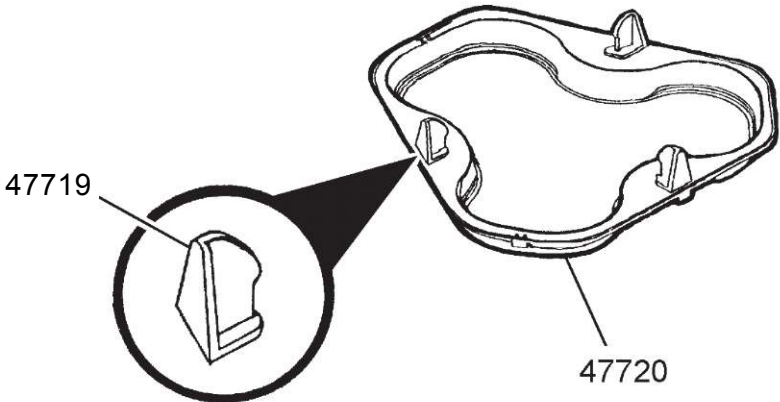

Order Number:	Description:
47718	Splash Guard
47719	Storage Tray Clip
47720	Storage Tray (w/Clips)
01730	Mist Sprayer (w/Bottle Support)
47741	Bottle Support
71017	Carton
71019	Owner's Manual

71017
CARTON