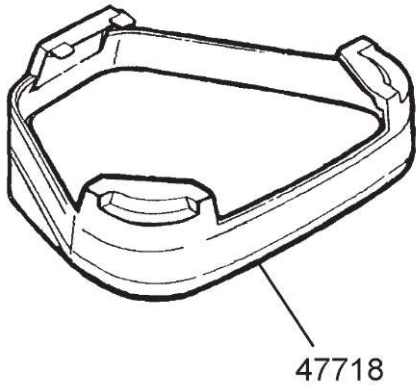

42828
SHAMPOO BRUSH

42832
NAP LIFTER

42827
SCRUB / POLISH BRUSH

71018
SHAMPOO
(Liter)

01722
SCRUB PADS

01773
LAMBS WOOL
BUFF PADS

01729
DISPOSABLE
POLISH PADS

ProStar ACCESSORIES PARTS LIST

Order Number:	Description:
47718	Splash Guard
47719	Storage Tray Clip
47720	Storage Tray (w/Clips)
01730	Mist Sprayer (w/Bottle Support)
47741	Bottle Support
71017	Carton
71019	Owner's Manual

71017
CARTON