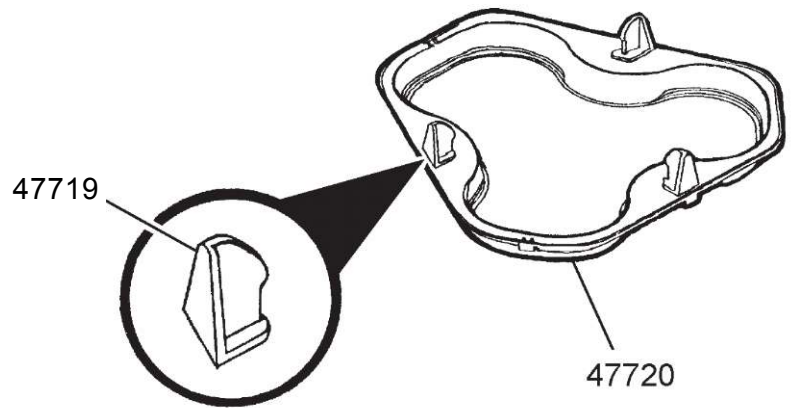

42828
SHAMPOO BRUSH

42832
NAP LIFTER

42827
SCRUB / POLISH BRUSH

71018
SHAMPOO
(Liter)

01722
SCRUB PADS

01773
LAMBS WOOL
BUFF PADS

01729
DISPOSABLE
POLISH PADS

ProStar ACCESSORIES PARTS LIST

Order Number:	Description:
47718	Splash Guard
47719	Storage Tray Clip
47720	Storage Tray (w/Clips)
01730	Mist Sprayer (w/Bottle Support)
47741	Bottle Support
71017	Carton
71019	Owner's Manual

71017
CARTON