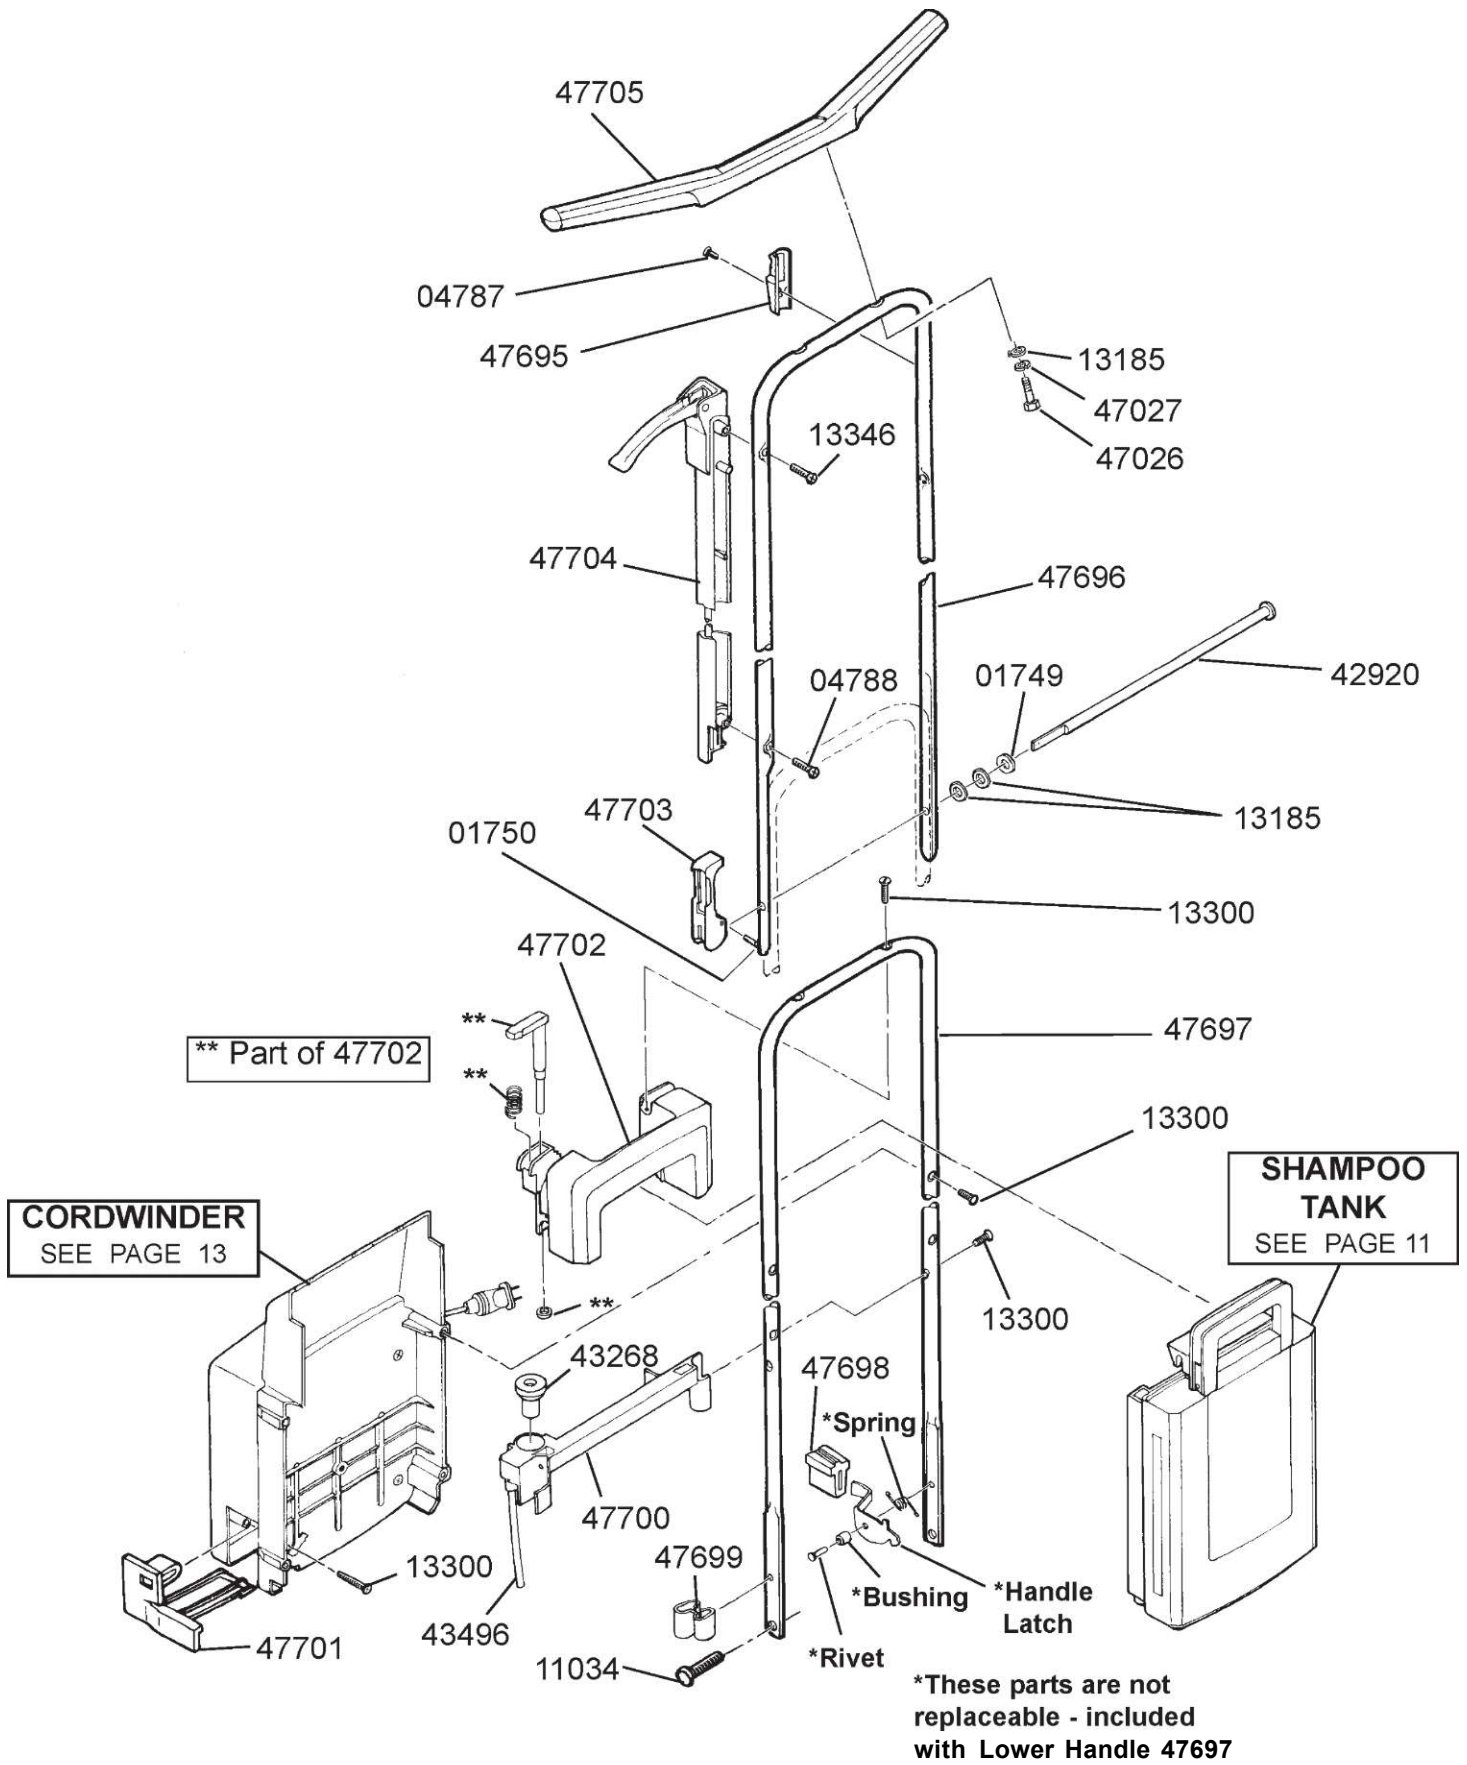

HANDLE ASSEMBLY

47705

04787

47695

13346

13185

47027

47026

47701

11034

*Rivet

*These parts are not replaceable - included with Lower Handle 47697

ProStar HANDLE ASSEMBLY PARTS LIST

Order Number:	Description:
01749	Washer
01750	Roll Pin
04787	Screw
04788	Screw
11034	Screw
13185	Washer
13300	Screw
13346	Screw
42920	Handle Lock Shaft
43268	Tank Support Seal
43496	Dispenser Tube
47026	Screw
47027	Lockwasher
47696	Cord Holder
47696	Upper Handle
47697	Lower Handle (w/Latch)
47698	Boot
47699	Cord and Tube Clip
47700	Tank Support Bracket
47701	Cordwinder Housing Cover
47702	Front Dispenser Cover Assembly
47703	Handle Lock
47704	Upper Dispenser Assembly
47705	Handle Bar

~ HOOD & BASE ASSEMBLY-

ProStar BASE ASSEMBLY PARTS LIST

Order Number:	Description:	
11034	Screw	11034
11100	Screw	11100
11535	Felt Washer	11535
11687	Retaining Ring	11687
12477	Foaming Brush	12477
12875	Screw	12875
13297	Screw	13297
13298	Cord Clamp	13298
13299	Screw	13299
13327	Push-On Nut	13327
40010	Washer	40010
40011	Washer	40011
41162	Trunnion	41162
42832	Motor Assembly	42832
42899	Driven Pulley	42899
42901	Handle Latch Bracket	42901
42903	Cord Clamp	42903
42906	Sealing Cup	42906
42908	Baffle	42908
42946	Shield Seal	42946
44065	Lead Assembly	44065
44231	Switch	44231
45418	Screw	45418
45775	Hood Baffle	45775
45989	Screw	45989
46324	Belt	46324
47331	Base Cord	47331
47348	Switch Bracket	47348
47350	Cam	47350
47711	Bumper	47711
47712	Nut (Bottom Shield)	47712
47713	Bottom Shield	47713
47714	Polisher Bottom	47714
47744	Base	47744
48337	Hood	48337

~ SHAMPOO TANK ASSEMBLY ~

ProStar SHAMPOO TANK PARTS LIST

Order Number:	Description:
13306	Retaining Ring
13307	Washer
13308	Washer
13309	Seal
42939	Measuring Cap Seal
42940	Plunger Spring
42947	Tank Handle Pin
42948	Tank Handle Spring
45541	Lower Tank Seal
47706	Tank Handle
47707	Measuring Cap
47708	Tank Plunger
71020	Shampoo Tank Assembly