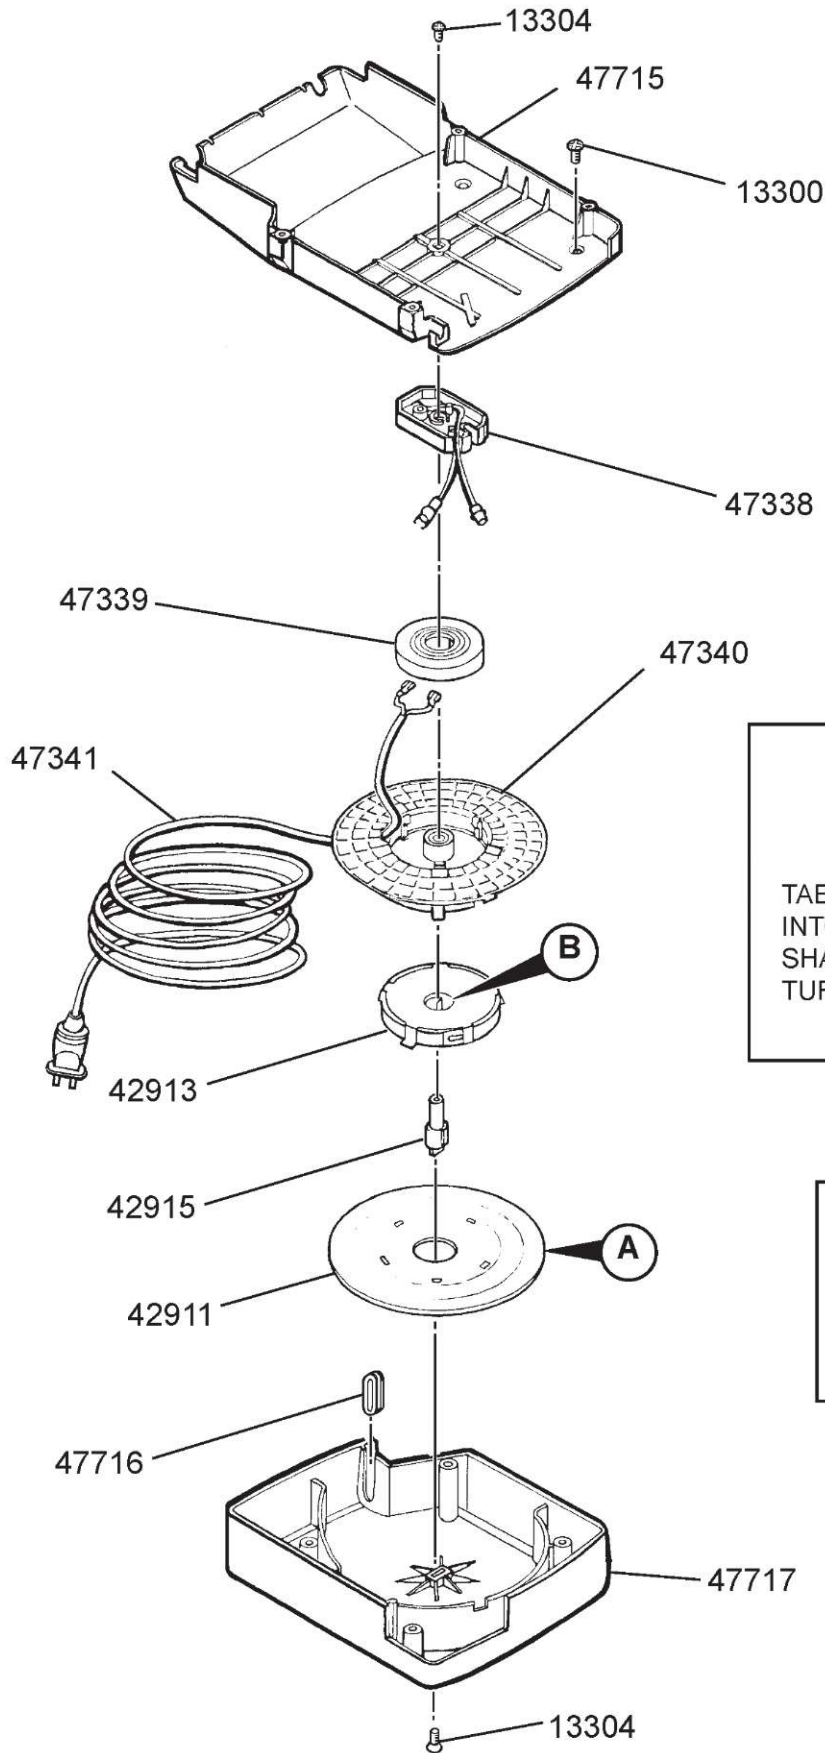

Order Number:	Description:
01749	Washer
01750	Roll Pin
04787	Screw
04788	Screw
11034	Screw
13185	Washer
13300	Screw
13346	Screw
42920	Handle Lock Shaft
43268	Tank Support Seal
43496	Dispenser Tube
47026	Screw
47027	Lockwasher
47696	Cord Holder
47696	Upper Handle
47697	Lower Handle (w/Latch)
47698	Boot
47699	Cord and Tube Clip
47700	Tank Support Bracket
47701	Cordwinder Housing Cover
47702	Front Dispenser Cover Assembly
47703	Handle Lock
47704	Upper Dispenser Assembly
47705	Handle Bar

~ HOOD & BASE ASSEMBLY-

ProStar BASE ASSEMBLY PARTS LIST

Order Number:	Description:	
11034	Screw	11034
11100	Screw	11100
11535	Felt Washer	11535
11687	Retaining Ring	11687
12477	Foaming Brush	12477
12875	Screw	12875
13297	Screw	13297
13298	Cord Clamp	13298
13299	Screw	13299
13327	Push-On Nut	13327
40010	Washer	40010
40011	Washer	40011
41162	Trunnion	41162
42832	Motor Assembly	42832
42899	Driven Pulley	42899
42901	Handle Latch Bracket	42901
42903	Cord Clamp	42903
42906	Sealing Cup	42906
42908	Baffle	42908
42946	Shield Seal	42946
44065	Lead Assembly	44065
44231	Switch	44231
45418	Screw	45418
45775	Hood Baffle	45775
45989	Screw	45989
46324	Belt	46324
47331	Base Cord	47331
47348	Switch Bracket	47348
47350	Cam	47350
47711	Bumper	47711
47712	Nut (Bottom Shield)	47712
47713	Bottom Shield	47713
47714	Polisher Bottom	47714
47744	Base	47744
48337	Hood	48337

~ SHAMPOO TANK ASSEMBLY ~

ProStar SHAMPOO TANK PARTS LIST

Order Number:	Description:
13306	Retaining Ring
13307	Washer
13308	Washer
13309	Seal
42939	Measuring Cap Seal
42940	Plunger Spring
42947	Tank Handle Pin
42948	Tank Handle Spring
45541	Lower Tank Seal
47706	Tank Handle
47707	Measuring Cap
47708	Tank Plunger
71020	Shampoo Tank Assembly

~ CORDWINDER ASSEMBLY-

SEE PAGES 3 & 4
FOR REPAIR INSTRUCTIONS.

TAB ON SPRING FITS INTO GROOVE IN CORDWINDER SHAFT. PRE-WIND SPRING THREE TURNS WHEN RE-ASSEMBLING.

B

CORD SIDE

A

ProStar CORDWINDER PARTS LIST