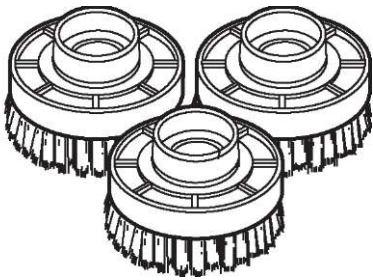

Order

Number:

Description:

42828 Shampoo Brush (Set of 3)
42831 Nap Lifter (Set of 3)
42827 Scrub / Polish Brush (Set of 3)
01722 Scrub Pads (Set of 3)
01773 Lambs Wool Buff Pads (Set of 3)
01729 Disposable Polish Pads (12)
71018 Shampoo - Liter

42828
SHAMPOO BRUSH