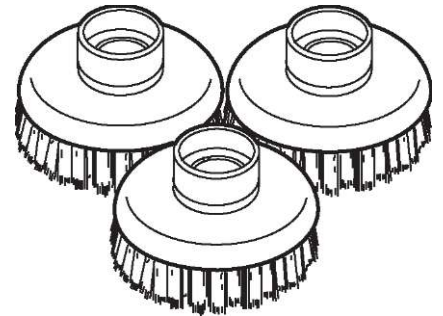

42827
SCRUB / POLISH BRUSH