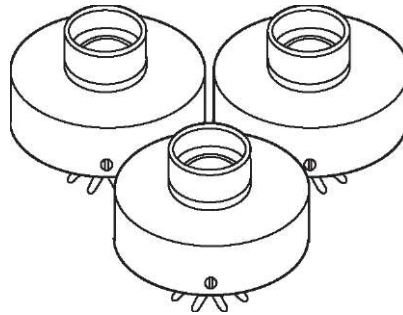

42832
NAP LIFTER