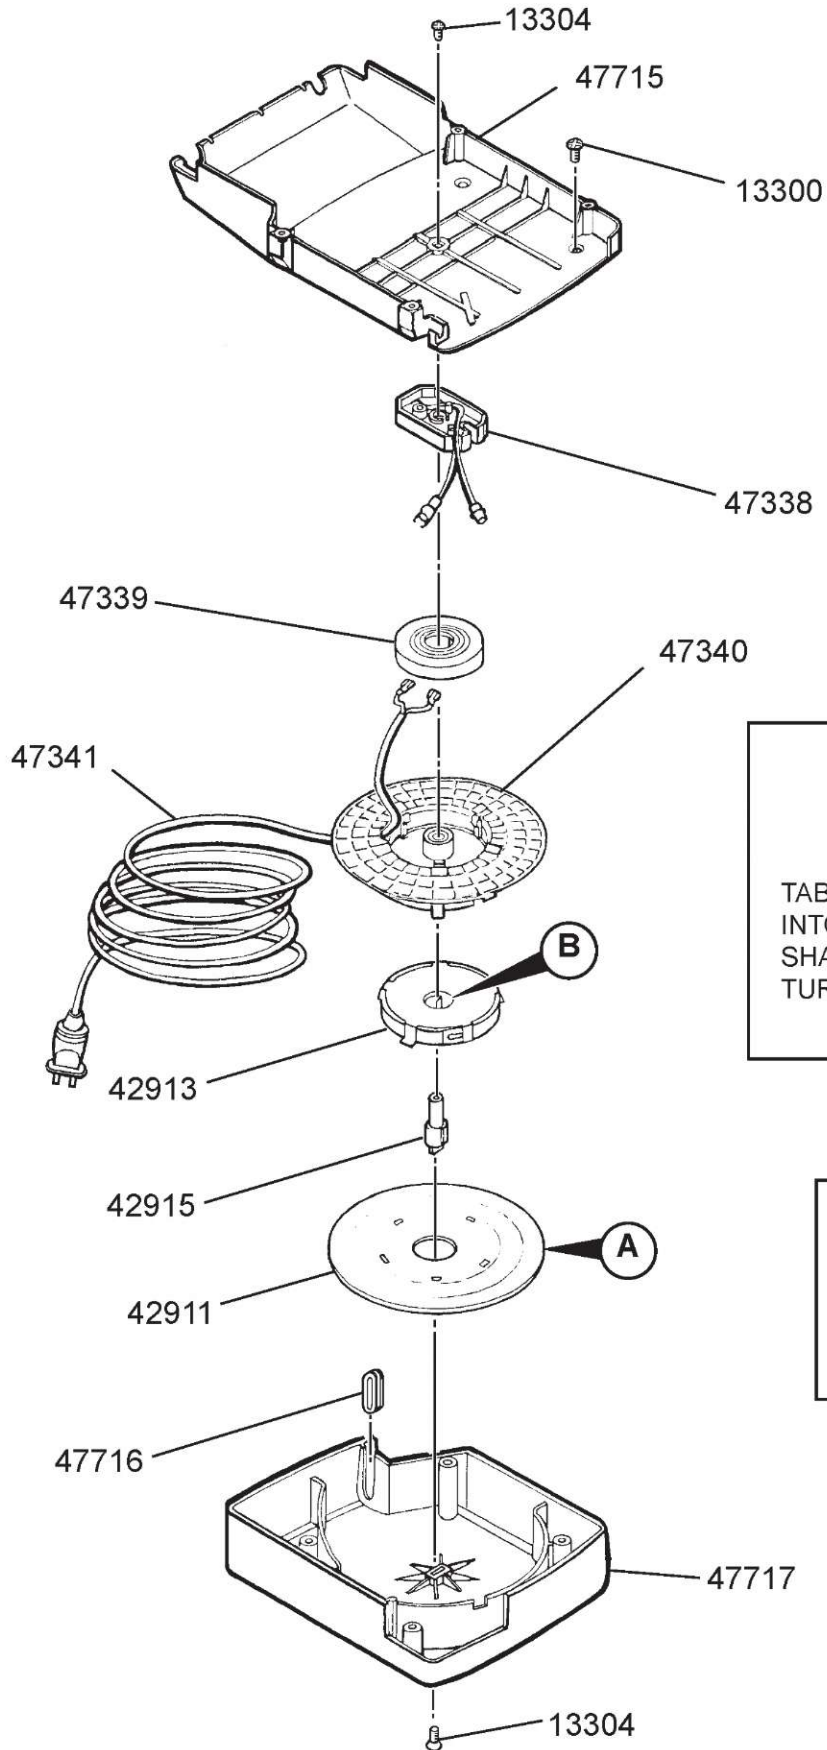

~ CORDWINDER ASSEMBLY-

SEE PAGES 3 & 4
FOR REPAIR INSTRUCTIONS.

TAB ON SPRING FITS INTO GROOVE IN CORDWINDER SHAFT. PRE-WIND SPRING THREE TURNS WHEN RE-ASSEMBLING.

B

CORD SIDE

A