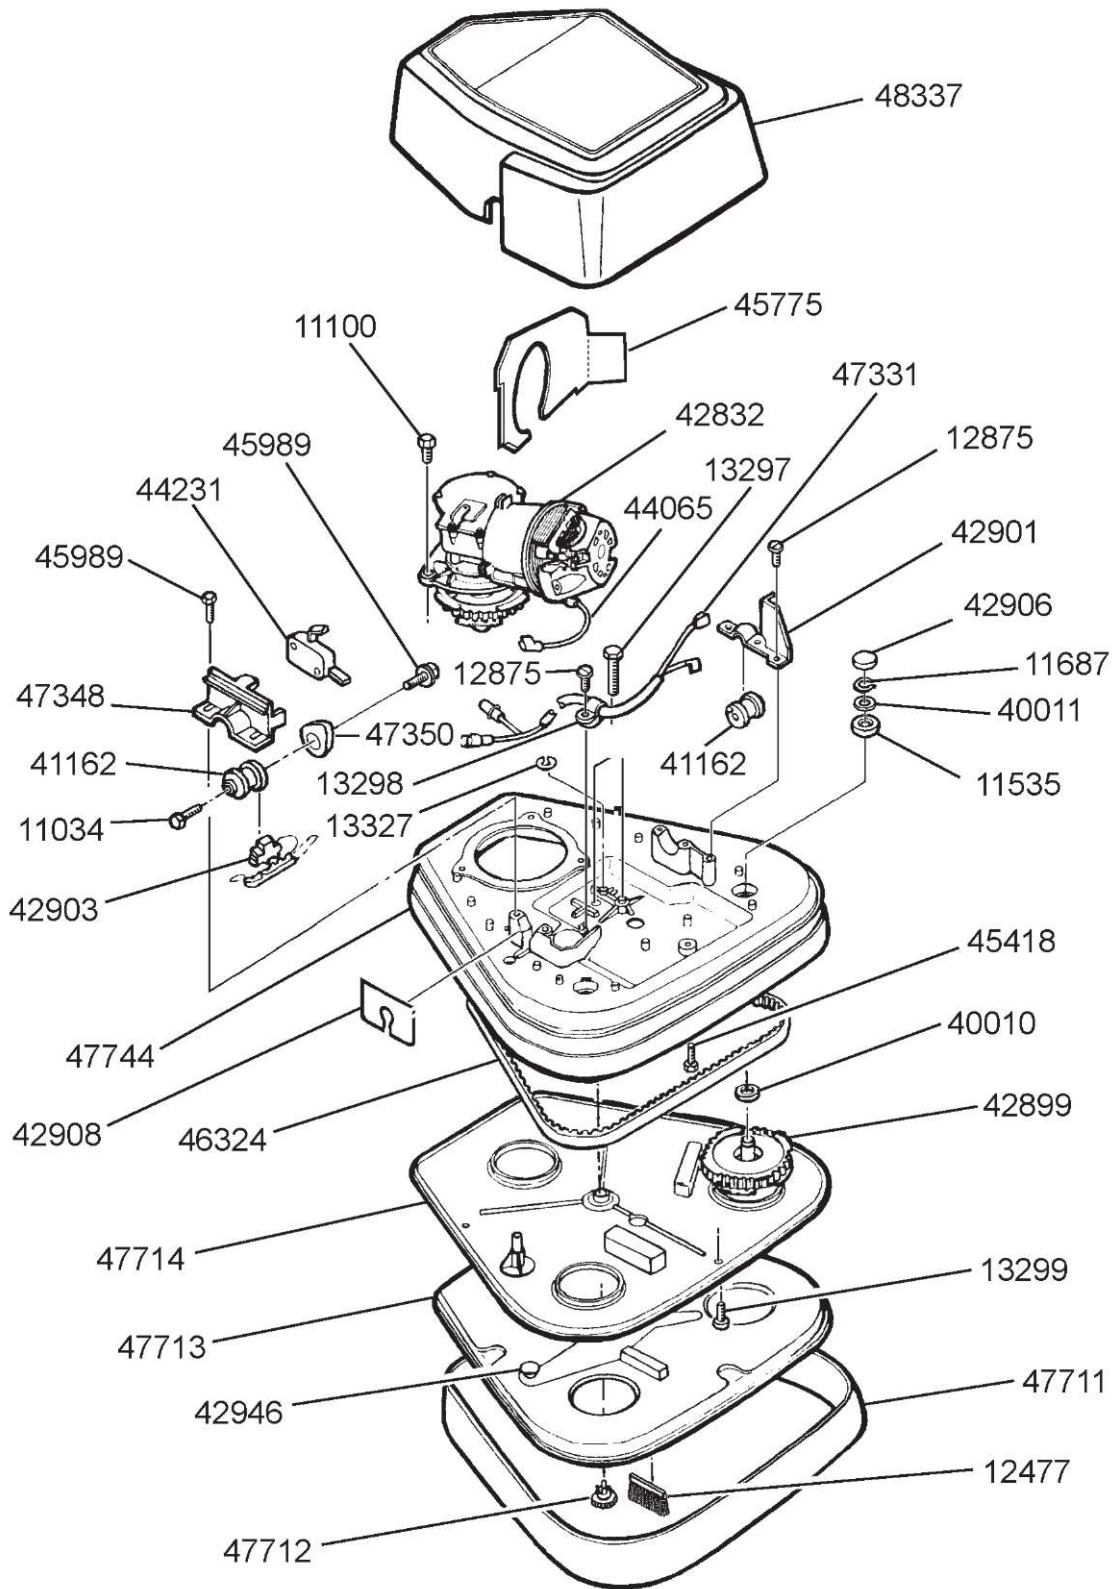

----- Manual continues below -----

HANDLE ASSEMBLY

**** Part of 47702**

CORDWINDER
SEE PAGE 13

SHAMPOO TANK
SEE PAGE 11

***These parts are not replaceable - included with Lower Handle 47697**

ProStar HANDLE ASSEMBLY PARTS LIST

Order Number:	Description:
01749	Washer
01750	Roll Pin
04787	Screw
04788	Screw
11034	Screw
13185	Washer
13300	Screw
13346	Screw
42920	Handle Lock Shaft
43268	Tank Support Seal
43496	Dispenser Tube
47026	Screw
47027	Lockwasher
47696	Cord Holder
47696	Upper Handle
47697	Lower Handle (w/Latch)
47698	Boot
47699	Cord and Tube Clip
47700	Tank Support Bracket
47701	Cordwinder Housing Cover
47702	Front Dispenser Cover Assembly
47703	Handle Lock
47704	Upper Dispenser Assembly
47705	Handle Bar

~ HOOD & BASE ASSEMBLY-

ProStar BASE ASSEMBLY PARTS LIST

Order Number:	Description:	
11034	Screw	11034
11100	Screw	11100
11535	Felt Washer	11535
11687	Retaining Ring	11687
12477	Foaming Brush	12477
12875	Screw	12875
13297	Screw	13297
13298	Cord Clamp	13298
13299	Screw	13299
13327	Push-On Nut	13327
40010	Washer	40010
40011	Washer	40011
41162	Trunnion	41162
42832	Motor Assembly	42832
42899	Driven Pulley	42899
42901	Handle Latch Bracket	42901
42903	Cord Clamp	42903
42906	Sealing Cup	42906
42908	Baffle	42908
42946	Shield Seal	42946
44065	Lead Assembly	44065
44231	Switch	44231
45418	Screw	45418
45775	Hood Baffle	45775
45989	Screw	45989
46324	Belt	46324
47331	Base Cord	47331
47348	Switch Bracket	47348
47350	Cam	47350
47711	Bumper	47711
47712	Nut (Bottom Shield)	47712
47713	Bottom Shield	47713
47714	Polisher Bottom	47714
47744	Base	47744
48337	Hood	48337

~ SHAMPOO TANK ASSEMBLY ~

ProStar SHAMPOO TANK PARTS LIST

Order Number:	Description:
13306	Retaining Ring
13307	Washer
13308	Washer
13309	Seal
42939	Measuring Cap Seal
42940	Plunger Spring
42947	Tank Handle Pin
42948	Tank Handle Spring
45541	Lower Tank Seal
47706	Tank Handle
47707	Measuring Cap
47708	Tank Plunger
71020	Shampoo Tank Assembly