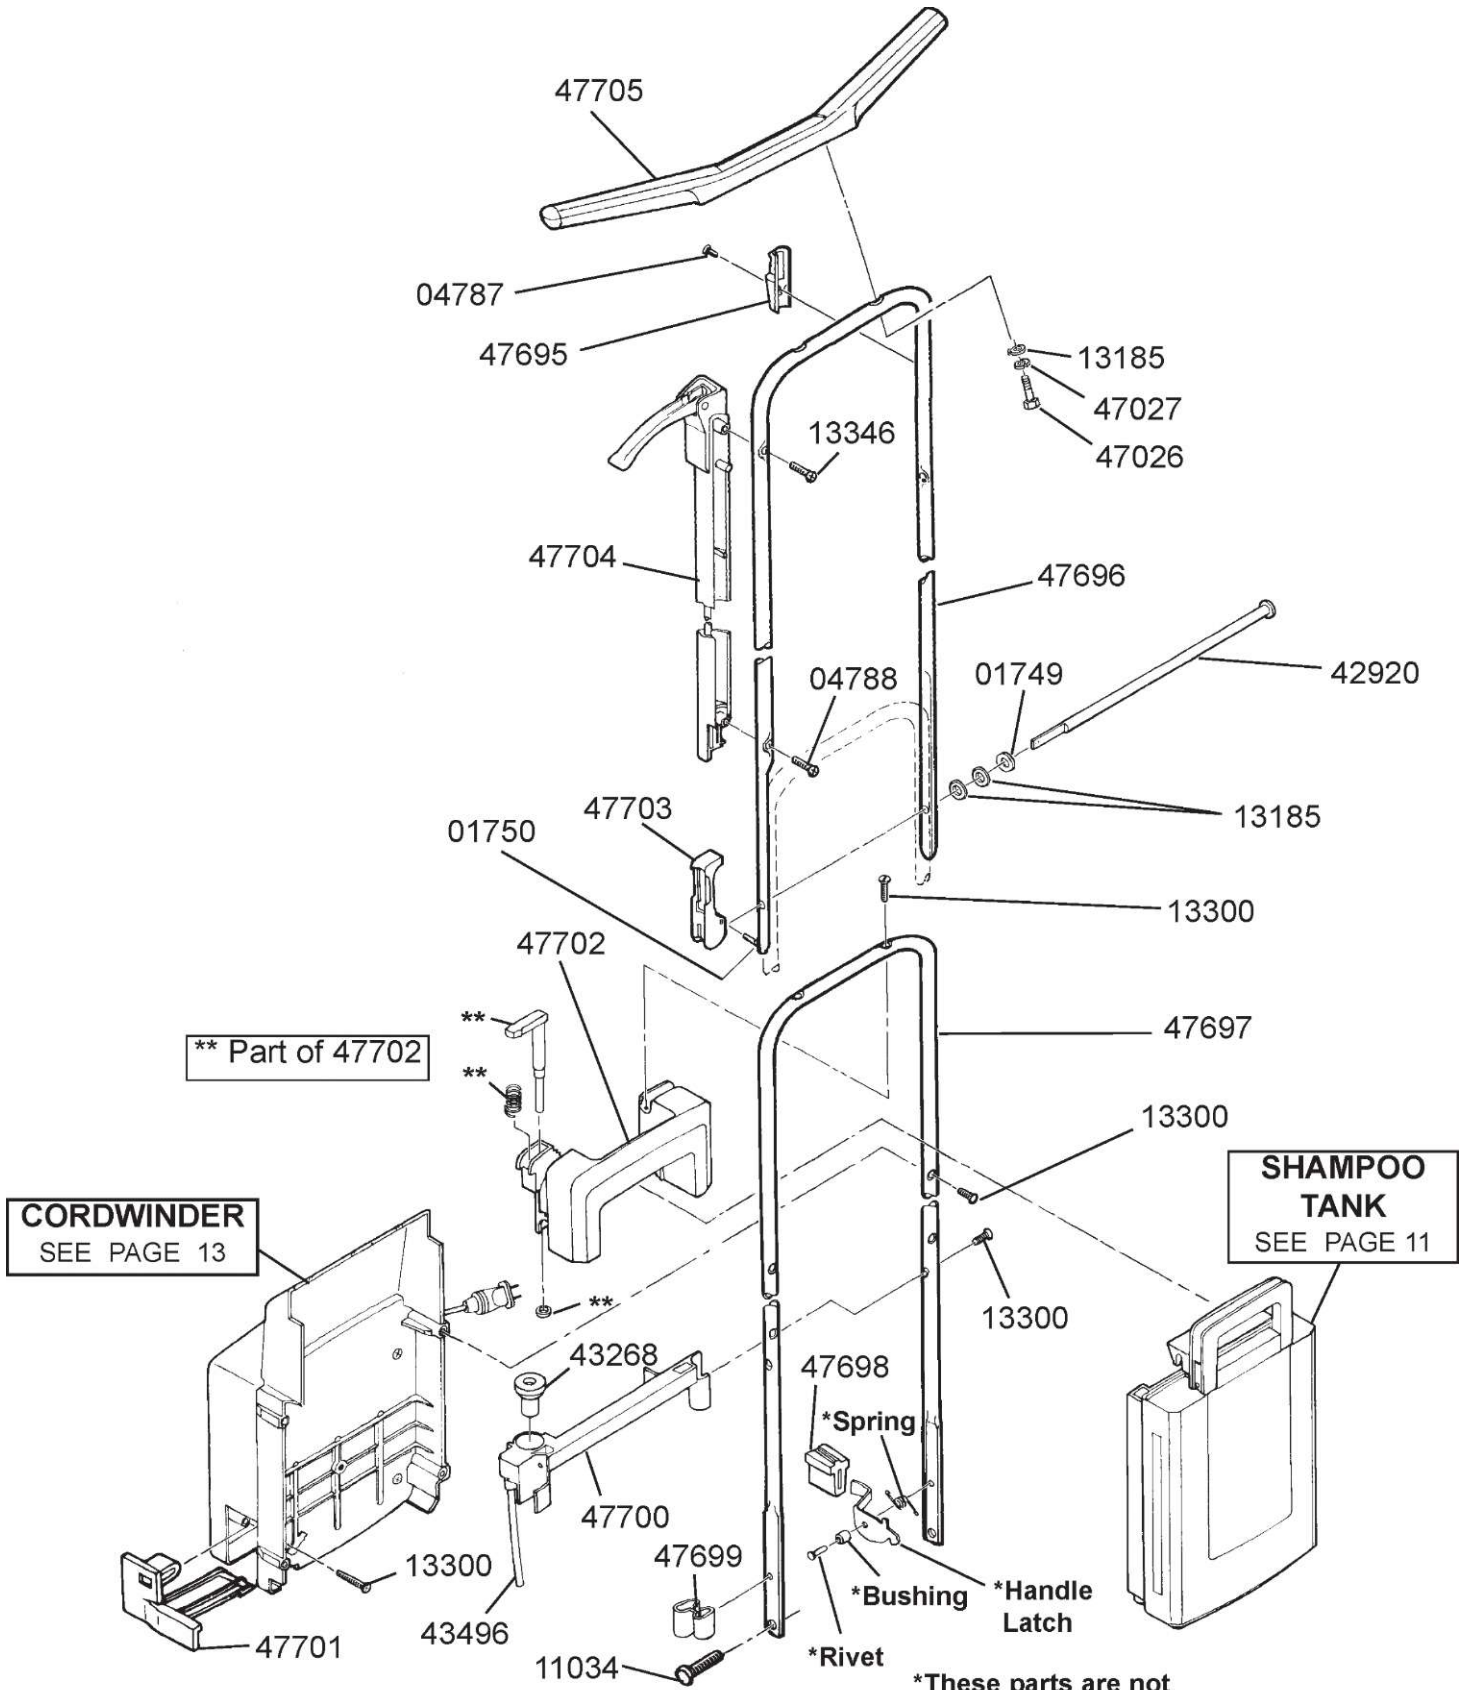

----- Manual continues below -----

HANDLE ASSEMBLY

**** Part of 47702**

CORDWINDER
SEE PAGE 13

SHAMPOO TANK
SEE PAGE 11

***These parts are not replaceable - included with Lower Handle 47697**

ProStar HANDLE ASSEMBLY PARTS LIST

Order Number:	Description:
01749	Washer
01750	Roll Pin
04787	Screw
04788	Screw
11034	Screw
13185	Washer
13300	Screw
13346	Screw
42920	Handle Lock Shaft
43268	Tank Support Seal
43496	Dispenser Tube
47026	Screw
47027	Lockwasher
47696	Cord Holder
47696	Upper Handle
47697	Lower Handle (w/Latch)
47698	Boot
47699	Cord and Tube Clip
47700	Tank Support Bracket
47701	Cordwinder Housing Cover
47702	Front Dispenser Cover Assembly
47703	Handle Lock
47704	Upper Dispenser Assembly
47705	Handle Bar

~ HOOD & BASE ASSEMBLY-

ProStar BASE ASSEMBLY PARTS LIST

Order Number:	Description:	
11034	Screw	11034
11100	Screw	11100
11535	Felt Washer	11535
11687	Retaining Ring	11687
12477	Foaming Brush	12477
12875	Screw	12875
13297	Screw	13297
13298	Cord Clamp	13298
13299	Screw	13299
13327	Push-On Nut	13327
40010	Washer	40010
40011	Washer	40011
41162	Trunnion	41162
42832	Motor Assembly	42832
42899	Driven Pulley	42899
42901	Handle Latch Bracket	42901
42903	Cord Clamp	42903
42906	Sealing Cup	42906
42908	Baffle	42908
42946	Shield Seal	42946
44065	Lead Assembly	44065
44231	Switch	44231
45418	Screw	45418
45775	Hood Baffle	45775
45989	Screw	45989
46324	Belt	46324
47331	Base Cord	47331
47348	Switch Bracket	47348
47350	Cam	47350
47711	Bumper	47711
47712	Nut (Bottom Shield)	47712
47713	Bottom Shield	47713
47714	Polisher Bottom	47714
47744	Base	47744
48337	Hood	48337

~ SHAMPOO TANK ASSEMBLY ~

ProStar SHAMPOO TANK PARTS LIST

Order Number:	Description:
13306	Retaining Ring
13307	Washer
13308	Washer
13309	Seal
42939	Measuring Cap Seal
42940	Plunger Spring
42947	Tank Handle Pin
42948	Tank Handle Spring
45541	Lower Tank Seal
47706	Tank Handle
47707	Measuring Cap
47708	Tank Plunger
71020	Shampoo Tank Assembly