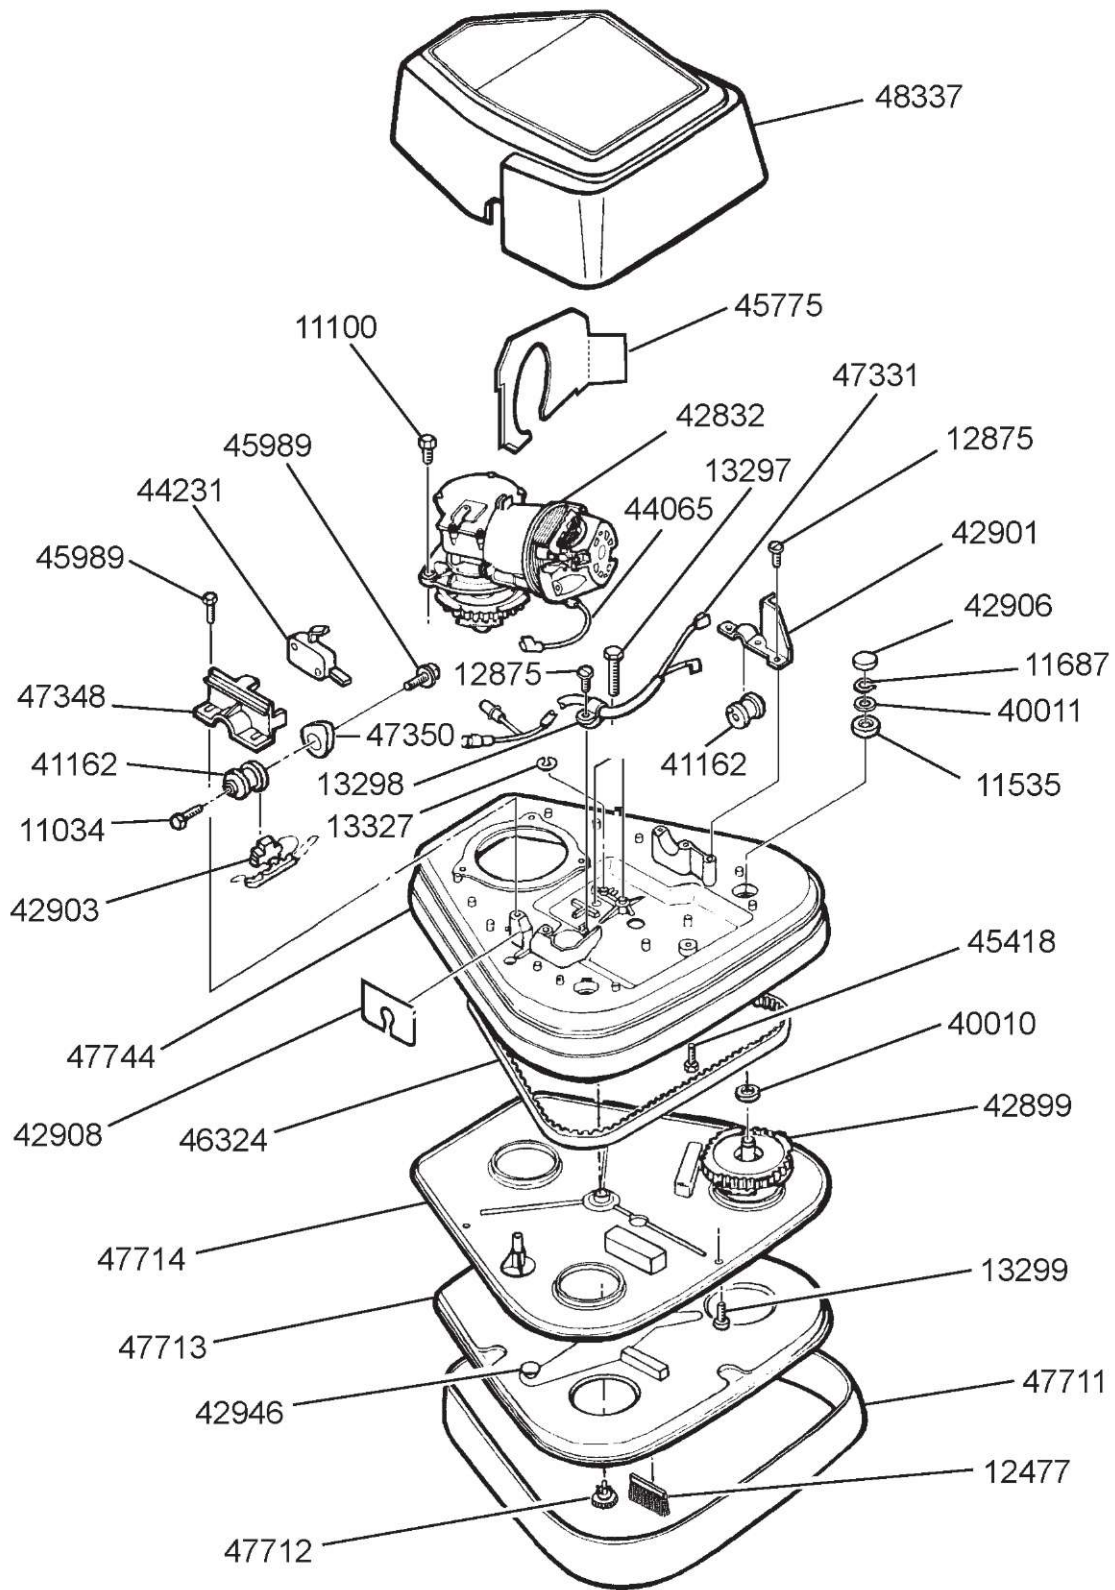

47701

11034

*Rivet

*These parts are not replaceable - included with Lower Handle 47697

ProStar HANDLE ASSEMBLY PARTS LIST

Order Number:	Description:
01749	Washer
01750	Roll Pin
04787	Screw
04788	Screw
11034	Screw
13185	Washer
13300	Screw
13346	Screw
42920	Handle Lock Shaft
43268	Tank Support Seal
43496	Dispenser Tube
47026	Screw
47027	Lockwasher
47696	Cord Holder
47696	Upper Handle
47697	Lower Handle (w/Latch)
47698	Boot
47699	Cord and Tube Clip
47700	Tank Support Bracket
47701	Cordwinder Housing Cover
47702	Front Dispenser Cover Assembly
47703	Handle Lock
47704	Upper Dispenser Assembly
47705	Handle Bar

~ HOOD & BASE ASSEMBLY-

ProStar BASE ASSEMBLY PARTS LIST

Order Number:	Description:	
11034	Screw	11034
11100	Screw	11100
11535	Felt Washer	11535
11687	Retaining Ring	11687
12477	Foaming Brush	12477
12875	Screw	12875
13297	Screw	13297
13298	Cord Clamp	13298
13299	Screw	13299
13327	Push-On Nut	13327
40010	Washer	40010
40011	Washer	40011
41162	Trunnion	41162
42832	Motor Assembly	42832
42899	Driven Pulley	42899
42901	Handle Latch Bracket	42901
42903	Cord Clamp	42903
42906	Sealing Cup	42906
42908	Baffle	42908
42946	Shield Seal	42946
44065	Lead Assembly	44065
44231	Switch	44231
45418	Screw	45418
45775	Hood Baffle	45775
45989	Screw	45989
46324	Belt	46324
47331	Base Cord	47331
47348	Switch Bracket	47348
47350	Cam	47350
47711	Bumper	47711
47712	Nut (Bottom Shield)	47712
47713	Bottom Shield	47713
47714	Polisher Bottom	47714
47744	Base	47744
48337	Hood	48337

~ SHAMPOO TANK ASSEMBLY ~

ProStar SHAMPOO TANK PARTS LIST

Order Number:	Description:
13306	Retaining Ring
13307	Washer
13308	Washer
13309	Seal
42939	Measuring Cap Seal
42940	Plunger Spring
42947	Tank Handle Pin
42948	Tank Handle Spring
45541	Lower Tank Seal
47706	Tank Handle
47707	Measuring Cap
47708	Tank Plunger
71020	Shampoo Tank Assembly