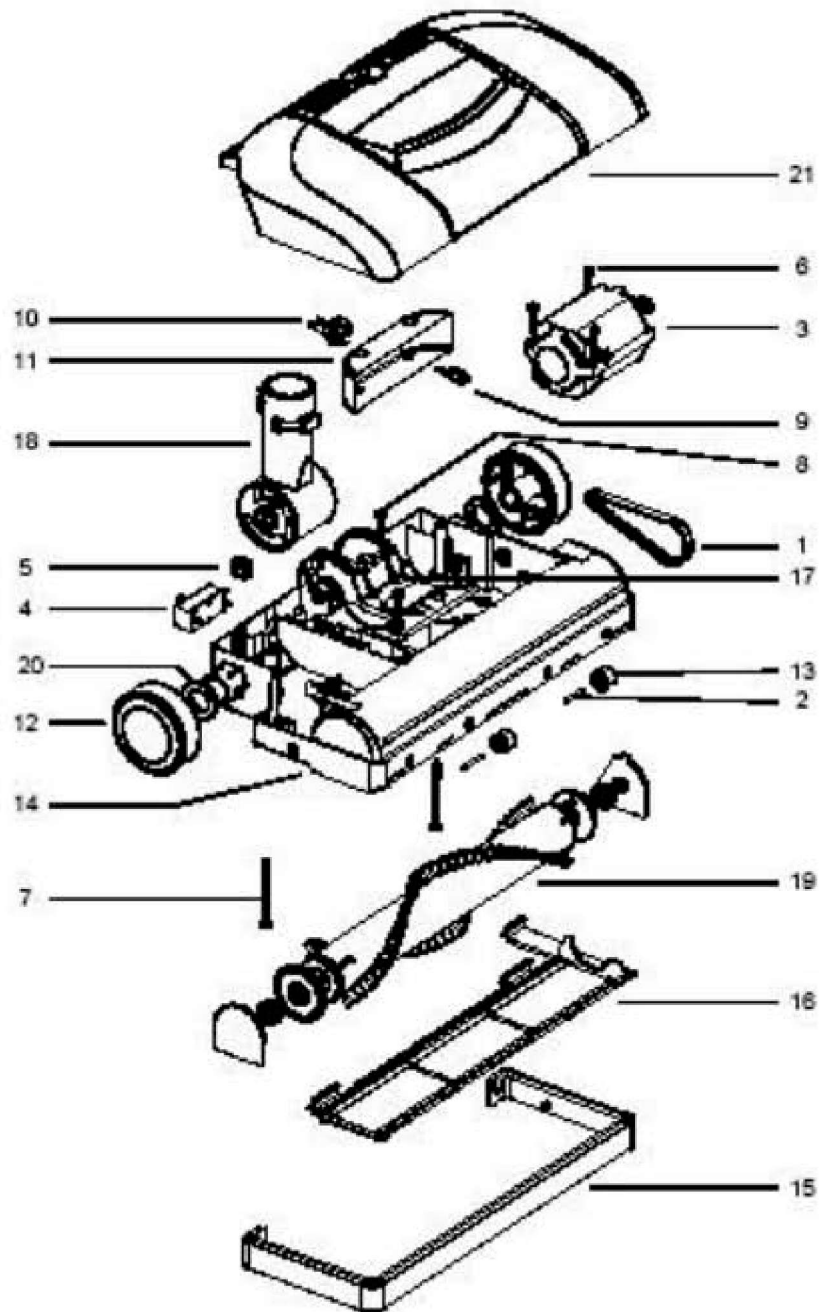

----- Manual continues below -----

CV3291

008260

Ref #	Part	Description	Comments
	E-140407	5.7" 2 Stage 120V 520 Air Watts (Electro 6600-7)	
	E-100573	CONTROL MODULE 120V	
	E-110354	FILTER CARTRIDGE	
	E-145138	TOP MOTOR SEAL-NEW	
	E-195-010	BODY GASKET	
	E-145129	MOTOR GASKET 5.7"	
	E-120-335	CLEAR CYCLONIC BUCKET	
	E-126072	HOOD ASSY.	
	E-126542	BODY	
	E-100346	POWER CORD ASSY (new)	
	E-155-326	CAP	
	E-135046	SET OF 2 MOTOR BRUSHES	
	E-145330	BRKT: UNIT MTG PPC (145-330)	
	E-160-340	HOOD SCREWS 4/PCS	

EXL 1250

204022

Ref #	Part	Description	Comments
	E-155554	BELT - COGGED	
	E-155604	SHAFT: ROLR WHL	
	E-155209	MOTOR (UQ251200-81R10)	
	E-100424	CIRCUIT BREAKER	
	E-155318	CORD STRAIN RELIEF (53190-1)	
	E-160341	MOTOR ASSY SCREW	
	E-160342	HOOD ASSY SCREW	
	E-160343	SOCKET COVER SCREW	
	E-155211	HALOGEN LAMP (20 watt)	
	E-155212	LAMP HOLDER	
	E-155213	DEFLECTOR	
	E-155214	REAR WHEEL ASSY.	
	E-155215	ROLLER WHEEL	
	E-155216	BASE	
	E-155217	BUMPER	
	E-155218	BRUSHROLLCOVER	
	E-155219	COVER SOCKET	
	E-155220	NECK GREY	
	E-155222A	BRUSH ROLL(ADV0CATE)	
	E-155621	FELT WASHER PREM/IMP	
	E-155223	Hood.	
	E-155224	WIRE:BLK W/TERMINALS	NOT ILLUSTRATED
	E-155221	SOCKET:EZ CHANGE GRAY	NOT ILLUSTRATED
	E-155210	POWERHEAD CORD	NOT LISTED