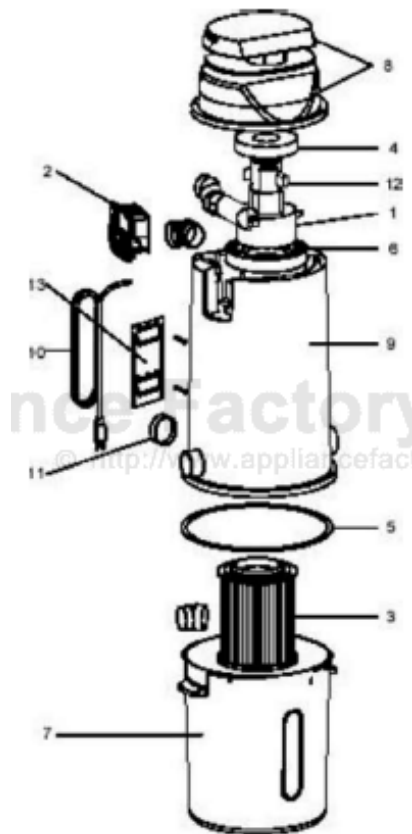

[Find Your Electrolux Vacuum Cleaner Parts - Select From 68 Models](#)

----- Manual continues below -----