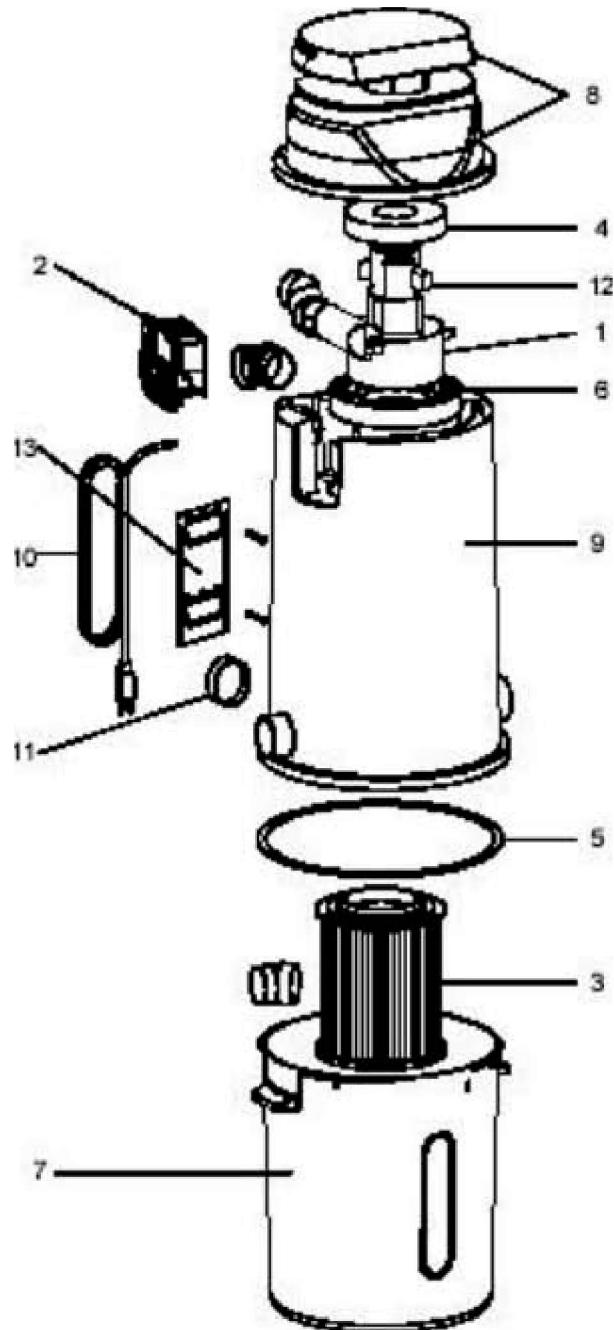

----- Manual continues below -----

CV3291

008260

Ref #	Part	Description	Comments
	E-140407	5.7" 2 Stage 120V 520 Air Watts (Electro 6600-7)	
	E-100573	CONTROL MODULE 120V	
	E-110354	FILTER CARTRIDGE	
	E-145138	TOP MOTOR SEAL-NEW	
	E-195-010	BODY GASKET	
	E-145129	MOTOR GASKET 5.7"	
	E-120-335	CLEAR CYCLONIC BUCKET	
	E-126072	HOOD ASSY.	
	E-126542	BODY	
	E-100346	POWER CORD ASSY (new)	
	E-155-326	CAP	
	E-135046	SET OF 2 MOTOR BRUSHES	
	E-145330	BRKT: UNIT MTG PPC (145-330)	
	E-160-340	HOOD SCREWS 4/PCS	

EXL 1250

204022

Ref #	Part	Description	Comments
	E-155554	BELT - COGGED	
	E-155604	SHAFT: ROLR WHL	
	E-155209	MOTOR (UQ251200-81R10)	
	E-100424	CIRCUIT BREAKER	
	E-155318	CORD STRAIN RELIEF (53190-1)	
	E-160341	MOTOR ASSY SCREW	
	E-160342	HOOD ASSY SCREW	
	E-160343	SOCKET COVER SCREW	
	E-155211	HALOGEN LAMP (20 watt)	
	E-155212	LAMP HOLDER	
	E-155213	DEFLECTOR	
	E-155214	REAR WHEEL ASSY.	
	E-155215	ROLLER WHEEL	
	E-155216	BASE	
	E-155217	BUMPER	
	E-155218	BRUSHROLLCOVER	
	E-155219	COVER SOCKET	
	E-155220	NECK GREY	
	E-155222A	BRUSH ROLL(ADV0CATE)	
	E-155621	FELT WASHER PREM/IMP	
	E-155223	Hood.	
	E-155224	WIRE:BLK W/TERMINALS	NOT ILLUSTRATED
	E-155221	SOCKET:EZ CHANGE GRAY	NOT ILLUSTRATED
	E-155210	POWERHEAD CORD	NOT LISTED