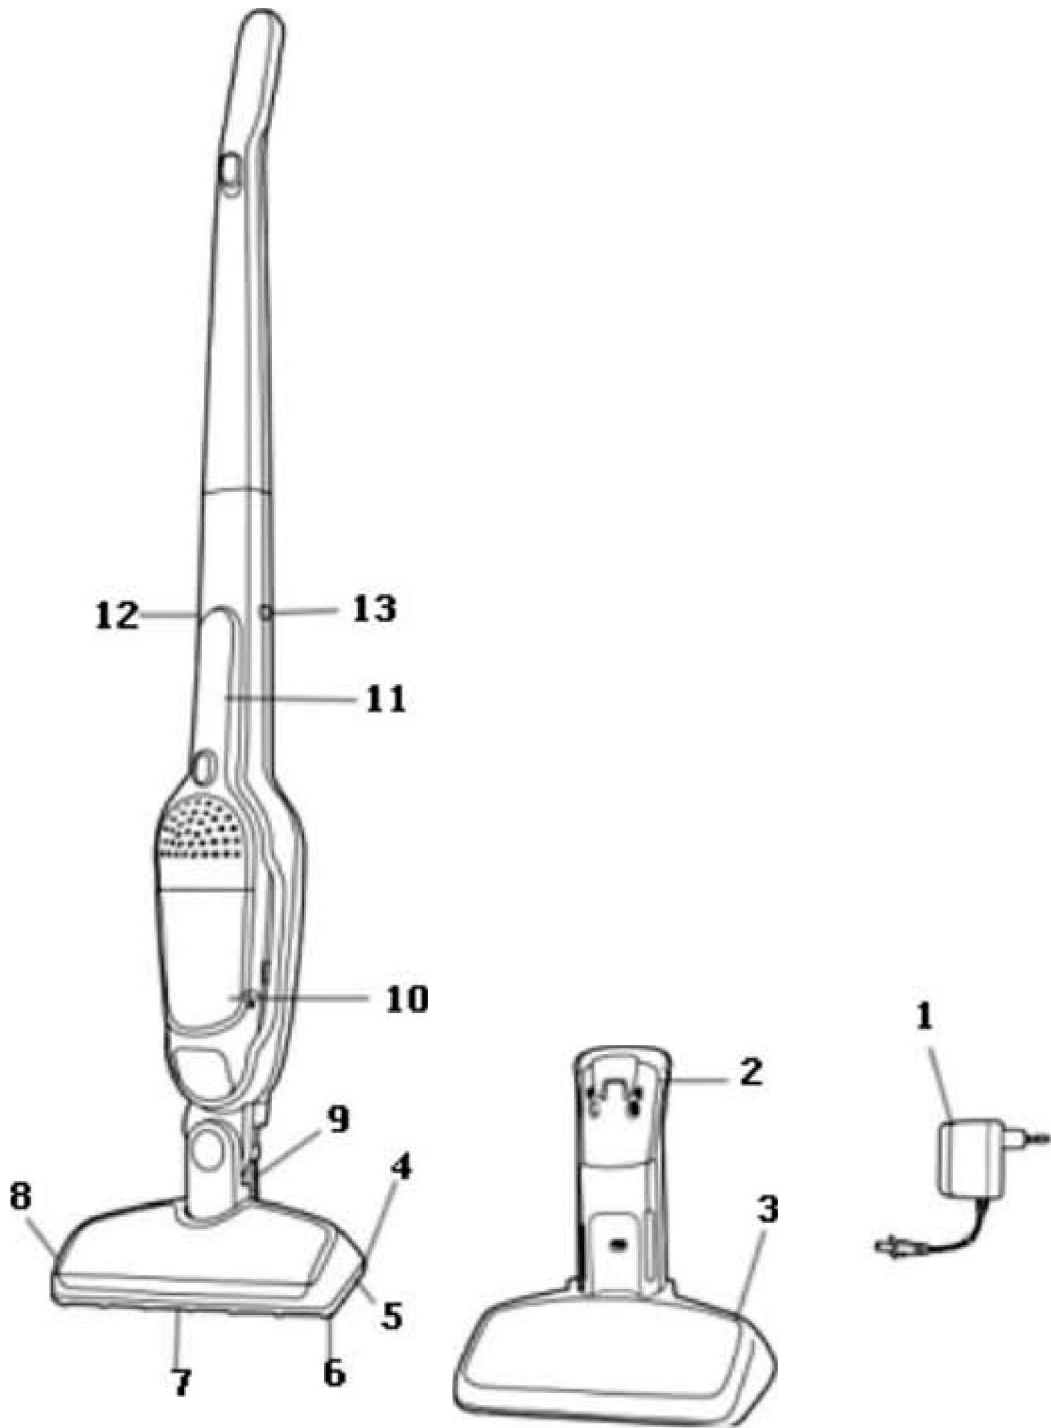

# Electrolux EL1000B Owner's Manual

[Shop genuine replacement parts for Electrolux  
EL1000B](#)

[Find Your Electrolux Vacuum Cleaner Parts - Select From 68 Models](#)

----- Manual continues below -----

Main Body - EL1000B/BZ

Ref #	Part	Description	Comments	Qty
1	400066061060	ADAPTER(PRONTO)		
2	98-6061-005	CHARGER STAND TOP ASSY		
3	98-6061-006	CHARGER STAND BASE ASSY		
4	100460620551011	LOCK -BRUSHROLL		
5	100330150381010	SCREW 1/4 TURN		
6	04-6061-413-000001	BELT		
7	98-6061-003	BRUSHROLLASSEMBLY		
8	98-6061-001	WHEEL ASSEMBLY		
9	02-6061-424-091201	BELLOW		
10	986061079	DIRT CUP ASSEMBLY		
11	98-6062-004	HAND VAC ASSEMBLY		
12	00-1115-005-11300	NUT		
13	1180693	SCREW		