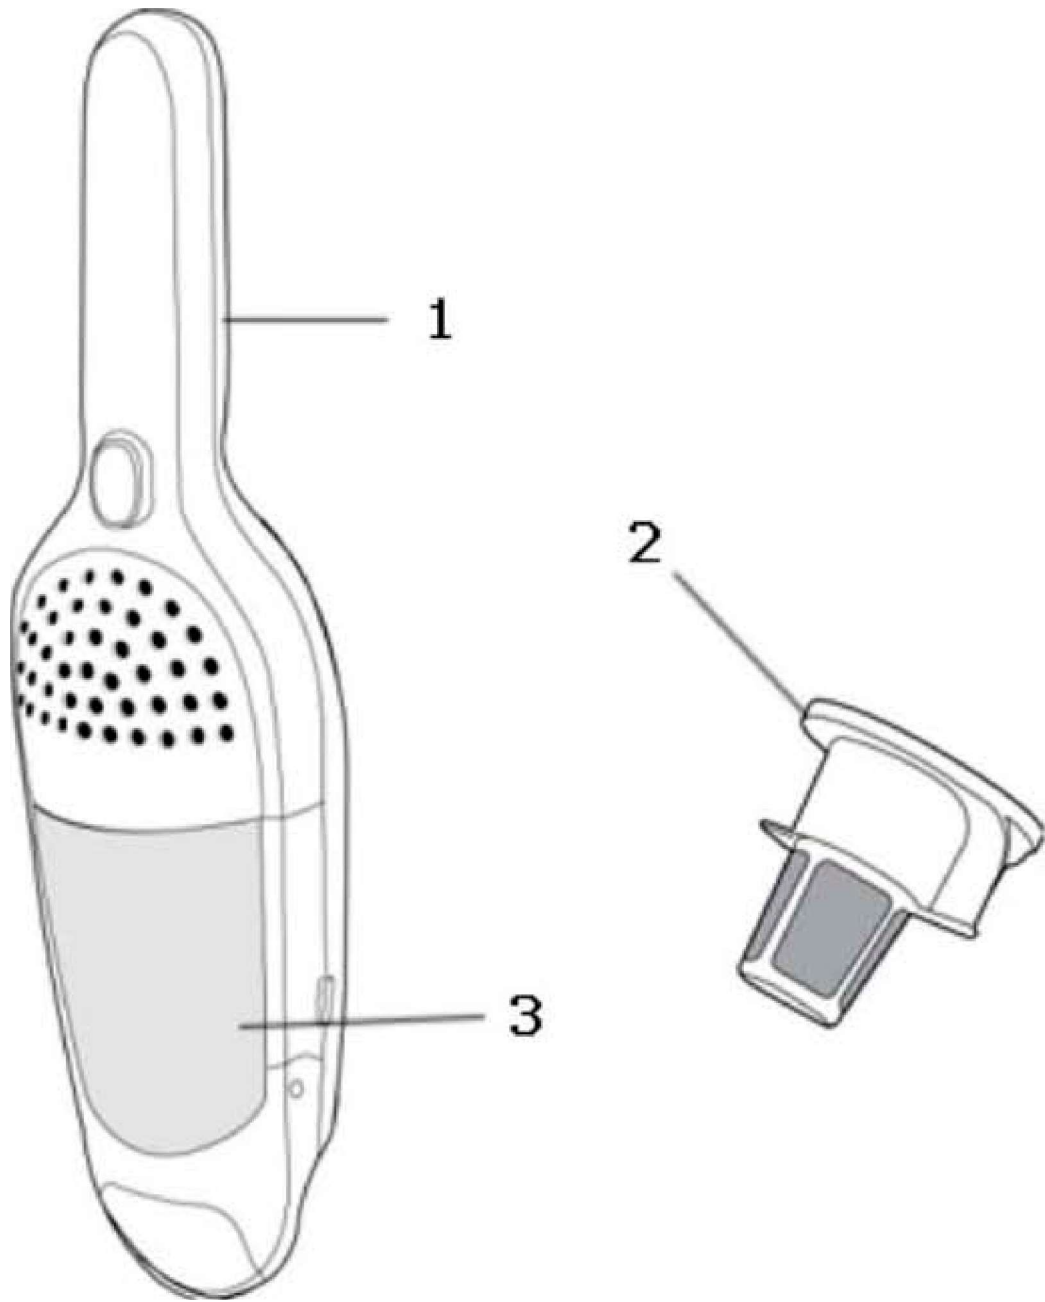

# Electrolux EL1000B Owner's Manual

[Shop genuine replacement parts for Electrolux  
EL1000B](#)

[Find Your Electrolux Vacuum Cleaner Parts - Select From 68 Models](#)

----- Manual continues below -----

Main Body - EL1000B/BZ

Ref #	Part	Description	Comments	Qty
1	400066061060	ADAPTER(PRONTO)		
2	98-6061-005	CHARGER STAND TOP ASSY		
3	98-6061-006	CHARGER STAND BASE ASSY		
4	100460620551011	LOCK -BRUSHROLL		
5	100330150381010	SCREW 1/4 TURN		
6	04-6061-413-000001	BELT		
7	98-6061-003	BRUSHROLLASSEMBLY		
8	98-6061-001	WHEEL ASSEMBLY		
9	02-6061-424-091201	BELLOW		
10	986061079	DIRT CUP ASSEMBLY		
11	98-6062-004	HAND VAC ASSEMBLY		
12	00-1115-005-11300	NUT		
13	1180693	SCREW		

Hand Vac and Filter - EL1000B/BZ

Ref #	Part	Description	Comments	Qty
1	98-6062-004	HAND VAC ASSEMBLY		1
2	63216	PRONTO FILTER ASSEMBLY		
3	986061079	DIRT CUP ASSEMBLY		
2	10-0460-610-101011	OUTER FILTER ASSEMBLY		