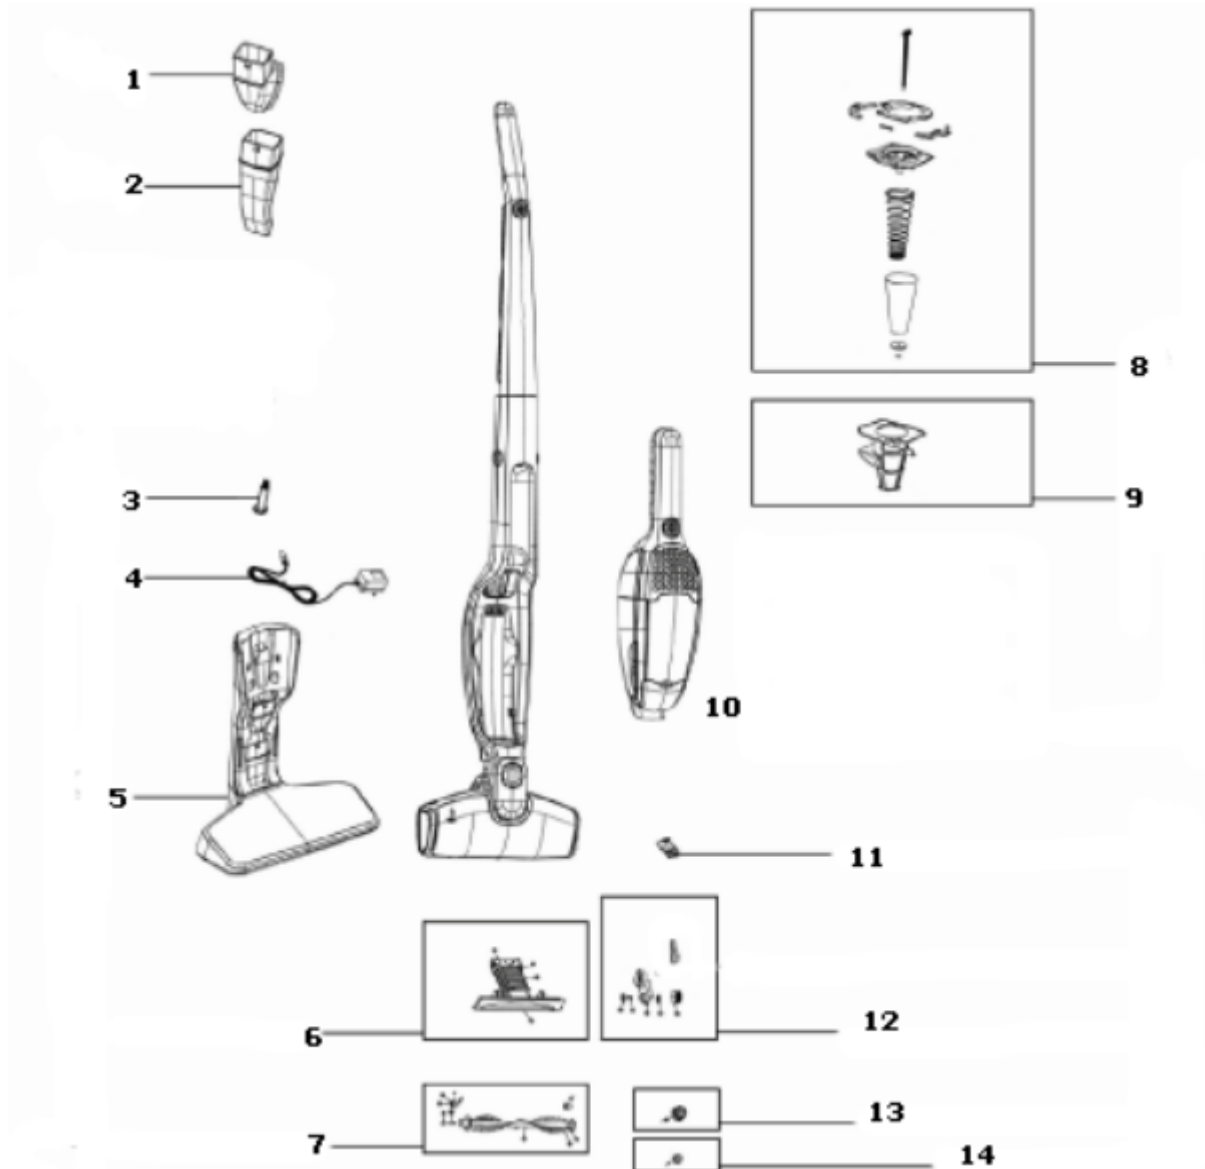

Electrolux EL1005A Owner's Manual

[Shop genuine replacement parts for Electrolux
EL1005A](#)

[Find Your Electrolux Vacuum Cleaner Parts - Select From 68 Models](#)

----- Manual continues below -----

Ref #	Part	Description	Comments	Qty
1	100770600142010	BRUSH & BRISTLE		
2	1180772	CREVICE TOOL		
3	1180693	SCREW		
	1180710	LOCK SCREW NUT		
4	400067060030	ADAPTOR		
5	987061003	CHARGING STATION CABINET		
6	1180668	BELLOW		
7	987061004	BRUSHROLL COMPLETE		
8	63360	FILTER ASSEMBLY		
9	100470600101010	FILTER FRAME OUTER		
10	CENTAUR-UL-004	HAND VAC ASSEMBLY		
11	100470600551010	BRUSHROLL COVER		
12	987061014	KIT DRIVE BELT		
13	987061018	WHEEL KIT LARGE		
14	987061017	WHEEL KIT SMALL		
	500147060010	BELT		
	78987	OWNERS GUIDE		