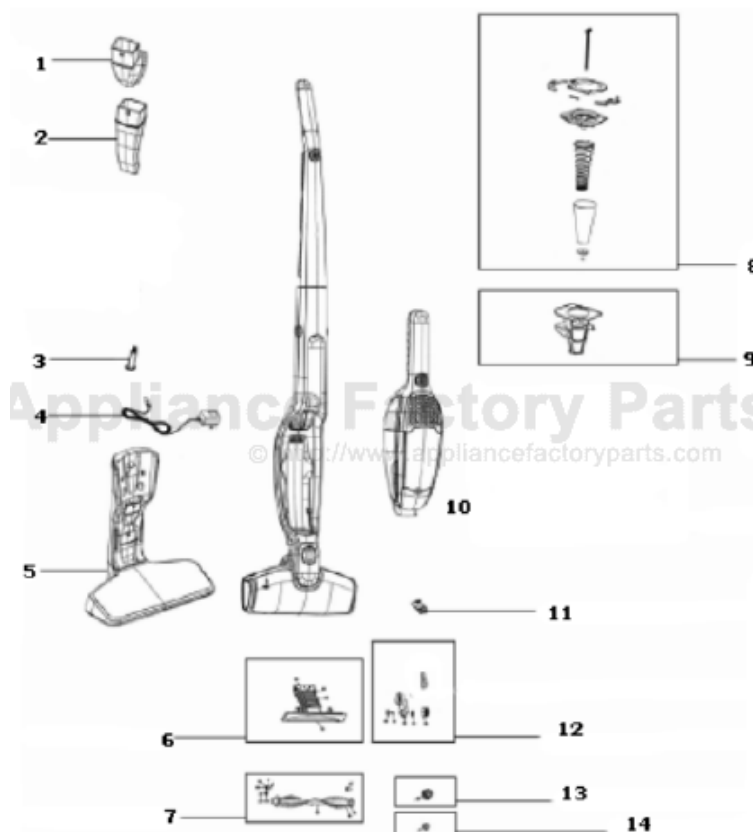

Electrolux EL1005A Owner's Manual

[Shop genuine replacement parts for Electrolux
EL1005A](#)

[Find Your Electrolux Vacuum Cleaner Parts - Select From 68 Models](#)

----- Manual continues below -----

Ref #	Part	Description	Comments	Qty
1	100770600142010	BRUSH & BRISTLE		
2	1180772	CREVICE TOOL		
3	1180693	SCREW		
	1180710	LOCK SCREW NUT		
4	400067060030	ADAPTOR		
5	987061003	CHARGING STATION CABINET		
6	1180668	BELLOW		
7	987061004	BRUSHROLL COMPLETE		
8	63360	FILTER ASSEMBLY		
9	100470600101010	FILTER FRAME OUTER		
10	CENTAUR-UL-004	HAND VAC ASSEMBLY		
11	100470600551010	BRUSHROLL COVER		
12	987061014	KIT DRIVE BELT		
13	987061018	WHEEL KIT LARGE		
14	987061017	WHEEL KIT SMALL		
	500147060010	BELT		
	78987	OWNERS GUIDE		