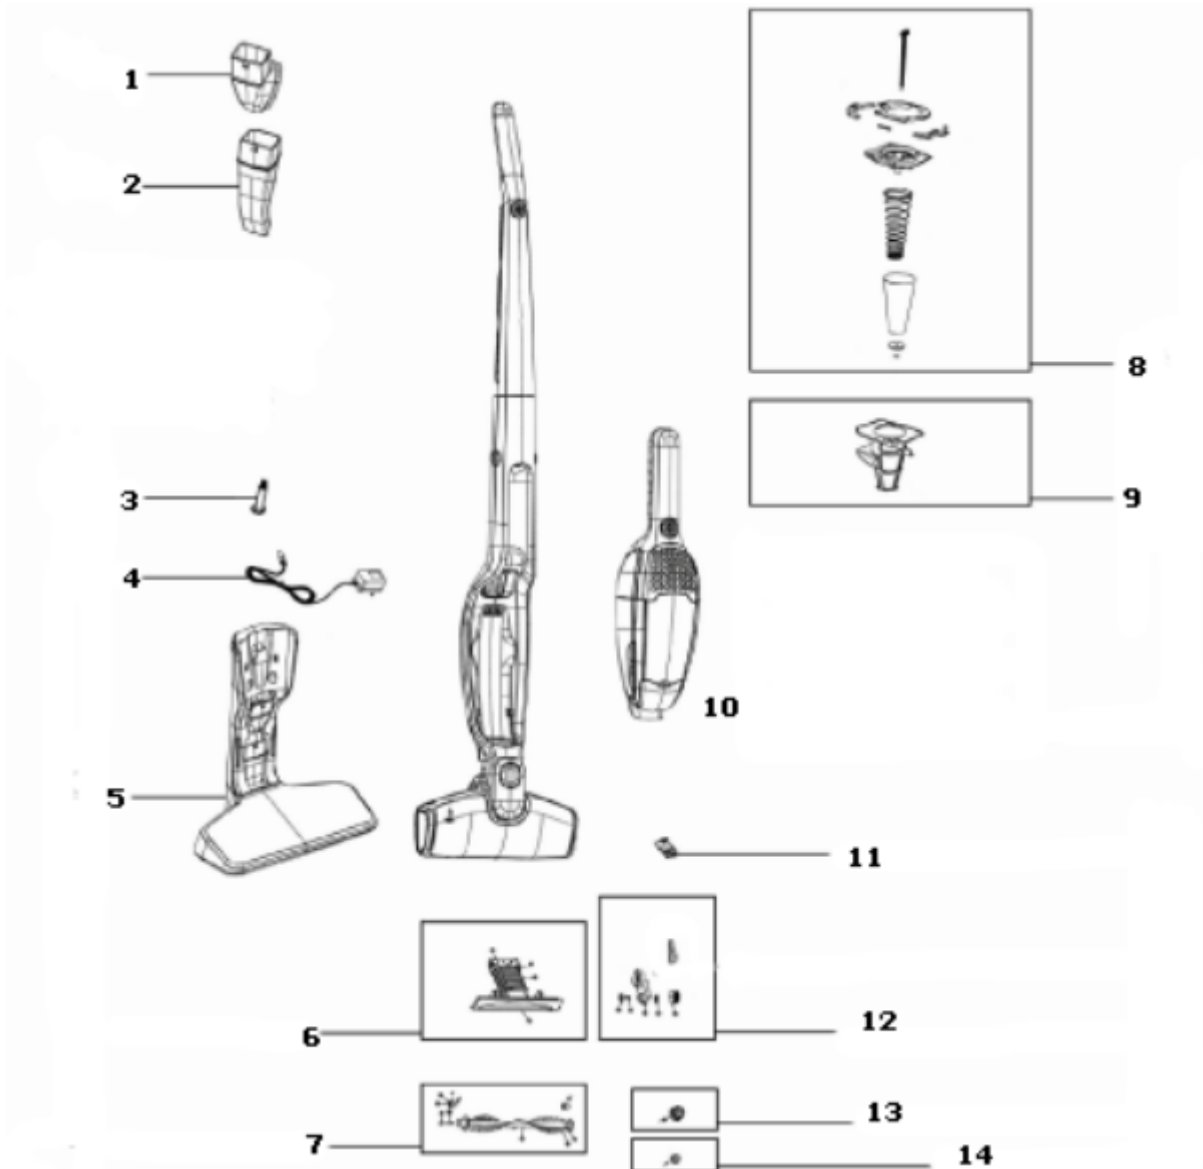

This Owner's Manual is provided and hosted by [Appliance Factory Parts](#).

Electrolux EL1012A Owner's Manual

[Shop genuine replacement parts for Electrolux
EL1012A](#)

[Find Your Electrolux Vacuum Cleaner Parts - Select From 68 Models](#)

----- Manual continues below -----

Parts - EL1012A

Ref #	Part	Description	Comments	Qty
1	E-100770600142010	BRUSH & BRISTLE		
2	E-1180772	CREVICE TOOL		
3	E-1180693	SCREW		
	E-1180710	LOCK SCREW NUT		
4	E-400067060030	ADAPTOR		
5	E-987061003	CHARGING STATION CABINET		
6	E-1180668	BELLOW		
7	E-987061004	BRUSHROLL COMPLETE		
8	E-63360	FILTER ASSEMBLY		
9	E-100470600101010	FILTER FRAME OUTER		
10	CENTAUR-12-004A	HAND VAC ASSEMBLY		
11	E-100470600551010	BRUSHROLL COVER		
12	E-987061014	KIT DRIVE BELT		
13	E-987061018	WHEEL KIT LARGE		
14	E-987061017	WHEEL KIT SMALL		
	E-500147060010	BELT		
	78987	OWNERS GUIDE		