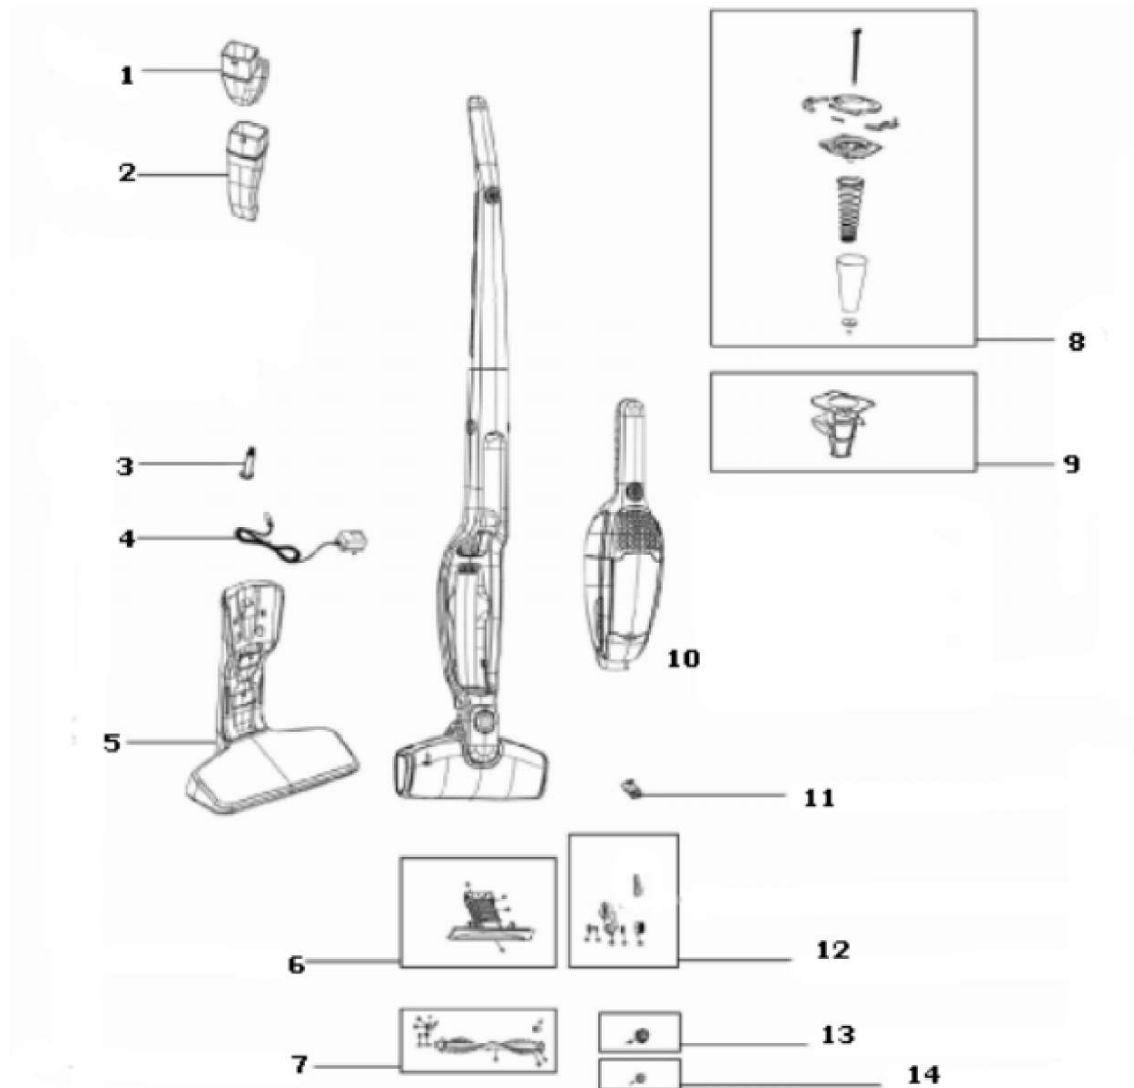

[Find Your Electrolux Vacuum Cleaner Parts - Select From 68 Models](#)

----- Manual continues below -----

Parts - EL1015A

Ref #	Part	Description	Comments	Qty
1	100770600142030	BRUSH+BRISTLE		
2!	100470600361030	CREVICE WAND		
3	1180693	SCREW		
	1180710	LOCK SCREW NUT		
4	400067060030	ADAPTOR		
5	987061003	CHARGING STATION CABINET		
6	987061016	HOSE CONNECTION		
7	987061004	BRUSHROLL COMPLETE		
8	63360	FILTER ASSEMBLY		
9	100470600101010	FILTER FRAME OUTER		
10	987061141	HAND VAC ASSEMBLY		
11	100470600551010	BRUSHROLL COVER		
12	987061014	KIT DRIVE BELT		
13	987061018	WHEEL KIT LARGE		
14	987061017	WHEEL KIT SMALL		
	500147060010	BELT		