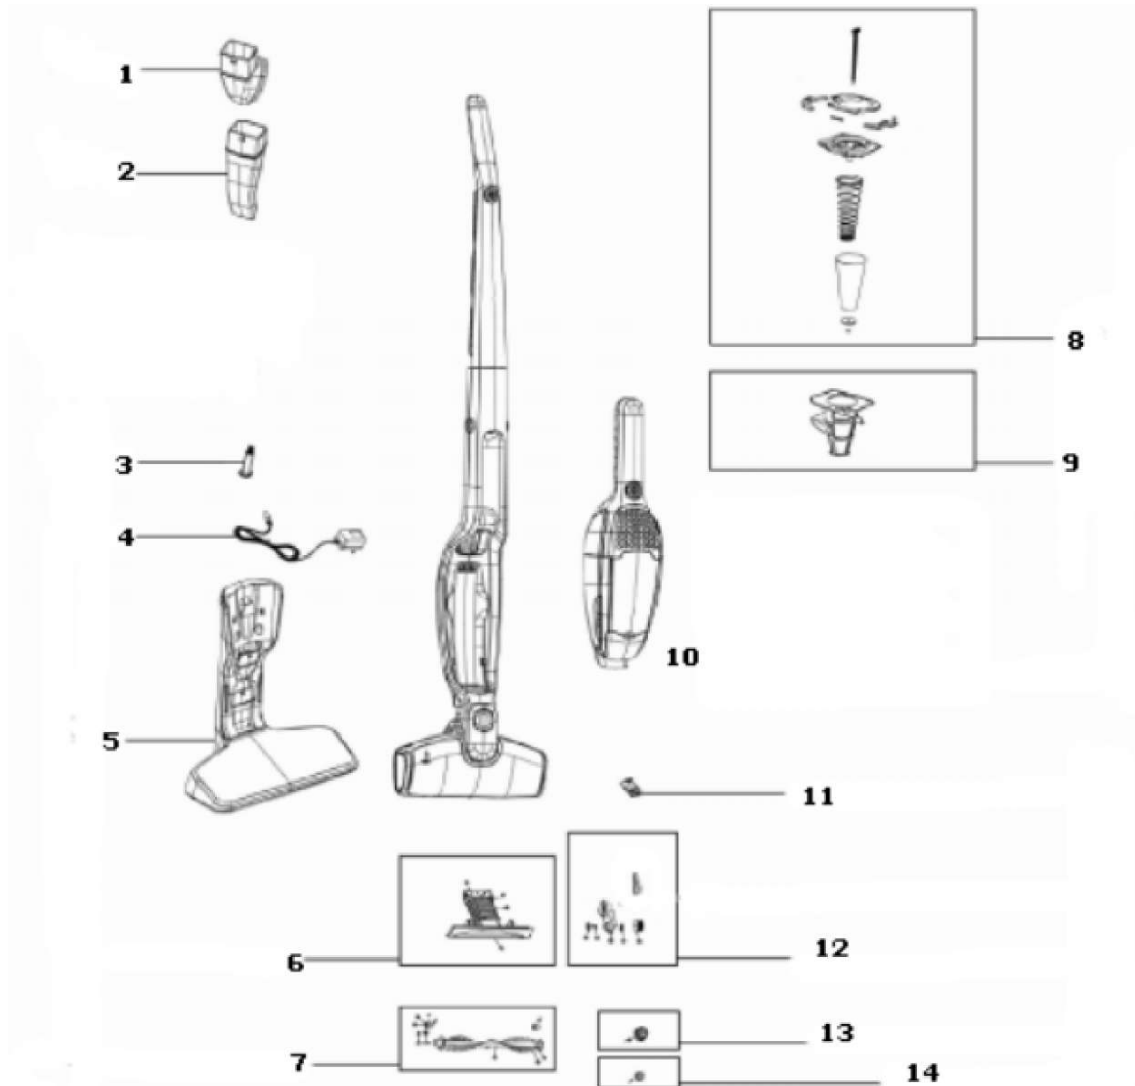

Parts - EL1015A

Ref #	Part	Description	Comments	Qty
1	100770600142030	BRUSH+BRISTLE		
2!	100470600361030	CREVICE WAND		
3	1180693	SCREW		
	1180710	LOCK SCREW NUT		
4	400067060030	ADAPTOR		
5	987061003	CHARGING STATION CABINET		
6	987061016	HOSE CONNECTION		
7	987061004	BRUSHROLL COMPLETE		
8	63360	FILTER ASSEMBLY		
9	100470600101010	FILTER FRAME OUTER		
10	987061141	HAND VAC ASSEMBLY		
11	100470600551010	BRUSHROLL COVER		
12	987061014	KIT DRIVE BELT		
13	987061018	WHEEL KIT LARGE		
14	987061017	WHEEL KIT SMALL		
	500147060010	BELT		