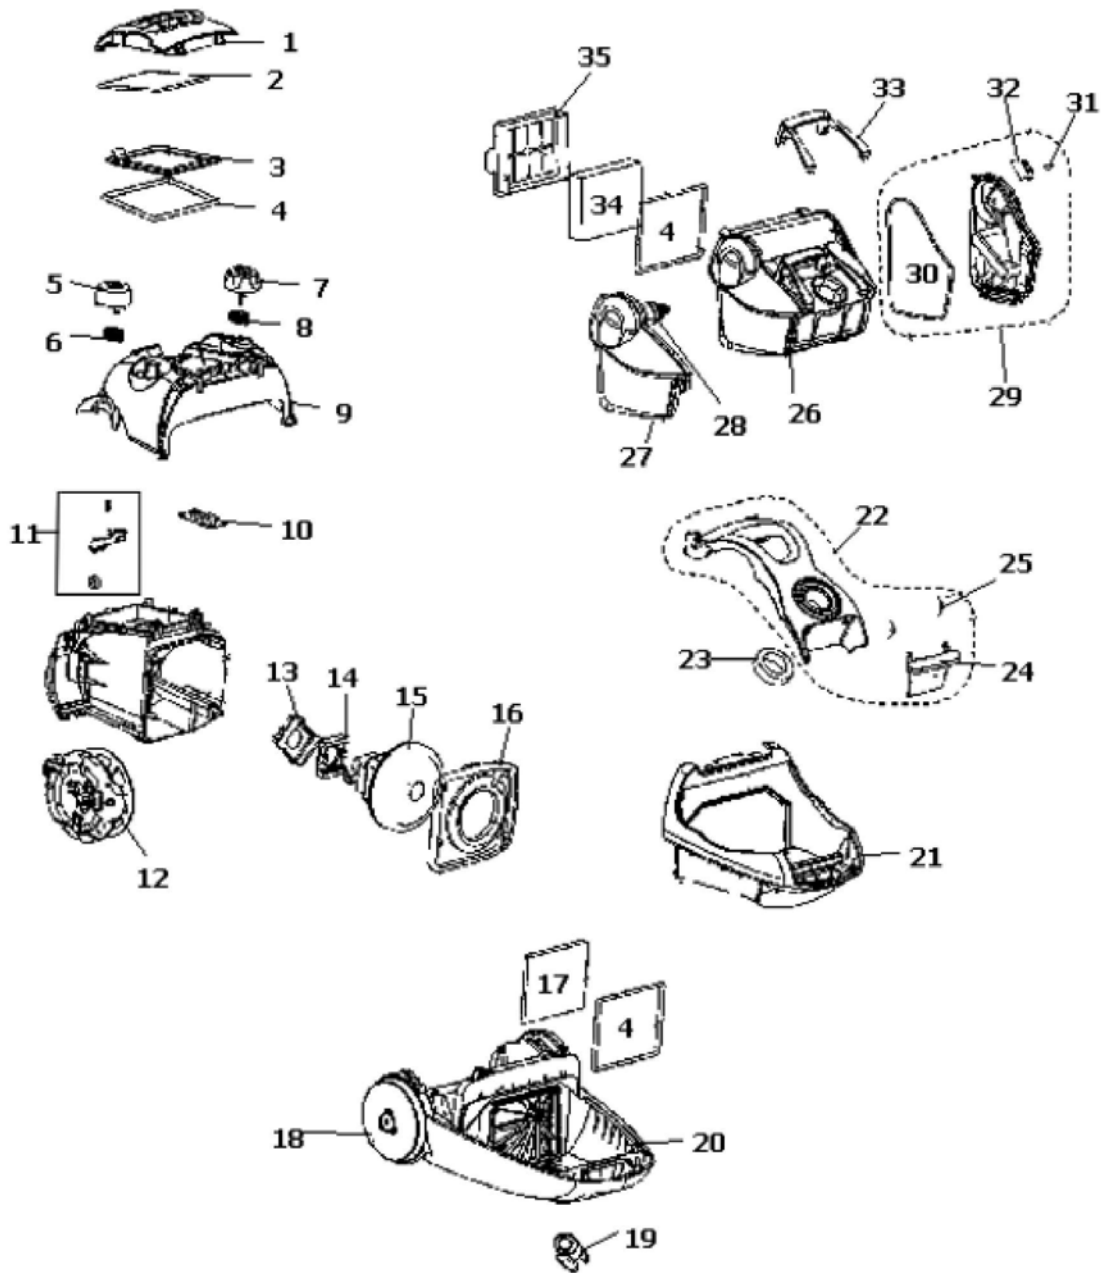

----- Manual continues below -----

Canister - EL4050A

Canister - EL4050A

Ref #	Part	Description	Comments	Qty
1	2193231-02	FILTER GRILL & GRAPHICS A		
2	1180215-01	EXHAUST FOAM FILTER		
3	1130939-01	FILTER - HEPA H12 NONWASH		
4	2192645-02	GASKET - FILTER		
5	2193284-65	PEDAL CORD REEL		
6	2190496-01	SPRING		
7	1180223-75	POWER REGULATOR		
8	2190488-01	SPRING - ARM		
9	2193617-02	COVER - REAR		
10	1180154-11	PC CONTROL BOARD		
11	2192177-01	BRAKE ARM COMPLETE		
12	2198345-35	CORD REEL ASSEMBLY		
13	1180235-02	ADAPTER		
14	1096540-01	SUSPENSION - MOTOR		
15	63160-3	MOTOR ASSY - PACKAGED		
16	1180233-01	RING - SUSPENSION		
17	1180217-01	PRE MOTOR FILTER		
18	1130506-04	WHEEL - REAR		
19	2190118-10	FRONT WHEEL & HOLDER ASSY		
20	2193717-02	BOTTOM ASSEMBLY		
21	1180211-08	COVER - FRONT		
22	2193216-03	DUST CUP HOLDER		
23	1180244-02	GASKET - CYCLONE		
24	2192212-02	CATCH - DUST BAG COVER		
25	1180243-01	SPRING		
26	2192182-48	CYCLONE & GRAPHICS ASSEMB		
27	2193080-11	CYCLONE ASSEMBLY		
28	1128556-01	CONICAL CYCLONE GRILL		
29	2193079-11	DUST CUP COVER ASSEMBLY		
30	1180234-01	SEAL - DUST CUP LID		
31	1180239-01	DUST CUP COVER LATCH SPRI		
32	1180229-12	LATCH - DUST CUP		
33	1180227-66	HANDLE - DUST CUP		
34	2193416-01	FILTER - HEPA CYCLONE		
35	1180224-01	DUST CUP FILTER COVER		
	1180241-01	SPRING		