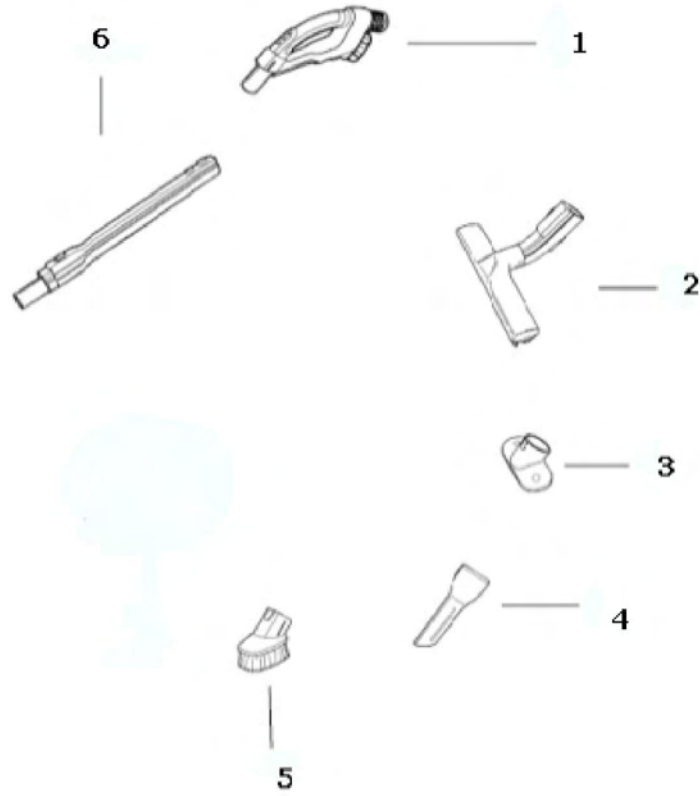

Accessories - EL7020A

<http://homecareparts.electroluxusa.com/print_assembly.asp?AssemblyID=543&&ModelID=...> 2/1/2006

Accessories - EL4050A

Ref #	Part	Description	Comments	Qty
1	16103-4	HOSE ASSEMBLY - CARTONED		
2	75973-1	FLOOR & WALL BRUSH ASSEMB		
3	75985	NOZZLE - FURNITURE		
4	76250	NOZZLE - CREVICE		
5	75986	NOZZLE - DUSTING BRUSH		
6	75979B-1	TLSCPC WAND ASSY (SUMO 12		
	76161-366N	CADDY - TOOL	Not Pictured	
	81782	OWNERS GUIDE