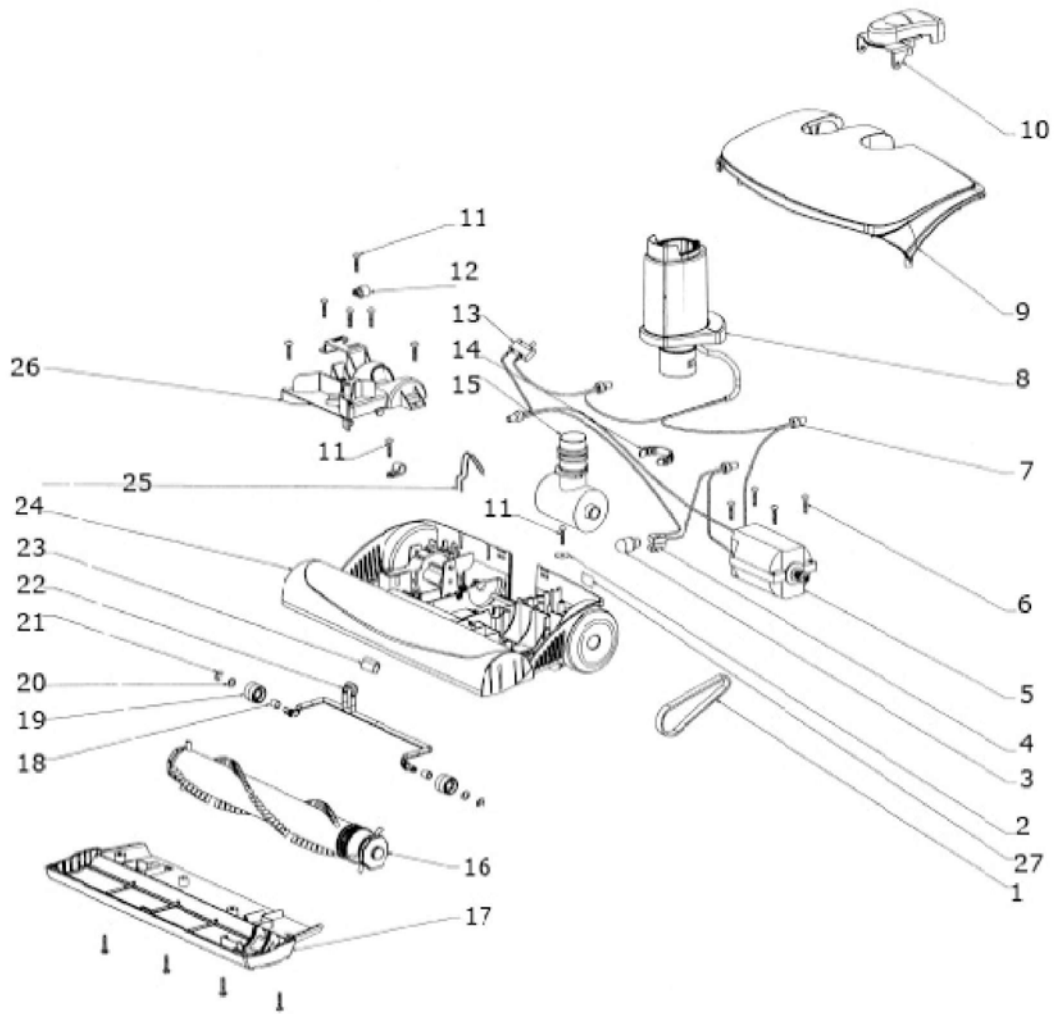

Powerhead - 75922-6 - EL4050A

Powerhead - 75922-6 - EL4050A

Ref #	Part	Description	Comments	Qty
1	75614	BELT - COGGED		
2	63153	WASHER PACKAGE		
3	61682	LIGHT BULB		
4	61727	LIGHT SOCKET		
5	61740-1	MOTOR ASSEMBLY - CARTONED		
6	63155	SCREW PACKAGE		
7	58313	WIRE SPLICE 5		
8	75810A-3	WAND RELEASE ASSEMBLY		
9	61730-5	HOOD ASSEMBLY - PACKAGED		
10	61728-2	PEDAL ASSEMBLY		
11	63155	SCREW PACKAGE		
12	58430	CLAMP CABLE		
13	74594	CIRCUIT PROTECTOR		
14	63154	C-CLAMP PACKAGE		
15	39973-4	T-JOINT ASSEMBLY		
16	61699-1	BRUSHROLL ASSY - CARTONED		
17	61753-2	SOLE PLATE ASSEMBLY		
18	76136	INSERT - FRONT WHEEL		
19	61750	FRONT WHEEL		
20	63153	WASHER PACKAGE		
21	61752	E-RING PACKAGE		
22	61749	FRONT AXLE		
23	61747	CAM BEARING		
24	61746-5	BASE ASSEMBLY - PACKAGED		
25	61748	SPRING		
26	61734	AIR DUCT COVER ASSEMBLY		
27	61743-453N	FOOT PEDAL		
28	75922-6	POWERHEAD ASSY (BETA-SUMO