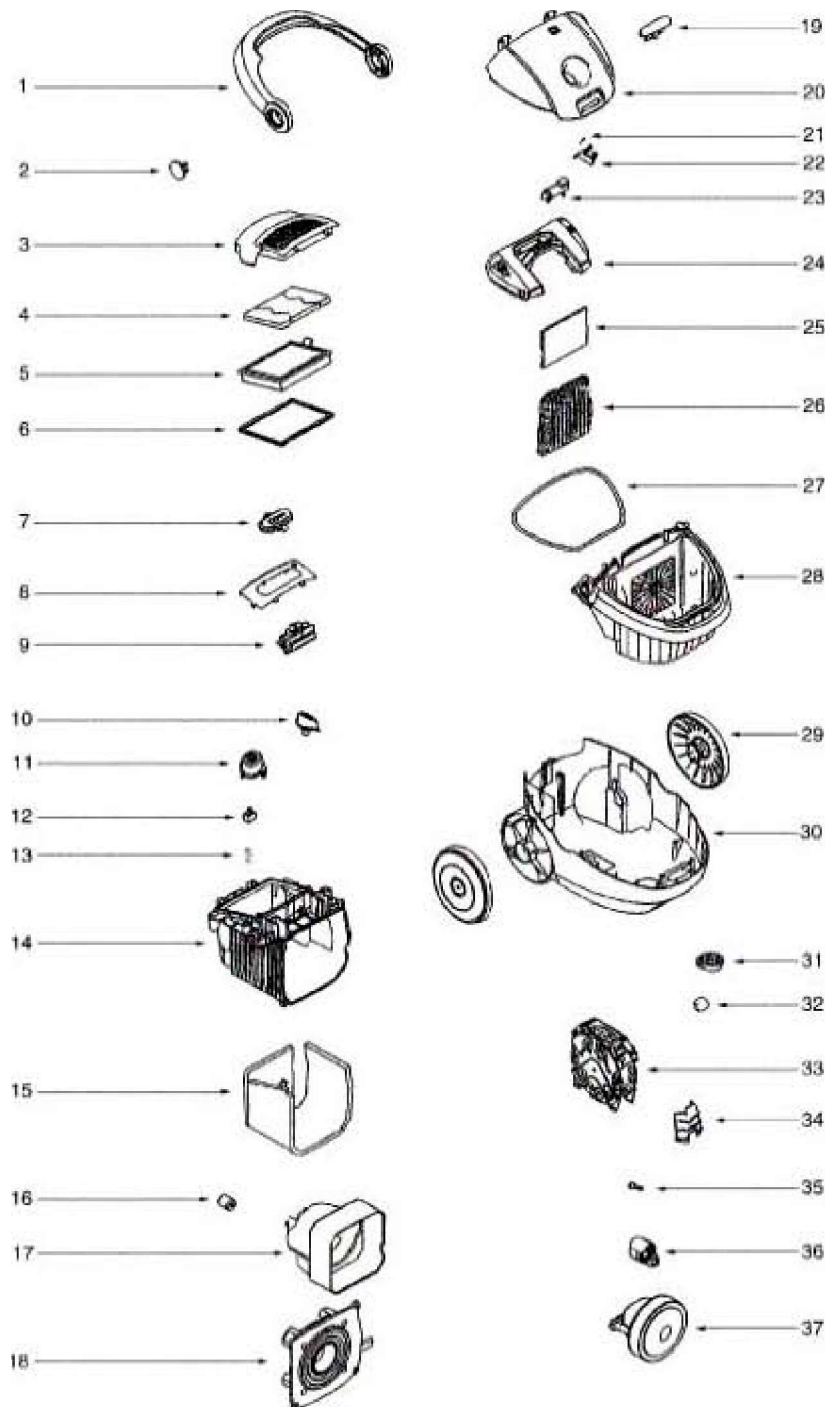

# Electrolux EL6986A Owner's Manual

[Shop genuine replacement parts for Electrolux  
EL6986A](#)

[Find Your Electrolux Vacuum Cleaner Parts - Select From 68 Models](#)

----- Manual continues below -----

PARTS - EL6986A

## PARTS - EL6986A

Ref #	Part	Description	Comments	Qty
1	1130550-01	HANDLE CPL.		
2	1130511-09	PIN - HANDLE		
3	1130509-00	LID - FILTER		
4	1130529-01	ABSORBENT - FILTER LID		
5	1130939-01	FILTER - HEPA H12 NONWASH		
6	2192645-02	GASKET - FILTER		
7	1130512-02	SLIDER		
8	2192971-50	CONTROL PANEL		
9	1131175-51	PCB		
10	1130514-39	PEDAL - ON/OFF		
11	1130513-16	PEDAL - CORD WINDER		
12	1050326-03	SWITCH - POWER		
13	61403-1	SPRING - PKGD	Pkg of 5	
14	1130502-03	HOUSING - MOTOR		
15	1130521-01	ABSORBENT		
16	1050808-01	SUPPORT - MOTOR		
17	1130517-02	HOOD - MOTOR		
18	1130516-01	SEAL - MOTOR		
19	1130527-34	LID - CATCH		
20	2193186-02	LID - FRONT		
21	61415-1	FLAP SPRING - PKGD	Pkg of 5	
22	1130523-02	DEVICE - SAFETY		
23	117966-02	INDICATOR CPL.		
24	1130522-02	HOLDER - DUST BAG		
25	1130535-01	FILTER - MOTOR		
26	1130538-01	HOLDER - MOTOR FILTER		
27	115857-04	SEAL		
28	1130500-07	DUST BAG CONTAINER		
29	1130506-05	WHEEL - REAR		
30	2191360-76	BOTTOM PART CPL.		
31	1096042-03	WHEEL SUPPORT		
32	1129038-01	FRONT WHEEL CPL.		
33	2198341-03	CORDWINDER CPL.		
34	1130526-22	AREA - CABLE RECESS		
35	62109-2	ELECTROLUX SCREW PACKAGE		
36	1130909-01	SUSPENSION - REAR DOM		
37	63160	MOTOR ASSY - PACKAGED		

Ref #	Part	Description	Comments	Qty
1	1096534-01	TELESCOPIC CREVICE		
2	1099100-01	COMBO NOZZLE		
3	2190735-06	SIVO NOZZLE		
4	2192334-05	TURBO NOZZLE		
5	1099071-06	TELESCOPIC WAND		
6	39840	HOSE ASSEMBLY		
	2193705-01	HOSE ASSEMBLY		
7	73400	OWNERS GUIDE		
8	15821	Dust Bage		
	SF119262-74	Dust Bag		
	15812	Dust Bag		
	1099183-01	CADDY		