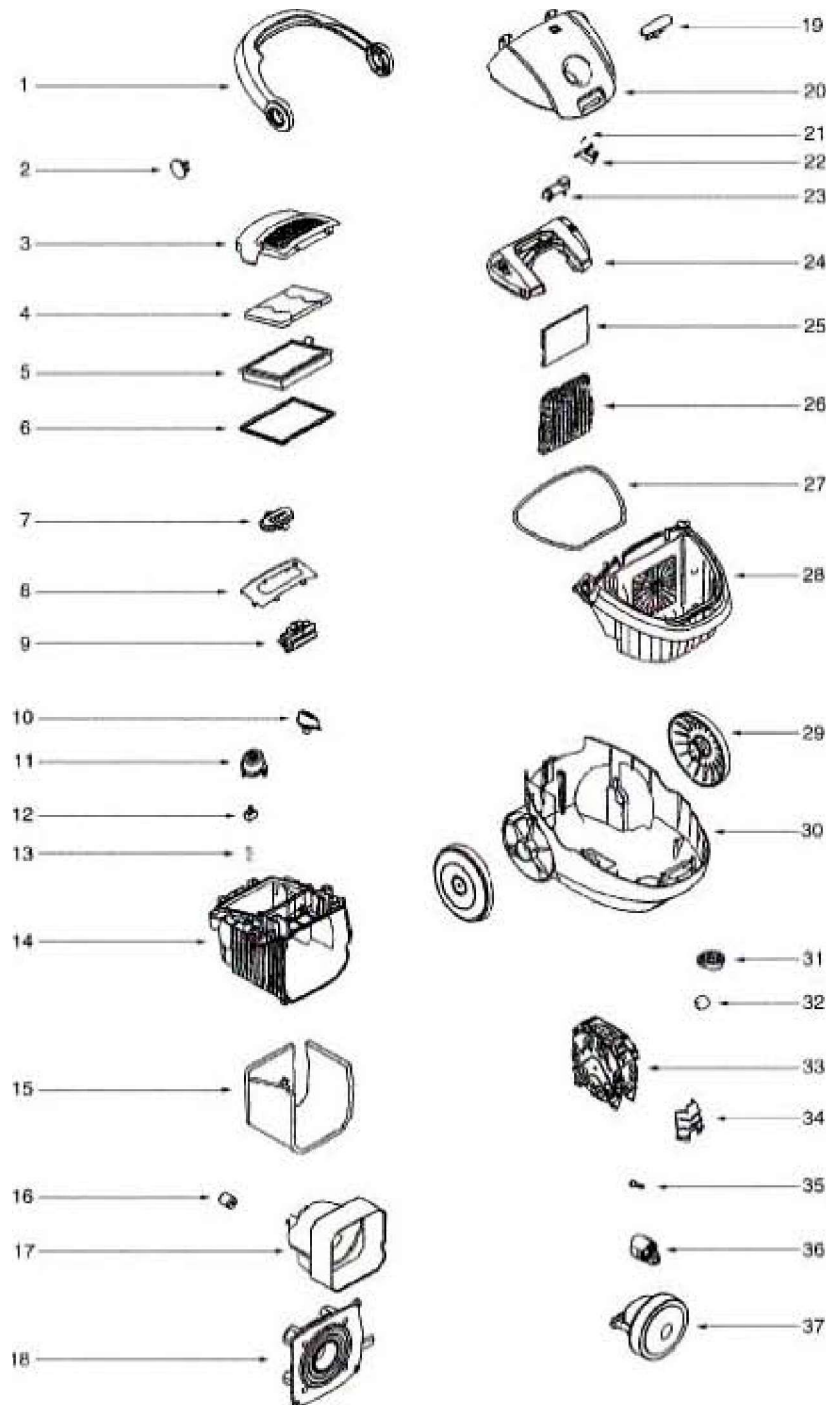

PARTS - EL6986A

## PARTS - EL6986A

Ref #	Part	Description	Comments	Qty
1	1130550-01	HANDLE CPL.		
2	1130511-09	PIN - HANDLE		
3	1130509-00	LID - FILTER		
4	1130529-01	ABSORBENT - FILTER LID		
5	1130939-01	FILTER - HEPA H12 NONWASH		
6	2192645-02	GASKET - FILTER		
7	1130512-02	SLIDER		
8	2192971-50	CONTROL PANEL		
9	1131175-51	PCB		
10	1130514-39	PEDAL - ON/OFF		
11	1130513-16	PEDAL - CORD WINDER		
12	1050326-03	SWITCH - POWER		
13	61403-1	SPRING - PKGD	Pkg of 5	
14	1130502-03	HOUSING - MOTOR		
15	1130521-01	ABSORBENT		
16	1050808-01	SUPPORT - MOTOR		
17	1130517-02	HOOD - MOTOR		
18	1130516-01	SEAL - MOTOR		
19	1130527-34	LID - CATCH		
20	2193186-02	LID - FRONT		
21	61415-1	FLAP SPRING - PKGD	Pkg of 5	
22	1130523-02	DEVICE - SAFETY		
23	117966-02	INDICATOR CPL.		
24	1130522-02	HOLDER - DUST BAG		
25	1130535-01	FILTER - MOTOR		
26	1130538-01	HOLDER - MOTOR FILTER		
27	115857-04	SEAL		
28	1130500-07	DUST BAG CONTAINER		
29	1130506-05	WHEEL - REAR		
30	2191360-76	BOTTOM PART CPL.		
31	1096042-03	WHEEL SUPPORT		
32	1129038-01	FRONT WHEEL CPL.		
33	2198341-03	CORDWINDER CPL.		
34	1130526-22	AREA - CABLE RECESS		
35	62109-2	ELECTROLUX SCREW PACKAGE		
36	1130909-01	SUSPENSION - REAR DOM		
37	63160	MOTOR ASSY - PACKAGED		

Ref #	Part	Description	Comments	Qty
1	1096534-01	TELESCOPIC CREVICE		
2	1099100-01	COMBO NOZZLE		
3	2190735-06	SIVO NOZZLE		
4	2192334-05	TURBO NOZZLE		
5	1099071-06	TELESCOPIC WAND		
6	39840	HOSE ASSEMBLY		
	2193705-01	HOSE ASSEMBLY		
7	73400	OWNERS GUIDE		
8	15821	Dust Bage		
	SF119262-74	Dust Bag		
	15812	Dust Bag		
	1099183-01	CADDY		