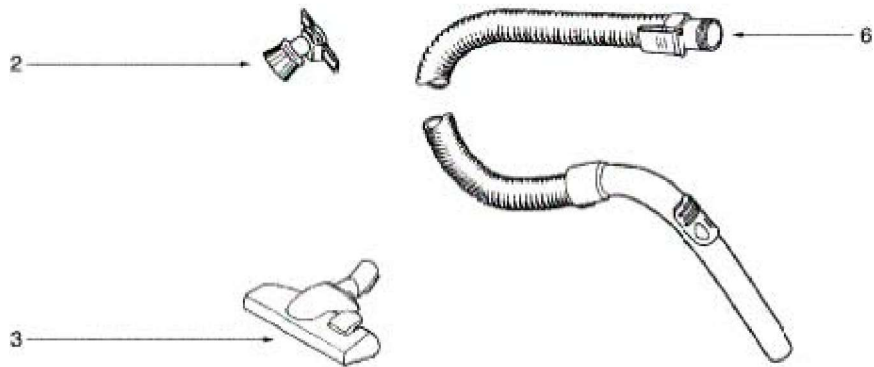

## PARTS - EL6986A

Ref #	Part	Description	Comments	Qty
1	1130550-01	HANDLE CPL.		
2	1130511-09	PIN - HANDLE		
3	1130509-00	LID - FILTER		
4	1130529-01	ABSORBENT - FILTER LID		
5	1130939-01	FILTER - HEPA H12 NONWASH		
6	2192645-02	GASKET - FILTER		
7	1130512-02	SLIDER		
8	2192971-50	CONTROL PANEL		
9	1131175-51	PCB		
10	1130514-39	PEDAL - ON/OFF		
11	1130513-16	PEDAL - CORD WINDER		
12	1050326-03	SWITCH - POWER		
13	61403-1	SPRING - PKGD	Pkg of 5	
14	1130502-03	HOUSING - MOTOR		
15	1130521-01	ABSORBENT		
16	1050808-01	SUPPORT - MOTOR		
17	1130517-02	HOOD - MOTOR		
18	1130516-01	SEAL - MOTOR		
19	1130527-34	LID - CATCH		
20	2193186-02	LID - FRONT		
21	61415-1	FLAP SPRING - PKGD	Pkg of 5	
22	1130523-02	DEVICE - SAFETY		
23	117966-02	INDICATOR CPL.		
24	1130522-02	HOLDER - DUST BAG		
25	1130535-01	FILTER - MOTOR		
26	1130538-01	HOLDER - MOTOR FILTER		
27	115857-04	SEAL		
28	1130500-07	DUST BAG CONTAINER		
29	1130506-05	WHEEL - REAR		
30	2191360-76	BOTTOM PART CPL.		
31	1096042-03	WHEEL SUPPORT		
32	1129038-01	FRONT WHEEL CPL.		
33	2198341-03	CORDWINDER CPL.		
34	1130526-22	AREA - CABLE RECESS		
35	62109-2	ELECTROLUX SCREW PACKAGE		
36	1130909-01	SUSPENSION - REAR DOM		
37	63160	MOTOR ASSY - PACKAGED		