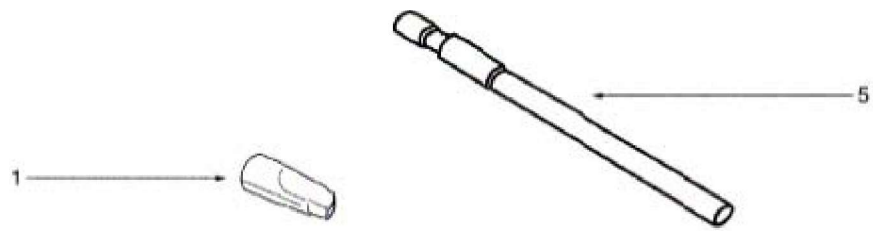

Ref #	Part	Description	Comments	Qty
1	1096534-01	TELESCOPIC CREVICE		
2	1099100-01	COMBO NOZZLE		
3	2190735-06	SIVO NOZZLE		
4	2192334-05	TURBO NOZZLE		
5	1099071-06	TELESCOPIC WAND		
6	39840	HOSE ASSEMBLY		
	2193705-01	HOSE ASSEMBLY		
7	73400	OWNERS GUIDE		
8	15821	Dust Bage		
	SF119262-74	Dust Bag		
	15812	Dust Bag		
	1099183-01	CADDY