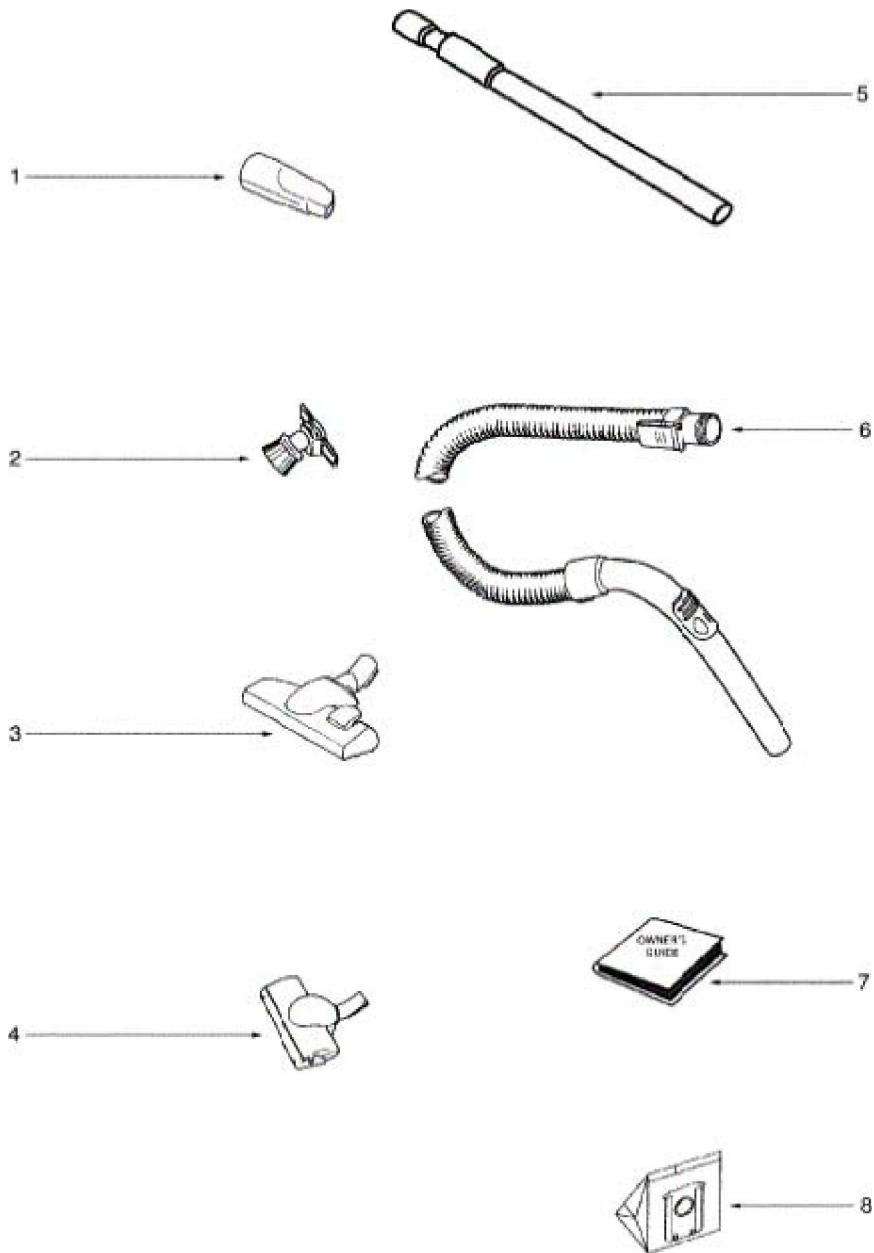

PARTS - EL6986A

## PARTS - EL6986A

Ref #	Part	Description	Comments	Qty
1	1130550-01	HANDLE CPL.		
2	1130511-09	PIN - HANDLE		
3	1130509-00	LID - FILTER		
4	1130529-01	ABSORBENT - FILTER LID		
5	1130939-01	FILTER - HEPA H12 NONWASH		
6	2192645-02	GASKET - FILTER		
7	1130512-02	SLIDER		
8	2192971-50	CONTROL PANEL		
9	1131175-51	PCB		
10	1130514-39	PEDAL - ON/OFF		
11	1130513-16	PEDAL - CORD WINDER		
12	1050326-03	SWITCH - POWER		
13	61403-1	SPRING - PKGD	Pkg of 5	
14	1130502-03	HOUSING - MOTOR		
15	1130521-01	ABSORBENT		
16	1050808-01	SUPPORT - MOTOR		
17	1130517-02	HOOD - MOTOR		
18	1130516-01	SEAL - MOTOR		
19	1130527-34	LID - CATCH		
20	2193186-02	LID - FRONT		
21	61415-1	FLAP SPRING - PKGD	Pkg of 5	
22	1130523-02	DEVICE - SAFETY		
23	117966-02	INDICATOR CPL.		
24	1130522-02	HOLDER - DUST BAG		
25	1130535-01	FILTER - MOTOR		
26	1130538-01	HOLDER - MOTOR FILTER		
27	115857-04	SEAL		
28	1130500-07	DUST BAG CONTAINER		
29	1130506-05	WHEEL - REAR		
30	2191360-76	BOTTOM PART CPL.		
31	1096042-03	WHEEL SUPPORT		
32	1129038-01	FRONT WHEEL CPL.		
33	2198341-03	CORDWINDER CPL.		
34	1130526-22	AREA - CABLE RECESS		
35	62109-2	ELECTROLUX SCREW PACKAGE		
36	1130909-01	SUSPENSION - REAR DOM		
37	63160	MOTOR ASSY - PACKAGED		

Ref #	Part	Description	Comments	Qty
1	1096534-01	TELESCOPIC CREVICE		
2	1099100-01	COMBO NOZZLE		
3	2190735-06	SIVO NOZZLE		
4	2192334-05	TURBO NOZZLE		
5	1099071-06	TELESCOPIC WAND		
6	39840	HOSE ASSEMBLY		
	2193705-01	HOSE ASSEMBLY		
7	73400	OWNERS GUIDE		
8	15821	Dust Bage		
	SF119262-74	Dust Bag		
	15812	Dust Bag		
	1099183-01	CADDY		