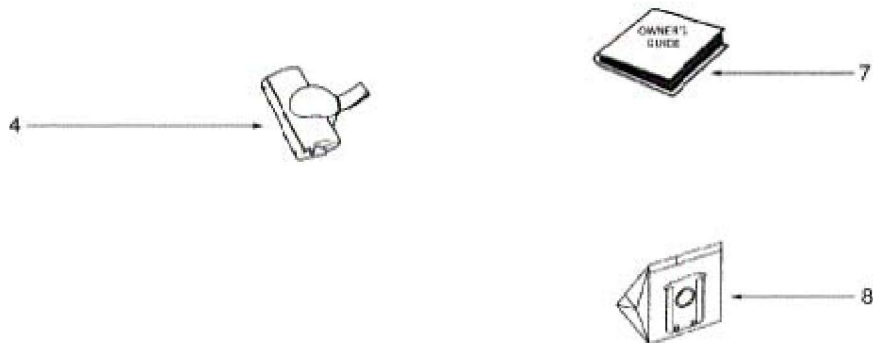

# Electrolux EL6986A Owner's Manual

[Shop genuine replacement parts for Electrolux  
EL6986A](#)

[Find Your Electrolux Vacuum Cleaner Parts - Select From 68 Models](#)

----- Manual continues below -----

PARTS - EL6986A

## PARTS - EL6986A

Ref #	Part	Description	Comments	Qty
1	1130550-01	HANDLE CPL.		
2	1130511-09	PIN - HANDLE		
3	1130509-00	LID - FILTER		
4	1130529-01	ABSORBENT - FILTER LID		
5	1130939-01	FILTER - HEPA H12 NONWASH		
6	2192645-02	GASKET - FILTER		
7	1130512-02	SLIDER		
8	2192971-50	CONTROL PANEL		
9	1131175-51	PCB		
10	1130514-39	PEDAL - ON/OFF		
11	1130513-16	PEDAL - CORD WINDER		
12	1050326-03	SWITCH - POWER		
13	61403-1	SPRING - PKGD	Pkg of 5	
14	1130502-03	HOUSING - MOTOR		
15	1130521-01	ABSORBENT		
16	1050808-01	SUPPORT - MOTOR		
17	1130517-02	HOOD - MOTOR		
18	1130516-01	SEAL - MOTOR		
19	1130527-34	LID - CATCH		
20	2193186-02	LID - FRONT		
21	61415-1	FLAP SPRING - PKGD	Pkg of 5	
22	1130523-02	DEVICE - SAFETY		
23	117966-02	INDICATOR CPL.		
24	1130522-02	HOLDER - DUST BAG		
25	1130535-01	FILTER - MOTOR		
26	1130538-01	HOLDER - MOTOR FILTER		
27	115857-04	SEAL		
28	1130500-07	DUST BAG CONTAINER		
29	1130506-05	WHEEL - REAR		
30	2191360-76	BOTTOM PART CPL.		
31	1096042-03	WHEEL SUPPORT		
32	1129038-01	FRONT WHEEL CPL.		
33	2198341-03	CORDWINDER CPL.		
34	1130526-22	AREA - CABLE RECESS		
35	62109-2	ELECTROLUX SCREW PACKAGE		
36	1130909-01	SUSPENSION - REAR DOM		
37	63160	MOTOR ASSY - PACKAGED		