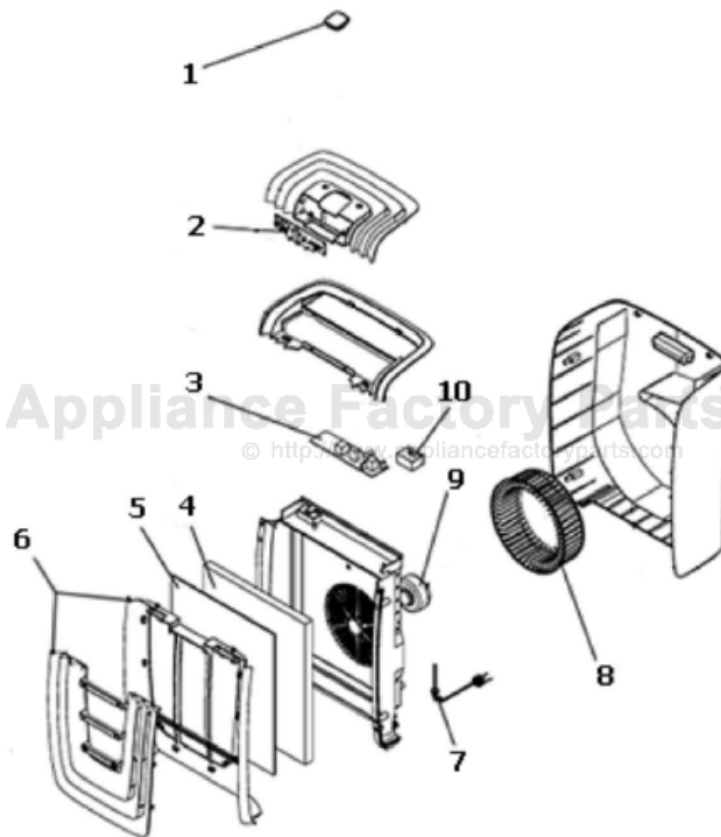

[Find Your Electrolux Vacuum Cleaner Parts - Select From 68 Models](#)

----- Manual continues below -----