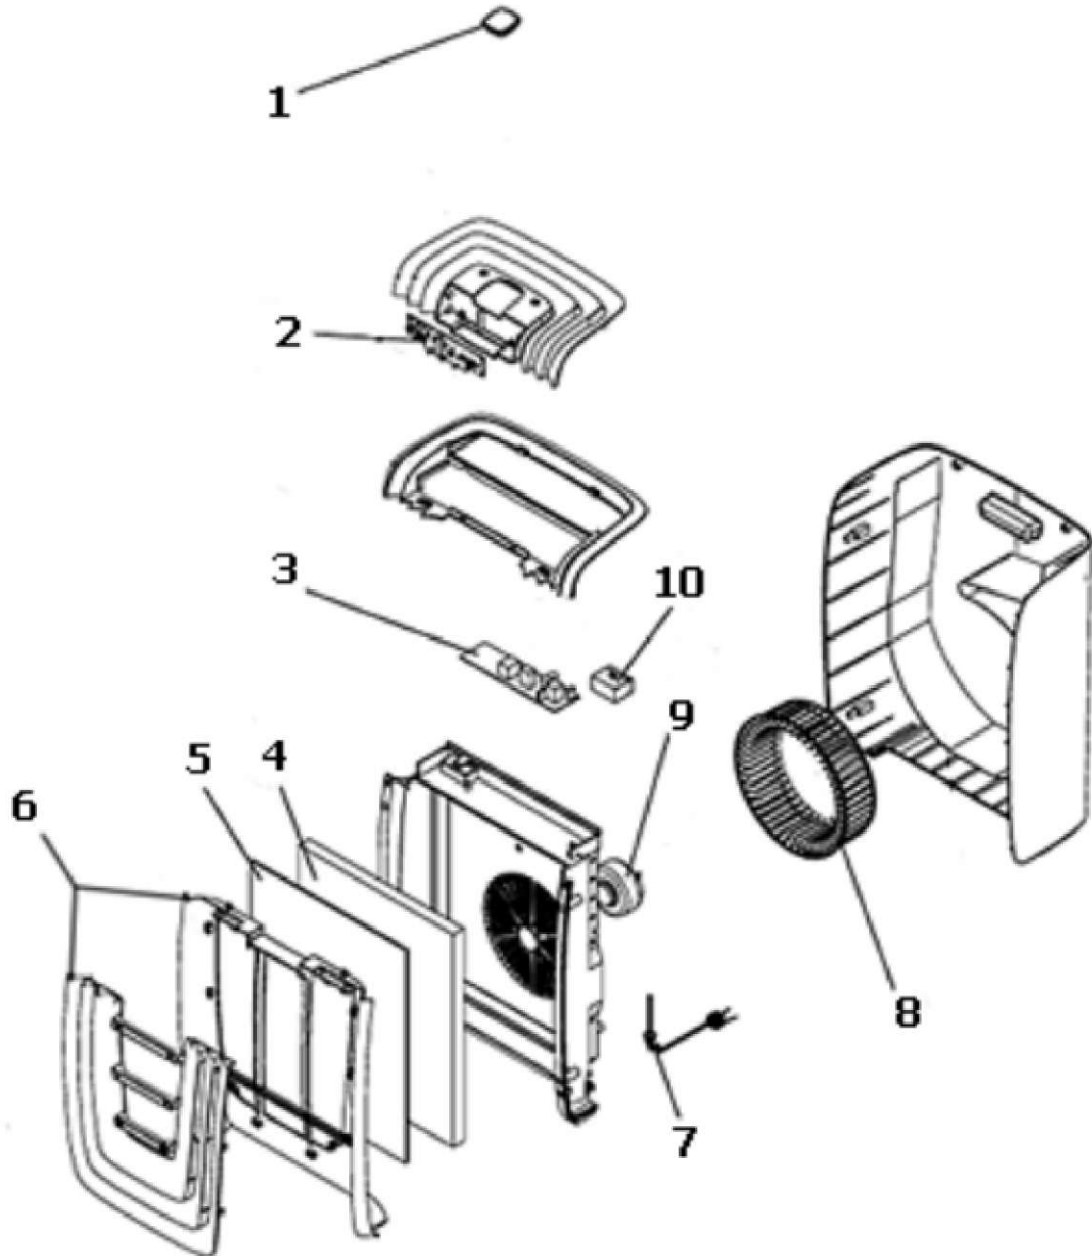

----- Manual continues below -----

Parts - EL500AZ

Ref #	Part	Description	Comments	Qty
1	J1210001099-426N	REMOTE CONTROL		
2	J3150003562	DISPLAY PCB ASSY		
3	J3150000381	PCB MAIN (SMPS)		
4	EL022	WINIX HEPA FILTER PACKAGE		
5	EL023	WINIX CARBON FILTER PACKA		
6	J1210000397	FRONT PANEL ASSEMBLY		
7	J1212100810	POWER CORD ASSY		
8	J5500000660-119N	FAN BLOWER		
9	J3140001704	MOTOR FAN		
10	J3210001306	PLASMA GENERATOR		
	15920	OWNERS GUIDE		
	EL026-4	ELCTRLX WINIX WSHBL FLTR		