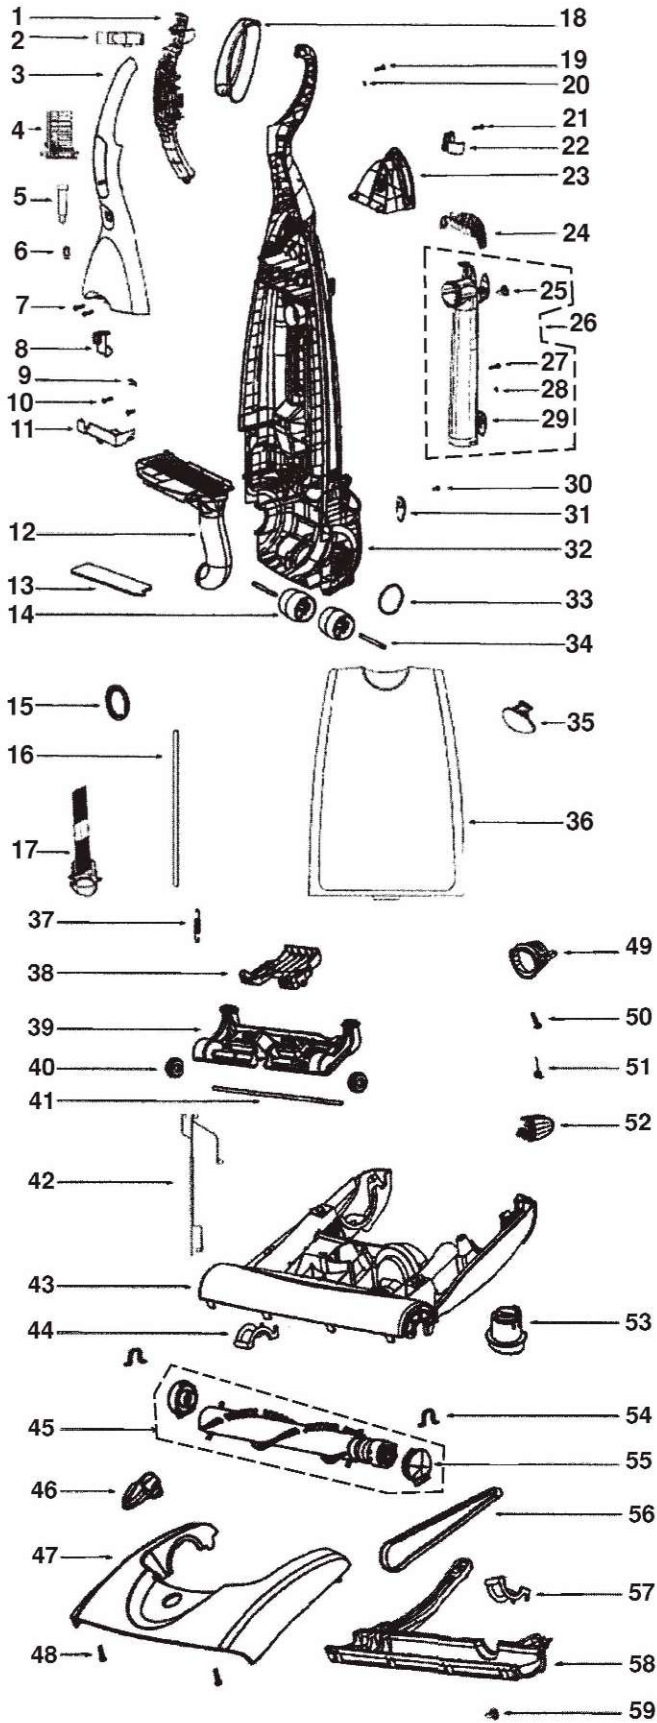

ELECTROLUX

Original & Replacement

APTITUDE

Model EL5010A

Original & Replacement

ELECTROLUX

APTITUDE
Model EL5010A

KEY	PART NO.	DESCRIPTION	KEY	PART NO.	DESCRIPTION
1	E-61038-2	Switch/Electronic Ass'y	51	E-39198	Body Release Spring
2	E-59667-7	Potentiometer Slider Pin	52	E-39197B-355N	Body Release Pedal
3	E-15551-398P	Front Handle	53	E-39255-355N	Height Adjustment Actuator
4	E-39327	Speed Control Module	54	E-59792	End Cap Spacer
5	E-59668-2	Neon Lamp	55	E-39193-3	Bristled End Caps
6	E-39178	Rocker Switch	56	E-60440	Belt 2 Pk
7	E-60856	Screw	57	E-59951	Felt Gasket
8	E-39216-355N	Blanking Plug	58	E-28443-4SV	Sole Plate & Gasket Ass'y
9	E-39214	Cable Clamp	59	E-60598-4	1/4 Turn Fastener
10	E-60856	Screw	60	E-39865-392P	Grill Exhaust & Graphics
11	E-39179-119N	Switch Holder	61	E-EL012W	Washable HEPA Filter
12	E-28197-4SV	Bulkhead	61	ER-1881	HEPA Filter Washable DvC
13	E-39180	Secondary Filter	61	ER-1831	HEPA Filter Washable ENV
14	E-39878-1	Rear Wheel	62	E-28293-313N	Headlight Lens
15	E-39171	Exhaust Chamber Seal	63	E-54669-2	Screw
16	E-59669-3	Lower Hose	64	E-60987-4	Motor Cover Ass'y
17	E-39187SV	Bent End Cup Ass'y	65	E-60856	Screw
18	E-39170-355N	Hand Grip	66	E-57940-1	Headlight Lamp
19	E-60856	Screw	66	HR-3500	Headlight lamp
20	E-61025	Washer	67	E-38828B-2	Headlight Ass'y
21	E-53238-40	Screw	68	SS-3270	Wire Nut
22	E-39189-355N	Tool Clip	69	SS-8017	Cable Tie
23	E-39162-4	Carry Handle Ass'y	70	E-70910	On-Sert
24	E-28196-355N	Grip - Carry Handle	71	E-39584-12	Cord
25	E-60598-4	1/4 Turn Fastener	72	E-59847-5	Lead Ass'y
26	E-28212A-2	Rear Air Tube Ass'y	73	E-59847-3	Lead Ass'y
27	E-60856	Screw	74	E-28226-4	Exhaust Chamber
28	E-60810	Washer	75	E-28253	Sealing Sheet
29	E-59675-119N	Cord Hook	76	E-60948-3	Motor Ass'y
30	E-59680	Rivet	77	E-15572	Suspension Ring
31	E-39196-355N	Hose Retainer	78	E-59692A	Suspension Block
32	E-60949-8	Body Assembly	79	E-60470-2	Transparent Hose Ass'y
33	E-59830-316N	Ring - Journal	80	E-28251-355N	Crevice Tool
34	E-59657	Rear Wheel Axle	81	E-60990-3	Combination Brush Bristled
35	E-39331A-2	Front Cover Latch	82	E-61525	Paper Bag Style DX 3 Pk
36	E-60808-10	Front Cover W/Seal	82	EXR-14435	Paper Bag DvC 4 Pk
37	E-61027	Spring	82	EXR-1443	Paper Bag ENV 5 Pk
38	E-28187-119N	Lever Arm	83	E-71119-1	Extension Tube
39	E-15489-119N	Wheel Carriage	85	E-28612A	Turbo Nozzle Ass'y
40	E-39168	Front Wheel	86	E-39632-1	Deluxe 14" Floor Tool
41	E-39253A	Axle			
42	E-28446-1	Wire Harness			
43	E-60988-2	Base Ass'y			
44	E-59951	Felt Gasket			
45	E-60989-2	Brushroll Ass'y 14"			
46	E-39151A-355N	Height Adjustment Knob			
47	E-60986-5	Hood & Graphics Ass'y			
48	E-60856	Screw			
49	E-39267-316N	Hose Adapter			
50	E-60856	Screw			