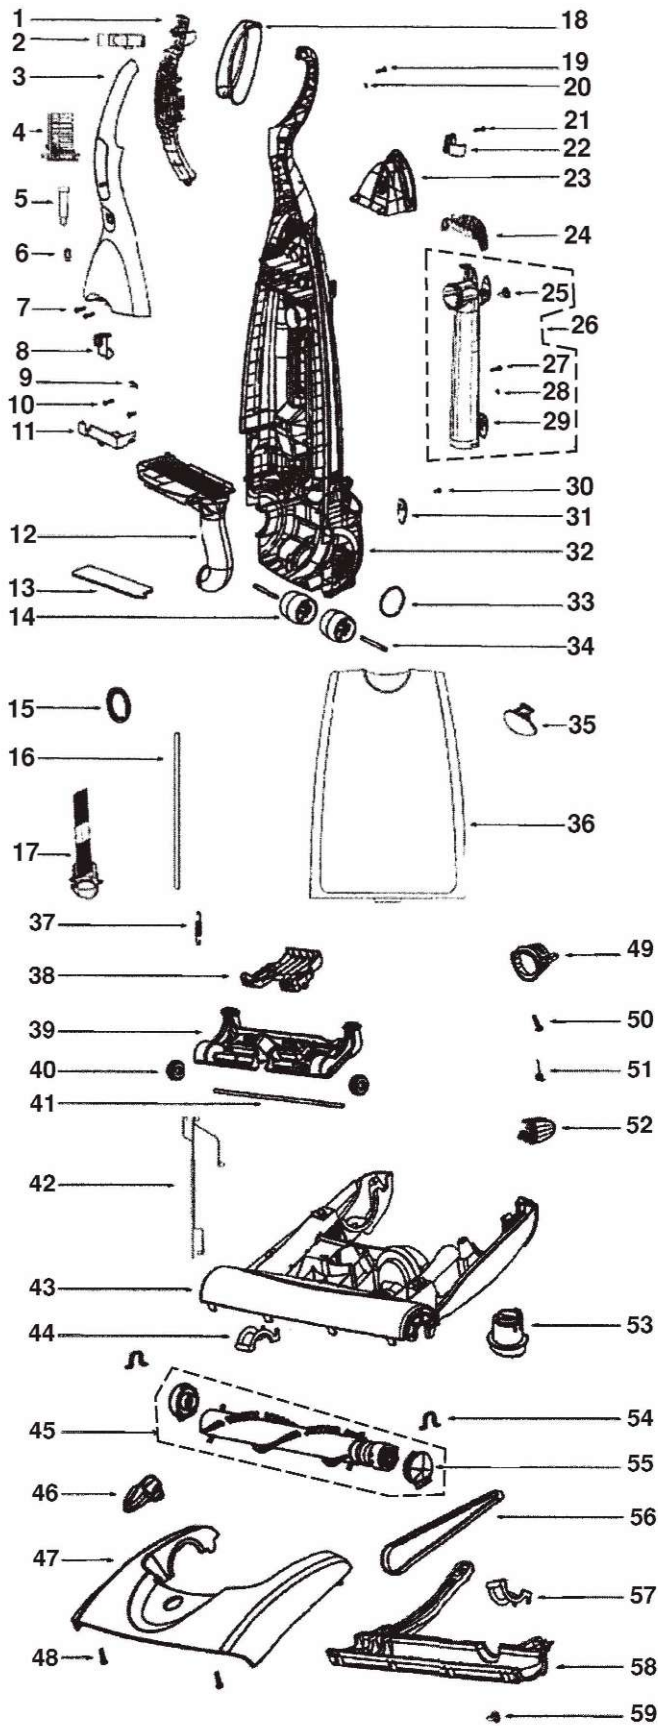

ELECTROLUX

Original & Replacement

APTITUDE

Model EL5010A

Original & Replacement

ELECTROLUX

APTITUDE
Model EL5010A

KEY	PART NO.	DESCRIPTION	KEY	PART NO.	DESCRIPTION
1	E-61038-2	Switch/Electronic Ass'y	51	E-39198	Body Release Spring
2	E-59667-7	Potentiometer Slider Pin	52	E-39197B-355N	Body Release Pedal
3	E-15551-398P	Front Handle	53	E-39255-355N	Height Adjustment Actuator
4	E-39327	Speed Control Module	54	E-59792	End Cap Spacer
5	E-59668-2	Neon Lamp	55	E-39193-3	Bristled End Caps
6	E-39178	Rocker Switch	56	E-60440	Belt 2 Pk
7	E-60856	Screw	57	E-59951	Felt Gasket
8	E-39216-355N	Blanking Plug	58	E-28443-4SV	Sole Plate & Gasket Ass'y
9	E-39214	Cable Clamp	59	E-60598-4	1/4 Turn Fastener
10	E-60856	Screw	60	E-39865-392P	Grill Exhaust & Graphics
11	E-39179-119N	Switch Holder	61	E-EL012W	Washable HEPA Filter
12	E-28197-4SV	Bulkhead	61	ER-1881	HEPA Filter Washable DvC
13	E-39180	Secondary Filter	61	ER-1831	HEPA Filter Washable ENv
14	E-39878-1	Rear Wheel	62	E-28293-313N	Headlight Lens
15	E-39171	Exhaust Chamber Seal	63	E-54669-2	Screw
16	E-59669-3	Lower Hose	64	E-60987-4	Motor Cover Ass'y
17	E-39187SV	Bent End Cup Ass'y	65	E-60856	Screw
18	E-39170-355N	Hand Grip	66	E-57940-1	Headlight Lamp
19	E-60856	Screw	66	HR-3500	Headlight lamp
20	E-61025	Washer	67	E-38828B-2	Headlight Ass'y
21	E-53238-40	Screw	68	SS-3270	Wire Nut
22	E-39189-355N	Tool Clip	69	SS-8017	Cable Tie
23	E-39162-4	Carry Handle Ass'y	70	E-70910	On-Sert
24	E-28196-355N	Grip - Carry Handle	71	E-39584-12	Cord
25	E-60598-4	1/4 Turn Fastener	72	E-59847-5	Lead Ass'y
26	E-28212A-2	Rear Air Tube Ass'y	73	E-59847-3	Lead Ass'y
27	E-60856	Screw	74	E-28226-4	Exhaust Chamber
28	E-60810	Washer	75	E-28253	Sealing Sheet
29	E-59675-119N	Cord Hook	76	E-60948-3	Motor Ass'y
30	E-59680	Rivet	77	E-15572	Suspension Ring
31	E-39196-355N	Hose Retainer	78	E-59692A	Suspension Block
32	E-60949-8	Body Assembly	79	E-60470-2	Transparent Hose Ass'y
33	E-59830-316N	Ring - Journal	80	E-28251-355N	Crevice Tool
34	E-59657	Rear Wheel Axle	81	E-60990-3	Combination Brush Bristled
35	E-39331A-2	Front Cover Latch	82	E-61525	Paper Bag Style DX 3 Pk
36	E-60808-10	Front Cover W/Seal	82	EXR-14435	Paper Bag DvC 4 Pk
37	E-61027	Spring	82	EXR-1443	Paper Bag ENv 5 Pk
38	E-28187-119N	Lever Arm	83	E-71119-1	Extension Tube
39	E-15489-119N	Wheel Carriage	85	E-28612A	Turbo Nozzle Ass'y
40	E-39168	Front Wheel	86	E-39632-1	Deluxe 14" Floor Tool
41	E-39253A	Axle			
42	E-28446-1	Wire Harness			
43	E-60988-2	Base Ass'y			
44	E-59951	Felt Gasket			
45	E-60989-2	Brushroll Ass'y 14"			
46	E-39151A-355N	Height Adjustment Knob			
47	E-60986-5	Hood & Graphics Ass'y			
48	E-60856	Screw			
49	E-39267-316N	Hose Adapter			
50	E-60856	Screw			

NLA = No Longer Available