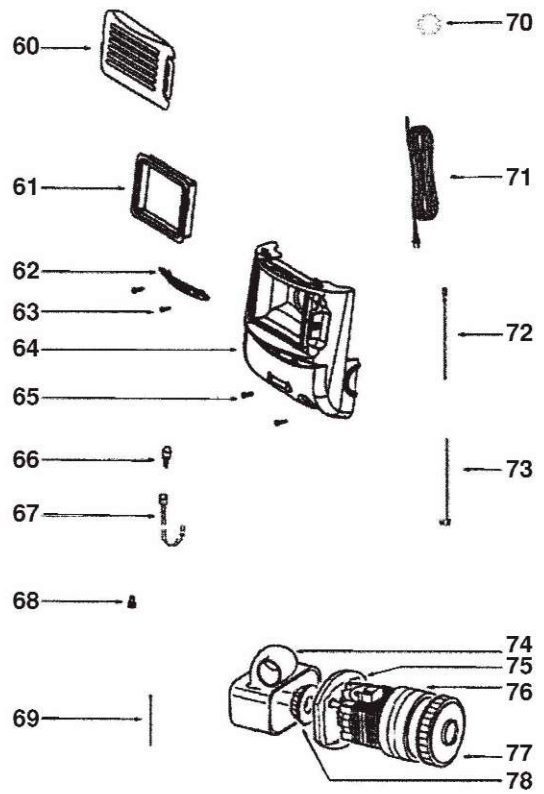

ELECTROLUX

Original & Replacement

APTITUDE

Model EL5010A

Original & Replacement

ELECTROLUX

APTITUDE
Model EL5010A

KEY	PART NO.	DESCRIPTION	KEY	PART NO.	DESCRIPTION
1	E-61038-2	Switch/Electronic Ass'y	51	E-39198	Body Release Spring
2	E-59667-7	Potentiometer Slider Pin	52	E-39197B-355N	Body Release Pedal
3	E-15551-398P	Front Handle	53	E-39255-355N	Height Adjustment Actuator
4	E-39327	Speed Control Module	54	E-59792	End Cap Spacer
5	E-59668-2	Neon Lamp	55	E-39193-3	Bristled End Caps
6	E-39178	Rocker Switch	56	E-60440	Belt 2 Pk
7	E-60856	Screw	57	E-59951	Felt Gasket
8	E-39216-355N	Blanking Plug	58	E-28443-4SV	Sole Plate & Gasket Ass'y
9	E-39214	Cable Clamp	59	E-60598-4	1/4 Turn Fastener
10	E-60856	Screw	60	E-39865-392P	Grill Exhaust & Graphics
11	E-39179-119N	Switch Holder	61	E-EL012W	Washable HEPA Filter
12	E-28197-4SV	Bulkhead	61	ER-1881	HEPA Filter Washable DvC
13	E-39180	Secondary Filter	61	ER-1831	HEPA Filter Washable ENv
14	E-39878-1	Rear Wheel	62	E-28293-313N	Headlight Lens
15	E-39171	Exhaust Chamber Seal	63	E-54669-2	Screw
16	E-59669-3	Lower Hose	64	E-60987-4	Motor Cover Ass'y
17	E-39187SV	Bent End Cup Ass'y	65	E-60856	Screw
18	E-39170-355N	Hand Grip	66	E-57940-1	Headlight Lamp
19	E-60856	Screw	66	HR-3500	Headlight lamp
20	E-61025	Washer	67	E-38828B-2	Headlight Ass'y
21	E-53238-40	Screw	68	SS-3270	Wire Nut
22	E-39189-355N	Tool Clip	69	SS-8017	Cable Tie
23	E-39162-4	Carry Handle Ass'y	70	E-70910	On-Sert
24	E-28196-355N	Grip - Carry Handle	71	E-39584-12	Cord
25	E-60598-4	1/4 Turn Fastener	72	E-59847-5	Lead Ass'y
26	E-28212A-2	Rear Air Tube Ass'y	73	E-59847-3	Lead Ass'y
27	E-60856	Screw	74	E-28226-4	Exhaust Chamber
28	E-60810	Washer	75	E-28253	Sealing Sheet
29	E-59675-119N	Cord Hook	76	E-60948-3	Motor Ass'y
30	E-59680	Rivet	77	E-15572	Suspension Ring
31	E-39196-355N	Hose Retainer	78	E-59692A	Suspension Block
32	E-60949-8	Body Assembly	79	E-60470-2	Transparent Hose Ass'y
33	E-59830-316N	Ring - Journal	80	E-28251-355N	Crevice Tool
34	E-59657	Rear Wheel Axle	81	E-60990-3	Combination Brush Bristled
35	E-39331A-2	Front Cover Latch	82	E-61525	Paper Bag Style DX 3 Pk
36	E-60808-10	Front Cover W/Seal	82	EXR-14435	Paper Bag DvC 4 Pk
37	E-61027	Spring	82	EXR-1443	Paper Bag ENv 5 Pk
38	E-28187-119N	Lever Arm	83	E-71119-1	Extension Tube
39	E-15489-119N	Wheel Carriage	85	E-28612A	Turbo Nozzle Ass'y
40	E-39168	Front Wheel	86	E-39632-1	Deluxe 14" Floor Tool
41	E-39253A	Axle			
42	E-28446-1	Wire Harness			
43	E-60988-2	Base Ass'y			
44	E-59951	Felt Gasket			
45	E-60989-2	Brushroll Ass'y 14"			
46	E-39151A-355N	Height Adjustment Knob			
47	E-60986-5	Hood & Graphics Ass'y			
48	E-60856	Screw			
49	E-39267-316N	Hose Adapter			
50	E-60856	Screw			

NLA = No Longer Available