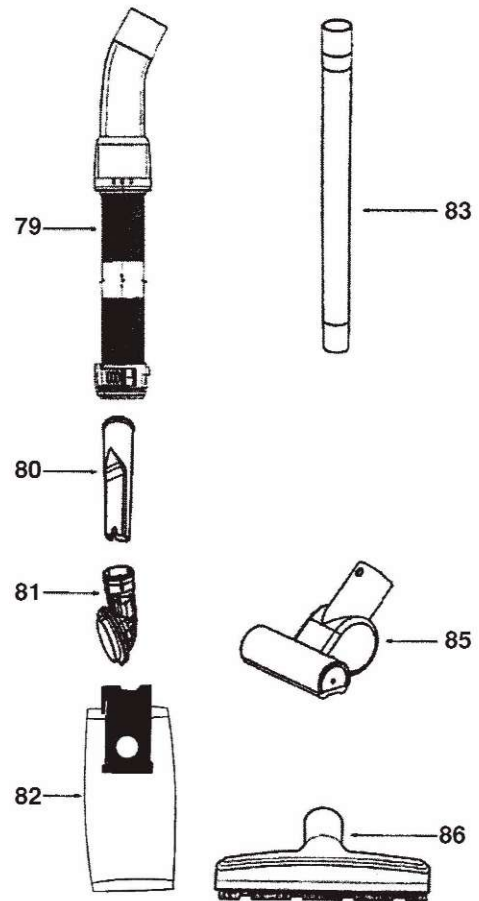

ELECTROLUX

Original & Replacement

APTITUDE

Model EL5010A

Original & Replacement

ELECTROLUX

APTITUDE
Model EL5010A

KEY	PART NO.	DESCRIPTION	KEY	PART NO.	DESCRIPTION
1	E-61038-2	Switch/Electronic Ass'y	51	E-39198	Body Release Spring
2	E-59667-7	Potentiometer Slider Pin	52	E-39197B-355N	Body Release Pedal
3	E-15551-398P	Front Handle	53	E-39255-355N	Height Adjustment Actuator
4	E-39327	Speed Control Module	54	E-59792	End Cap Spacer
5	E-59668-2	Neon Lamp	55	E-39193-3	Bristled End Caps
6	E-39178	Rocker Switch	56	E-60440	Belt 2 Pk
7	E-60856	Screw	57	E-59951	Felt Gasket
8	E-39216-355N	Blanking Plug	58	E-28443-4SV	Sole Plate & Gasket Ass'y
9	E-39214	Cable Clamp	59	E-60598-4	1/4 Turn Fastener
10	E-60856	Screw	60	E-39865-392P	Grill Exhaust & Graphics
11	E-39179-119N	Switch Holder	61	E-EL012W	Washable HEPA Filter
12	E-28197-4SV	Bulkhead	61	ER-1881	HEPA Filter Washable DvC
13	E-39180	Secondary Filter	61	ER-1831	HEPA Filter Washable ENV
14	E-39878-1	Rear Wheel	62	E-28293-313N	Headlight Lens
15	E-39171	Exhaust Chamber Seal	63	E-54669-2	Screw
16	E-59669-3	Lower Hose	64	E-60987-4	Motor Cover Ass'y
17	E-39187SV	Bent End Cup Ass'y	65	E-60856	Screw
18	E-39170-355N	Hand Grip	66	E-57940-1	Headlight Lamp
19	E-60856	Screw	66	HR-3500	Headlight lamp
20	E-61025	Washer	67	E-38828B-2	Headlight Ass'y
21	E-53238-40	Screw	68	SS-3270	Wire Nut
22	E-39189-355N	Tool Clip	69	SS-8017	Cable Tie
23	E-39162-4	Carry Handle Ass'y	70	E-70910	On-Sert
24	E-28196-355N	Grip - Carry Handle	71	E-39584-12	Cord
25	E-60598-4	1/4 Turn Fastener	72	E-59847-5	Lead Ass'y
26	E-28212A-2	Rear Air Tube Ass'y	73	E-59847-3	Lead Ass'y
27	E-60856	Screw	74	E-28226-4	Exhaust Chamber
28	E-60810	Washer	75	E-28253	Sealing Sheet
29	E-59675-119N	Cord Hook	76	E-60948-3	Motor Ass'y
30	E-59680	Rivet	77	E-15572	Suspension Ring
31	E-39196-355N	Hose Retainer	78	E-59692A	Suspension Block
32	E-60949-8	Body Assembly	79	E-60470-2	Transparent Hose Ass'y
33	E-59830-316N	Ring - Journal	80	E-28251-355N	Crevice Tool
34	E-59657	Rear Wheel Axle	81	E-60990-3	Combination Brush Bristled
35	E-39331A-2	Front Cover Latch	82	E-61525	Paper Bag Style DX 3 Pk
36	E-60808-10	Front Cover W/Seal	82	EXR-14435	Paper Bag DvC 4 Pk
37	E-61027	Spring	82	EXR-1443	Paper Bag ENV 5 Pk
38	E-28187-119N	Lever Arm	83	E-71119-1	Extension Tube
39	E-15489-119N	Wheel Carriage	85	E-28612A	Turbo Nozzle Ass'y
40	E-39168	Front Wheel	86	E-39632-1	Deluxe 14" Floor Tool
41	E-39253A	Axle			
42	E-28446-1	Wire Harness			
43	E-60988-2	Base Ass'y			
44	E-59951	Felt Gasket			
45	E-60989-2	Brushroll Ass'y 14"			
46	E-39151A-355N	Height Adjustment Knob			
47	E-60986-5	Hood & Graphics Ass'y			
48	E-60856	Screw			
49	E-39267-316N	Hose Adapter			
50	E-60856	Screw			