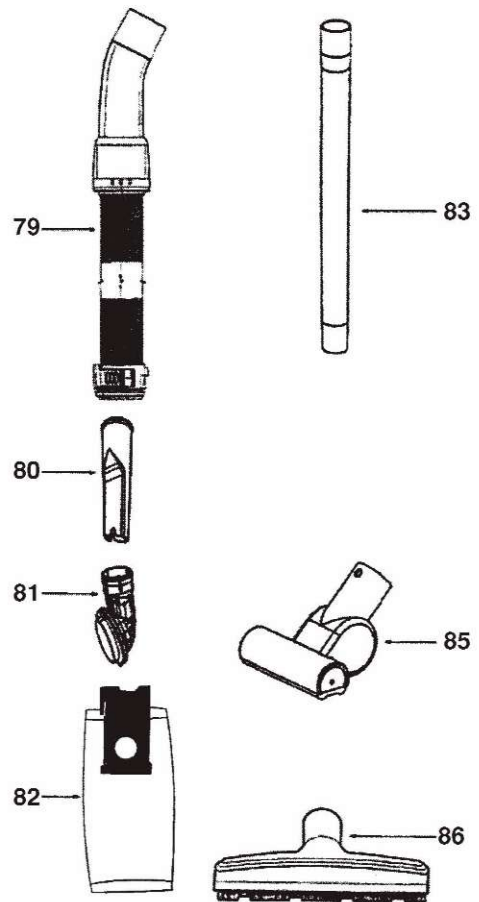

ELECTROLUX

Original & Replacement

APTITUDE

Model EL5010A

Original & Replacement

ELECTROLUX

APTITUDE
Model EL5010A

KEY	PART NO.	DESCRIPTION	KEY	PART NO.	DESCRIPTION
1	E-61038-2	Switch/Electronic Ass'y	51	E-39198	Body Release Spring
2	E-59667-7	Potentiometer Slider Pin	52	E-39197B-355N	Body Release Pedal
3	E-15551-398P	Front Handle	53	E-39255-355N	Height Adjustment Actuator
4	E-39327	Speed Control Module	54	E-59792	End Cap Spacer
5	E-59668-2	Neon Lamp	55	E-39193-3	Bristled End Caps
6	E-39178	Rocker Switch	56	E-60440	Belt 2 Pk
7	E-60856	Screw	57	E-59951	Felt Gasket
8	E-39216-355N	Blanking Plug	58	E-28443-4SV	Sole Plate & Gasket Ass'y
9	E-39214	Cable Clamp	59	E-60598-4	1/4 Turn Fastener
10	E-60856	Screw	60	E-39865-392P	Grill Exhaust & Graphics
11	E-39179-119N	Switch Holder	61	E-EL012W	Washable HEPA Filter
12	E-28197-4SV	Bulkhead	61	ER-1881	HEPA Filter Washable DvC
13	E-39180	Secondary Filter	61	ER-1831	HEPA Filter Washable ENv
14	E-39878-1	Rear Wheel	62	E-28293-313N	Headlight Lens
15	E-39171	Exhaust Chamber Seal	63	E-54669-2	Screw
16	E-59669-3	Lower Hose	64	E-60987-4	Motor Cover Ass'y
17	E-39187SV	Bent End Cup Ass'y	65	E-60856	Screw
18	E-39170-355N	Hand Grip	66	E-57940-1	Headlight Lamp
19	E-60856	Screw	66	HR-3500	Headlight lamp
20	E-61025	Washer	67	E-38828B-2	Headlight Ass'y
21	E-53238-40	Screw	68	SS-3270	Wire Nut
22	E-39189-355N	Tool Clip	69	SS-8017	Cable Tie
23	E-39162-4	Carry Handle Ass'y	70	E-70910	On-Sert
24	E-28196-355N	Grip - Carry Handle	71	E-39584-12	Cord
25	E-60598-4	1/4 Turn Fastener	72	E-59847-5	Lead Ass'y
26	E-28212A-2	Rear Air Tube Ass'y	73	E-59847-3	Lead Ass'y
27	E-60856	Screw	74	E-28226-4	Exhaust Chamber
28	E-60810	Washer	75	E-28253	Sealing Sheet
29	E-59675-119N	Cord Hook	76	E-60948-3	Motor Ass'y
30	E-59680	Rivet	77	E-15572	Suspension Ring
31	E-39196-355N	Hose Retainer	78	E-59692A	Suspension Block
32	E-60949-8	Body Assembly	79	E-60470-2	Transparent Hose Ass'y
33	E-59830-316N	Ring - Journal	80	E-28251-355N	Crevice Tool
34	E-59657	Rear Wheel Axle	81	E-60990-3	Combination Brush Bristled
35	E-39331A-2	Front Cover Latch	82	E-61525	Paper Bag Style DX 3 Pk
36	E-60808-10	Front Cover W/Seal	82	EXR-14435	Paper Bag DvC 4 Pk
37	E-61027	Spring	82	EXR-1443	Paper Bag ENv 5 Pk
38	E-28187-119N	Lever Arm	83	E-71119-1	Extension Tube
39	E-15489-119N	Wheel Carriage	85	E-28612A	Turbo Nozzle Ass'y
40	E-39168	Front Wheel	86	E-39632-1	Deluxe 14" Floor Tool
41	E-39253A	Axle			
42	E-28446-1	Wire Harness			
43	E-60988-2	Base Ass'y			
44	E-59951	Felt Gasket			
45	E-60989-2	Brushroll Ass'y 14"			
46	E-39151A-355N	Height Adjustment Knob			
47	E-60986-5	Hood & Graphics Ass'y			
48	E-60856	Screw			
49	E-39267-316N	Hose Adapter			
50	E-60856	Screw			

NLA = No Longer Available