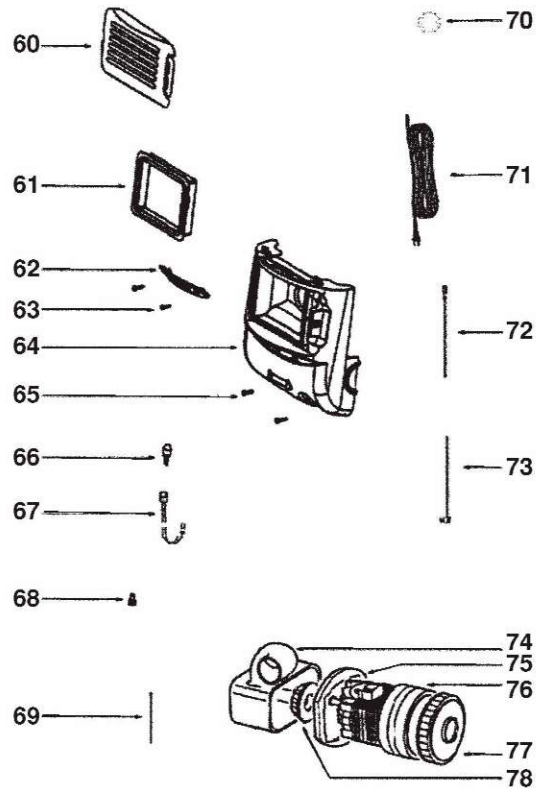

ELECTROLUX

Original & Replacement

APTITUDE

Model EL5010A

Original & Replacement

ELECTROLUX

APTITUDE
Model EL5010A

KEY	PART NO.	DESCRIPTION	KEY	PART NO.	DESCRIPTION
1	E-61038-2	Switch/Electronic Ass'y	51	E-39198	Body Release Spring
2	E-59667-7	Potentiometer Slider Pin	52	E-39197B-355N	Body Release Pedal
3	E-15551-398P	Front Handle	53	E-39255-355N	Height Adjustment Actuator
4	E-39327	Speed Control Module	54	E-59792	End Cap Spacer
5	E-59668-2	Neon Lamp	55	E-39193-3	Bristled End Caps
6	E-39178	Rocker Switch	56	E-60440	Belt 2 Pk
7	E-60856	Screw	57	E-59951	Felt Gasket
8	E-39216-355N	Blanking Plug	58	E-28443-4SV	Sole Plate & Gasket Ass'y
9	E-39214	Cable Clamp	59	E-60598-4	1/4 Turn Fastener
10	E-60856	Screw	60	E-39865-392P	Grill Exhaust & Graphics
11	E-39179-119N	Switch Holder	61	E-EL012W	Washable HEPA Filter
12	E-28197-4SV	Bulkhead	61	ER-1881	HEPA Filter Washable DvC
13	E-39180	Secondary Filter	61	ER-1831	HEPA Filter Washable ENV
14	E-39878-1	Rear Wheel	62	E-28293-313N	Headlight Lens
15	E-39171	Exhaust Chamber Seal	63	E-54669-2	Screw
16	E-59669-3	Lower Hose	64	E-60987-4	Motor Cover Ass'y
17	E-39187SV	Bent End Cup Ass'y	65	E-60856	Screw
18	E-39170-355N	Hand Grip	66	E-57940-1	Headlight Lamp
19	E-60856	Screw	66	HR-3500	Headlight lamp
20	E-61025	Washer	67	E-38828B-2	Headlight Ass'y
21	E-53238-40	Screw	68	SS-3270	Wire Nut
22	E-39189-355N	Tool Clip	69	SS-8017	Cable Tie
23	E-39162-4	Carry Handle Ass'y	70	E-70910	On-Sert
24	E-28196-355N	Grip - Carry Handle	71	E-39584-12	Cord
25	E-60598-4	1/4 Turn Fastener	72	E-59847-5	Lead Ass'y
26	E-28212A-2	Rear Air Tube Ass'y	73	E-59847-3	Lead Ass'y
27	E-60856	Screw	74	E-28226-4	Exhaust Chamber
28	E-60810	Washer	75	E-28253	Sealing Sheet
29	E-59675-119N	Cord Hook	76	E-60948-3	Motor Ass'y
30	E-59680	Rivet	77	E-15572	Suspension Ring
31	E-39196-355N	Hose Retainer	78	E-59692A	Suspension Block
32	E-60949-8	Body Assembly	79	E-60470-2	Transparent Hose Ass'y
33	E-59830-316N	Ring - Journal	80	E-28251-355N	Crevice Tool
34	E-59657	Rear Wheel Axle	81	E-60990-3	Combination Brush Bristled
35	E-39331A-2	Front Cover Latch	82	E-61525	Paper Bag Style DX 3 Pk
36	E-60808-10	Front Cover W/Seal	82	EXR-14435	Paper Bag DvC 4 Pk
37	E-61027	Spring	82	EXR-1443	Paper Bag ENV 5 Pk
38	E-28187-119N	Lever Arm	83	E-71119-1	Extension Tube
39	E-15489-119N	Wheel Carriage	85	E-28612A	Turbo Nozzle Ass'y
40	E-39168	Front Wheel	86	E-39632-1	Deluxe 14" Floor Tool
41	E-39253A	Axle			
42	E-28446-1	Wire Harness			
43	E-60988-2	Base Ass'y			
44	E-59951	Felt Gasket			
45	E-60989-2	Brushroll Ass'y 14"			
46	E-39151A-355N	Height Adjustment Knob			
47	E-60986-5	Hood & Graphics Ass'y			
48	E-60856	Screw			
49	E-39267-316N	Hose Adapter			
50	E-60856	Screw			