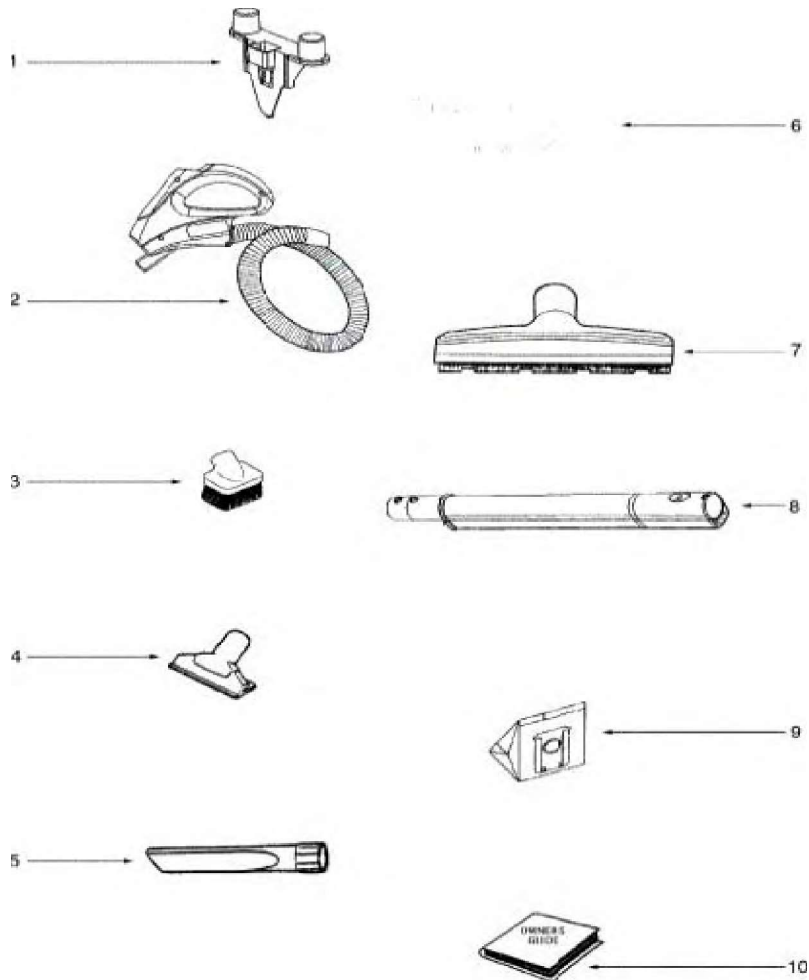

Accessories - EL6988E

E

Ref #	Part	Description	Comments	Qty
1	76161-366N	CADDY - TOOL		
2	61977-5	POWERHEAD HOSE ASSEMBLY -		
3	75986	NOZZLE - DUSTING BRUSH		
4	75985	NOZZLE - FURNITURE		
5	76250	NOZZLE - CREVICE		
7	75973-1	FLOOR & WALL BRUSH ASSEMB		
8	75979A-1	TELESCOPIC WAND ASSY.		
9	EL200B	S BAG CLASSIC	Pkg of 5.	
10	81745	OWNERS GUIDE		
	15821	Dust Bage		
	SF119262-74	Dust Bag		
	15812	Dust Bag		
	045027-355N	Sumo Adapter