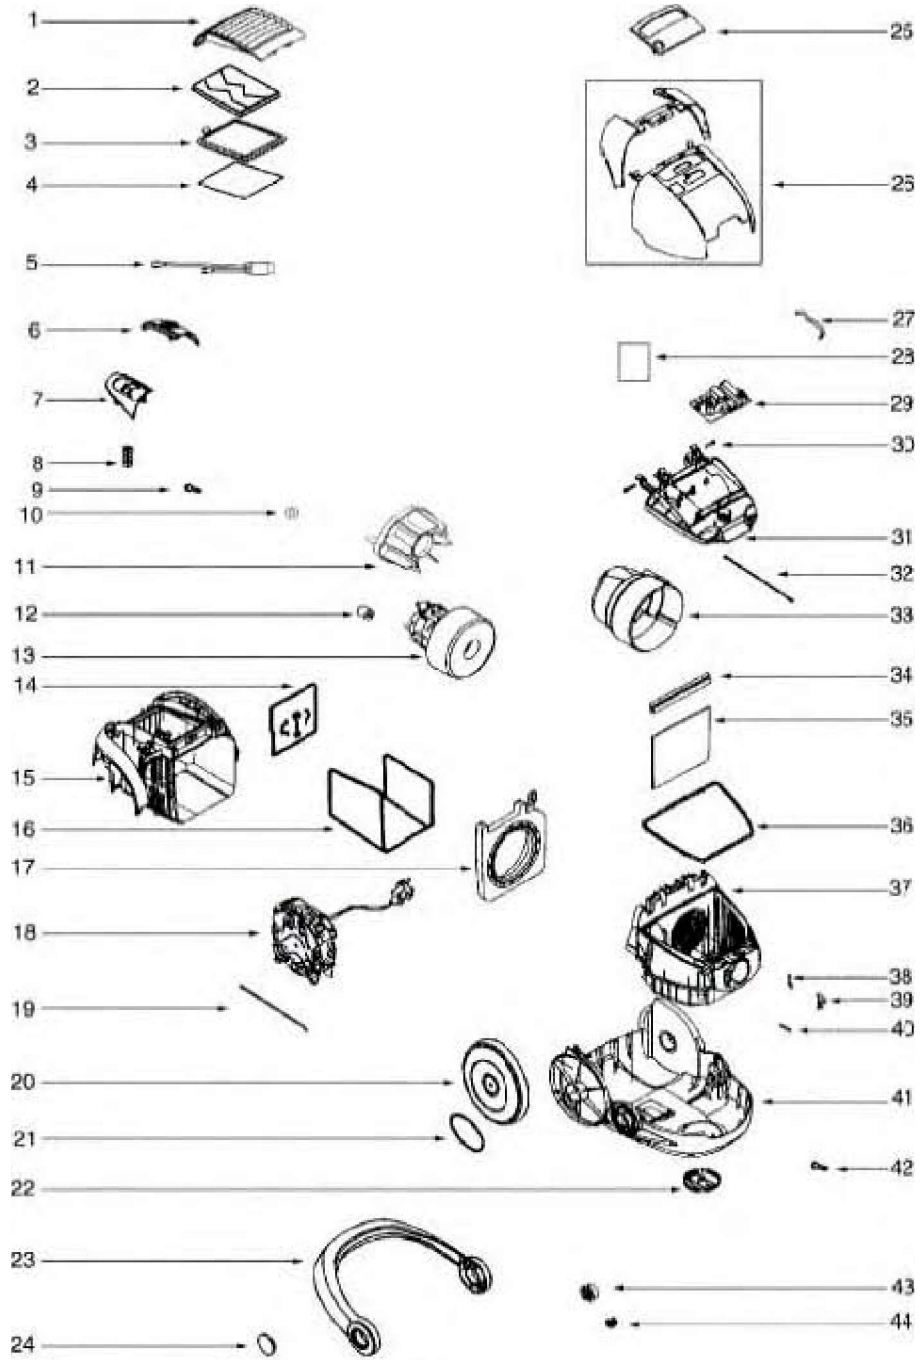

Canister - EL6988E

Canister - EL6988E

Ref #	Part	Description	Comments	Qty
1	1130602-40	FILTER LID & GRAPHICS ASS		
2	1130617-01	ABSORBENT - FILTER LID		
3	EL012W	WASHABLE HEPA FILTER		
4	2192645-02	GASKET - FILTER		
5	1130274-05	POWER OUTLET COMPLETE		
6	1050823-35	PEDAL - ON/OFF		
7	1050892-20	PEDAL - CORD WINDER		
8	61403	SPRING - PKGD		
9	62109-2	ELECTROLUX SCREW PACKAGE		
10	61890	SEALING WASHER PACKAGE		
11	1131236-02	ADAPTER MOTOR		
12	1050808-01	SUPPORT - MOTOR		
13	63160	MOTOR ASSY - PACKAGED		
14	1050868-01	ABSORBENT - MOTOR HOUSING		
15	1050889-03	HOUSING - MOTOR		
16	1050869-02	ABSORBENT - MOTOR HOUSING		
17	1131237-02	SEAL MOTOR FRONT		
18	2198341 -02	CORDWINDER CPL.		
19	2192497-04	WIRE PCB/MOT S/TCO 18AWG		
20	1130608-08	REAR WHEEL		
21	1130614-03	REAR WHEEL COVER		
22	1130205-07	FRONT WHEEL ASSY		
23a	1130616-01	HANDLE		
23b	1130613-13	BUMPER - HANDLE		
24	1130609-04	CAP - HANDLE		
25	1050888-62	DISPLAY		
26	1128898-01	PCB ASSEMBLY		
27	117250-06	HOSE - COOLING		
28	1130249-01	SEAL - PCB SMALL		
29	1128898-51	PCB ASSEMBLY		
30	61409	SHAFT -PKGD		
31	1130340-04	COVER - FRONT INNER		
32	1130247-15	WIRE		
33	1130250-05	COVER - MOTOR		
34	1130272-02	HOLDER - MOTOR FILTER		
35	1130535-01	FILTER - MOTOR		
36	117979-05	SEAL - LID		
37	1050803-03	MODULE - DUST BAG		
38	61415	FLAP SPRING (NLA)		
39	1050819-02	LOCK - LID		
40	1050873-02	TUBE - CORDWINDER COOLING		
41	1130620-12	BOTTOM PART WITH WHEELS		
42	62109-1	ELECTROLUX SCREW PACKAGE		
43	1050812-01	BUSHING - HANDLE		
44	61418	LOCK -PKGD		