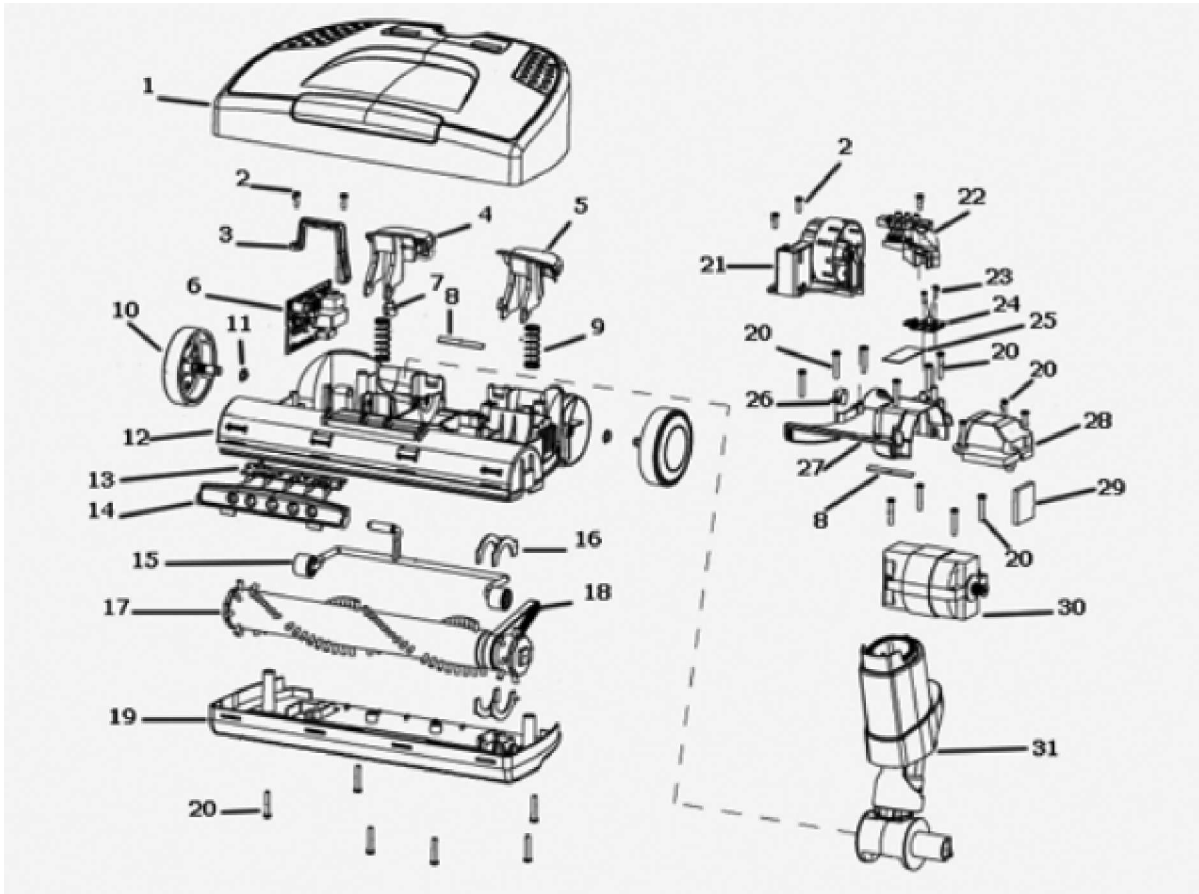

Powerhead - EL10A - EL6988E

Ref #	Part	Description	Comments	Qty
1	NUE-017-5	HOOD ASSEMBLY (ELECTROLUX		
2	63399-1	SCREW PACKAGE		
3	NUE-149-119N	PCB FIX BRACKET		
4	78188-1	HGT ADJ PEDAL & GRAPHICS		
5	78190-1	HANDLE RELEASE & GRAPHICS		
6	NUE-012A	UNIT MAIN PCB ASSEMBLY		
7	NUE-206	INSERT - PEDAL		
8	NUE-408	T-JOINT SEALING FELT		
9	NUE-208	SPRINT FOR PIVOT ARM		
10	NUE-014-2	REAR WHEEL ASSEMBLY		
11	54432-2	PACKAGE - RETAINING RING		
12	16099-2	BASE ASSEMBLY - CARTONED		
13	NUE-010	HEADLIGHT PCB ASSEMBLY		
14	NUE-150-392P	LED FIX COVER		
15	NUE-004	FRONT AXLE ASSEMBLY		
16	NUE-407	FILTER WASHER - LOWER		
17	61699-3			
18	NUE-401	POLY V5 BELT		
19	NUE-131-453N	SOLE PLATE		
20	63399-2	SCREW PACKAGE		
21	NUE-007	ACTUATOR ASSEMBLY		
22	NUE-011	HEIGHT INDICATOR ASSEMBLY		
23	63399-3	SCREW PACKAGE		
24	NUE-013	OVERLOAD INDICATOR PCB AS		
25	NUE-411	FOAM PAD		
26	NUE-219	SPRING PLATE		
27	NUE-103-119N	AIR CHANNEL COVER		
28	NUE-107-119N	MOTOR COVER		
29	NUE-413	VENT FOAM FOR MOTOR		
30	NUE-006	MOTOR ASSEMBLY		
31A	NUE-003A-1	COUPLING ASSEMBLY		
31B	NUE-109-366N	C-CLAMP		
	EL10A