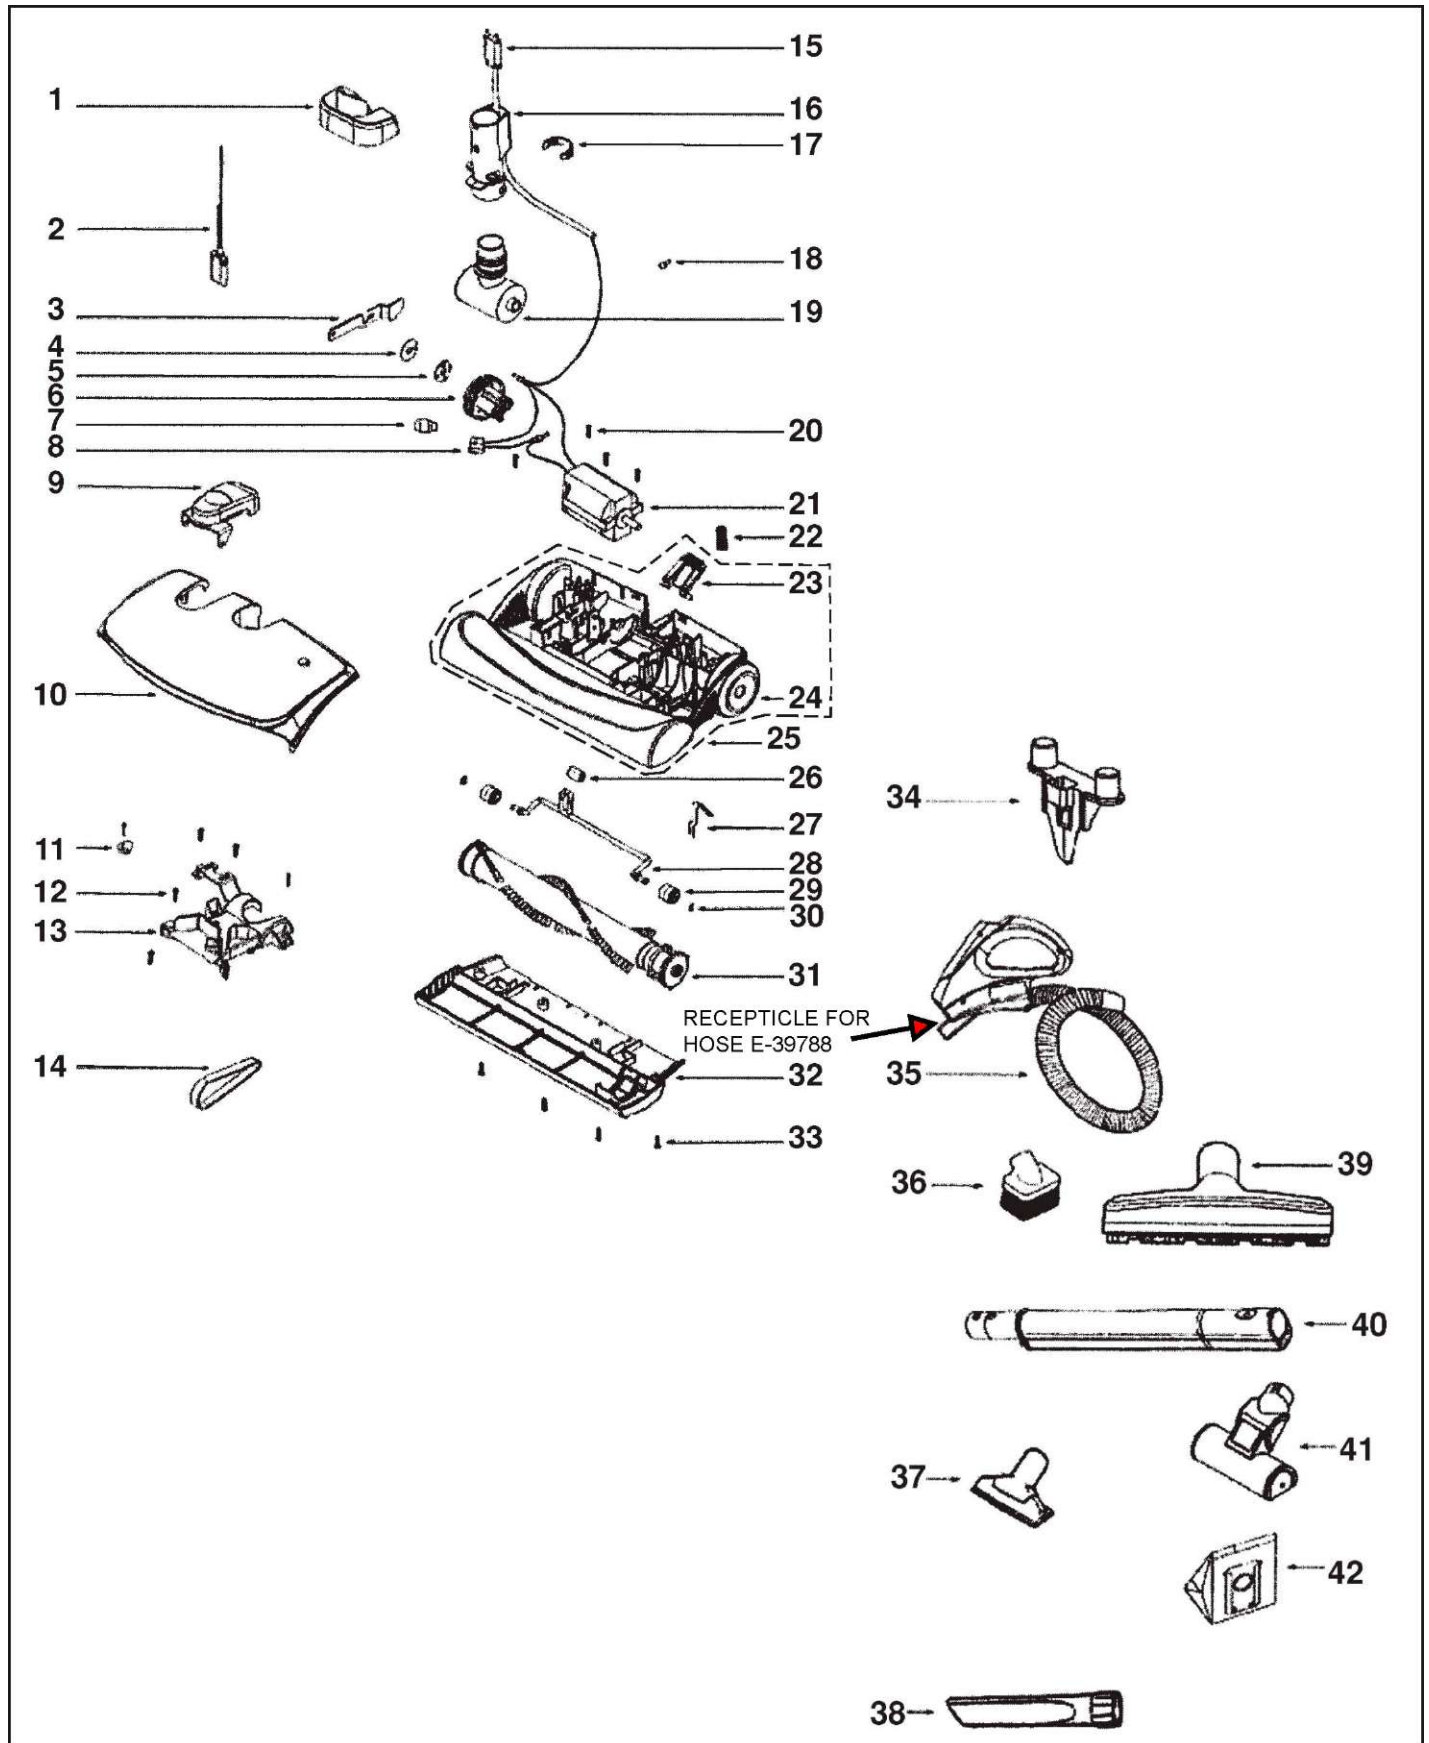

ELECTROLUX Original & Replacement

OXYGEN POWERHEAD & ACCESSORIES

Models EL6988A, EL6989A

Original & Replacement **ELECTROLUX**

OXYGEN POWERHEAD & ACCESSORIES

Models EL6988A, EL6989A

KEY	PART NO.	DESCRIPTION	KEY	PART NO.	DESCRIPTION
1	E-39967	Quick Release Pedal	28	E-61749	Front Axle
2	E-61722	Female Wand Receptacle With Leads	29	E-61750	Front Wheel
3	E-61723	Pivot Arm	30	E-61752	E-Ring
4	E-61724	Cam Disk	31	E-61699-1	Brushroll
5	E-61725	Cam Lock Ass'y	32	E-61753	Sole Plate
6	E-61726	Height Adjustment Knob	33	E-61733	Screw
7	E-61682	Light Bulb		E-74594	Reset Switch
8	E-61727	Light Socket	34	E-72040A	Tool Caddy
9	E-61728	Pedal Ass'y	35	E-61977-2	Hose Ass'y
10	E-61730-1	Hood Ass'y	36	E-54505-4	Dusting Brush
11	E-61731	Clip	37	E-22713-10	Upholstery Nozzle Ass'y
12	E-61733	Screw	38	E-27237-355N	Crevice Tool
13	E-61734	Air Duct Cover Ass'y	39	E-39632-1	Deluxe 14" Floor Tool
14	E-75614	Cogged Belt 3/8"	40	E-39422-3	Direct Connect Wand Ass'y 17 1/2"
15	E-61735	Power Cord	41	E-28612A-3	Turbo Nozzle Ass'y
16	E-39970	Coupling	42	E-EL200B	Style S Bag Classic 5 Pk
17	E-39971	C-Clamp	42	NLA	Style S Bag Clinic Micron 4 Pk (Order E-EL200B)
18	SS-3270	Wire Nut	42	EXR-14455	Style S Bag Micro-lined DvC 4 Pk
19	E-39973	Pivot Elbow	42	EXR-1445	Style S Bag Micro Filtration Envirocare 4 Pk
20	E-61733	Screw			
21	E-61740-1	Motor			
22	E-61742	Spring			
23	E-61743	Foot Pedal			
24	E-61744	Rear Wheel			
25	E-61746-2	Base Ass'y (Incl. 23, 24)			
26	E-61747	Cam Bearing			
27	E-61748	Spring			