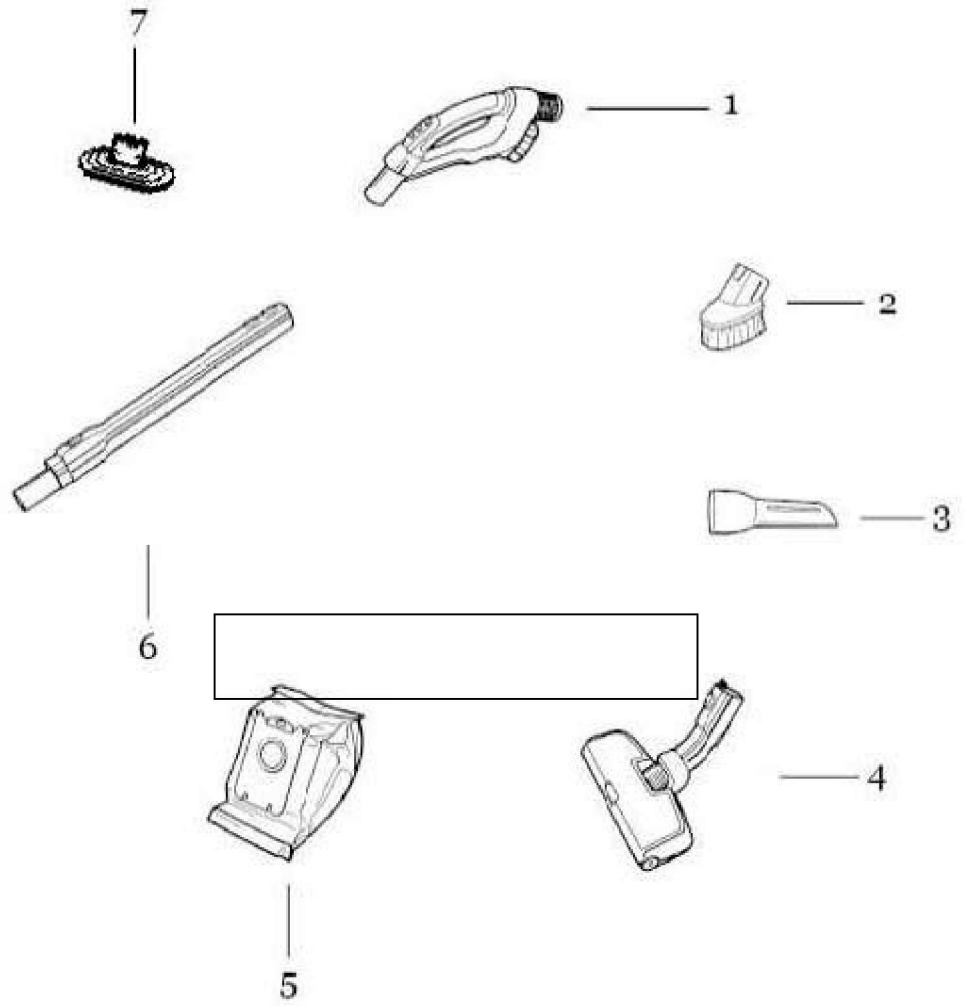

Accessories - EL7000A

Accessories - EL7000A

Ref #	Part	Description	Comments
1	E-1131404-02	HOSE - SUMO ACTIVE	Hose included.
2	E-54505-5	DUSTING BRUSH - PACKAGED	
3	E-1131407-01	NOZZLE - CREVICE	
4	E-1131400-02	NOZZLE - SUMO ACTIVE	
5	E-EL200B	S BAG CLINIC	
6	E-1131402-02	TUBE - SUMO ACTIVE	
7	E-75985	NOZZLE - FURNITURE