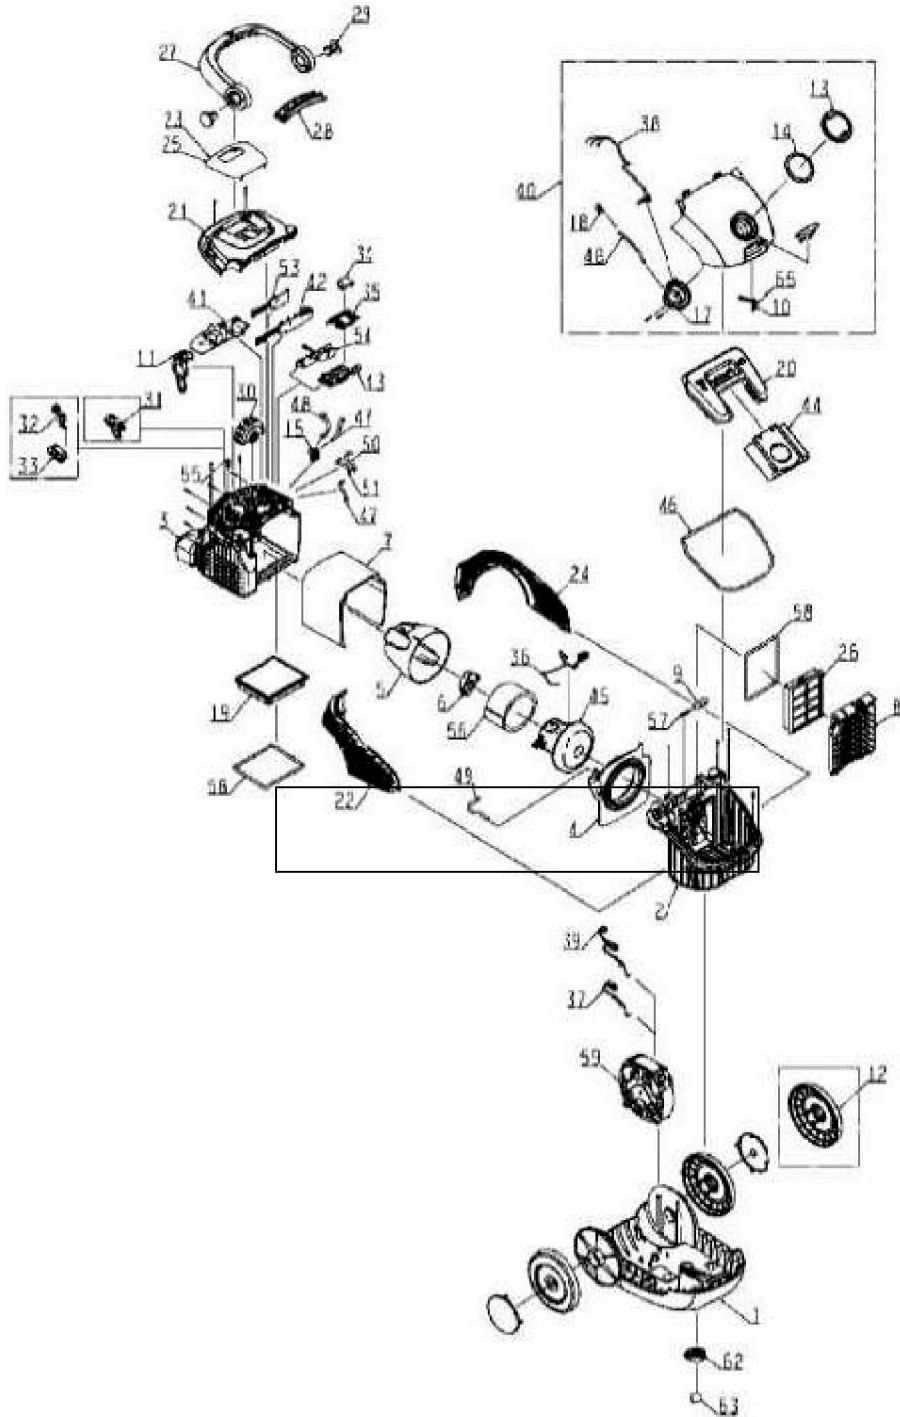

----- Manual continues below -----

Canister - EL7000A

Ref #	Part	Description	Comments
1	E-1130900-01	BOTTOM PART	
2	E-1130901-02	DUST CONTAINER	
3	E-1130902-01	MOTOR HOUSING	
4	E-1130903-02	SEALING - MOTOR	
5	E-1130904-01	MOTOR COVER - HOUSING	
6	E-1130909-01	SUSPENSION - REAR DOM	
7	E-1130910-01	ABSORBENT - MOTORHOUSE	
8	E-1130911-01	HOLDER - FILTER	
9	E-1130912-01	NO FILTER SAFETY DEV	
10	E-1130914-01	NO BAG SAFETY DEVICE	
11	E-1130916-01	BRACKET - NOZZLE PARK	
13	E-1130919-01	COVER - HOSE CONNECT	
14	E-1130920-01	RING - HOSE CONNECTION	
15	E-1130923-01	GROMMET	
17	E-1130927-01	SLEEVE - HOSE CONNECTION	
18	E-1130928-01	GROMMET - FRONT COVER	
19	E-1130929-01	FILTER - PERMANENT F2	
20	E-1130930-01	HOLDER - BAG	
21	E-1130934-09	COVER - REAR SATINE CAYEN	
22	E-1130935-02	DIFFUSOR - COMPLETE OUTLE	
24	E-1130937-02	DIFFUSOR - COMPLETE OUTLE	
25	E-1130938-03	DISPLAY - LEVEL 4	
26	E-1130939-01	FILTER - O2 NON WASH	
27	E-1130940-01	HANDLE	
28	E-1130941-01	GRIP - HANDLE	
29	E-63159	HANDLE PIN PACKAGE	10 in package.
33	E-1130946-01	PEDAL - CORDWINDER	
34	E-1130949-02	LIGHT CONDUCTOR	
35	E-1130950-02	REFLECTOR	
36	E-1130969-01	CABLE - MOTOR TERMO UL	
38	E-1130958-01	CABLE - POWER OUTLET	
40	E-1130967-16	COVER & GRAPHICS CPL	
43a	E-1180110-52		
43b	E-1180111-01	MODULE - BAG/FILTER UL	
43c	E-1180113-01	MODULE - AUTSU MO UL	
43d	E-1180115-01	MODULE - POWER SUPPLY UL	
44	E-EL200B	S BAG CLASSIC	
45	E-63160	MOTOR ASSY - PACKAGED	
46	E-115857-05	SEALING	
47	E-117990-15	HOSE - COOLING 100 MM EPD	
48	E-117990-12	HOSE - COOLING 115 MM EPD	
49	E-117990-16	HOSE - COOLING 135 MM EPD	
50	E-117990-14	HOSE - COOLING 80 MM EPDM	
51	E-117990-13	HOSE - COOLING 65 MM EPDM	
55	E-63157	SPRING PACKAGE	10 in package.
57	E-63158	SPRING PACKAGE	10 in package.
58	E-1130289-01	SEAL	
59	E-1128341-41	CORD WINDER CPL UL RIGHT	
60	E-1130608-03	REAR WHEEL	
61	E-1130614-03	REAR WHEEL COVER	
62	E-1096042-03	WHEEL SUPPORT	
63	E-1129038-01	FRONT WHEEL CPL.	
65	E-63147	SPRING PACKAGE	10 in package.
999	E-1130975-99	CIRCUIT DIAGRAM - L4 UL	Circuit diagram, not shown
12	E-1130608-03	REAR WHEEL	