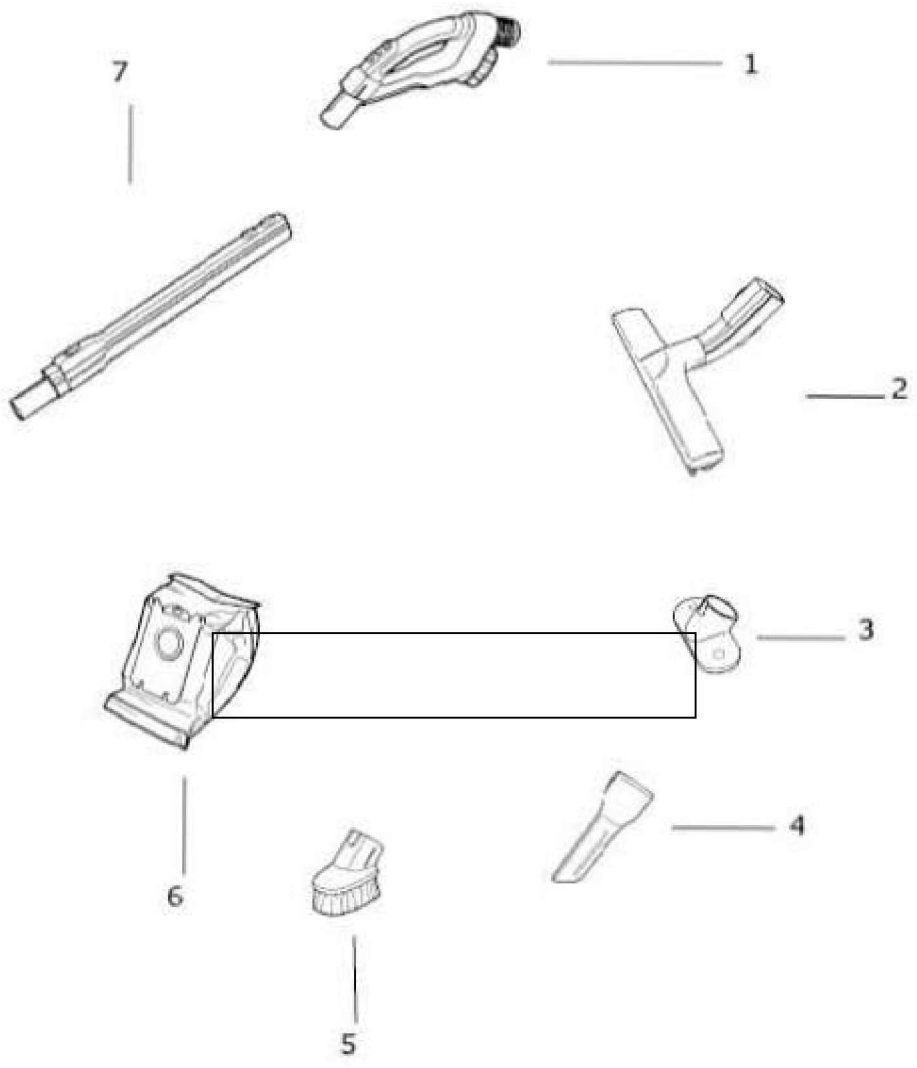

Due to manufacturer design changes,  
several styles of elbow/connector assy  
are available.

Refer to images to insure correct  
part is ordered !

E-NUE-003

E-75810-1

E-39970

Ref #	Part	Description	Comments
1	E-75614	BELT - COGGED	
2	E-63153	WASHER PACKAGE	
3	E-61682	LIGHT BULB	
4	E-61727	LIGHT SOCKET	
5	E-61 740-1	MOTOR ASSEMBLY - CARTONED	
6	E-63155	SCREW PACKAGE	
16	E-61699-1	BRUSHROLL ASSY - CARTONED	
10	E-61728	PEDAL ASSEMBLY	
9	E-61 730-2	HOOD ASSEMBLY - PACKAGED	
11	E-63155	SCREW PACKAGE	
13	E-74594	SWITCH - RESET	
14	E-63154	C-CLAMP PACKAGE	
8	E-75810-1	Elbow (Refer to images on previous page)	
17	E-61753	SOLE PLATE ASSEMBLY	10 per package.
18	E-76136		
19	E-61750	FRONT WHEEL	
20	E-63153	WASHER PACKAGE	
21	E-61752	E-RING PACKAGE	
22	E-61749	FRONT AXLE	
23	E-61 747	CAM BEARING	
24	E-61 746-3	BASE ASSEMBLY - PACKAGED	
25	E-61748	SPRING	
26	E-61734	AIR DUCT COVER ASSEMBLY	
28	E-75922-3	POWERHEAD ASSY (BETA-SUMO)	Powerhead Assy. complet
7	E-58313	WIRE SPLICE 5	
15	E-39973-2	T-JOINT ASSEMBLY	
12	E-58430	CLAMP CABLE	

Ref #	Part	Description	Comments
1	E-61054-3	Hose Assembly	
2	E-75973-1	FLOOR & WALL BRUSH ASSEMB	
3	E-75985	NOZZLE - FURNITURE	
4	E-1131407-01	NOZZLE - CREVICE	
5	E-1131406-01	NOZZLE - DUSTING BRUSH	
6	E-EL200B	S BAG CLASSIC	
7	E-75979-1	TLSCPC WAND ASSY (SUMO 12	