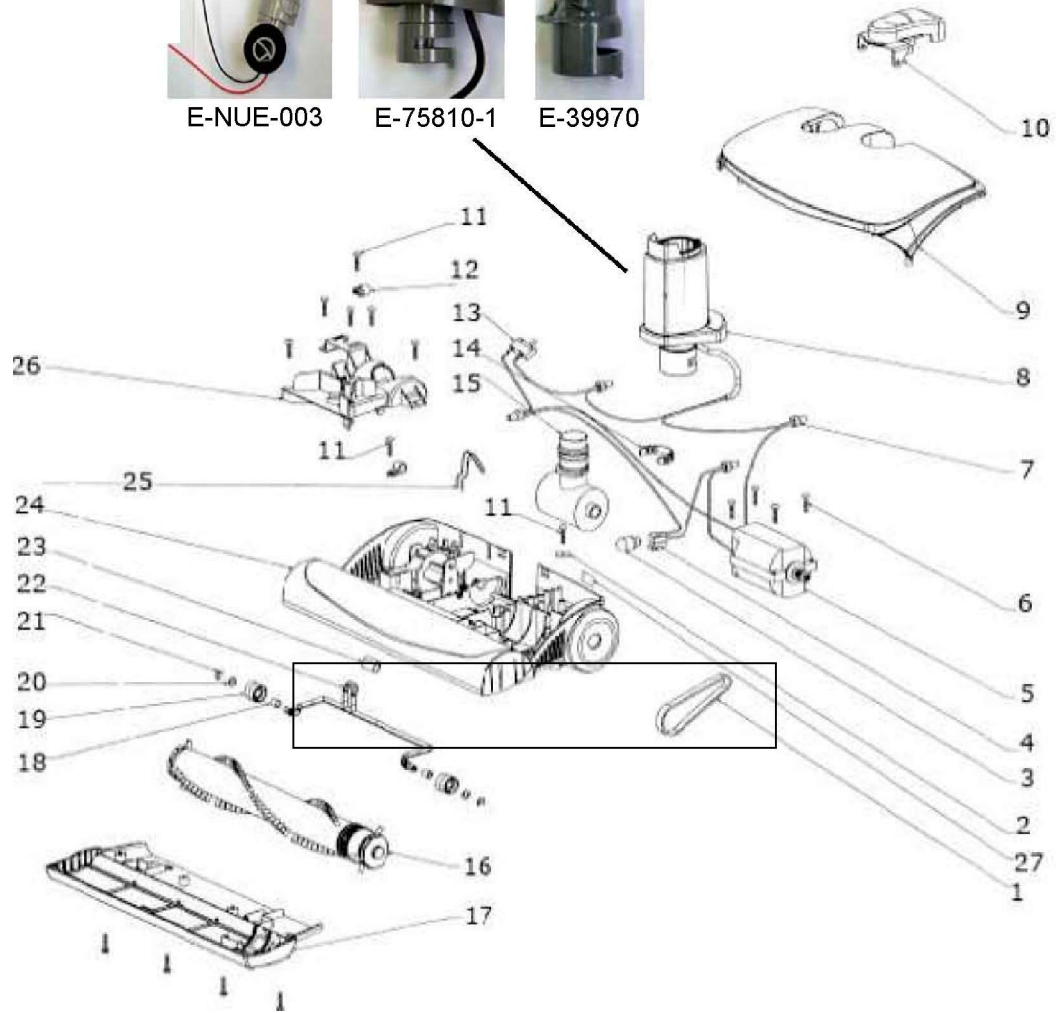

Due to manufacturer design changes,  
several styles of elbow/connector assy  
are available.

Refer to images to insure correct  
part is ordered !

E-NUE-003

E-75810-1

E-39970

Ref #	Part	Description	Comments
1	E-75614	BELT - COGGED	
2	E-63153	WASHER PACKAGE	
3	E-61682	LIGHT BULB	
4	E-61727	LIGHT SOCKET	
5	E-61 740-1	MOTOR ASSEMBLY - CARTONED	
6	E-63155	SCREW PACKAGE	
16	E-61699-1	BRUSHROLL ASSY - CARTONED	
10	E-61728	PEDAL ASSEMBLY	
9	E-61 730-2	HOOD ASSEMBLY - PACKAGED	
11	E-63155	SCREW PACKAGE	
13	E-74594	SWITCH - RESET	
14	E-63154	C-CLAMP PACKAGE	
8	E-75810-1	Elbow (Refer to images on previous page)	
17	E-61753	SOLE PLATE ASSEMBLY	10 per package.
18	E-76136		
19	E-61750	FRONT WHEEL	
20	E-63153	WASHER PACKAGE	
21	E-61752	E-RING PACKAGE	
22	E-61749	FRONT AXLE	
23	E-61 747	CAM BEARING	
24	E-61 746-3	BASE ASSEMBLY - PACKAGED	
25	E-61748	SPRING	
26	E-61734	AIR DUCT COVER ASSEMBLY	
28	E-75922-3	POWERHEAD ASSY (BETA-SUMO)	Powerhead Assy. complet
7	E-58313	WIRE SPLICE 5	
15	E-39973-2	T-JOINT ASSEMBLY	
12	E-58430	CLAMP CABLE	

Ref #	Part	Description	Comments
1	E-61054-3	Hose Assembly	
2	E-75973-1	FLOOR & WALL BRUSH ASSEMB	
3	E-75985	NOZZLE - FURNITURE	
4	E-1131407-01	NOZZLE - CREVICE	
5	E-1131406-01	NOZZLE - DUSTING BRUSH	
6	E-EL200B	S BAG CLASSIC	
7	E-75979-1	TLSCPC WAND ASSY (SUMO 12	