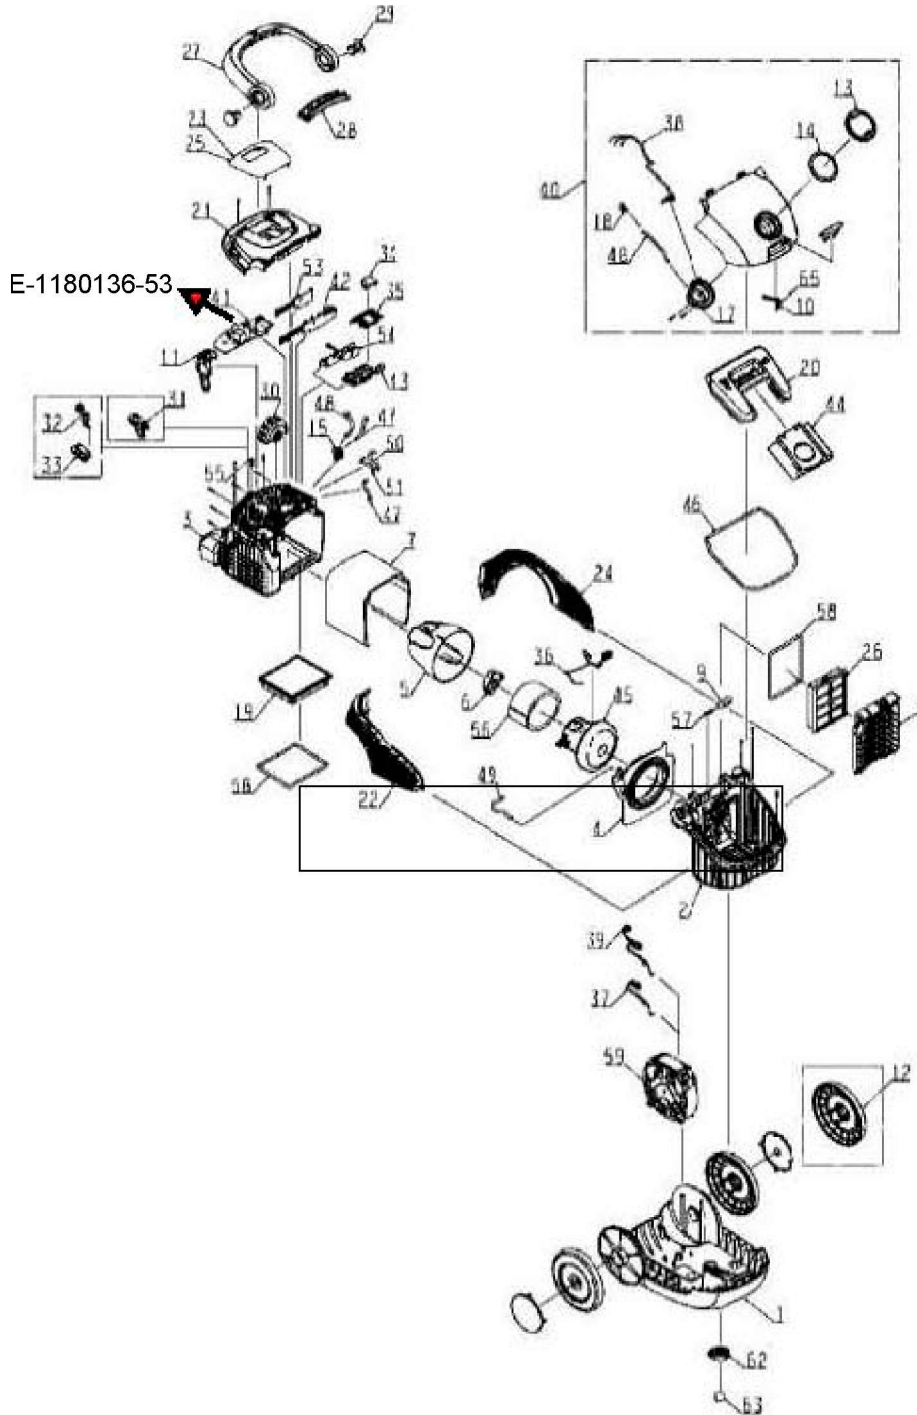

# Electrolux EL7020A Owner's Manual

[Shop genuine replacement parts for Electrolux  
EL7020A](#)

[Find Your Electrolux Vacuum Cleaner Parts - Select From 68 Models](#)

----- Manual continues below -----

Canister - EL7020A

Due to manufacturer design changes,  
several styles of elbow/connector assy  
are available.

Refer to images to insure correct  
part is ordered !

E-NUE-003

E-75810-1

E-39970

Ref #	Part	Description	Comments
1	E-75614	BELT - COGGED	
2	E-63153	WASHER PACKAGE	
3	E-61682	LIGHT BULB	
4	E-61727	LIGHT SOCKET	
5	E-61 740-1	MOTOR ASSEMBLY - CARTONED	
6	E-63155	SCREW PACKAGE	
16	E-61699-1	BRUSHROLL ASSY - CARTONED	
10	E-61728	PEDAL ASSEMBLY	
9	E-61 730-2	HOOD ASSEMBLY - PACKAGED	
11	E-63155	SCREW PACKAGE	
13	E-74594	SWITCH - RESET	
14	E-63154	C-CLAMP PACKAGE	
8	E-75810-1	Elbow (Refer to images on previous page)	
17	E-61753	SOLE PLATE ASSEMBLY	10 per package.
18	E-76136		
19	E-61750	FRONT WHEEL	
20	E-63153	WASHER PACKAGE	
21	E-61752	E-RING PACKAGE	
22	E-61749	FRONT AXLE	
23	E-61 747	CAM BEARING	
24	E-61 746-3	BASE ASSEMBLY - PACKAGED	
25	E-61748	SPRING	
26	E-61734	AIR DUCT COVER ASSEMBLY	
28	E-75922-3	POWERHEAD ASSY (BETA-SUMO)	Powerhead Assy. complet
7	E-58313	WIRE SPLICE 5	
15	E-39973-2	T-JOINT ASSEMBLY	
12	E-58430	CLAMP CABLE	