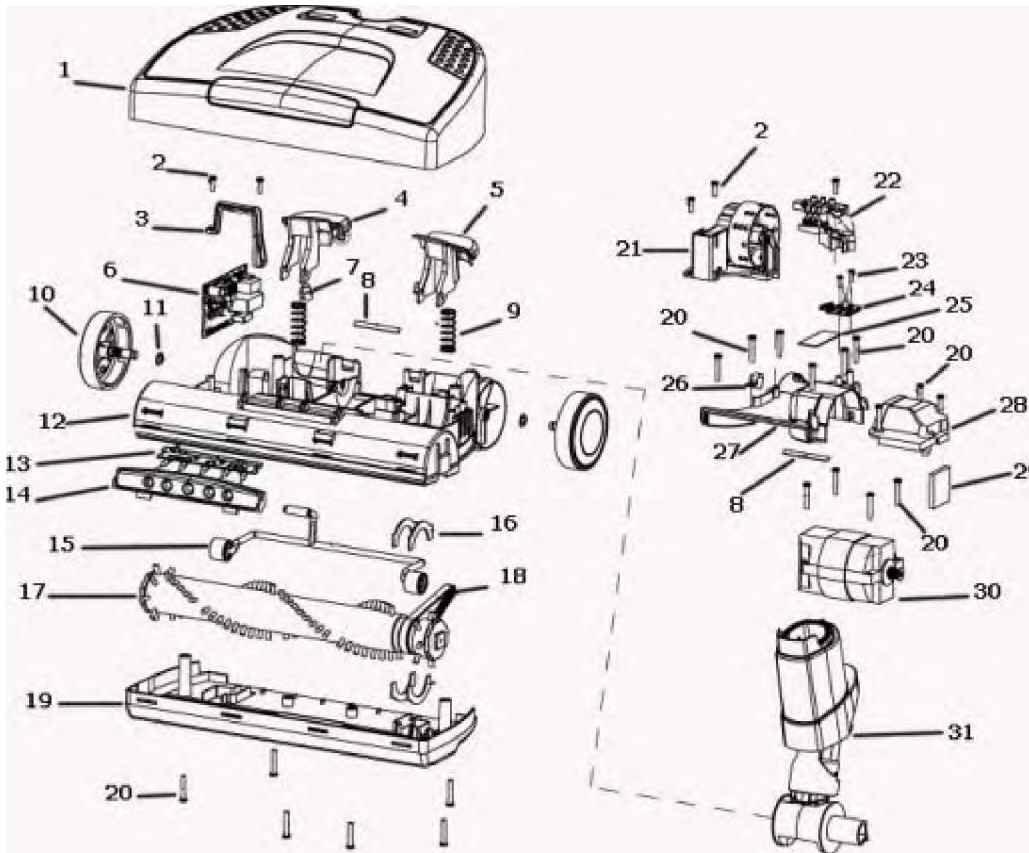

Powerhead EL7A - EL7055B/BZ

Ref #	Part	Description	Comments	Qty
1	NUE-017-2	HOOD ASSEMBLY (ELECTROLUX		
2	63399-1	SCREW PACKAGE		
3	NUE-149-119N	PCB FIX BRACKET		
4	78188	HGT ADJ PEDAL & GRAPHICS		
5	78190	HANDLE RELEASE & GRAPHICS		
6	NUE-012A	UNIT MAIN PCB ASSEMBLY		
7	NUE-206	INSERT - PEDAL		
8	NUE-408	T-JOINT SEALING FELT		
9	NUE-208	SPRINT FOR PIVOT ARM		
10	NUE-014	REAR WHEEL ASSEMBLY		
11	54432-2	PACKAGE - RETAINING RING		
12	16099-2	BASE ASSEMBLY - CARTONED		
13	NUE-010	HEADLIGHT PCB ASSEMBLY		
14	NUE-150-392P	LED FIX COVER		
15	NUE-004	FRONT AXLE ASSEMBLY		
16	NUE-407	FILTER WASHER - LOWER		
17	61699-2	BRUSHROLL ASSY - CARTONED		
18	NUE-401	POLY V5 BELT		
19	NUE-131-366N	SOLE PLATE		
20	63399-2	SCREW PACKAGE		
21	NUE-007	ACTUATOR ASSEMBLY		
22	NUE-011	HEIGHT INDICATOR ASSEMBLY		
23	63399-3	SCREW PACKAGE		
24	NUE-013	OVERLOAD INDICATOR PCB AS	Powerhead Assy. complete.	
25	NUE-411	FOAM PAD		
26	NUE-219	SPRING PLATE		
27	NUE-103-119N	AIR CHANNEL COVER		
28	NUE-107-119N	MOTOR COVER		
29	NUE-413	VENT FOAM FOR MOTOR		
30	NUE-006	MOTOR ASSEMBLY		
31	NUE-003	COUPLING ASSEMBLY		
	NUE-109-366N	C-CLAMP		
	EL7A