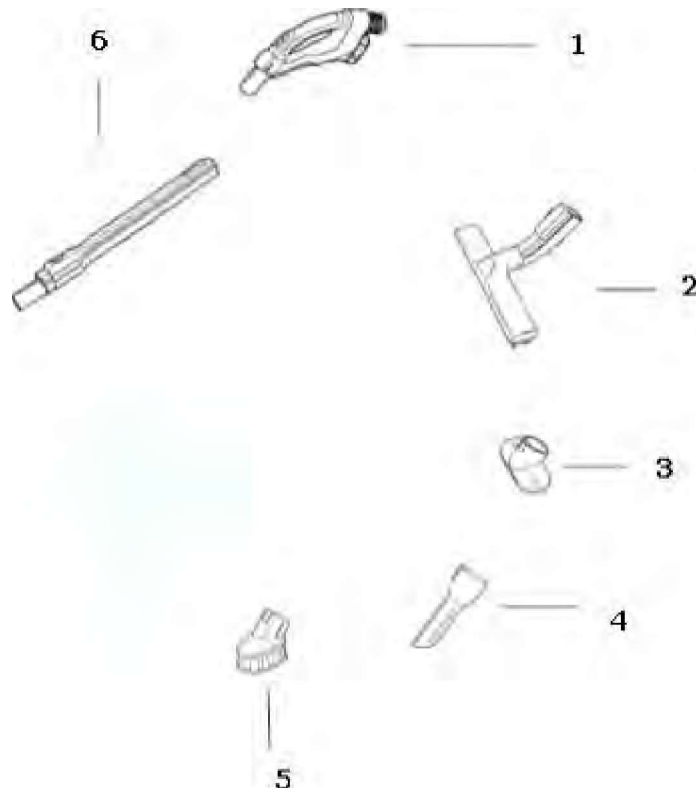

Accessories - EL7055B/BZ

Ref #	Part	Description	Comments	Qty
1	61054-3	Swivel Hose Assy		
2	75973-1	FLOOR & WALL BRUSH ASSEMB		
3	75985	NOZZLE - FURNITURE		
4	76250	NOZZLE -CREVICE		
5	75986	NOZZLE - DUSTING BRUSH		
6	75979-1	TELESCOPIC WAND ASSY.		
	76161-366N	CADDY - TOOL	Not Pictured	
OWNERS MANUAL	77764A		NO PICTURE	
	045027-355N	Sumo Adapter