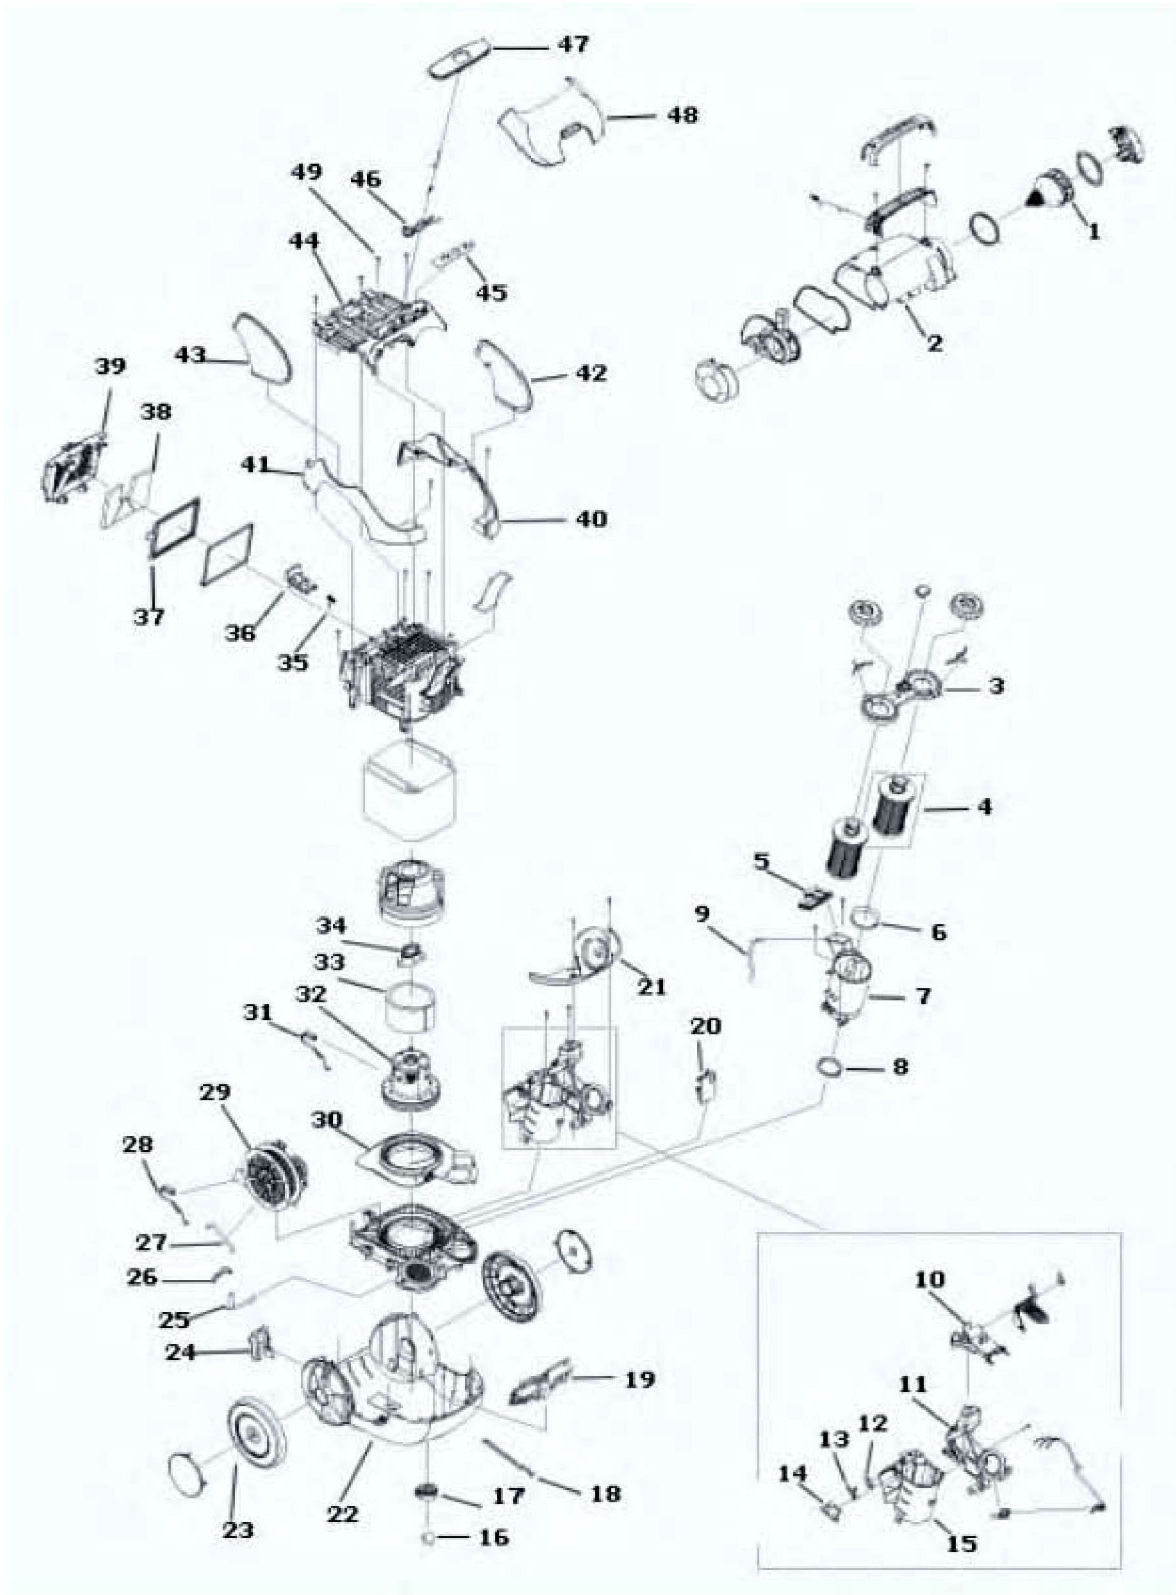

Canister - EL7055B/BZ

Canister - EL7055B/BZ

Ref #	Part	Description	Comments	Qty
1	1180019-02	CYCLONE OUTLET		
2	1180017-27	DUST CUP CYCLONE ASSY		
3	1180013-02	CASSETTE FILTER		
4	900196701/8	TWIN CLEAN FILTERS - PACK		
5		Not Available		
6		Not Available		
7	1180011-01	CHAMBER FILTER		
8		Not Available		
9	1180056-01	COOLING HOSE		
10	2193378-01	FLAP COVER		
11	1180167-01	CABLE SUMP POWER SUPPLY		
12	1180080-02	LEVER MICROSWITCH		
13		Not Available		
14	1180155-51	SWITCH BOARD ASSEMBLY		
15	1180010-01	CHAMBER CLEANER		
16	6680981-61	FRONT WHEEL		
17	1096042-04	WHEEL SUPPORT		
18	1180132-51	CABLE		
19	1180136-56	SUMO BOARD		
20	1180110-06	MODULE - MAIN UL		
21	1180051-01	OUTER HOSE CONNECTION		
22	1180000-05	LOWER SHELL w/WHEELS		
23	1130608-02	REAR WHEEL		
24	1180084-01	COVER PLUG RECESS		
25		Not Available		
26		Not Available		
27		Not Available		
28	1180162-01	WIRE TO CORD WINDER		
29	1180073-58	CORD WINDER		
30	1180094-01	MOTOR SEAL		
31	1130969-01	CABLE - MOTOR TERMO UL		
32	63160	MOTOR ASSY - PACKAGED		
33	1130292-02	ABSORBENT INNER		
34	1130909-01	SUSPENSION - REAR DOM		
35	61403-1	SPRING - PKGD		
36	1180049-01	RELEASE BUTTON		
37	EL012B	HEPA FILTER PACKAGE		
38	1180071-01	ABSORBENT REAR FILTER LID		
39	1180006-01	FILTER LID REAR		
40	1180041-01	WHEEL HOUSE COVER LEFT		
41	1180042-01	WHEEL HOUSE COVER RIGHT		
42	1180039-02	SIDE COVER LEFT		
43	1180040-02	SIDE COVER RIGHT		
44	1180007-02	DISPLAY BOTTOM		
45	1180159-52	DISPLAY BOARD		
46	1180081-01	REFLECTOR	10 in package.	
47	77538	CLEANER CONTROL & GRPHCS		
48	1180009-22	FILTER COVER		
49	63146-1	SCREW PACKAGE		