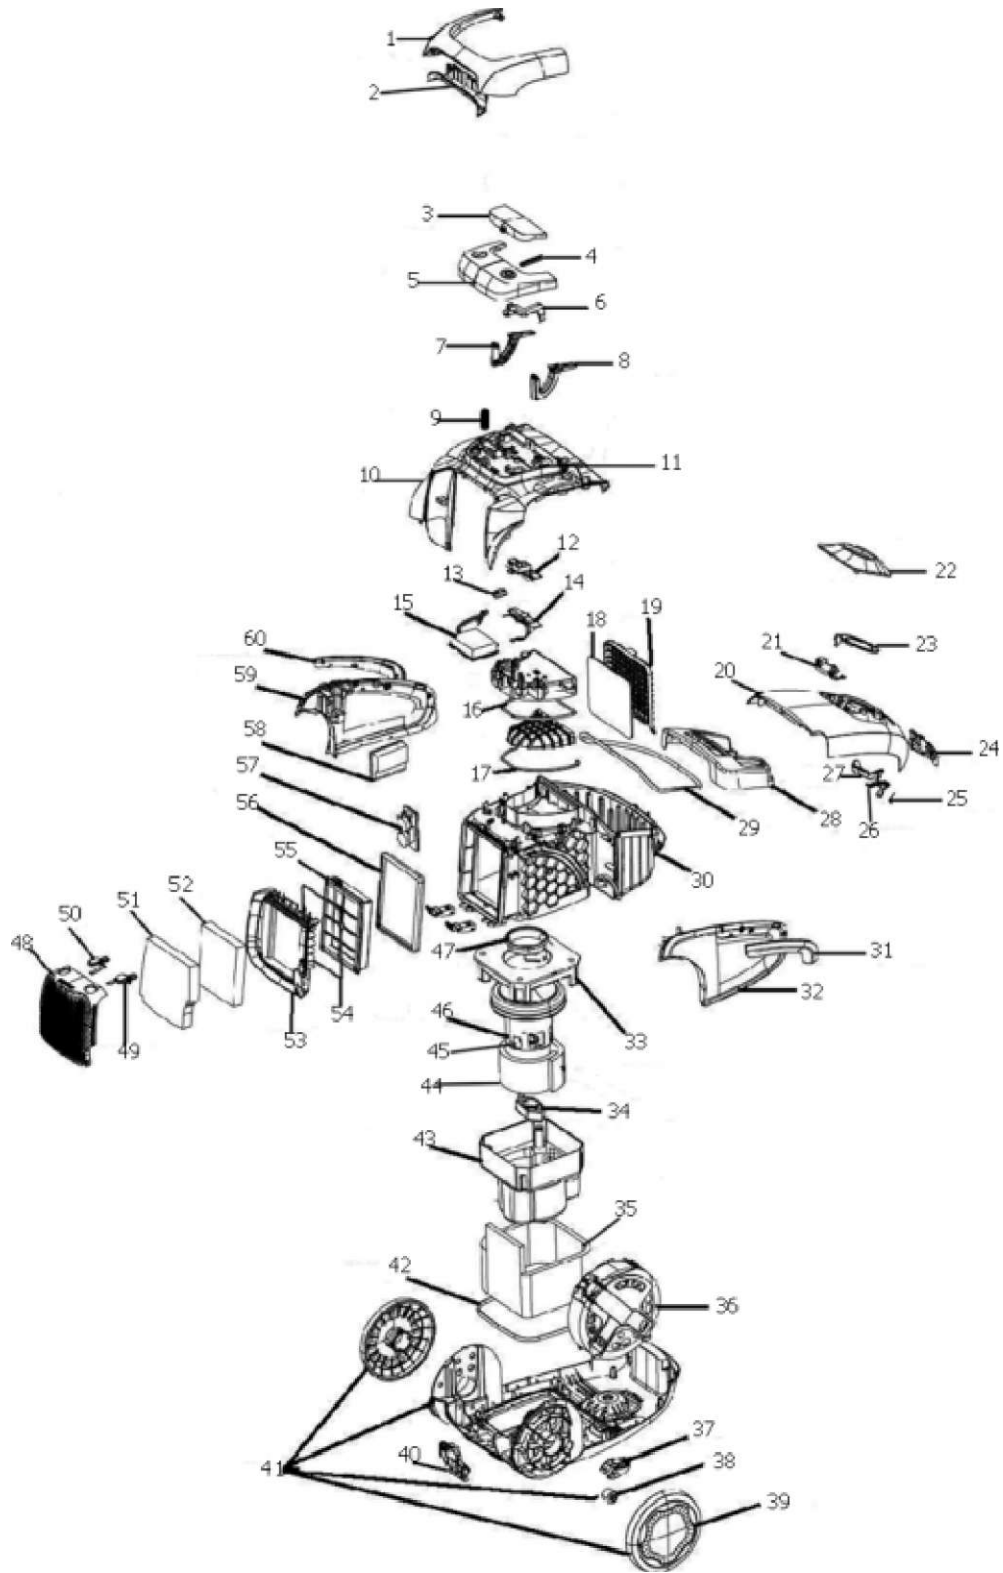

Canister - EL7060A

Ref #	Part	Description	Comments	Qty
1	1181923-07	COVER - COVER		
! 2	1181922-03	HANDLE		
3	2197005-02	DISPLAY L3/L4		

4	1181965-01	SHAFT - PEDAL		
5	2197091-03	PEDALSET COMPLETE		
6	11819! 31-01	LEVER - SWITCH		
7	1181961-07	HINGE - REARCOVER LEFT		
8	1181962-07	HINGE - REARCOVER RIGHT		
9	63157-14	SPRING PACKAGE		
10	2194092-05	COVER - REAR		
11	63157	SPRING PACKAGE		
12	1181974-03	PCB DISPLAY L4		
13	2197055-02	PCB SAT PEDAL ACT		
14	1181974-03	PCB DISPLAY L4		
15	1181868-01	PCB POWER MODULE ONE INT		
16	1181955-01	SEAL		
17	1181954-01	SEAL		
18	2197012-01	MOTOR FILTER ASSEMBLY		
19	1181926-04	HOLDER - DISASTER FILTER		
20	2197016-21	COVER - DUSTBAG		
21	1181952-01	CONNECTOR - CONTACT		
22	1181940-01	HOSE CONNECTOR		
23	1181959-03	POWER OUTLET L3		
24	1181912-03	CATCH - FRONT LID		
25	63147	SPRING PACKAGE		
26	1130914-03	SAFETY - DEVIVR		
27	1181943-07	LID - FRONT		
28	1181905-01	HOLDER - DUSTBAG		
29	1096847-03	DUST BAG GASKET		
30	1181901-01	DUSTBAG - CONTAINER		
31	2194097-01	FRAME - RIGHT SIDE		
32	1181929-01	COVER - RIGHT SIDE		
33	1181916-01	RING - SUSPENSION		!
34	2192664-01	SUSPENSION BLOCK - MOTOR		
35	1181918-01	COVER - LEFT SIDE		
36	2198345-66	CORD REEL ASSEMBLY		
37	1096042-07	HOLDER - FRONT WHEEL		
38	6680981-64	FRONT WHEEL POM/TF V2		
39	1181988-01	WHEEL - REAR		
40	1181960-08	RECESS - CABLE		
41	2197019-08	BOTTOM ASSEMBLY		
42	1181938-01	SEALING - MOTORHOUSE		
43	1181903-01	COVER - MOTOR		
44	1129020-01	SOUND FOAM (MOTOR)		
45	1130969-07	TCO/MOTOR WIRE ASSEMBLY		
46	63160	MOTOR ASSY - PACKAGED		
47	1181917-01	BELLOW		
48	1181935-08	COVER - GRILL		
49	1181987-07	BUTTON - GRILL COVER RIGH		< /td>
50	1181986-07	BUTTON - GRILL COVER LEFT		
51	1181953-01	SOUND ABSORBER - FILTER G		