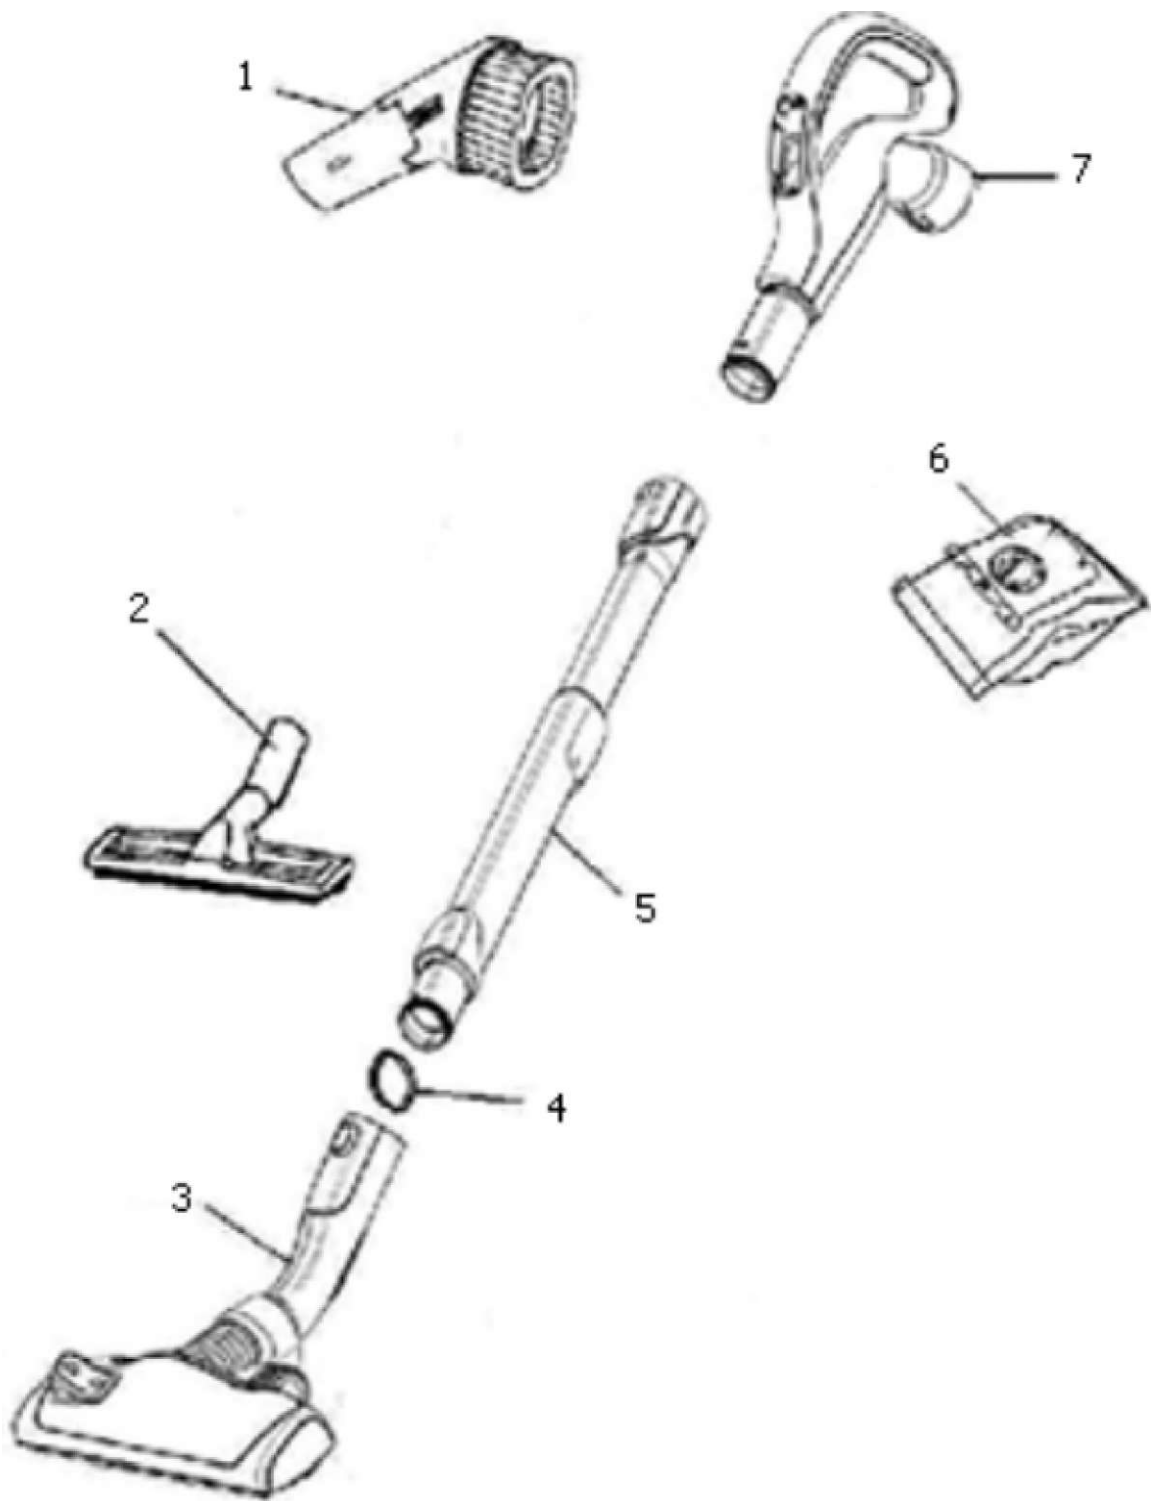

Ref #	Part	Description	Comments	Qty
1	2193714-01	MULTI TOOL 2G		
2				
3	2193708-01	NOZZLE PRENO 2G ELX GNGRY		
4	1181611-01	SEAL - TUBE		
5	2197098-02	TUBE TElesc SUMO UL AC NU		
6	E-EL202F	ELCTRLX SYNTHTC S BAG CLA		
7	61054-14	SWIVEL HOSE ASSY - CARTON		
	1131408-52	NOZZLE - FURNITURE		
	79102	OWNERS GUIDE		
	1181806-01	MULTI TOOL CLIP 2G