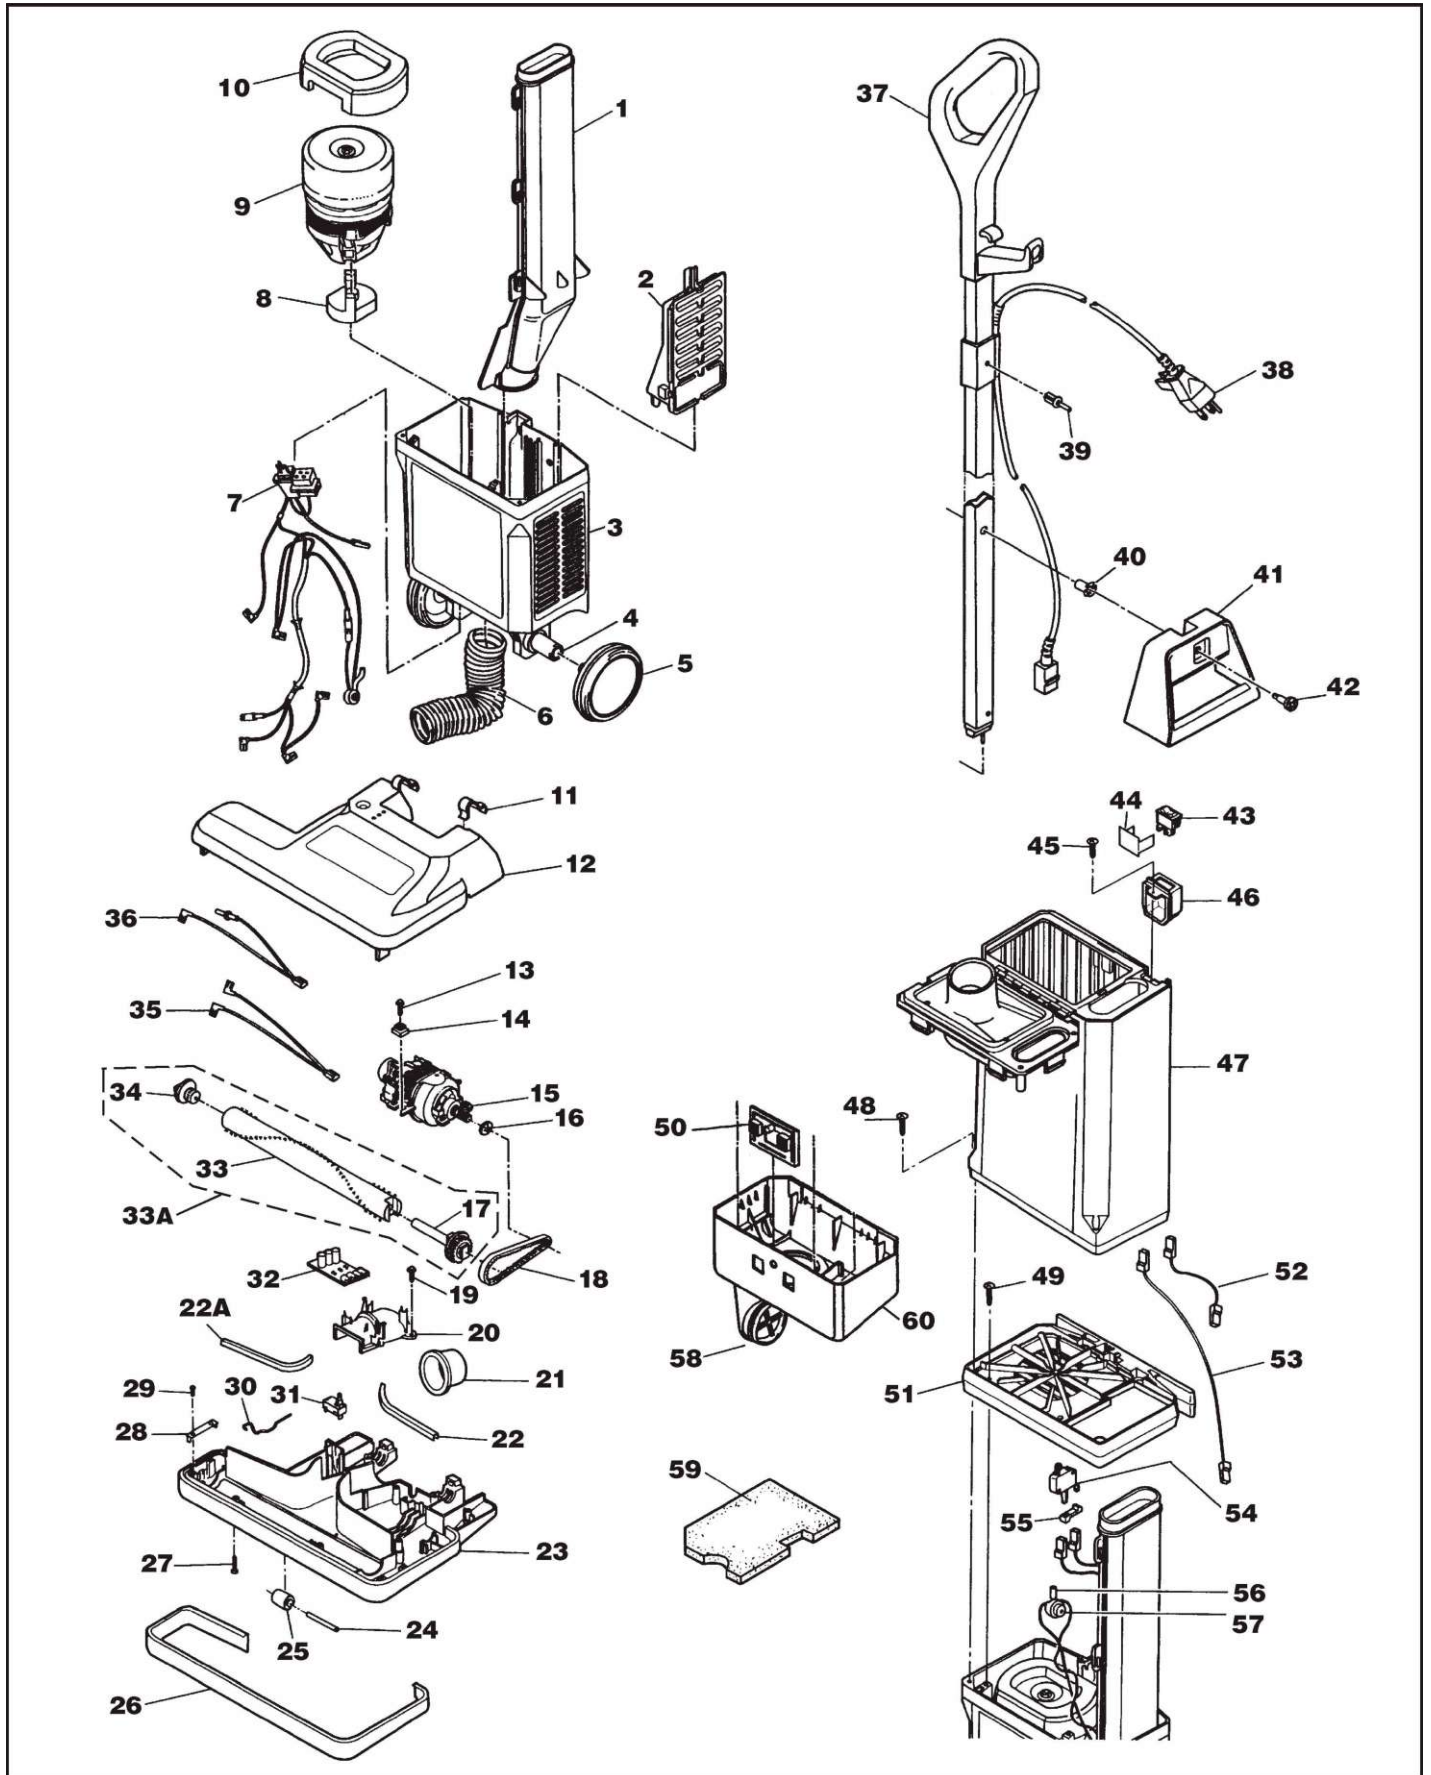

Original & Replacement **ELECTROLUX**

Models U129B, U136B, U139A, Sanitaire SC6600A

KEY	PART No.	DESCRIPTION	KEY	PART No.	DESCRIPTION
1	EX-46942	Duct Assembly U129B	36	NLA	Lead Wire U136B
1	NLA	Duct Assembly U136B	37	NLA	Handle Assembly Without Cord U129B, U139A, SC6600A
	NLA	Wand Guide - Left U139A			
	EX-47840	Wand Guide - Right U139A	37	NLA	Handle U136B
2	EX-47874	Exhaust Deflector	38	NLA	Cord 50' 18/3 Red (Order E-39857)
3	NLA	Motor Body Housing	38	E-39857	Cord 50' 18/3 Beige W/O Rivet
3	NLA	Motor Body Housing SC6600A Red	38	EXR-3025-1	Cord 50' 18/3 Beige
3	PvR-7500	Motor Body Housing SC6600A Gray requires EXR-1802 Filter & Pv-104306 Wheels)	38	NLA	Cord U136B
4	NLA	Wheel Bearing	39	NLA	Rivet
5	PV-104306	Rear Wheel 2 PK	40	E-05332-0006	Handle Bushing
6	NLA	Duct Hose	41	NLA	Carry Handle
6	EXR-4500	Duct Hose	41	NLA	Carry Handle U136B
7	NLA	Wire Harness	42	E-00209-0007	Screw
7	NLA	Wire Harness U139A Only	43	E-00941-0061	On/Off Switch
8	EX-47611	Lower Motor Mount	44	EX-47378	Switch Insulator
9	E-62078-1	Suction Motor	45	EX-43991	Screw
10	EX-43232	Upper Motor Mount	46	NLA	Switch Case
11	E-07518-0011	Detent Spring	47	NLA	Bag Housing U129B
12	EX-47197	Nozzle Cover U129B Only	47	NLA	Bag Housing U136B
12	E-07510-0153	Nozzle Cover SC6600A (Color May Vary)	47	EX-47884	Bag Housing U139A
13	E-00253-0018	Screw	47	E-39852	Bag Housing SC6600A
14	NLA	Insulator Grommet	48	EX-47117	Screw
15	NLA	Brushroll Motor	49	NLA	Screw
15	EXR-6060	Brushroll Motor	50	NLA	Bag Cover Latch
16	NLA	Belt Retainer (Order C0-42820)	51	EX-47372	Bulkhead U129B, U139A
17	EX-45121	Pulley & Bearing Assembly	51	NLA	Bulkhead U136B
17	EXR-6225	Pulley & Bearing Assembly	52	EX-47383	Lead Assy (Black - On/Off Switch To Lockout Switch) U129B, U139A
18	CO-48359	Geared Belt 3/8" Wide			Lead Assy (Red - On/Off Switch to Motor) U129B, U139A
18	EXR-1080	Geared Belt 5/16" Wide	53	EX-47382	Lead Assy (Blue) On/Off Switch To Wand Lockout Switch U139A, SC6600A
19	E-00253-0018	Screw		EX-47898	Bag Lockout Switch U129B, U139A, SC6600A
20	NLA	Duct Hose Retainer U129B, U139A, SC6600A			Bag Lockout Switch U136B
20	EX-45137	Duct Hose Retainer U136B			Wand Lockout Switch U139A, SC6600A
21	NLA	Duct Hose Sleeve U129B, U139A, SC6600A	54	EX-46943	Switch Insulator U129B, U139A, SC6600A
21	NLA	Duct Hose Sleeve U136B	54	NLA	Tubing (Pressure Switch) U129B, U139A, SC6600A
22	NLA	Nozzle Base Seal - Left			Pressure Switch U129B, U139A, SC6600A
22A	NLA	Nozzle Base Seal - Right			Access Port Plug U129B, U139A
23	NLA	Nozzle Base SC6600A Only			Access Port Plug U136B
24	E-07543-0025	Front Roller Shaft 2 Pk	55	EX-47028	Secondary Motor Filter (order EXR-1825)
25	NLA	Front Roller	56	NLA	Secondary Motor Filter Without TOOLS
26	NLA	Bumper U129B, U139A (Order E-05139-0140)	57	EX-46939	Bag Cover U139A
26	NLA	Bumper SC6600A Gray			Hose & Tool Caddy U139A, SC6600A
27	E-00263-0019	Screw			Hose W/Ratchet Wand U139A, SC6600A
28	E-07538-0020	Brushroll Bearing Retainer U129B, U139A, SC6600A	58	NLA	
			58	EX-47929	
			59	NLA	
29	E-00232-0018	Screw			
30	NLA	Wire Form U129B, U139A, SC6600A		EXR-1825	
31	CO-45853	Circuit Breaker	60	NLA	
32	NLA	PC Board - Performance Indicator U129B, U139A, SC6600A		NLA	
				E-62079-1	
33	NLA	Brushroll Dowel (Order E-62077-1)			
33A	NLA	Brushroll Assembly			
33A	EXR-2005***	Brushroll Assembly			
33A	PE-2005***	Brushroll Assembly Stiff Bristle			
34	EX-45124*	Bearing & Shaft Assembly			
34	EXR-6220**	Bearing & Shaft Assembly			
35	EX-46928	Lead Assembly U129B, U139A			
35	EX-45855	Lead Wire U136B			
35	NLA	Lead Wire Blue SC6600A			
36	NLA	Lead Assembly U129B, U139A, SC6600A			