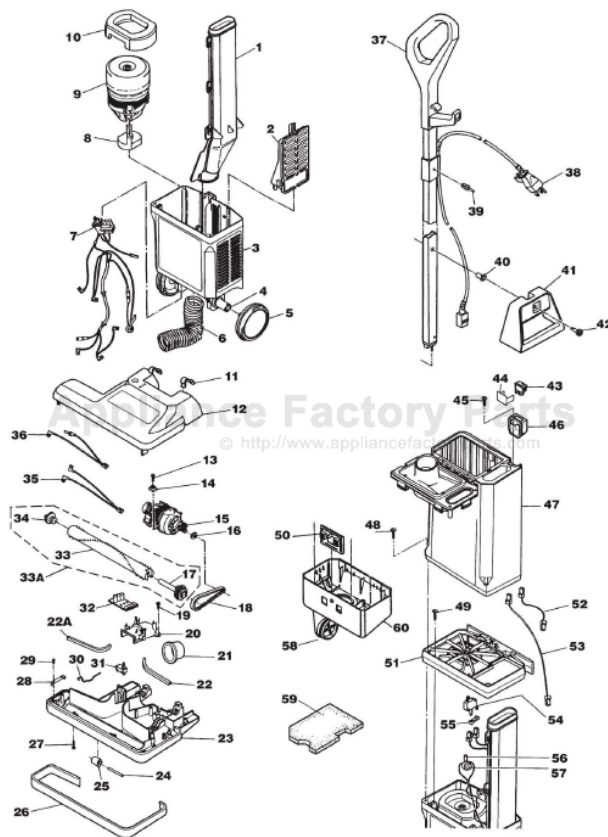

[Find Your Electrolux Vacuum Cleaner Parts - Select From 68 Models](http://www.appliancefactoryparts.com)

----- Manual continues below -----