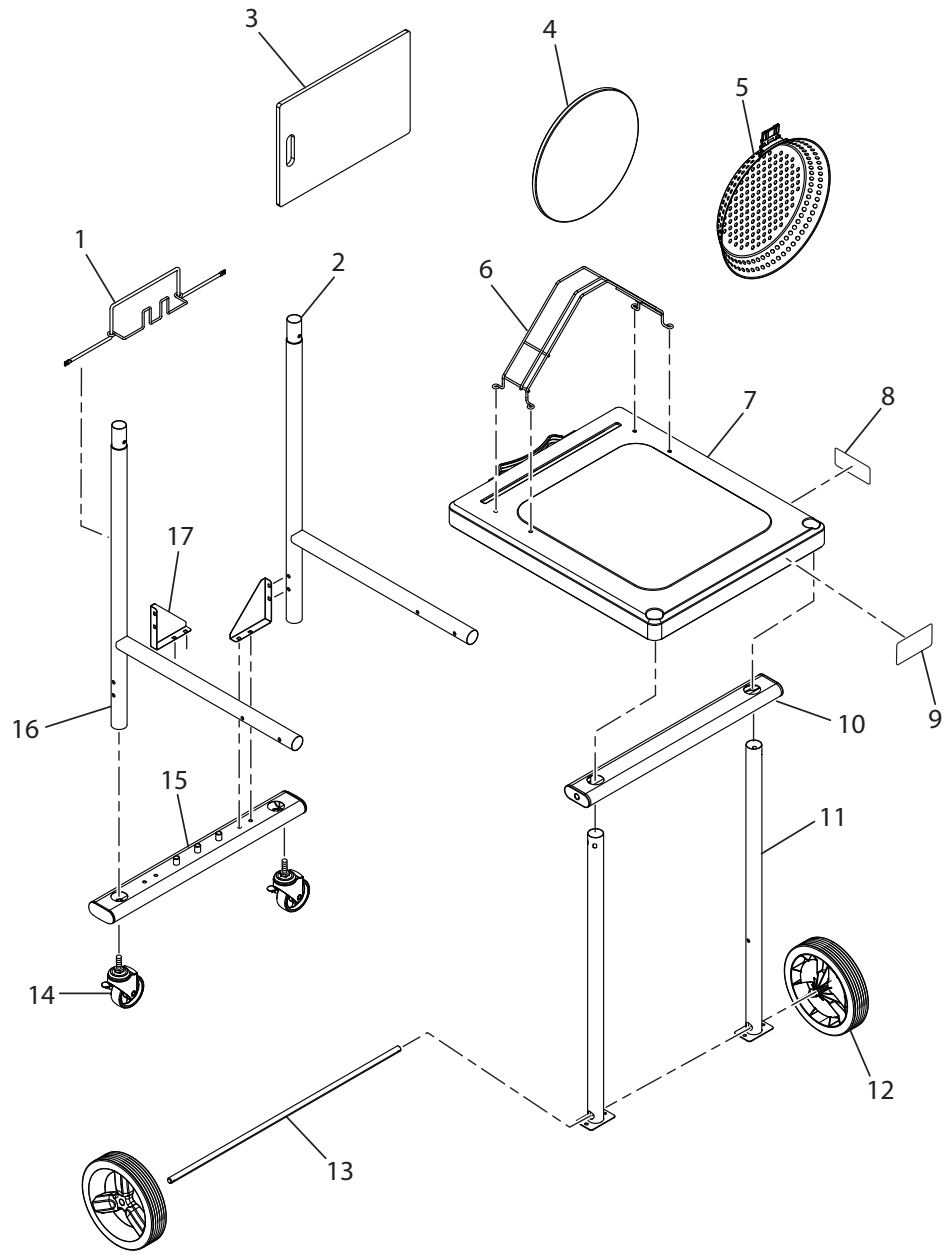

SGP2220SB/SGP2220

FIGURE B / FIGURA B