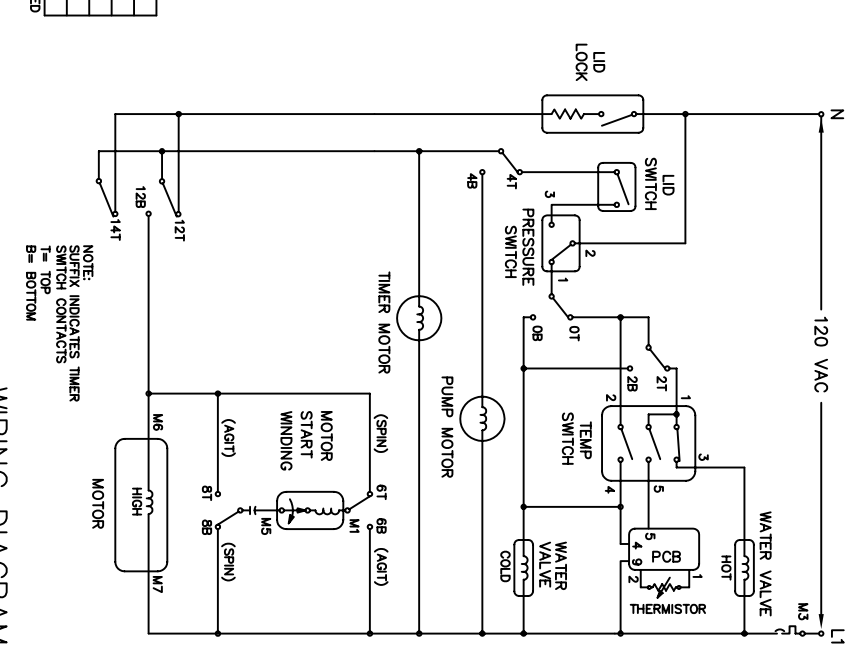

----- Manual continues below -----

CAUTION: DISCONNECT ELECTRIC CURRENT BEFORE SERVICING

TERM.	CIRCUIT	REGULAR				OFF	PERM. PRESS				OFF	DELICATE				OFF
		WASH (16 MIN)	PUMP (6 MIN) SPIN	RINSE (4 MIN)	PUMP (10 MIN) SPIN		WASH (12 MIN)	PUMP (6 MIN) SPIN	RINSE (4 MIN)	PUMP (6 MIN) SPIN		WASH (8 MIN)	PUMP (6 MIN) SPIN	RINSE (4 MIN)	PUMP (6 MIN) SPIN	
0	2	T	SI SPRAY													
2	5	T	WASH FILL													
3	3	T	WASH FILL													
4	3	T	RINSE FILL													
7	7	T	LID SW BYPASS PUMP													
9	9	T	SPIN DIR													
11	12	T	AGITATE DIR													
12	21	T	AGITATE DIR													
14	12	T	SPIN DIR													
17	21	T	SPIN DIR													
20	22	T	P.S. BYPASS													
21	21	T	P.S. BYPASS													
22	21	T	MOTOR CONTROL													
22	21	T	P.S. BYPASS													
20	22	T	P.S. BYPASS													
14	20	T	P.S. BYPASS													

TEMPERATURE SWITCH CIRCUIT	1-3	1-5	2-4
WASH/RINSE	X	X	X
HOT/COLD-REGULATED	X	X	X
WARM/COLD	X	X	X
COLD/COLD	X	X	X

0=OPEN X=CLOSED

WIRING CODES	DESCRIPTION
⊙	PLUG IN TIMER TERMINAL
⊗	QUICK DISCONNECT TERMINAL
⊕	SCREW TERMINAL
⊖	CONNECTION
+	NO CONNECTION
⊗	MOTOR SWITCH
⊕	SPLICE
⊖	MOTOR PROTECTOR
⊕	CHASSIS (CABINET) GROUND

NOTE: SUFFIX INDICATES TIMER SWITCH CONTACTS
B=TOP
B=BOTTOM