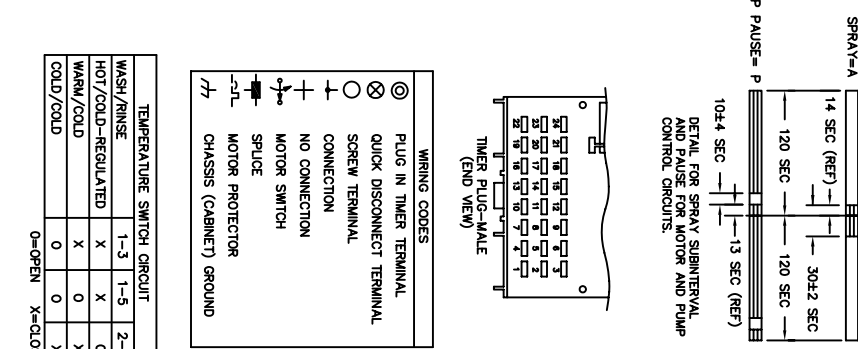

----- Manual continues below -----

CAUTION: DISCONNECT ELECTRIC CURRENT BEFORE SERVICING

TERM.	CIRCUIT	REGULAR				OFF	PERM. PRESS				OFF	DELICATE				OFF
		WASH (16 MIN)	PUMP (6 MIN) SPIN	RINSE (4 MIN)	PUMP (10 MIN) SPIN		WASH (12 MIN)	PUMP (6 MIN) SPIN	RINSE (4 MIN)	PUMP (6 MIN) SPIN		WASH (8 MIN)	PUMP (6 MIN) SPIN	RINSE (4 MIN)	PUMP (6 MIN) SPIN	
0	2	T	SI SPRAY													
2	5	T	WASH FILL													
3	3	T	WASH FILL													
4	3	T	RINSE FILL													
7	7	T	LID SW BYPASS PUMP													
9	9	T	SPIN DIR													
11	12	T	AGITATE DIR													
12	21	T	AGITATE DIR													
14	12	T	SPIN DIR													
17	21	T	SPIN DIR													
20	22	T	P.S. BYPASS													
21	21	T	P.S. BYPASS													
22	21	T	MOTOR CONTROL													
22	21	T	P.S. BYPASS													
20	22	T	P.S. BYPASS													
14	20	T	P.S. BYPASS													

TEMPERATURE SWITCH CIRCUIT	1-3	1-5	2-4
WASH/RINSE	X	X	X
HOT/COLD-REGULATED	X	X	X
WARM/COLD	X	X	X
COLD/COLD	X	X	X

0=OPEN X=CLOSED

WIRING CODES	DESCRIPTION
⊙	PLUG IN TIMER TERMINAL
⊗	QUICK DISCONNECT TERMINAL
⊕	SCREW TERMINAL
⊖	CONNECTION
+	NO CONNECTION
⊗	MOTOR SWITCH
⊕	SPLICE
⊖	MOTOR PROTECTOR
⊕	CHASSIS (CABINET) GROUND

NOTE: SUFFIX INDICATES TIMER SWITCH CONTACTS
B=TOP
B=BOTTOM