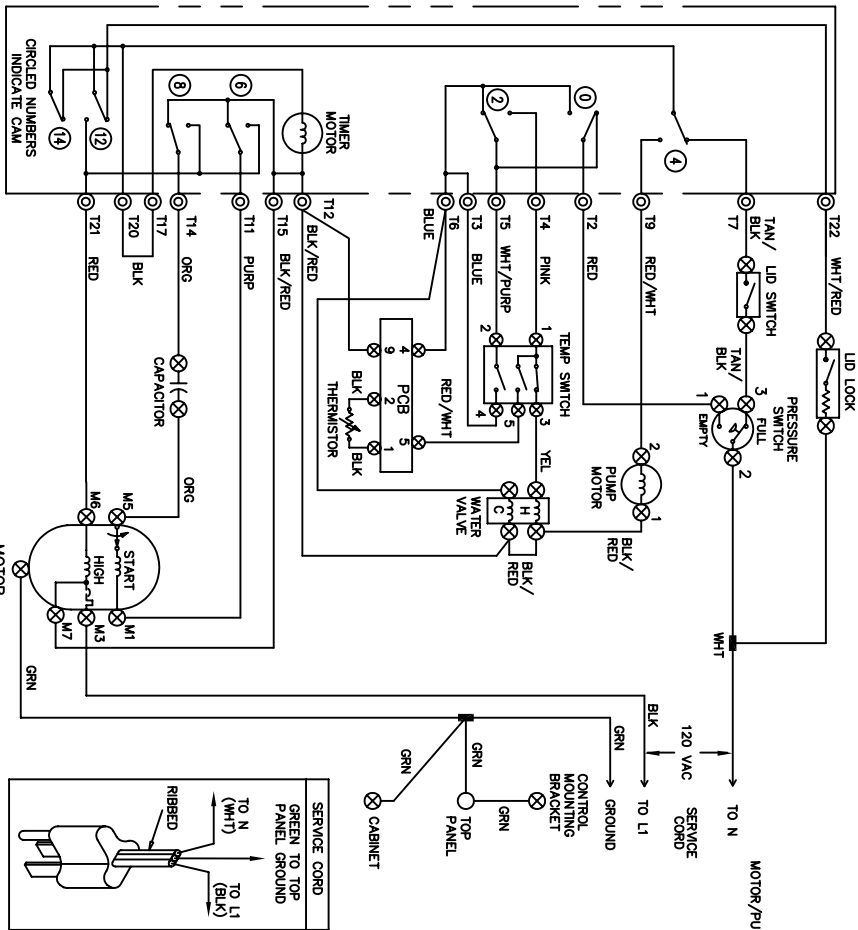

This Owner's Manual is provided and hosted by Appliance Factory Parts.

FRIGIDAIRE FWS933FS1 Owner's Manual

[Shop genuine replacement parts for FRIGIDAIRE
FWS933FS1](#)

[Find Your FRIGIDAIRE Refrigerator Parts - Select From 6288 Models](#)

----- Manual continues below -----

CAUTION: DISCONNECT ELECTRIC CURRENT BEFORE SERVICING

TERM.	CIRCUIT	REGULAR				OFF	PERM. PRESS				OFF	DELICATE				OFF
		WASH (16 MIN)	PUMP (6 MIN) SPIN	RINSE (4 MIN)	PUMP (10 MIN) SPIN		WASH (12 MIN)	PUMP (6 MIN) SPIN	RINSE (4 MIN)	PUMP (6 MIN) SPIN		WASH (8 MIN)	PUMP (6 MIN) SPIN	RINSE (4 MIN)	PUMP (6 MIN) SPIN	
0	2	T	SI SPRAY													
2	5	T	WASH FILL													
3	3	T	WASH FILL													
4	3	T	RINSE FILL													
7	7	T	LID SW BYPASS PUMP													
9	9	T	SPIN DIR													
11	12	T	AGITATE DIR													
12	21	T	AGITATE DIR													
14	12	T	SPIN DIR													
17	21	T	SPIN DIR													
20	22	T	P.S. BYPASS													
21	21	T	P.S. BYPASS													
22	21	T	MOTOR CONTROL													
22	21	T	P.S. BYPASS													
20	22	T	P.S. BYPASS													
14	20	T	P.S. BYPASS													

TEMPERATURE SWITCH CIRCUIT	1-3	1-5	2-4
WASH/RINSE	X	X	X
HOT/COLD-REGULATED	X	X	X
WARM/COLD	X	X	X
COLD/COLD	X	X	X

0=OPEN X=CLOSED

WIRING CODES	DESCRIPTION
⊙	PLUG IN TIMER TERMINAL
⊗	QUICK DISCONNECT TERMINAL
⊕	SCREW TERMINAL
⊖	CONNECTION
+	NO CONNECTION
⊗	MOTOR SWITCH
⊕	SPLICE
⊖	MOTOR PROTECTOR
⊕	CHASSIS (CABINET) GROUND

NOTE: SUFFIX INDICATES TIMER SWITCH CONTACTS
B=TOP
B=BOTTOM