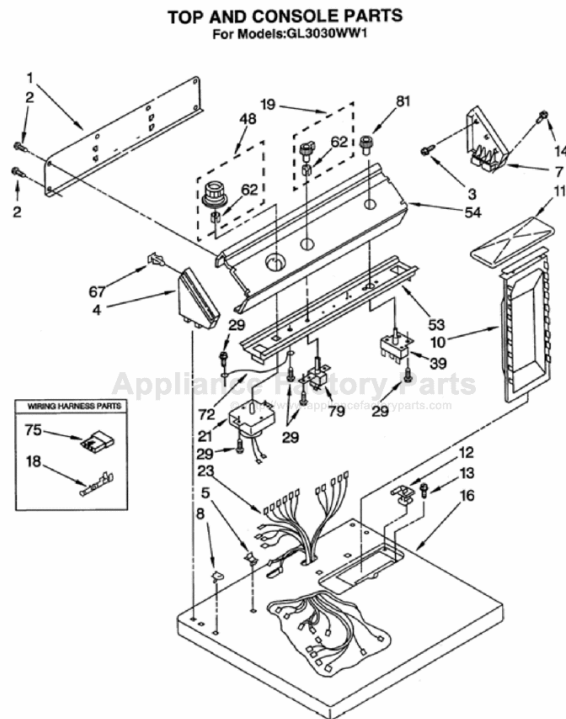

# ROPER GL3030WW1 Owner's Manual

[Shop genuine replacement parts for ROPER  
GL3030WW1](#)

3394551

2

[Find Your ROPER Dryer Parts - Select From 202 Models](#)

----- Manual continues below -----

# PARTS LIST

for

# TOP AND CONSOLE PARTS

For Models:GL3030WW1

1	386367	Panel, Rear Console
2	693994	Screw, Hex Washer Head
3	355326	Screw, 13/16 x 5/8
4	63790	Cap, End (L.H.)
5	358472	Stop, Push-In (2)
7	63796	Cap, End (R.H.)
8	358473	Nut, Push-In (2)
10	337448	Screen, Lint
11		Cover, Lint Screen
	688150	White
	689310	Almond
12	339229	Hinge, R.H.
	339230	Hinge, L.H.
13	688983	Screw, 8-18 x 5/8
14	64211	Screw, 8-18 x 1
16		Top
	3393385	White
	3393386	Almond
18	94614	Terminal
19	3348416	Knob, Temperature Selector
21	3393916	Timer Assembly, 60 Hz.
23	3393990	Harness, Wiring
29	339554	Screw
39	660936	Relay, Push-To-Start
48	3387906	Timer Knob & Dial
53	3394061	Bracket, Control
54	3387695	Panel, Control
62	688805	Clip
67	689559	Nut, Push-On (4)
72	690853	Wire, Ground
75	691707	Receptacle, Latching (3-Way) (Uses Terminal 94614)
79	694720	Switch, Temperature Selector
81	696075	Knob, Push-To-Start