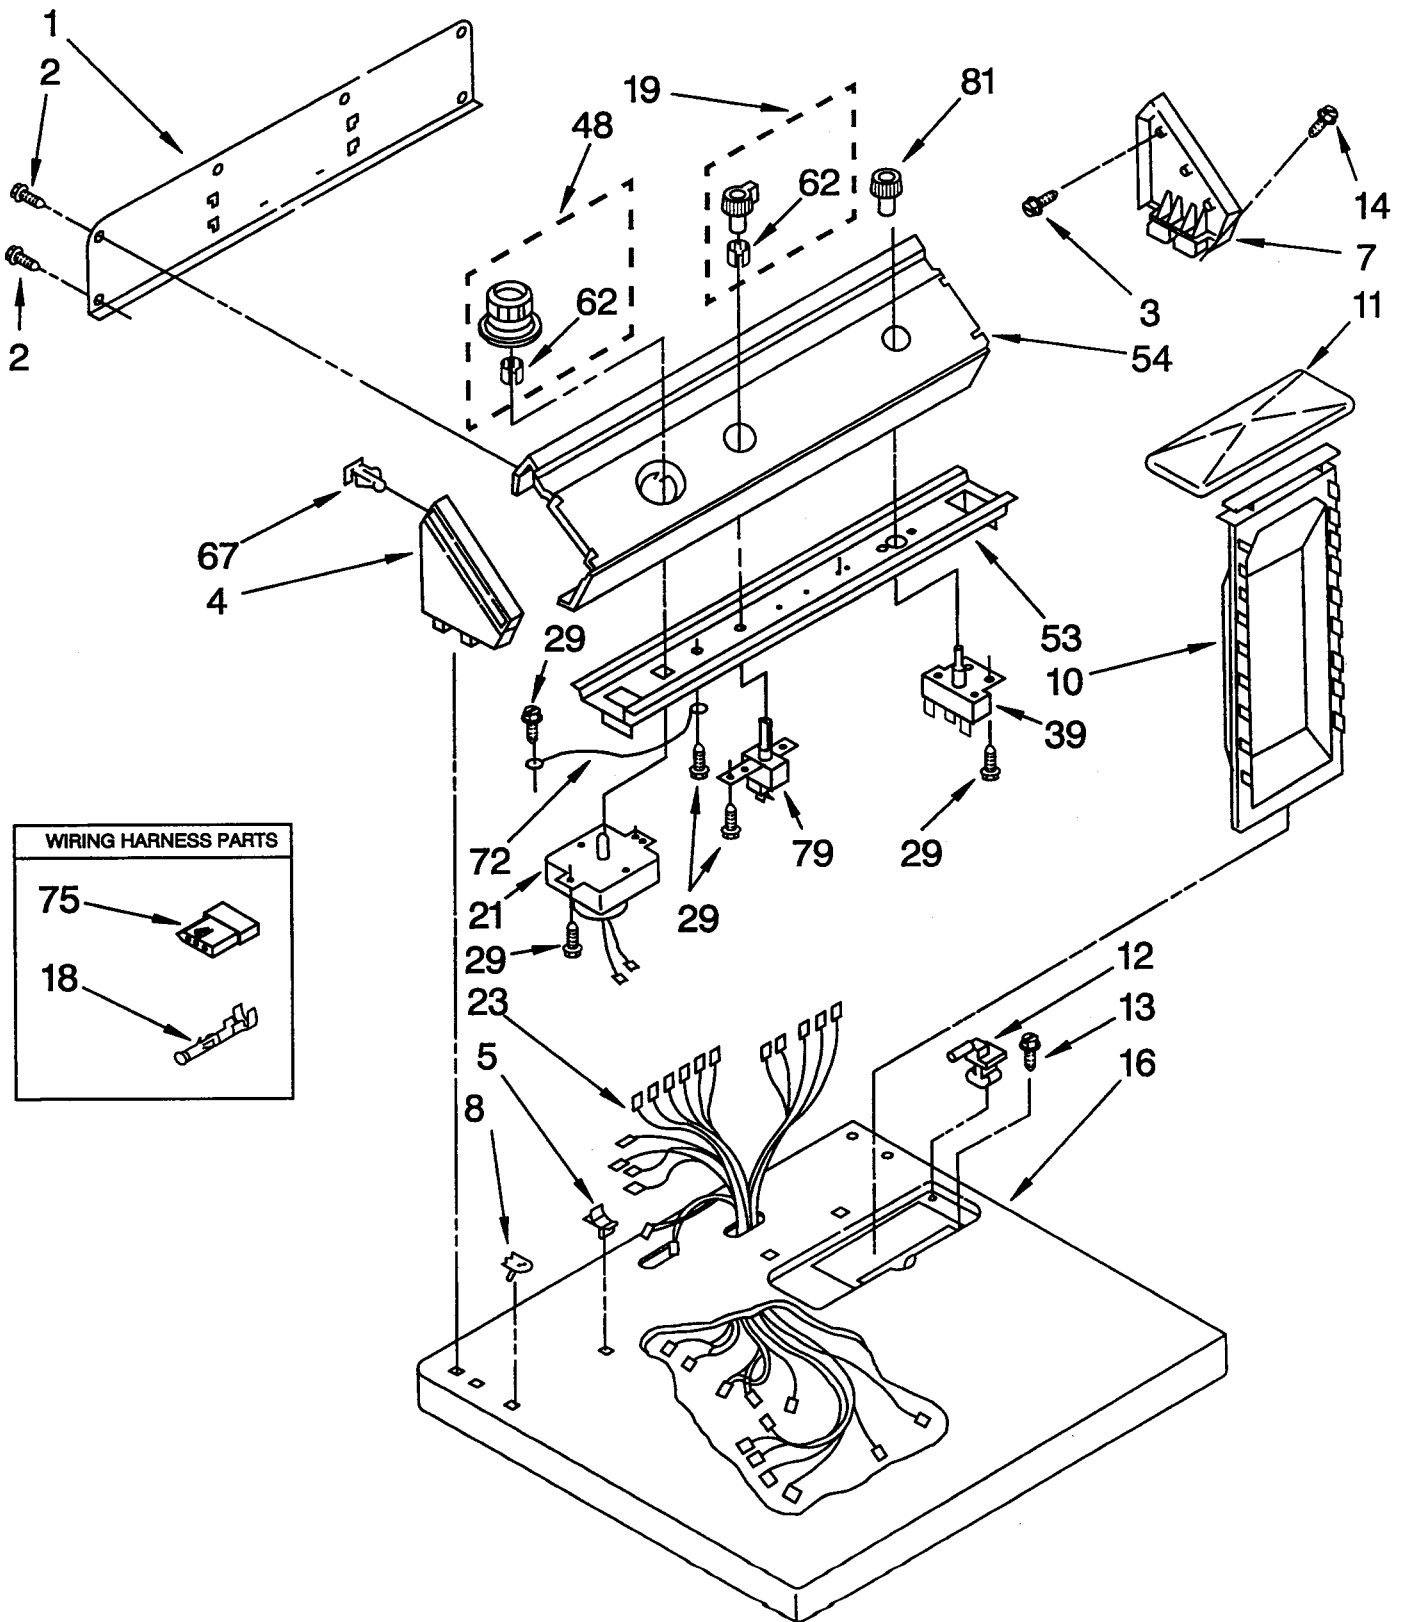

# TOP AND CONSOLE PARTS

For Models:GL3030WW1

1	386367	Panel, Rear Console
2	693994	Screw, Hex Washer Head
3	355326	Screw, 13/16 x 5/8
4	63790	Cap, End (L.H.)
5	358472	Stop, Push-In (2)
7	63796	Cap, End (R.H.)
8	358473	Nut, Push-In (2)
10	337448	Screen, Lint
11		Cover, Lint Screen
	688150	White
	689310	Almond
12	339229	Hinge, R.H.
	339230	Hinge, L.H.
13	688983	Screw, 8-18 x 5/8
14	64211	Screw, 8-18 x 1
16		Top
	3393385	White
	3393386	Almond
18	94614	Terminal
19	3348416	Knob, Temperature Selector
21	3393916	Timer Assembly, 60 Hz.
23	3393990	Harness, Wiring
29	339554	Screw
39	660936	Relay, Push-To-Start
48	3387906	Timer Knob & Dial
53	3394061	Bracket, Control
54	3387695	Panel, Control
62	688805	Clip
67	689559	Nut, Push-On (4)
72	690853	Wire, Ground
75	691707	Receptacle, Latching (3-Way) (Uses Terminal 94614)
79	694720	Switch, Temperature Selector
81	696075	Knob, Push-To-Start