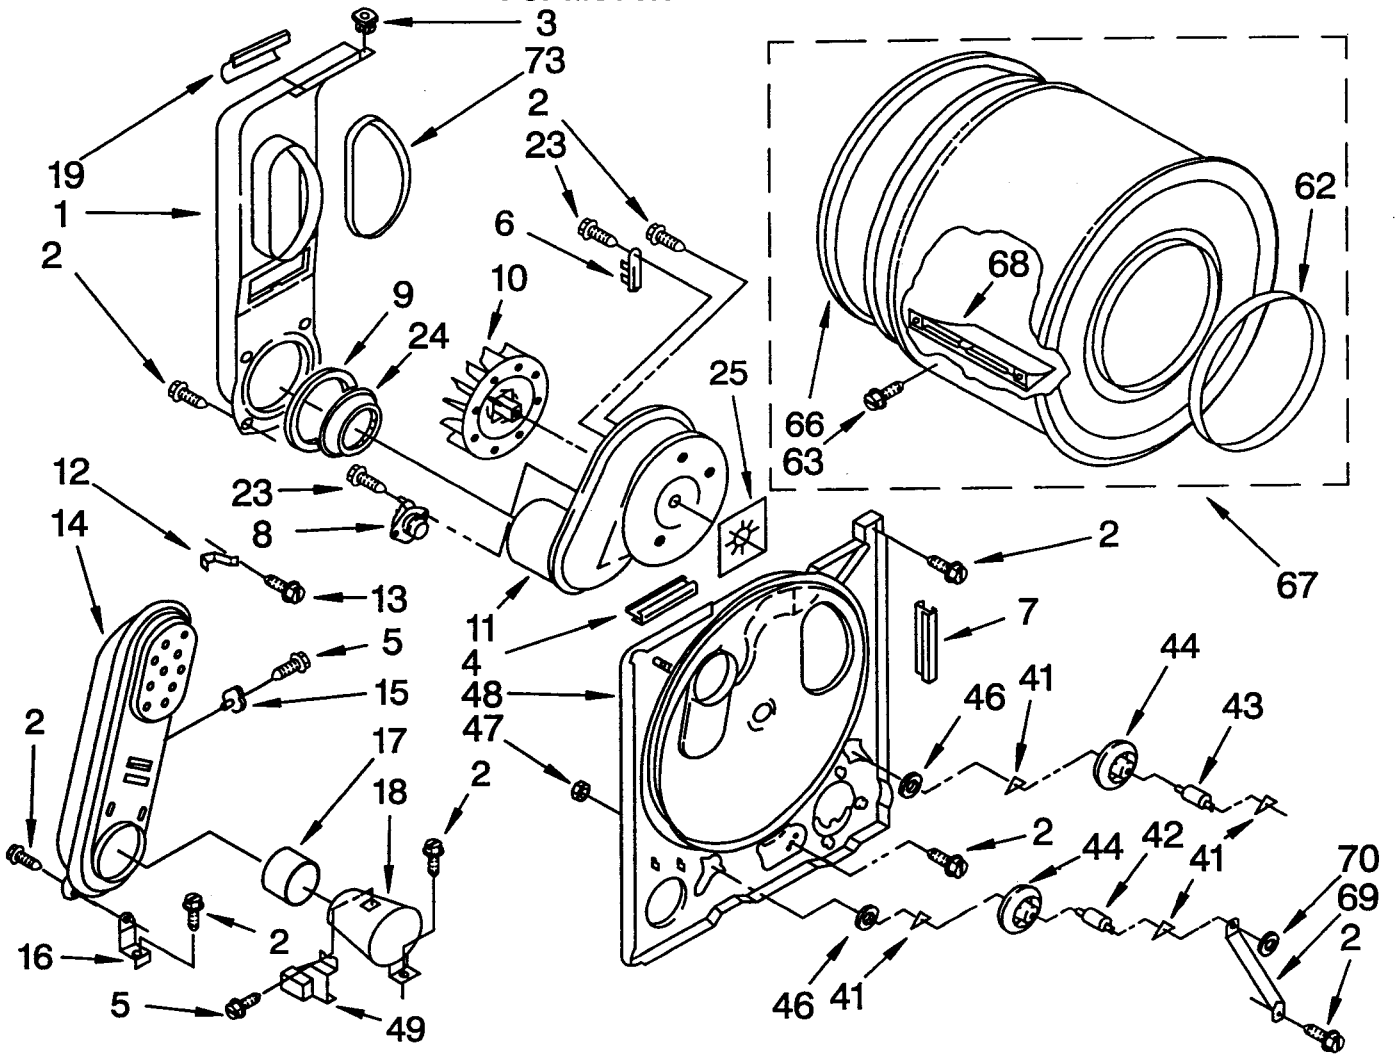

BULKHEAD PARTS

For Models:GL3030WW1