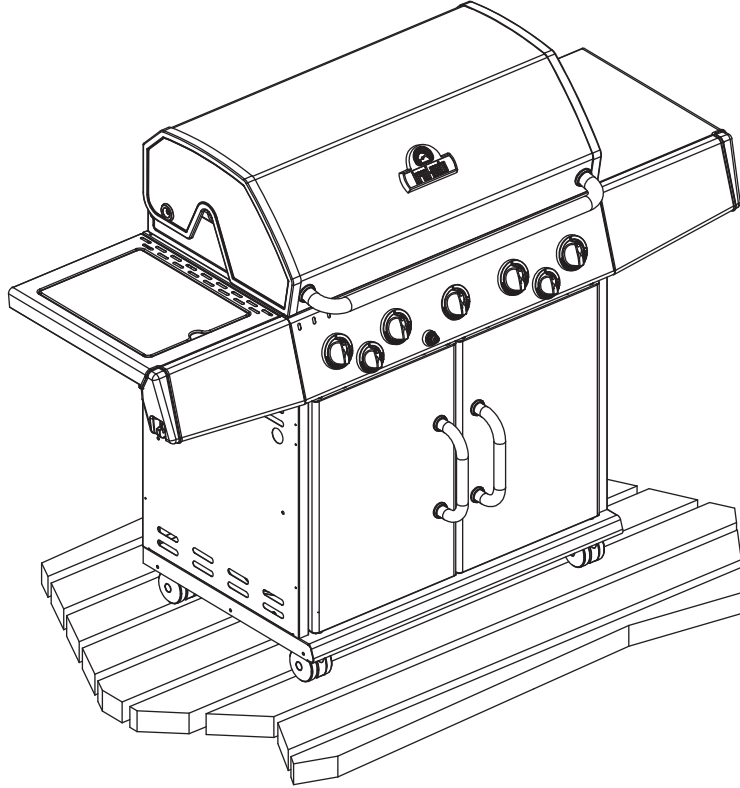

1

(16)

(4)

(4)

(4)

(2)