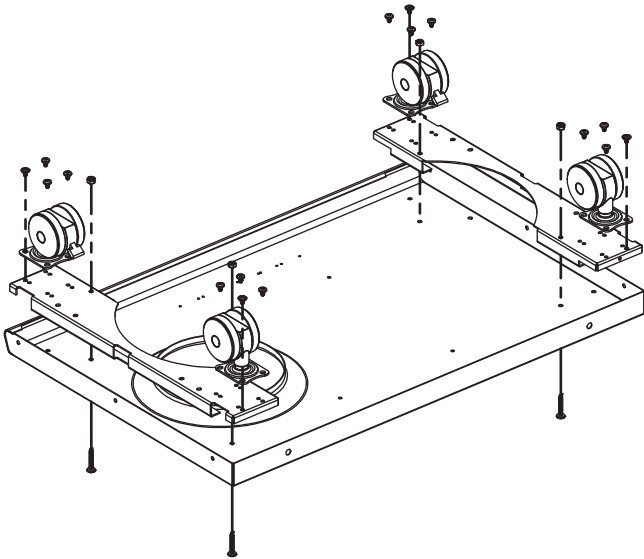

1

(16)

(4)

(4)

(4)

(2)