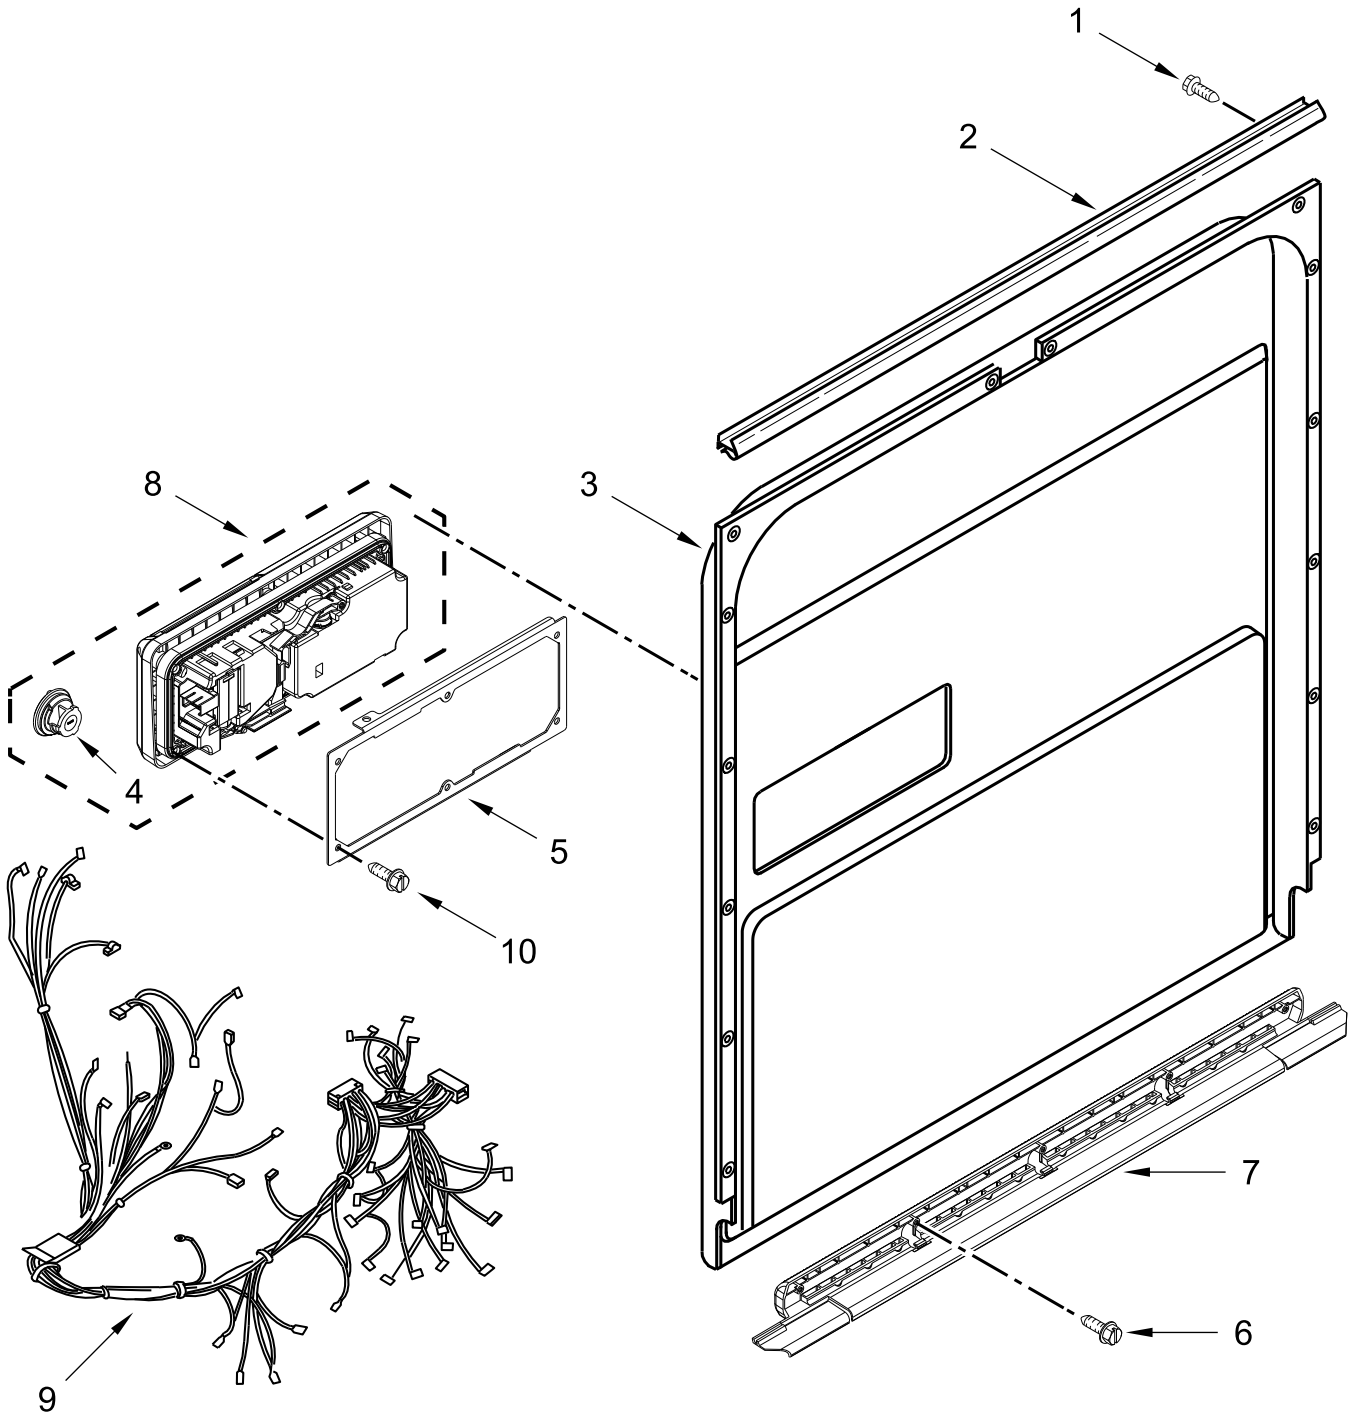

INNER DOOR PARTS

INNER DOOR PARTS

<u>Illus.</u> <u>No.</u>	<u>Part No.</u>	<u>Description</u>	<u>Illus.</u> <u>No.</u>	<u>Part No.</u>	<u>Description</u>	<u>Illus.</u> <u>No.</u>	<u>Part No.</u>	<u>Description</u>
1	W10348409	Screw	7	W10497235	Seal, Door Bottom	9	W10496093	Wiring Harness
2	W10195007	Seal, Console/Door	8	W10304410	Dispenser, Assembly	10	W10177098	Screw
3	W10380376	Inner Door Assembly						
4	W10524911	Cap, Rinse Aid						
5	W10462232	Bracket, Dispenser						
6	8281217	Screw