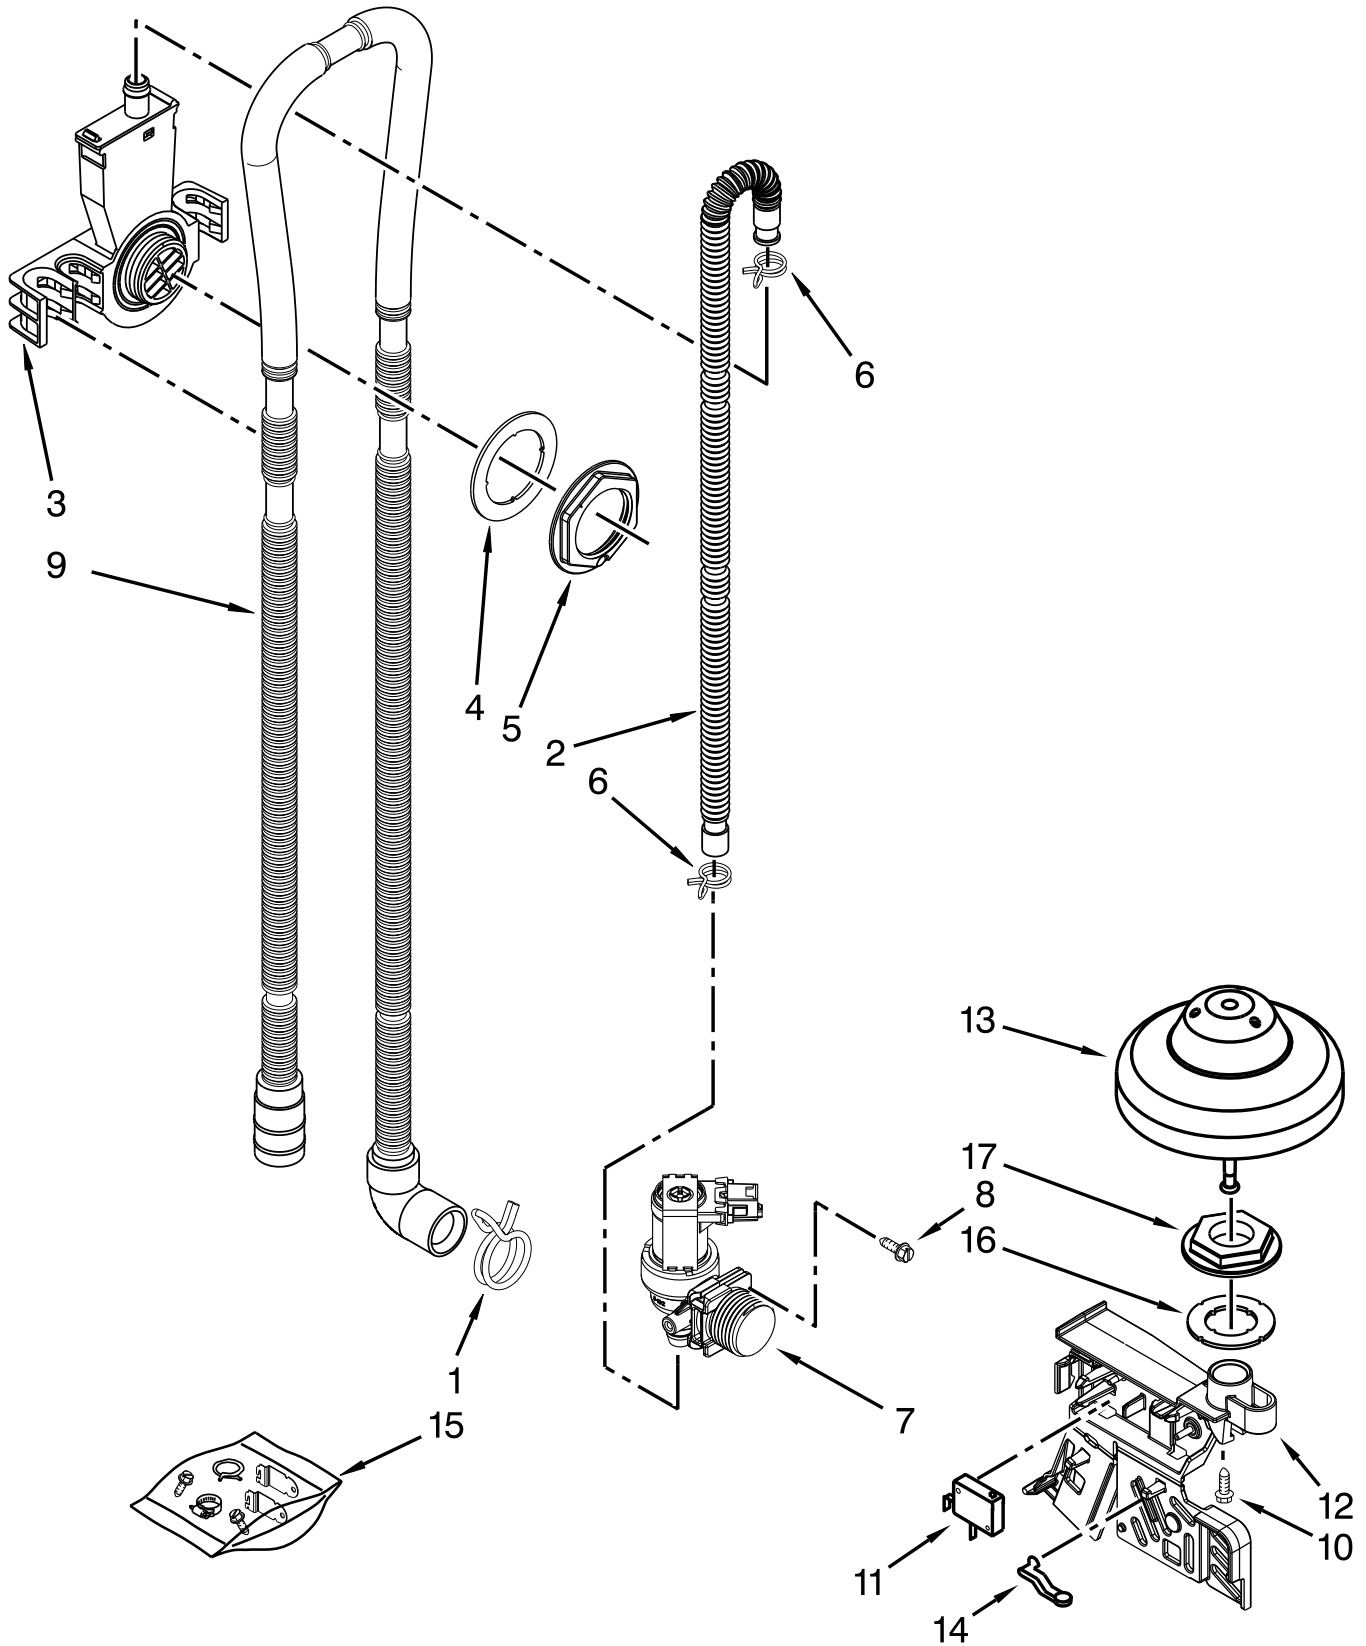

FILL, DRAIN AND OVERFILL PARTS

FILL, DRAIN AND OVERFILL PARTS

<u>Illus.</u> <u>No.</u>	<u>Part No.</u>	<u>Description</u>	<u>Illus.</u> <u>No.</u>	<u>Part No.</u>	<u>Description</u>	<u>Illus.</u> <u>No.</u>	<u>Part No.</u>	<u>Description</u>
1	370445	Clamp, Hose	9	W10481093	Drain Loop with Check Valve Assembly	16	8531743	Gasket, Flat
2	8531412	Hose	10	304231	Screw	17	W10195038	Nut, Standpipe
3	W10195536	Inlet, Water (Also Order Item 4)	11	W10195039	Switch, Overfill Control			
4	8531323	Gasket	12	W10195035	Housing, Overfill (Also Order Item 16)			
5	W10213825	Nut, Water Inlet (Also Order Item 4)	13	W10195036	Float & Retainer Assembly			
6	371505	Clamp, Hose	14	W10195037	Lever, Overfill Switch			
7	W10316814	Fill Valve Assembly	15	W10292152	Miscellaneous Parts Bag (Contains 2 Screws, 2 Clamps, & 2 Brackets)			
8	304392	Screw