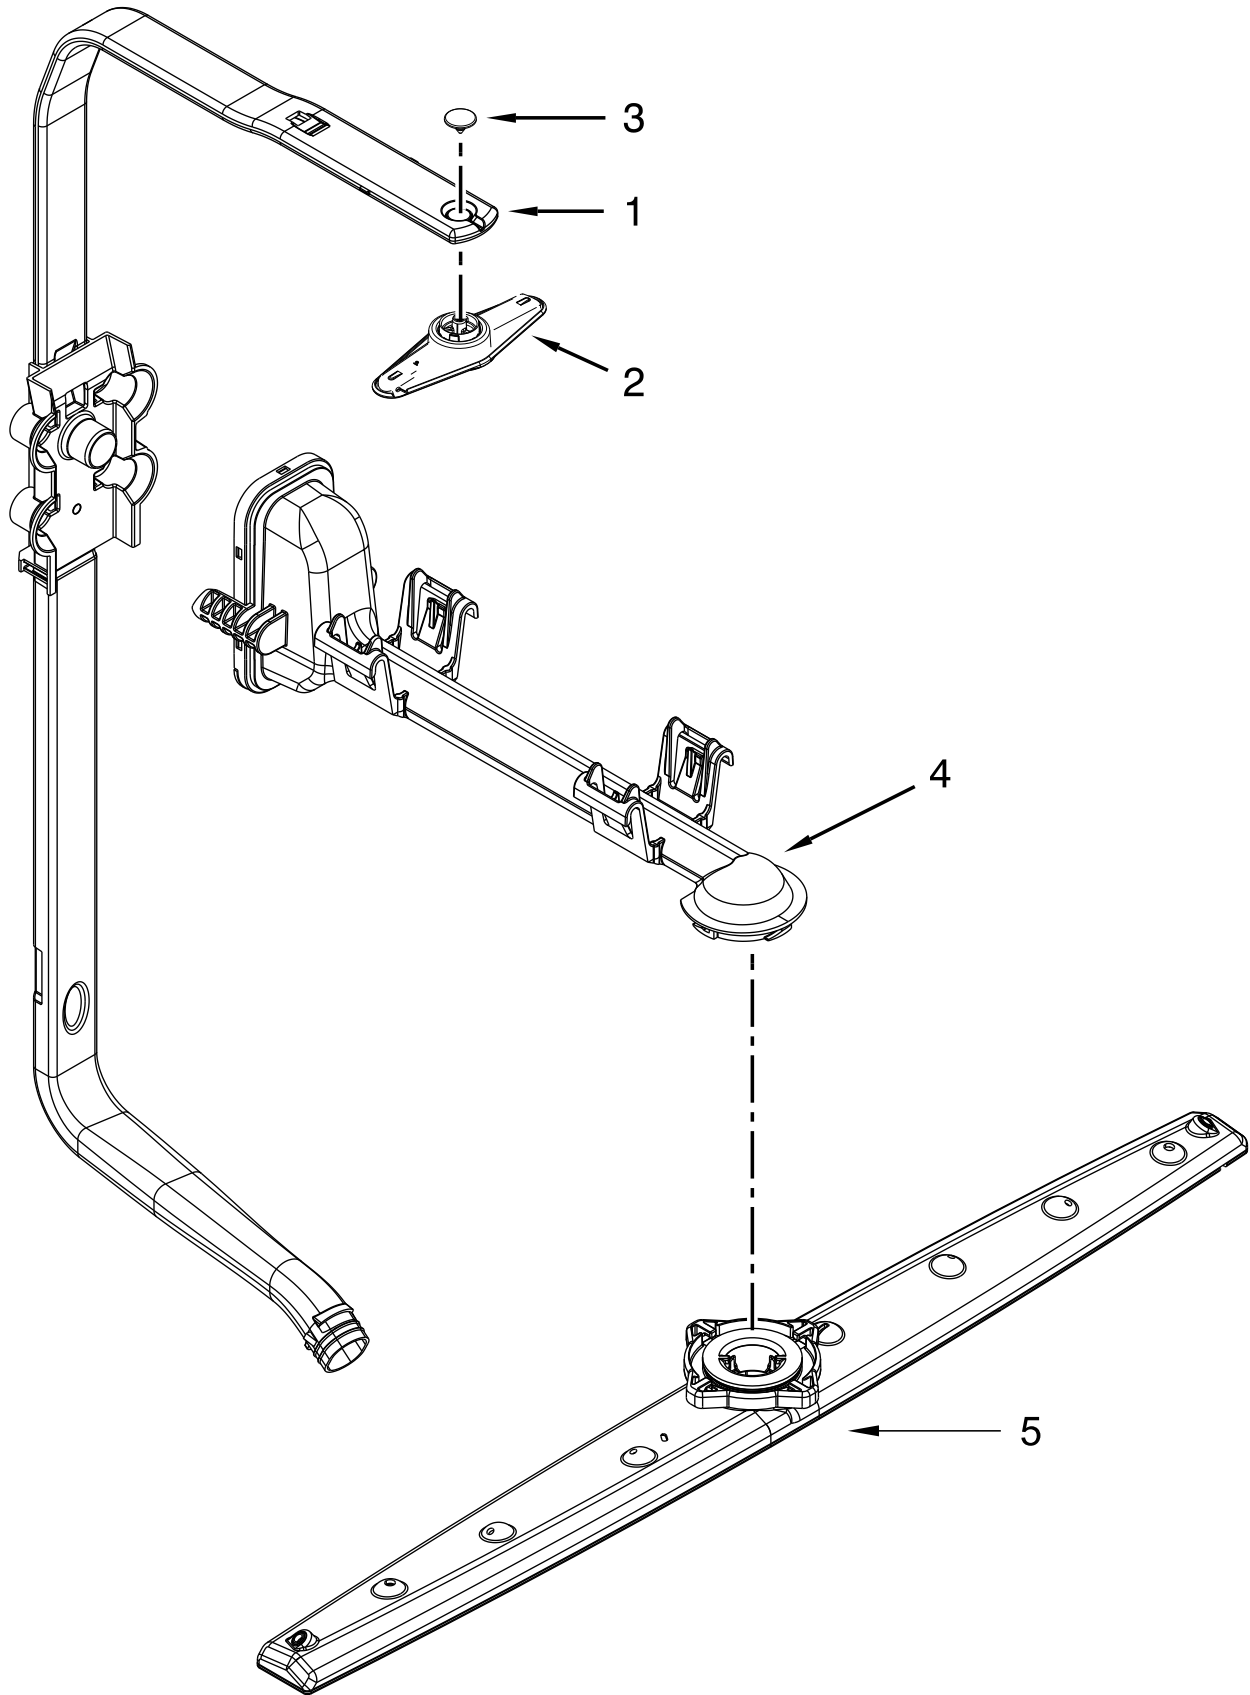

PUMP AND MOTOR PARTS

<u>Illus.</u>			<u>Illus.</u>			<u>Illus.</u>		
<u>No.</u>	<u>Part No.</u>	<u>Description</u>	<u>No.</u>	<u>Part No.</u>	<u>Description</u>	<u>No.</u>	<u>Part No.</u>	<u>Description</u>
1	W10455271	Cover, Outlet	9	8269144	Hose, Drain	18	W10300776	Damper, Sump Assembly
2	W10455268	Sump With Seal (Also Order Items 13 & 20)	10	W10476222	Motor, Diverter	19	W10348407	Screw
3	W10463906	Screen	11	370445	Clamp, Hose	20	W10445975	Hose Assembly (Includes 2 Clamps)
4	9741232	Screw	12	W10476221	Disc, Diverter	21	W10491331	Sprayarm
5	W10605057	Sump & Motor Assembly	13	W10538166	Grommet			
6	W10372113	Tab, Sump	14	W10169167	Clamp, Hose			
7	W10465379	Filter Cup Assembly	15	W10195086	Motor, Isolator			
8	W10084573	Pump, Drain	16	W10529163	Motor (Also Order Items 13 & 20)			
			17	W10134017	Indicator, Optical Wash			

UPPER WASH AND RINSE PARTS