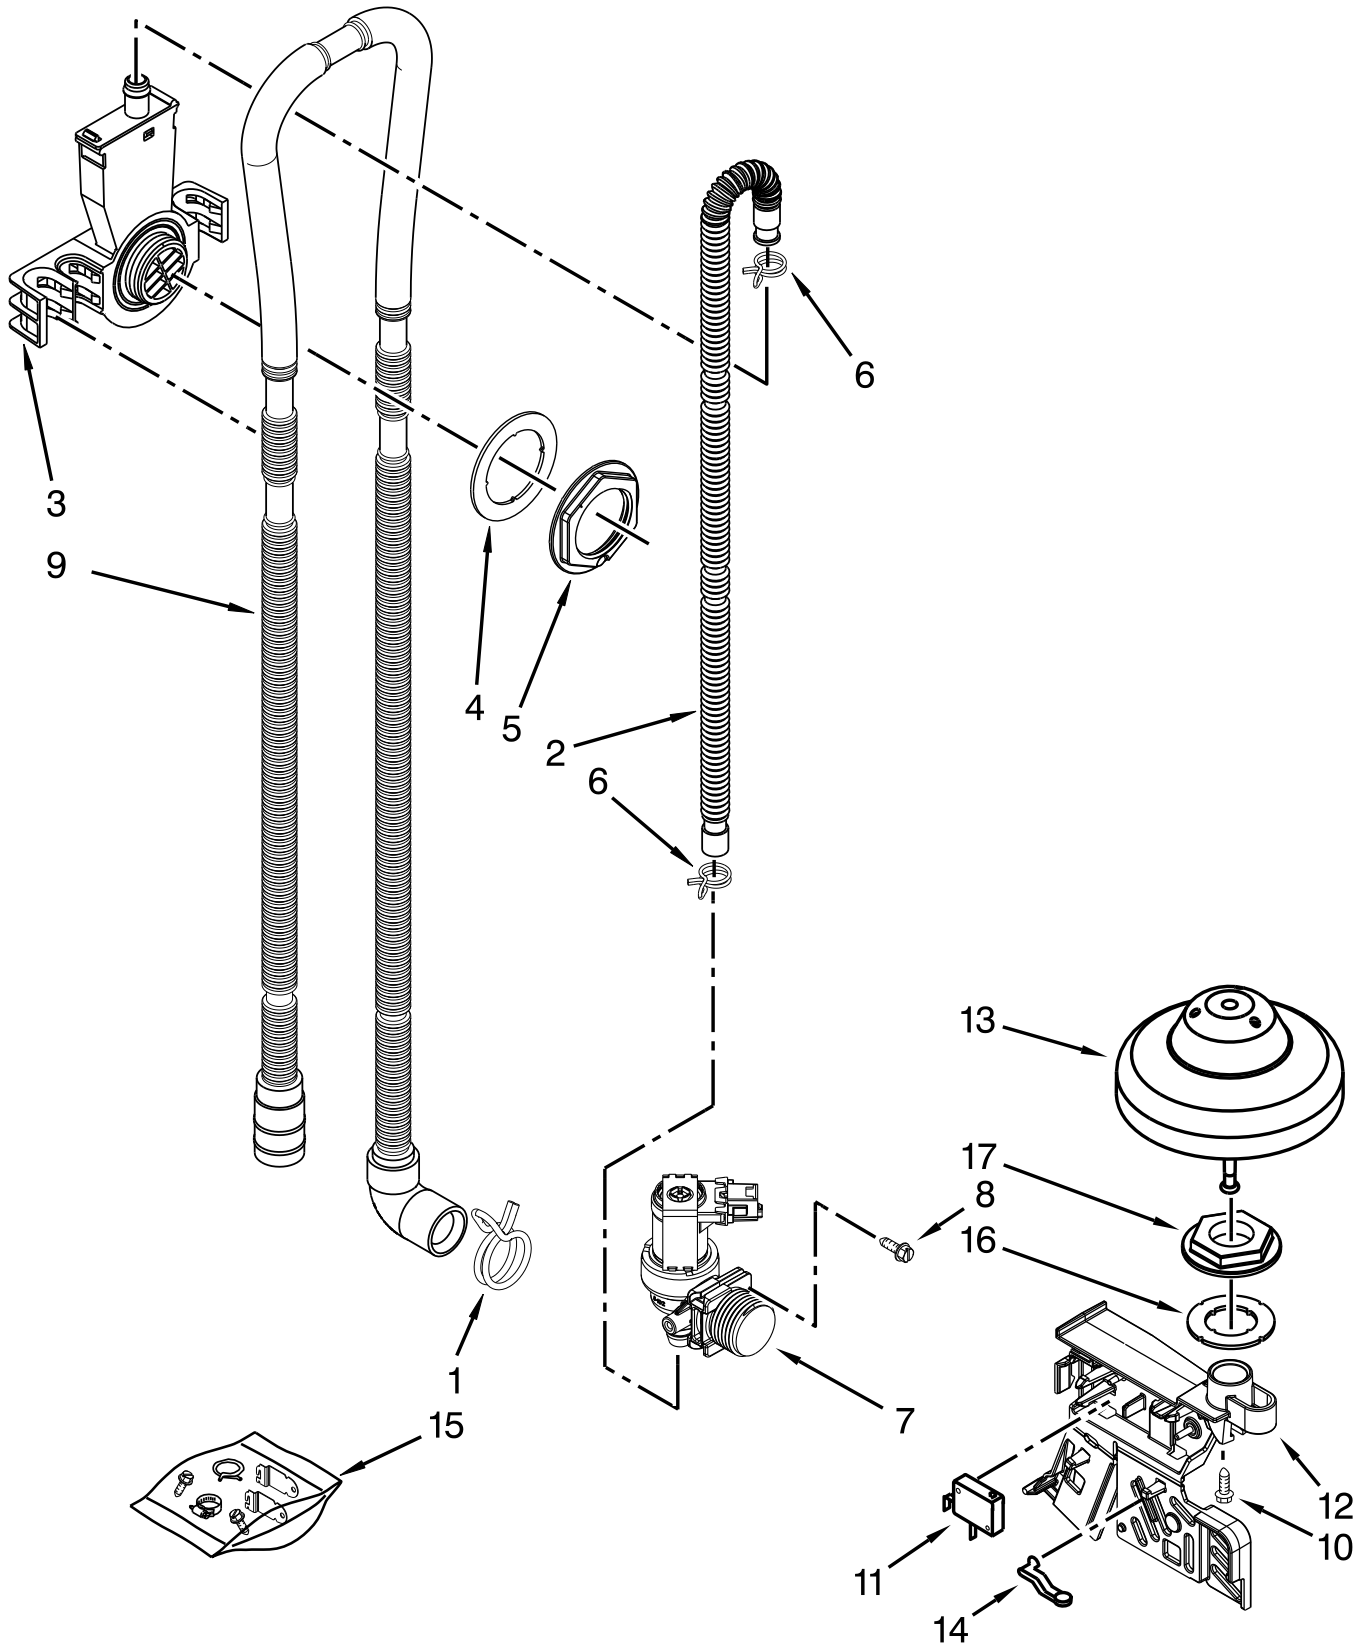

FILL, DRAIN AND OVERFILL PARTS

FILL, DRAIN AND OVERFILL PARTS

<u>Illus.</u> <u>No.</u>	<u>Part No.</u>	<u>Description</u>	<u>Illus.</u> <u>No.</u>	<u>Part No.</u>	<u>Description</u>	<u>Illus.</u> <u>No.</u>	<u>Part No.</u>	<u>Description</u>
1	370445	Clamp, Hose	9	W10481093	Drain Loop with Check Valve Assembly	16	8531743	Gasket, Flat
2	8531412	Hose	10	304231	Screw	17	W10195038	Nut, Standpipe
3	W10195536	Inlet, Water (Also Order Item 4)	11	W10195039	Switch, Overfill Control			
4	8531323	Gasket	12	W10195035	Housing, Overfill (Also Order Item 16)			
5	W10213825	Nut, Water Inlet (Also Order Item 4)	13	W10195036	Float & Retainer Assembly			
6	371505	Clamp, Hose	14	W10195037	Lever, Overfill Switch			
7	W10316814	Fill Valve Assembly	15	W10292152	Miscellaneous Parts Bag (Contains 2 Screws, 2 Clamps, & 2 Brackets)			
8	304392	Screw