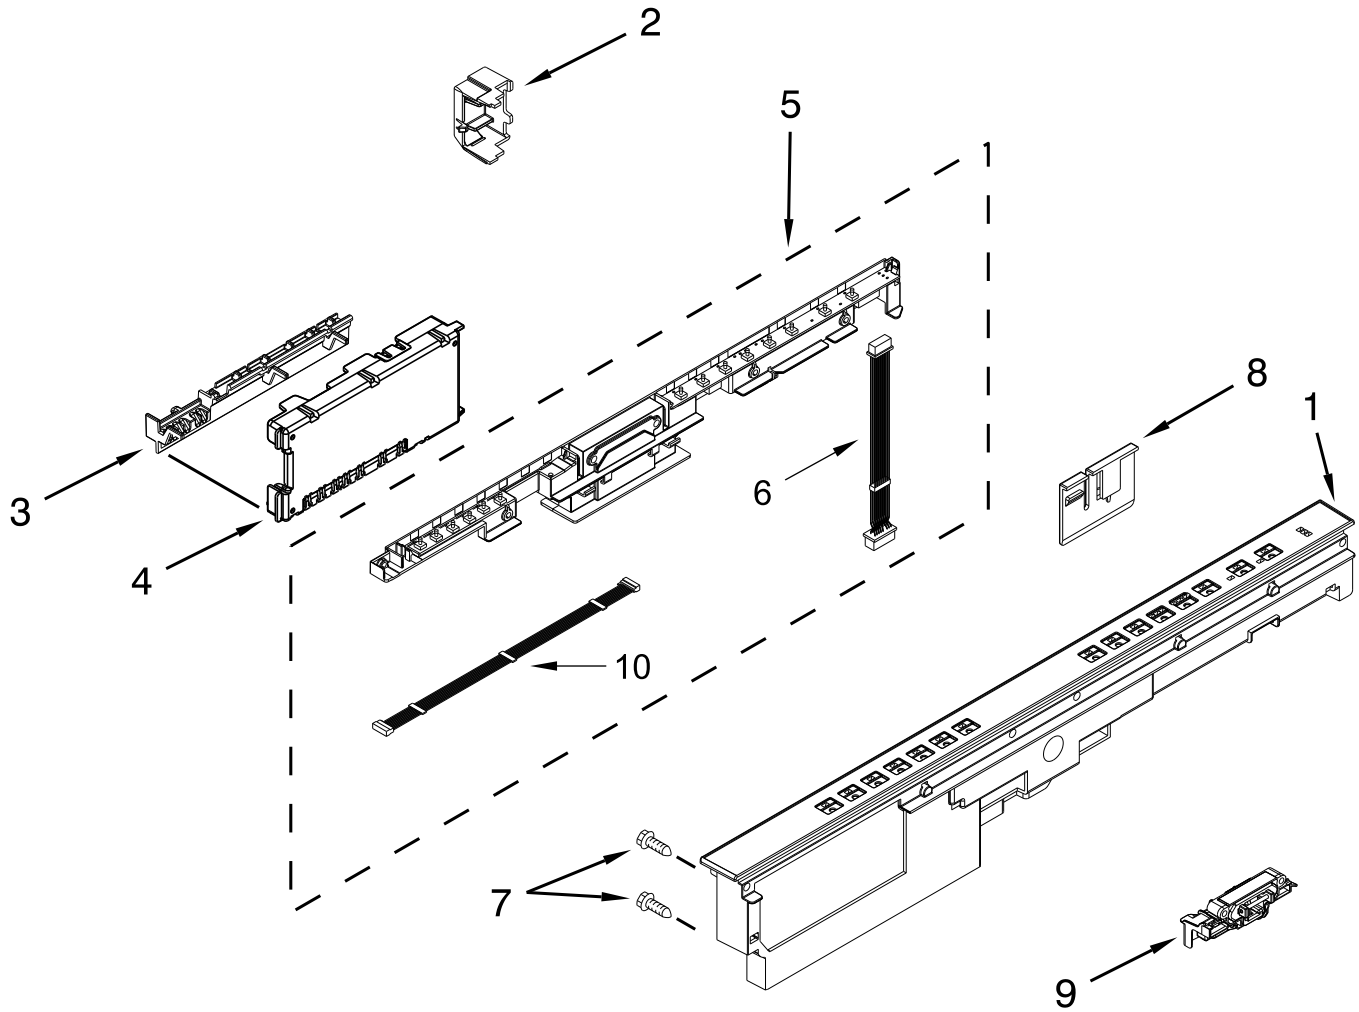

CONTROL PANEL AND LATCH PARTS