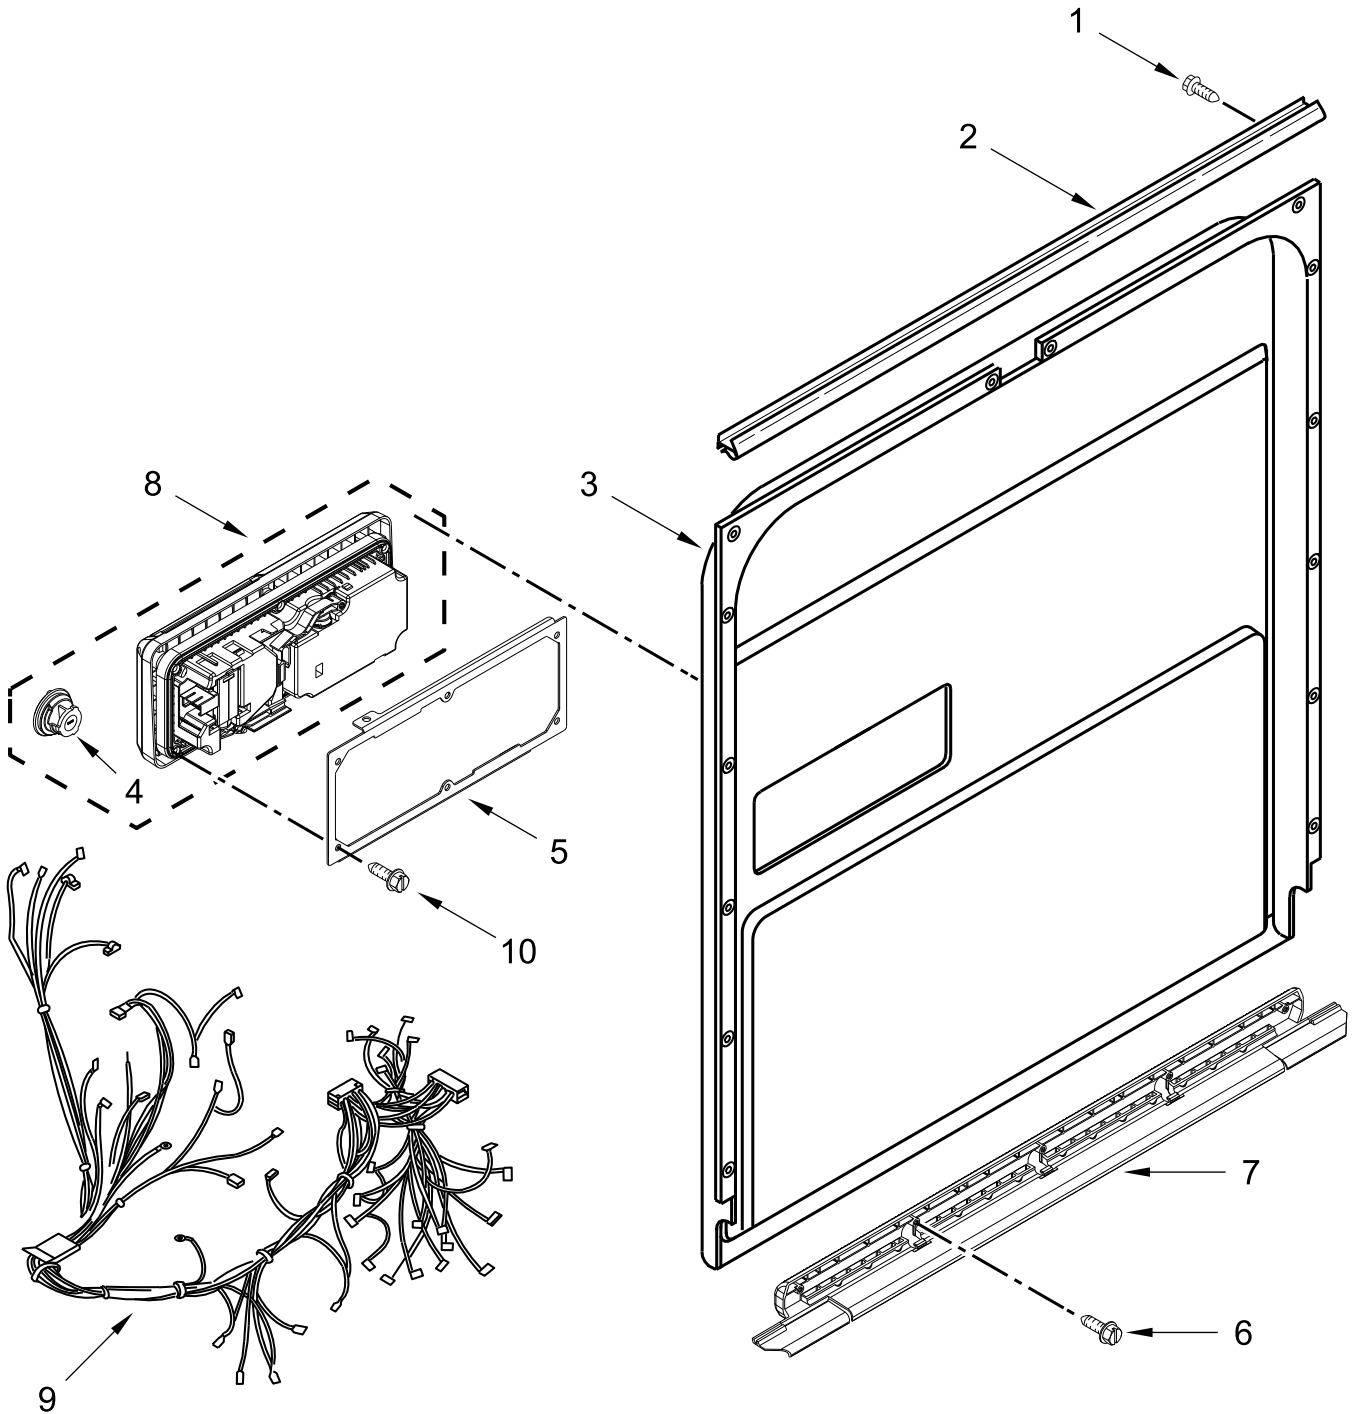

INNER DOOR PARTS

INNER DOOR PARTS

<u>Illus.</u> <u>No.</u>	<u>Part No.</u>	<u>Description</u>
1	W10348409	Screw
2	W10195007	Seal, Console/Door
3	W10380376	Inner Door Assembly
4	W10524911	Cap, Rinse Aid
5	W10462232	Bracket, Dispenser
6	8281217	Screw

<u>Illus.</u> <u>No.</u>	<u>Part No.</u>	<u>Description</u>
7	W10497235	Seal, Door Bottom
8	W10304410	Dispenser, Assembly

<u>Illus.</u> <u>No.</u>	<u>Part No.</u>	<u>Description</u>
9	W10496093	Wiring Harness
10	W10177098	Screw