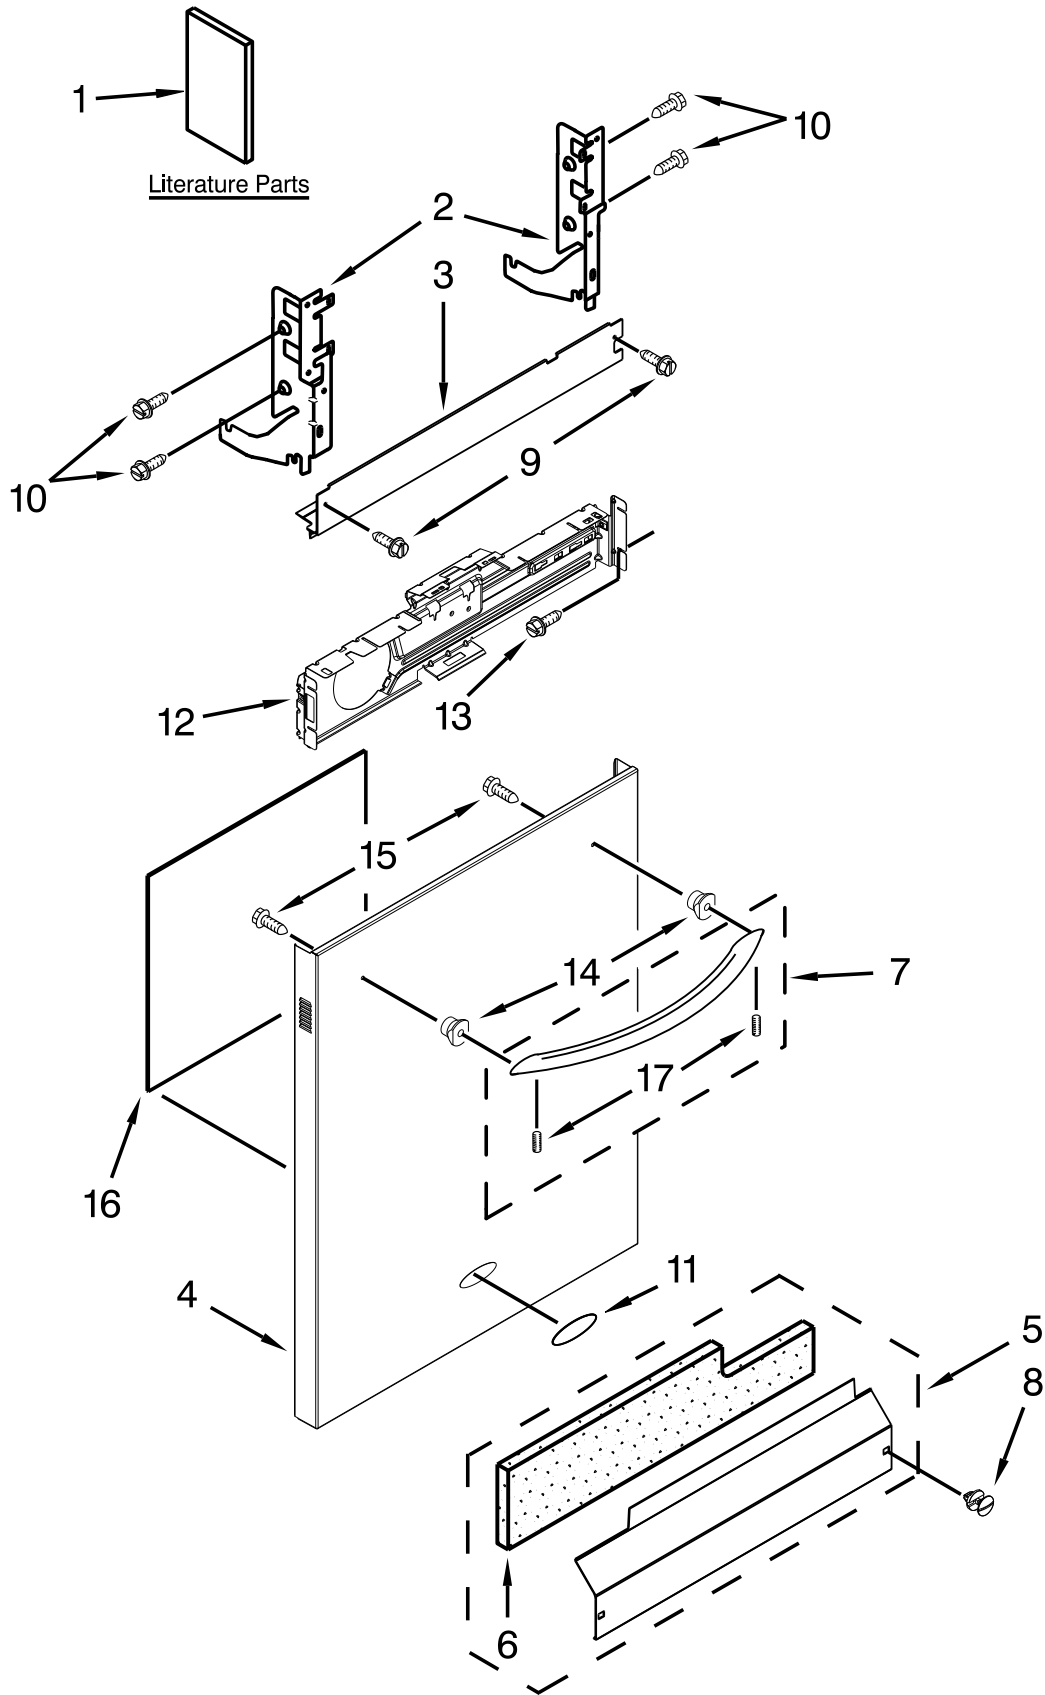

# DOOR AND PANEL PARTS

<u>Illus. No.</u>	<u>Part No.</u>	<u>Description</u>	<u>Illus. No.</u>	<u>Part No.</u>	<u>Description</u>	<u>Illus. No.</u>	<u>Part No.</u>	<u>Description</u>
1		Literature Parts	5		Access Panel	12	W10350242	Bracket, Control
	W10401504	Instructions, Installation		W10369024	Black	13	3400071	Screw
	W10490744	Energy Guide		W10369026	White	14	W10195726	Stud, Mounting
	W10596231	Use & Care Guide, English/French	6	W10073540	Insulation, Toe Panel	15	W10316572	Screw
	W10580766	Tech Sheet, English	7		Handle Assembly	16	W10073520	Insulation, Door
	W10580767	Tech Sheet, French		W10330970	Stainless	17	8534008	Screw, Set
2		Arm, Hinge	8		Fastener			
	8534854	Left Hand		W10503548	Black			
	8534853	Right Hand		W10503549	White			
3	W10321449	Barrier, Vapor Assembly	9	304392	Screw			
4		Front Panel (Includes Items 11, 14 & 15)	10	3390631	Screw			
	W10323562	Stainless	11		Nameplate			
	W10323568	White		W10393264	Grey			
				W10387117	White			