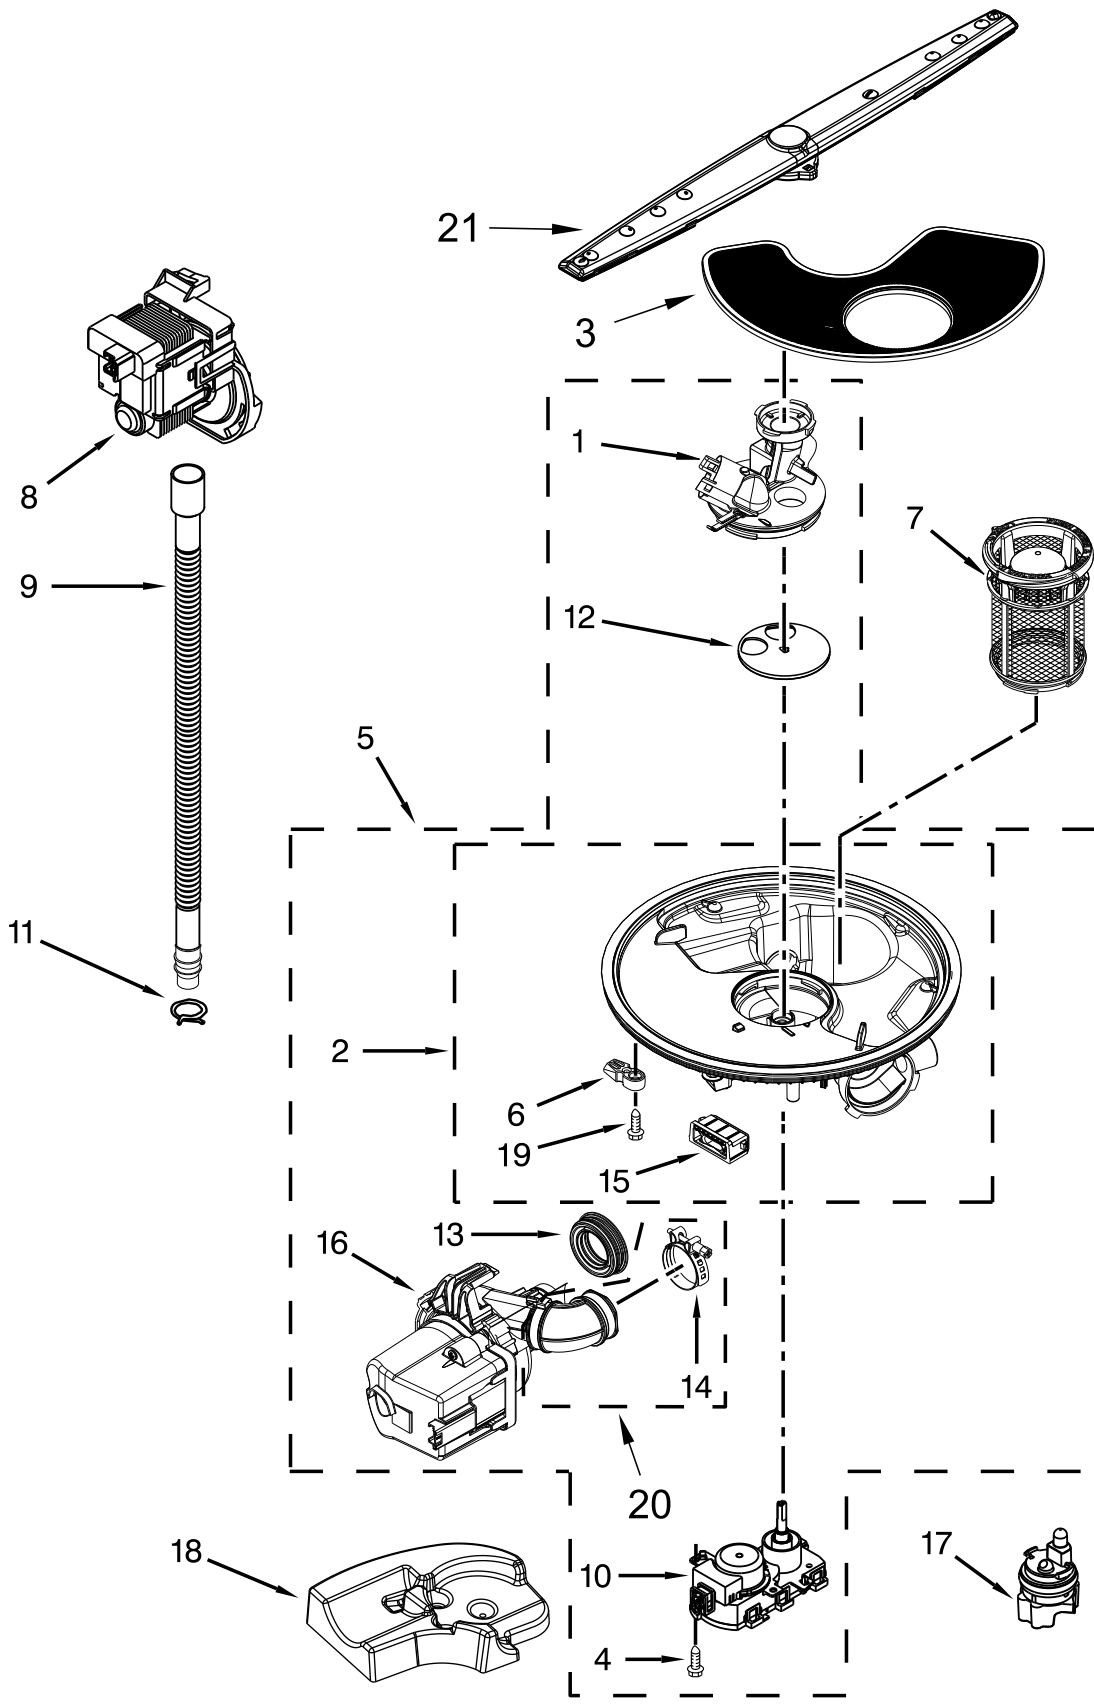

PUMP AND MOTOR PARTS

PUMP AND MOTOR PARTS

<u>Illus.</u>			<u>Illus.</u>			<u>Illus.</u>		
<u>No.</u>	<u>Part No.</u>	<u>Description</u>	<u>No.</u>	<u>Part No.</u>	<u>Description</u>	<u>No.</u>	<u>Part No.</u>	<u>Description</u>
1	W10455271	Cover, Outlet	9	8269144	Hose, Drain	18	W10300776	Damper, Sump Assembly
2	W10455268	Sump With Seal (Also Order Items 13 & 20)	10	W10476222	Motor, Diverter	19	W10348407	Screw
3	W10463906	Screen	11	370445	Clamp, Hose	20	W10445975	Hose Assembly (Includes 2 Clamps)
4	9741232	Screw	12	W10476221	Disc, Diverter	21	W10491331	Sprayarm
5	W10605057	Sump & Motor Assembly	13	W10538166	Grommet			
6	W10372113	Tab, Sump	14	W10169167	Clamp, Hose			
7	W10465379	Filter Cup Assembly	15	W10195086	Motor, Isolator			
8	W10084573	Pump, Drain	16	W10529163	Motor (Also Order Items 13 & 20)			
			17	W10134017	Indicator, Optical Wash