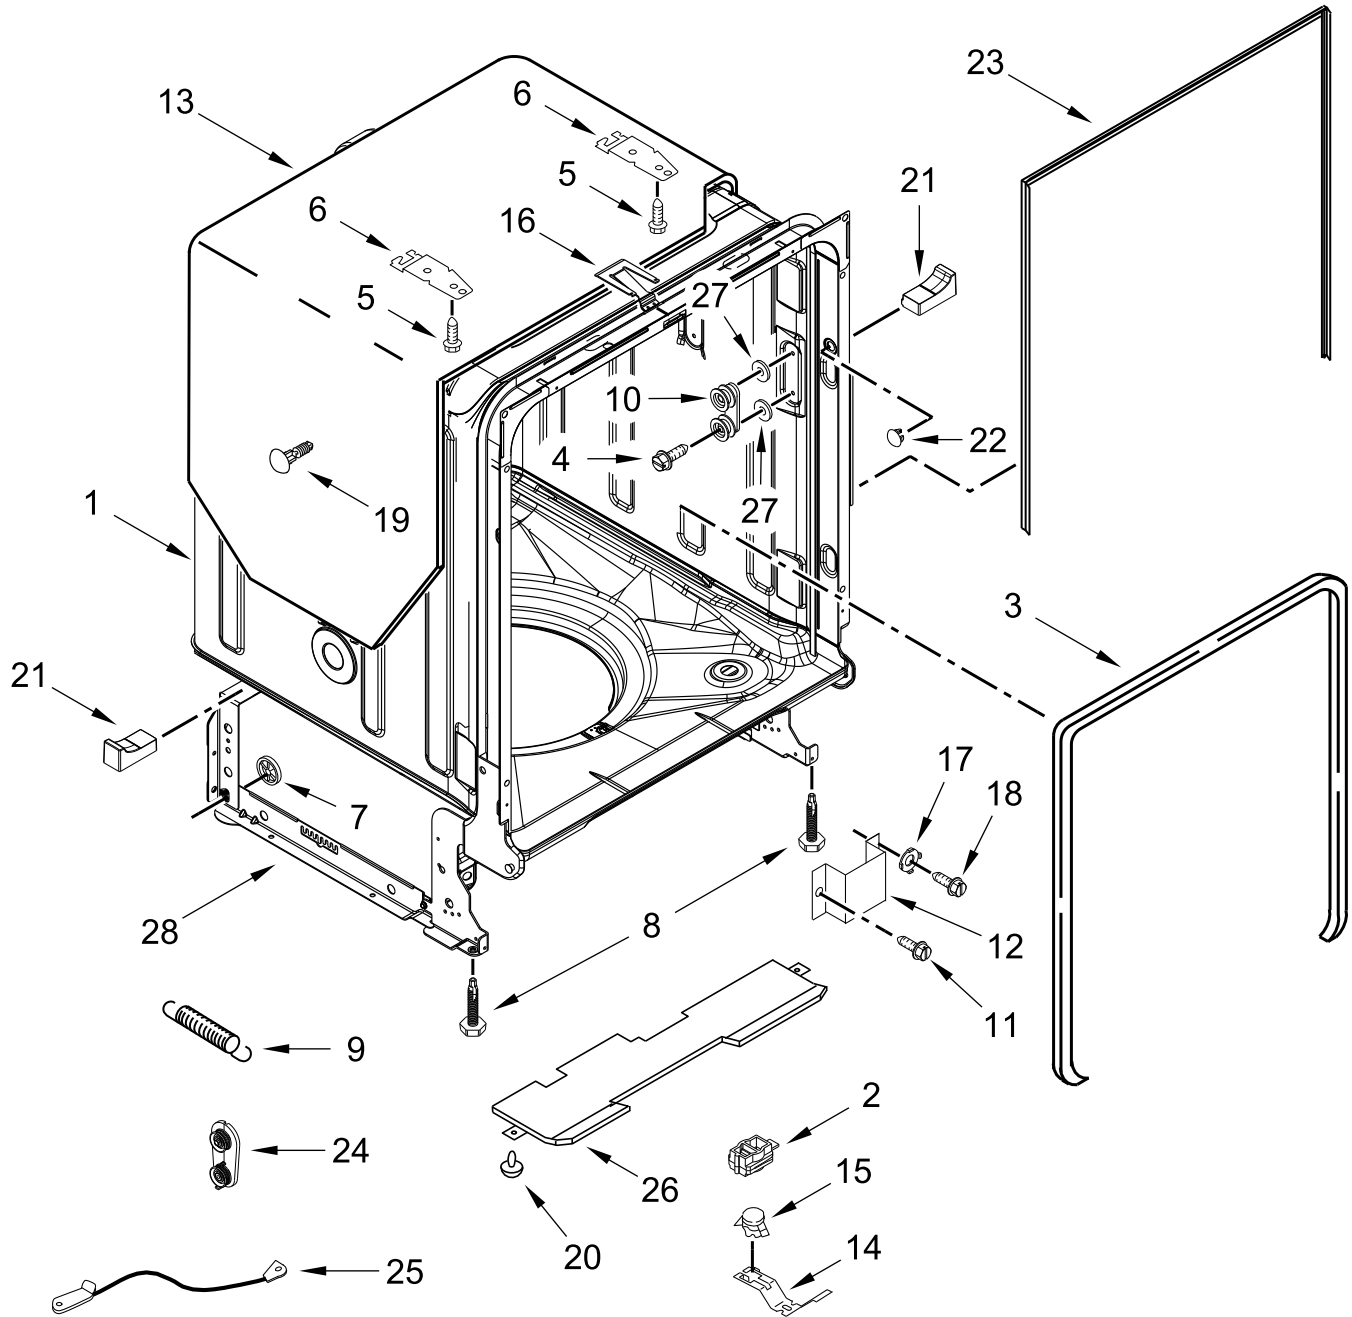

TUB AND FRAME PARTS

TUB AND FRAME PARTS

<u>Illus.</u> <u>No.</u>	<u>Part No.</u>	<u>Description</u>	<u>Illus.</u> <u>No.</u>	<u>Part No.</u>	<u>Description</u>	<u>Illus.</u> <u>No.</u>	<u>Part No.</u>	<u>Description</u>
1	W10511204	Tub Assembly (Includes Heater Assembly)	11	3400892	Screw	21		Spacer, Tub
2	W10292870	Shield, Thermostat	12	8268991	Cover, Terminal Box		W10195630	Left Hand
3	W10179427	Seal, Cabinet	13	8573240	Shield, Tub Sound		W10195631	Right Hand
4	W10309090	Screw	14	W10300703	Bracket, Thermostat	22	W10082838	Plug, Tub
5	3367670	Screw	15	W10339563	Thermostat	23	W10300924	Gasket, Tub
6	8269145	Bracket, Undercounter	16	W10300779	Strike, Latch	24	W10084086	Door Balance Assembly
7	W10190778	Wheel Leg	17	3378128	Washer, Pronged Cup	25	W10158291	Cable, Door
8	W10304228	Leveler, Leg	18	3400014	Screw, Grounding	26	W10195368	Sound Insulation, Bottom
9	8270020	Spring, Door Balance	19	304666	Retainer	27	9743002	Gasket, Mounting Bracket
10	W10078083	Wheel And Mount Assembly	20	3400924	Retainer, Push In	28	W10190776	Support Assembly, Rear