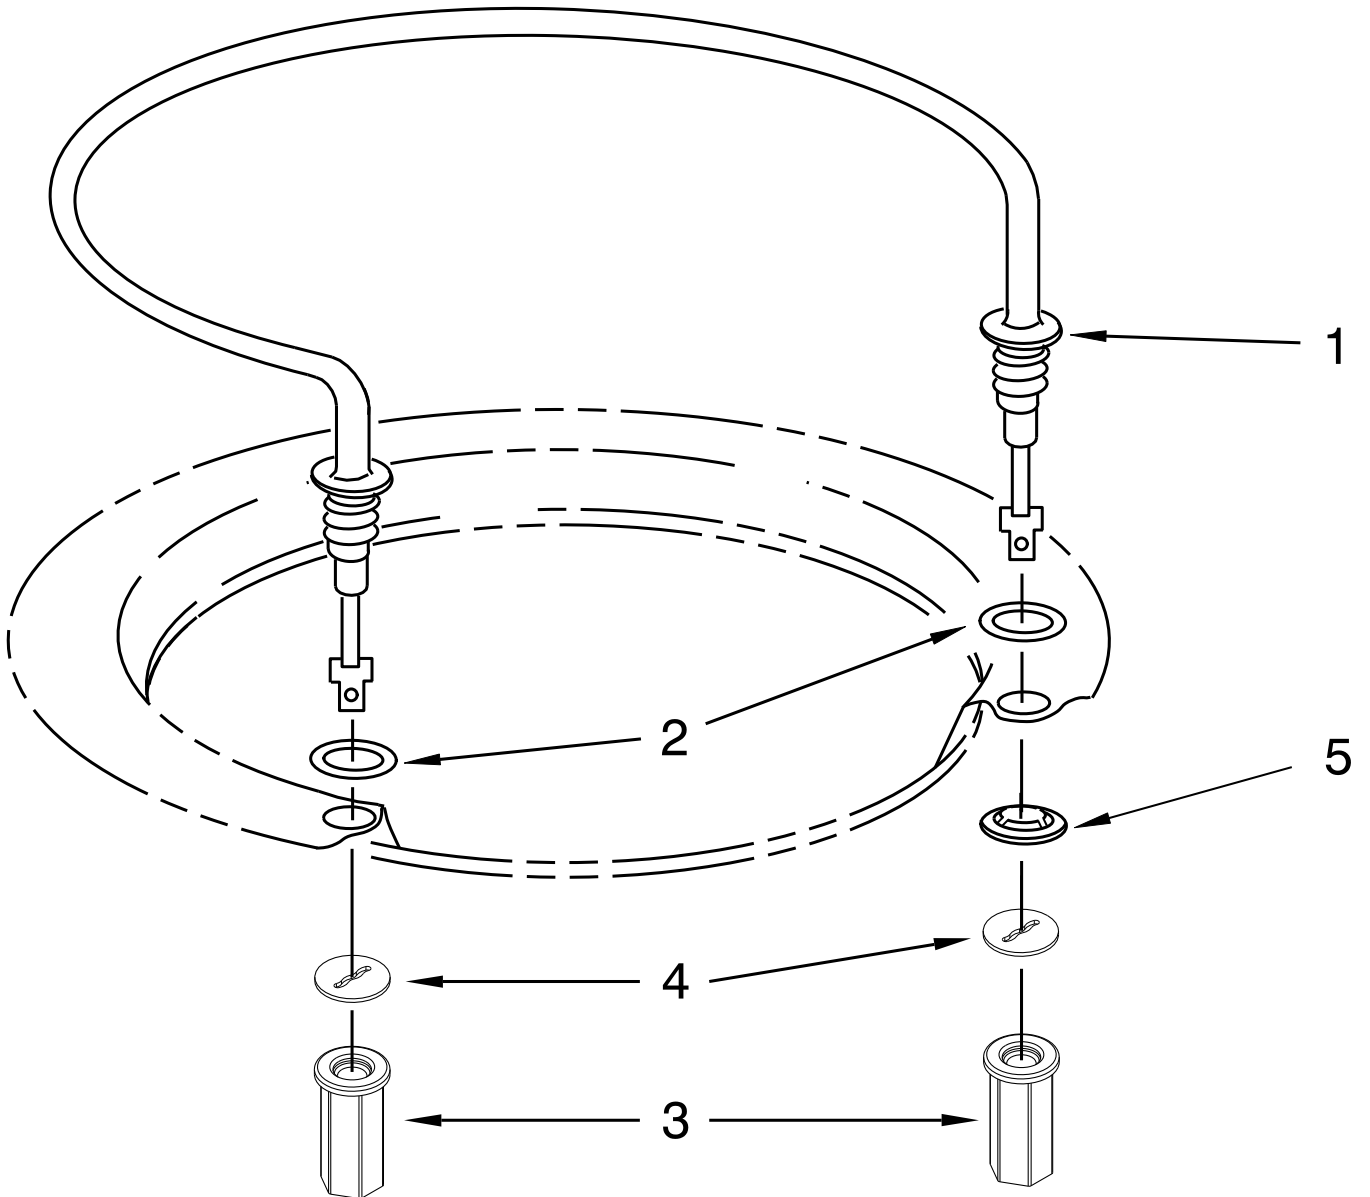

HEATER PARTS

HEATER PARTS

<u>Illus.</u> <u>No.</u>	<u>Part No.</u>	<u>Description</u>
1	W10329322	Heater Element Assembly (Includes Item 2)
2	717273	Washer, Rubber

<u>Illus.</u> <u>No.</u>	<u>Part No.</u>	<u>Description</u>
3	8268548	Nut, Heater Element
4	W10343251	Shield, Heater Probe

<u>Illus.</u> <u>No.</u>	<u>Part No.</u>	<u>Description</u>
5	3400931	Nut, Speed
		NOTE: If heater element is removed, it must be replaced.