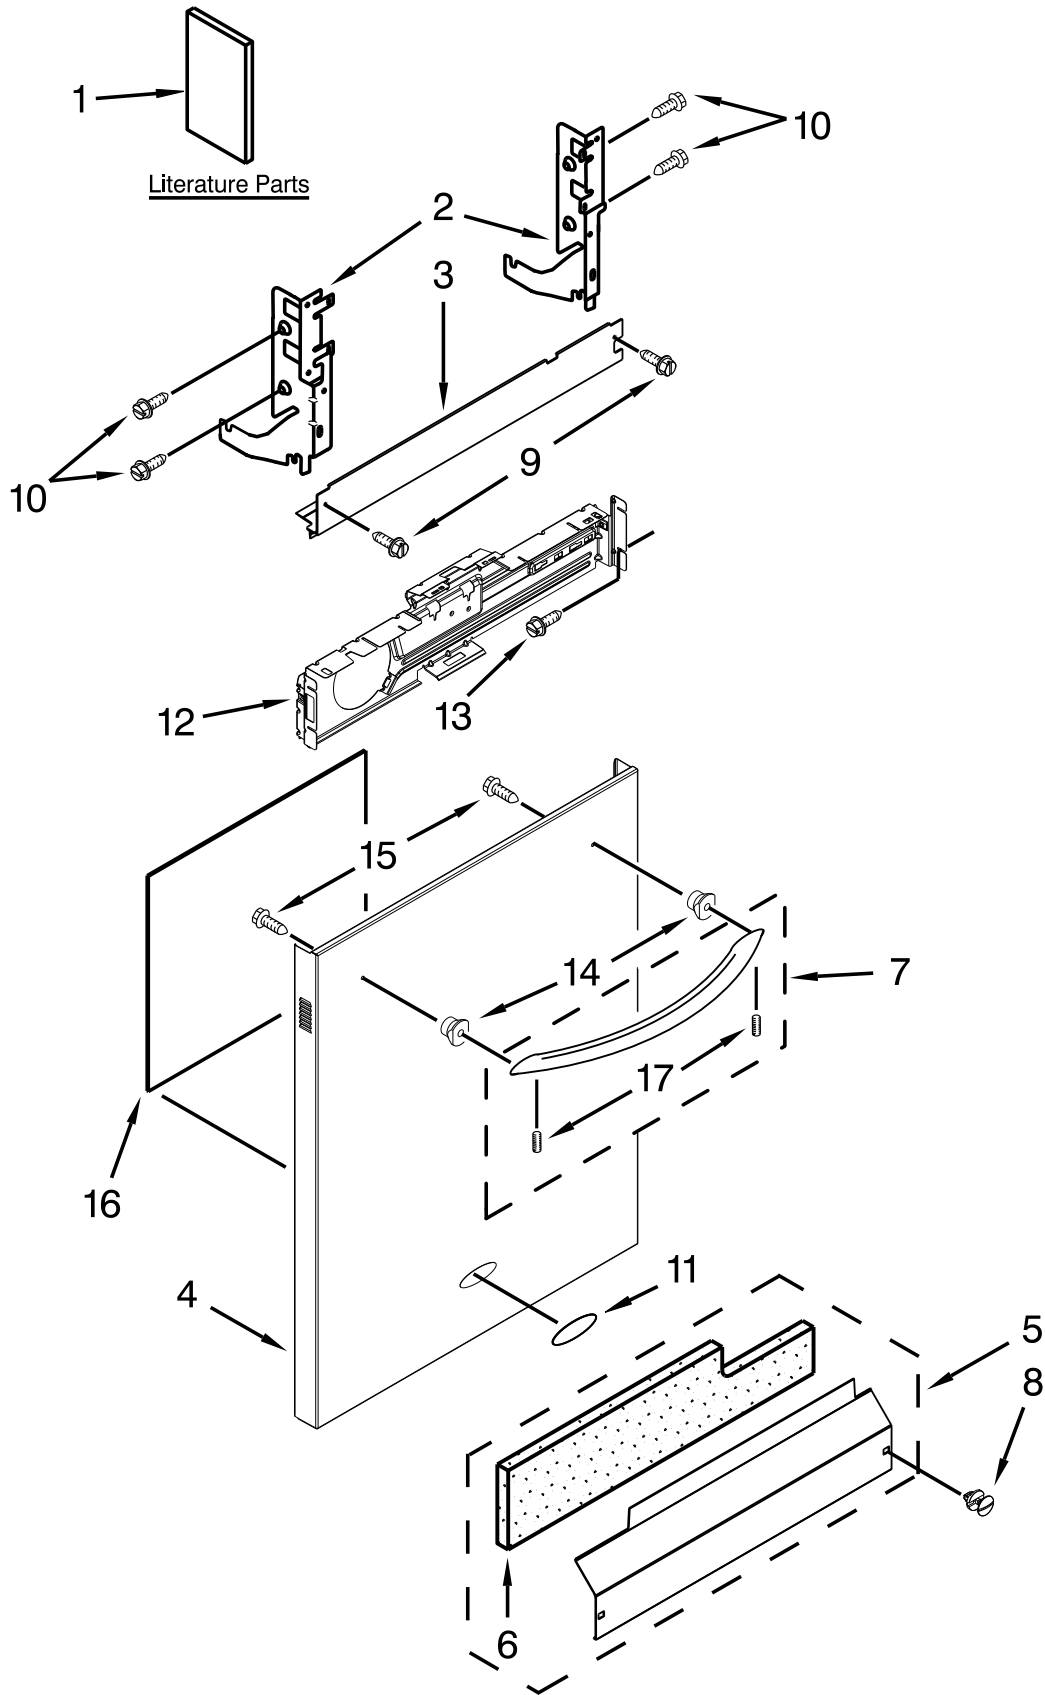

UNDERCOUNTER DISHWASHER

MODELS:

WDT790SLYM2 (Stainless)
WDT790SLYW2 (White)

DOOR AND PANEL PARTS

DOOR AND PANEL PARTS

<u>Illus. No.</u>	<u>Part No.</u>	<u>Description</u>	<u>Illus. No.</u>	<u>Part No.</u>	<u>Description</u>	<u>Illus. No.</u>	<u>Part No.</u>	<u>Description</u>
1		Literature Parts	5		Access Panel	12	W10350242	Bracket, Control
	W10401504	Instructions, Installation		W10369024	Black	13	3400071	Screw
	W10490744	Energy Guide		W10369026	White	14	W10195726	Stud, Mounting
	W10596231	Use & Care Guide, English/French	6	W10073540	Insulation, Toe Panel	15	W10316572	Screw
	W10580766	Tech Sheet, English	7		Handle Assembly	16	W10073520	Insulation, Door
	W10580767	Tech Sheet, French		W10330970	Stainless	17	8534008	Screw, Set
2		Arm, Hinge	8		Fastener			
	8534854	Left Hand		W10503548	Black			
	8534853	Right Hand		W10503549	White			
3	W10321449	Barrier, Vapor Assembly	9	304392	Screw			
4		Front Panel (Includes Items 11, 14 & 15)	10	3390631	Screw			
	W10323562	Stainless	11		Nameplate			
	W10323568	White		W10393264	Grey			
				W10387117	White			

CONTROL PANEL AND LATCH PARTS

CONTROL PANEL AND LATCH PARTS

<u>Illus.</u> <u>No.</u>	<u>Part No.</u>	<u>Description</u>	<u>Illus.</u> <u>No.</u>	<u>Part No.</u>	<u>Description</u>	<u>Illus.</u> <u>No.</u>	<u>Part No.</u>	<u>Description</u>
1		Console Assembly (Includes Insert)	3	W10194937	Brace, Connector	7	W10348408	Screw
	W10350257	Silver	4	W10539784	Control, Electronic	8	W10195237	Clip, Control
	W10350256	White	5	W10350264	Housing Assembly, User Interface	9	W10550100	Latch Assembly (Includes Switch)
2	W10401190	Box, Connector	6	W10300781	Jumper, 16-Wire	10	W10347251	Jumper, 10-Wire