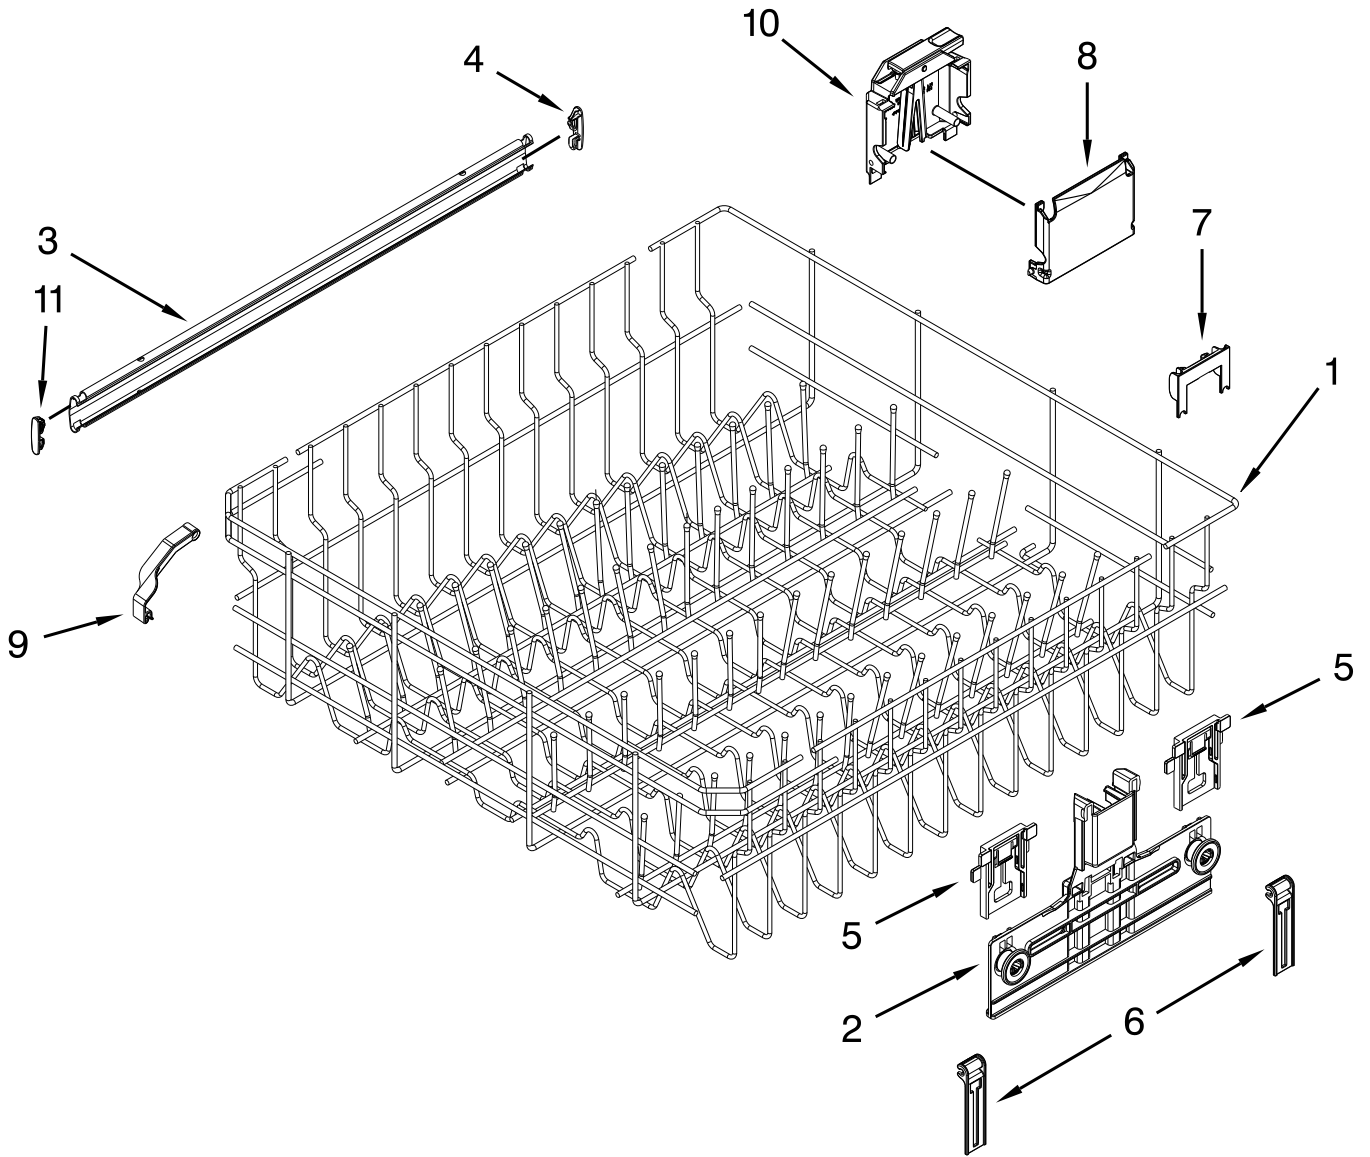

HEATER PARTS

HEATER PARTS

<u>Illus.</u> <u>No.</u>	<u>Part No.</u>	<u>Description</u>
1	W10329322	Heater Element Assembly (Includes Item 2)
2	717273	Washer, Rubber

<u>Illus.</u> <u>No.</u>	<u>Part No.</u>	<u>Description</u>
3	8268548	Nut, Heater Element
4	W10343251	Shield, Heater Probe

<u>Illus.</u> <u>No.</u>	<u>Part No.</u>	<u>Description</u>
5	3400931	Nut, Speed
		NOTE: If heater element is removed, it must be replaced.

UPPER RACK AND TRACK PARTS

UPPER RACK AND TRACK PARTS

<u>Illus.</u> <u>No.</u>	<u>Part No.</u>	<u>Description</u>	<u>Illus.</u> <u>No.</u>	<u>Part No.</u>	<u>Description</u>	<u>Illus.</u> <u>No.</u>	<u>Part No.</u>	<u>Description</u>
1	W10350382	Dishrack, Upper	6	W10195839	Strap, Tether Adjuster	10		Housing, Adjuster
2	W10350375	Adjuster, Arm Assembly	7	W10250160	Clip, Adjuster		W10195372	Left Hand
3	3385089	Track, Dishrack	8	W10250162	Cover, Adjuster		W10195373	Right Hand
4	8565925	Stop, Track (Non-Removable)	9	W10254690	Clip, Dispenser Guard	11	W10508950	Stop, Track (Removable)
5	W10195840	Positioner, Adjuster						