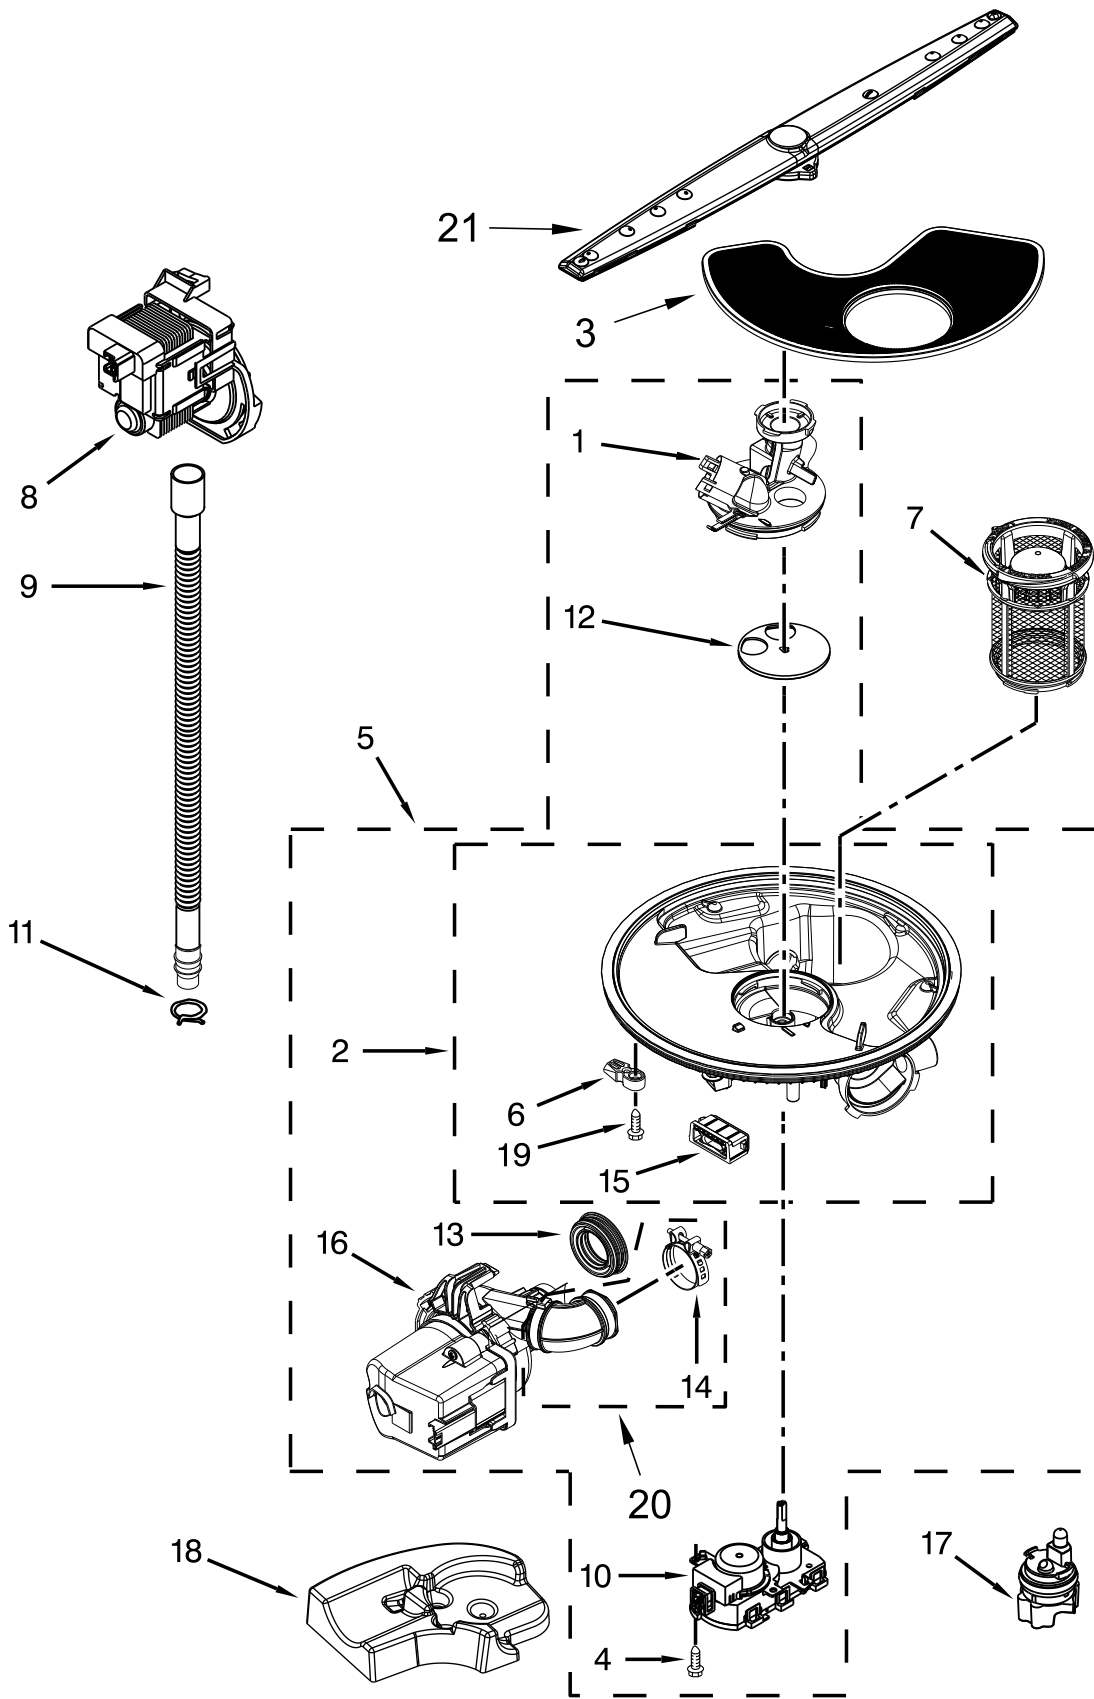

PUMP AND MOTOR PARTS

PUMP AND MOTOR PARTS

<u>Illus.</u>			<u>Illus.</u>			<u>Illus.</u>		
<u>No.</u>	<u>Part No.</u>	<u>Description</u>	<u>No.</u>	<u>Part No.</u>	<u>Description</u>	<u>No.</u>	<u>Part No.</u>	<u>Description</u>
1	W10455271	Cover, Outlet	9	8269144	Hose, Drain	18	W10300776	Damper, Sump Assembly
2	W10455268	Sump With Seal (Also Order Items 13 & 20)	10	W10476222	Motor, Diverter	19	W10348407	Screw
3	W10463906	Screen	11	370445	Clamp, Hose	20	W10445975	Hose Assembly (Includes 2 Clamps)
4	9741232	Screw	12	W10476221	Disc, Diverter	21	W10491331	Sprayarm
5	W10605057	Sump & Motor Assembly	13	W10538166	Grommet			
6	W10372113	Tab, Sump	14	W10169167	Clamp, Hose			
7	W10465379	Filter Cup Assembly	15	W10195086	Motor, Isolator			
8	W10084573	Pump, Drain	16	W10529163	Motor (Also Order Items 13 & 20)			
			17	W10134017	Indicator, Optical Wash