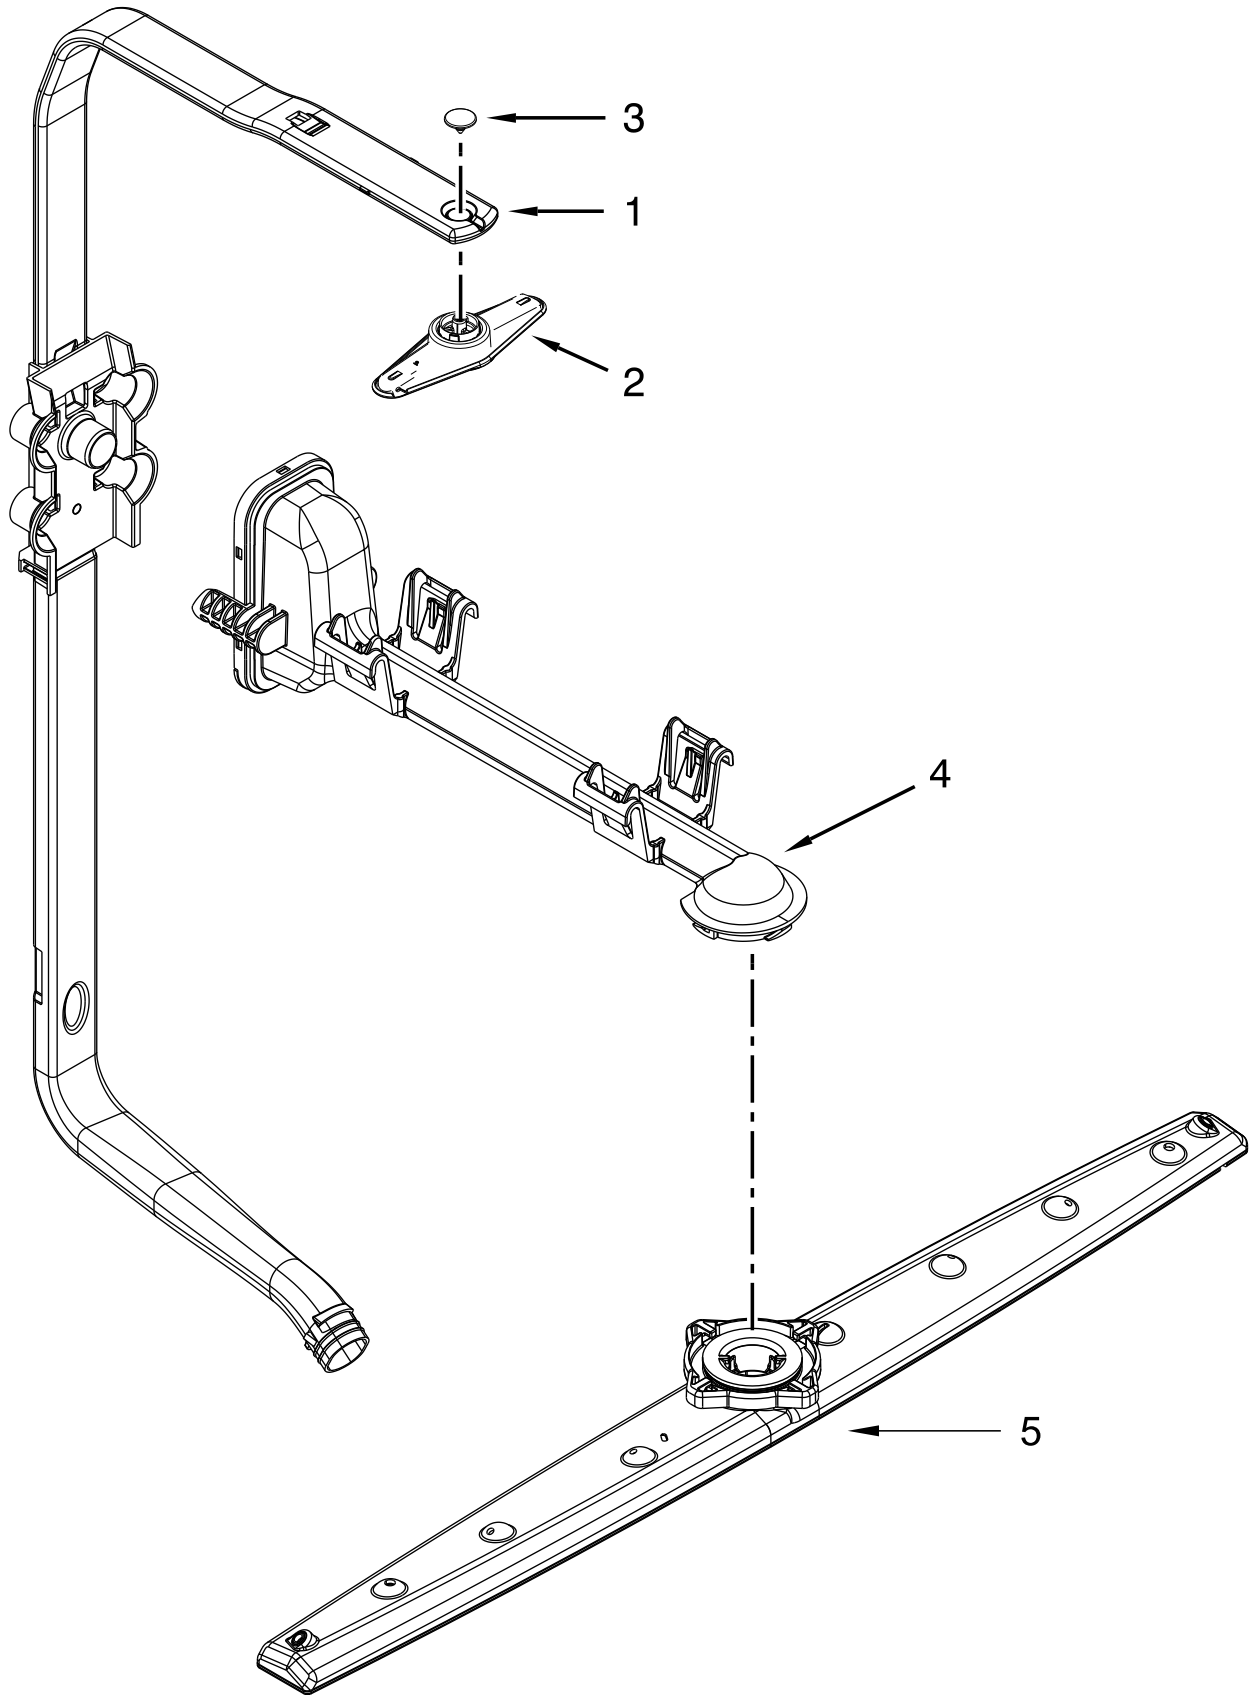

PUMP AND MOTOR PARTS

<u>Illus.</u>			<u>Illus.</u>			<u>Illus.</u>		
<u>No.</u>	<u>Part No.</u>	<u>Description</u>	<u>No.</u>	<u>Part No.</u>	<u>Description</u>	<u>No.</u>	<u>Part No.</u>	<u>Description</u>
1	W10455271	Cover, Outlet	9	8269144	Hose, Drain	18	W10300776	Damper, Sump Assembly
2	W10455268	Sump With Seal (Also Order Items 13 & 20)	10	W10476222	Motor, Diverter	19	W10348407	Screw
3	W10463906	Screen	11	370445	Clamp, Hose	20	W10445975	Hose Assembly (Includes 2 Clamps)
4	9741232	Screw	12	W10476221	Disc, Diverter	21	W10491331	Sprayarm
5	W10605057	Sump & Motor Assembly	13	W10538166	Grommet			
6	W10372113	Tab, Sump	14	W10169167	Clamp, Hose			
7	W10465379	Filter Cup Assembly	15	W10195086	Motor, Isolator			
8	W10084573	Pump, Drain	16	W10529163	Motor (Also Order Items 13 & 20)			
			17	W10134017	Indicator, Optical Wash			

UPPER WASH AND RINSE PARTS