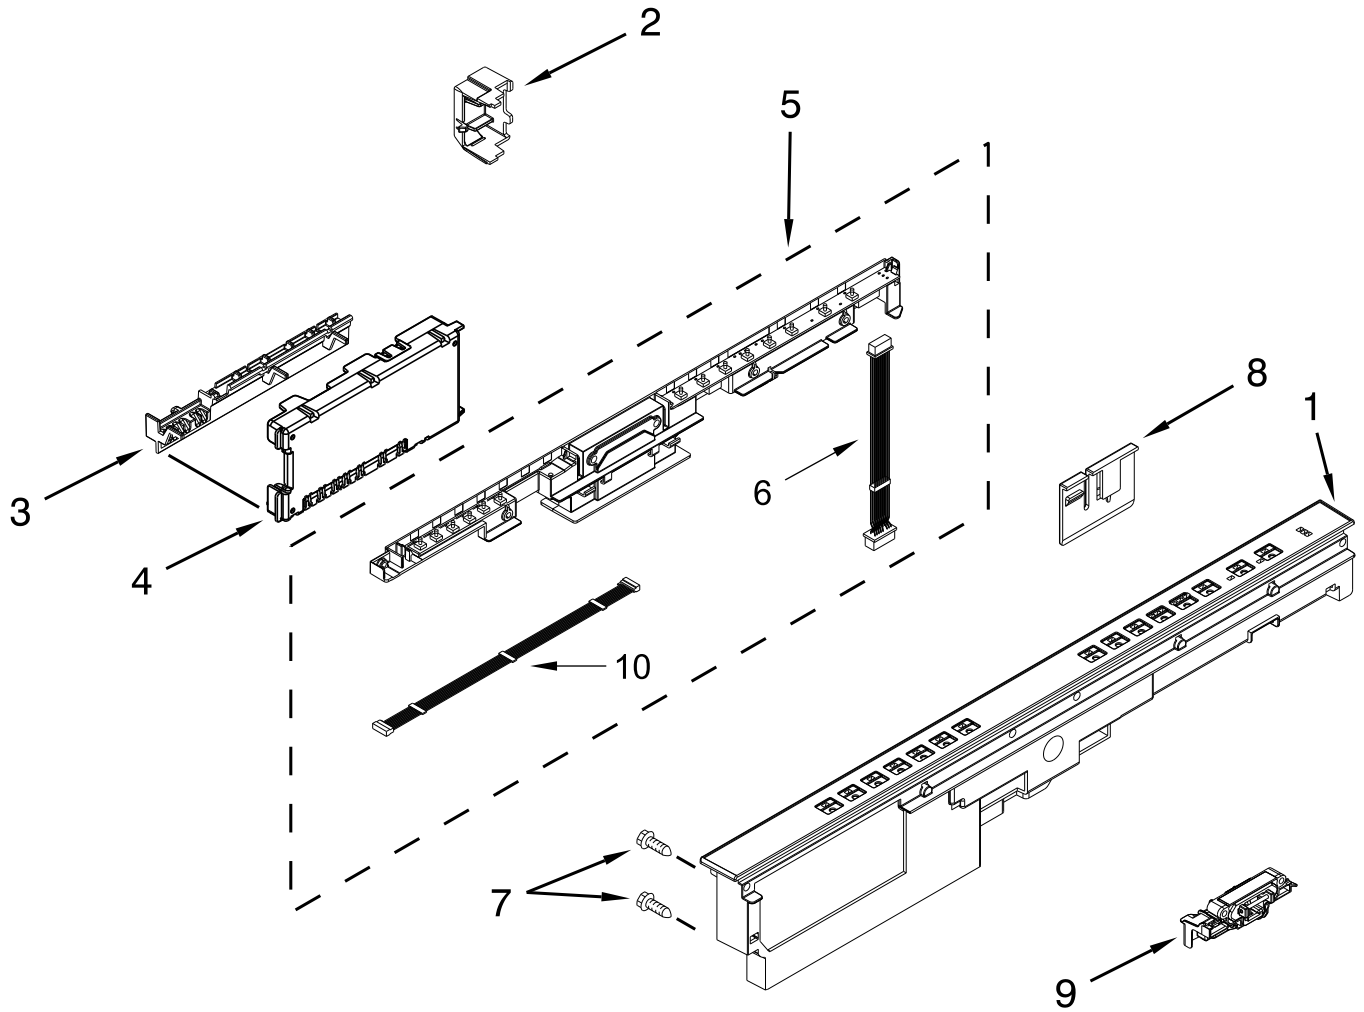

UNDERCOUNTER DISHWASHER

MODELS:

WDT790SLYM2 (Stainless)
WDT790SLYW2 (White)

DOOR AND PANEL PARTS

DOOR AND PANEL PARTS

<u>Illus. No.</u>	<u>Part No.</u>	<u>Description</u>	<u>Illus. No.</u>	<u>Part No.</u>	<u>Description</u>	<u>Illus. No.</u>	<u>Part No.</u>	<u>Description</u>
1		Literature Parts	5		Access Panel	12	W10350242	Bracket, Control
	W10401504	Instructions, Installation		W10369024	Black	13	3400071	Screw
	W10490744	Energy Guide		W10369026	White	14	W10195726	Stud, Mounting
	W10596231	Use & Care Guide, English/French	6	W10073540	Insulation, Toe Panel	15	W10316572	Screw
	W10580766	Tech Sheet, English	7		Handle Assembly	16	W10073520	Insulation, Door
	W10580767	Tech Sheet, French		W10330970	Stainless	17	8534008	Screw, Set
2		Arm, Hinge	8		Fastener			
	8534854	Left Hand		W10503548	Black			
	8534853	Right Hand		W10503549	White			
3	W10321449	Barrier, Vapor Assembly	9	304392	Screw			
4		Front Panel (Includes Items 11, 14 & 15)	10	3390631	Screw			
	W10323562	Stainless	11		Nameplate			
	W10323568	White		W10393264	Grey			
				W10387117	White			

CONTROL PANEL AND LATCH PARTS

CONTROL PANEL AND LATCH PARTS

<u>Illus.</u> <u>No.</u>	<u>Part No.</u>	<u>Description</u>	<u>Illus.</u> <u>No.</u>	<u>Part No.</u>	<u>Description</u>	<u>Illus.</u> <u>No.</u>	<u>Part No.</u>	<u>Description</u>
1		Console Assembly (Includes Insert)	3	W10194937	Brace, Connector	7	W10348408	Screw
	W10350257	Silver	4	W10539784	Control, Electronic	8	W10195237	Clip, Control
	W10350256	White	5	W10350264	Housing Assembly, User Interface	9	W10550100	Latch Assembly (Includes Switch)
2	W10401190	Box, Connector	6	W10300781	Jumper, 16-Wire	10	W10347251	Jumper, 10-Wire