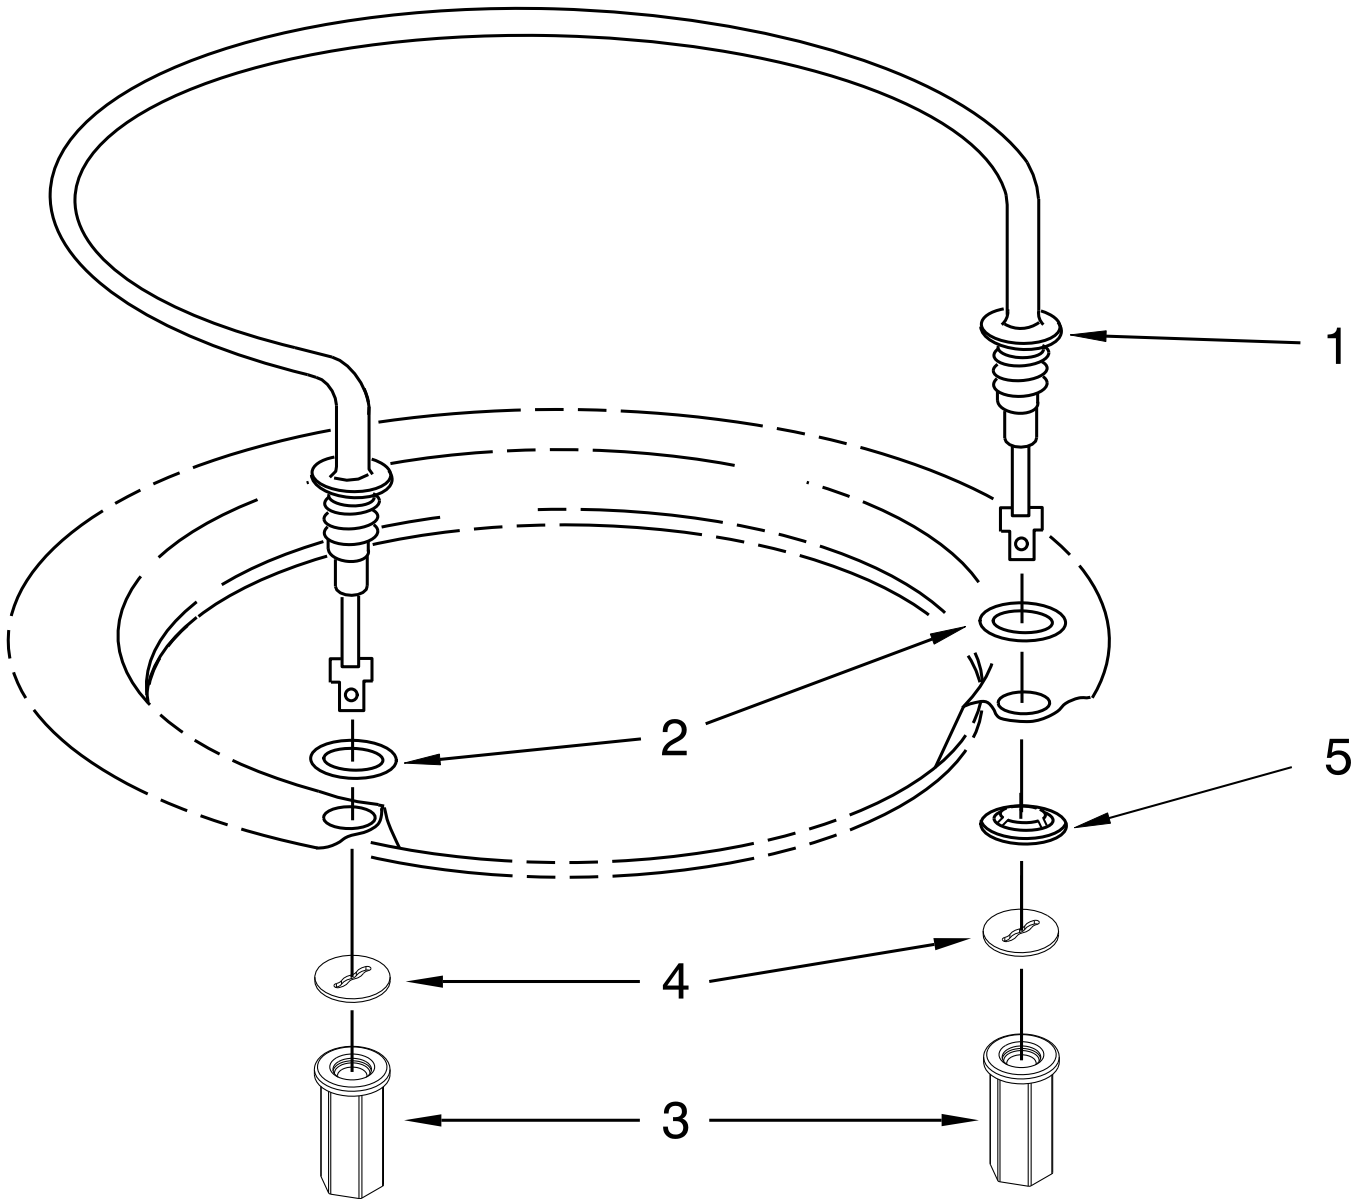

HEATER PARTS

HEATER PARTS

<u>Illus.</u> <u>No.</u>	<u>Part No.</u>	<u>Description</u>
1	W10329322	Heater Element Assembly (Includes Item 2)
2	717273	Washer, Rubber

<u>Illus.</u> <u>No.</u>	<u>Part No.</u>	<u>Description</u>
3	8268548	Nut, Heater Element
4	W10343251	Shield, Heater Probe

<u>Illus.</u> <u>No.</u>	<u>Part No.</u>	<u>Description</u>
5	3400931	Nut, Speed
		NOTE: If heater element is removed, it must be replaced.