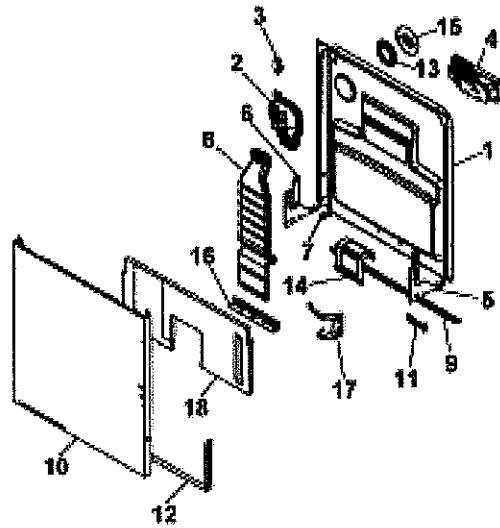

Ref #	Part Number	Qty.	Description
1	PD120067		VIKING PANEL (8075653-81-UL)
2	PD120069		VIKING DECORATIVE LOGO (8078214)
3	PD110035		SPRING, MAIN SWITCH (8074277)
4	PD160017		COMPLETE CONTROL UNIT (8801282)
5	PD160015		THERMISTOR (8073788)
NI	PD300105		SUB TO PD160025 - SPACER, THERMISTOR (8076839)
6	PD140031		MAIN PUSH SWITCH (8073782)
NI	PD300106		CABLE SET, DIVERTER VALVE (8078072)
NI	PD300107		CABLE SET, CIRCULATION PUMP INLET VALVE (8075736)
NI	PD300108		CABLE SET, FLOW AND PRESSURE (8075735)
NI	PD300109		CABLE SET, POWER (8075738)
NI	PD300110		CABLE SET, DOOR FAN (8075730)
NI	PD300111		CABLE SET, DRAIN (8075731)
7	PD140041		PUSH BUTTON MAIN SWITCH GRAPHIC (8075078-81)
8	PD130032		COMPLETE LOCK (8073670)
9	PD140045		MICROSWITCH, DOOR (8073836)
10	PD140042		PUSH BUTTONS (8075723-85)
11	PD130031		HANDLE, INTEGRATED LOCK (8073666)
NI	PD100096		SCREW, MC65 (8072439)