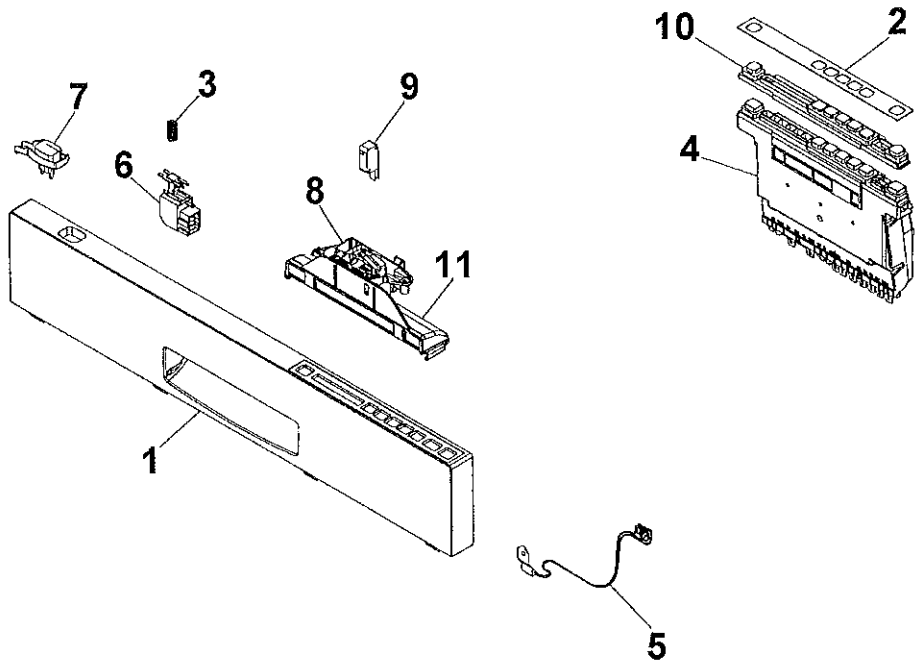

Ref #	Part Number	Qty.	Description
1	PD120067		VIKING PANEL (8075653-81-UL)
2	PD120069		VIKING DECORATIVE LOGO (8078214)
3	PD110035		SPRING, MAIN SWITCH (8074277)
4	PD160017		COMPLETE CONTROL UNIT (8801282)
5	PD160015		THERMISTOR (8073788)
NI	PD300105		SUB TO PD160025 - SPACER, THERMISTOR (8076839)
6	PD140031		MAIN PUSH SWITCH (8073782)
NI	PD300106		CABLE SET, DIVERTER VALVE (8078072)
NI	PD300107		CABLE SET, CIRCULATION PUMP INLET VALVE (8075736)
NI	PD300108		CABLE SET, FLOW AND PRESSURE (8075735)
NI	PD300109		CABLE SET, POWER (8075738)
NI	PD300110		CABLE SET, DOOR FAN (8075730)
NI	PD300111		CABLE SET, DRAIN (8075731)
7	PD140041		PUSH BUTTON MAIN SWITCH GRAPHIC (8075078-81)
8	PD130032		COMPLETE LOCK (8073670)
9	PD140045		MICROSWITCH, DOOR (8073836)
10	PD140042		PUSH BUTTONS (8075723-85)
11	PD130031		HANDLE, INTEGRATED LOCK (8073666)
NI	PD100096		SCREW, MC65 (8072439)