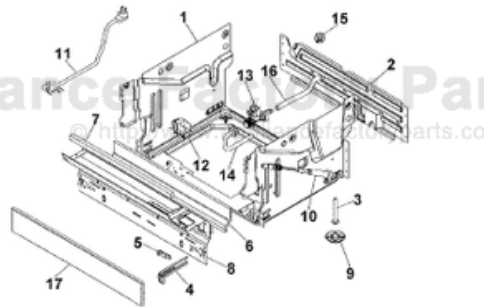

[Find Your VIKING Dishwasher Parts - Select From 36 Models](#)

----- Manual continues below -----