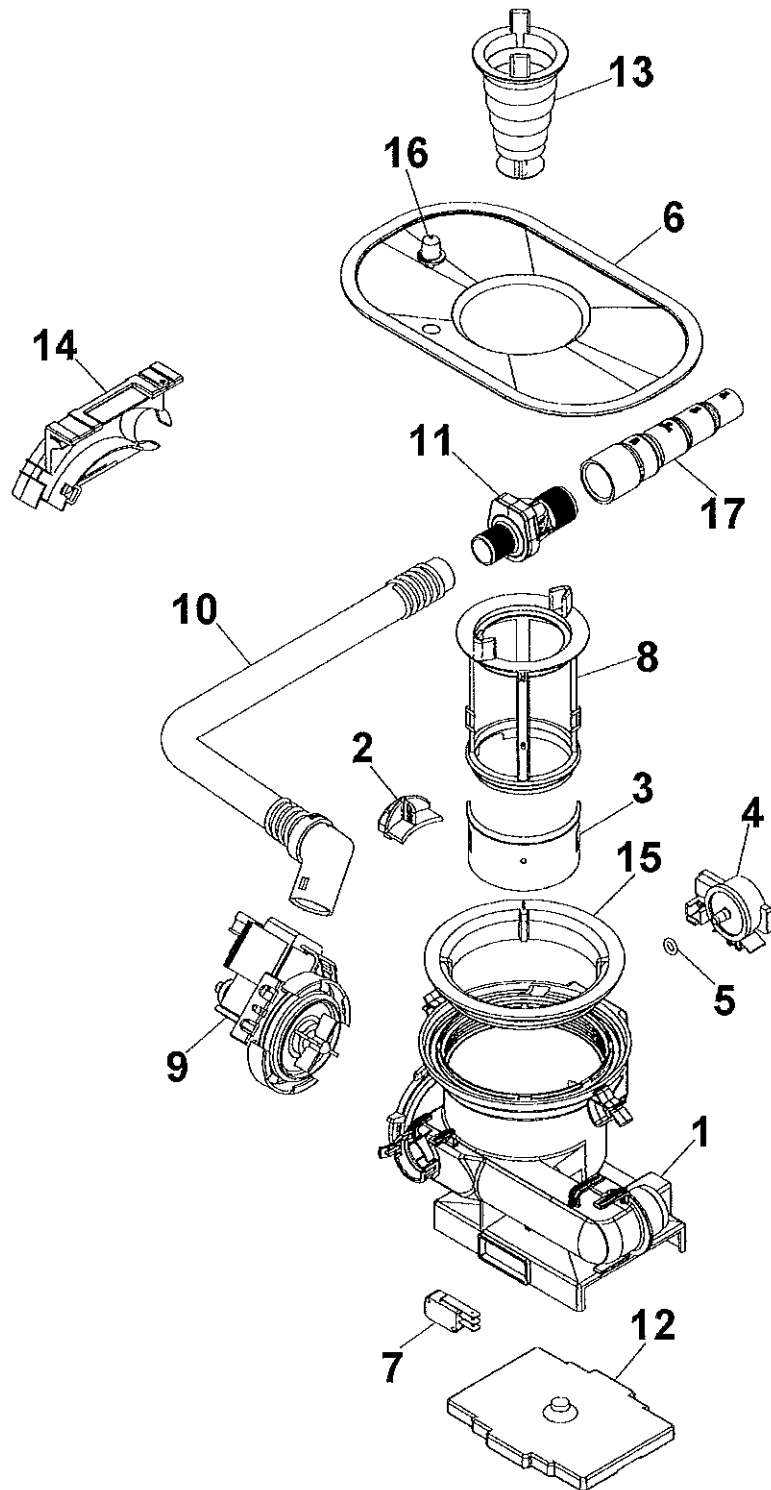

Ref #	Part Number	Qty.	Description
1	PD140039		BOTTOM WELL PRESSURE SENSOR (8073691-77)
NI	PD100098		O-RING (8073002)
2	PD330044		COVER PLATE, BOTTOM WELL
3	PD120054		COVER PLATE INLET (8058454)
4	PD160016		PRESSURE SENSOR (8073839)
5	PD100107		O-RING (8074040)
6	PD150022		STRAINER (8074364)
NI	PD150021		STRAINER, UPPER PART (8074252)
7	PD140037		MICROSWITCH FLOAT (8073835)
8	PD150029		INSERT, STRAINER BASKET (8073396-77)
9	PD140034		DRAIN PUMP (8078089)
NI	PD100080		O-RING (8002584)
10	PD110033		OUTLET HOSE (8074030)
NI	PD100046		HOSE CLIP (8052239)
11	PD310047		CHECK VALVE KIT (8801248)
NI	PD100046		HOSE CLIP (8052239)
NI	PD100083		HOSE CLIP (8053642)
12	PD110036		FLOAT (8075110)
13	PD150013		BSKT STRNER RPL PD350022 8057972-77
14	PD150026		OUTER HOSE HOLDER (8072528-77)
NI	PD100046		HOSE CLIP (8052239)
NI	PD100113		SCREW, PT (8902072)
NI	PD100121		CABLE STRIP (33700450)
NI	PD100083		HOSE CLIP (8053642)
15	PD100097		LOCK RING BOTTOM WELL (8072848)
16	PD140040		VENTILATOR (8074760-77)
17	PD100108		END CUFF (8075321)