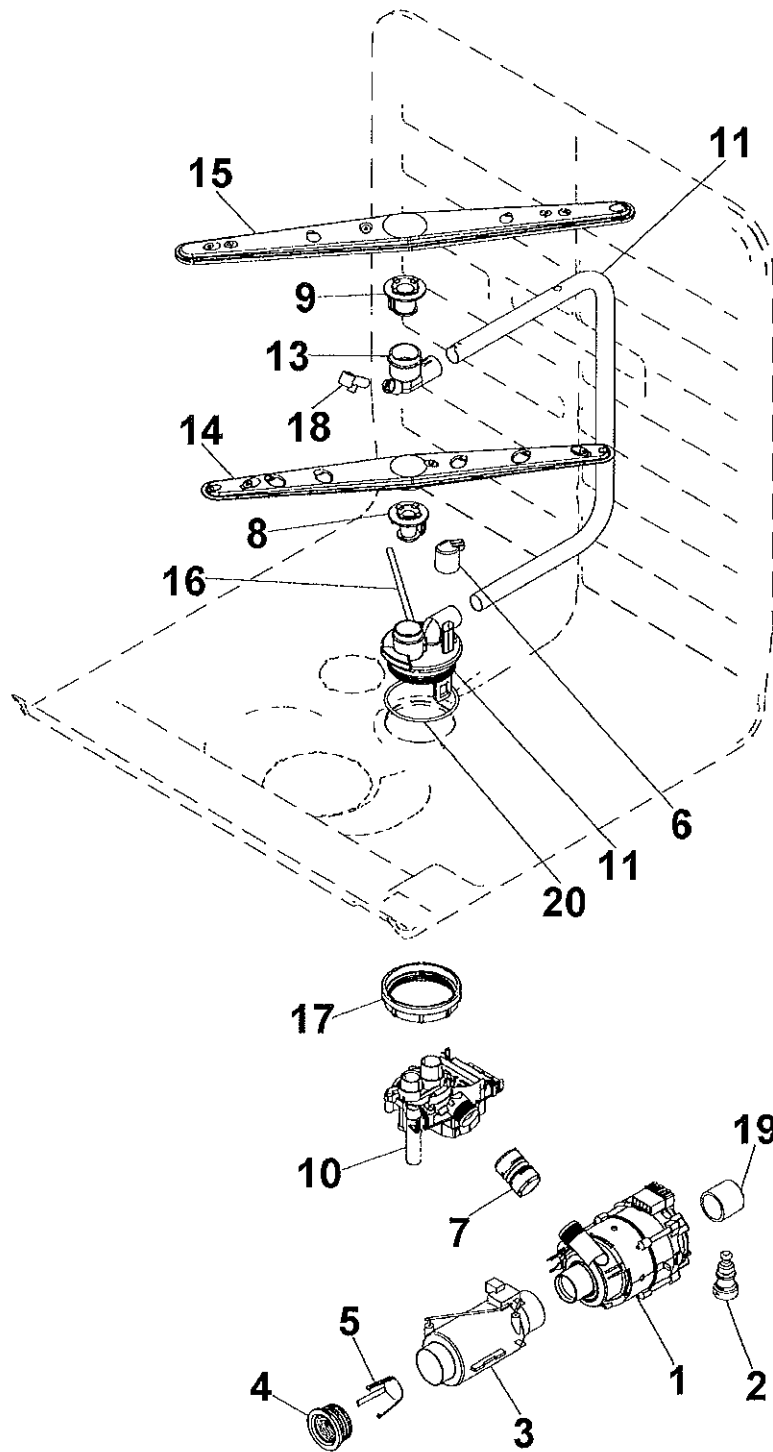

Ref #	Part Number	Qty.	Description
1	PD140033		CIRCULATION PUMP (8078471)
2	PD110037		RUBBER DAMPER (8075130)
3	PD160014		HEATING ELEMENT (8073785)
4	PD160012		TRANSMUTATION ELEMENT (8073702)
5	PD140038		HEATER INSERT (8075070)
6	PD150028		DRAINAGE CUP - GRAY (8073385-77)
7	PD110032		HOSE, CIRCULATION PUMP (8072888)
NI	PD100084		HOSE CLIP (8056491)
8	PD130037		SPRAY ARM BEARING (8072728-77)
9	PD120071		UPPER SPRAY ARM BEARING (8801268)
10	PD140035		WATER DIV. VALVE (8801389)
NI	PD100099		O-RING (8073003)
11	PD130026		SPRAY PIPE (8073387)
12	PD130035		SPRAY TOWER SPRAY NOZZLE (8071606-L-77)
13	PD130038		UPPER SPRAY TOWER SPRAY NOZZLE (8072730-L-77)
14	PD130028		LOWER SPRAY ARM - COMPLETE (8072891)
15	PD130029		UPPER SPRAY ARM - COMPLETE (8072894)
16	PD130030		POT RINSE TUBE (8073381)
NI	PD100114		SCREW, PT (8902085)
17	PD100094		LOCK RING, SPRAY PIPE BEARING (8071607)
18	PD130036		SPRAY NOZZLE (8072543-77)
19	PD110038		HOSE
NI	PD100033		HOSE CLIP (8052189)
20	PD100112		O-RING (8901765)