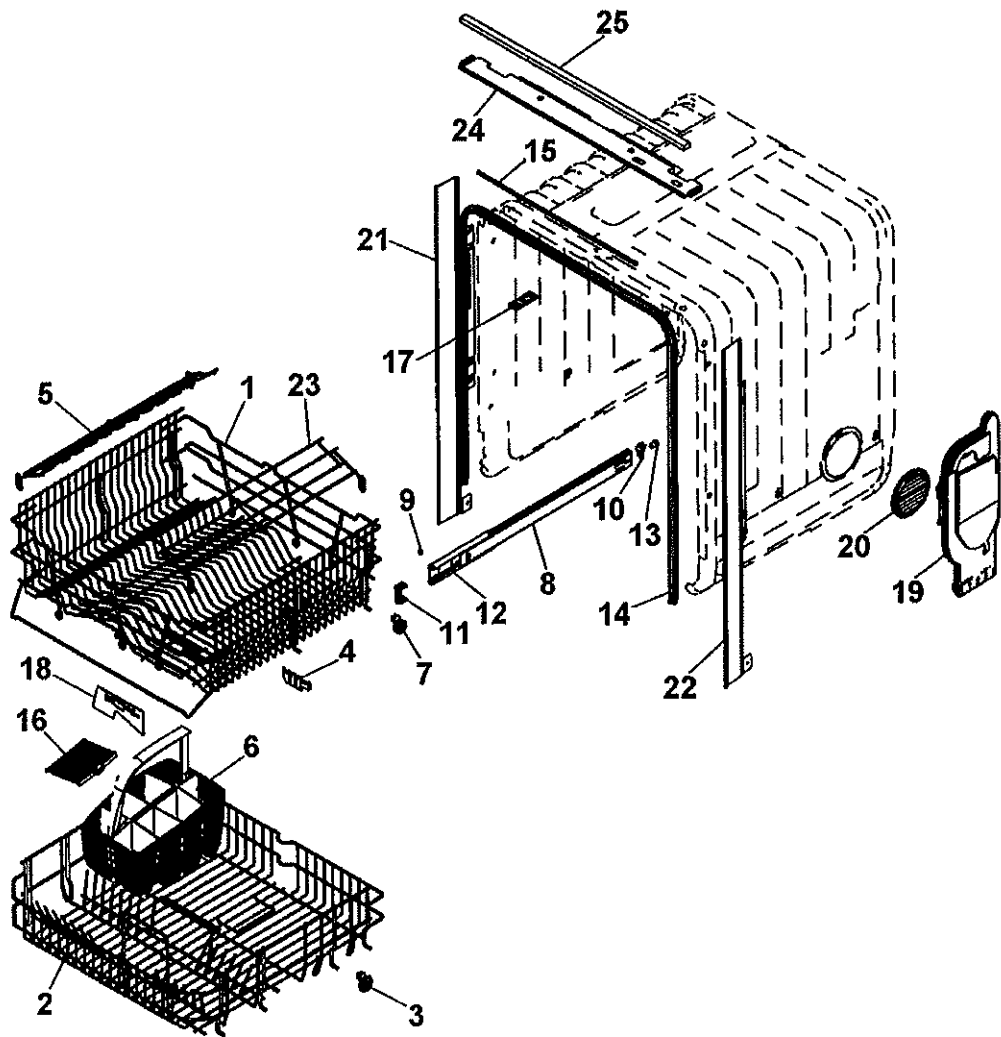

----- Manual continues below -----

Ref #	Part Number	Qty.	Description
1	PD120063		OUTER BOTTOM (8074450)
NI	PD100110		SCREW, M4 X 8 A4 VAXED (8901104)
NI	PD100111		SCREW, O-RING (8901110)
2	PD120060		REAR PANEL (8073880)
NI	PD100119		SCREW, RTS (8902357)
3	PD330058		FOOT (8074228)
4	PD120057		BRACKET, KICK PLATE (8073480)
5	PD110041		SPRING, KICK PLATE - GRAY (8073481-49)
6	PD120053		SOUND ABSORBANT GUARD PLATE (8058353)
7	PD120062		SOUND ABSORBANT PROFILE (8074260)
8	PD120059		GUARD PLATE (8073707)
NI	PD100119		SCREW, RTS (8902357)
9	PD130027		SLIDE FOOT (8051957)
10	PD110040		DOOR SPRING (8071323-77)
11	PD160013		CORD SET (8073774)
12	PD140030		FILTER WITH SCREW SPLINT (8079045)
NI	PD100117		SCREW, MRT-TT (8902131)
13	PD140036		INLET VALVE (8073825)
NI	PD100033		HOSE CLIP (8052189)
14	PD130033		INLET SUPPLY LINE
15	PD110030		GROMMET (8006948)
16	PD110034		RUBBER HOSE (8074230)
NI	PD100033		HOSE CLIP (8052189)
NI	PD110039		RUBBER HOSE (33055088)
NI	PD100033		HOSE CLIP (8052189)
17	PD330059		KICK PLATE (8073506-29)