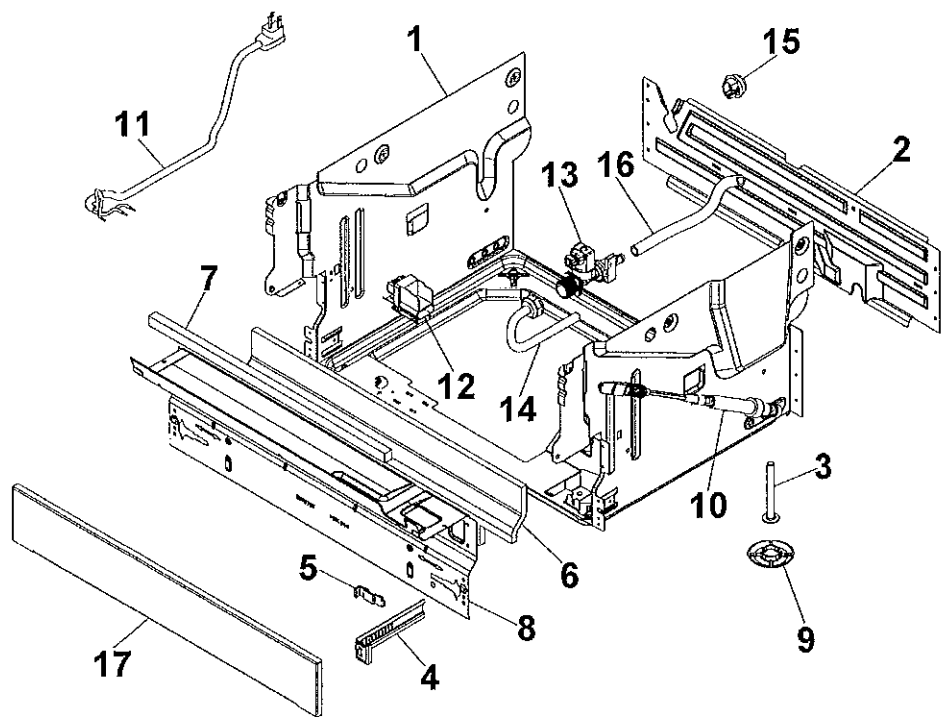

----- Manual continues below -----

Ref #	Part Number	Qty.	Description
1	PD120063		OUTER BOTTOM (8074450)
NI	PD100110		SCREW, M4 X 8 A4 VAXED (8901104)
NI	PD100111		SCREW, O-RING (8901110)
2	PD120060		REAR PANEL (8073880)
NI	PD100119		SCREW, RTS (8902357)
3	PD330058		FOOT (8074228)
4	PD120057		BRACKET, KICK PLATE (8073480)
5	PD110041		SPRING, KICK PLATE - GRAY (8073481-49)
6	PD120053		SOUND ABSORBANT GUARD PLATE (8058353)
7	PD120062		SOUND ABSORBANT PROFILE (8074260)
8	PD120059		GUARD PLATE (8073707)
NI	PD100119		SCREW, RTS (8902357)
9	PD130027		SLIDE FOOT (8051957)
10	PD110040		DOOR SPRING (8071323-77)
11	PD160013		CORD SET (8073774)
12	PD140030		FILTER WITH SCREW SPLINT (8079045)
NI	PD100117		SCREW, MRT-TT (8902131)
13	PD140036		INLET VALVE (8073825)
NI	PD100033		HOSE CLIP (8052189)
14	PD130033		INLET SUPPLY LINE
15	PD110030		GROMMET (8006948)
16	PD110034		RUBBER HOSE (8074230)
NI	PD100033		HOSE CLIP (8052189)
NI	PD110039		RUBBER HOSE (33055088)
NI	PD100033		HOSE CLIP (8052189)
17	PD330059		KICK PLATE (8073506-29)