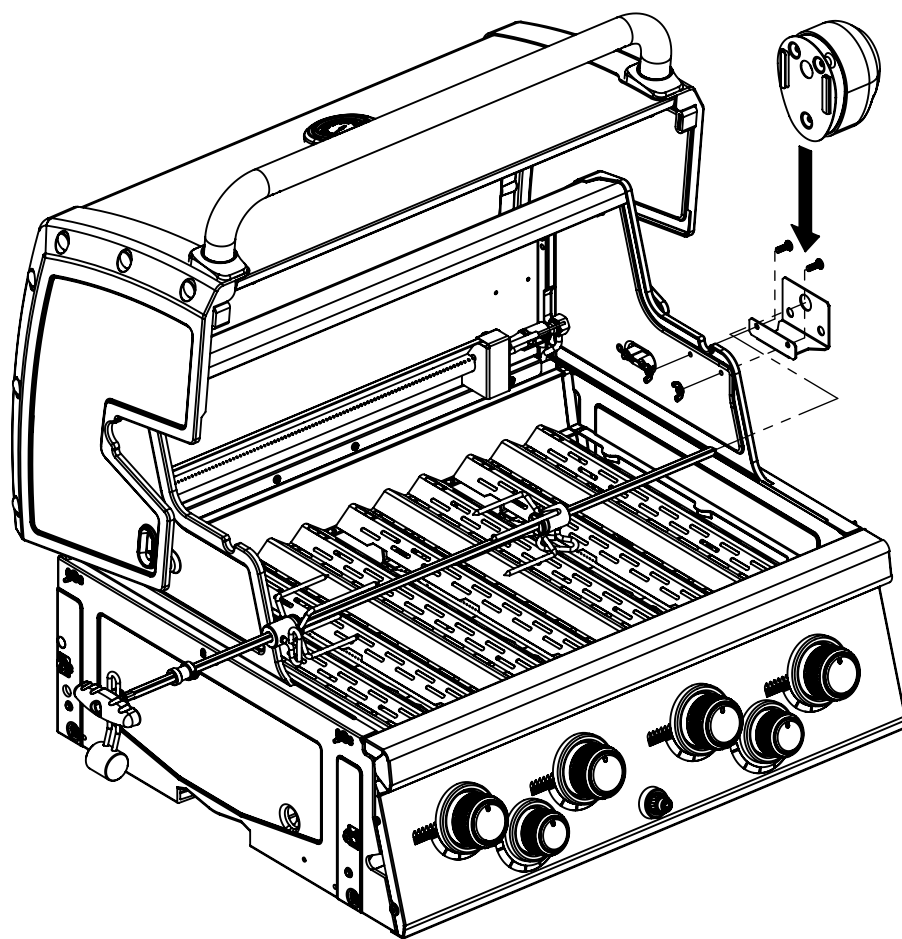

20

(2) (2)

PARTS LIST / LISTE DES PIECES