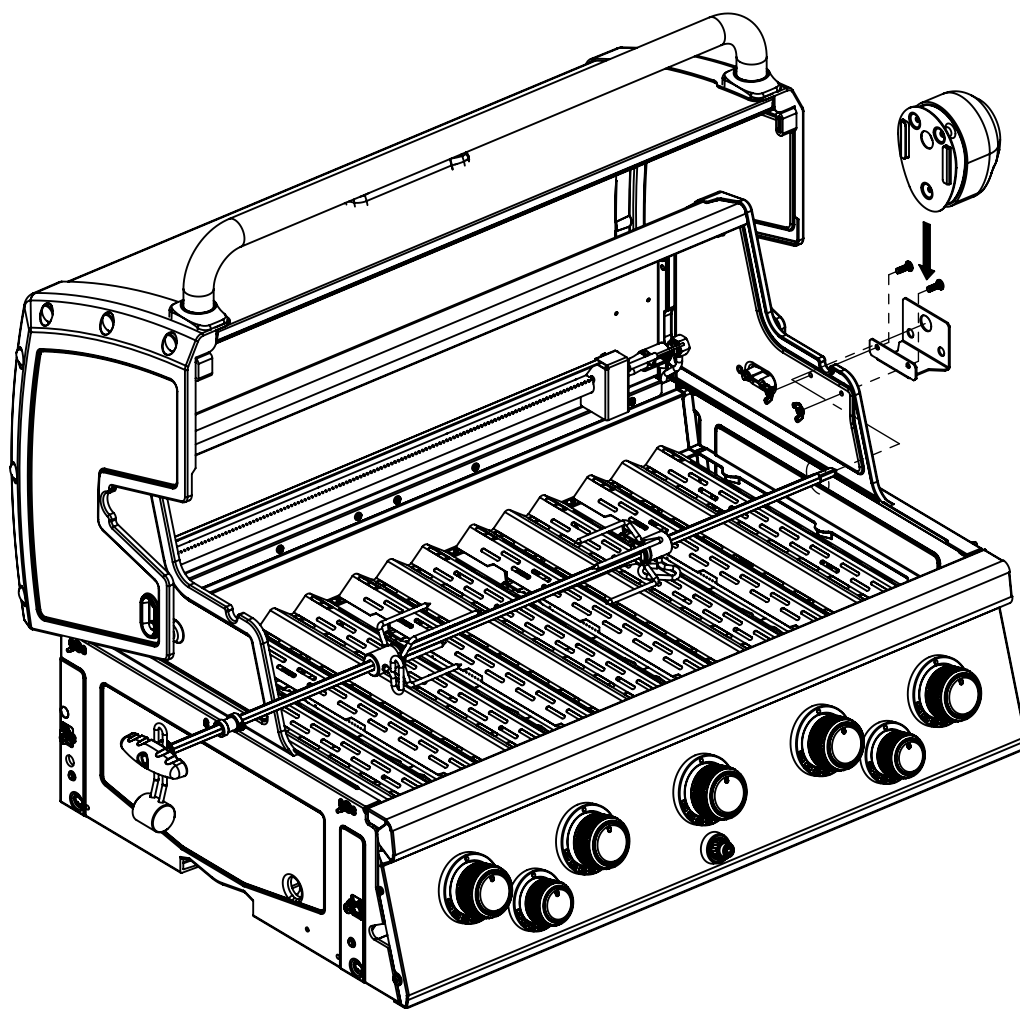

20

(2) (2)

PARTS LIST / LISTE DES PIECES