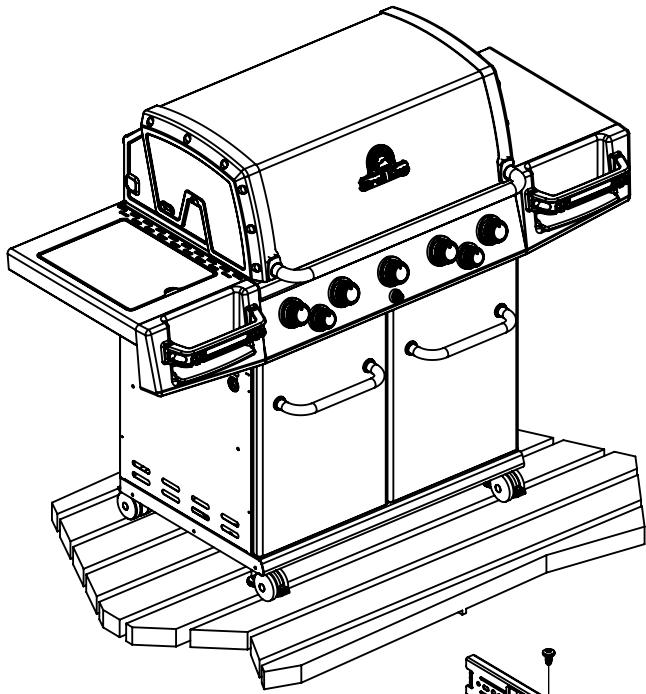

1

- (4) (4) (2)