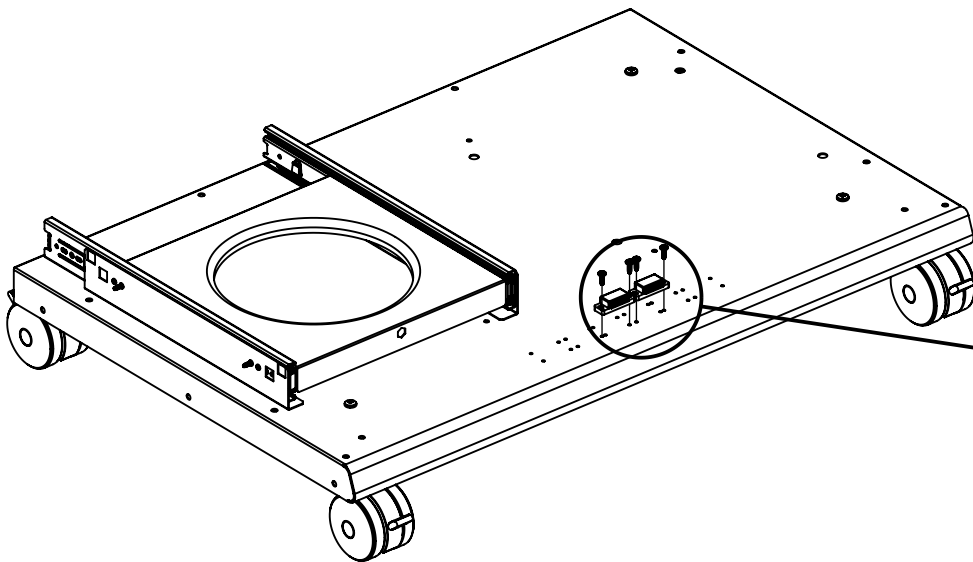

1

- (4) (4) (2)