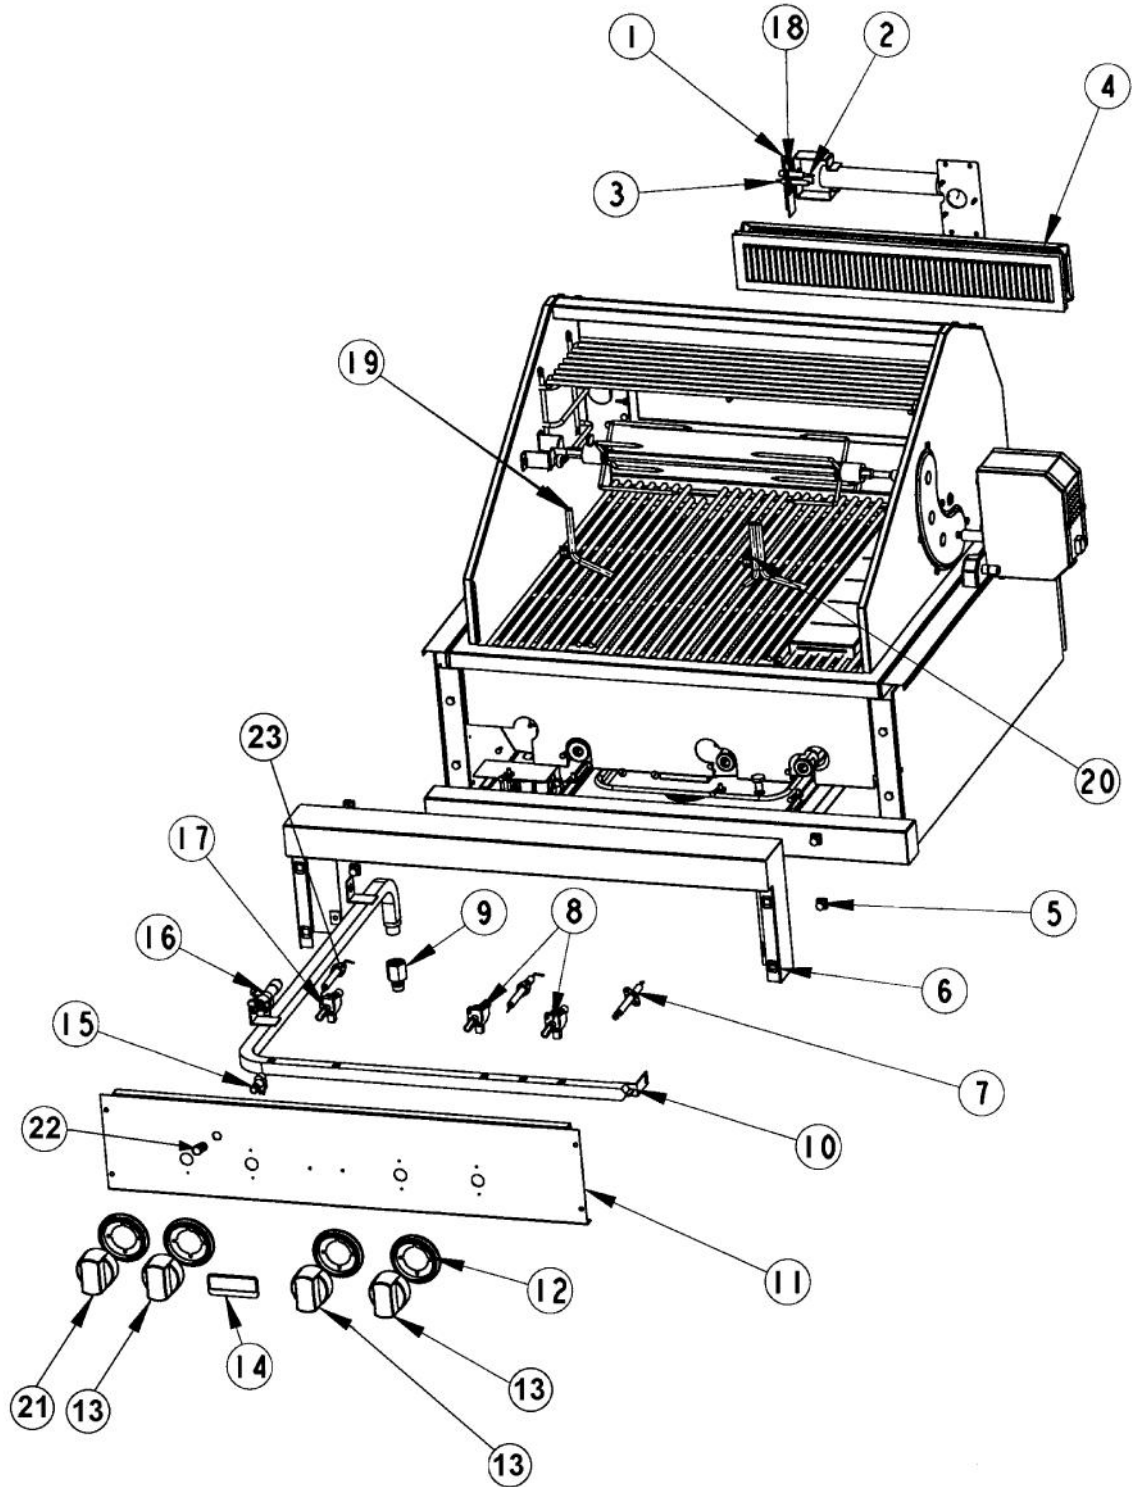

Ref #	Part Number	Qty.	Description
1	B2005271		IR IGNITOR BRACKET (PHASE 2)
2	PB010162		THERMOCOUPLE - BBQ GRILL W/ ROTIS
3	PB040122		IGNITOR FOR (BBQ GRILL) (1647-89)
4	G3005289		BURNER,ASM,,ASM,IR,20
5	PD030050		10-24 CAGE NUT SS
6	PK010063		LANDING LEDGE (VGBQ30) T SERIES
7	PB040179		SMOKER SPARK IGNITOR
8	PA010154		SUB TO 003573-000 - GRILL VALVE L.P. (5,000-10,500 BTU)
	G50010145		SMOKER VALVE/KNOB SERVICE KIT (L.P.)
	PA010153		SUB TO 003533-000 - GRILL VALVE NAT. (5,000-12,500 BTU)
	G50010144		SMOKER VALVE/KNOB SERVICE KIT (NAT.)
No.	PB040235		1/2NPT TO 3/8 FLARE COUPLING
No.	PB040146		1/2 X 3/8 FLARE ADAPTER (VGBQ)
9	PB040167		MALE COUPLER (PHASE 1 GRILL)
10	PA050070		PHASE2 30 MANIFOLD
11	B9205322		CTRL PAN (VGBQ3002RT) SLK SCR
12	PB010208		BEZEL, CHROME PLATE
	PB010209		BEZEL BRASS
13	PA010097		GRILL BURNER KNOB
	PA010126		OUTDOOR GRILL KNOB
14	PE010142		3 LOGO XBKXXCHROME
	PE010143		3 LOGO BK/BR
15	PE050063		SPARKER SWITCH
16	PB010191		I.R. SAFETY VALVE (PHASE II GRILLS)
	PB010220		I.R. SAFETY VALVE LP
17	PA010149		SUB TO 003516-000 - GRILL VALVE NAT. (7,600-25,000 BTU)
	G50010142		GRILL VALVE/KNOB SERVICE KIT (NAT.)
	PA010150		SUB TO 003538-000 - GRILL VALVE L.P. (13,000-22,500 BTU)
	G50010143		GRILL VALVE/KNOB SERVICE KIT (L.P.)
18	PD030048		THERMOCOUPLE NUT M08-VGBQ-8743300007
19	PB020114		FLASH TUBE (VGBQ3002T)
20	PB020115		SMOKER FLASH TUBE
21	PA010088		ROTIS. BURNER KNOB
22	PB010163		OVEN LIGHT SWITCH KNOB BK
No.	PB020096		48 5/16 S.S. FLEX TUBING REPL F2003505
23	PB040176		GRILL BURNER IGNITOR