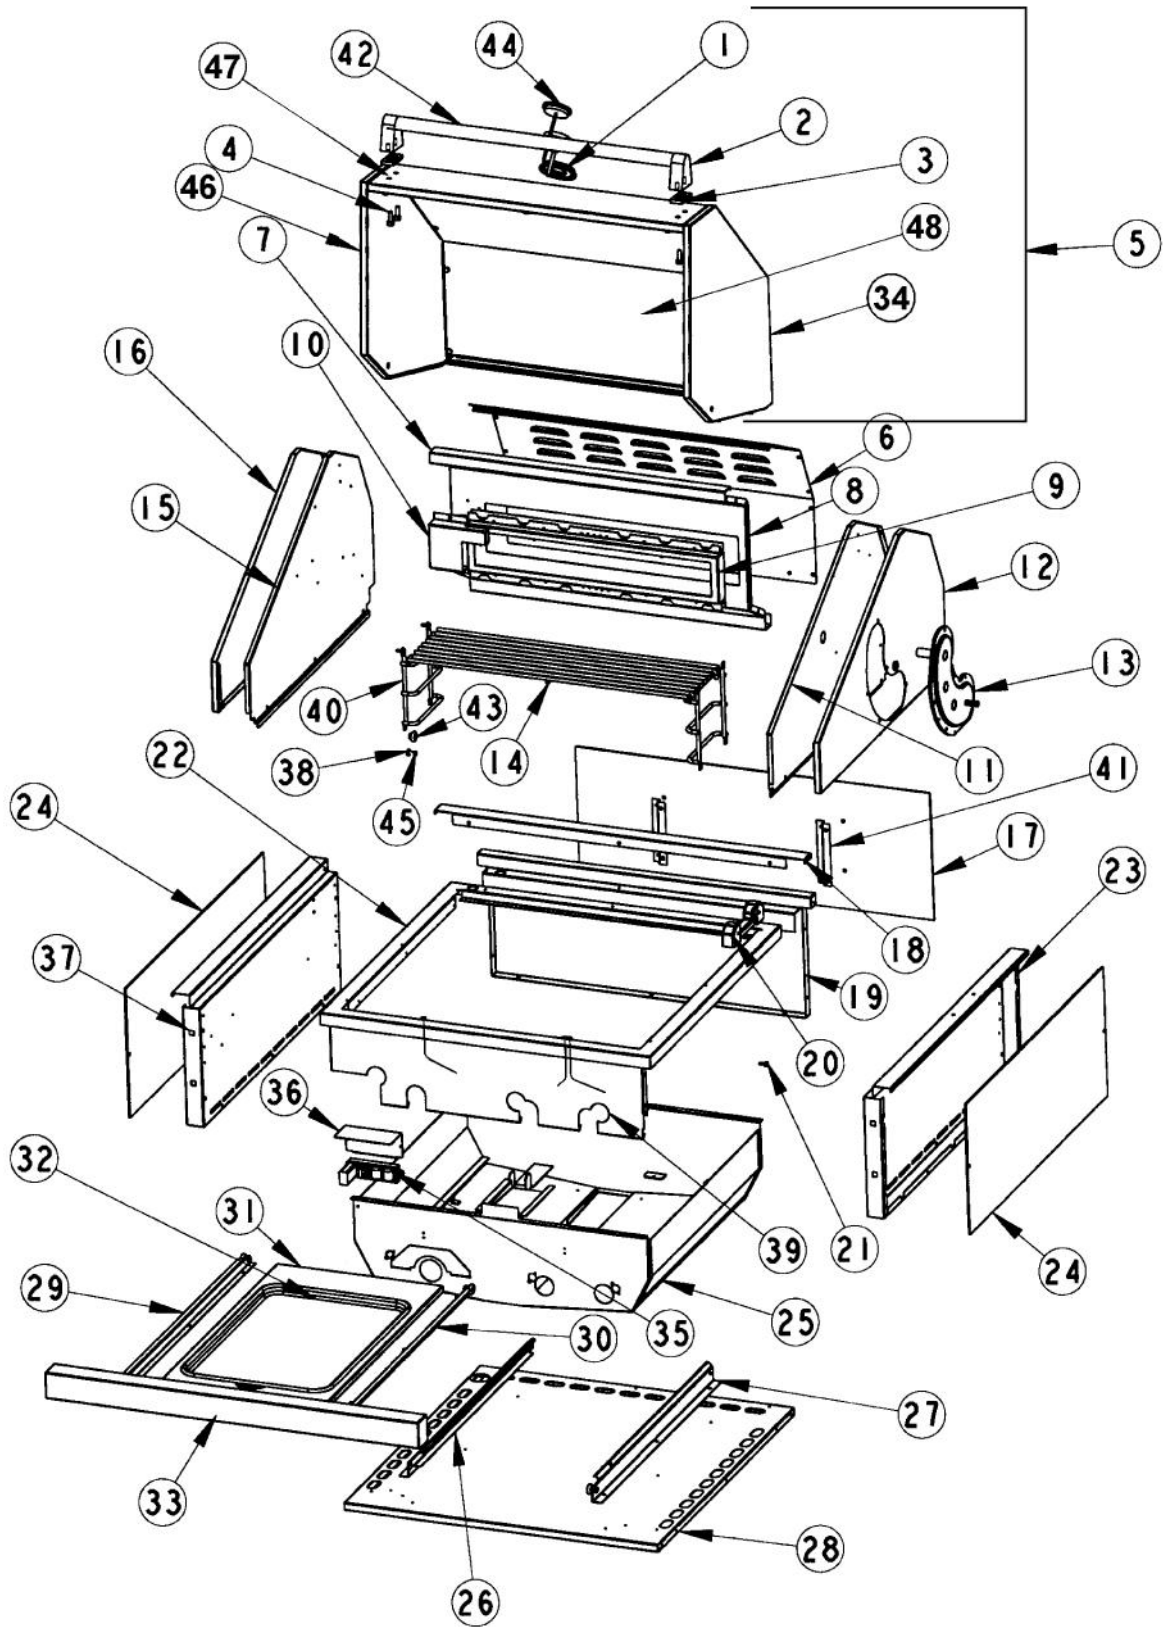

Ref #	Part Number	Qty.	Description
1	PB010192		THERMOSTAT BEZEL
	PB010212		THERMOSTAT BEZEL BRASS
2	PE030001		BRACKET, DOOR, HANDLE
	PE030001PVD		END CAP DOOR HANDLE XBR
3	PD040010		DOOR HANDLE SPACER
4	PD020069		CAP SCREW 1/4-20 X 3/4 SS
5	G3205304FG		CANOPY ASSY 30 (P2 GRILL) XFGX
	G3205304FGBR		CANOPY ASSY 30 (P2 GRILL) XFGXBRX
	G3205304GG		CANOPY ASSY 30 (P2 GRILL) XGGX
	G3205304GGBR		CANOPY ASSY 30 (P2 GRILL) XGGXBRX
	G3205304SS		CANOPY ASSY 30 (P2 GRILL) XSSX
	G3205304SSBR		CANOPY ASSY 30 (P2 GRILL) XSSXBRX
	G3205304VB		CANOPY ASSY 30 (P2 GRILL) XVBX
	G3205304VBBR		CANOPY ASSY 30 (P2 GRILL) XVBXBRX
6	B2005281		REAR COVER - 30 (PHASE 2)
7	E9105393		30`` FRONT HOUSING TOP
8	G9105329		FRONT HOUSING ASSEMBLY
9	B2005347		INFRARED FRAME
10	B2005273		I/R IGNITOR COVER LH (PHASE 2)
11	B2005263		INSIDE WINDSHIELD RH (PHASE 2)
12	G5005256		OUTSIDE WINDSHIELD ASSY RH
13	G3105387		GEAR BOX ASSEMBLY
14	PB060057		WARMING RACK 30
15	B2005264		INSIDE WINDSHIELD RH
16	G5005257		OUTSIDE WINDSHIELD ASSY LH
17	L1005399		REAR HEAT SHIELD 30``
18	B2005210		GRILL BOX TRIM 30 (PHASE 2)
19	B2005207		GRILL BOX BACK 30 (PHASE 2)
20	PB060055		ROTISSERIE MOUNT CASTING
21	PD020055		NO.10 X 1/2 PAN PHIL. TEK. SS
22	B2005231		GRILL FRAME 30 (PHASE 2)
23	B2005203		GRILL BOX SIDE RH (PHASE 2)
24	L1005398		SIDE HEAT SHIELD
25	G3005232		BURNER BOX ASSY 53RH (PHASE 2)
26	G3005214		DRIP TRAY SLIDE - LH
27	G3005215		DRIP TRAY SLIDE - RH
28	B2005202		GRILL BOX BOTTOM 30 (PHASE 2)
29	B2005317		DRIP TRAY RUNNER LH (PHASE 2)
30	B2005316		DRIP TRAY RUNNER RH
31	B2005312		DRIP TRAY 30 (PHASE 2)
32	J2101749		GREASE PAN
33	PK010066		DRIP TRAY HANDLE (VGBQ30) T SERIES
34	B3005292		CANOPY END RH (PHASE 2)
35	PA020036		SPARK MODULE
	G5007971		SPARK MODULE KIT
36	B2005250		SPARK MODULE BRACKET (PHASE 2)
37	B2005204		PANEL, GRL, LH
38	PD030044		10-24 KEPS NUT SS
39	B2005220		GRILL BOX FRONT 30 (PHASE 2) W/ROTI
40	PB060051		WARMING RACK SUPPORT
41	B2006305		HEAT SHIELD BRACKET
42	PE030041		DOOR HANDLE (CANOPY) XSSX (VGBQ30)
	PE030045PVD		CANOPY HANDLE (30) PVD
43	PC020025		DRIP TRAY WHEEL
44	PB010337		GRILL THERMOMETER
45	PD020082		10 X 24 COUNTERSUNK S.S. SCREW
No.	G4006383		WIRE ASSY (VGBQ-T SERIES) 50
No.	G4006378		WIRE ASSY (VGBQ-T SERIES) 25
No.	G4006376		WIRE ASSY (VGBQ-T SERIES) 10
No.	G4006380		WIRE ASSY (VGBQ-T SERIES) 15