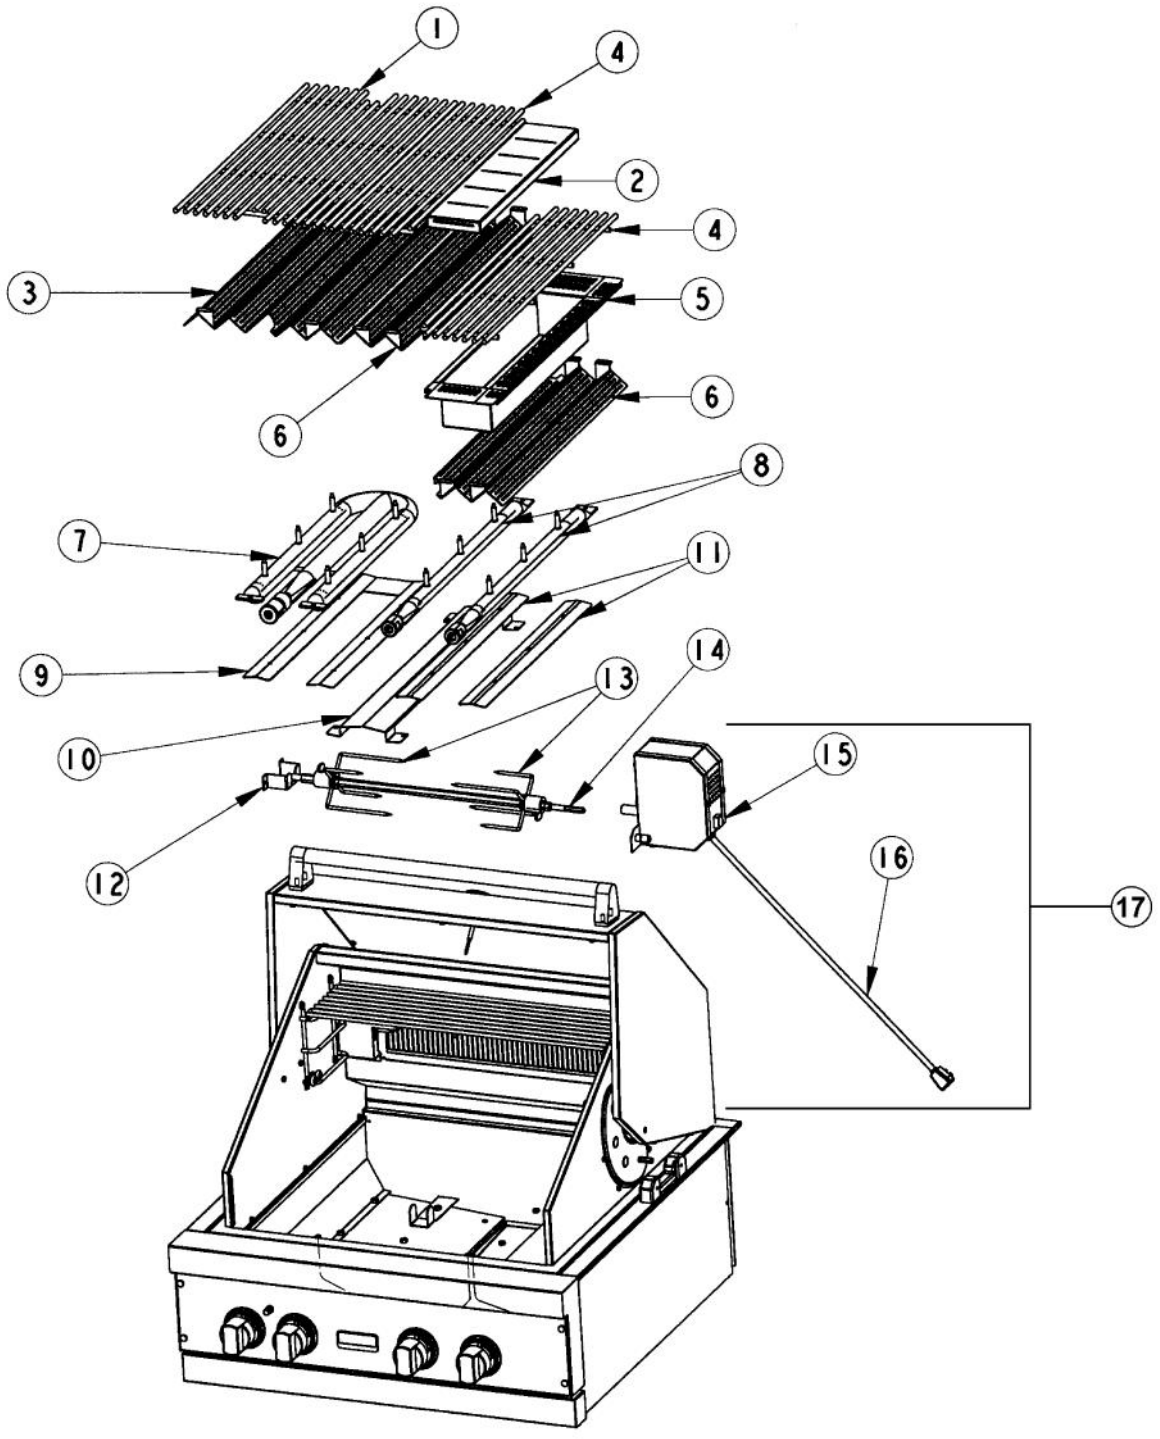

# *Functional Parts*

Ref #	Part Number	Qty.	Description
1	PE070189		ELECTRICAL SUPPLY CORD - BBQ GRILL
2	G3105387		GEAR BOX ASSEMBLY
3	PA080050		GRILL BURNER SS
4	PB040176		GRILL BURNER IGNITOR
5	PB010194		GRILL THERMOETER (PHASE II GRILLS)
6	PA010150		SUB TO 003538-000 - GRILL VALVE L.P. (13,000-22,500 BTU)
	G50010143		GRILL VALVE/KNOB SERVICE KIT (L.P.)
7	PA010149		SUB TO 003516-000 - GRILL VALVE NAT. (7,600-25,000 BTU)
	G50010142		GRILL VALVE/KNOB SERVICE KIT (NAT.)
8	G3005289		BURNER,ASM,,ASM,IR,20
9	PB040122		IGNITOR FOR (BBQ GRILL) (1647-89)
10	PB010191		I.R. SAFETY VALVE (PHASE II GRILLS)
	PB010220		I.R. SAFETY VALVE LP
11	PE070184		ROTISSERIE MOTOR
12	PA080051		SMOKER/GRILL BURNER
13	PB040179		SMOKER SPARK IGNITOR
14	PA010154		SUB TO 003573-000 - GRILL VALVE L.P. (5,000-10,500 BTU)
	G50010145		SMOKER VALVE/KNOB SERVICE KIT (L.P.)
15	PA010153		SUB TO 003533-000 - GRILL VALVE NAT. (5,000-12,500 BTU)
	G50010144		SMOKER VALVE/KNOB SERVICE KIT (NAT.)
16	PA020036		SPARK MODULE
	G5007971		SPARK MODULE KIT
17	PE050063		SPARKER SWITCH