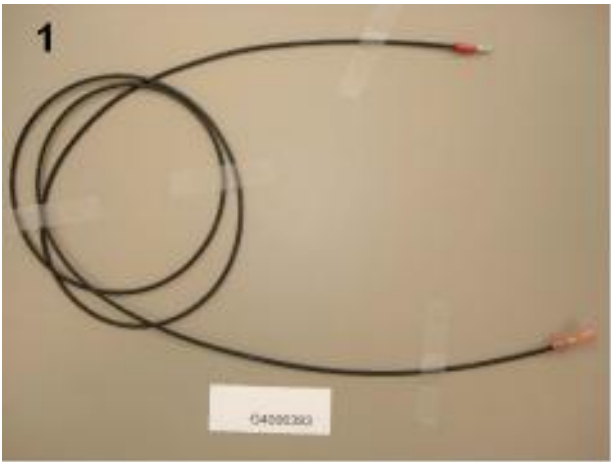

Ref #	Part Number	Qty.	Description
1	G4006383		WIRE ASSY (VGBQ-T SERIES) 50
2	G4006378		WIRE ASSY (VGBQ-T SERIES) 25
3	G4006376		WIRE ASSY (VGBQ-T SERIES) 10
4	G4006380		WIRE ASSY (VGBQ-T SERIES) 15