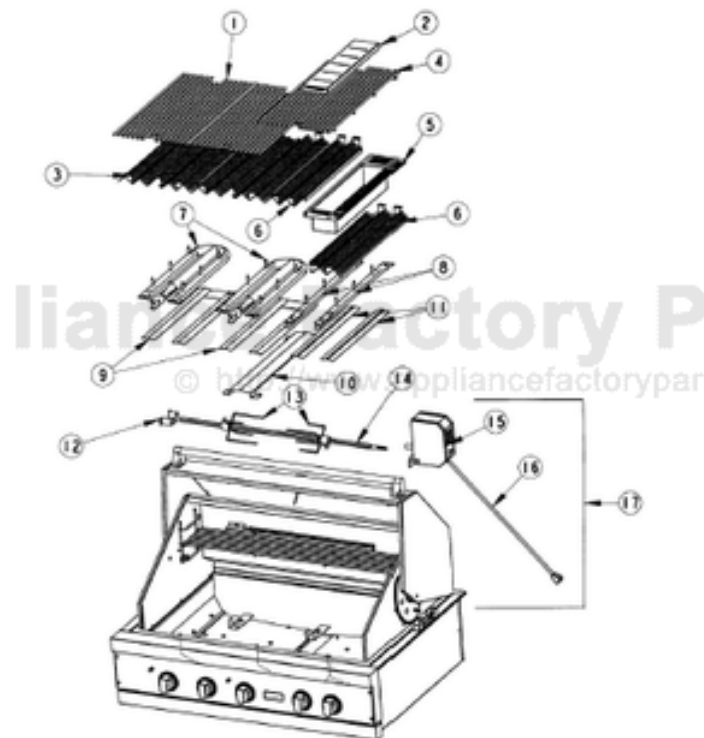

[Find Your VIKING Grill Parts - Select From 210 Models](#)

----- Manual continues below -----