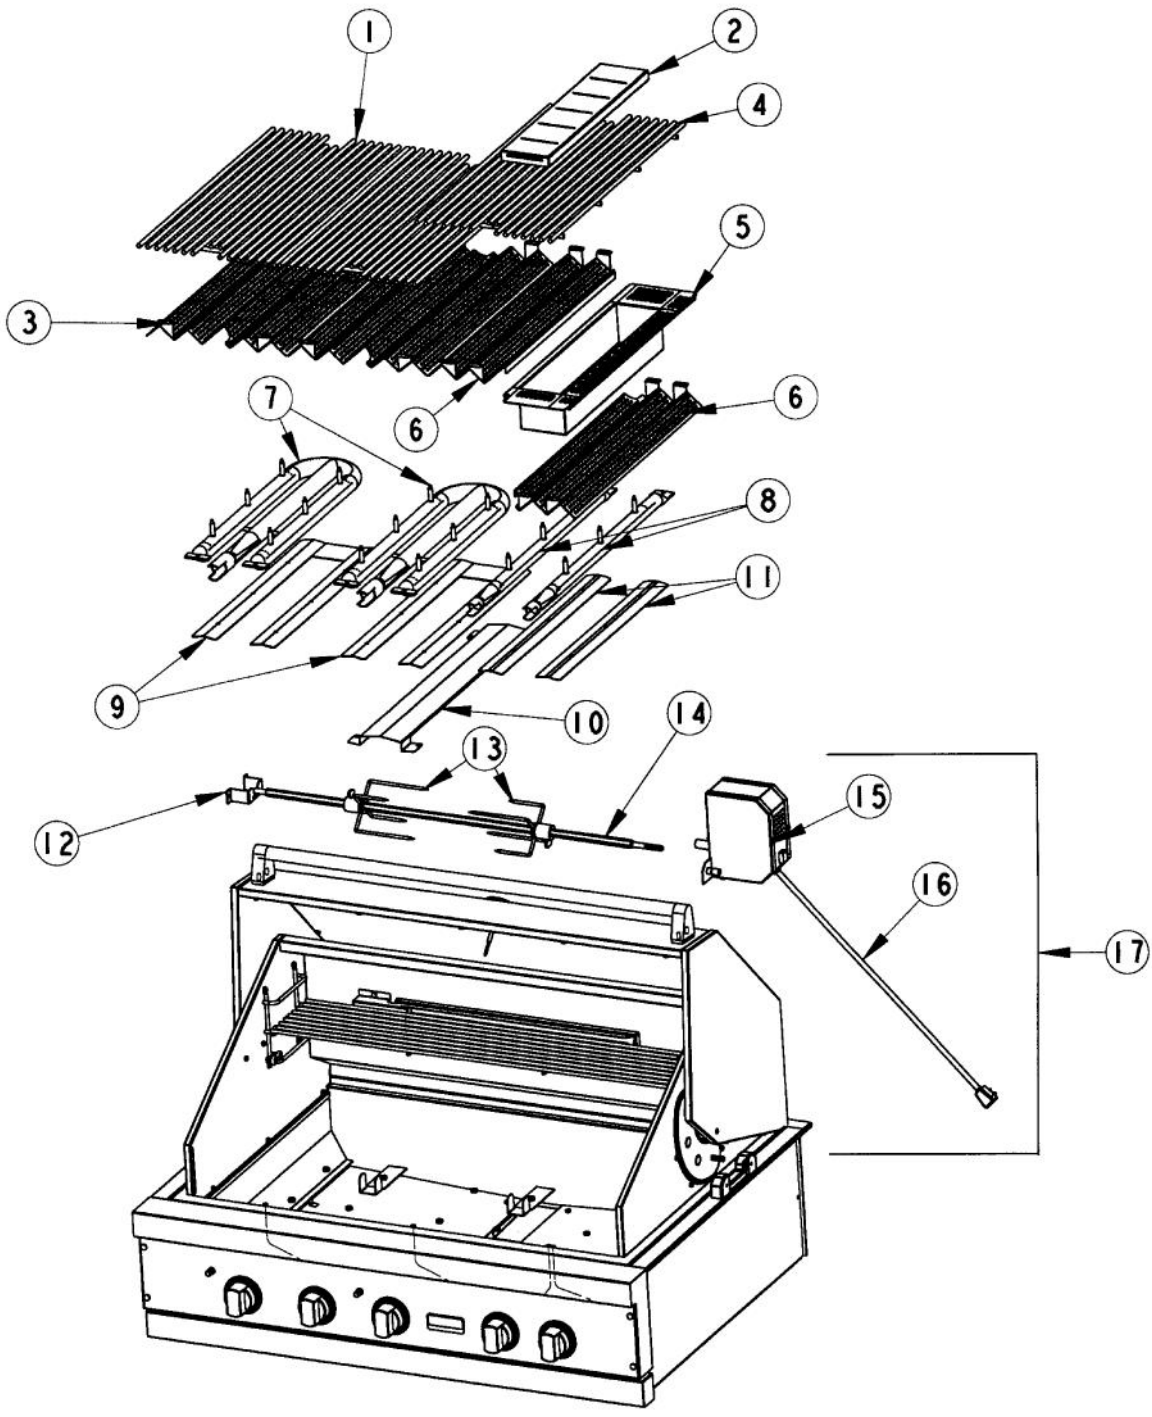

----- Manual continues below -----

Functional Parts

Ref #	Part Number	Qty.	Description
1	PE070189		ELECTRICAL SUPPLY CORD - BBQ GRILL
2	G3105387		GEAR BOX ASSEMBLY
3	PA080050		GRILL BURNER SS
4	PB040176		IGNITER
5	PB010194		GRILL THERMOETER (PHASE II GRILLS)
6	PA010149		SUB TO 003516-000 - GRILL VALVE NAT. (7,600-25,000 BTU) (AFTER 8/5/02)
	G50010142		GRILL VALVE/KNOB SERVICE KIT (NAT.) (BEFORE 8/5/02)
7	PA010150		SUB TO 003538-000 - GRILL VALVE L.P. (13,000-22,500 BTU) (AFTER 1/23/03)
	G50010143		GRILL VALVE/KNOB SERVICE KIT (L.P.) (BEFORE 1/23/03)
8	G3005289		BURNER,ASM,,ASM,IR,20
9	PB040122		IGNITOR FOR (BBQ GRILL) (1647-89)
10	PB010191		I.R. SAFETY VALVE (PHASE II GRILLS)
	PB010220		I.R. SAFETY VALVE LP
11	PE070184		ROTISSERIE MOTOR
12	PA080051		SMOKER/GRILL BURNER
13	PB040179		SMOKER IGNITER
14	PA010153		SUB TO 003533-000 - GRILL VALVE NAT. (5,000-12,500 BTU) (AFTER 6/28/02)
	G50010144		SMOKER VALVE/KNOB SERVICE KIT (NAT.) (BEFORE 6/28/02)
15	PA010154		SUB TO 003573-000 - GRILL VALVE L.P. (5,000-10,500 BTU) (AFTER 9/23/02)
	G50010145		SMOKER VALVE/KNOB SERVICE KIT (L.P.) (BEFORE 9/23/02)
16	PA020036		SPARK MODULE (AFTER 1/1/02)
	G5007971		SPARK MODULE KIT (BEFORE 1/1/02)
17	PE050063		SPARKER SWITCH

Ref #	Part Number	Qty.	Description
1	PA060052		GRILL COOKING GRATES
2	B3005325		SUB TO G3005350
3	G5009726		HALF FLAVOR GRID KIT
4	PA060053		HALF GRILL GRATE
5	B2005326		SUB TO G3005350 - SMOKER BTM
6	PK010061		HALF FLAVOR GRID PHASE 2
7	PA080050		GRILL BURNER SS
8	PA080051		SMOKER/GRILL BURNER
9	B2004921		BURNER DRIP SHIELD (P1 GRILL)
10	B2005246		BURNER BOX SHIELD (PHASE 2)
11	B2005324		SMOKER DRIP SHIELD
12	B2005278		ROTISSERIE ROLLER BRACKET (PHASE 2)
13	PB060058		SPIT FORK
14	PB060053		ROTIS SPIT ROD 41
15	PE070184		ROTISSERIE MOTOR
16	PE070189		ELECTRICAL SUPPLY CORD - BBQ GRILL
17	G3205282		ROTIS MOTOR ASSEMBLY (PHASE 2)
NI	027596-000		BOX, SMOKER ASM INCLUDES: SMOKER BOX TOP (ITEM No.2) SMOKER BOX BOTTOM (ITEM No.5) SMOKER BOX HINGE STEAMER RACK