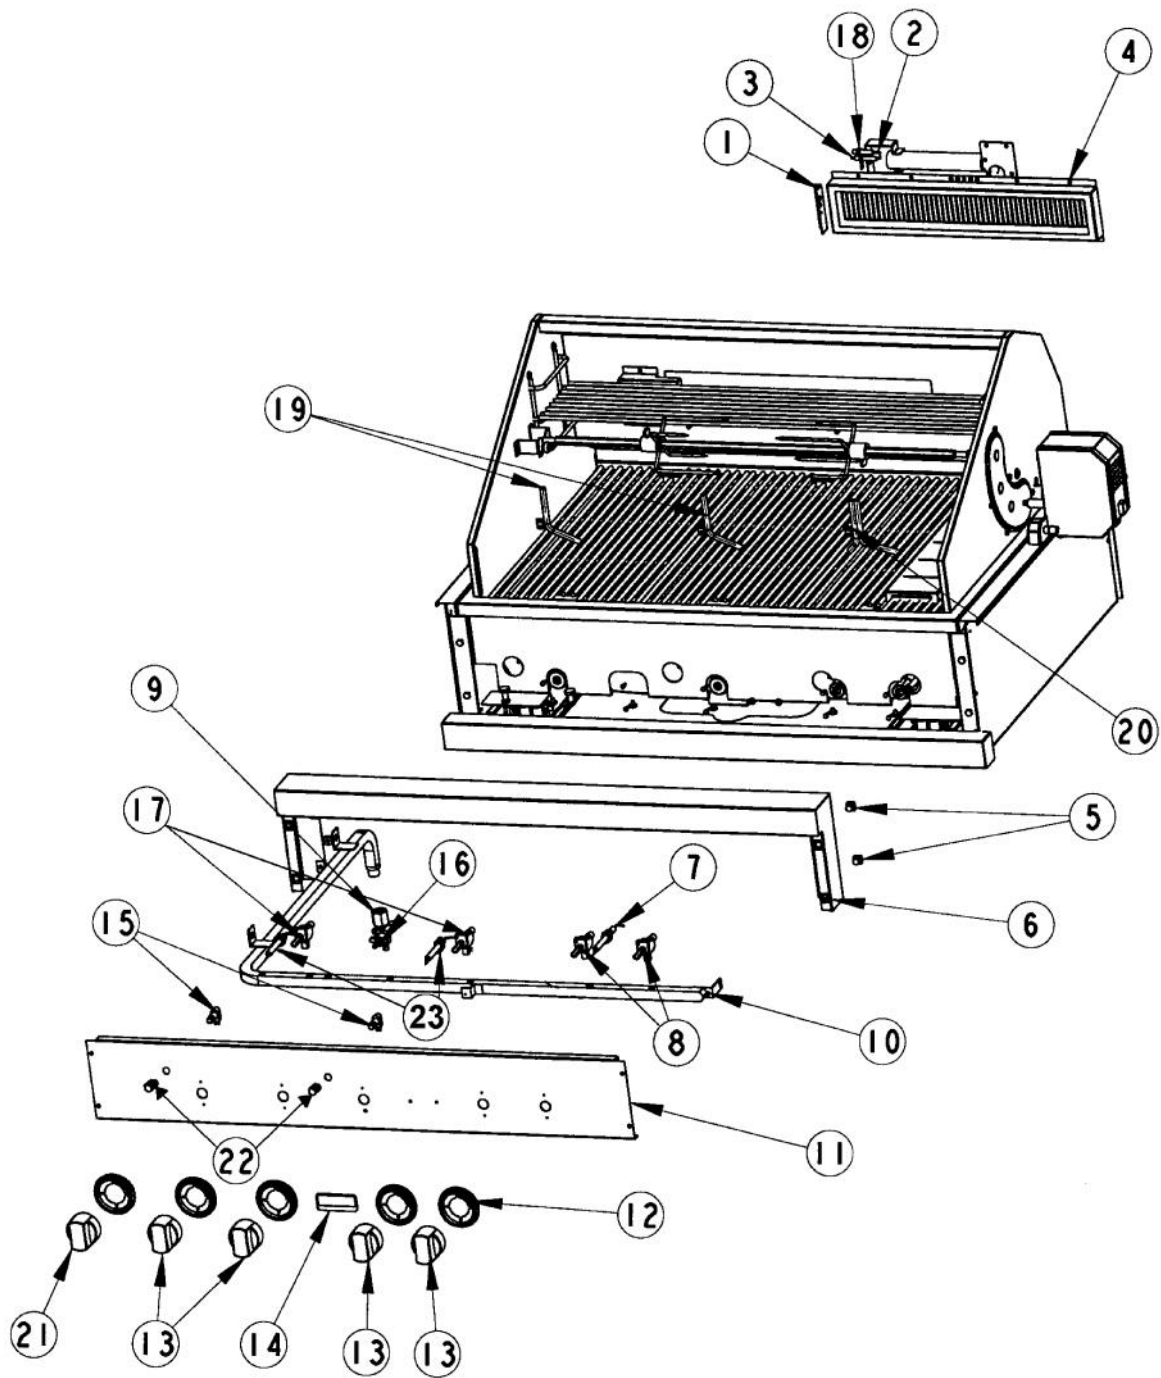

Ref #	Part Number	Qty.	Description
1	B2005271		IR IGNITOR BRACKET (PHASE 2)
2	PB010210		FULL THERMOCOUPLE
3	PB040122		IGNITOR FOR (BBQ GRILL) (1647-89)
4	G3005289		BURNER,ASM,,ASM,IR,20
5	PD030050		10-24 CAGE NUT SS
6	PK010064		LANDING LEDGE (VGBQ41) T SERIES
7	PB040179		SMOKER IGNITER
8	PA010153		SUB TO 003533-000 - GRILL VALVE NAT. (5,000-12,500 BTU)
	G50010144		SMOKER VALVE/KNOB SERVICE KIT (NAT.)
	PA010154		SUB TO 003573-000 - GRILL VALVE L.P. (5,000-10,500 BTU)
	G50010145		SMOKER VALVE/KNOB SERVICE KIT (L.P.)
NI	PB040235		1/2NPT TO 3/8 FLARE COUPLING
NI	PB040136		BROIL ORIFICE 1.90MM - YELLOW
9	PB040167		MALE COUPLER (PHASE 1 GRILL)
10	PA050069		PHASE2 41 MANIFOLD
11	B9205320		CTRL PANEL 41 FULL GRILL (PHASE 2)
12	PB010208		BEZEL, CHROME PLATE
	PB010209		BEZEL BRASS
13	PA010097		GRILL BURNER KNOB
	PA010126		OUTDOOR GRILL KNOB
14	PE010142		3 LOGO XBKXXCHROME
	PE010143		3 LOGO BK/BR
15	PE050063		SPARKER SWITCH
16	PB010191		I.R. SAFETY VALVE (PHASE II GRILLS)
	PB010220		I.R. SAFETY VALVE LP
17	PA010149		SUB TO 003516-000 - GRILL VALVE NAT. (7,600-25,000 BTU)
	G50010142		GRILL VALVE/KNOB SERVICE KIT (NAT.)
	PA010150		SUB TO 003538-000 - GRILL VALVE L.P. (13,000-22,500 BTU)
	G50010143		GRILL VALVE/KNOB SERVICE KIT (L.P.)
18	PD030048		THERMOCOUPLE NUT M08-VGBQ-8743300007
19	PB020114		FLASH TUBE (VGBQ3002T)
20	PB020115		SMOKER FLASH TUBE
21	PA010088		ROTIS. BURNER KNOB
22	PB010163		OVEN LIGHT SWITCH KNOB BK
NI	PB020096		48 5/16 S.S. FLEX TUBING REPL F2003505
23	PB040176		IGNITER