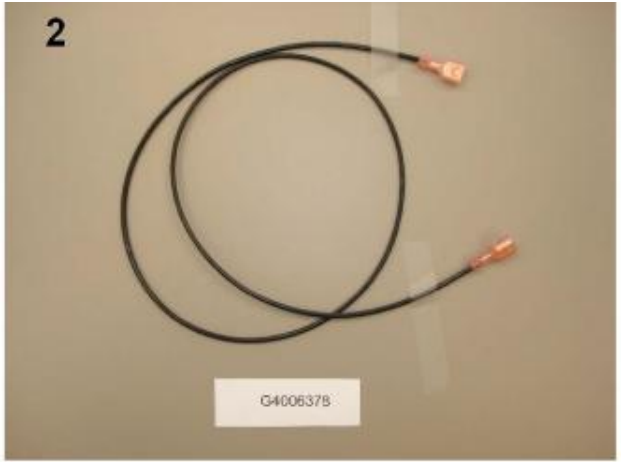

Ref #	Part Number	Qty.	Description
1	G4006383		WIRE ASSY (VGBQ-T SERIES) 50
2	G4006378		WIRE ASSY (VGBQ-T SERIES) 25
3	G4006376		WIRE ASSY (VGBQ-T SERIES) 10
4	G4006380		WIRE ASSY (VGBQ-T SERIES) 15