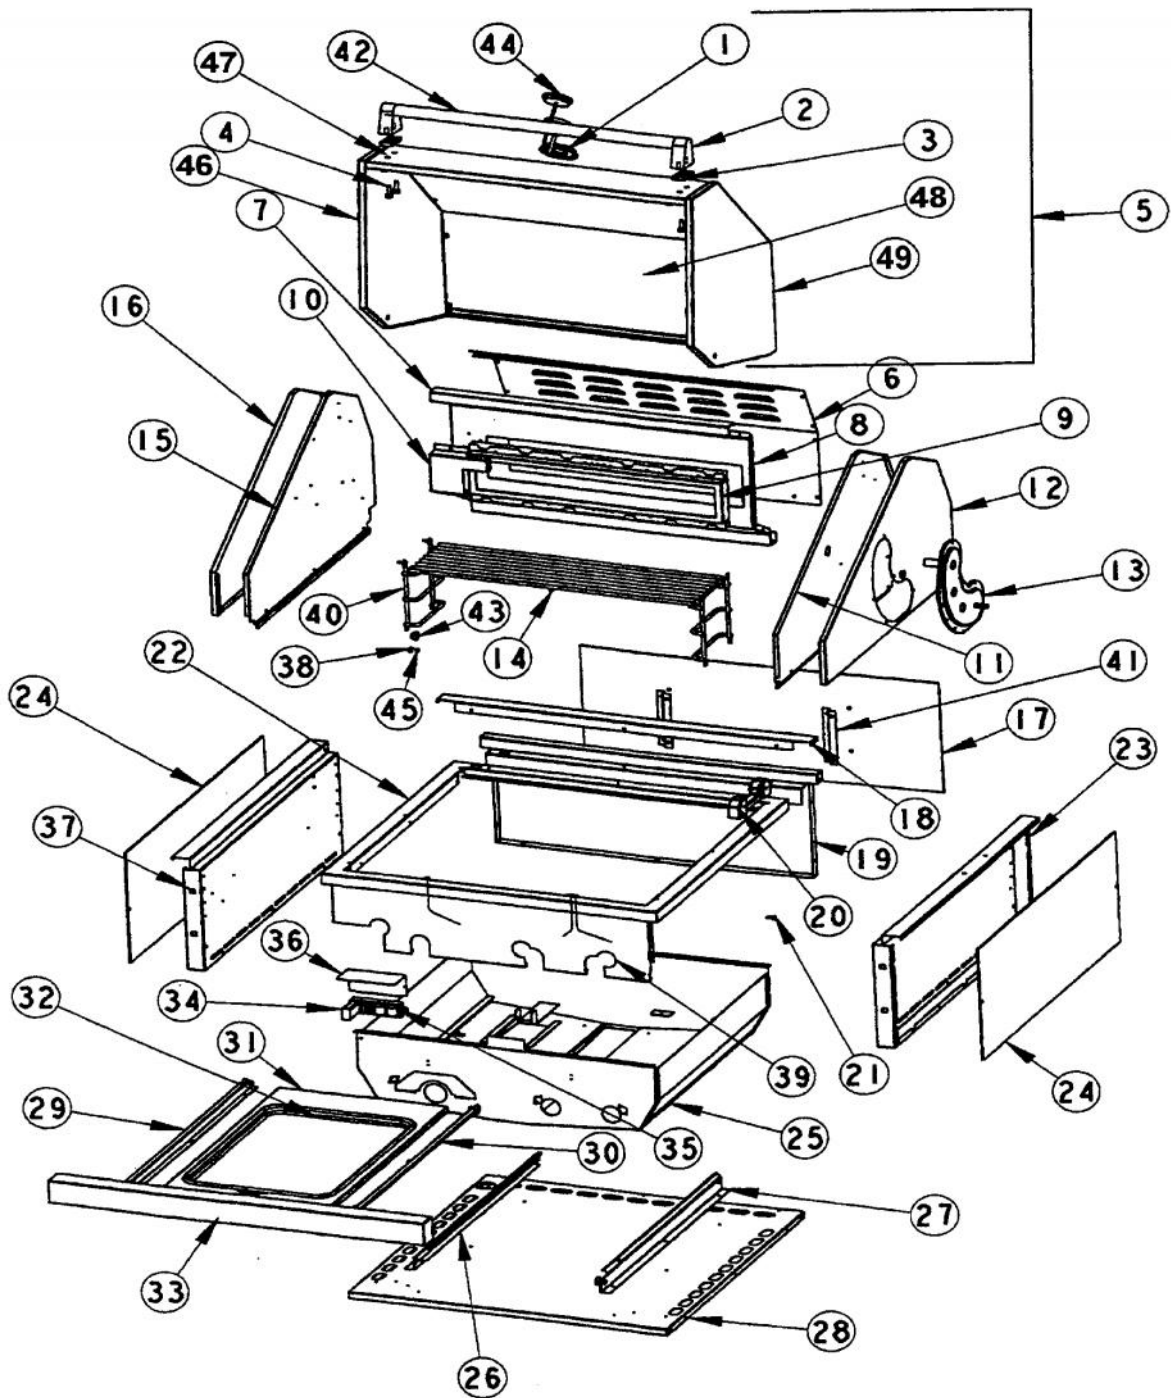

----- Manual continues below -----

Functional Parts

Ref #	Part Number	Qty.	Description
1	PE070189		ELECTRICAL SUPPLY CORD - BBQ GRILL
2	G3105387		GEAR BOX ASSEMBLY
3	PA080050		GRILL BURNER SS
4	PB040176		IGNITER
5	PB010194		GRILL THERMOETER (PHASE II GRILLS)
6	PA010149		SUB TO 003516-000 - GRILL VALVE NAT. (7,600-25,000 BTU) (AFTER 8/5/02)
	G50010142		GRILL VALVE/KNOB SERVICE KIT (NAT.) (BEFORE 8/5/02)
7	PA010150		SUB TO 003538-000 - GRILL VALVE L.P. (13,000-22,500 BTU) (AFTER 1/23/03)
	G50010143		GRILL VALVE/KNOB SERVICE KIT (L.P.) (BEFORE 1/23/03)
8	G3005289		BURNER,ASM,,ASM,IR,20
9	PB040122		IGNITOR FOR (BBQ GRILL) (1647-89)
10	PB010191		I.R. SAFETY VALVE (PHASE II GRILLS)
	PB010220		I.R. SAFETY VALVE LP
11	PE070184		ROTISSERIE MOTOR
12	PA080051		SMOKER/GRILL BURNER
13	PB040179		SMOKER IGNITER
14	PA010153		SUB TO 003533-000 - GRILL VALVE NAT. (5,000-12,500 BTU) (AFTER 6/28/02)
	G50010144		SMOKER VALVE/KNOB SERVICE KIT (NAT.) (BEFORE 6/28/02)
15	PA010154		SUB TO 003573-000 - GRILL VALVE L.P. (5,000-10,500 BTU) (AFTER 9/23/02)
	G50010145		SMOKER VALVE/KNOB SERVICE KIT (L.P.) (BEFORE 9/23/02)
16	PA020036		SPARK MODULE (AFTER 1/1/02)
	G5007971		SPARK MODULE KIT (BEFORE 1/1/02)
17	PE050063		SPARKER SWITCH

Ref #	Part Number	Qty.	Description
1	PA060052		GRILL COOKING GRATES
2	B3005325		SUB TO G3005350
3	G5009726		HALF FLAVOR GRID KIT
4	PA060053		HALF GRILL GRATE
5	B2005326		SUB TO G3005350 - SMOKER BTM
6	PK010061		HALF FLAVOR GRID PHASE 2
7	PA080050		GRILL BURNER SS
8	PA080051		SMOKER/GRILL BURNER
9	B2004921		BURNER DRIP SHIELD (P1 GRILL)
10	B2005246		BURNER BOX SHIELD (PHASE 2)
11	B2005324		SMOKER DRIP SHIELD
12	B2005278		ROTISSERIE ROLLER BRACKET (PHASE 2)
13	PB060058		SPIT FORK
14	PB060053		ROTIS SPIT ROD 41
15	PE070184		ROTISSERIE MOTOR
16	PE070189		ELECTRICAL SUPPLY CORD - BBQ GRILL
17	G3205282		ROTIS MOTOR ASSEMBLY (PHASE 2)
NI	027596-000		BOX, SMOKER ASM INCLUDES: SMOKER BOX TOP (ITEM No.2) SMOKER BOX BOTTOM (ITEM No.5) SMOKER BOX HINGE STEAMER RACK