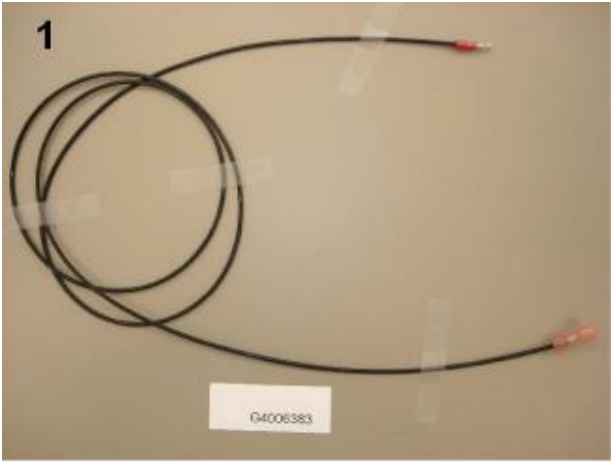

Ref #	Part Number	Qty.	Description
1	G4006383		WIRE ASSY (VGBQ-T SERIES) 50
2	G4006378		WIRE ASSY (VGBQ-T SERIES) 25
3	G4006376		WIRE ASSY (VGBQ-T SERIES) 10
4	G4006380		WIRE ASSY (VGBQ-T SERIES) 15