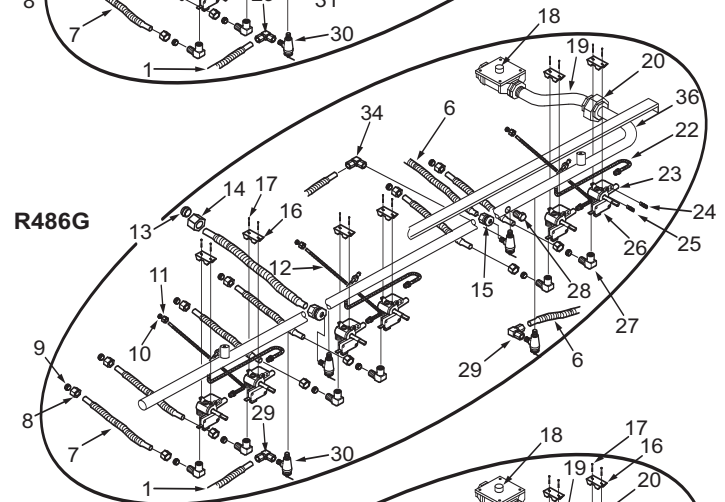

48" Range Manifold View (1 of 2)

**NOTE: SEE FOLLOWING PAGE FOR
ADDITIONAL 48" RANGE
MANIFOLD VIEWS**

48" Range Manifold Parts List (2 of 2)

<u>Ref #</u>	<u>Part #</u>	<u>Description</u>
1	803169	Flex Tubing Service Package 3/8" x 48"
2	714369	Bushing, Snap 1/2"
3	786977	Shield, Corner Wire
4	807667	Ferrule, Sleeve Brass
5	807677	Nut, Compress Brass
6	803172	Flex Tubing Service Package 3/8" x 42"
7	803171	Flex Tubing Service Package 5/16" x 14"
8	807677	Nut, Compress Brass
9	807667	Ferrule, Sleeve Brass
10	807665	Ferrule, 3/16"
11	720888	Fitting, 3/16"
12	801937	Flex Tubing Service Package 3/16 x 27"
13	807668	Ferrule, 3/8"
14	807678	Nut, 3/8"
15	803172	Flex Tubing Service Package 3/8 x 42"
16	714361	Connector, 3/8"
17	720885	Bracket, Valve Mounting
18	722133	Screw, Hex Head
19	723350	Regulator, Pressure Convertible 3/4"
	801358	Regulator, 1/2" Convertible
20	722832	Pipe, Offset
21	719033	Union, 1/2" Black
22	805673	Manifold (R484CG)
	805674	Manifold (R484DC)
	805675	Manifold (R484DG)
	805676	Manifold (R484F)
23	801936	Flex Tubing Service Package 3/16 x 16"
24	809153	Burner Valve & Switch Assy, Nat
	809154	Valve, Burner, LP Gas
25	800892	Orifice, Bypass Inner, Natural Gas
	800055	Orifice, Bypass Inner, LP Gas
26	800884	Orifice, Bypass Outer, Natural Gas
	800054	Orifice, Bypass Outer, LP Gas
27	807141	Valve, Switch
28	719393	Elbow, Brass 3/8"
29	719370	Plug, Hex Head, 1/8"
30	722278	Elbow, Adapter, Compression
31	720330	Valve, Shut Off, Oven
32	713810	Switch, Valve Ignition
33	722413	Valve, Brass
34	803167	Flex Tubing Service Package 3/8 x 12"
35	801812	Pipe, Manifold 48" Range 2B
		Charboiler/French Top
	804424	Manifold (R482CF)

Not Shown

806392	Wiring Harness - Manifold, R484DC
806393	Wiring Harness - Rear, R484DC
806390	Wiring Harness - Manifold, R484CG
806391	Wiring Harness - Rear, R484CG
806396	Wiring Harness - Manifold, R484F
806397	Wiring Harness - Rear, R484F
806398	Wiring Harness - Manifold, R482CF
806399	Wiring Harness - Rear, R482CF