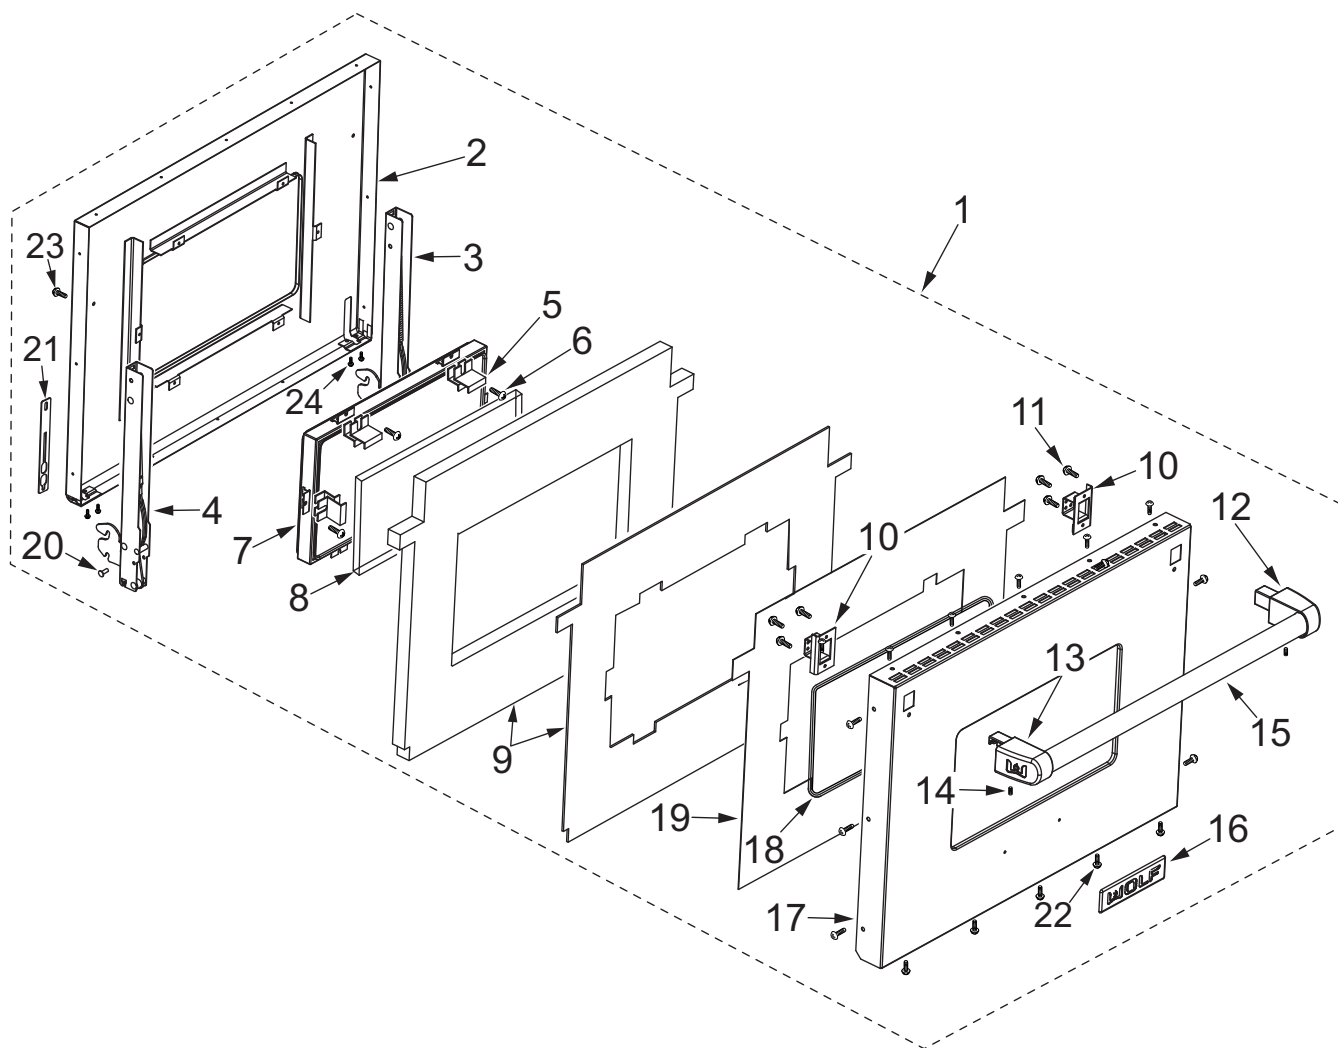

36" Range Door View (Starting with Serial Number 17000000)

36" Range Dress Panels Parts List

<u>Ref #</u>	<u>Part #</u>	<u>Description</u>
1	787306	Panel, Outer RH, SS 30/36" Range
	787308	Panel, Outer RH, Blk 30/36" Range
2	786714	Pan, Grease SS W/O Dimples
	801687	Pan, Grease W/Dimples
3	768259	Baffle, Roll Front 36" Range
4	811540	Roll Front
5	730228	Screw #10-24 x 1/2" Phillips
6	807587	Skirt, Front SS, 36" Range
	767668	Skirt, Front Black, 30" Range
7	809367	Panel, Lower Front, SS
	767645	Panel, Lower Front, Black 3
8	788028	Pan, Drip Assy. (See SN Breaks)
	801361	Drip Tray, 36" (See SN Breaks)
9	719711	Arm, Rocker RH
10	766547*	Bracket, Door Switch
	809377**	Bracket, Door Switch
11	804532*	Switch, Door Interlock
	809365**	Switch, Door Interlock
12	730228	Screw 10-24 X 1/2" Phillips Head
13	730535*	Nut, 6-32 Lock
14	730506*	Nut, Oversize
15	719331*	Bolt, Eye 1/4-20 x 3"
16	718361*	Spring, Door
17	768260*	Angle, Switch
18	719710*	Arm, Rocker, LH
19	719344*	Hook, "S", Oven Door
20	719350*	Pin, Clevis, 3/8 x 2"
21	730410*	Pin, Cotter, 3/32" x 1-1/4"
22	730310*	Washer
23	787307	Panel, Outer LH, SS 30/36" Range
	787309	Panel, Outer LH, Blk 30/36" Range
24	767622	Channel, Front, 36" Range
25	767623	Channel, Rear, 36" Range
26	714369	Bushing, Snap 1/2"
27	722270	Rivet, Pop 3/16"

Not Shown

811716	Slide, Drip Tray, Lh
811717	Slide, Drip Tray, Rh

* - Prior to Serial Number (PTS) 17000000
** - Starting with Serial Number (SWS) 17000000