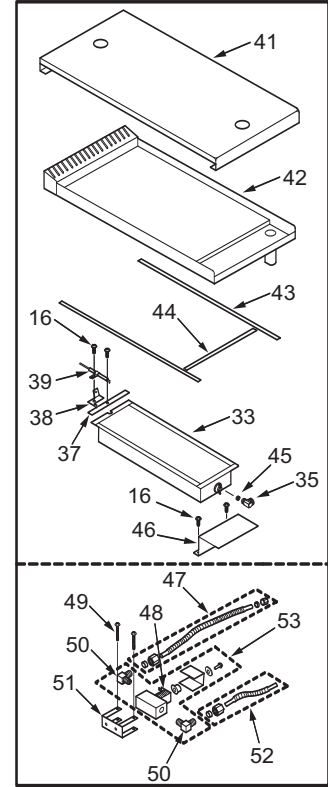

60" Range Top View

Surface Burner

IR Charbroiler

IR Griddle

French Top

60" Range Front Panel Parts List (1 of 2)

<u>Ref #</u>	<u>Part #</u>	<u>Description</u>
1	766543	Baffle, Broiler 30" Range
2	720690	Seal, Door Top (See SN Break)
	803809	Gasket, Door 30" (See SN Break)
3	720692	Seal, Door Side (See SN Break)
	803809	Gasket, Door 30" (See SN Break)
4	730513*	Nut, Hex 3/8-16
5	730311*	Washer, Lock
6	718195*	Bolt, Trunion
	803579*	Bolt, Trunion, Offset
	730310*	Washer, Trunion Shim
7	730228	Screw #10-24 x 1/2"
8	720691	Seal, Door Bottom (See SN Break)
	803809	Gasket, Door 30" (See SN Break)
9	721013	Leg, Range, 3"
10	803436	Caster Dual Wheel 2"
11	730239	Screw #8-32 x 3/8"
12	722713	Label, Light Switch
13	722712	Label, Fan Switch
14	714902	Thermostat, Oven
15	805787	Thermostat, Griddle
16	787540	Panel, Front (See SN Breaks)
	801093	Panel, Front R606CG Also need to order # 722713 and # 722712 (See SN Breaks)
17	715142	Terminal, Command Dummy
18	722564	Shield, Switch Terminal
19	720816	Switch, Oven Light
20	720815	Switch, Oven Fan
21	720879	Knob, Control, Red (See SN Breaks)
	801312	Knob, Surface Burner Valve, Red
	720880	Knob, Control, Black (See SN Breaks)
	801313	Knob, Surface Burner Valve, Black
22	718146	Bezel, Oven Thermostat (See SN Breaks)
	801348	Bezel, W/Tick Mark (See SN Breaks)
23	720818	Knob, Oven, Red (See SN Breaks)
	801308	Knob, Oven Therm, W/ Broil, Red See SN Breaks)
	720819	Knob, Oven, Black (See SN Breaks)
	801309	Knob, Oven Therm, W/ Broil, Black (See SN Breaks)
24	721014	Knob, Thermostat Griddle, Red (See SN Breaks)
	801310	Knob, Thermostat Griddle, Red (See SN Breaks)
	721015	Knob, Thermostat Griddle, Black See SN Breaks)
25	730076	Screw #6-32 x 1/4"
26	721017	Knob, Charbroiler, Red (See SN Breaks)
	801306	Knob, Charbroiler/French To, Red (See SN Breaks)
	721018	Knob, Charbroiler, Black (See SN Breaks)
	801307	Knob, Charbroiler/French Top, Black (See SN Breaks)
27	801347	Bezel, Rear (See SN Breaks)
28	801346	Bezel, Front (See SN Breaks)
29	720017	Light, Indicator, Red, Oven
30	787536	Panel, Front, 6OB & 22" Charbroil (See SN Breaks)
	801091	Panel, Front R606DC Also need to order # 722713 and # 722712 (See SN Breaks)
31	787534	Panel, Front, 6OB & 22" Griddle (See SN Breaks)
	801090	Panel, Front R606DG Also need to order # 722713 and # 722712 (See SN Breaks)