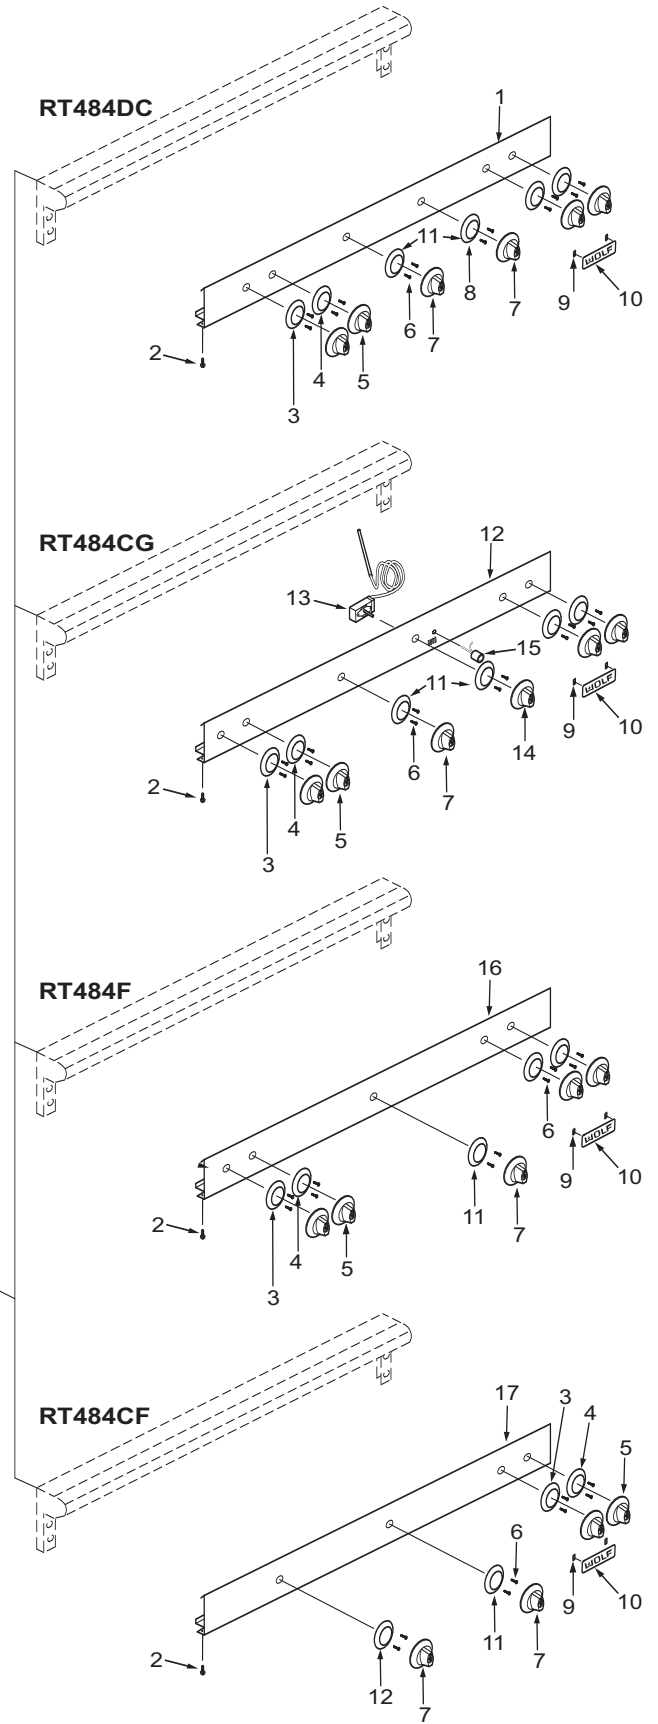

48" Rangetop Front Panel View (2 of 2)

NOTE: SEE PRECEDING PAGE FOR ADDITIONAL 48" RANGETOP FRONT PANEL VIEWS

48" Rangetop Manifold Parts List (1 of 2)

<u>Ref #</u>	<u>Part #</u>	<u>Description</u>	<u>Ref #</u>	<u>Part #</u>	<u>Description</u>
1	768318	Bracket, Access	24	801937	Flex Tubing Service Pkg 3/16"x27"
2	809418	Module, Spark +4 Point	25	720885	Bracket, Valve Mounting
	809420	Module, Spark 0+1 Tech	26	722133	Screw, Hex Head
3	730228	Screw #10-24 x 1/2"	27	804431	Manifold (RT488)
4	723350	Regulator, 3/4" Convertible	28	801936	Flex Tubing Service Pkg 3/16"x16"
	801358	Regulator, 1/2" Convertible	29	809153	Burner Valve & Switch Assy, Nat
5	NLA			809154	Valve, Burner, LP Gas
6	NLA		30	800892	Orifice, Bypass Inner, Natural Gas
7	769122	Channel, Electrical		800055	Orifice, Bypass Inner, LP Gas
8	NLA		31	800884	Orifice, Bypass Outer, Natural Gas
9	809243	Cord, Power		800054	Orifice, Bypass Outer, LP Gas
10	804189	Nipple, .50 X2.5 LG Black Pipe	32	807141	Valve, Switch
11	801457	Elbow, 1/2"Npt x 1/2"Npt	33	719393	Elbow, Brass 3/8"
12	787420	Channel, Rear	34	719370	Plug, Hex Head, 1/8"
13	711302	Nipple, 1/2" x 5"	35	804432	Manifold (RT486C)
14	719033	Union, 1/2" Black	36	713810	Switch, Valve Ignition
15	787419	Channel, Front	37	722413	Valve, Brass
16	722270	Rivet, Pop 3/16" Alum Multigrip	38	722278	Elbow, Adapter, Compression
17	800023	10-1/2" Riser Package, Rt36	39	803166	Flex Tubing Service Pkg 3/16" x 6"
18	804406	Panel, Rear	40	804433	Manifold (RT486G)
19	803171	Flex Tubing Service Pkg 5/16"x14"	41	720330	Valve, Shut Off, Oven
20	807677	Nut, Compress Brass	42	722223	Tubing, Flexible, 3/8 x 24"
21	807667	Ferrule, Sleeve Brass	43	804430	Manifold (RT484DG)
22	720888	Fitting, 3/16"			
23	807665	Ferrule, 3/16"			

Not Shown

800175	Wiring Harness RT488
800176	Wiring Harness RT486C
800177	Wiring Harness RT486G
800180	Wiring Harness RT484DG
714748	Riser, Insulation, 1/8" x x17" x 44"
803877	Riser, Back Panel Assy
803881	Riser, Front Panel Assy
800002	Regular Trim Strip Package, RT48
800003	Island Trim Strip, Lh & Rh, RT48
763049	Strip Filler, Left Hand
763050	Strip Filler, Right Hand
762214	Panel, Back
762212	Strip, Back Filler