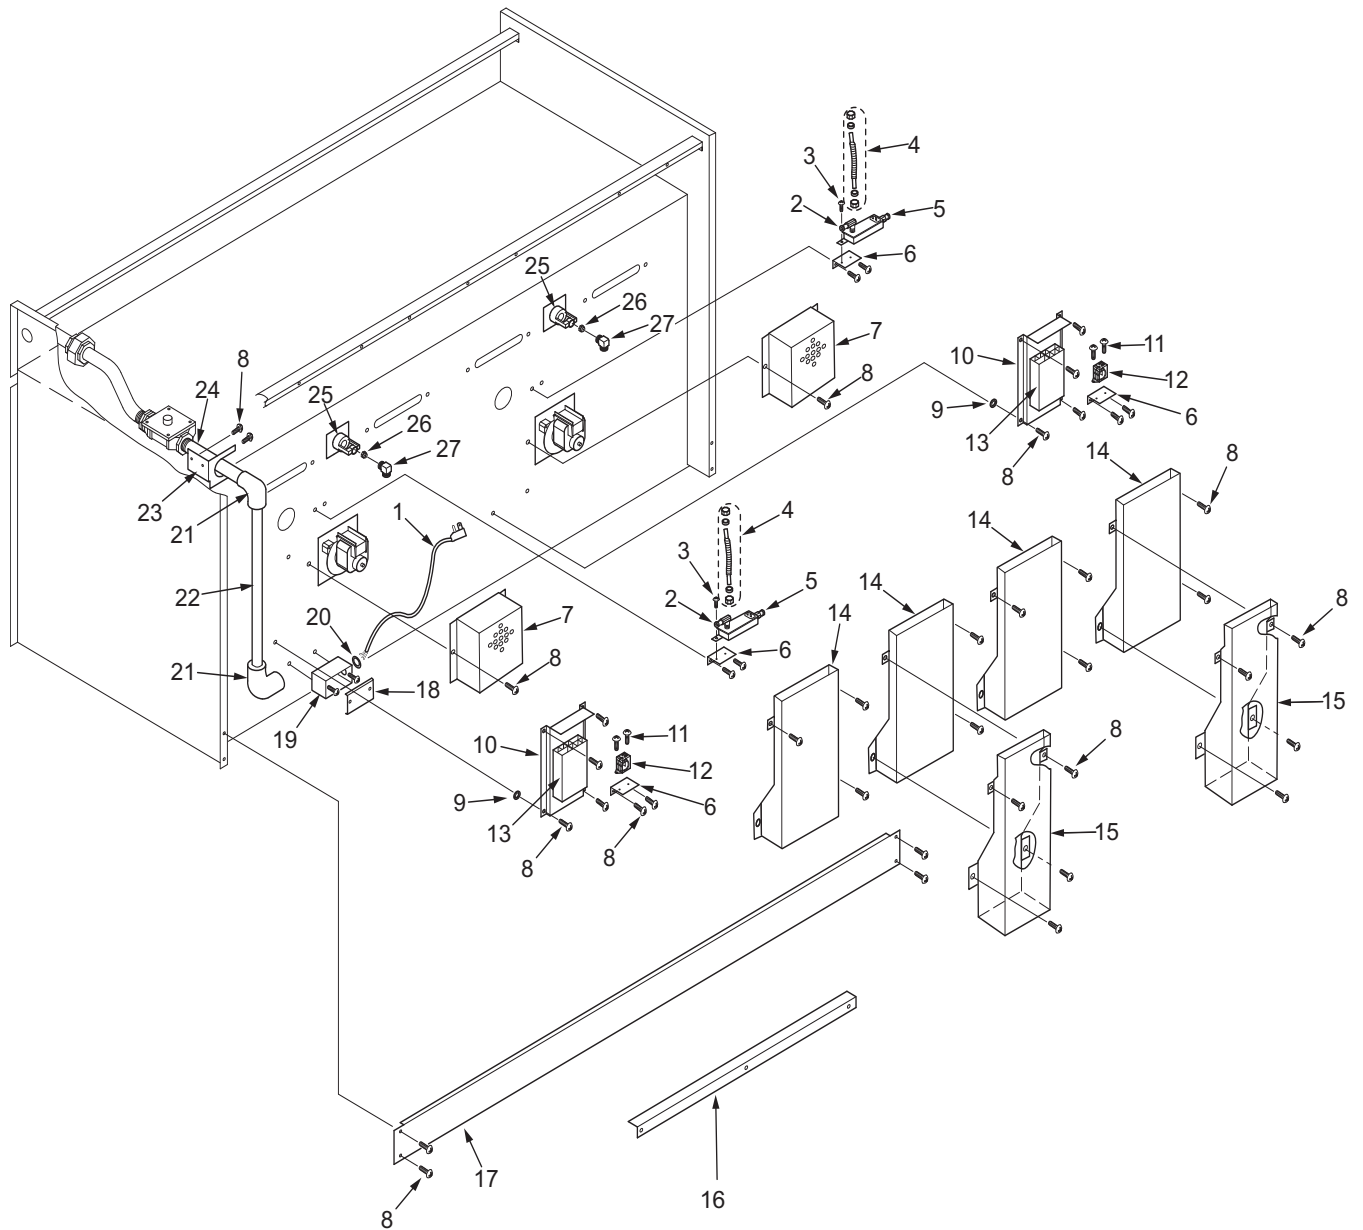

60" Range Rear View

36" Rangetop Top & Dress Panels Parts List

Ref #	Part #	Description	Ref #	Part #	Description
1	801669	Grate, Wok (See SN Breaks)	37	810099	Spacer, IR Burner
	804230	Grate, Wok (See SN Breaks)	38	786029	Bracket, Sparker
2	800146	S Grate, Rear (See SN Breaks)	39	714415	Sparker
	804229	S Grate, Rear (See SN Breaks)	40	804711	Shield, Charbroiler Electrode
3	800137	S Grate, Front (See SN Breaks)	41	801265	Single Griddle Cover Kit - 11"
	804228	S Grate, Front (See SN Breaks)			Griddle (See SN Breaks)
4	720829	Grate, Spider (See SN Breaks)		809311	Griddle Cover - 11" New Style
	811561	Grate, Spider (See SN Breaks)			Griddle
5	722421	Grate Foot Pad (See SN Breaks)	42	802508	Griddle Assembly, 11"
6	722422	Washer, Silicone, Spider Grate (See SN Breaks)	43	800067	Seal, Griddle, 20"
			44	800066	Seal, Griddle, 9"
7	720801	Burner, Inner Head, Plated	45	800048	Orifice, IR Charbroiler, Natural Gas
	800041	Burner, Inner Head, Black Enamel		800050	Orifice, IR Charbroiler, LP Gas
8	720887	Base, Inner Burner	46	786127	Baffle, Griddle
	800044	Burner, Inner Base, Black Enamel	47	803168	Flex Tubing Service Package 3/8" x 18"
9	720803	Burner, Outer (See SN Breaks)	48	770093	Solenoid, (Coil Only)
	801150	Cap, burner, Outer Head, Black Enamel	49	730229	Screw #10-24 x 1-1/2"
			50	719376	Elbow, Brass 3/8"
10	720802	Ring, Cross (See SN Breaks)		719377	Fitting, Straight 3/8"
	801151	Ring, Burner, Inner Base, Black Enamel	51	804404	Holder, Single Solenoid
				756302	Holder, Double Solenoid
11	803965	Burner Ring/Cap, Service Package	52	803167	Flex Tubing Service Package 3/8" x 12"
12	766446	Top, Pressed Steel, Porcelain (See SN Breaks)	53	807622	Valve, Single Solenoid, w/fittings
	805519	Top, Pressed Steel, (See SN Breaks)	54	803374	Valve, Double Solenoid, w/fittings
			55	786718	Vent, Frenchtop
13	722162	Screw, Phillips Head	56	NLA	Spacer, Rear
14	807864	Holder, Jet Assembly	57	NLA	Ring, Center French Top
15	720886	Venturi	58	NLA	Ring, Inner French Top
16	730228	Screw #10-24 x 1/2"	59	NLA	Ring, Outer French Top
17	800882	Orifice, Inner Burner, Natural Gas	60	806466	Plate, French Top
	800052	Orifice, Inner Burner, LP Gas	61	805658	Components, Frenchtop
18	720888	Fitting, 3/16"	62	786727	Spacer, Front - FT Cover
19	719566	Sleeve, 1/4" Fiberglass	63	723063	Ring, Flame
20	720822	Ring	64	722521	Burner Head
21	807598	Spring	65	722536	Venturi, Gas Hotplate
22	801149	Base, Burner	66	723011	Burner Base
23	806483	Service Components, Electrode	67	786716	Electrode, French Top
24	800872	Orifice, Outer Burner, Natural Gas	68	809880	Pan, Burner
	800051	Orifice, Outer Burner, LP Gas	69	723010	Baffle, Pan French Top
25	767615	Panel, Burner Support	70	722522	Clip, Retaining
26	809019	Burner Assembly - Also need to order 806483	71	800062	Nut, Hotplate
			72	800060	Electrode Wire
27	762215	Backsplash, Decorative		800061	Orifice, French Top Natural Gas
28	759715	Cover, Charbroiler 11"		800061	Orifice, French Top LP Gas
29	786081	Rack, Charbroiler	73	722530	Holder, Jet Gas
30	769593	Frame, Charbroiler	74	803170	Flex Tubing Service Package 1/4" x 12"
31	722631	Screen, Reverberator	75	811332	End, Body LH
32	762444	Plate, Blank Off	76	714522	Insulation
33	809183	Burner, Infrared Assy, Griddle/Charb	77	722270	Rivet, Pop 3/16" Alum Multigrip
			78	811331	End, Body RH
34	800048	Orifice, IR Charbroiler, Natural Gas	79	786714	Pan, Grease SS W/O Dimples
	800050	orifice, IR Carbroiler, LP Gas		801687	Pan, Grease W/Dimples
35	800258	Elbow	80	787399	Pan, Drip Assy. (See SN Breaks)
36	786978	Baffle, Charbroiler		801471	Drip Tray, 36" (See SN Breaks)
			81	801925	36" Roll Front Assy

Not Shown