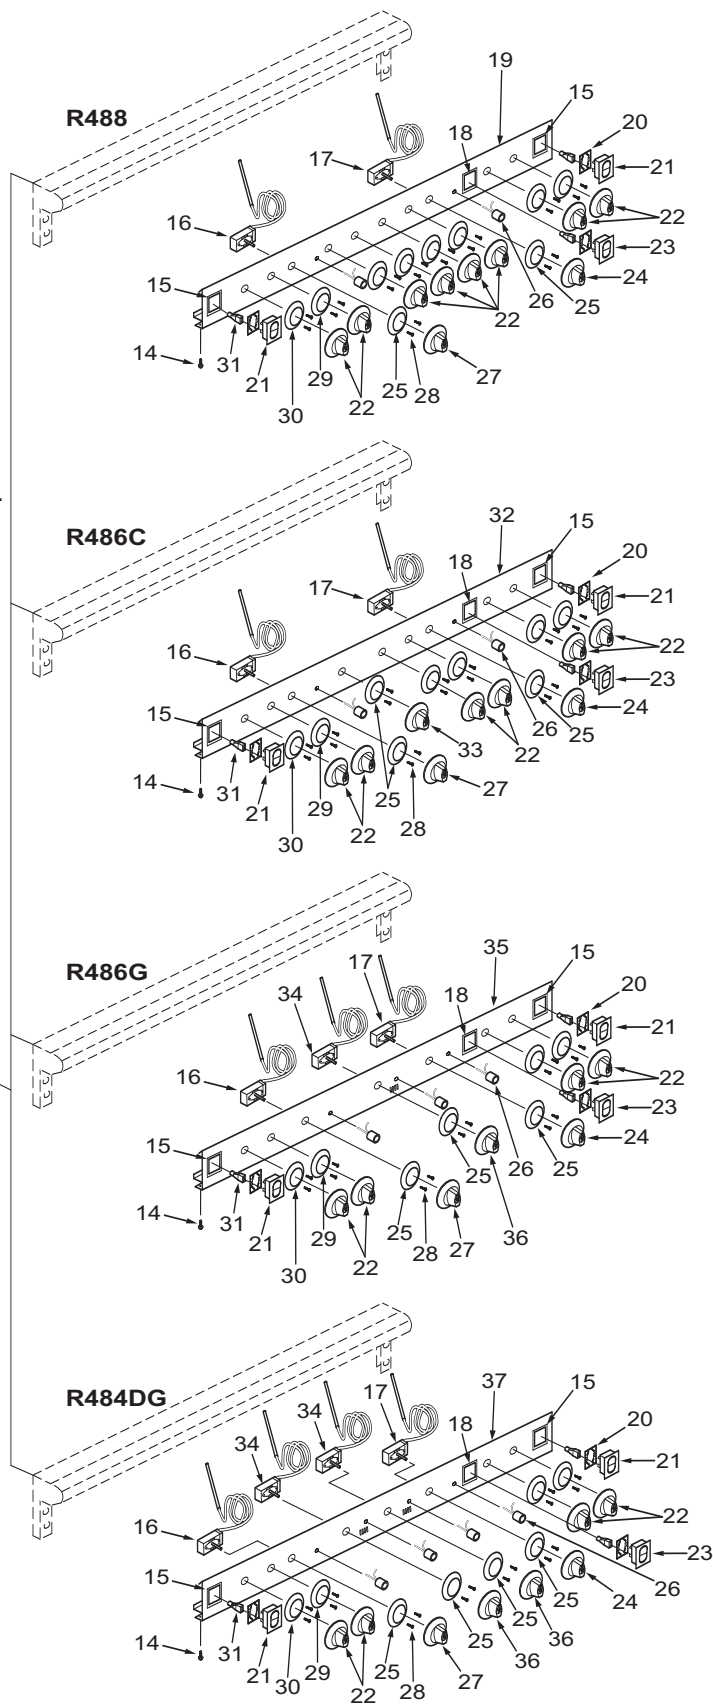

48" Range Front Panel View (1 of 2)

NOTE: SEE FOLLOWING PAGE FOR ADDITIONAL 48" RANGE FRONT PANEL VIEWS

48" Range Control Panel Parts List (2 of 2)

Ref #	Part #	Description	Ref #	Part #	Description
1	766543	Baffle, Broiler	26	720017	Light, Indicator, Red, Oven
2	720690	Seal, Door Top (See SN Break)	27	720951	Knob, Small Oven Thermostat, Red (See SN Breaks)
	803809	Gasket, Door 30" (See SN Break)		801304	Knob, Oven, no/Broil, Red (See SN Breaks)
3	720692	Seal, Door Side (See SN Break)		720952	Knob, Sm. Oven Thermostat, Black (See SN Breaks)
	803809	Gasket, Door 30" (See SN Break)		801305	Knob, Oven, no/Broil, Black (See SN Breaks)
4	730228	Screw #10-24 x 1/2"	28	730076	Screw #6-32 x 1/4"
5	730513*	Nut, Hex Head	29	801347	Bezel, Rear (See SN Breaks)
6	730311*	Washer, Lock	30	801346	Bezel, Front (See SN Breaks)
7	718195*	Bolt, Trunion	31	722564	Terminal, Command Dummy
	803579*	Bolt, Trunion, Offset	32	721017	Knob, Charbroiler Red (See SN Breaks)
	730310*	Washer, Trunion Shim		801306	Knob, Char/French Top, Red (See SN Breaks)
8	720691	Seal, Door Btm (See SN Break)		721018	Knob, Charboiler, Black (See SN Breaks)
	803809	Gasket, Door 30" (See SN Break)		801307	Knob, Char/French Top, Black (See SN Breaks)
9	722861	Seal, Door Bottom, 18" (See SN Break)	33	805787	Thermostat, Griddle
	803811	Gasket, Door 18" (See SN Break)	34	786737	Panel, Front (See SN Breaks) Also need to order # 722712 and # 722713
10	722860	Seal, Door Top 18" (See SN Break)		801085	Panel, Front, R484CG (See SN Breaks) - Also need to order # 722712 and # 722713
	803811	Gasket, Door 18" (See SN Break)	35	721014	Knob, Thermostat W/Griddle Red (See SN Breaks)
11	767670	Baffle, Broiler 18"		801310	Knob, Griddle Thermostat, Red (See SN Breaks)
12	803436	Caster, Dual Wheel, 2"		721015	Knob, Thermostat W/Griddle, Black (See SN Breaks)
13	721013	Leg, Range, 3"		801311	Knob, Griddle Thermostat, Black (See SN Breaks)
14	730239	Screw #8-32 x 3/8"	36	786743	Panel, Front (See SN Breaks) Also need to order # 722712 and # 722713
15	722713	Label, Light Switch		801088	Panel, Front, R484F (See SN Breaks) - Also need to order # 722712 and # 722713
16	714982	Thermostat, Oven, Small	37	786958	Panel, Front (See SN Breaks) Also need to order # 722712 and # 722713
17	714902	Thermostat, Oven, w/Broil		801089	Panel, Front, R482CF (See SN Breaks) - Also need to order # 722712 and # 722713
18	722712	Label, Fan Switch			
19	786739	Panel, Front (See SN Breaks) Also need to order # 722712 and # 722713			
	801086	Panel, Front, R484DC (See SN Breaks) - Also need to order # 722712 and # 722713			
20	715142	Shield, Switch Terminal			
21	720816	Switch, Oven Light			
22	720879	Knob, Control, Red (See SN Breaks)			
	801312	Knob, Surface Burner Valve, Red (See SN Breaks)			
	720880	Knob, Control, Black (See SN Breaks)			
	801313	Knob, Surface Burner Valve, Black (See SN Breaks)			
23	720815	Switch, Fan			
24	720818	Knob, Oven Thermostat, Red (See SN Breaks)			
	801308	Knob, Oven Therm, w/Broil, Red (See SN Breaks)			
	720819	Knob, Oven Thermostat Black (See SN Breaks)			
	801309	Knob, Oven Therm, w/Broil, Black (See SN Breaks)			
25	718146	Bezel, Thermostat (See SN Breaks)			
	801348	Bezel, w/Tick Mark (See SN Breaks)			

* - Prior to Serial Number (PTS) 17000000
** - Starting with Serial Number (SWS) 17000000

Not Shown

803239 Wrench, Caster Adjusting