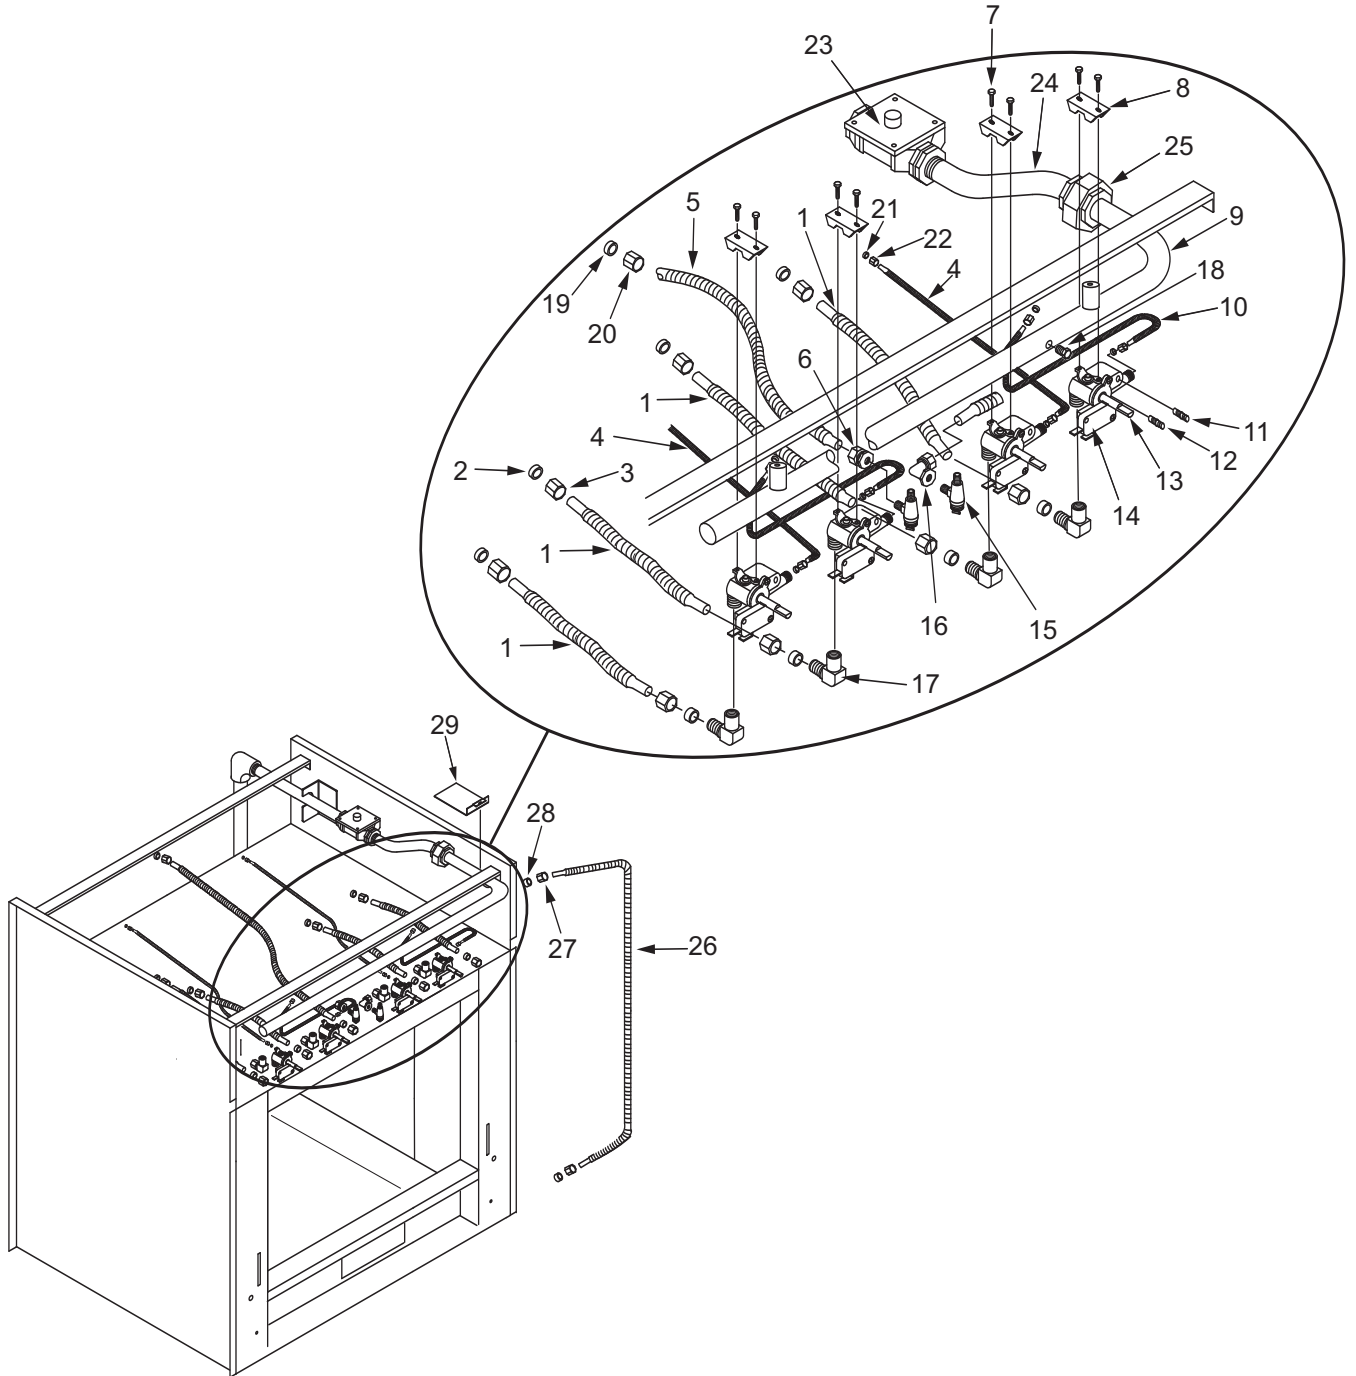

30" Range Manifold View

30" Range Oven Parts List

<u>Ref #</u>	<u>Part #</u>	<u>Description</u>
1	809157	Burner, Infrared Oven
2	801686	Bracket, Burner Left/Right
3	766592	Bracket, Burner Front/Rear
4	730228	Screw, #10-24 x 1/2"
5	766499	Bracket, Igniter, IR Range
6	723060	Igniter, Hot Surface
7	801690	Cover, Igniter Shield, Range
8	730230	Screw #8-32 x 3/8"
9	806873	Thermo Bulb Housing Assembly
10	806873	Thermo Bulb Housing Assembly
11	800120	Oven Deflector Rest
12	718601	Igniter, Norton
13	720696	Lamp, Oven Assembly
14	342766	Lamp, Oven 40w, 120v
15	720830	Lens
16	715221	Motor, Fan Oven
17	766451	Plug, Motor Mount
18	800628	Blade, Convection Fan
19	730229	Screw, #10-24 x 1-1/2"
20	766456	Cover, Blower Oven
21	720683	Rack, Oven 30" Range
22	809669	Grill, Broiler Pan
23	766420	Deflector, Oven Bottom Range
24	766418	Panel, Oven Bottom 30" (See SN Break)
	807945	Panel Oven Bottom 30" (See SN Break)
25	720682	Rack, Guide
26	719393	Elbow, Brass 3/8"
27	812107	Valve, Oven Safety Single Hole
28	803166	Flex Tubing Service Package 3/8" x 6"
29	719385	Orifice Holder
30	800071	Orifice, Lg Oven, Natural Gas, #36
	803882	Orifice, Lg Oven, LP, 1.65 Mm
31	807734	Orifice Bracket, Range
32	807861	Baffle, Lower Front
33	803973	Heatsink
34	803814	Burner Tube, Oven (See SN Break)
	807729	Buner Tube, Bake (See SN Break)
35	766546	Baffle, Flue Range
36	809668	Pan, Broiler