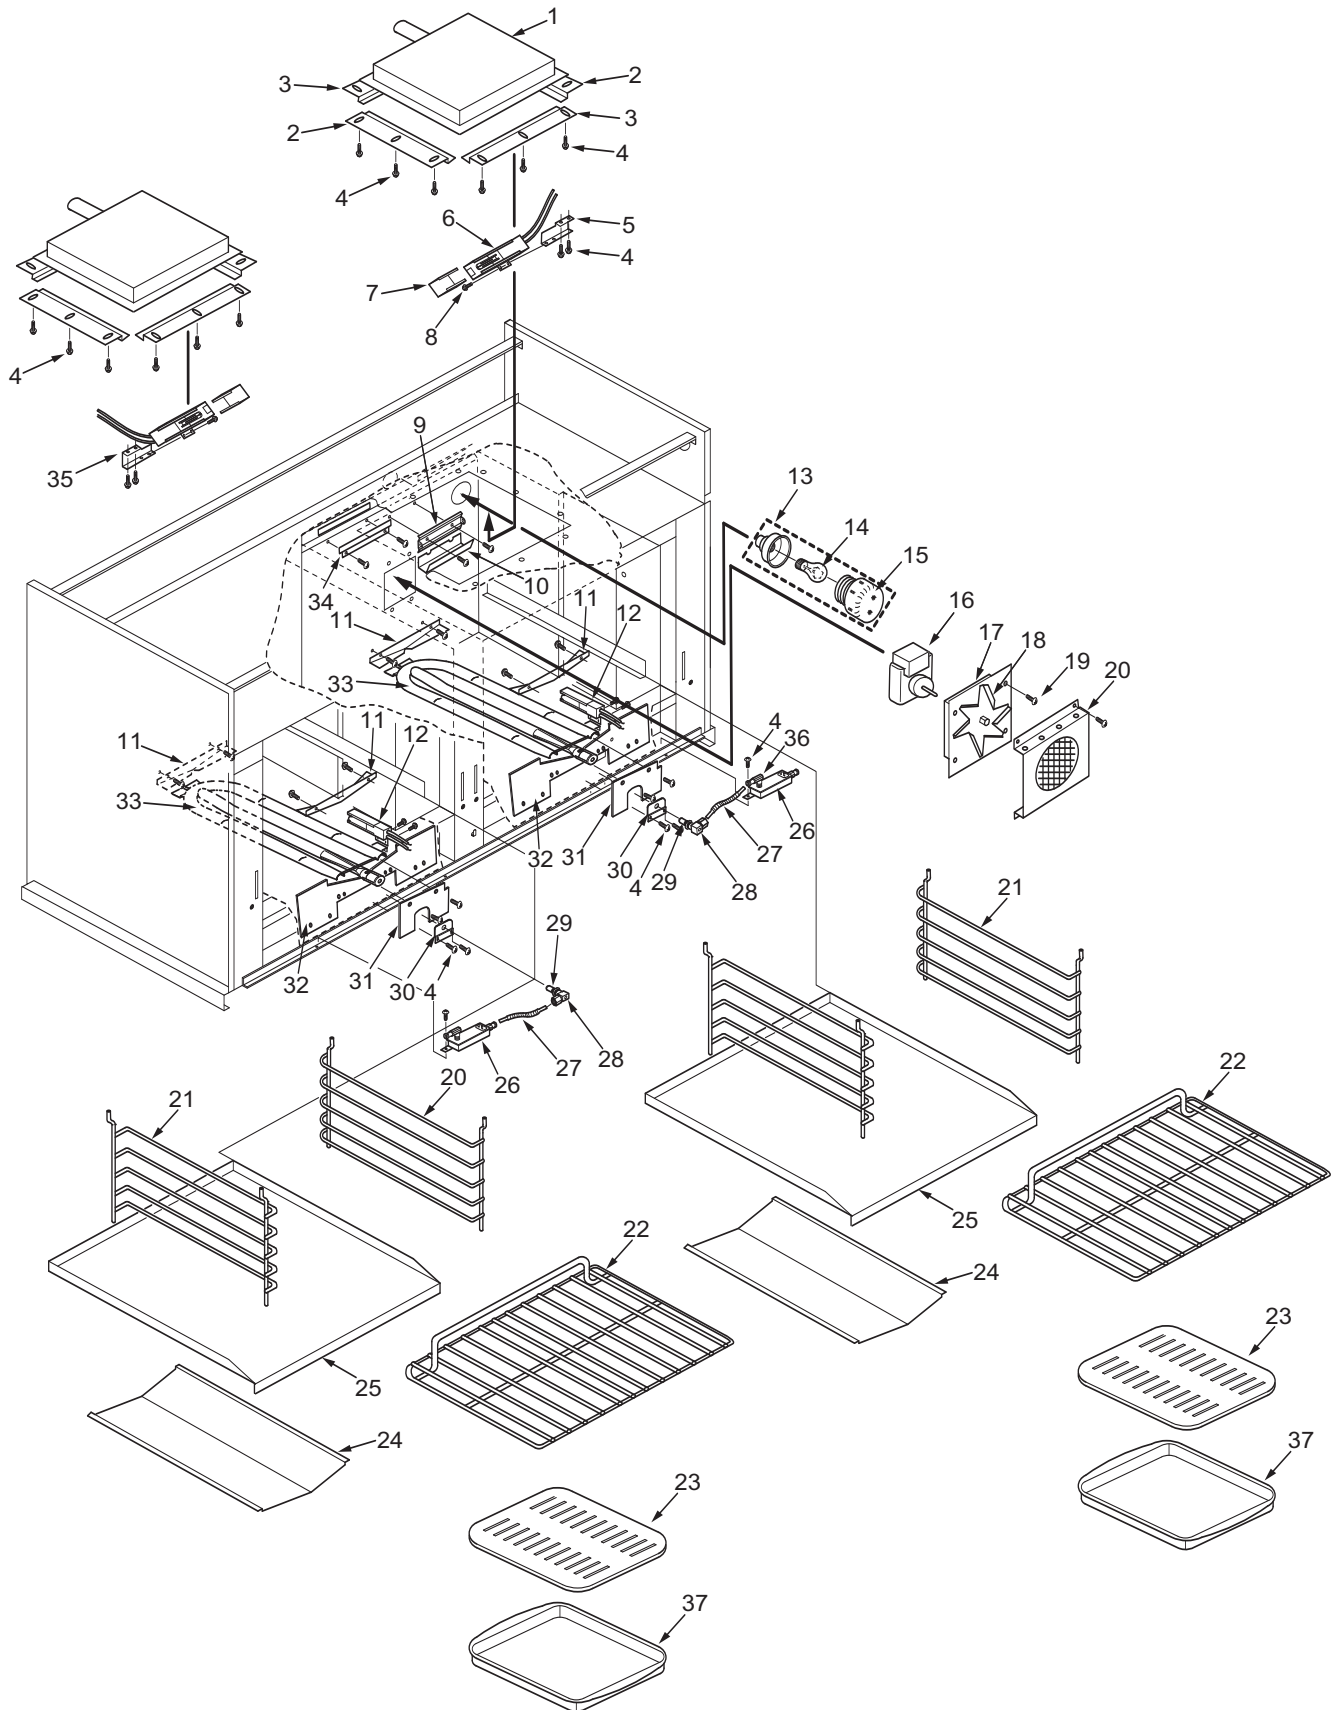

60" Range Oven View

60" Range Rear Parts List

<u>Ref #</u>	<u>Part #</u>	<u>Description</u>
1	809243	Cord, Power
2	719393	Elbow, 3/8" x 3/8"
3	730230	Screw #8-32 x 3/8"
4	803166	Flex Tubing Service Package 3/8" x 6"
5	812106	Valve, Broiler Safety
6	766542	Bracket, Safety Valve-Relay
7	766482	Cover, Blower Motor, Range
8	730228	Screw #10-24 x 1/2" Phillips
9	800246	Washer, Flat, Teflon
10	811868	Panel, Module Range
11	730239	Screw #8 x 3/8"
12	722383	Relay, Fan
13	809416	Module, Spark 6 Point
	809418	Module, Spark 4 Point
14	786776	Box, Flue Assembly
15	786835	Box, Flue Center Assembly
16	766593	Angle, Wall Brace
17	786650	Brace, Rear Bottom, 48" Range
18	719503	Plate, Face Electrical Box
19	719502	Box, Electrical
20	719068	Bushing, 3/4" NPT X 1/2" NPT
21	719049	Elbow, 3/4"
	801457	Elbow 1/2" x 1/2"
22	713494	Nipple, 3/4" x 22", Large
	801456	Nipple, 1/2" x 22-3/4"
23	786768	Bracket, Manifold Support
24	801459	Nipple, 1/2" x 3-1/2"
25	721030	Gasket, Red Rubber
26	722278	Elbow, Adapter Compression
27	800259	Orifice, W/ELB Broil Natural (Stamp #48)
	800057	Orifice, IR Broil (LP) 1.181MM (Stamp #56)

Not Shown

800247	Silicone, Red High Temp.
800291	Wiring Harness, Back, R606CG
800512	Wiring Harness, Back, R606DC
800283	Wiring Harness, Back, R606DG
800287	Wiring Harness, Back, R606F
800295	Wiring Harness, Back, R604CF
800279	Wiring Harness, Back, R604GF