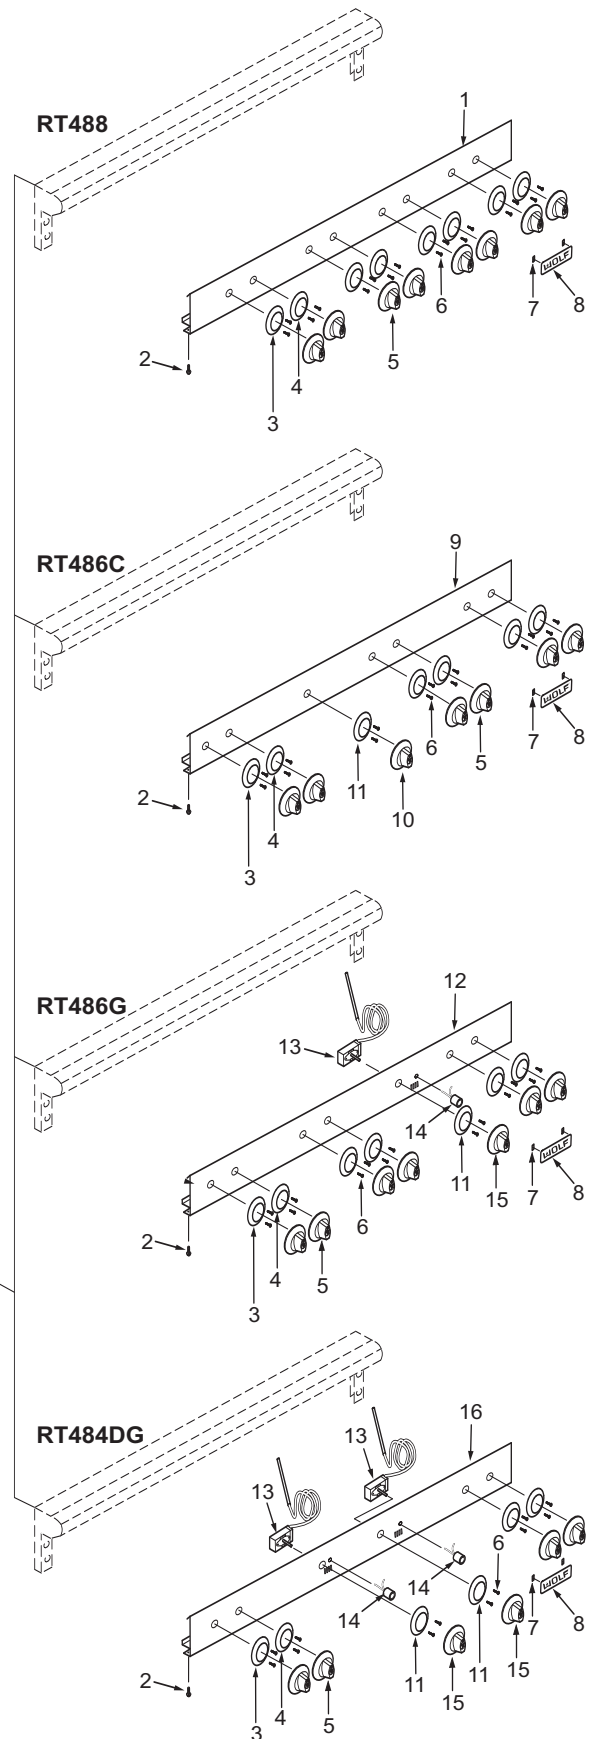

48" Rangetop Front Panel View (1 of 2)

**NOTE: SEE FOLLOWING PAGE FOR ADDITIONAL
48" RANGETOP FRONT PANEL VIEWS**

48" Rangetop Front Panel Parts List (2 of 2)

<u>Ref #</u>	<u>Part #</u>	<u>Description</u>
1	787413	Panel, Front SB484B (See SN Breaks)
	806289	Panel, Front RT484DC (See SN Breaks)
2	730239	Screw #8-32 x 3/8"
3	801346	Bezel, Front (See SN Breaks)
4	801347	Bezel, Rear (See SN Breaks)
5	720879	Knob, Control, Red (See SN Breaks)
	801312	Knob, Surface Burner Valve, Red
	720880	Knob, Control, Black (See SN Breaks)
	801313	Knob, Surface Burner Valve, Black
6	730076	Screw #6-32 x 1/4"
7	721017	Knob, Charbroiler/French Top, Red (See S/N Breaks)
	801306	Knob, Charbroiler/French Top, Red (See S/N Breaks)
	721018	Knob, Char/French Top, Black (See S/N Breaks)
	801307	Knob, Char/French Top, Black (See S/N Breaks)
8	718146	Bezel, Thermostat
	801348	Bezel, W/Tick Mark
9	730509	Clip, Tinnerman
10	800924	Wolf Logo
11	718146	Bezel, Thermostat
	801348	Bezel, W/Tick Mark
12	787412	Panel, Front SB48GB (See SN Breaks)
	806288	Panel, Front RT484CG (See SN Breaks)
13	805787	Thermostat, Griddle
14	721014	Knob, Thermostat w/Griddle, Red (See S/N Breaks)
	801310	Knob, Thermostat w/Griddle, Red (See S/N Breaks)
	721015	Knob, Thermostat w/Griddle, Black
	801311	Knob, Thermostat w/Griddle, Black (See S/N Breaks)
15	720017	Light, Indicator, Red
16	787415	Panel, Front SB484F (See SN Breaks)
	806291	Panel, Front RT484F (See SN Breaks)
17	787416	Panel, Front SB48FB (See SN Breaks)
	806292	Panel, Front RT48CF (See SN Breaks)