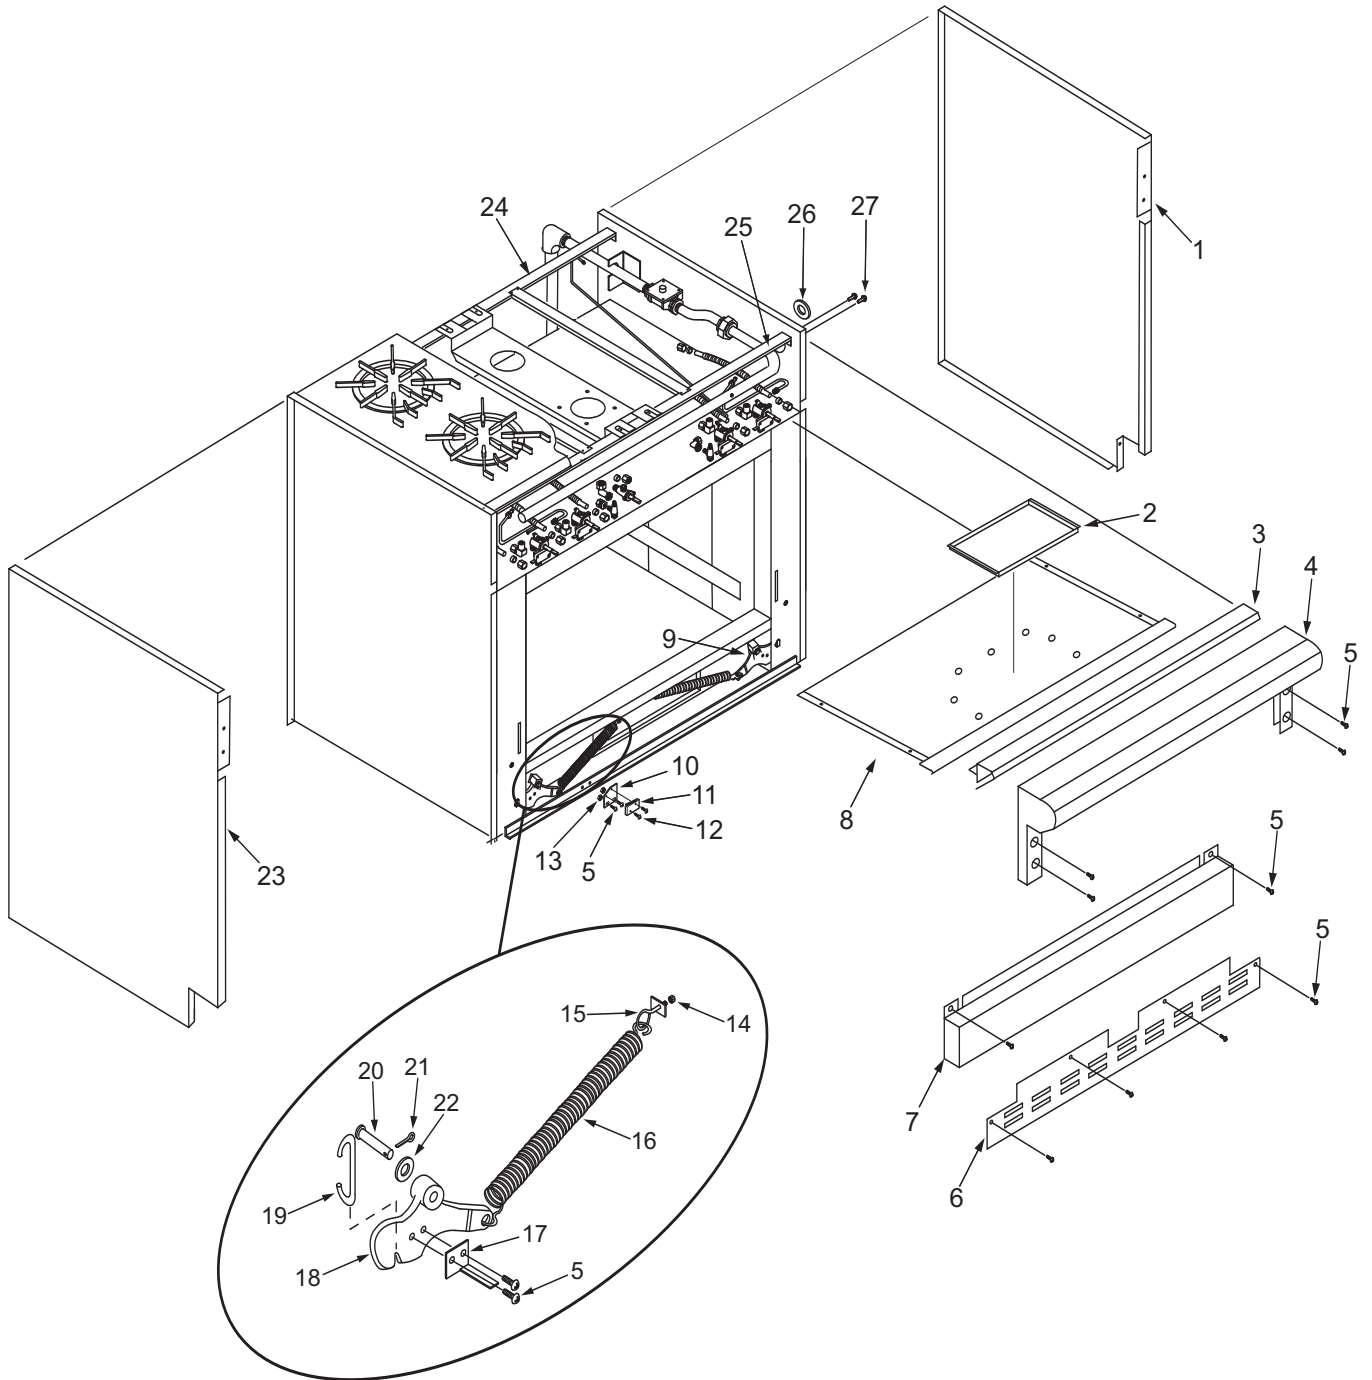

36" Range Dress Panels View

36" Range Top Parts List

Ref #	Part #	Description	Ref #	Part #	Description	
1	720829	Grate, Spider (See SN Breaks)	30	809183	Burner, Infrared Assy, Griddle/Char	
	811561	Grate, Spider (See SN Breaks)	31	800048	Orifice, IR Charbroiler, Natural Gas	
2	722421	Grate Foot Pad (See SN Breaks)		800050	Orifice, IR Charbroiler, LP Gas	
3	722422	Washer, Silicone, Spider Grate (See SN Breaks)	32	800258	Elbow, 3/8" x 3/8"	
			33	786978	Baffle, Burner Front	
4	800041	Burner, Inner Head, Black Enamel	34	810099	Spacer, IR Burner	
	720801	Burner, Inner Head, Plated	35	786029	Bracket, Sparker	
5	720887	Base, Inner Burner (See SN Breaks)	36	714415	Sparker	
	800044	Burner, Inner Base, Black Enamel (See SN Breaks)	37	801265	Single Griddle Cover Kit - 11" Griddle (See SN Breaks)	
				809311	Griddle Cover - 11" New Style Griddle	
6	720803	Burner, Outer (See SN Breaks)		801266	Double Griddle Cover Kit - 22" Griddle Old Style Griddle Cover & BackSplash (See SN Breaks)	
	801150	Cap, Burner, Outer Head, Black Enamel		809312	Griddle Cover - 22" New Style (See SN Breaks)	
7	720802	Ring, Cross (See SN Breaks)			Griddle Assembly, 11"	
	801151	Ring, Burner, Inner Base, Black Enamel	38	802508	Griddle Assembly, 22"	
8	803965	Burner Ring/Cap, Service Package		800067	Seal, Griddle, 20"	
9	766446	Top, Pressed Stl Porc (See SN Breaks)	39	800066	Seal, Griddle, 9"	
	805519	Top, Pressed Steel (See SN Breaks)	40	800048	Orifice, IR Charbroiler, Natural Gas	
			41	800050	Orifice, IR Charbroiler, LP Gas	
10	801149	Burner, Body Assy	42	786127	Baffle, Griddle	
11	806483	Service Components, Electrode	43	803168	Flex Tubing Service Package 3/8" x 18"	
12	722162	Screw, Phillips Head		44	770093	Valve, Solenoid (Coil Only)
13	807864	Holder, Jet Assembly		45	730229	Screw #10-24 x 1-1/2"
14	720886	Venturi		46	719376	Elbow, Brass 3/8"
15	730228	Screw #10-24 x 1/2"			719377	Fitting, Straight 3/8"
16	800882	Orifice, Inner Burner, Natural Gas	47	804404	Holder, Single Solenoid	
	800052	Orifice, Inner Burner, LP Gas			756302	Holder, Double Solenoid
17	720900	Fitting, Inner Orifice	48	803167	Flex Tubing Service Package 3/8" x 12"	
18	807598	Spring		49	807622	Valve, Single Solenoid, w/fittings
19	720822	Ring			807623	Valve, Double Solenoid, w/fittings
20	719566	Sleeve, 1/4" Fiberglass		50	804230	Grate, Wok, (See SN Breaks)
21	800872	Orifice, Outer Burner, Natural Gas		51	800146	S Grate, Rear (See SN Breaks)
	800051	Orifice, Outer Burner, LP Gas			804229	S Grate, Rear (See SN Breaks)
22	767615	Panel, Burner Support		52	800137	S Grate, Front (See SN Breaks)
23	809019	Burner Assembly - Also need to order # 806483			804228	S Grate, Front (See SN Breaks)
24	762215	Back Splash, Decorative		53	800010	S Grate Spacer (See SN Breaks)
25	759715	Cover, Charbroiler/Griddle, 11"		54	804711	Shield, Charbroiler Electrode
26	803581	Rack - Charbroiler Assy				
27	769593	Frame, Charbroiler				
28	722631	Screen, Reverberator				
29	762444	Plate, Blank Off				

Not Shown

722218	Hook, Porcelain Top Remover
767627	Spacer, Burner Support
807066	Shield, Rubber - Electrode