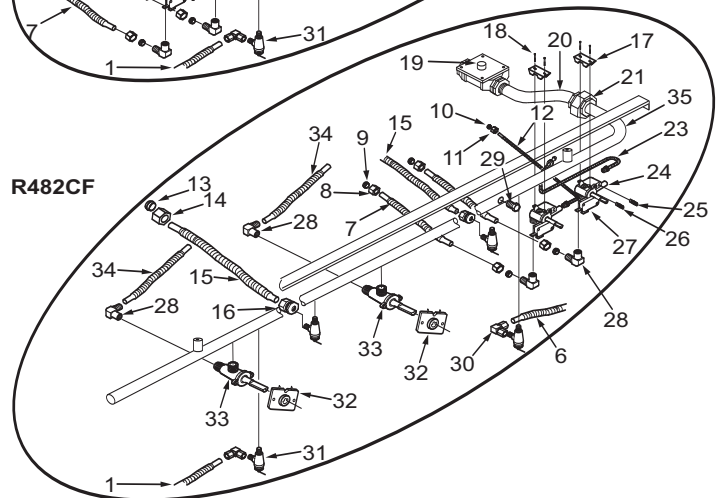

48" Range Manifold View (2 of 2)

**NOTE: SEE PRECEDING PAGE FOR
ADDITIONAL 48" RANGE
MANIFOLD VIEWS**

48" Range Oven Parts List

<u>Ref #</u>	<u>Part #</u>	<u>Description</u>
1	809157	Burner, Infrared Oven
2	801686	Bracket, Burner Left/Right
3	766592	Bracket, Burner Front/Rear
4	730228	Screw, #10-24 x 1/2"
5	766499	Bracket, Igniter, IR Range
6	723060	Igniter, Hot Surface
7	801690	Cover, Igniter Shield, Range
8	730230	Screw #8-32 x 3/8"
9	806873	Thermo Bulb Housing Assembly
	800123	Thermo Bulb Housing Assembly, 18"
10	800120	Oven Deflector Rest
11	718601	Igniter, Norton
12	720696	Lamp, Oven Assembly
13	342766	Lamp, Oven 40w, 120v
14	720830	Lens
15	766451	Plug, Motor Mount
16	715221	Motor, Oven Fan
17	800628	Blade, Convection Fan
18	730229	Screw, #10-24 x 1-1/2"
19	766456	Cover, Blower Oven
20	720682	Rack, Guide
21	720683	Rack, Oven 30" Range
22	809669	Grill, Broiler Pan
23	722790	Rack, Oven 18" Range
24	766420	Deflector, Oven Bottom Range
25	766418	Panel, Oven Bottom 30" Range (See SN Break)
	807945	Panel, Oven Bottom 30" (See SN Break)
26	786638	Panel, Oven Bottom 18" Range (See SN Break)
	803545	Panel, Oven Bottom 18" (See SN Break)
27	812107	Valve, Oven Safety Single Hole
28	803166	Flex Tubing Service Package 6"
29	719385	Orifice Holder
30	800071	Orifice, Large Oven Natural Gas
	800059	Orifice, Large Oven LP
31	807734	Orifice Bracket, Range
32	766545	Baffle, Lower Front
	807861	Baffle, Lower Front
33	803973	Heatsink
34	803814	Burner Tube, Oven (See SN Break)
	807729	Buner Tube, Bake (See SN Break)
35	766546	Baffle, Flue Range
36	809668	Pan, Broiler
37	813104	Flex Tubing Service Package 8"