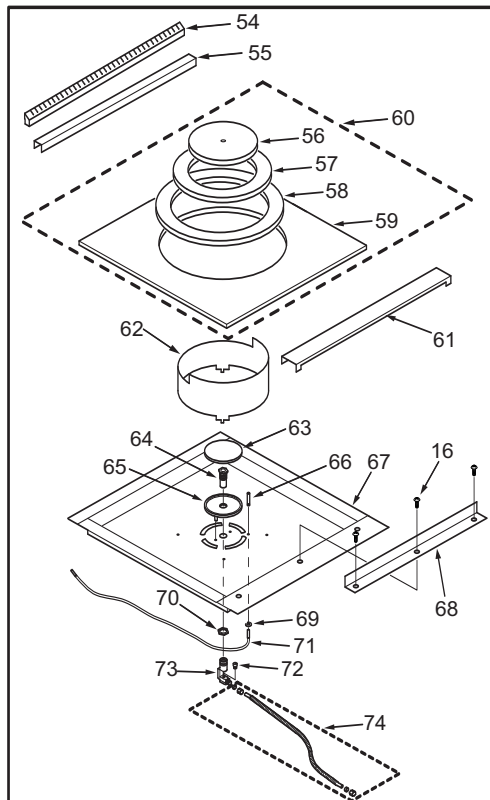

48" Range Top View

Surface Burner

IR Charbroiler

IR Griddle

French Top

48" Range Front Panel Parts List (1 of 2)

Ref #	Part #	Description	Ref #	Part #	Description
1	766543	Baffle, Broiler	26	720017	Light, Indicator, Red, Oven
2	720690	Seal, Door Top (See SN Break)	27	720951	Knob, Small Oven Thermostat Red (See SN Break)
	803809	Gasket, Door 30" (See SN Break)		801304	Knob, Oven, no/Broil, Red (See SN Break)
3	720692	Seal, Door Side (See SN Break)		720952	Knob, Sm. Oven Thermostat Black (See SN Break)
	803809	Gasket, Door 30" (See SN Break)		801305	Knob, Oven, no/Broil, Black (See SN Break)
4	730228	Screw #10-24 x 1/2"	28	730076	Screw #6-32 x 1/4
5	730513*	Nut, Hex Head	29	801347	Bezel, Rear (See SN Break)
6	730311*	Washer, Lock	30	801346	Bezel, Front (See SN Break)
7	718195*	Bolt, Trunion	31	722564	Terminal, Command Dummy Panel, Front - Also need to order #722713 and 722712 (See SN Break)
	803579*	Bolt, Trunion, Offset	32	786733	Panel, Front, R486C - Also need to order #722713 and 722712 (See SN Break)
	730310*	Washer, Trunion Shim		801083	Panel, Front, R486G - Also need to order #722713 and 722712 (See SN Break)
8	720691	Seal, Door Btm (See SN Break)	33	721017	Knob, Charbroiler Red (See SN Break)
	803809	Gasket, Door 30" (See SN Break)		801306	Knob, Char/French Top, Red (See SN Break)
9	722861	Seal, Door Bottom, 18" (See SN Break)		721018	Knob, Charboiler, Black (See SN Break)
	803811	Gasket, Door 18" (See SN Break)		801307	Knob, Char/French Top Valve, Black (See SN Break)
10	722860	Seal, Door Top 18" (See SN Break)	34	805787	Thermostat, Griddle
	803811	Gasket, Door 18" (See SN Break)	35	801084	Panel, Front, R486G - Also need to order #722713 and 722712 (See SN Break)
11	767670	Baffle, Broiler 18"	36	721014	Knob, Thermostat W/Griddle Red (See SN Break)
12	803436	Caster, Dual Wheel, 2"		801310	Knob, Griddle Thermostat, Red (See SN Break)
13	721013	Leg, Range, 3"		721015	Knob, Thermostat W/Griddle, Black (See SN Break)
14	730239	Screw #8-32 x 3/8"		801311	Knob, Griddle Thermostat, Black (See SN Break)
15	722713	Label, Light Switch	37	786741	Panel, Front - Also need to order #722713 and 722712 (See SN Break)
16	714982	Thermostat, Oven, Small		801087	Panel, Front, R484DG - Also need to order #722713 and 722712 (See SN Break)
17	714902	Thermostat, Oven w/Broil			
18	722712	Label, Fan Switch			
19	786731	Panel, Front, R488 - Also need to order #722713 and 722712 (See SN Break)			
	801082	Panel, Front, R488 - Also need to order #722713 and 722712 (See SN Break)			
20	715142	Shield, Switch Terminal			
21	720816	Switch, Oven Light			
22	720879	Knob, Surface Burner Valve, Red (See SN Break)			
	801312	Knob, Control, Red (See SN Break)			
	720880	Knob, Surface Burner Valve, Black (See SN Break)			
	801313	Knob, Surface Burner Valve, Black (See SN Break)			
23	720815	Switch, Oven, Fan			
24	720818	Knob, Oven Thermostat, Red (See SN Break)			
	801308	Knob, Oven W/Broil, Red (See SN Break)			
	720819	Knob, Oven Thermostat Black (See SN Break)			
	801309	Knob, Oven Therm, w/Broil, Black (See SN Break)			
25	718146	Bezel, Thermostat (See SN Break)			
	801348	Bezel, w/Tick Mark(See SN Break)			