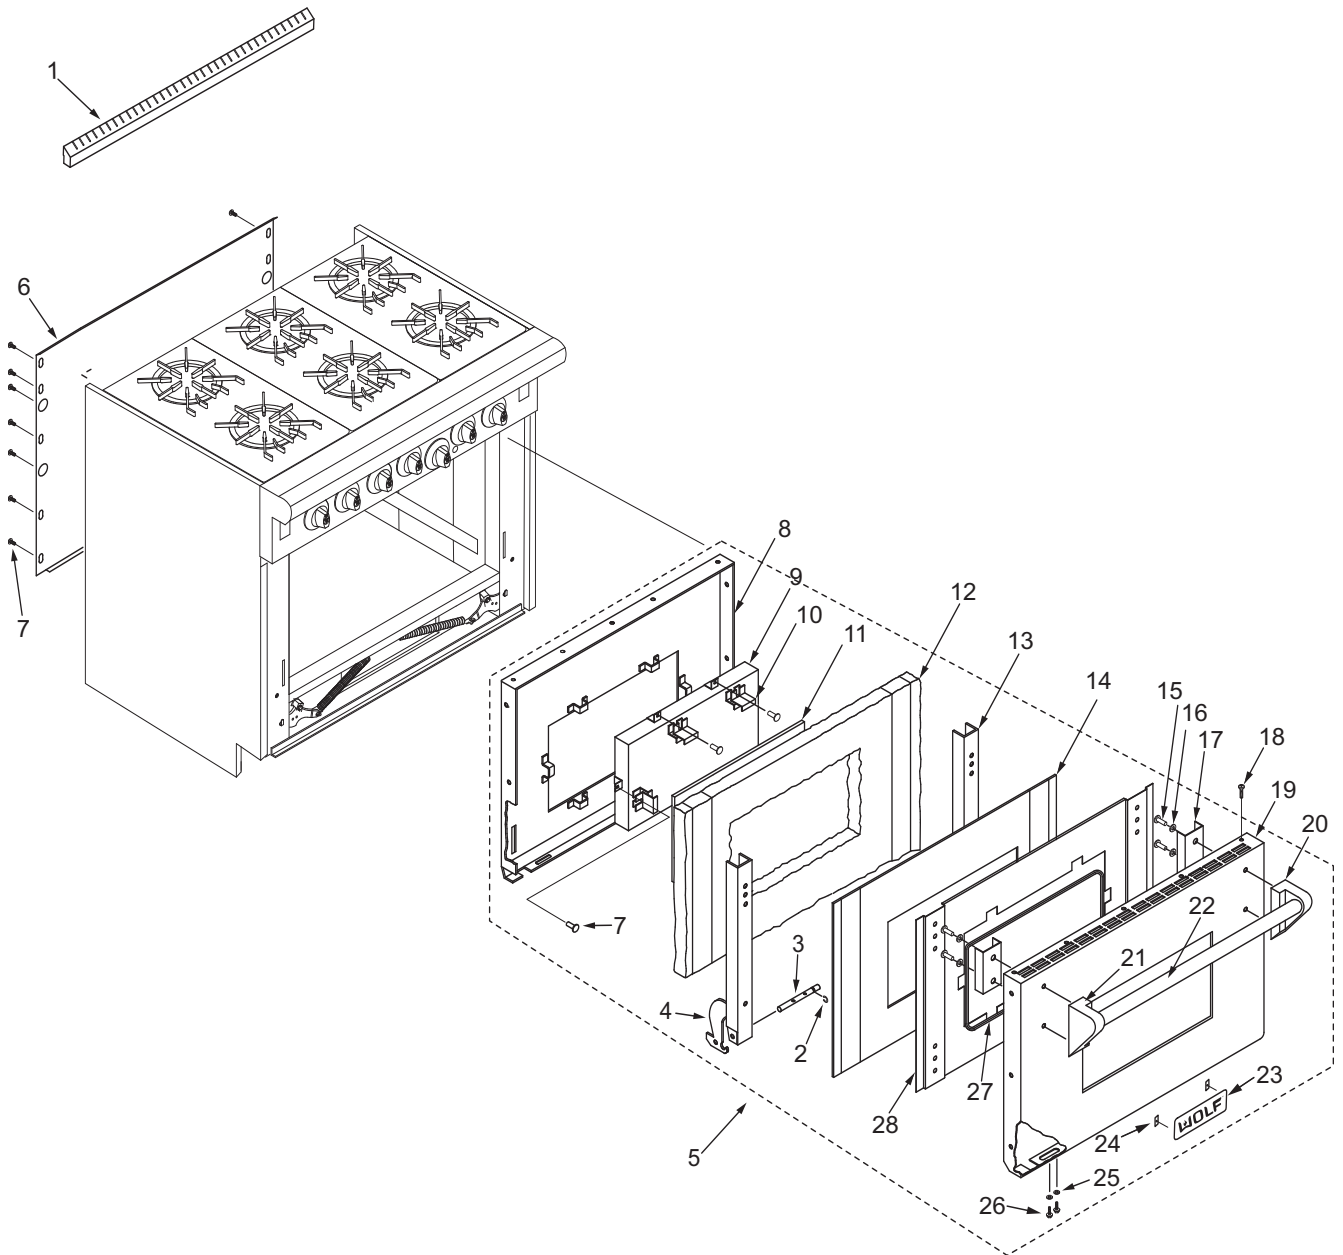

36" Range Door and Riser View

36" Range Door Parts List (Starting with Serial Number 17000000)

<u>Ref #</u>	<u>Part #</u>	<u>Description</u>
1		*Special Order, Call Factory Parts Department Door, Oven Assy, 36" Door Assy. SS
2	809662	Liner, 36" Door-Range, SVCE
3	809637	Hinge Hydraulic, SVCE
4	809658	Hinge, Spring, 36"SVCE
5	809667	Clip, Oven Glass Retainer, SVCE
6	730228	Screw, #10-24 x 1/2"
7	809651	Window, Oven Door Large, SVCE
8	809664	Glass, Oven Door, Large, SVCE
9	809661	Insulation, Blkt, 36", SVCE
10	809639	Bracket Assy, End Cap, Range, SVCE
11	730141	Screw, 1/4-20" x 1/2"
12	809640	Handle End Cap, Right, SVCE
13	809641	Handle End Cap, Left, SVCE
14	804396	8-32x .375 Set Screw
15	809659	Handle Bar, 36", SVCE
16	800925	Logo, Wolf, Large
17	809656	Door, Skin - 36" Logo Assy, SVCE
18	809663	J-Trim, Oven Window Lg, SVCE
19	809660	Baffle, 36" Door - Range SVCE
20	803273	Pin, Pilot
21	809373	Retainer, Hinge, SVCE
22	730239	Screw, #8x3/8"
23	803372	#10-16 X 1/2" Screw CR Truss HD
	804789	Washer, Fiber
24	801541	8-18 X 1/2" Screw TYPE B H/W/HD

NOTE: Door and door components starting with serial number 17000000. See page 18 & 19 for door and door components prior to serial number 17000000.