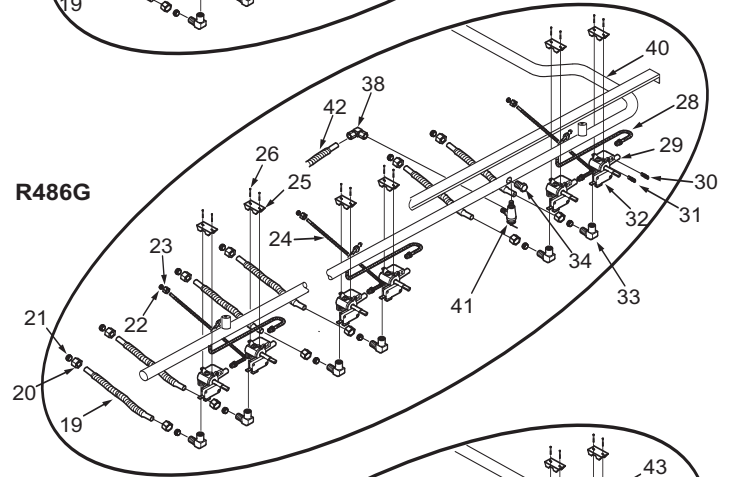

48" Rangetop Manifold View (1 of 2)

**NOTE: SEE FOLLOWING PAGE FOR
ADDITIONAL 48" RANGETOP
MANIFOLD VIEWS**

48" Rangetop Manifold Parts List (2 of 2)

Ref #	Part #	Description	Ref #	Part #	Description
1	768318	Bracket, Access	25	720885	Bracket, Valve Mounting
2	809418	Module, Spark +4 Point	26	722133	Screw, Hex Head
	809420	Module, Spark 0+1 Tech	27	719393	Elbow, Brass 3/8"
3	730228	Screw #10-24 x 1/2"	28	803166	Flex Tubing Service Pkg 3/8" x 6"
4	723350	Regulator, 3/4" Convertible	29	719370	Plug, Hex Head, 1/8"
	801358	Regulator, 1/2" Convertible	30	804435	Manifold (RT484DC, RT484F)
5	NLA		31	801936	Flex Tubing Service Pkg 3/16"x16"
6	NLA		32	809153	Burner Valve & Switch Assy, Nat
7	769122	Channel, Electrical		809154	Valve, Burner, LP Gas
8	NLA		33	800892	Orifice, Bypass Inner, Natural Gas
9	809243	Cord, Power		800055	Orifice, Bypass Inner, LP Gas
10	804189	Nipple, .50 X2.5 LG Black Pipe	34	800884	Orifice, Bypass Outer, Natural Gas
11	801457	Elbow, 1/2"Npt x 1/2"Npt		800054	Orifice, Bypass Outer, LP Gas
12	787420	Channel, Rear	35	807141	Valve, Switch
13	711302	Nipple, 1/2" x 5"	36	713810	Switch, Valve Ignition
14	719033	Union, 1/2" Black	37	722413	Valve, Brass
15	787419	Channel, Front	38	722223	Tubing, Flexible, 3/8 x 24"
16	722270	Rivet, Pop 3/16" Alum Multigrip	39	722278	Elbow, Adapter, Compression
17	800023	10-1/2" Riser Package, Rt36	40	804434	Manifold (RT484CG)
18	804406	Panel, Rear	41	720330	Valve, Shut Off, Oven
19	803171	Flex Tubing Service Pkg 5/16"x14"	42	803167	Flex Tubing Service Pkg 3/8"x12"
20	807677	Nut, Compress Brass	43	804437	Manifold (RT482CF)
21	807667	Ferrule, Sleeve Brass			
22	720888	Fitting, 3/16"			
23	807665	Ferrule, 3/16"			
24	801937	Flex Tubing Service Pkg 3/16"x27"			

Not Shown

800179	Wiring Harness RT484DC
800178	Wiring Harness RT484CG
800181	Wiring Harness RT484F
800182	Wiring Harness RT482CF
714748	Riser, Insulation, 1/8" x 17" x 44"
803877	Riser, Back Panel Assy
803881	Riser, Front Panel Assy
800002	Regular Trim Strip Package, RT48
800003	Island Trim Strip, Lh & Rh, RT48
763049	Strip Filler, Left Hand
763050	Strip Filler, Right Hand
762214	Panel, Back
762212	Strip, Back Filler