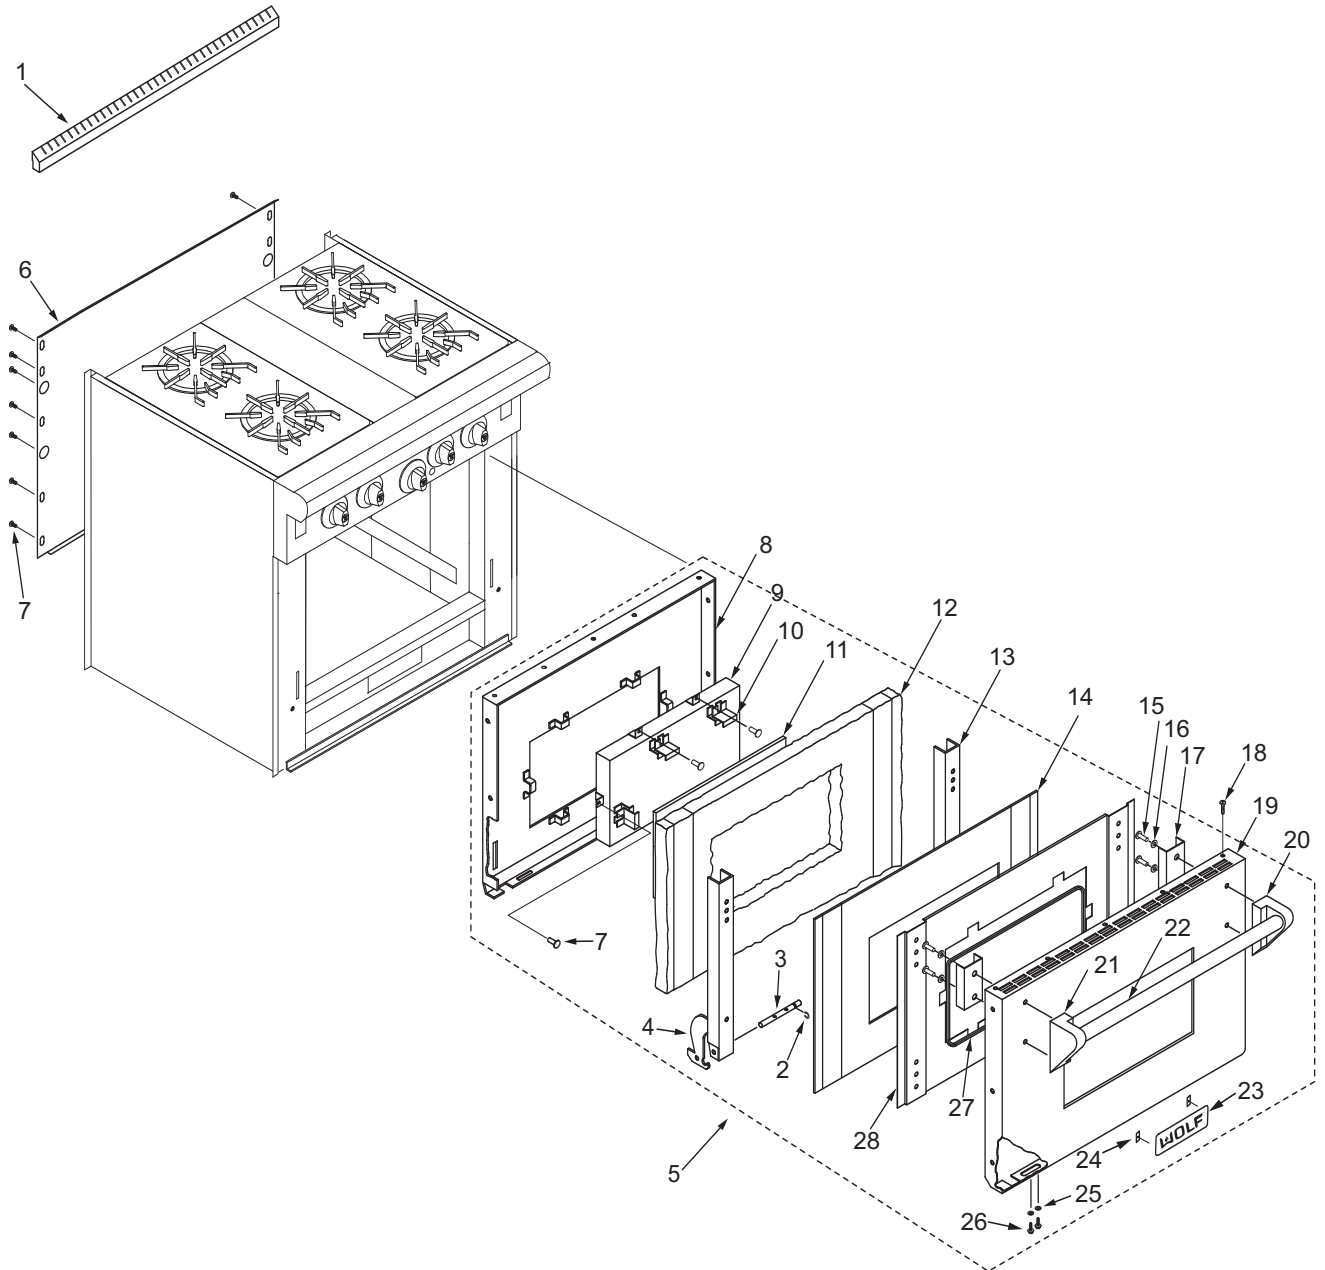

30" Range Door and Riser View

30" Range Door Parts List (Starting with Serial Number 17000000)

<u>Ref #</u>	<u>Part #</u>	<u>Description</u>
1		*Special Order, Call Factory Parts Department
		Door, Oven Assy, 30" Door Assy. SS
2	809654	Liner, 30" Door-Range, SVCE
3	809637	Hinge Hydraulic, SVCE
4	809649	Hinge, Spring, SVCE
5	809667	Clip, Oven Glass Retainer, SVCE
6	730228	Screw, #10-24 x 1/2"
7	809651	Window, Oven Door Large, SVCE
8	809664	Glass, Oven Door, Large, SVCE
9	809653	Insulation, Blkt, 30", SVCE
10	809639	Bracket Assy, End Cap, Range, SVCE
11	730141	Screw, 1/4-20" x 1/2"
12	809640	Handle End Cap, Right, SVCE
13	809641	Handle End Cap, Left, SVCE
14	804396	8-32x .375 Set Screw
15	809650	Handle Bar, 30", SVCE
16	800925	Logo, Wolf, Large
17	809647	Door, Skin - 30" Logo Assy, SVCE
18	809663	J-Trim, Oven Window Lg, SVCE
19	809652	Baffle, 30" Door - Range SVCE
20	803273	Pin, Pilot
21	809373	Retainer, Hinge, SVCE
22	730239	Screw, #8x3/8"
23	803372	#10-16 X 1/2" Screw CR Truss HD
	804789	Washer, Fiber
24	801541	8-18 X 1/2" Screw TYPE B H/W/HD

NOTE: Door and door components starting with serial number 17000000. See page 2 & 3 for door and door components prior to serial number 17000000.