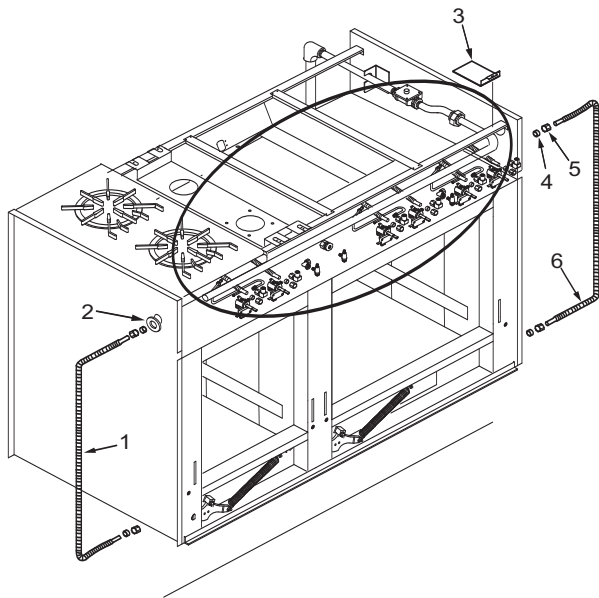

48" Range Manifold View (2 of 2)

**NOTE: SEE PRECEDING PAGE FOR
ADDITIONAL 48" RANGE
MANIFOLD VIEWS**

48" Range Oven Parts List

<u>Ref #</u>	<u>Part #</u>	<u>Description</u>
1	809157	Burner, Infrared Oven
2	801686	Bracket, Burner Left/Right
3	766592	Bracket, Burner Front/Rear
4	730228	Screw, #10-24 x 1/2"
5	766499	Bracket, Igniter, IR Range
6	723060	Igniter, Hot Surface
7	801690	Cover, Igniter Shield, Range
8	730230	Screw #8-32 x 3/8"
9	806873	Thermo Bulb Housing Assembly
	800123	Thermo Bulb Housing Assembly, 18"
10	800120	Oven Deflector Rest
11	718601	Igniter, Norton
12	720696	Lamp, Oven Assembly
13	342766	Lamp, Oven 40w, 120v
14	720830	Lens
15	766451	Plug, Motor Mount
16	715221	Motor, Oven Fan
17	800628	Blade, Convection Fan
18	730229	Screw, #10-24 x 1-1/2"
19	766456	Cover, Blower Oven
20	720682	Rack, Guide
21	720683	Rack, Oven 30" Range
22	809669	Grill, Broiler Pan
23	722790	Rack, Oven 18" Range
24	766420	Deflector, Oven Bottom Range
25	766418	Panel, Oven Bottom 30" Range (See SN Break)
	807945	Panel, Oven Bottom 30" (See SN Break)
26	786638	Panel, Oven Bottom 18" Range (See SN Break)
	803545	Panel, Oven Bottom 18" (See SN Break)
27	812107	Valve, Oven Safety Single Hole
28	803166	Flex Tubing Service Package 6"
29	719385	Orifice Holder
30	800071	Orifice, Large Oven Natural Gas
	800059	Orifice, Large Oven LP
31	807734	Orifice Bracket, Range
32	766545	Baffle, Lower Front
	807861	Baffle, Lower Front
33	803973	Heatsink
34	803814	Burner Tube, Oven (See SN Break)
	807729	Buner Tube, Bake (See SN Break)
35	766546	Baffle, Flue Range
36	809668	Pan, Broiler
37	813104	Flex Tubing Service Package 8"