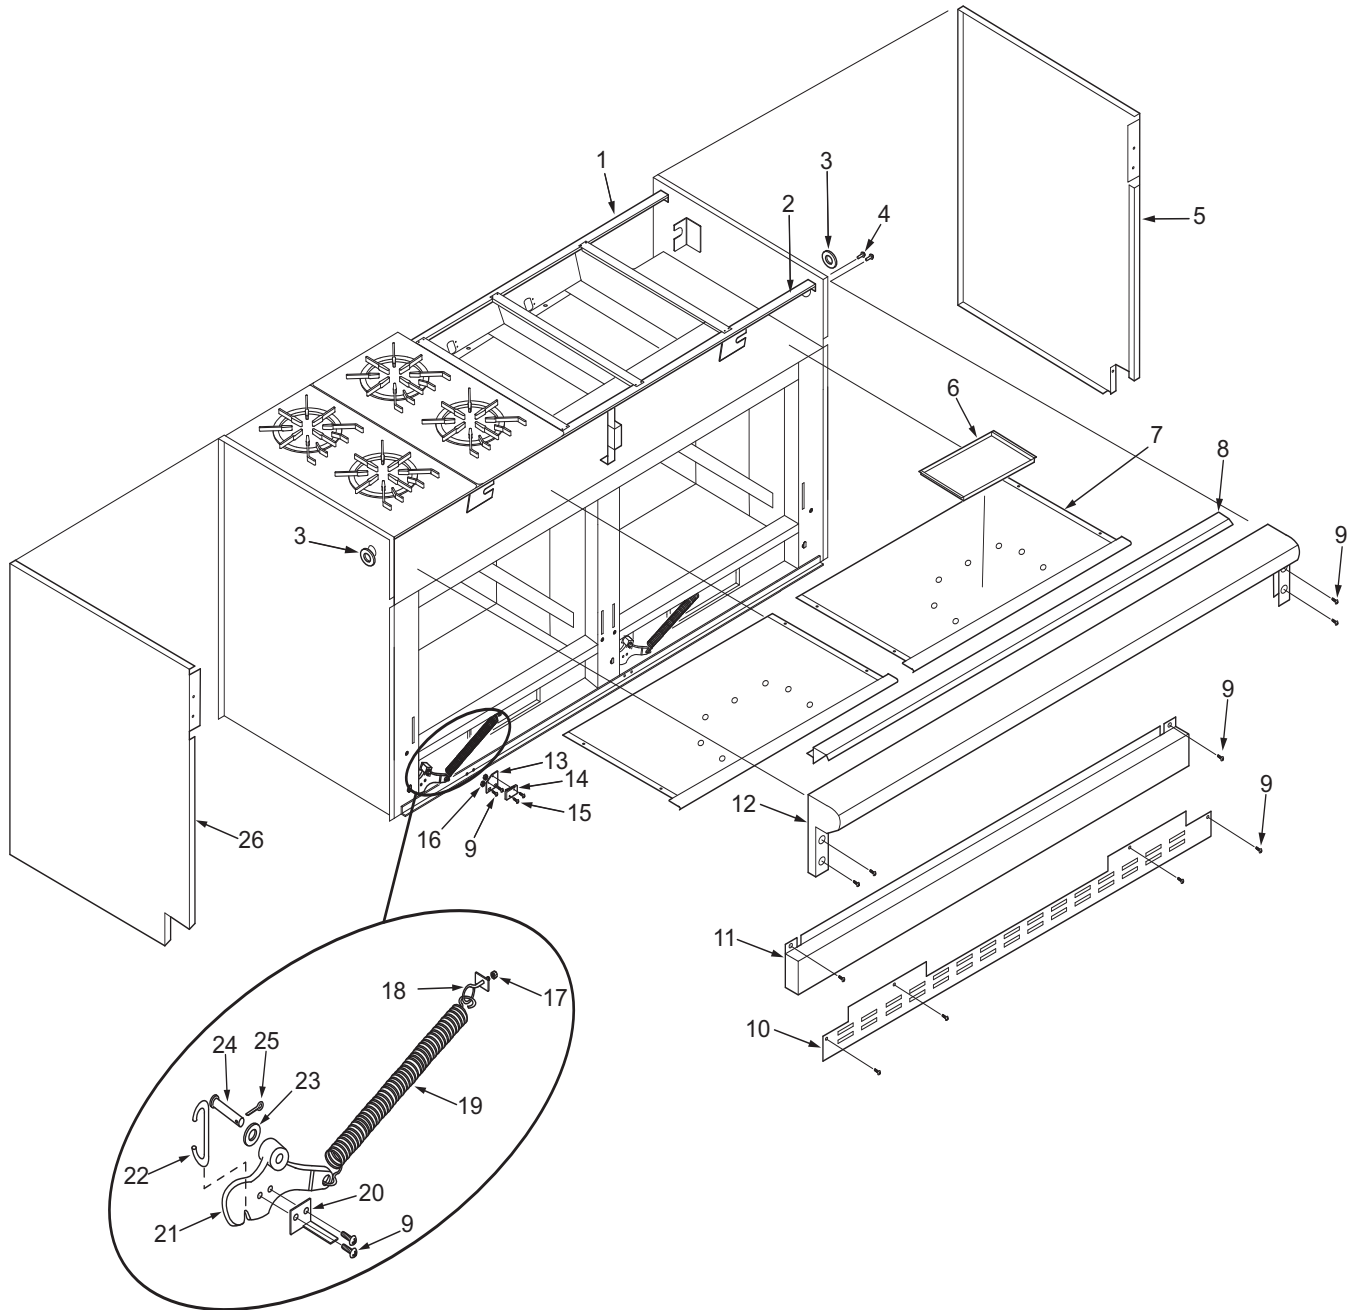

60" Range Dress Panels View

60" Range Top Parts List

Ref #	Part #	Description	Ref #	Part #	Description
1	801669	Grate, Wok (See SN Breaks)	35	800258	Elbow
	804230	Grate, Wok (See SN Breaks)	36	786978	Baffle, Charbroiler
2	800146	S Grate, Rear (See SN Breaks)	37	810099	Spacer, IR Burner
	804229	S Grate, Rear (See SN Breaks)	38	786029	Bracket, Sparker
3	800137	S Grate, Front (See SN Breaks)	39	714415	Sparker
	804228	S Grate, Front (See SN Breaks)	40	804711	Shield, Charbroiler Electrode
4	720829	Grate, Spider (See SN Breaks)	41	801265	Single Griddle Cover Kit - 11" Griddle (See SN Breaks)
	811561	Grate, Spider (See SN Breaks)		809311	Griddle Cover - 11" New Style Griddle (SEE SN Breaks)
5	722421	Grate Foot Pad (See SN Breaks)		801266	Double Griddle Cover Kit - 22" Griddle Old Style Griddle Cover & BackSplash (See SN Breaks)
6	722422	Washer, Silicone, Spider Grate (See SN Breaks)		809312	Griddle Cover - 22" New Style (See SN Breaks)
7	720801	Burner, Inner Head, Plated		802508	Griddle Assembly, 11"
	800041	Burner, Inner Head, Black Enamel		802509	Griddle Assembly, 22"
8	720887	Base, Inner Burner		800067	Seal, Griddle, 20"
	800044	Burner, Inner Base, Black Enamel	42	800066	Seal, Griddle, 9"
9	720803	Burner, Outer (See SN Breaks)		800048	Orifice, IR Charbroiler, Natural Gas
	801150	Cap, burner, Outer Head, Black Enamel	43	800050	Orifice, IR Charbroiler, LP Gas
10	720802	Ring, Cross (See SN Breaks)	44	786127	Baffle, Griddle
	801151	Ring, Burner, Inner Base, Black Enamel	45	803168	Flex Tubing Service Package 3/8" x 18"
11	803965	Burner Ring/Cap, Service Package	46	770093	Solenoid, (Coil Only)
12	766446	Top, Pressed Steel, Porcelain (See SN Breaks)	47	730229	Screw #10-24 x 1-1/2"
	805519	Top, Pressed Steel, (See SN Breaks)	48	719376	Elbow, Brass 3/8"
13	722162	Screw, Phillips Head	49	719377	Fitting, Straight 3/8"
14	807864	Holder, Jet Assembly	50	804404	Holder, Single Solenoid
15	720886	Venturi	51	756302	Holder, Double Solenoid
16	730228	Screw #10-24 x 1/2"	52	803167	Flex Tubing Service Package 3/8" x 12"
17	800882	Orifice, Inner Burner, Natural Gas		807622	Valve, Single Solenoid, w/fittings
	800052	Orifice, Inner Burner, LP Gas	53	807623	Valve, Double Solenoid, w/fittings
18	720900	Fitting, 3/16"	54	803374	Vent, Frenchtop
19	719566	Sleeve, 1/4" Fiberglass	55	786718	Spacer, Rear
20	720822	Ring	56	NLA	Ring, Center French Top
21	807598	Spring	57	NLA	Ring, Inner French Top
22	801149	Base, Burner	58	NLA	Ring, Outer French Top
23	806483	Service Components, Electrode	59	NLA	Plate, French Top
24	800872	Orifice, Outer Burner, Natural Gas	60	806466	Components, Frenchtop
	800051	Orifice, Outer Burner, LP Gas	61	805658	Spacer, Front - FT Cover
25	767615	Panel, Burner Support	62	786727	Ring, Flame
26	809019	Burner Assembly - Also need to order 806483	63	723063	Burner Head
27	762215	Backsplash, Decorative	64	722521	Venturi, Gas Hotplate
28	759715	Cover, Charbroiler 11"	65	722536	Burner Base
	(Order 2 for Double Charbroiler 22")		66	723011	Electrode, French Top
29	786081	Rack, Charbroiler	67	786716	Pan, Burner
30	769593	Frame, Charbroiler	68	809880	Baffle, Pan French Top
31	722631	Screen, Reverberator	69	723010	Clip, Retaining
32	762444	Plate, Blank Off	70	722522	Nut, Hotplate
33	809183	Burner, Infrared Assy, Griddle/Charb	71	800062	Electrode Wire
34	800048	Orifice, IR Charbroiler, Natural Gas	72	800060	Orifice, French Top Natural Gas
	800050	Orifice, IR Charbroiler, LP Gas		800061	Orifice, French Top LP Gas
35	800258	Elbow	73	722530	Holder, Jet Gas
36	786978	Baffle, Charbroiler	74	803170	Flex Tubing Service Package 1/4" x 12"

Not Shown