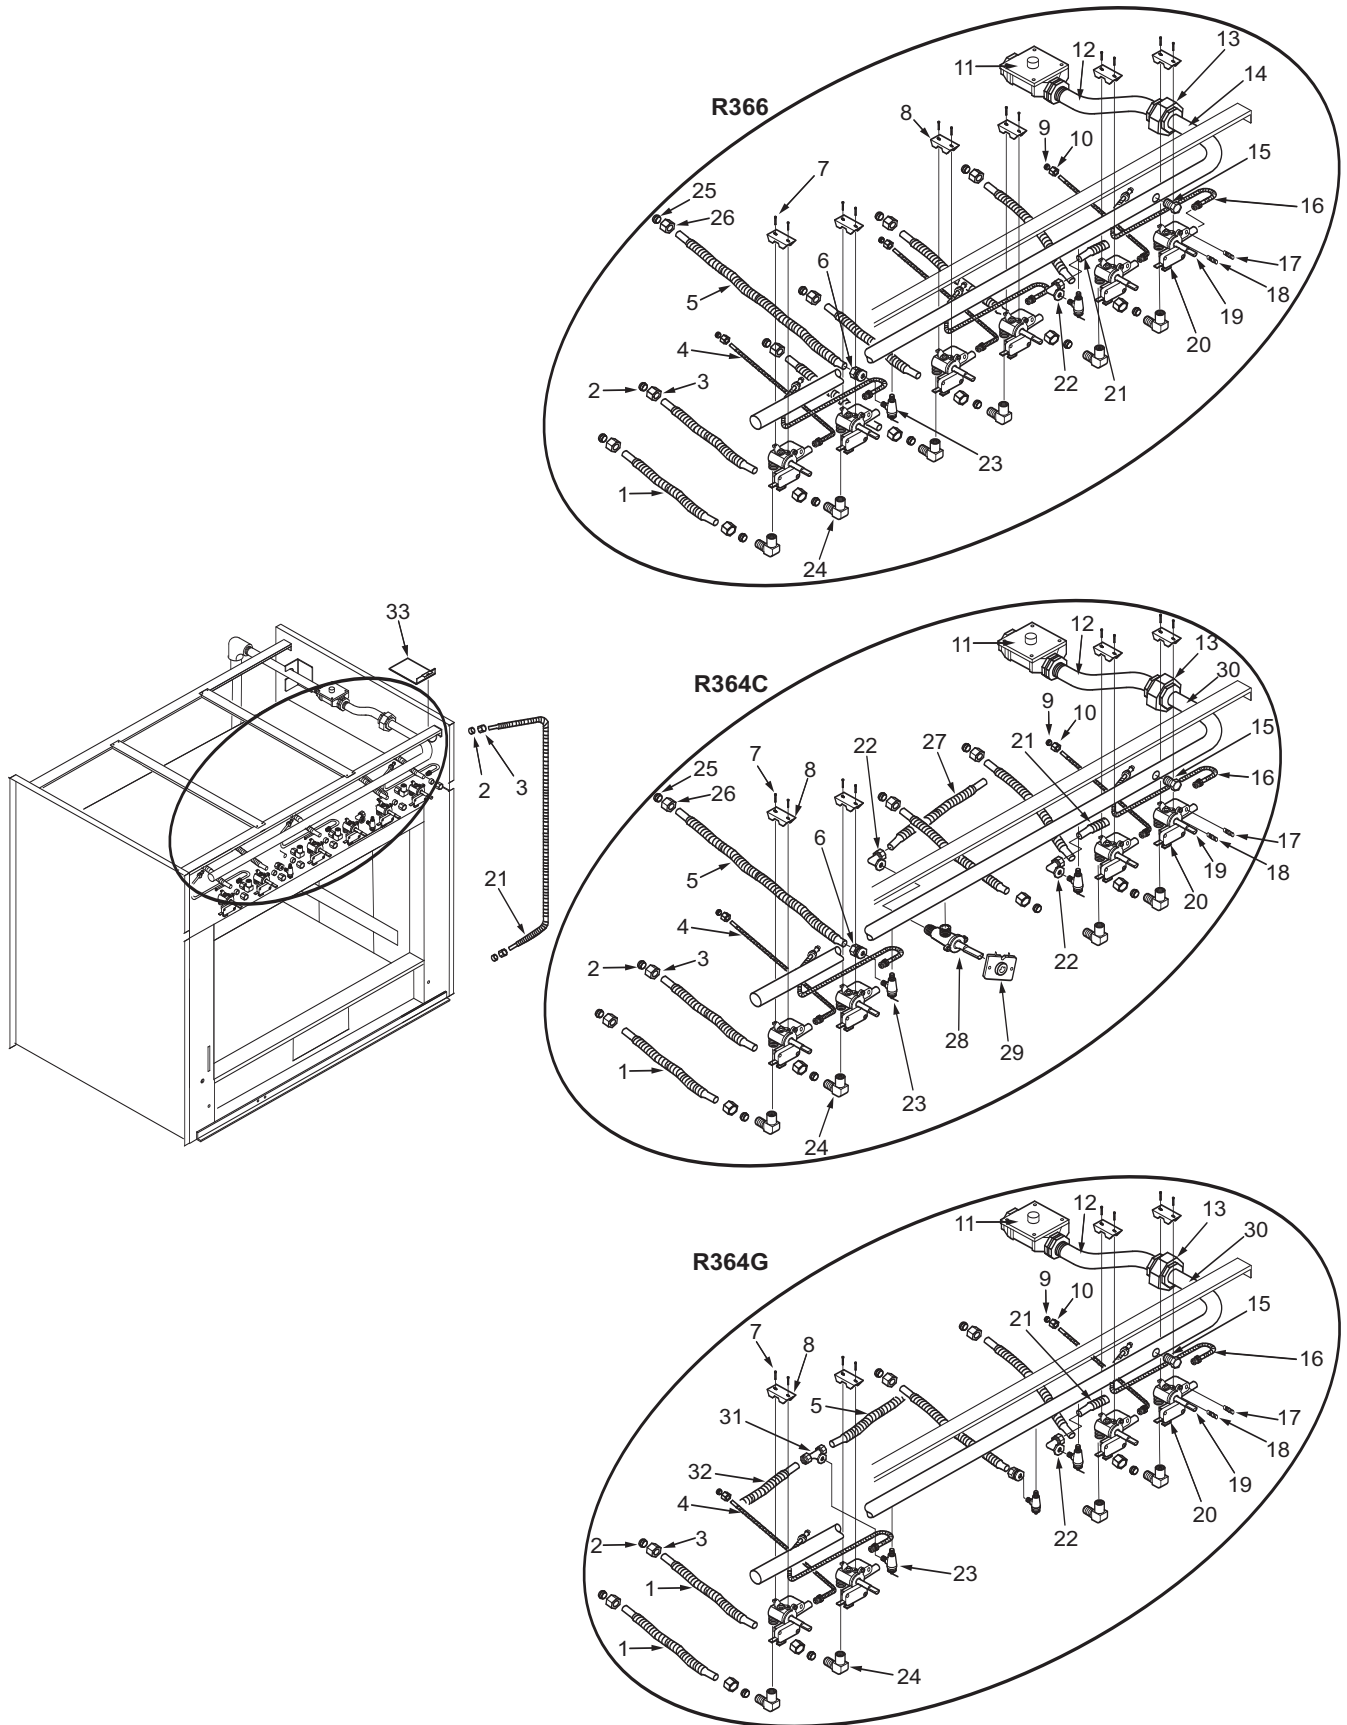

36" Range Manifold View

36" Range Oven Parts List

<u>Ref #</u>	<u>Part #</u>	<u>Description</u>
1	809157	Burner, Infrared Oven
2	801686	Bracket, Burner Left/Right
3	766592	Bracket, Burner Front/Rear
4	730228	Screw, #10-24 x 1/2"
5	766499	Bracket, Igniter, IR Range
6	723060	Igniter, Hot Surface
7	801690	Cover, Igniter Shield, Range
8	730230	Screw #8-32 x 3/8"
9	806873	Thermo Bulb Housing Assembly
10	806873	Thermo Bulb Housing Assembly
11	800120	Oven Deflector Rest
12	718601	Igniter, Norton
13	720696	Lamp, Oven Assembly
14	342766	Lamp, Oven 40w, 120v
15	720830	Lens
16	715221	Motor, Fan Oven
17	766451	Plug, Motor Mount
18	800628	Blade, Convection Fan
19	730229	Screw, #10-24 x 1-1/2"
20	766456	Cover, Blower Oven
21	720841	Rack, Oven 36" Range
22	809669	Grill, Broiler Pan
23	766420	Deflector, Oven Bottom Range
24	767626	Panel, Oven Bottom 36" (See SN Break)
	803544	Panel, Oven Bottom 36" (See SN Break)
25	720682	Rack, Guide
26	719393	Elbow, Brass 3/8"
27	812107	Valve, Oven Safety Single Hole
28	803166	Flex Tubing Service Package 3/8" x 6"
29	719385	Orifice Holder
30	800071	Orifice, Lg Oven, Natural Gas, #36
	803882	Orifice, Lg Oven, LP, 1.65 Mm
31	807734	Orifice Bracket, Range
32	807861	Baffle, Lower Front
33	803973	Heatsink
34	803814	Burner Tube, Oven (See SN Break)
	807729	Buner Tube, Bake (See SN Break)
35	766546	Baffle, Flue Range
36	809668	Pan, Broiler