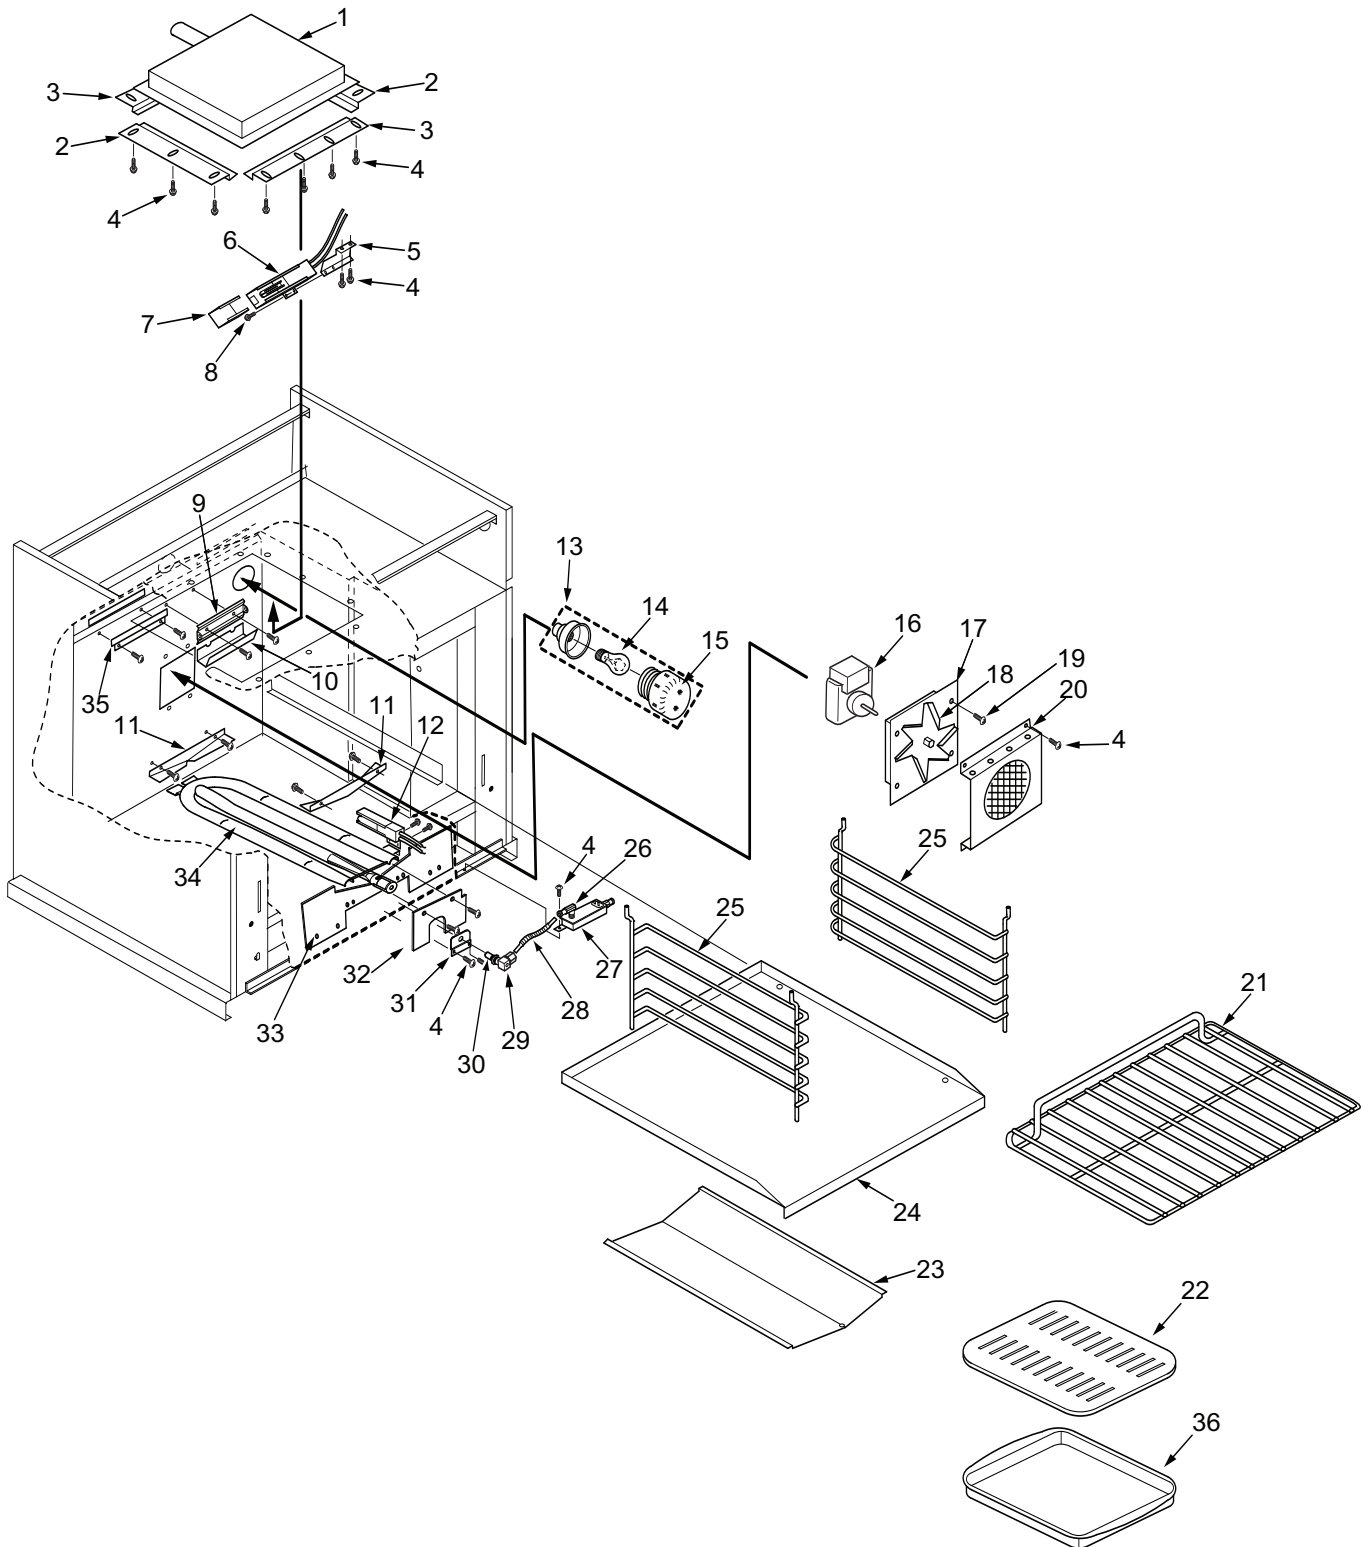

36" Range Oven View

36" Range Rear Parts List

<u>Ref #</u>	<u>Part #</u>	<u>Description</u>
1	809243	Cord, Power
2	719393	Elbow, 3/8" x 3/8"
3	730230	Screw #8-32 x 3/8"
4	807668	Ferrule, Sleeve 3/8"
5	807678	Nut, Compress
6	803166	Flex Tubing Service Package 3/8" x 6"
7	812106	Valve, Broiler Safety
8	766542	Bracket, Safety Valve-Relay
9	714345	Bushing, Snap
10	786776	Box, Flue Assembly
11	730228	Screw #10-24 x 1/2" Phillips
12	786835	Box, Flue Center Assembly
13	730239	Screw #8 x 3/8"
14	722383	Relay, Fan
15	809416	Module, Spark 6 Point
16	811868	Panel, Module Range
17	800246	Washer, Flat, Teflon
18	766482	Cover, Blower Motor, Range
19	766593	Angle, Wall Brace
20	766458	Brace, Rear Bottom
21	719502	Box, Electrical
22	719503	Plate, Face Electrical Box
23	713813	Connector, 3/8", Power Cord
24	801457	Elbow, 1/2" x 1/2"
25	801456	Nipple, 1/2" x 22 3/4"
26	786768	Bracket, Manifold Support
27	801459	Nipple, 1/2" x 3-1/2"
28	721030	Gasket, Red Rubber
29	722278	Elbow, Adapter Compression
30	800259	Orifice, W/ELB Broil Natural (Stamp #48)
	800057	Orifice, IR Broil (LP) 1.181MM (Stamp #56)

Not Shown

800247 Silicone, Red High Temp.