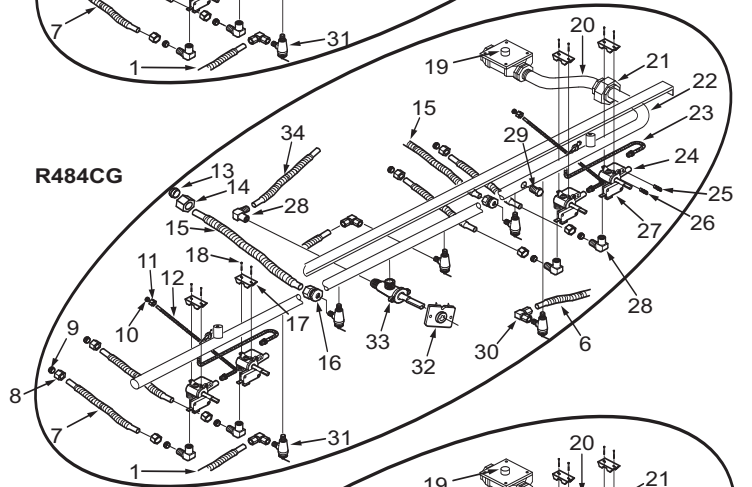

48" Range Manifold View (2 of 2)

**NOTE: SEE PRECEDING PAGE FOR
ADDITIONAL 48" RANGE
MANIFOLD VIEWS**

48" Range Oven Parts List

<u>Ref #</u>	<u>Part #</u>	<u>Description</u>
1	809157	Burner, Infrared Oven
2	801686	Bracket, Burner Left/Right
3	766592	Bracket, Burner Front/Rear
4	730228	Screw, #10-24 x 1/2"
5	766499	Bracket, Igniter, IR Range
6	723060	Igniter, Hot Surface
7	801690	Cover, Igniter Shield, Range
8	730230	Screw #8-32 x 3/8"
9	806873	Thermo Bulb Housing Assembly
	800123	Thermo Bulb Housing Assembly, 18"
10	800120	Oven Deflector Rest
11	718601	Igniter, Norton
12	720696	Lamp, Oven Assembly
13	342766	Lamp, Oven 40w, 120v
14	720830	Lens
15	766451	Plug, Motor Mount
16	715221	Motor, Oven Fan
17	800628	Blade, Convection Fan
18	730229	Screw, #10-24 x 1-1/2"
19	766456	Cover, Blower Oven
20	720682	Rack, Guide
21	720683	Rack, Oven 30" Range
22	809669	Grill, Broiler Pan
23	722790	Rack, Oven 18" Range
24	766420	Deflector, Oven Bottom Range
25	766418	Panel, Oven Bottom 30" Range (See SN Break)
	807945	Panel, Oven Bottom 30" (See SN Break)
26	786638	Panel, Oven Bottom 18" Range (See SN Break)
	803545	Panel, Oven Bottom 18" (See SN Break)
27	812107	Valve, Oven Safety Single Hole
28	803166	Flex Tubing Service Package 6"
29	719385	Orifice Holder
30	800071	Orifice, Large Oven Natural Gas
	800059	Orifice, Large Oven LP
31	807734	Orifice Bracket, Range
32	766545	Baffle, Lower Front
	807861	Baffle, Lower Front
33	803973	Heatsink
34	803814	Burner Tube, Oven (See SN Break)
	807729	Buner Tube, Bake (See SN Break)
35	766546	Baffle, Flue Range
36	809668	Pan, Broiler
37	813104	Flex Tubing Service Package 8"