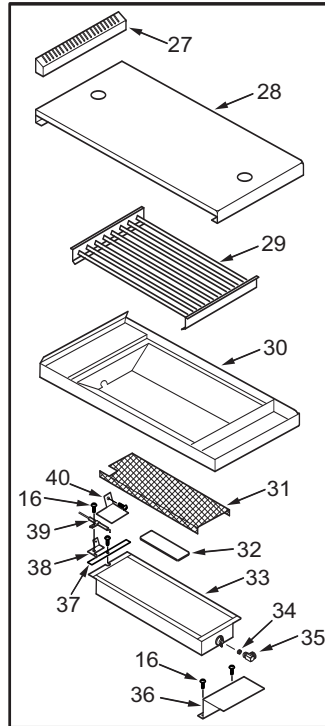

IR Charbroiler