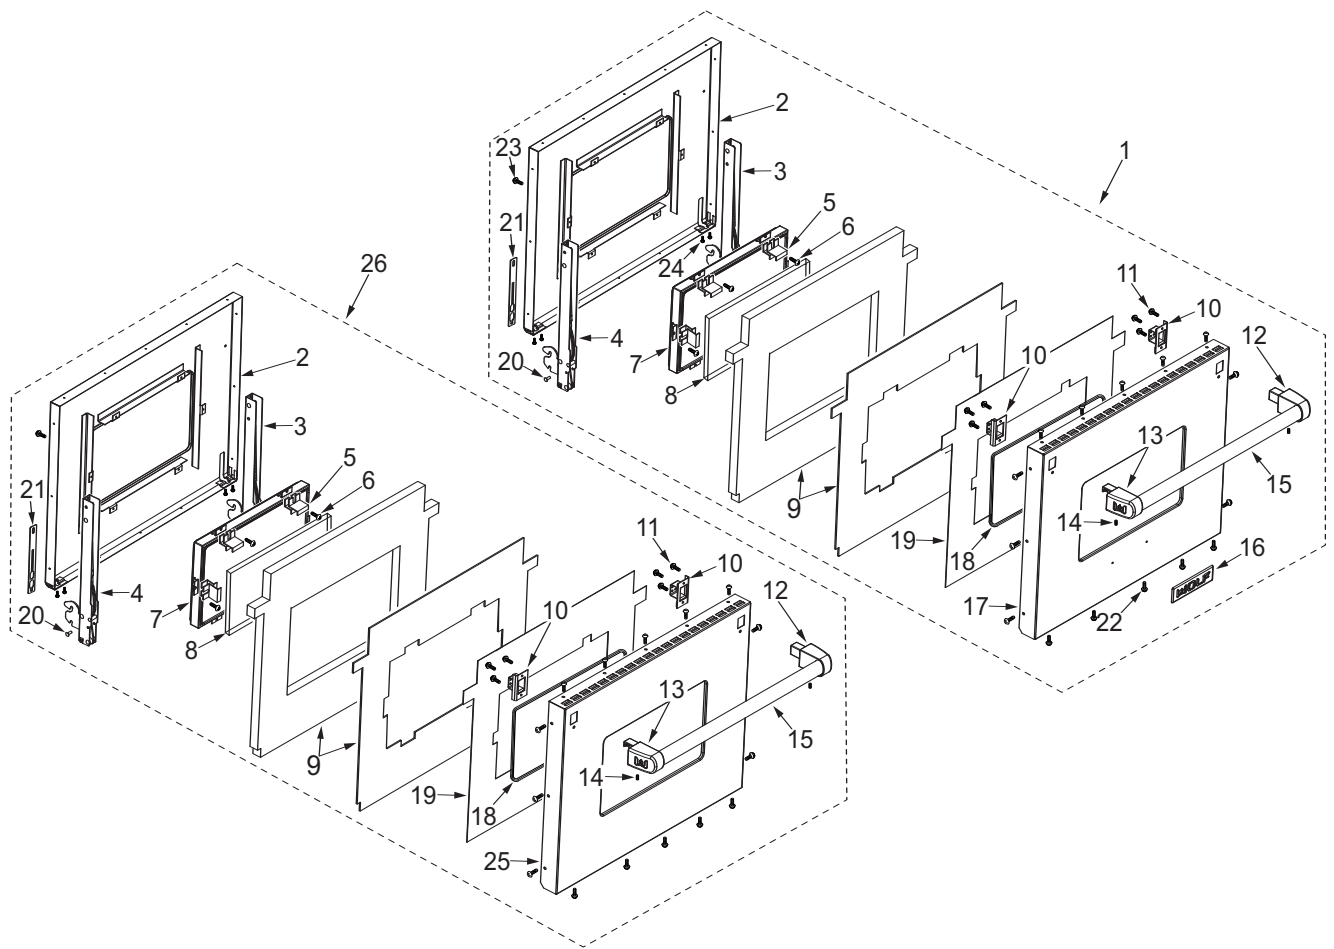

60" Range Door View (Starting with Serial Number 17000000)

60" Range Dress Panels Parts List

<u>Ref #</u>	<u>Part #</u>	<u>Description</u>
1	787515	Channel, Rear 60"
2	787514	Channel, Front, 60"
3	714369	Bushing, Snap 1/2"
4	722270	Rivet, Pop 3/16"
5	787516	Panel, Outer RH, SS 60" Range (See SN Breaks)
	801571	Panel, Outerside-RH Range 60" (See SN Breaks)
	787518	Panel, Outer RH, Black 60" Range
6	786714	Pan, Grease SS (12-3/8" X 7") (See SN Breaks)
	801687	Tray, Grease Range (With Dimples, 11-1/2" X 9-1/2") (See SN Breaks)
7	787583	Pan, Drip Assembly See SN Breaks)
	801360	Drip Tray Assembly (30"/60") (See SN Breaks)
8	787556	Baffle, Roll Front 60" Range
9	730228	Screw #10-24 x 1/2" Phillips
10	807589	Skirt, Front SS, 60" Range
	787834	Skirt, Front Black, 60" Range
11	809369	Panel, Lower Front, SS 60" Range
	787550	Panel, Lower Front, Blk 60" Range
12	811542	60" Range Roll Front
13	766547*	Bracket, Door Switch
	809377**	Bracket, Door Switch
14	804532*	Switch, Door Interlock
	809365**	Switch, Door Interlock
15	730228	Screw, 10-24 X 1/2" Phillips Head
16	730535*	Nut, 6-32 Lock
17	730506*	Nut, Oversize
18	719331*	Bolt, Eye 1/4-20 x 3"
19	718361*	Spring, Door
20	768260*	Angle, Switch
21	719710*	Arm, Rocker, LH
22	719344*	Hook, "S", Oven Door
23	730310*	Washer
24	719350*	Pin, Clevis, 3/8 x 2"
25	730410*	Pin, Cotter, 3/32 x 1-1/4"
26	787517	Panel, Outer LH, SS 60" Range (See SN Breaks)
	801572	Panel, Outerside-LH Range 60" (See SN Breaks)
	787519	Panel, Outer LH, Black 60" Range

Not Shown

800293	Wiring Harness, Kickplate, R606CG
800514	Wiring Harness, Kickplate, R606DC
806403	Wiring Harness, Kickplate, R606DG
800289	Wiring Harness, Kickplate, R606F
800297	Wiring Harness, Kickplate, R604CF
800281	Wiring Harness, Kickplate, R604GF

* - Prior to Serial Number (PTS) 17000000

** - Starting with Serial Number (SWS) 17000000