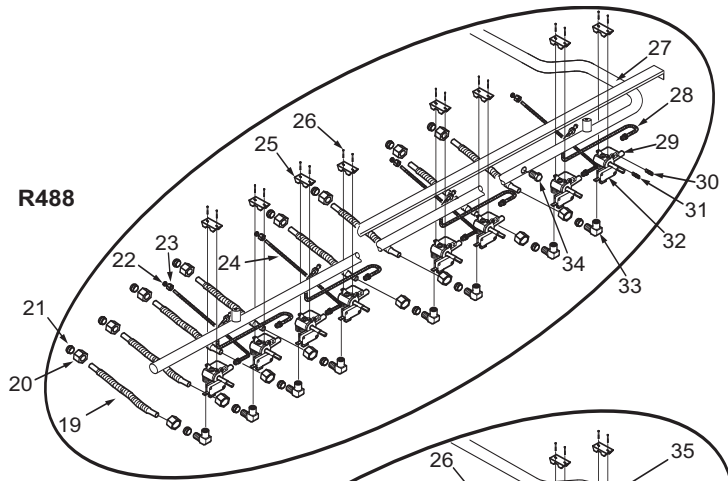

48" Rangetop Manifold View (1 of 2)

**NOTE: SEE FOLLOWING PAGE FOR
ADDITIONAL 48" RANGETOP
MANIFOLD VIEWS**

48" Rangetop Manifold Parts List (2 of 2)

Ref #	Part #	Description	Ref #	Part #	Description
1	768318	Bracket, Access	25	720885	Bracket, Valve Mounting
2	809418	Module, Spark +4 Point	26	722133	Screw, Hex Head
	809420	Module, Spark 0+1 Tech	27	719393	Elbow, Brass 3/8"
3	730228	Screw #10-24 x 1/2"	28	803166	Flex Tubing Service Pkg 3/8" x 6"
4	723350	Regulator, 3/4" Convertible	29	719370	Plug, Hex Head, 1/8"
	801358	Regulator, 1/2" Convertible	30	804435	Manifold (RT484DC, RT484F)
5	NLA		31	801936	Flex Tubing Service Pkg 3/16"x16"
6	NLA		32	809153	Burner Valve & Switch Assy, Nat
7	769122	Channel, Electrical		809154	Valve, Burner, LP Gas
8	NLA		33	800892	Orifice, Bypass Inner, Natural Gas
9	809243	Cord, Power		800055	Orifice, Bypass Inner, LP Gas
10	804189	Nipple, .50 X2.5 LG Black Pipe	34	800884	Orifice, Bypass Outer, Natural Gas
11	801457	Elbow, 1/2"Npt x 1/2"Npt		800054	Orifice, Bypass Outer, LP Gas
12	787420	Channel, Rear	35	807141	Valve, Switch
13	711302	Nipple, 1/2" x 5"	36	713810	Switch, Valve Ignition
14	719033	Union, 1/2" Black	37	722413	Valve, Brass
15	787419	Channel, Front	38	722223	Tubing, Flexible, 3/8 x 24"
16	722270	Rivet, Pop 3/16" Alum Multigrip	39	722278	Elbow, Adapter, Compression
17	800023	10-1/2" Riser Package, Rt36	40	804434	Manifold (RT484CG)
18	804406	Panel, Rear	41	720330	Valve, Shut Off, Oven
19	803171	Flex Tubing Service Pkg 5/16"x14"	42	803167	Flex Tubing Service Pkg 3/8"x12"
20	807677	Nut, Compress Brass	43	804437	Manifold (RT482CF)
21	807667	Ferrule, Sleeve Brass			
22	720888	Fitting, 3/16"			
23	807665	Ferrule, 3/16"			
24	801937	Flex Tubing Service Pkg 3/16"x27"			

Not Shown

800179	Wiring Harness RT484DC
800178	Wiring Harness RT484CG
800181	Wiring Harness RT484F
800182	Wiring Harness RT482CF
714748	Riser, Insulation, 1/8" x 17" x 44"
803877	Riser, Back Panel Assy
803881	Riser, Front Panel Assy
800002	Regular Trim Strip Package, RT48
800003	Island Trim Strip, Lh & Rh, RT48
763049	Strip Filler, Left Hand
763050	Strip Filler, Right Hand
762214	Panel, Back
762212	Strip, Back Filler