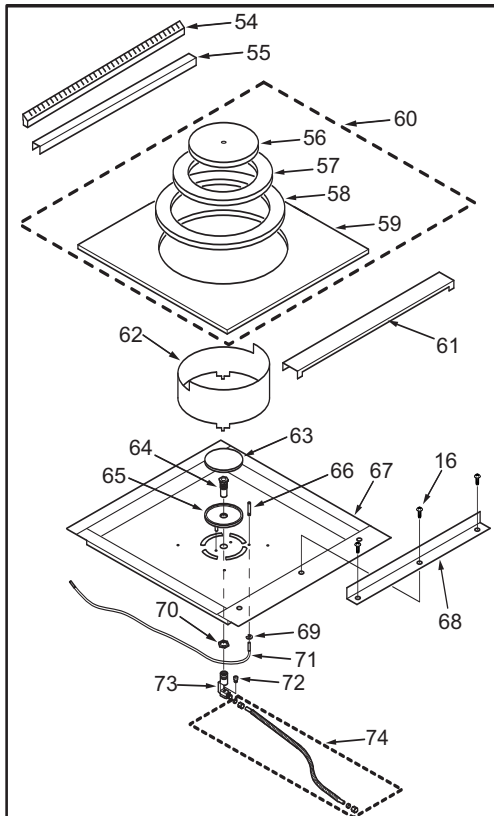

36" Rangetop Top & Dress Panels View

Surface Burner

IR Charbroiler

IR Griddle

French Top

36" Rangetop Front Panel Parts List

<u>Ref #</u>	<u>Part #</u>	<u>Description</u>
1	787405	Panel, Front SB366 (See S/N Breaks)
	806281	Panel, Front RT366 (See S/N Breaks)
2	801347	Bezel, Rear (See SN Breaks)
3	720879	Knob, Control, Red (See SN Breaks)
	801312	Knob, Surface Burner Valve, Red
	720880	Knob, Control, Black (See SN Breaks)
	801313	Knob, Surface Burner Valve, Black
4	800924	Wolf Logo
5	730509	Clip, Tinnerman
6	730076	Screw #6-32 x 1/4"
7	801346	Bezel, Front (See SN Breaks)
8	730239	Screw #8-32 x 3/8"
9	718146	Bezel, Thermostat
	801348	Bezel, W/Tick Mark
10	721017	Knob, Charbroiler/French Top, Red (See S/N Breaks)
	801306	Knob, Charbroiler/French Top, Red (See S/N Breaks)
	721018	Knob, Char/French Top, Black (See S/N Breaks)
	801307	Knob, Char/French Top, Black (See S/N Breaks)
11	787406	Panel, Front SB364B (See S/N Breaks)
	806282	Panel, Front RT364C (See S/N Breaks)
12	787407	Panel, Front SB364G (See S/N Breaks)
	806283	Panel, Front RT364G (See S/N Breaks)
13	805787	Thermostat, Griddle
14	721014	Knob, Thermostat w/Griddle, Red (See S/N Breaks)
	801310	Knob, Thermostat w/Griddle, Red (See S/N Breaks)
	721015	Knob, Thermostat w/Griddle, Black
	801311	Knob, Thermostat w/Griddle, Black (See S/N Breaks)
	787408	Panel, Front SB362F (See S/N Breaks)
15	806284	Panel, Front RT362F (See S/N Breaks)