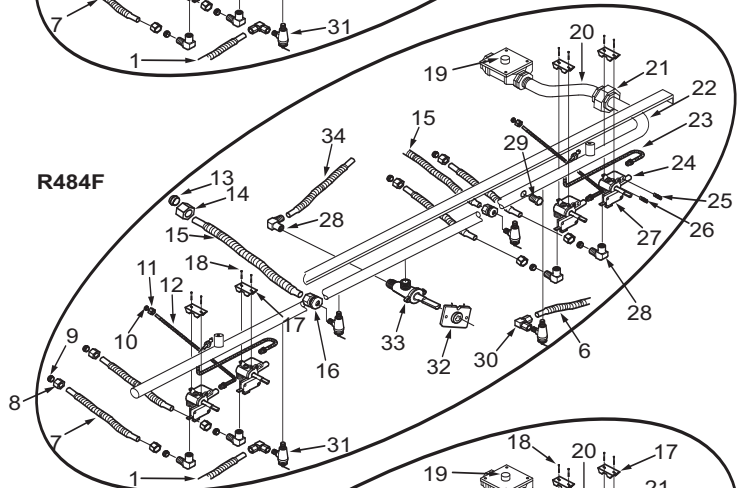

48" Range Manifold View (2 of 2)

**NOTE: SEE PRECEDING PAGE FOR
ADDITIONAL 48" RANGE
MANIFOLD VIEWS**

48" Range Oven Parts List

<u>Ref #</u>	<u>Part #</u>	<u>Description</u>
1	809157	Burner, Infrared Oven
2	801686	Bracket, Burner Left/Right
3	766592	Bracket, Burner Front/Rear
4	730228	Screw, #10-24 x 1/2"
5	766499	Bracket, Igniter, IR Range
6	723060	Igniter, Hot Surface
7	801690	Cover, Igniter Shield, Range
8	730230	Screw #8-32 x 3/8"
9	806873	Thermo Bulb Housing Assembly
	800123	Thermo Bulb Housing Assembly, 18"
10	800120	Oven Deflector Rest
11	718601	Igniter, Norton
12	720696	Lamp, Oven Assembly
13	342766	Lamp, Oven 40w, 120v
14	720830	Lens
15	766451	Plug, Motor Mount
16	715221	Motor, Oven Fan
17	800628	Blade, Convection Fan
18	730229	Screw, #10-24 x 1-1/2"
19	766456	Cover, Blower Oven
20	720682	Rack, Guide
21	720683	Rack, Oven 30" Range
22	809669	Grill, Broiler Pan
23	722790	Rack, Oven 18" Range
24	766420	Deflector, Oven Bottom Range
25	766418	Panel, Oven Bottom 30" Range (See SN Break)
	807945	Panel, Oven Bottom 30" (See SN Break)
26	786638	Panel, Oven Bottom 18" Range (See SN Break)
	803545	Panel, Oven Bottom 18" (See SN Break)
27	812107	Valve, Oven Safety Single Hole
28	803166	Flex Tubing Service Package 6"
29	719385	Orifice Holder
30	800071	Orifice, Large Oven Natural Gas
	800059	Orifice, Large Oven LP
31	807734	Orifice Bracket, Range
32	766545	Baffle, Lower Front
	807861	Baffle, Lower Front
33	803973	Heatsink
34	803814	Burner Tube, Oven (See SN Break)
	807729	Buner Tube, Bake (See SN Break)
35	766546	Baffle, Flue Range
36	809668	Pan, Broiler
37	813104	Flex Tubing Service Package 8"