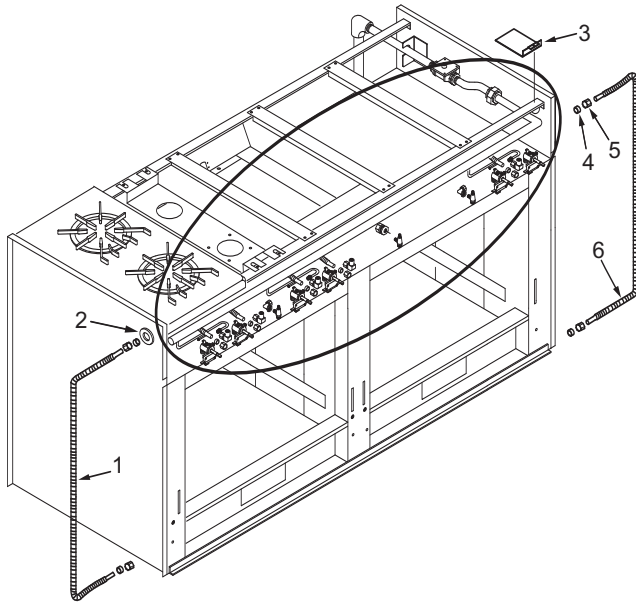

60" Range Manifold View (2 of 2)

**NOTE: SEE PRECEDING PAGE FOR
ADDITIONAL 60" RANGE
MANIFOLD VIEWS**

60" Range Oven Parts List

<u>Ref #</u>	<u>Part #</u>	<u>Description</u>
1	809157	Burner, Infrared Oven
2	801686	Bracket, Burner Left/Right
3	766592	Bracket, Burner Front/Rear
4	730228	Screw, #10-24 x 1/2"
5	801258	Bracket, Igniter, IR Range
6	723060	Igniter, Hot Surface
7	801690	Cover, Igniter Shield, Range
8	730230	Screw #8-32 x 3/8"
9	806873	Thermo Bulb Housing Assembly
10	806873	Thermo Bulb Housing Assembly
11	800120	Oven Deflector Rest
12	718601	Igniter, Norton
13	720696	Lamp, Oven Assembly
14	342766	Lamp, Oven 40w, 120v
15	720830	Lens
16	715221	Motor, Oven Fan
17	766451	Plug, Motor Mount
18	800628	Blade, Convection Fan
19	730229	Screw, #10-24 x 1-1/2"
20	766456	Cover, Blower Oven
21	720682	Rack, Guide
22	720683	Rack, Oven 30" Range
23	809669	Grill, Broiler Pan
24	766420	Deflector, Oven Bottom Range
25	766418	Panel, Oven Bottom 30" Range (See SN Break)
	807945	Panel Oven Bottom 30" (See SN Break)
26	812107	Valve, Oven Safety Single Hole
27	803166	Flex Tubing Service Package 6"
28	719385	Orifice Holder
29	800071	Orifice, Large Oven Natural Gas
	800059	Orifice, Large Oven LP
30	807734	Orifice Bracket, Range
31	766545	Baffle, Lower Front
	807861	Baffle, Lower Front
32	803973	Heatsink
33	803814	Burner Tube, Oven (See SN Break)
	807729	Buner Tube, Bake (See SN Break)
34	766546	Baffle, Flue Range
35	801258	Bracket, Igniter
36	719393	Elbow, Brass 3/8"
37	809668	Pan, Broiler