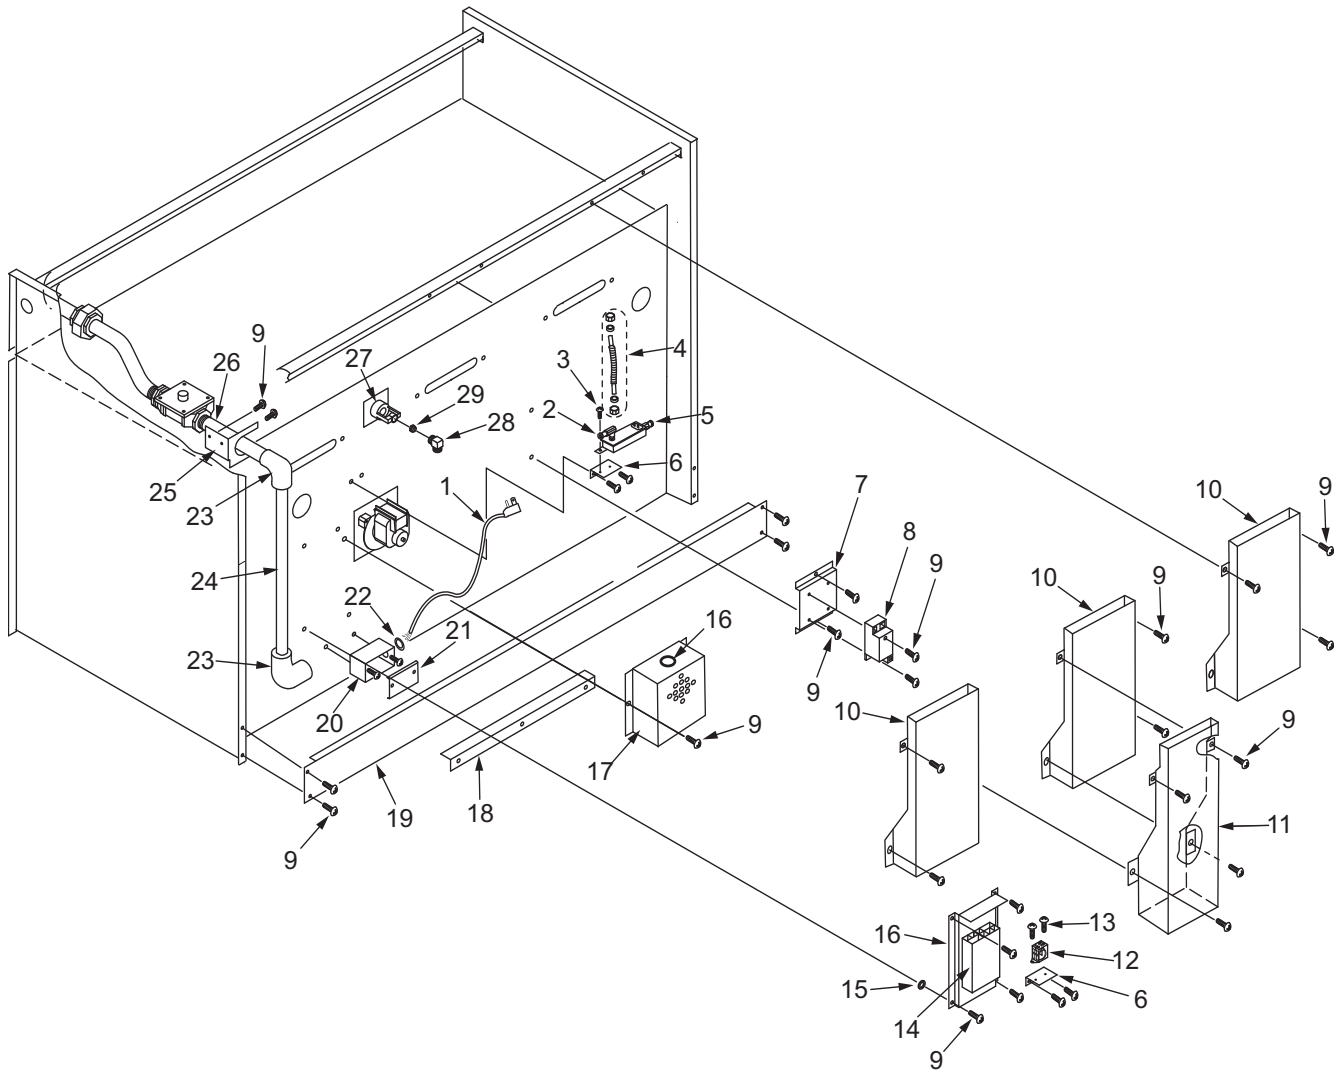

48" Range Rear View

60" Range Door and Riser Parts List

<u>Ref #</u>	<u>Part #</u>	<u>Description</u>	<u>Ref #</u>	<u>Part #</u>	<u>Description</u>
1	787820	Strip, Filler (Island Trim)	15	800635	30" Door Insulation
2	802808	Hinge, Door Stiffener Support Assy LH	16	730141	Screw, 1/4-20" x 1/2"
3	787524	Trim, Center Post, 60"	17	730308	Washer, Lock 1/4"
4	787591	Panel, Door 30" W/O Logo	18	787592	Channel Door Space
5	*Special Order, Call Factory Parts Department	Door, Oven Assy, 30"Door Assy. SS	19	730239	Screw, #8 x 3/8"
6	*Special Order, Call Factory Parts Department	Door Assy. W/O Logo SS	20	769565	Skin, Door SS, 30" Range (See SN Breaks)
7	787830	Panel, Back 60" Range		800983	Skin, Door SS, 30" Range (See SN Breaks)
8	730228	Screw #10-24 x 1/2"		767564	Skin, Door Black, 30" Range
9	769576	Liner, Door Assy 30" (See SN Breaks)	21	719628	Bracket, Belly Bar RH
	802809	Liner, Door Assy 30" (See SN Breaks)	22	719627	Bracket, Belly Bar LH
10	720814	Window, Oven Door Lg.	23	720770	Handle, Oven Door, 30" Range
11	723296	Clip, Oven Glass Retainer	24	800925	Logo, Wolf Log Large
12	722328	Glass, Oven Door	25	730509	Clip, Tinnerman
13	800635	30" Door Insulation	26	730335	Washer, Lock #10
14	802807	Hinge, Door Stiffener Support Assy RH	27	730028	Screw, #10-24 x 1"
			28	722424	Trim, J Oven Window Lg.
			29	803863	Spacer, Door, 30" Range
			30	714589	Ring, Retaining
			31	719287	Pin, Door Hinge

Not Shown

806665	Riser 5-R60
800018	Riser 10-R60
800022	Riser 20-R60

NOTE: Door and door components prior to serial number 17000000. See page 56 & 57 for door and door components starting with serial number 17000000.