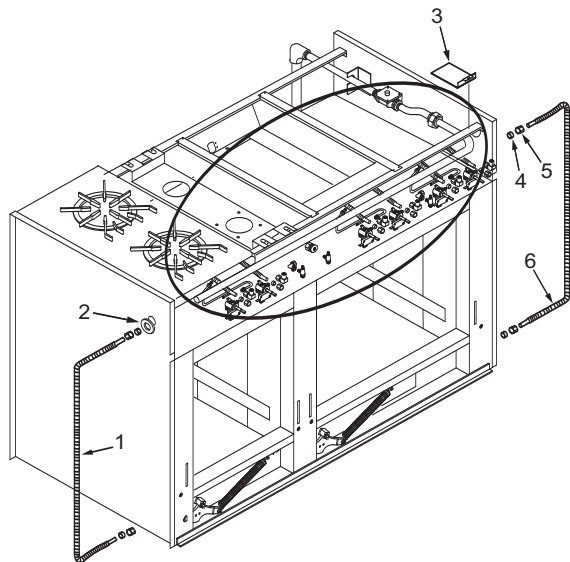

48" Range Manifold View (1 of 2)

**NOTE: SEE FOLLOWING PAGE FOR
ADDITIONAL 48" RANGE
MANIFOLD VIEWS**

48" Range Manifold Parts List (2 of 2)

<u>Ref #</u>	<u>Part #</u>	<u>Description</u>
1	803169	Flex Tubing Service Package 3/8" x 48"
2	714369	Bushing, Snap 1/2"
3	786977	Shield, Corner Wire
4	807667	Ferrule, Sleeve Brass
5	807677	Nut, Compress Brass
6	803172	Flex Tubing Service Package 3/8" x 42"
7	803171	Flex Tubing Service Package 5/16" x 14"
8	807677	Nut, Compress Brass
9	807667	Ferrule, Sleeve Brass
10	807665	Ferrule, 3/16"
11	720888	Fitting, 3/16"
12	801937	Flex Tubing Service Package 3/16 x 27"
13	807668	Ferrule, 3/8"
14	807678	Nut, 3/8"
15	803172	Flex Tubing Service Package 3/8 x 42"
16	714361	Connector, 3/8"
17	720885	Bracket, Valve Mounting
18	722133	Screw, Hex Head
19	723350	Regulator, Pressure Convertible 3/4"
	801358	Regulator, 1/2" Convertible
20	722832	Pipe, Offset
21	719033	Union, 1/2" Black
22	805673	Manifold (R484CG)
	805674	Manifold (R484DC)
	805675	Manifold (R484DG)
	805676	Manifold (R484F)
23	801936	Flex Tubing Service Package 3/16 x 16"
24	809153	Burner Valve & Switch Assy, Nat
	809154	Valve, Burner, LP Gas
25	800892	Orifice, Bypass Inner, Natural Gas
	800055	Orifice, Bypass Inner, LP Gas
26	800884	Orifice, Bypass Outer, Natural Gas
	800054	Orifice, Bypass Outer, LP Gas
27	807141	Valve, Switch
28	719393	Elbow, Brass 3/8"
29	719370	Plug, Hex Head, 1/8"
30	722278	Elbow, Adapter, Compression
31	720330	Valve, Shut Off, Oven
32	713810	Switch, Valve Ignition
33	722413	Valve, Brass
34	803167	Flex Tubing Service Package 3/8 x 12"
35	801812	Pipe, Manifold 48" Range 2B
		Charboiler/French Top
	804424	Manifold (R482CF)

Not Shown

806392	Wiring Harness - Manifold, R484DC
806393	Wiring Harness - Rear, R484DC
806390	Wiring Harness - Manifold, R484CG
806391	Wiring Harness - Rear, R484CG
806396	Wiring Harness - Manifold, R484F
806397	Wiring Harness - Rear, R484F
806398	Wiring Harness - Manifold, R482CF
806399	Wiring Harness - Rear, R482CF