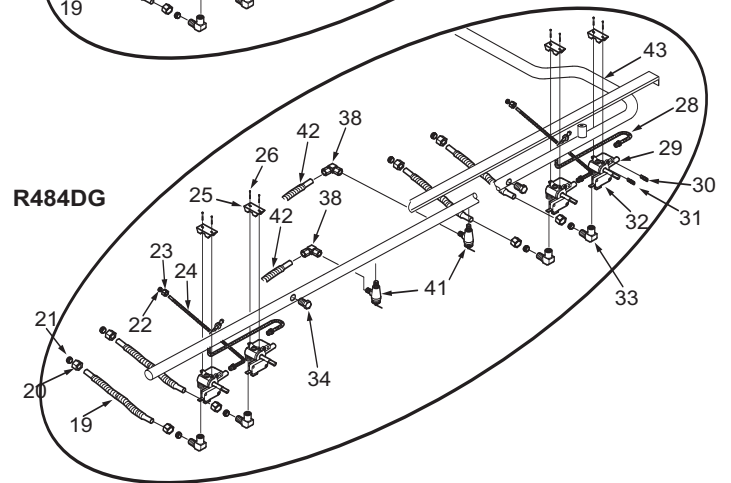

48" Rangetop Manifold View (1 of 2)

**NOTE: SEE FOLLOWING PAGE FOR
ADDITIONAL 48" RANGETOP
MANIFOLD VIEWS**

48" Rangetop Manifold Parts List (2 of 2)

Ref #	Part #	Description	Ref #	Part #	Description
1	768318	Bracket, Access	25	720885	Bracket, Valve Mounting
2	809418	Module, Spark +4 Point	26	722133	Screw, Hex Head
	809420	Module, Spark 0+1 Tech	27	719393	Elbow, Brass 3/8"
3	730228	Screw #10-24 x 1/2"	28	803166	Flex Tubing Service Pkg 3/8" x 6"
4	723350	Regulator, 3/4" Convertible	29	719370	Plug, Hex Head, 1/8"
	801358	Regulator, 1/2" Convertible	30	804435	Manifold (RT484DC, RT484F)
5	NLA		31	801936	Flex Tubing Service Pkg 3/16"x16"
6	NLA		32	809153	Burner Valve & Switch Assy, Nat
7	769122	Channel, Electrical		809154	Valve, Burner, LP Gas
8	NLA		33	800892	Orifice, Bypass Inner, Natural Gas
9	809243	Cord, Power		800055	Orifice, Bypass Inner, LP Gas
10	804189	Nipple, .50 X2.5 LG Black Pipe	34	800884	Orifice, Bypass Outer, Natural Gas
11	801457	Elbow, 1/2"Npt x 1/2"Npt		800054	Orifice, Bypass Outer, LP Gas
12	787420	Channel, Rear	35	807141	Valve, Switch
13	711302	Nipple, 1/2" x 5"	36	713810	Switch, Valve Ignition
14	719033	Union, 1/2" Black	37	722413	Valve, Brass
15	787419	Channel, Front	38	722223	Tubing, Flexible, 3/8 x 24"
16	722270	Rivet, Pop 3/16" Alum Multigrip	39	722278	Elbow, Adapter, Compression
17	800023	10-1/2" Riser Package, Rt36	40	804434	Manifold (RT484CG)
18	804406	Panel, Rear	41	720330	Valve, Shut Off, Oven
19	803171	Flex Tubing Service Pkg 5/16"x14"	42	803167	Flex Tubing Service Pkg 3/8"x12"
20	807677	Nut, Compress Brass	43	804437	Manifold (RT482CF)
21	807667	Ferrule, Sleeve Brass			
22	720888	Fitting, 3/16"			
23	807665	Ferrule, 3/16"			
24	801937	Flex Tubing Service Pkg 3/16"x27"			

Not Shown

800179	Wiring Harness RT484DC
800178	Wiring Harness RT484CG
800181	Wiring Harness RT484F
800182	Wiring Harness RT482CF
714748	Riser, Insulation, 1/8" x 17" x 44"
803877	Riser, Back Panel Assy
803881	Riser, Front Panel Assy
800002	Regular Trim Strip Package, RT48
800003	Island Trim Strip, Lh & Rh, RT48
763049	Strip Filler, Left Hand
763050	Strip Filler, Right Hand
762214	Panel, Back
762212	Strip, Back Filler