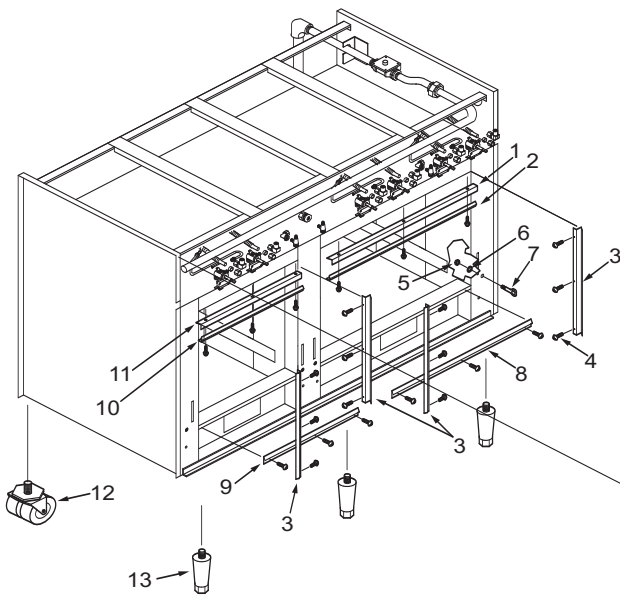

48" Range Control Panel View (2 of 2)

NOTE: SEE PRECEDING PAGE FOR ADDITIONAL 48" RANGE FRONT PANEL VIEWS

48" Range Manifold Parts List (1 of 2)

Ref #	Part #	Description
1	803169	Flex Tubing Service Package 3/8" x 48"
2	714369	Bushing, Snap 1/2"
3	786977	Shield, Corner Wire
4	807667	Ferrule, Sleeve Brass
5	807677	Nut, Compress Brass
6	803172	Flex Tubing Service Package 3/8" x 42"
7	803171	Flex Tubing Service Package 5/16" x 14"
8	807677	Nut, Compress Brass
9	807667	Ferrule, Sleeve Brass
10	807665	Ferrule, 3/16"
11	720888	Fitting, 3/16"
12	801937	Flex Tubing Service Package 3/16 x 27"
13	807668	Ferrule, 3/8"
14	807678	Nut, 3/8"
15	714361	Connector, 3/8"
16	720885	Bracket, Valve Mounting
17	722133	Screw, Hex Head
18	723350	Regulator, Pressure Convertible 3/4"
	801358	Regulator, 1/2" Convertible
19	722832	Pipe, Offset
20	719033	Union, 1/2" Black
21	804422	Manifold (R488)
22	801936	Flex Tubing Service Package 16"
23	809153	Burner Valve & Switch Assy, Nat
	809154	Valve, Burner, LP Gas
24	800892	Orifice, Bypass Inner, Natural Gas
	800055	Orifice, Bypass Inner, LP Gas
25	800884	Orifice, Bypass Outer, Natural Gas
	800054	Orifice, Bypass Outer, LP Gas
26	807141	Valve, Switch
27	719393	Elbow, Brass 3/8"
28	719370	Plug, Hex Head, 1/8"
29	722278	Elbow, Adapter, Compression
30	720330	Valve, Shut Off, Oven
31	722413	Valve, Brass
32	713810	Switch, Valve Ignition
33	803167	Flex Tubing Service Package 3/8 x 12"
34	714296	Tee, 3/8"CC X 3/8"CC X 3/8"UNS
35	804421	Manifold (R486C)
36	804422	Manifold, (R486G)
37	805675	Manifold (R484DG)

Not Shown

806384	Wiring Harness - Manifold, R488
806385	Wiring Harness - Rear, R488
806386	Wiring Harness - Manifold, R486C
806387	Wiring Harness - Rear, R486C
806388	Wiring Harness - Manifold, R486G
806389	Wiring Harness - Rear, R486G
806394	Wiring Harness - Manifold, R486DG
806395	Wiring Harness - Rear, R484DG