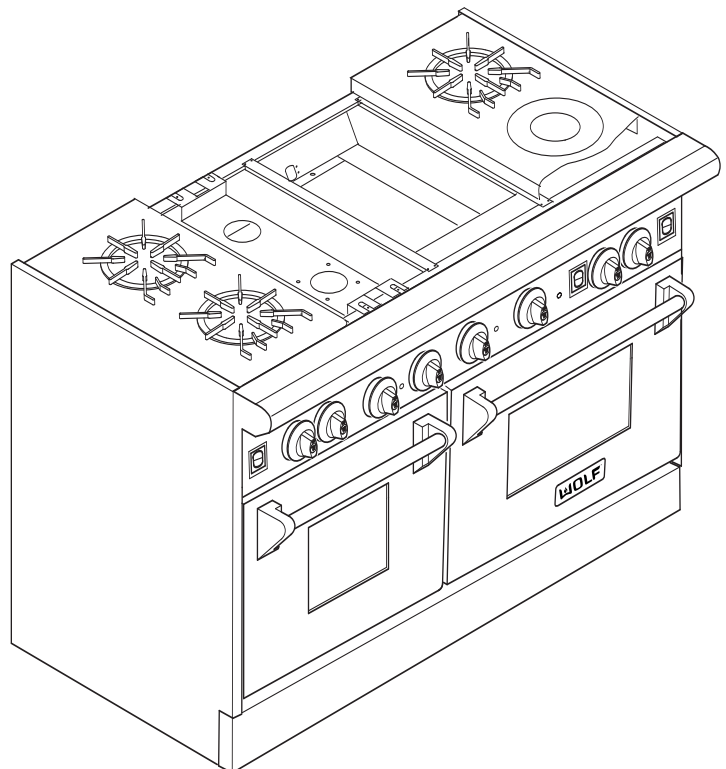

48" Range Top View

Surface Burner

IR Charbroiler

IR Griddle

French Top

48" Range Front Panel Parts List (1 of 2)

Ref #	Part #	Description	Ref #	Part #	Description
1	766543	Baffle, Broiler	26	720017	Light, Indicator, Red, Oven
2	720690	Seal, Door Top (See SN Break)	27	720951	Knob, Small Oven Thermostat Red (See SN Break)
	803809	Gasket, Door 30" (See SN Break)		801304	Knob, Oven, no/Broil, Red (See SN Break)
3	720692	Seal, Door Side (See SN Break)		720952	Knob, Sm. Oven Thermostat Black (See SN Break)
	803809	Gasket, Door 30" (See SN Break)		801305	Knob, Oven, no/Broil, Black (See SN Break)
4	730228	Screw #10-24 x 1/2"	28	730076	Screw #6-32 x 1/4
5	730513*	Nut, Hex Head	29	801347	Bezel, Rear (See SN Break)
6	730311*	Washer, Lock	30	801346	Bezel, Front (See SN Break)
7	718195*	Bolt, Trunion	31	722564	Terminal, Command Dummy Panel, Front - Also need to order #722713 and 722712 (See SN Break)
	803579*	Bolt, Trunion, Offset	32	786733	Panel, Front, R486C - Also need to order #722713 and 722712 (See SN Break)
	730310*	Washer, Trunion Shim		801083	Panel, Front, R486G - Also need to order #722713 and 722712 (See SN Break)
8	720691	Seal, Door Btm (See SN Break)	33	721017	Knob, Charbroiler Red (See SN Break)
	803809	Gasket, Door 30" (See SN Break)		801306	Knob, Char/French Top, Red (See SN Break)
9	722861	Seal, Door Bottom, 18" (See SN Break)		721018	Knob, Charboiler, Black (See SN Break)
	803811	Gasket, Door 18" (See SN Break)		801307	Knob, Char/French Top Valve, Black (See SN Break)
10	722860	Seal, Door Top 18" (See SN Break)	34	805787	Thermostat, Griddle
	803811	Gasket, Door 18" (See SN Break)	35	801084	Panel, Front, R486G - Also need to order #722713 and 722712 (See SN Break)
11	767670	Baffle, Broiler 18"	36	721014	Knob, Thermostat W/Griddle Red (See SN Break)
12	803436	Caster, Dual Wheel, 2"		801310	Knob, Griddle Thermostat, Red (See SN Break)
13	721013	Leg, Range, 3"		721015	Knob, Thermostat W/Griddle, Black (See SN Break)
14	730239	Screw #8-32 x 3/8"		801311	Knob, Griddle Thermostat, Black (See SN Break)
15	722713	Label, Light Switch	37	786741	Panel, Front - Also need to order #722713 and 722712 (See SN Break)
16	714982	Thermostat, Oven, Small		801087	Panel, Front, R484DG - Also need to order #722713 and 722712 (See SN Break)
17	714902	Thermostat, Oven w/Broil			
18	722712	Label, Fan Switch			
19	786731	Panel, Front, R488 - Also need to order #722713 and 722712 (See SN Break)			
	801082	Panel, Front, R488 - Also need to order #722713 and 722712 (See SN Break)			
20	715142	Shield, Switch Terminal			
21	720816	Switch, Oven Light			
22	720879	Knob, Surface Burner Valve, Red (See SN Break)			
	801312	Knob, Control, Red (See SN Break)			
	720880	Knob, Surface Burner Valve, Black (See SN Break)			
	801313	Knob, Surface Burner Valve, Black (See SN Break)			
23	720815	Switch, Oven, Fan			
24	720818	Knob, Oven Thermostat, Red (See SN Break)			
	801308	Knob, Oven W/Broil, Red (See SN Break)			
	720819	Knob, Oven Thermostat Black (See SN Break)			
	801309	Knob, Oven Therm, w/Broil, Black (See SN Break)			
25	718146	Bezel, Thermostat (See SN Break)			
	801348	Bezel, w/Tick Mark(See SN Break)			