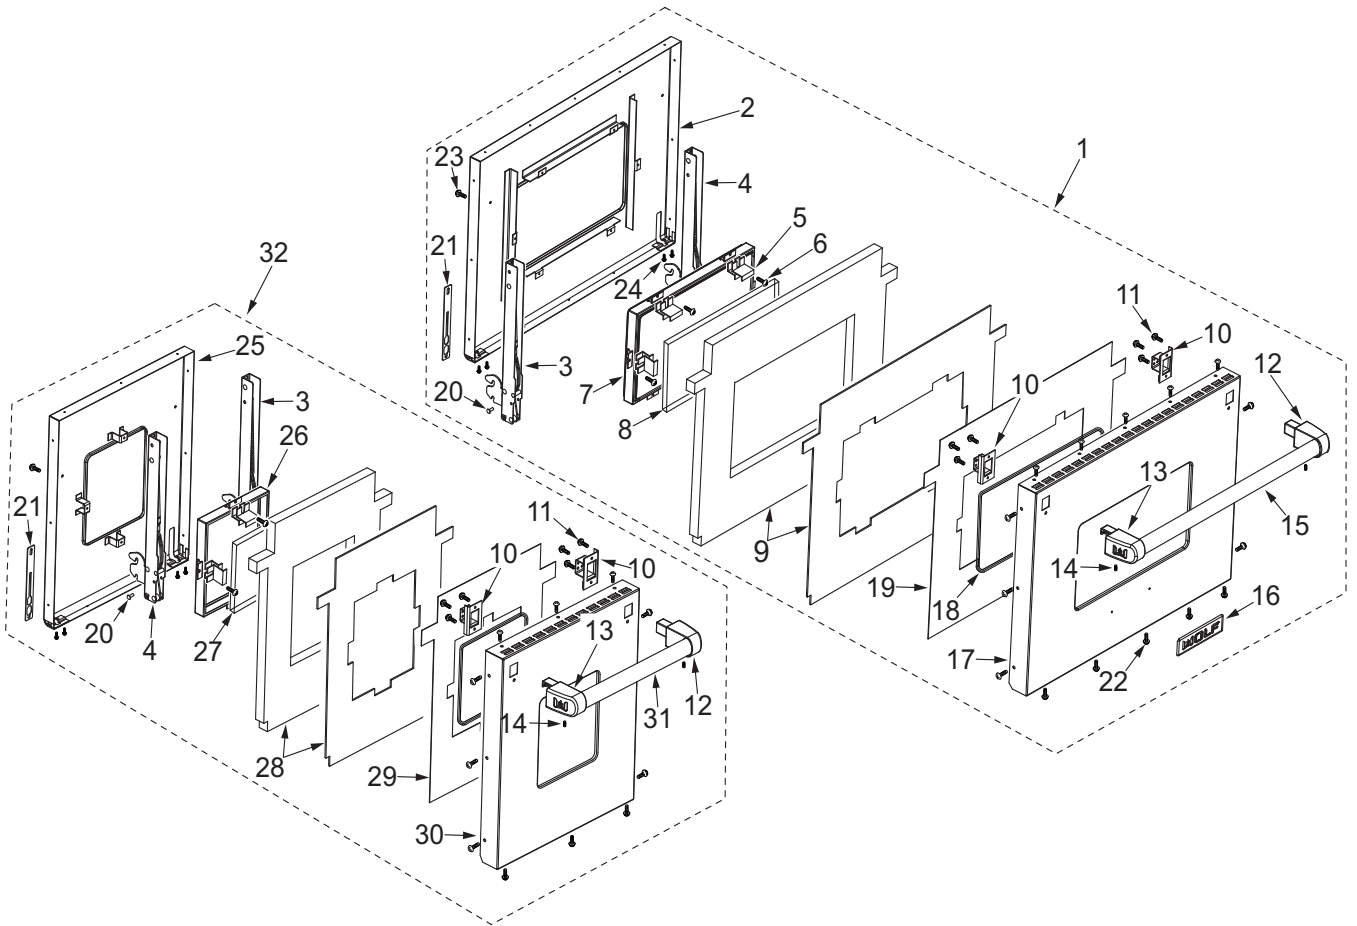

48" Range Door View (Starting with Serial Number 17000000)

48" Range Dress Panels Parts List

<u>Ref #</u>	<u>Part #</u>	<u>Description</u>
1	786493	Channel, Rear, 48" Range
2	786492	Channel, Front, 48" Range
3	714369	Bushing, Snap 1/2"
4	722270	Rivet, Pop 3/16"
5	787310	Panel, Outer RH, SS 48" Range (See SN Breaks)
	801569	Panel, Outer RH, SS 48" Range (See SN Breaks)
6	786714	Pan, Grease SS (12-3/8" X 7") (See SN Breaks)
	801687	Tray, Grease Range (With dimples, 11-1/2" X 9-1/2") (See SN Breaks)
7	787578	Pan, Drip Assembly (See SN Breaks)
	801362	Drip Tray Assembly (See SN Breaks)
8	786654	Baffle, Roll Front 48" Range
9	730228	Screw #10-24 x 1/2" Phillips
10	807588	Skirt, Front SS, 48" Range
11	809368	Panel, Lower Front, SS 48" Range
12	811541	Roll Front
13	730228	Screw 10-24 X 1/2" Phillips Head
14	804532*	Switch, Door Interlock
	809365**	Switch, Door Interlock
15	766547*	Bracket, Door Switch
	809377**	Bracket, Door Switch
16	730535*	Nut, 6-32 Lock
17	719331*	Bolt, Eye 1/4-20 x 3"
18	730506*	Nut, Oversize
19	718361*	Spring, Door
20	768260*	Angle, Switch
21	719710*	Arm, Rocker, LH
22	719344*	Hook, "S", Oven Door
23	719350*	Pin, Clevis, 3/8 x 2"
24	730410*	Pin, Cotter, 3/32 x 1-1/4"
25	730310*	Washer
26	787311	Panel, Outer LH, SS 48" Range (See SN Breaks)
	801570	Panel, Outer LH, SS 48" Range (See SN Breaks)
27	769579	Shield, Inner T-stat, 36" Range
28	801680	Support, Channel Front
		<u>Not Shown</u>
	811716	Slide, Drip Tray, Lh
	811717	Slide, Drip Tray, Rh

* - Prior to Serial Number (PTS) 17000000 ** - Starting with Serial Number (SWS) 17000000