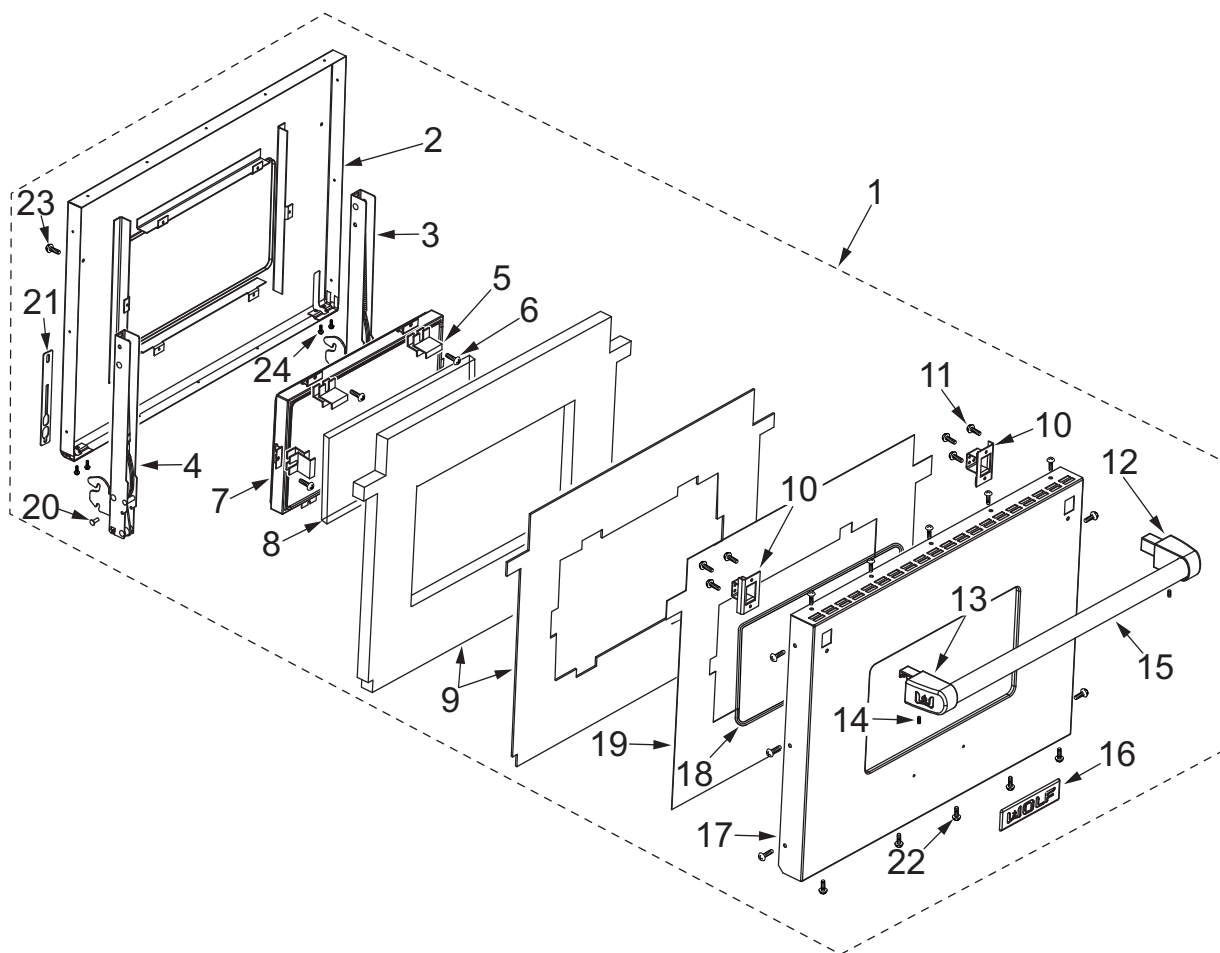

30" Range Door View (Starting with Serial Number 17000000)

30" Range Dress Panels Parts List

<u>Ref #</u>	<u>Part #</u>	<u>Description</u>
1	787306	Panel, Outer RH, SS 30/36" Range
	787308	Panel, Outer RH, Blk 30/36" Range
2	766411	Channel, Front & Rear, 30" Range
3	714369	Bushing, Snap 1/2"
4	722270	Rivet, Pop 3/16"
5	768256	Baffle, Roll Front 30" Range
6	811539	Roll Front
7	730228	Screw #10-24 x 1/2" Phillips
8	787583	Pan, Drip Assy. (See SN Breaks)
	801360	Drip Tray Assy. (See SN Breaks)
9	807586	Skirt, Front SS, 30" Range
	766537	Skirt, Front Black, 30" Range
10	809366	Panel, Lower Front, SS 30" Range
	769580	Panel, Lower Front, Blk 30" Range
11	730228	Screw 10-24 X 1/2" Phillips Head
12	804532*	Switch, Door Interlock
	809365**	Switch, Door Interlock
13	766547*	Bracket, Door Switch, 30" Range
	809377**	Bracket, Door Switch, 30" Range
14	730535*	Nut, 6-32 Lock
15	719331*	Bolt, Eye 1/4-20 x 3"
16	730506*	Nut, Oversize
17	718361*	Spring, Door
18	768260*	Angle, Switch
19	719710*	Arm, Rocker, LH
20	719344*	Hook, "S", Oven Door
21	719350*	Pin, Clevis, 3/8 x 2"
22	730410*	Pin, Cotter, 3/32 x 1-1/4"
23	730310*	Washer
24	787307	Panel, Outer LH, SS 30/36" Range
	787309	Panel, Outer LH, Blk 30/36" Range

Not Shown

811716	Slide, Drip Tray, Lh
811717	Slide, Drip Tray, Rh

* - Prior to Serial Number (PTS) 17000000
** - Starting with Serial Number (SWS) 17000000