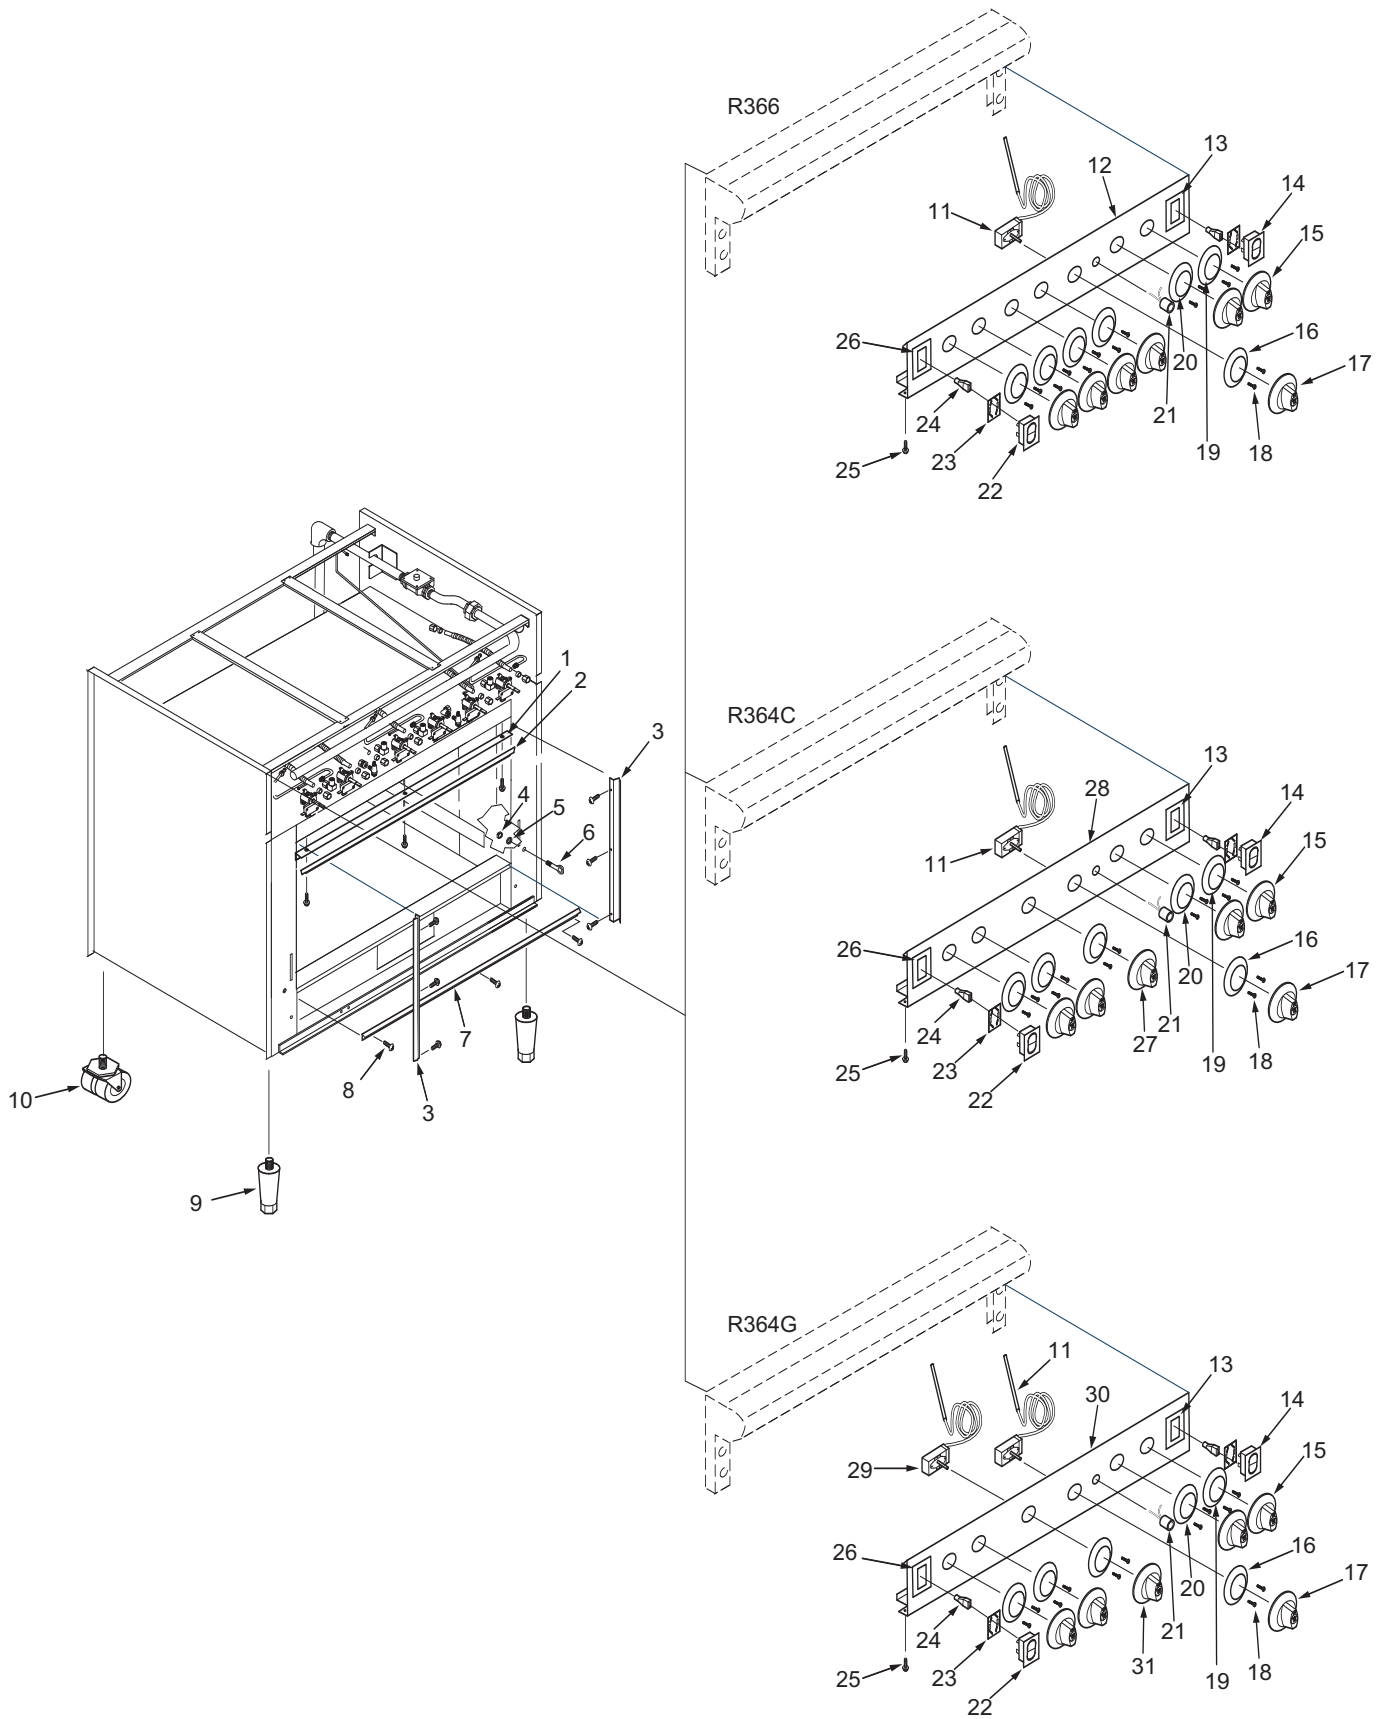

36" Range Front Panel View

36" Range Manifold Parts List

<u>Ref #</u>	<u>Part #</u>	<u>Description</u>
1	803171	Flex Tubing Service Package 5/16" x 14"
2	807667	Ferrule, Sleeve Brass
3	807677	Nut, Compress Brass
4	801937	Flex Tubing Service Package 3/16 x 27"
5	803172	Flex Tubing Service Package 3/8" x 42"
6	714361	Connector, 3/8"
7	722133	Screw, Hex Head
8	720885	Bracket, Valve Mounting
9	807665	Ferrule, 3/16"
10	720888	Fitting, 3/16"
11	723350	Regulator,, Pressure Convertible 3/4"
	801358	Regulator, 1/2" Convertible
12	722832	Pipe, Offset
13	719033	Union, 1/2" Black
14	804418	Manifold (R366)
15	719370	Plug, Hex Head, 1/8"
16	801936	Flex Tubing Service Package 3/16" x 16"
17	800892	Orifice, Bypass Inner, Natural Gas
	800055	Orifice, Bypass Inner, LP Gas
18	800884	Orifice, Bypass Outer, Natural Gas
	800054	Orifice, Bypass Outer, LP Gas
19	809153	Burner Valve & Switch Assy, Nat
	809154	Valve, Burner, LP Gas
20	807141	Valve, Switch
21	803169	Flex Tubing Service Package 3/8" x 48"
22	719393	Elbow, Brass, 3/8"
23	720330	Valve, Shut Off, Oven
24	722278	Elbow, Adapter, Compression
25	807668	Ferrule, 3/16"
26	807678	Nut, 3/8"
27	803167	Flex Tubing Service Package 3/8" x 12"
28	722413	Valve, Brass
29	713810	Switch, Valve Ignition
30	804418	Manifold (R366)
	805655	Manifold (R364C)
	805654	Manifold R364G)
31	714296	Tee
32	803168	Flex Tubing Service Package 3/8" x 18"
33	786977	Shield, Corner Wire

Not Shown

806378	Wiring Harness, Manifold, R366
806379	Wiring Harness, Rear, R366
806380	Wiring Harness, Manifold, R34C
806381	Wiring Harness, Rear, R34C
806382	Wiring Harness, Manifold, R364G
810524	Wiring Harness, Rear, R364G
810522	Harness Rpl Component, R366
810523	Harness Rpl Component, R364C
810524	Harness Rpl Component, R364G