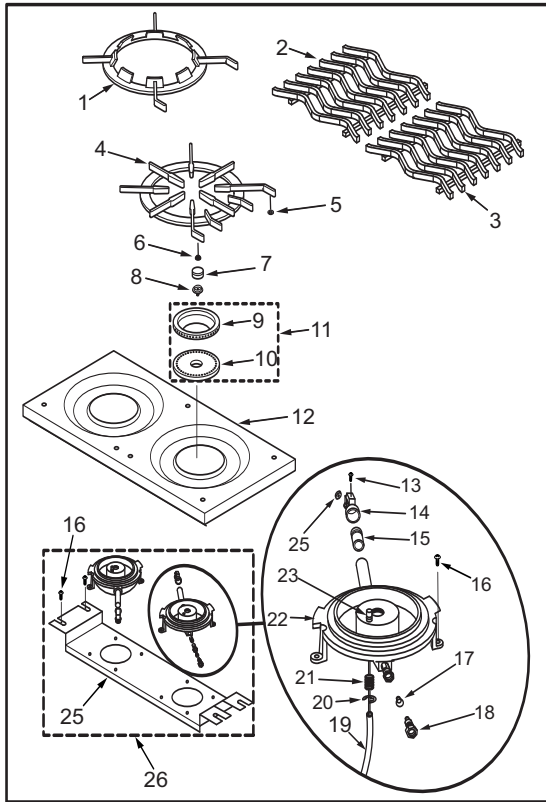

36" Rangetop Top & Dress Panels View

Surface Burner