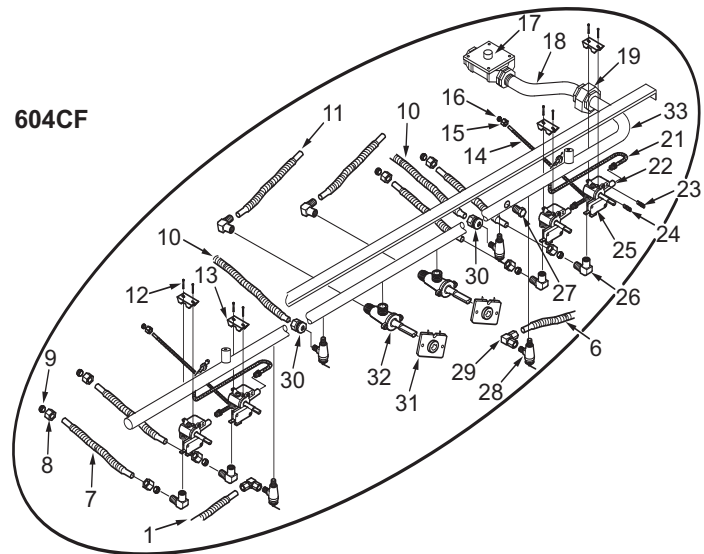

60" Range Manifold View (2 of 2)

**NOTE: SEE PRECEDING PAGE FOR
ADDITIONAL 60" RANGE
MANIFOLD VIEWS**

60" Range Oven Parts List

<u>Ref #</u>	<u>Part #</u>	<u>Description</u>
1	809157	Burner, Infrared Oven
2	801686	Bracket, Burner Left/Right
3	766592	Bracket, Burner Front/Rear
4	730228	Screw, #10-24 x 1/2"
5	801258	Bracket, Igniter, IR Range
6	723060	Igniter, Hot Surface
7	801690	Cover, Igniter Shield, Range
8	730230	Screw #8-32 x 3/8"
9	806873	Thermo Bulb Housing Assembly
10	806873	Thermo Bulb Housing Assembly
11	800120	Oven Deflector Rest
12	718601	Igniter, Norton
13	720696	Lamp, Oven Assembly
14	342766	Lamp, Oven 40w, 120v
15	720830	Lens
16	715221	Motor, Oven Fan
17	766451	Plug, Motor Mount
18	800628	Blade, Convection Fan
19	730229	Screw, #10-24 x 1-1/2"
20	766456	Cover, Blower Oven
21	720682	Rack, Guide
22	720683	Rack, Oven 30" Range
23	809669	Grill, Broiler Pan
24	766420	Deflector, Oven Bottom Range
25	766418	Panel, Oven Bottom 30" Range (See SN Break)
	807945	Panel Oven Bottom 30" (See SN Break)
26	812107	Valve, Oven Safety Single Hole
27	803166	Flex Tubing Service Package 6"
28	719385	Orifice Holder
29	800071	Orifice, Large Oven Natural Gas
	800059	Orifice, Large Oven LP
30	807734	Orifice Bracket, Range
31	766545	Baffle, Lower Front
	807861	Baffle, Lower Front
32	803973	Heatsink
33	803814	Burner Tube, Oven (See SN Break)
	807729	Buner Tube, Bake (See SN Break)
34	766546	Baffle, Flue Range
35	801258	Bracket, Igniter
36	719393	Elbow, Brass 3/8"
37	809668	Pan, Broiler