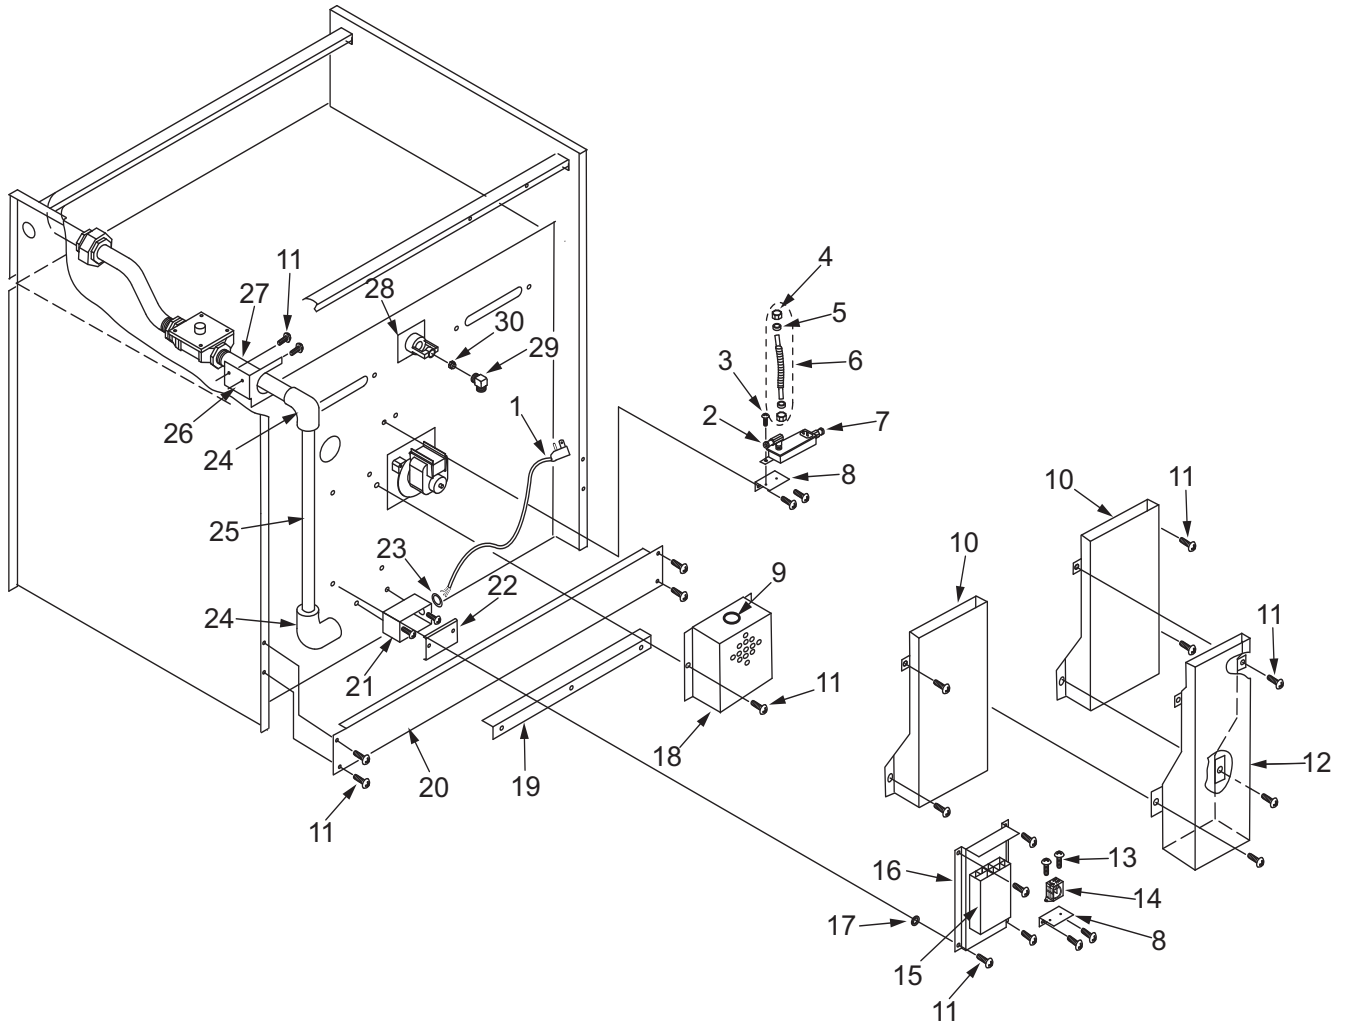

30" Range Rear View

36" Range Door and Riser Parts List

<u>Ref #</u>	<u>Part #</u>	<u>Description</u>
1	787624	Strip, Filler (Island Trim)
2	714589	Ring, Retaining
3	719287	Pin, Door Hinge
4	802808	Hinge, Door Stiffener Support Assy Lh
5	*Special Order, Call Factory Parts Department	
		Door, Oven Assy, 36"
6	767835	Panel, Back 36" Range
7	730228	Screw, #10-24 x 1/2"
8	767665	Liner, Door Assy 36" (See SN Breaks)
	802811	Liner, Door Assy 36" (See SN Breaks)
9	720814	Window, Oven Door Lg.
10	723296	Clip, Oven Glass Retainer
11	722328	Glass, Oven Door
12	800636	36" Door Insulation
13	802807	Hinge, Door Stiffener Support Assy Rh
14	800636	36" Door Insulation
15	730141	Screw, 1/4-20" x 1/2"
16	730308	Washer, Lock 1/4
17	787592	Channel Door Spacer
18	730239	Screw, #8 x 3/8"
19	767664	Skin, Door SS, 36" Range
	800984	Skin, Door SS, 36" Range (See SN Breaks)
	767663	Skin, Door Black, 36" Range
20	719628	Bracket, Belly Bar Rh
21	719627	Bracket, Belly Bar Lh
22	720838	Handle, Oven Door, 36" Range
23	800925	Logo, Wolf, Large
24	730509	Clip, Tinnerman
25	730335	Washer, Lock #10
26	730028	Screw, #10-24 x 1"
27	722424	Trim, J Oven Window Lg.
28	803865	Spacer, Door 36" Range

NOTE: Door and door components prior to serial number 17000000. See page 20 & 21 for door and door components starting with serial number 17000000.

Not Shown

806660	Riser 5-R36
800016	Riser 10-R36
800020	Riser 20-R36