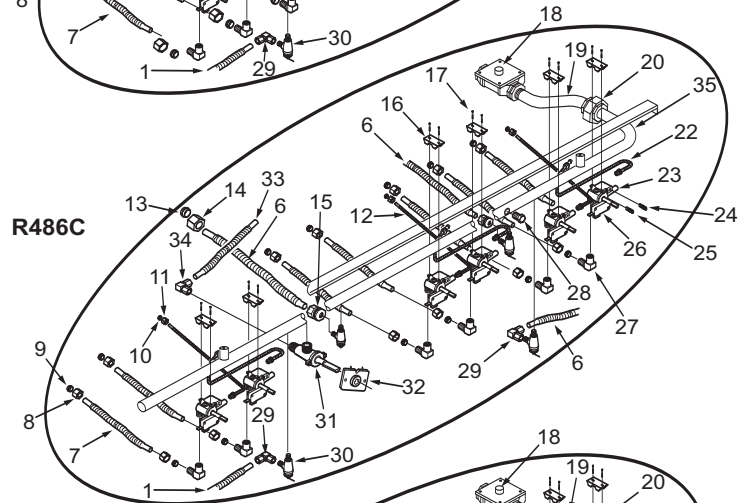

48" Range Manifold View (1 of 2)

**NOTE: SEE FOLLOWING PAGE FOR
ADDITIONAL 48" RANGE
MANIFOLD VIEWS**

48" Range Manifold Parts List (2 of 2)

<u>Ref #</u>	<u>Part #</u>	<u>Description</u>
1	803169	Flex Tubing Service Package 3/8" x 48"
2	714369	Bushing, Snap 1/2"
3	786977	Shield, Corner Wire
4	807667	Ferrule, Sleeve Brass
5	807677	Nut, Compress Brass
6	803172	Flex Tubing Service Package 3/8" x 42"
7	803171	Flex Tubing Service Package 5/16" x 14"
8	807677	Nut, Compress Brass
9	807667	Ferrule, Sleeve Brass
10	807665	Ferrule, 3/16"
11	720888	Fitting, 3/16"
12	801937	Flex Tubing Service Package 3/16 x 27"
13	807668	Ferrule, 3/8"
14	807678	Nut, 3/8"
15	803172	Flex Tubing Service Package 3/8 x 42"
16	714361	Connector, 3/8"
17	720885	Bracket, Valve Mounting
18	722133	Screw, Hex Head
19	723350	Regulator, Pressure Convertible 3/4"
	801358	Regulator, 1/2" Convertible
20	722832	Pipe, Offset
21	719033	Union, 1/2" Black
22	805673	Manifold (R484CG)
	805674	Manifold (R484DC)
	805675	Manifold (R484DG)
	805676	Manifold (R484F)
23	801936	Flex Tubing Service Package 3/16 x 16"
24	809153	Burner Valve & Switch Assy, Nat
	809154	Valve, Burner, LP Gas
25	800892	Orifice, Bypass Inner, Natural Gas
	800055	Orifice, Bypass Inner, LP Gas
26	800884	Orifice, Bypass Outer, Natural Gas
	800054	Orifice, Bypass Outer, LP Gas
27	807141	Valve, Switch
28	719393	Elbow, Brass 3/8"
29	719370	Plug, Hex Head, 1/8"
30	722278	Elbow, Adapter, Compression
31	720330	Valve, Shut Off, Oven
32	713810	Switch, Valve Ignition
33	722413	Valve, Brass
34	803167	Flex Tubing Service Package 3/8 x 12"
35	801812	Pipe, Manifold 48" Range 2B
		Charboiler/French Top
	804424	Manifold (R482CF)

Not Shown

806392	Wiring Harness - Manifold, R484DC
806393	Wiring Harness - Rear, R484DC
806390	Wiring Harness - Manifold, R484CG
806391	Wiring Harness - Rear, R484CG
806396	Wiring Harness - Manifold, R484F
806397	Wiring Harness - Rear, R484F
806398	Wiring Harness - Manifold, R482CF
806399	Wiring Harness - Rear, R482CF