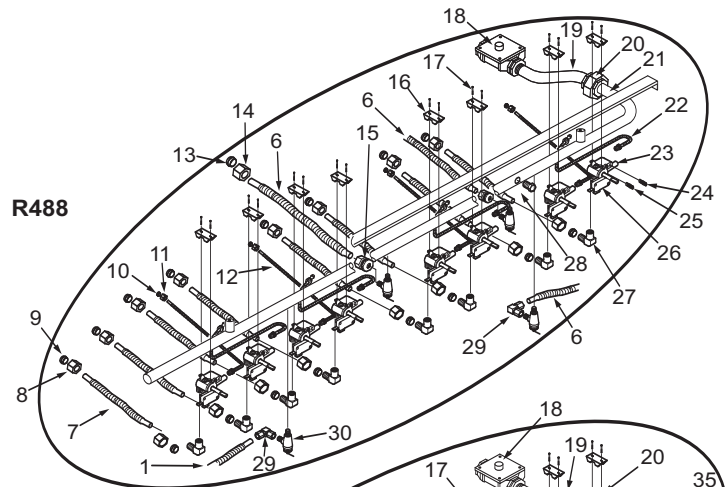

48" Range Manifold View (1 of 2)

**NOTE: SEE FOLLOWING PAGE FOR
ADDITIONAL 48" RANGE
MANIFOLD VIEWS**

48" Range Manifold Parts List (2 of 2)

<u>Ref #</u>	<u>Part #</u>	<u>Description</u>
1	803169	Flex Tubing Service Package 3/8" x 48"
2	714369	Bushing, Snap 1/2"
3	786977	Shield, Corner Wire
4	807667	Ferrule, Sleeve Brass
5	807677	Nut, Compress Brass
6	803172	Flex Tubing Service Package 3/8" x 42"
7	803171	Flex Tubing Service Package 5/16" x 14"
8	807677	Nut, Compress Brass
9	807667	Ferrule, Sleeve Brass
10	807665	Ferrule, 3/16"
11	720888	Fitting, 3/16"
12	801937	Flex Tubing Service Package 3/16 x 27"
13	807668	Ferrule, 3/8"
14	807678	Nut, 3/8"
15	803172	Flex Tubing Service Package 3/8 x 42"
16	714361	Connector, 3/8"
17	720885	Bracket, Valve Mounting
18	722133	Screw, Hex Head
19	723350	Regulator, Pressure Convertible 3/4"
	801358	Regulator, 1/2" Convertible
20	722832	Pipe, Offset
21	719033	Union, 1/2" Black
22	805673	Manifold (R484CG)
	805674	Manifold (R484DC)
	805675	Manifold (R484DG)
	805676	Manifold (R484F)
23	801936	Flex Tubing Service Package 3/16 x 16"
24	809153	Burner Valve & Switch Assy, Nat
	809154	Valve, Burner, LP Gas
25	800892	Orifice, Bypass Inner, Natural Gas
	800055	Orifice, Bypass Inner, LP Gas
26	800884	Orifice, Bypass Outer, Natural Gas
	800054	Orifice, Bypass Outer, LP Gas
27	807141	Valve, Switch
28	719393	Elbow, Brass 3/8"
29	719370	Plug, Hex Head, 1/8"
30	722278	Elbow, Adapter, Compression
31	720330	Valve, Shut Off, Oven
32	713810	Switch, Valve Ignition
33	722413	Valve, Brass
34	803167	Flex Tubing Service Package 3/8 x 12"
35	801812	Pipe, Manifold 48" Range 2B
		Charboiler/French Top
	804424	Manifold (R482CF)

Not Shown

806392	Wiring Harness - Manifold, R484DC
806393	Wiring Harness - Rear, R484DC
806390	Wiring Harness - Manifold, R484CG
806391	Wiring Harness - Rear, R484CG
806396	Wiring Harness - Manifold, R484F
806397	Wiring Harness - Rear, R484F
806398	Wiring Harness - Manifold, R482CF
806399	Wiring Harness - Rear, R482CF