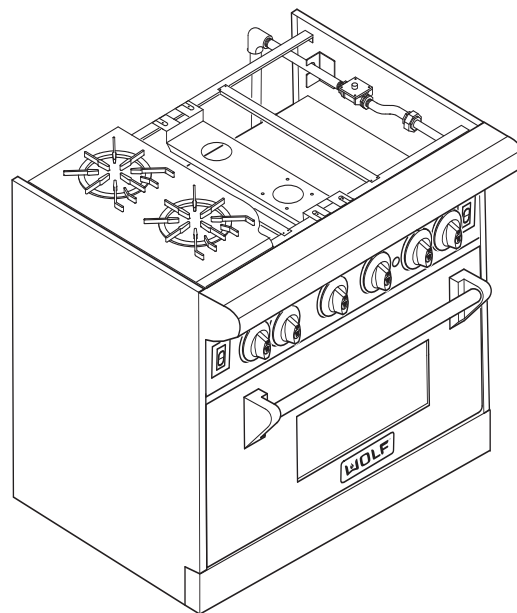

36" Range Top View

IR Griddle