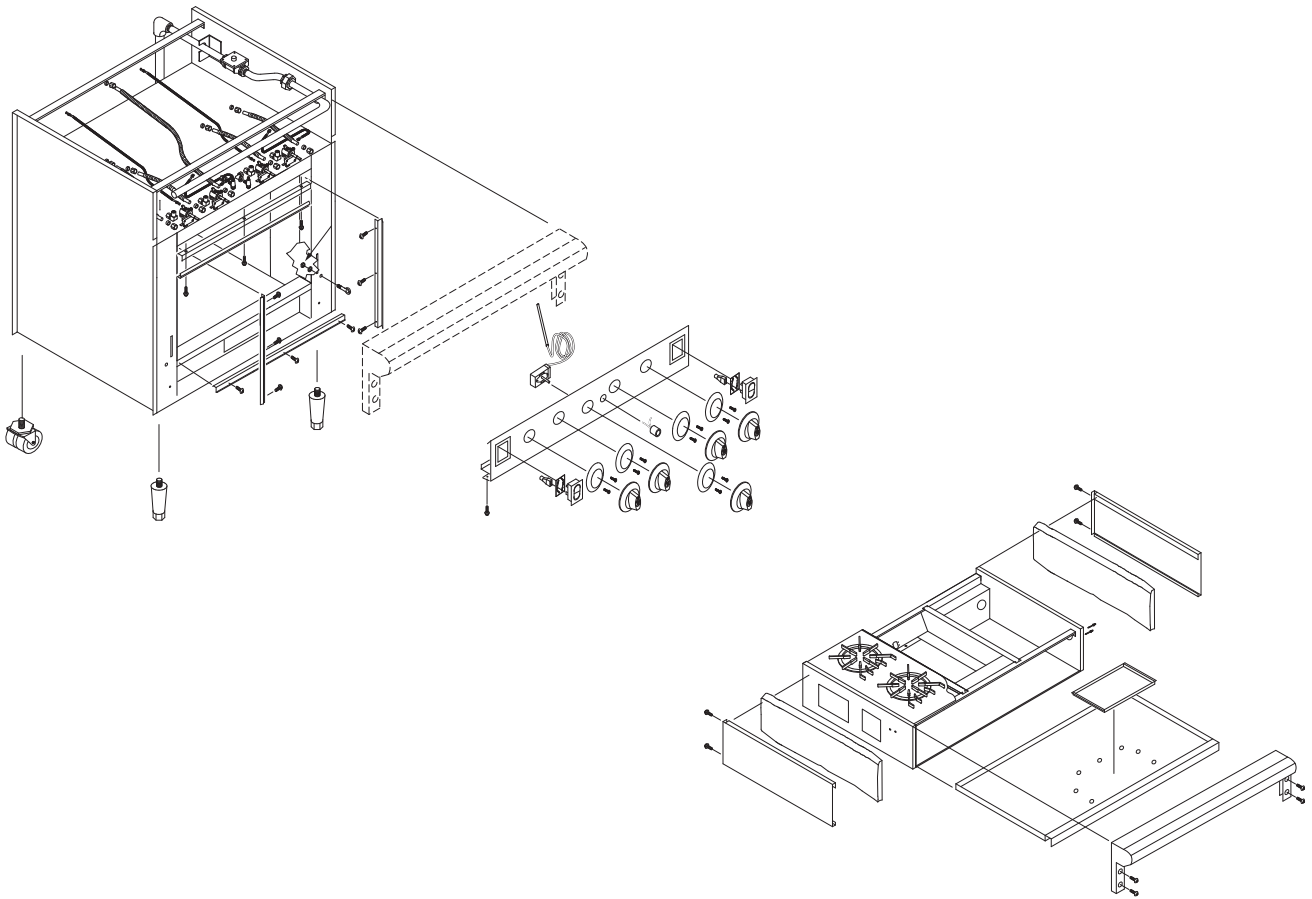

Range & Rangetop

Service Parts Manual

INTRODUCTION

This Wolf Appliance Service Parts Manual, Part #806458, has been compiled with the latest service parts information.

NOTE: This parts manual also includes parts list and exploded views for doors and associated components starting with serial number 17000000.