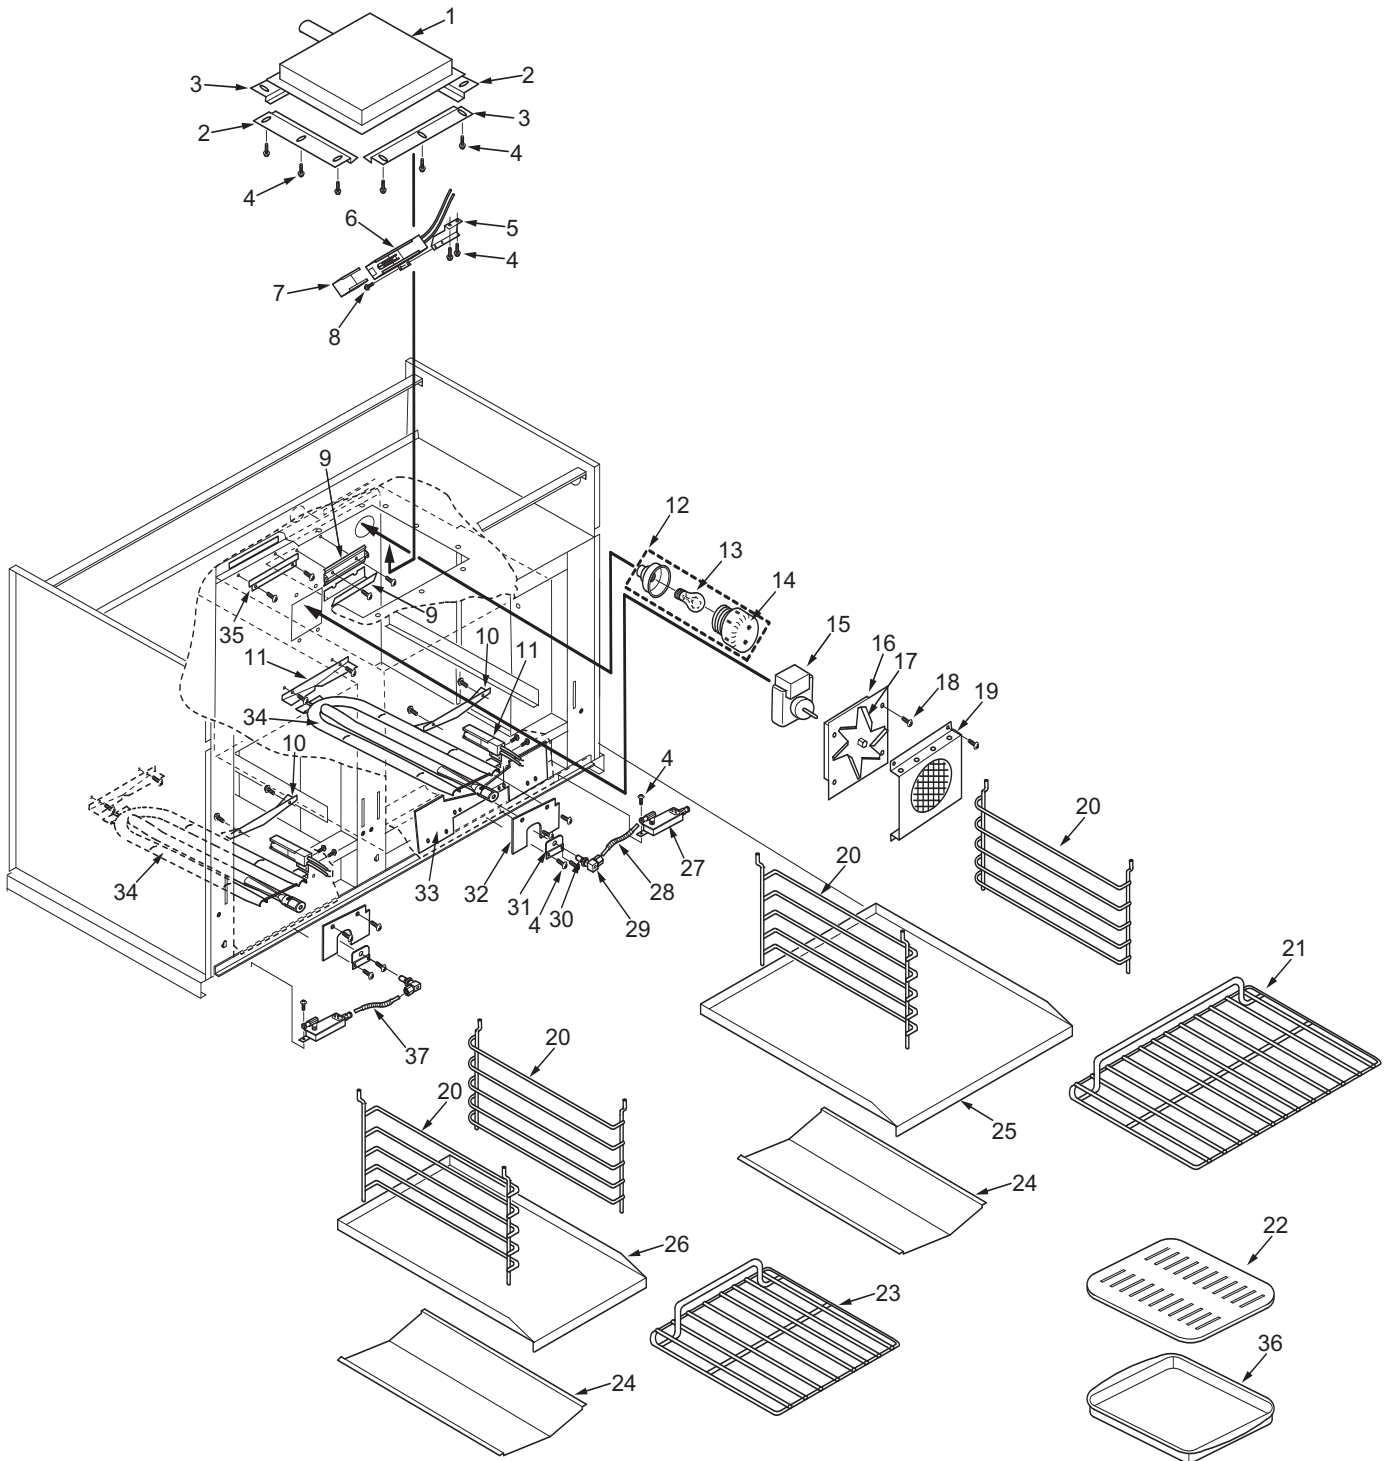

48" Range Oven View

48" Range Rear Parts List

<u>Ref #</u>	<u>Part #</u>	<u>Description</u>
1	809243	Cord, Power
2	719393	Elbow, 3/8" x 3/8"
3	730230	Screw #8-32 x 3/8"
4	803166	Flex Tubing Service Package 3/8" x 6"
5	812106	Valve, Broiler Safety
6	766542	Bracket, Safety Valve-Relay
7	787250	Bracket, Spark Module
8	809420	Module, Spark, Single Point
9	730228	Screw #10-24 x 1/2" Phillips
10	786776	Box, Flue Assembly
11	786835	Box, Flue Center Assembly
12	722383	Relay, Fan
13	730239	Screw #8 x 3/8"
14	809416	Module, Spark 6 Point
	809417	Module, Spark 4 Point
15	800246	Washer, Flat, Teflon
16	811868	Panel, Module Range
17	766482	Cover, Blower Motor, Range
18	766593	Angle, Wall Brace
19	786650	Brace, Rear Bottom, 48" Range
21	719503	Plate, Face Electrical Box
22	719068	Bushing, 3/4" NPT X 1/2" NPT
20	719502	Box, Electrical
23	719049	Elbow, 3/4" NPT X 3/4" NPT
	801457	Elbow 1/2" x 1/2"
24	713494	Nipple, 3/4" x 22", Large
	801456	Nipple, 1/2" x 22-3/4"
25	786768	Bracket, Manifold Support
26	801459	Nipple, 1/2" x 3-1/2"
27	721030	Gasket, Red Rubber
28	722278	Elbow, Adapter Compression
29	800259	Orifice, W/ELB Broil Natural (Stamp #48)
	800057	Orifice, IR Broil (LP) 1.181MM (Stamp #56)
		<u>Not Shown</u>
	800247	Silicone, Red High Temp.