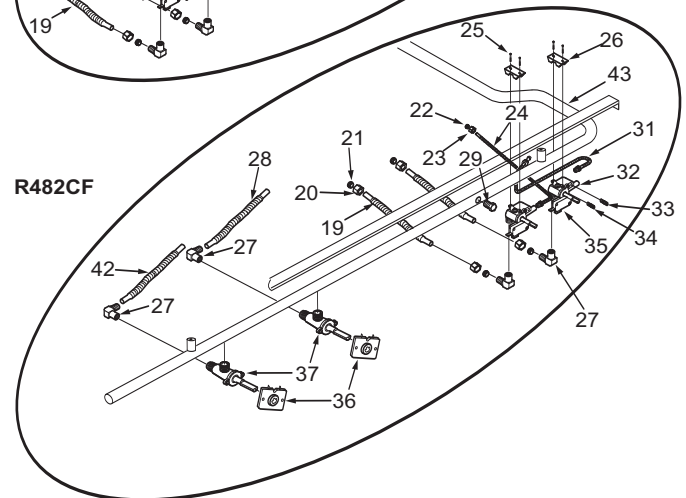

48" Rangetop Manifold Parts List (2 of 2)

Ref #	Part #	Description	Ref #	Part #	Description
1	768318	Bracket, Access	25	720885	Bracket, Valve Mounting
2	809418	Module, Spark +4 Point	26	722133	Screw, Hex Head
	809420	Module, Spark 0+1 Tech	27	719393	Elbow, Brass 3/8"
3	730228	Screw #10-24 x 1/2"	28	803166	Flex Tubing Service Pkg 3/8" x 6"
4	723350	Regulator, 3/4" Convertible	29	719370	Plug, Hex Head, 1/8"
	801358	Regulator, 1/2" Convertible	30	804435	Manifold (RT484DC, RT484F)
5	NLA		31	801936	Flex Tubing Service Pkg 3/16"x16"
6	NLA		32	809153	Burner Valve & Switch Assy, Nat
7	769122	Channel, Electrical		809154	Valve, Burner, LP Gas
8	NLA		33	800892	Orifice, Bypass Inner, Natural Gas
9	809243	Cord, Power		800055	Orifice, Bypass Inner, LP Gas
10	804189	Nipple, .50 X2.5 LG Black Pipe	34	800884	Orifice, Bypass Outer, Natural Gas
11	801457	Elbow, 1/2"Npt x 1/2"Npt		800054	Orifice, Bypass Outer, LP Gas
12	787420	Channel, Rear	35	807141	Valve, Switch
13	711302	Nipple, 1/2" x 5"	36	713810	Switch, Valve Ignition
14	719033	Union, 1/2" Black	37	722413	Valve, Brass
15	787419	Channel, Front	38	722223	Tubing, Flexible, 3/8 x 24"
16	722270	Rivet, Pop 3/16" Alum Multigrip	39	722278	Elbow, Adapter, Compression
17	800023	10-1/2" Riser Package, Rt36	40	804434	Manifold (RT484CG)
18	804406	Panel, Rear	41	720330	Valve, Shut Off, Oven
19	803171	Flex Tubing Service Pkg 5/16"x14"	42	803167	Flex Tubing Service Pkg 3/8"x12"
20	807677	Nut, Compress Brass	43	804437	Manifold (RT482CF)
21	807667	Ferrule, Sleeve Brass			
22	720888	Fitting, 3/16"			
23	807665	Ferrule, 3/16"			
24	801937	Flex Tubing Service Pkg 3/16"x27"			

Not Shown

800179	Wiring Harness RT484DC
800178	Wiring Harness RT484CG
800181	Wiring Harness RT484F
800182	Wiring Harness RT482CF
714748	Riser, Insulation, 1/8" x 17" x 44"
803877	Riser, Back Panel Assy
803881	Riser, Front Panel Assy
800002	Regular Trim Strip Package, RT48
800003	Island Trim Strip, Lh & Rh, RT48
763049	Strip Filler, Left Hand
763050	Strip Filler, Right Hand
762214	Panel, Back
762212	Strip, Back Filler

48" Rangetop Manifold View (2 of 2)

**NOTE: SEE PRECEDING PAGE FOR
ADDITIONAL 48" RANGETOP
MANIFOLD VIEWS**