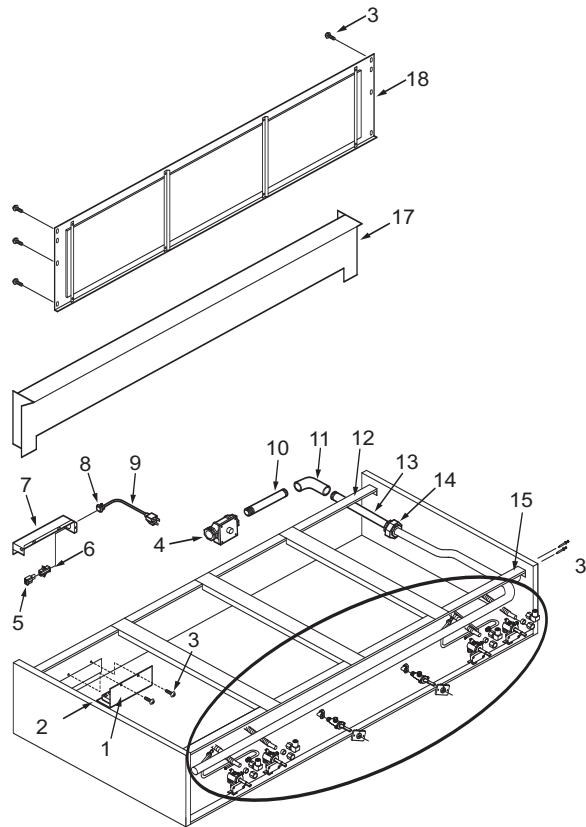

48" Rangetop Manifold Parts List (2 of 2)

Ref #	Part #	Description	Ref #	Part #	Description
1	768318	Bracket, Access	25	720885	Bracket, Valve Mounting
2	809418	Module, Spark +4 Point	26	722133	Screw, Hex Head
	809420	Module, Spark 0+1 Tech	27	719393	Elbow, Brass 3/8"
3	730228	Screw #10-24 x 1/2"	28	803166	Flex Tubing Service Pkg 3/8" x 6"
4	723350	Regulator, 3/4" Convertible	29	719370	Plug, Hex Head, 1/8"
	801358	Regulator, 1/2" Convertible	30	804435	Manifold (RT484DC, RT484F)
5	NLA		31	801936	Flex Tubing Service Pkg 3/16"x16"
6	NLA		32	809153	Burner Valve & Switch Assy, Nat
7	769122	Channel, Electrical		809154	Valve, Burner, LP Gas
8	NLA		33	800892	Orifice, Bypass Inner, Natural Gas
9	809243	Cord, Power		800055	Orifice, Bypass Inner, LP Gas
10	804189	Nipple, .50 X2.5 LG Black Pipe	34	800884	Orifice, Bypass Outer, Natural Gas
11	801457	Elbow, 1/2"Npt x 1/2"Npt		800054	Orifice, Bypass Outer, LP Gas
12	787420	Channel, Rear	35	807141	Valve, Switch
13	711302	Nipple, 1/2" x 5"	36	713810	Switch, Valve Ignition
14	719033	Union, 1/2" Black	37	722413	Valve, Brass
15	787419	Channel, Front	38	722223	Tubing, Flexible, 3/8 x 24"
16	722270	Rivet, Pop 3/16" Alum Multigrip	39	722278	Elbow, Adapter, Compression
17	800023	10-1/2" Riser Package, Rt36	40	804434	Manifold (RT484CG)
18	804406	Panel, Rear	41	720330	Valve, Shut Off, Oven
19	803171	Flex Tubing Service Pkg 5/16"x14"	42	803167	Flex Tubing Service Pkg 3/8"x12"
20	807677	Nut, Compress Brass	43	804437	Manifold (RT482CF)
21	807667	Ferrule, Sleeve Brass			
22	720888	Fitting, 3/16"			
23	807665	Ferrule, 3/16"			
24	801937	Flex Tubing Service Pkg 3/16"x27"			

Not Shown

800179	Wiring Harness RT484DC
800178	Wiring Harness RT484CG
800181	Wiring Harness RT484F
800182	Wiring Harness RT482CF
714748	Riser, Insulation, 1/8" x 17" x 44"
803877	Riser, Back Panel Assy
803881	Riser, Front Panel Assy
800002	Regular Trim Strip Package, RT48
800003	Island Trim Strip, Lh & Rh, RT48
763049	Strip Filler, Left Hand
763050	Strip Filler, Right Hand
762214	Panel, Back
762212	Strip, Back Filler

48" Rangetop Manifold View (2 of 2)

**NOTE: SEE PRECEDING PAGE FOR
ADDITIONAL 48" RANGETOP
MANIFOLD VIEWS**