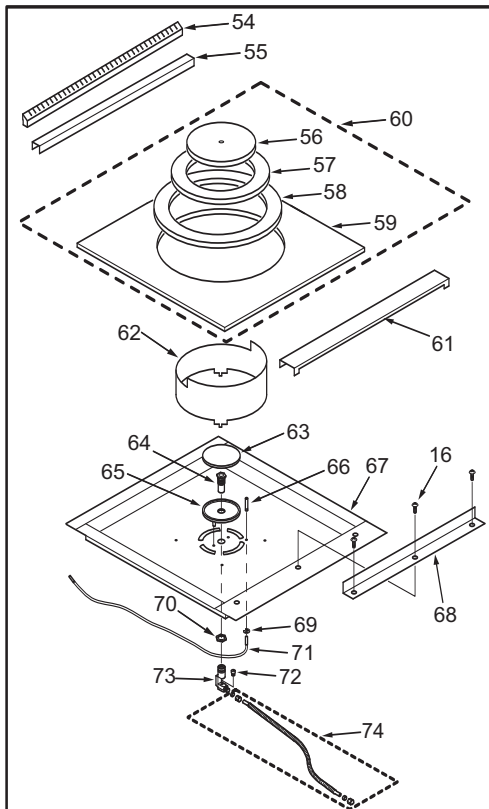

60" Range Top View

Surface Burner

IR Charbroiler

IR Griddle

French Top

60" Range Front Panel Parts List (1 of 2)

<u>Ref #</u>	<u>Part #</u>	<u>Description</u>
1	766543	Baffle, Broiler 30" Range
2	720690	Seal, Door Top (See SN Break)
	803809	Gasket, Door 30" (See SN Break)
3	720692	Seal, Door Side (See SN Break)
	803809	Gasket, Door 30" (See SN Break)
4	730513*	Nut, Hex 3/8-16
5	730311*	Washer, Lock
6	718195*	Bolt, Trunion
	803579*	Bolt, Trunion, Offset
	730310*	Washer, Trunion Shim
7	730228	Screw #10-24 x 1/2"
8	720691	Seal, Door Bottom (See SN Break)
	803809	Gasket, Door 30" (See SN Break)
9	721013	Leg, Range, 3"
10	803436	Caster Dual Wheel 2"
11	730239	Screw #8-32 x 3/8"
12	722713	Label, Light Switch
13	722712	Label, Fan Switch
14	714902	Thermostat, Oven
15	805787	Thermostat, Griddle
16	787540	Panel, Front (See SN Breaks)
	801093	Panel, Front R606CG Also need to order # 722713 and # 722712 (See SN Breaks)
17	715142	Terminal, Command Dummy
18	722564	Shield, Switch Terminal
19	720816	Switch, Oven Light
20	720815	Switch, Oven Fan
21	720879	Knob, Control, Red (See SN Breaks)
	801312	Knob, Surface Burner Valve, Red
	720880	Knob, Control, Black (See SN Breaks)
	801313	Knob, Surface Burner Valve, Black
22	718146	Bezel, Oven Thermostat (See SN Breaks)
	801348	Bezel, W/Tick Mark (See SN Breaks)
23	720818	Knob, Oven, Red (See SN Breaks)
	801308	Knob, Oven Therm, W/ Broil, Red See SN Breaks)
	720819	Knob, Oven, Black (See SN Breaks)
	801309	Knob, Oven Therm, W/ Broil, Black (See SN Breaks)
24	721014	Knob, Thermostat Griddle, Red (See SN Breaks)
	801310	Knob, Thermostat Griddle, Red (See SN Breaks)
	721015	Knob, Thermostat Griddle, Black See SN Breaks)
25	730076	Screw #6-32 x 1/4"
26	721017	Knob, Charbroiler, Red (See SN Breaks)
	801306	Knob, Charbroiler/French To, Red (See SN Breaks)
	721018	Knob, Charbroiler, Black (See SN Breaks)
	801307	Knob, Charbroiler/French Top, Black (See SN Breaks)
27	801347	Bezel, Rear (See SN Breaks)
28	801346	Bezel, Front (See SN Breaks)
29	720017	Light, Indicator, Red, Oven
30	787536	Panel, Front, 6OB & 22" Charbroil (See SN Breaks)
	801091	Panel, Front R606DC Also need to order # 722713 and # 722712 (See SN Breaks)
31	787534	Panel, Front, 6OB & 22" Griddle (See SN Breaks)
	801090	Panel, Front R606DG Also need to order # 722713 and # 722712 (See SN Breaks)