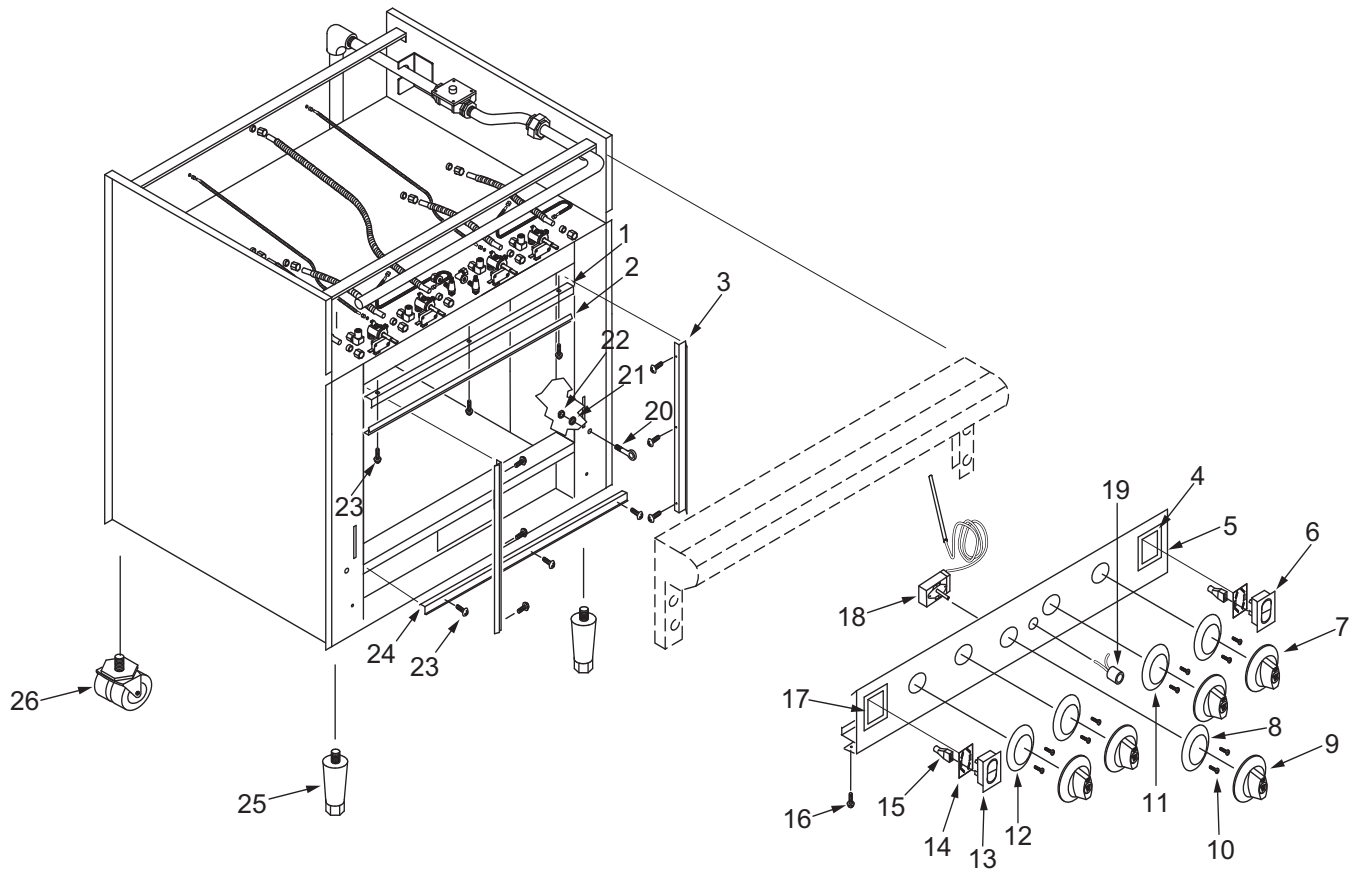

30" Range Front Panel View

30" Range Manifold Parts List

<u>Ref #</u>	<u>Part #</u>	<u>Description</u>
1	803171	Flex Tubing Service Package 5/16" x 14"
2	807667	Ferrule, Sleeve Brass, 5/16"
3	807677	Nut, Compress Brass, 5/16"
4	801937	Flex Tubing Service Package 3/16" x 27"
5	803172	Flex Tubing Service Package 3/8" x 42"
6	714361	Connector, 3/8"
7	722133	Screw, Hex Head
8	720885	Bracket, Valve Mounting
9	804417	Manifold (R304)
10	801936	Flex Tubing Service Package 3/16" x 16"
11	800892	Orifice, Bypass Inner, Natural Gas
	800055	Orifice, Bypass Inner, LP Gas
12	800884	Orifice, Bypass Outer, Natural Gas
	800054	Orifice, Bypass Outer, LP Gas
13	809153	Burner Valve & Switch Assy, Nat
	809154	Valve, Burner, LP Gas
14	807141	Valve, Switch
15	720330	Valve, Shut Off, Oven
16	719393	Elbow, Brass 3/8"
17	722278	Elbow, Adapter, Compression
18	719370	Plug, Hex Head, 1/8"
19	807668	Ferrule, 3/8"
20	807678	Nut, 3/8"
21	807665	Ferrule, 3/16"
22	720888	Fitting, 3/16"
23	723350	Regulator, 3/4" Convertible
	801358	Regulator, 1/2" Convertible
24	722832	Pipe, Offset
25	719033	Union, 1/2" Black
26	803169	Flex Tubing Service Package 3/8" x 48"
27	807678	Nut, Compressed Brass, 3/8"
28	807668	Ferrule, Sleeve, Brass 3/8"
29	786977	Shield, Corner Wire

Not Shown

806376	Wiring Harness, Manifold R304
806377	Wiring Harness, Rear R304
810521	Harness Rpl Component, R304