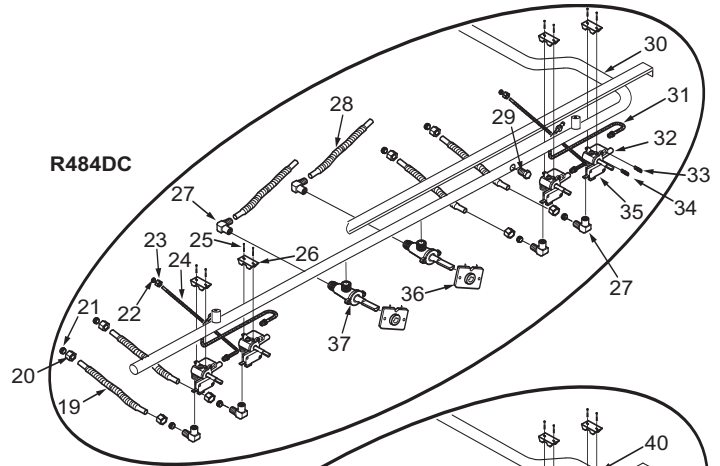

48" Rangetop Manifold Parts List (2 of 2)

Ref #	Part #	Description	Ref #	Part #	Description
1	768318	Bracket, Access	25	720885	Bracket, Valve Mounting
2	809418	Module, Spark +4 Point	26	722133	Screw, Hex Head
	809420	Module, Spark 0+1 Tech	27	719393	Elbow, Brass 3/8"
3	730228	Screw #10-24 x 1/2"	28	803166	Flex Tubing Service Pkg 3/8" x 6"
4	723350	Regulator, 3/4" Convertible	29	719370	Plug, Hex Head, 1/8"
	801358	Regulator, 1/2" Convertible	30	804435	Manifold (RT484DC, RT484F)
5	NLA		31	801936	Flex Tubing Service Pkg 3/16"x16"
6	NLA		32	809153	Burner Valve & Switch Assy, Nat
7	769122	Channel, Electrical		809154	Valve, Burner, LP Gas
8	NLA		33	800892	Orifice, Bypass Inner, Natural Gas
9	809243	Cord, Power		800055	Orifice, Bypass Inner, LP Gas
10	804189	Nipple, .50 X2.5 LG Black Pipe	34	800884	Orifice, Bypass Outer, Natural Gas
11	801457	Elbow, 1/2"Npt x 1/2"Npt		800054	Orifice, Bypass Outer, LP Gas
12	787420	Channel, Rear	35	807141	Valve, Switch
13	711302	Nipple, 1/2" x 5"	36	713810	Switch, Valve Ignition
14	719033	Union, 1/2" Black	37	722413	Valve, Brass
15	787419	Channel, Front	38	722223	Tubing, Flexible, 3/8 x 24"
16	722270	Rivet, Pop 3/16" Alum Multigrip	39	722278	Elbow, Adapter, Compression
17	800023	10-1/2" Riser Package, Rt36	40	804434	Manifold (RT484CG)
18	804406	Panel, Rear	41	720330	Valve, Shut Off, Oven
19	803171	Flex Tubing Service Pkg 5/16"x14"	42	803167	Flex Tubing Service Pkg 3/8"x12"
20	807677	Nut, Compress Brass	43	804437	Manifold (RT482CF)
21	807667	Ferrule, Sleeve Brass			
22	720888	Fitting, 3/16"			
23	807665	Ferrule, 3/16"			
24	801937	Flex Tubing Service Pkg 3/16"x27"			

Not Shown

800179	Wiring Harness RT484DC
800178	Wiring Harness RT484CG
800181	Wiring Harness RT484F
800182	Wiring Harness RT482CF
714748	Riser, Insulation, 1/8" x 17" x 44"
803877	Riser, Back Panel Assy
803881	Riser, Front Panel Assy
800002	Regular Trim Strip Package, RT48
800003	Island Trim Strip, Lh & Rh, RT48
763049	Strip Filler, Left Hand
763050	Strip Filler, Right Hand
762214	Panel, Back
762212	Strip, Back Filler

48" Rangetop Manifold View (2 of 2)

**NOTE: SEE PRECEDING PAGE FOR
ADDITIONAL 48" RANGETOP
MANIFOLD VIEWS**