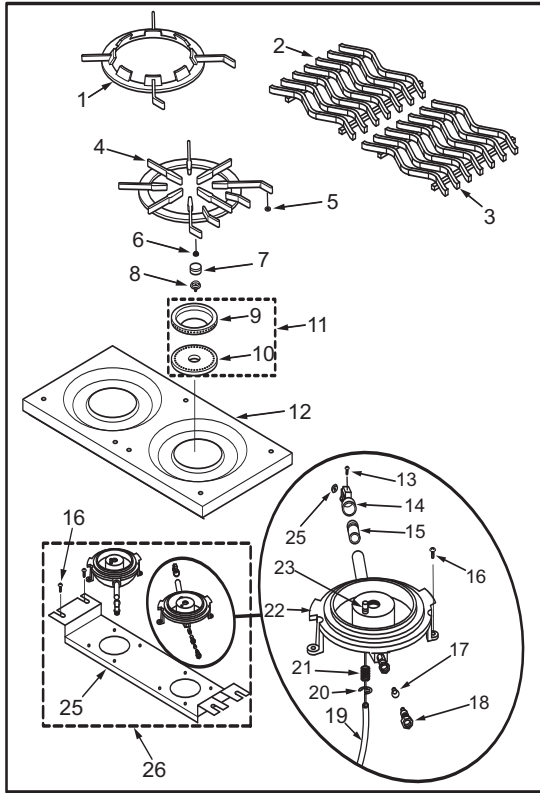

60" Range Top View

Surface Burner