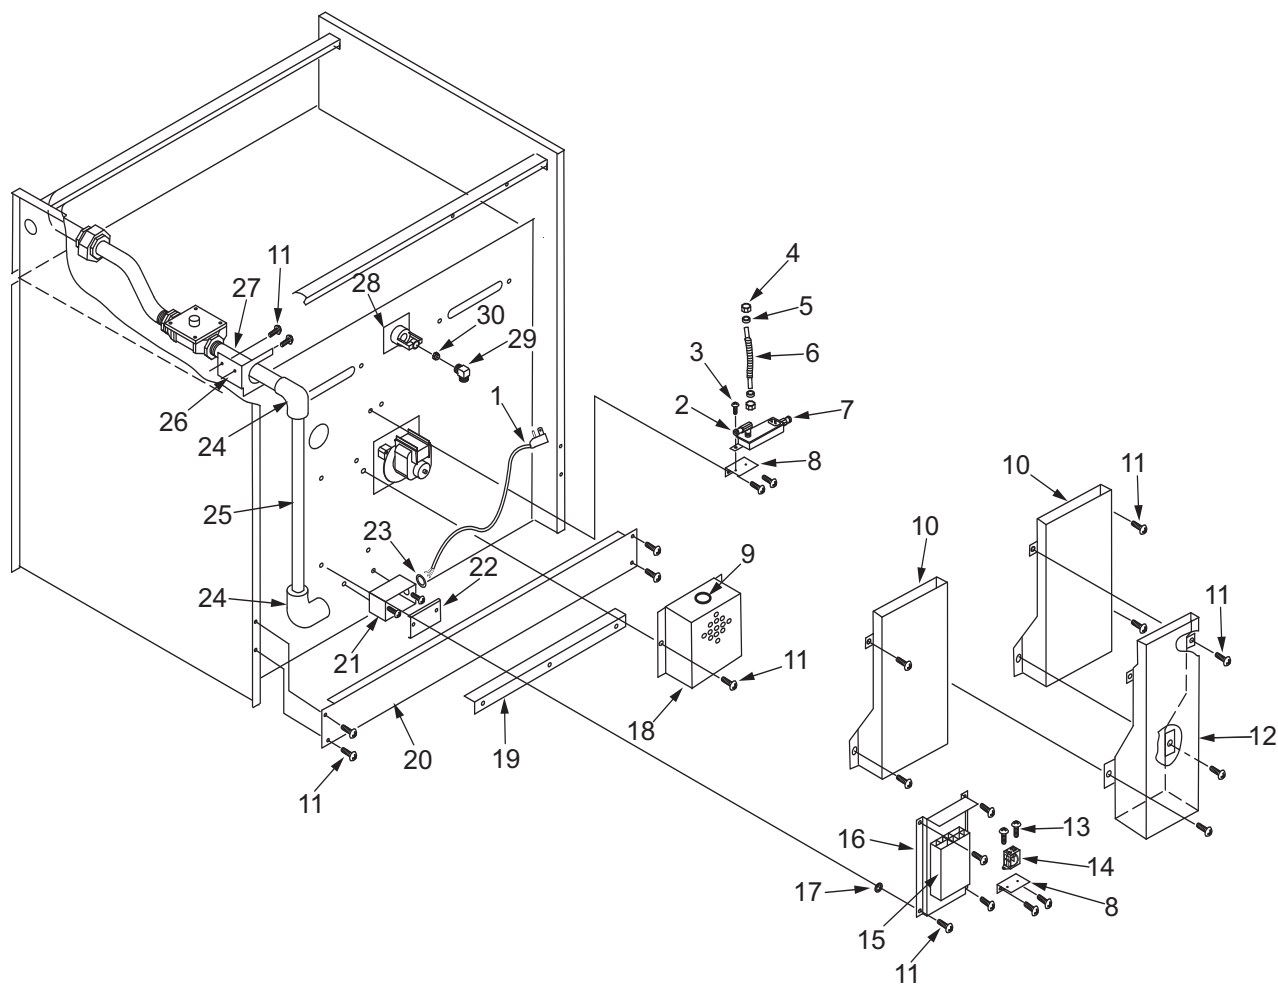

36" Range Rear View

48" Range Door and Riser Parts List

<u>Ref #</u>	<u>Part #</u>	<u>Description</u>	<u>Ref #</u>	<u>Part #</u>	<u>Description</u>
1	787626	Strip, Filler (Island Trim)	20	719628	Bracket, Belly Bar RH
2	722791	Handle, 18" Oven Door	21	719627	Bracket, Belly Bar LH
3	722862	Trim, J Oven Door, Small	22	720770	Handle, Oven Door, 30" Range
4	803864	Spacer, Door 18" Range	23	800925	Logo, Wolf New
5	*Special Order	Order, Call Factory Parts Department, Door, Oven, Assy. 18	24	730509	Clip, Tinnerman
6	809814	Panel, Back 48" Range	25	730335	Washer, Lock #10
7	730228	Screw, #10-24 x 1/2"	26	730028	Screw, #10-24 x 1"
8	769576	Liner, Door Assy 30"	27	722424	Trim, J Oven Window Lg.
	802809	Liner, Door Assy 30" (See SN Breaks)	28	803863	Spacer, Door, 30" Range
9	720814	Window, Oven Door Lg.	29	714589	Ring, Retaining
10	723296	Clip, Oven Glass Retainer	30	719287	Pin, Door Hinge
11	722328	Glass, Oven Door	31	802808	Hinge, Door Stiffener Support Assy, Lh
12	800635	30" Door Insulation	32	*Special Order	Order, Call Factory Parts Department Door, Oven, Assy. 30"
13	766374	Hinge, Door Stiffener Support Assy, Rh	33	786644	Liner, Door Assy, 18" Range (See SN Breaks)
	802807	Hinge, Door Stiffener Support Assy, Rh		802810	Liner, Door Assy, 18" Range (See SN Breaks)
14	800636	36" Door Insulation	34	722774	Window, Oven Door, Small
15	730141	Screw, 1/4-20" x 1/2"	35	722859	Glass Oven Door, Small
16	730308	Washer, Lock 1/4	36	800634	18" Door Insulation
17	787592	Channel Door Spacer	37	800634	18" Door Insulation
18	730239	Screw, #8 x 3/8"	38	786643	Skin, Door S/S, 18" Range
19	769565	Skin, Door SS, 30" Range (See SN Breaks)		786642	Skin, Black Door, 18" Range
	800983	Skin, Door SS, 30" Range (See SN Breaks)	39	722791	Handle, 18" Oven Door
	769564	Skin, Door Black, 30" Range	40	722862	Trim, J Oven Door, Small
			41	803864	Spacer, Door 18" Range
			42	*Special Order	Order, Call Factory Parts Department, Door, Oven, Assy. 18

NOTE: Door and door components prior to serial number 17000000. See page 36 & 37 for door and door components starting with serial number 17000000.

Not Shown

806663 Riser 5-R48
800017 Riser 10-R48
800021 Riser 20-R48