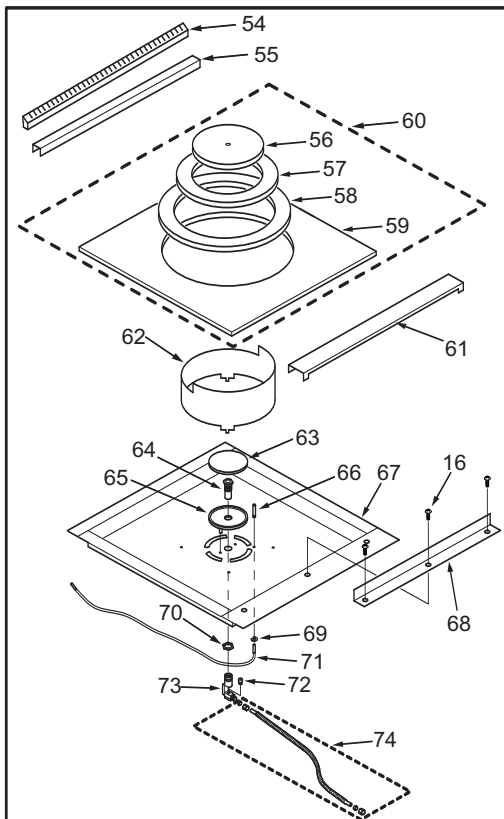

48" Rangetop Top & Dress Panels View

Surface Burner

IR Charbroiler

IR Griddle

French Top

48" Rangetop Front Panel Parts List (1 of 2)

<u>Ref #</u>	<u>Part #</u>	<u>Description</u>
1	787409	Panel, Front SB488 (See SN Breaks)
	806285	Panel, Front RT488 (See SN Breaks)
2	730239	Screw #8-32 x 3/8"
3	801346	Bezel, Front (See SN Breaks)
4	801347	Bezel, Rear (See SN Breaks)
5	720879	Knob, Control, Red (See SN Breaks)
	801312	Knob, Surface Burner Valve, Red
	720880	Knob, Control, Black (See SN Breaks)
	801313	Knob, Surface Burner Valve, Black
6	730076	Screw #6-32 x 1/4"
7	730509	Clip, Tinnerman
8	800924	Wolf Logo
9	787410	Panel, Front SB486B (See SN Breaks)
	806286	Panel, Front RT486C (See SN Breaks)
10	721017	Knob, Charbroiler/French Top, Red (See S/N Breaks)
	801306	Knob, Charbroiler/French Top, Red (See S/N Breaks)
	721018	Knob, Char/French Top, Black (See S/N Breaks)
	801307	Knob, Char/French Top, Black (See S/N Breaks)
11	718146	Bezel, Thermostat
	801348	Bezel, W/Tick Mark
12	787411	Panel, Front SB486G (See SN Breaks)
	806287	Panel, Front RT486G (See SN Breaks)
13	805787	Thermostat, Griddle
14	720017	Light, Indicator, Red
15	721014	Knob, Thermostat w/Griddle, Red (See S/N Breaks)
	801310	Knob, Thermostat w/Griddle, Red (See S/N Breaks)
	721015	Knob, Thermostat w/Griddle, Black
	801311	Knob, Thermostat w/Griddle, Black (See S/N Breaks)
16	787414	Panel, Front SB484DG (See SN Breaks)
	806290	Panel, Front RT484DG (See SN Breaks)