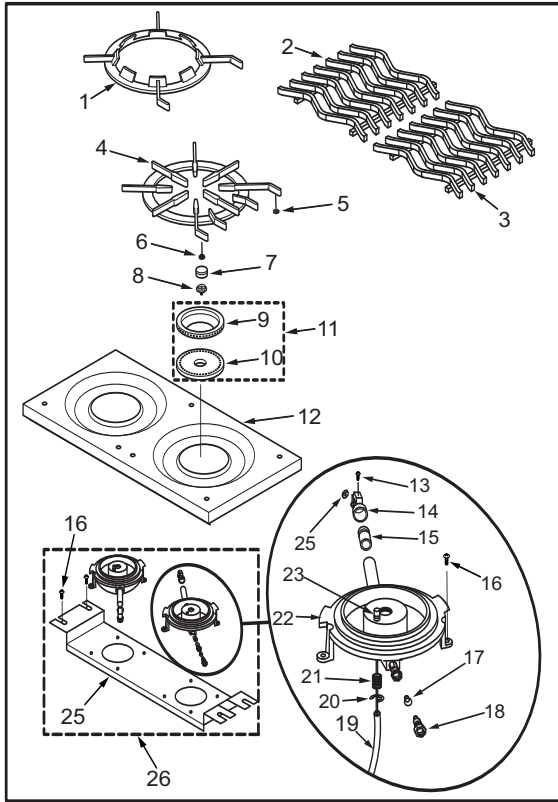

48" Rangetop Top & Dress Panels View

Surface Burner