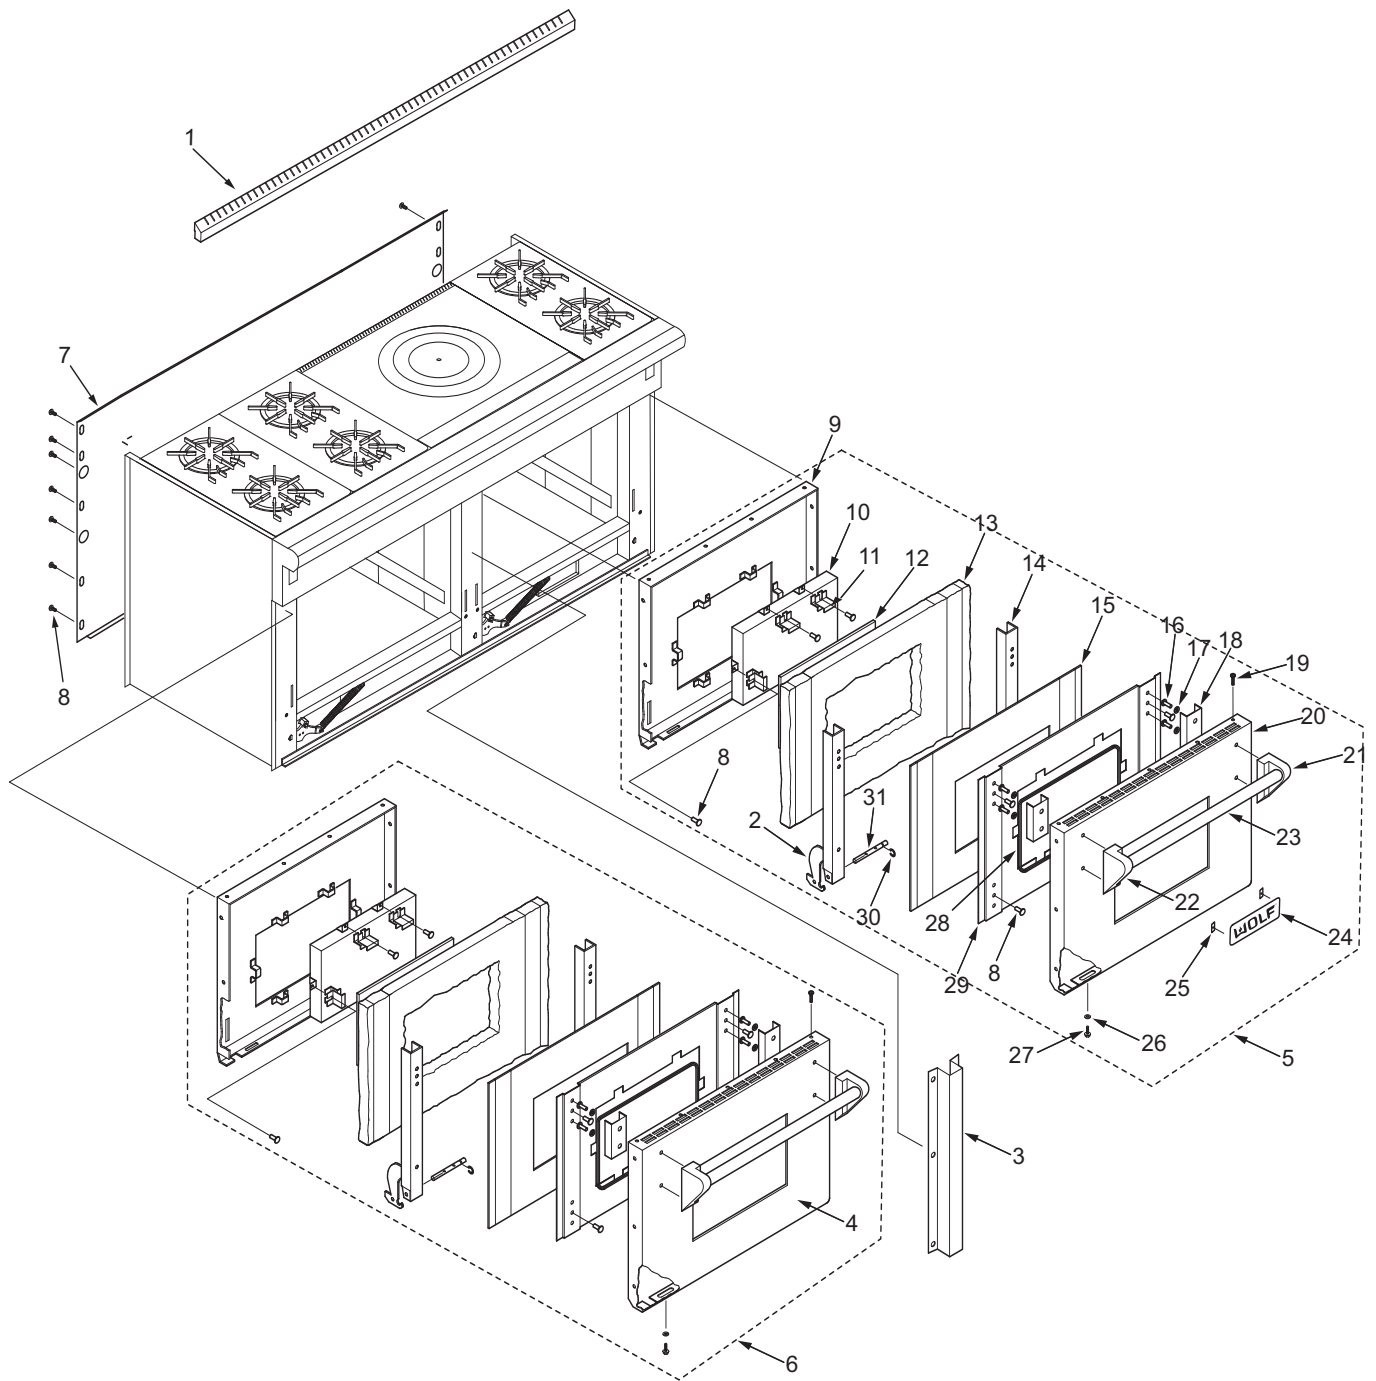

60" Range Door and Riser View

60" Range Door Parts List (Starting with Serial Number 17000000)

<u>Ref #</u>	<u>Part #</u>	<u>Description</u>
1		*Special Order, Call Factory Parts Department Door, Oven Assy, 30" Door Assy. SS
2	809654	Liner, 30" Door-Range, SVCE
3	809637	Hinge Hydraulic, SVCE
4	809649	Hinge, Spring, SVCE
5	809667	Clip, Oven Glass Retainer, SVCE
6	730228	Screw, #10-24 x 1/2"
7	809651	Window, Oven Door Large, SVCE
8	809664	Glass, Oven Door, Large, SVCE
9	809653	Insulation, Blkt, 30", SVCE
10	809639	Bracket Assy, End Cap, Range, SVCE
11	730141	Screw, 1/4-20" x 1/2"
12	809640	Handle End Cap, Right, SVCE
13	809641	Handle End Cap, Left, SVCE
14	804396	8-32x .375 Set Screw
15	809650	Handle Bar, 30", SVCE
16	800925	Logo, Wolf, Large
17	809647	Door, Skin - 30" Logo Assy, SVCE
18	809663	J-Trim, Oven Window Lg, SVCE
19	809652	Baffle, 30" Door - Range SVCE
20	803273	Pin, Pilot
21	809373	Retainer, Hinge, SVCE
22	730239	Screw, #8x3/8"
23	803372	#10-16 X 1/2" Screw CR Truss HD
	804789	Washer, Fiber
24	801541	8-18 X 1/2" Screw TYPE B H/W/HD
25	809655	Door, Skin - 30" No Logo Assy, SVCE
26		*Special Order, Call Factory Parts Department Door Assy. 30" W/O Logo SS

NOTE: Door and door components starting with serial number 17000000. See page 54 & 55 for door and door components prior to serial number 17000000.