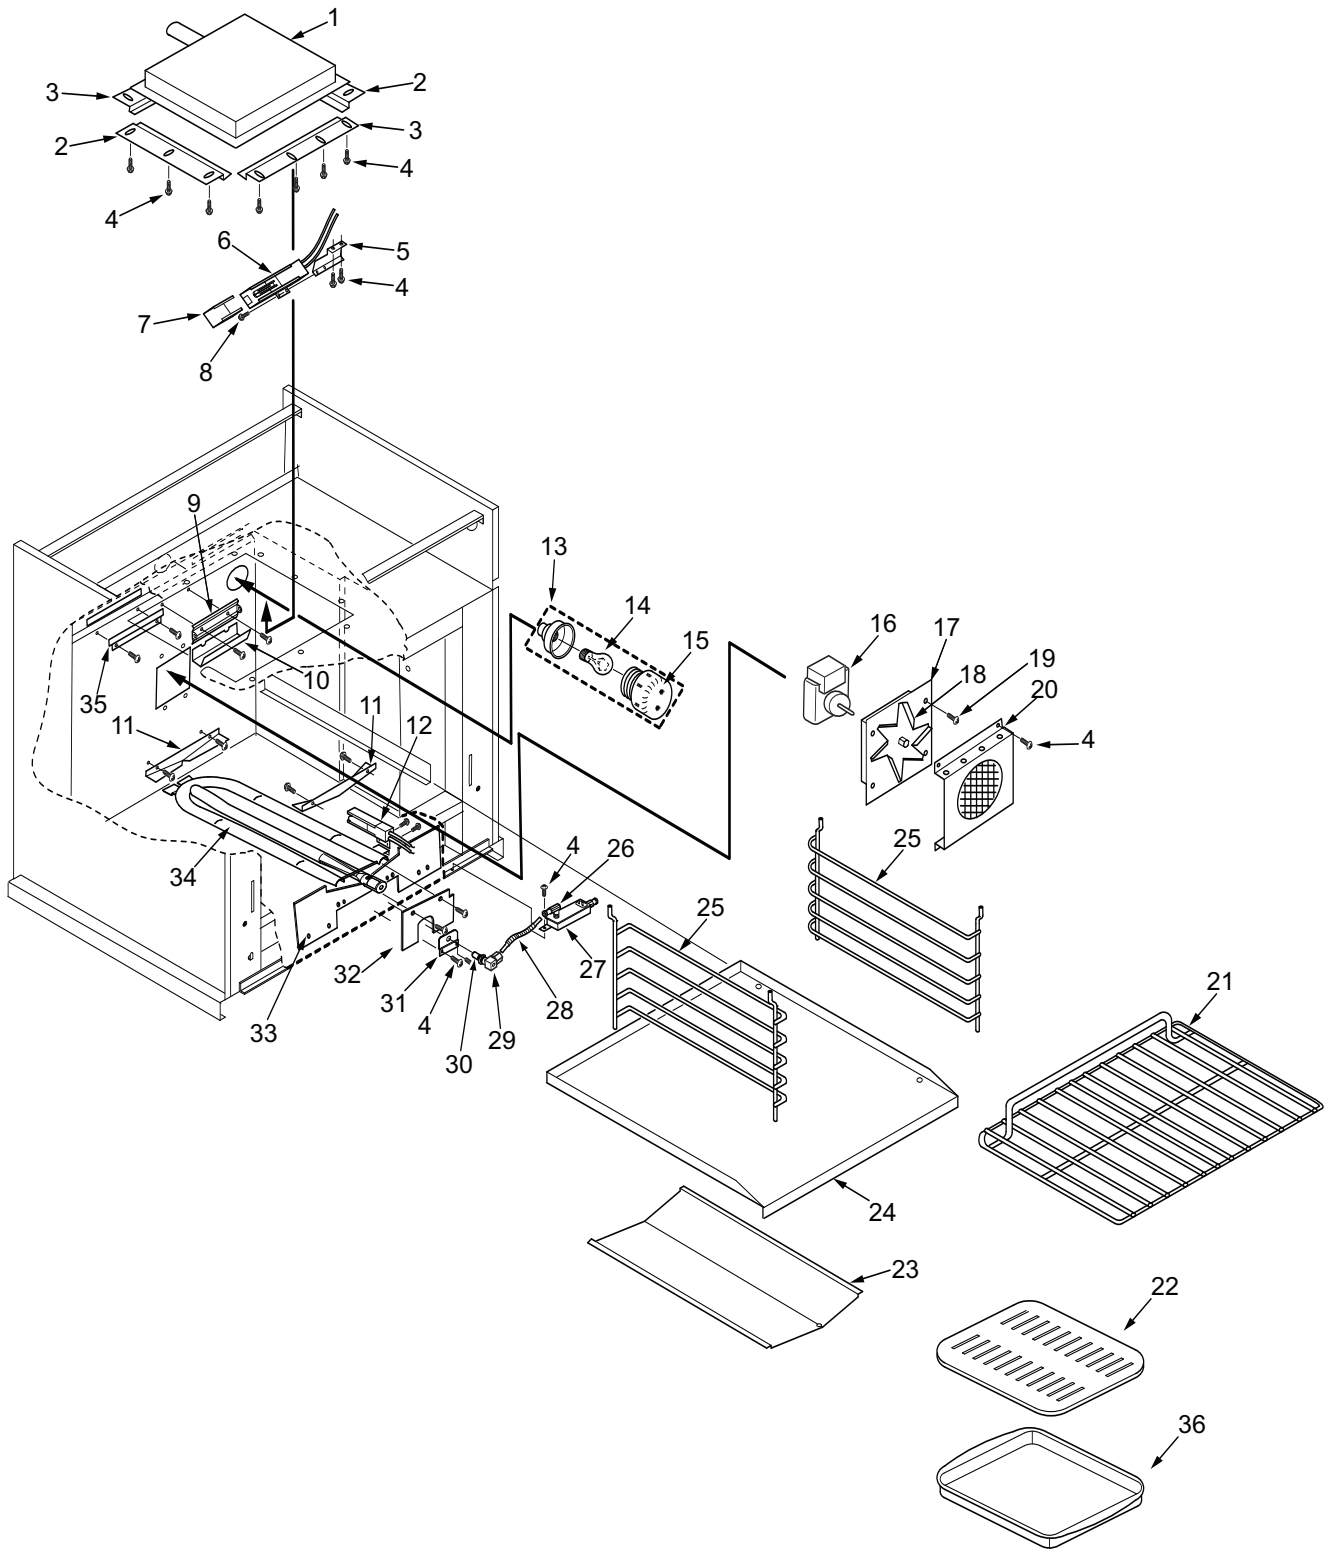

30" Range Oven View

30" Range Rear Parts List

<u>Ref #</u>	<u>Part #</u>	<u>Description</u>
1	809243	Cord, Power
2	719393	Elbow, 3/8" x 3/8"
3	730230	Screw #8-32 x 3/8"
4	807678	Ferrule, Sleeve 3/8"
5	807668	Nut, Compress
6	803166	Flex Tubing Service Package 3/8" x 6"
7	812106	Valve, Broiler Safety
8	766542	Bracket, Safety Valve-Relay
9	719068	Bushing, Snap
10	786776	Box, Flue Assembly
11	730228	Screw #10-24 x 1/2" Phillips
12	786835	Box, Flue Center Assembly
13	730239	Screw #8 x 3/8"
14	722383	Relay, Fan
15	809417	Module, Spark 4 Point
16	811868	Panel, Module Range
17	800246	Washer, Flat, Teflon
18	766482	Cover, Blower Motor, Range
19	766593	Angle, Wall Brace
20	766458	Brace, Rear Bottom
21	719502	Box, Electrical
22	719503	Plate, Face Electrical Box
23	713813	Connector, 3/8", Power Cord
24	719049	Elbow, 3/4" X 3/4"
	801457	Elbow, 1/2" x 1/2"
25	713494	Nipple, 3/4" x 22 3/4"
	801456	Nipple, 1/2" x 22 3/4"
26	786768	Bracket, Manifold Support
27	801459	Nipple, 1/2" x 3/2"
28	721030	Gasket, Red Rubber
29	722278	Elbow, Adapter Compression
30	800259	Orifice, W/ELB Broil Natural (Stamp #48)
	800057	Orifice, IR Broil (LP) 1.181MM (Stamp #56)
		<u>Not Shown</u>
	800247	Silicone, Red High Temp.
	720809	Harness, Wiring