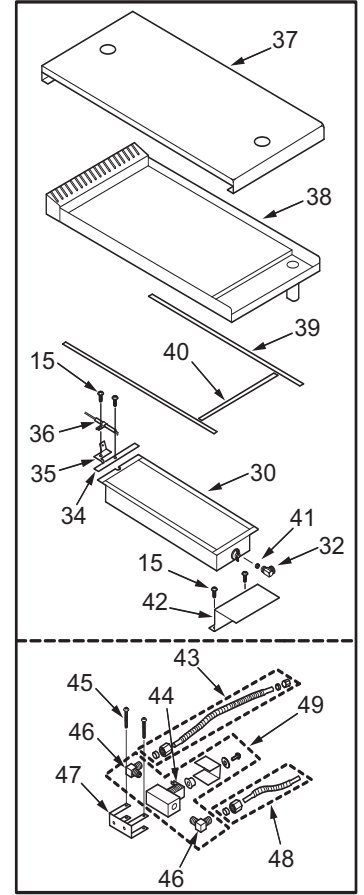

36" Range Top View

IR Griddle