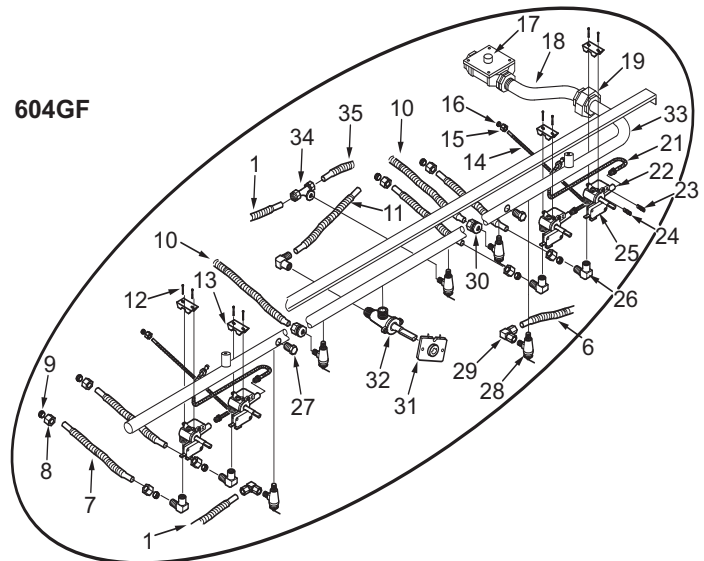

60" Range Manifold View (2 of 2)

**NOTE: SEE PRECEDING PAGE FOR
ADDITIONAL 60" RANGE
MANIFOLD VIEWS**

60" Range Oven Parts List

<u>Ref #</u>	<u>Part #</u>	<u>Description</u>
1	809157	Burner, Infrared Oven
2	801686	Bracket, Burner Left/Right
3	766592	Bracket, Burner Front/Rear
4	730228	Screw, #10-24 x 1/2"
5	801258	Bracket, Igniter, IR Range
6	723060	Igniter, Hot Surface
7	801690	Cover, Igniter Shield, Range
8	730230	Screw #8-32 x 3/8"
9	806873	Thermo Bulb Housing Assembly
10	806873	Thermo Bulb Housing Assembly
11	800120	Oven Deflector Rest
12	718601	Igniter, Norton
13	720696	Lamp, Oven Assembly
14	342766	Lamp, Oven 40w, 120v
15	720830	Lens
16	715221	Motor, Oven Fan
17	766451	Plug, Motor Mount
18	800628	Blade, Convection Fan
19	730229	Screw, #10-24 x 1-1/2"
20	766456	Cover, Blower Oven
21	720682	Rack, Guide
22	720683	Rack, Oven 30" Range
23	809669	Grill, Broiler Pan
24	766420	Deflector, Oven Bottom Range
25	766418	Panel, Oven Bottom 30" Range (See SN Break)
	807945	Panel Oven Bottom 30" (See SN Break)
26	812107	Valve, Oven Safety Single Hole
27	803166	Flex Tubing Service Package 6"
28	719385	Orifice Holder
29	800071	Orifice, Large Oven Natural Gas
	800059	Orifice, Large Oven LP
30	807734	Orifice Bracket, Range
31	766545	Baffle, Lower Front
	807861	Baffle, Lower Front
32	803973	Heatsink
33	803814	Burner Tube, Oven (See SN Break)
	807729	Buner Tube, Bake (See SN Break)
34	766546	Baffle, Flue Range
35	801258	Bracket, Igniter
36	719393	Elbow, Brass 3/8"
37	809668	Pan, Broiler