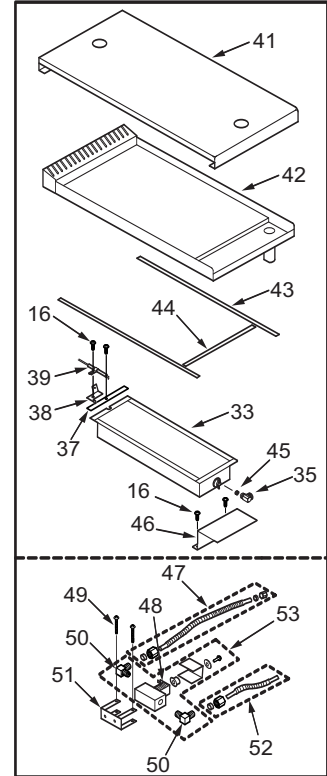

48" Range Top View

Surface Burner

IR Charbroiler

IR Griddle

French Top

48" Range Front Panel Parts List (1 of 2)

Ref #	Part #	Description	Ref #	Part #	Description
1	766543	Baffle, Broiler	26	720017	Light, Indicator, Red, Oven
2	720690	Seal, Door Top (See SN Break)	27	720951	Knob, Small Oven Thermostat Red (See SN Break)
	803809	Gasket, Door 30" (See SN Break)		801304	Knob, Oven, no/Broil, Red (See SN Break)
3	720692	Seal, Door Side (See SN Break)		720952	Knob, Sm. Oven Thermostat Black (See SN Break)
	803809	Gasket, Door 30" (See SN Break)		801305	Knob, Oven, no/Broil, Black (See SN Break)
4	730228	Screw #10-24 x 1/2"	28	730076	Screw #6-32 x 1/4
5	730513*	Nut, Hex Head	29	801347	Bezel, Rear (See SN Break)
6	730311*	Washer, Lock	30	801346	Bezel, Front (See SN Break)
7	718195*	Bolt, Trunion	31	722564	Terminal, Command Dummy Panel, Front - Also need to order #722713 and 722712 (See SN Break)
	803579*	Bolt, Trunion, Offset	32	786733	Panel, Front, R486C - Also need to order #722713 and 722712 (See SN Break)
	730310*	Washer, Trunion Shim		801083	Panel, Front, R486G - Also need to order #722713 and 722712 (See SN Break)
8	720691	Seal, Door Btm (See SN Break)	33	721017	Knob, Charbroiler Red (See SN Break)
	803809	Gasket, Door 30" (See SN Break)		801306	Knob, Char/French Top, Red (See SN Break)
9	722861	Seal, Door Bottom, 18" (See SN Break)		721018	Knob, Charboiler, Black (See SN Break)
	803811	Gasket, Door 18" (See SN Break)		801307	Knob, Char/French Top Valve, Black (See SN Break)
10	722860	Seal, Door Top 18" (See SN Break)	34	805787	Thermostat, Griddle
	803811	Gasket, Door 18" (See SN Break)	35	801084	Panel, Front, R486G - Also need to order #722713 and 722712 (See SN Break)
11	767670	Baffle, Broiler 18"	36	721014	Knob, Thermostat W/Griddle Red (See SN Break)
12	803436	Caster, Dual Wheel, 2"		801310	Knob, Griddle Thermostat, Red (See SN Break)
13	721013	Leg, Range, 3"		721015	Knob, Thermostat W/Griddle, Black (See SN Break)
14	730239	Screw #8-32 x 3/8"		801311	Knob, Griddle Thermostat, Black (See SN Break)
15	722713	Label, Light Switch	37	786741	Panel, Front - Also need to order #722713 and 722712 (See SN Break)
16	714982	Thermostat, Oven, Small		801087	Panel, Front, R484DG - Also need to order #722713 and 722712 (See SN Break)
17	714902	Thermostat, Oven w/Broil			
18	722712	Label, Fan Switch			
19	786731	Panel, Front, R488 - Also need to order #722713 and 722712 (See SN Break)			
	801082	Panel, Front, R488 - Also need to order #722713 and 722712 (See SN Break)			
20	715142	Shield, Switch Terminal			
21	720816	Switch, Oven Light			
22	720879	Knob, Surface Burner Valve, Red (See SN Break)			
	801312	Knob, Control, Red (See SN Break)			
	720880	Knob, Surface Burner Valve, Black (See SN Break)			
	801313	Knob, Surface Burner Valve, Black (See SN Break)			
23	720815	Switch, Oven, Fan			
24	720818	Knob, Oven Thermostat, Red (See SN Break)			
	801308	Knob, Oven W/Broil, Red (See SN Break)			
	720819	Knob, Oven Thermostat Black (See SN Break)			
	801309	Knob, Oven Therm, w/Broil, Black (See SN Break)			
25	718146	Bezel, Thermostat (See SN Break)			
	801348	Bezel, w/Tick Mark(See SN Break)			