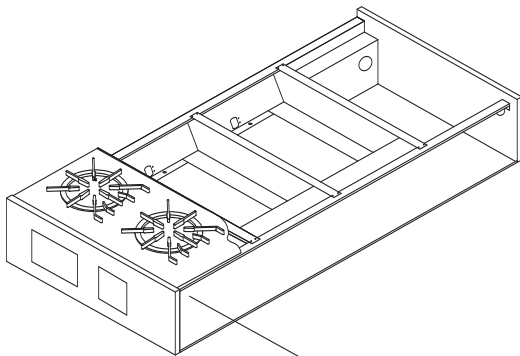

48" Rangetop Front Panel View (1 of 2)

**NOTE: SEE FOLLOWING PAGE FOR ADDITIONAL
48" RANGETOP FRONT PANEL VIEWS**

48" Rangetop Front Panel Parts List (2 of 2)

<u>Ref #</u>	<u>Part #</u>	<u>Description</u>
1	787413	Panel, Front SB484B (See SN Breaks)
	806289	Panel, Front RT484DC (See SN Breaks)
2	730239	Screw #8-32 x 3/8"
3	801346	Bezel, Front (See SN Breaks)
4	801347	Bezel, Rear (See SN Breaks)
5	720879	Knob, Control, Red (See SN Breaks)
	801312	Knob, Surface Burner Valve, Red
	720880	Knob, Control, Black (See SN Breaks)
	801313	Knob, Surface Burner Valve, Black
6	730076	Screw #6-32 x 1/4"
7	721017	Knob, Charbroiler/French Top, Red (See S/N Breaks)
	801306	Knob, Charbroiler/French Top, Red (See S/N Breaks)
	721018	Knob, Char/French Top, Black (See S/N Breaks)
	801307	Knob, Char/French Top, Black (See S/N Breaks)
8	718146	Bezel, Thermostat
	801348	Bezel, W/Tick Mark
9	730509	Clip, Tinnerman
10	800924	Wolf Logo
11	718146	Bezel, Thermostat
	801348	Bezel, W/Tick Mark
12	787412	Panel, Front SB48GB (See SN Breaks)
	806288	Panel, Front RT484CG (See SN Breaks)
13	805787	Thermostat, Griddle
14	721014	Knob, Thermostat w/Griddle, Red (See S/N Breaks)
	801310	Knob, Thermostat w/Griddle, Red (See S/N Breaks)
	721015	Knob, Thermostat w/Griddle, Black
	801311	Knob, Thermostat w/Griddle, Black (See S/N Breaks)
15	720017	Light, Indicator, Red
16	787415	Panel, Front SB484F (See SN Breaks)
	806291	Panel, Front RT484F (See SN Breaks)
17	787416	Panel, Front SB48FB (See SN Breaks)
	806292	Panel, Front RT48CF (See SN Breaks)