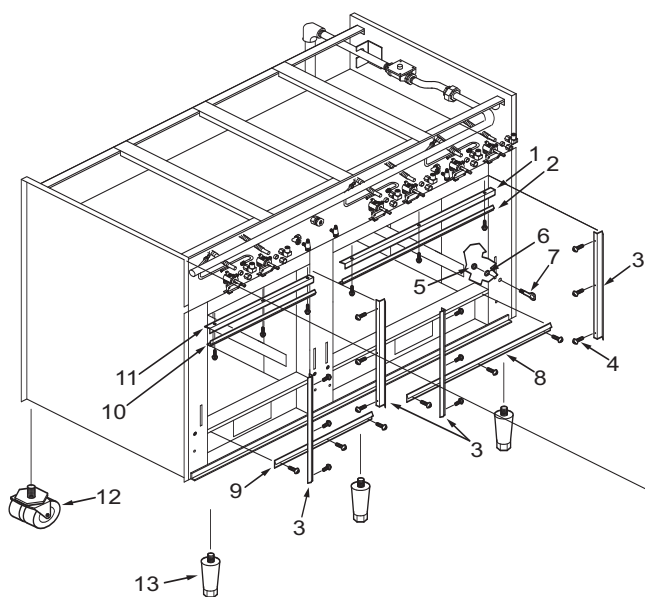

48" Range Front Panel View (1 of 2)

NOTE: SEE FOLLOWING PAGE FOR ADDITIONAL 48" RANGE FRONT PANEL VIEWS

48" Range Control Panel Parts List (2 of 2)

Ref #	Part #	Description	Ref #	Part #	Description
1	766543	Baffle, Broiler	26	720017	Light, Indicator, Red, Oven
2	720690	Seal, Door Top (See SN Break)	27	720951	Knob, Small Oven Thermostat, Red (See SN Breaks)
	803809	Gasket, Door 30" (See SN Break)		801304	Knob, Oven, no/Broil, Red (See SN Breaks)
3	720692	Seal, Door Side (See SN Break)		720952	Knob, Sm. Oven Thermostat, Black (See SN Breaks)
	803809	Gasket, Door 30" (See SN Break)		801305	Knob, Oven, no/Broil, Black (See SN Breaks)
4	730228	Screw #10-24 x 1/2"	28	730076	Screw #6-32 x 1/4"
5	730513*	Nut, Hex Head	29	801347	Bezel, Rear (See SN Breaks)
6	730311*	Washer, Lock	30	801346	Bezel, Front (See SN Breaks)
7	718195*	Bolt, Trunion	31	722564	Terminal, Command Dummy
	803579*	Bolt, Trunion, Offset	32	721017	Knob, Charbroiler Red (See SN Breaks)
	730310*	Washer, Trunion Shim		801306	Knob, Char/French Top, Red (See SN Breaks)
8	720691	Seal, Door Btm (See SN Break)		721018	Knob, Charboiler, Black (See SN Breaks)
	803809	Gasket, Door 30" (See SN Break)		801307	Knob, Char/French Top, Black (See SN Breaks)
9	722861	Seal, Door Bottom, 18" (See SN Break)	33	805787	Thermostat, Griddle
	803811	Gasket, Door 18" (See SN Break)	34	786737	Panel, Front (See SN Breaks) Also need to order # 722712 and # 722713
10	722860	Seal, Door Top 18" (See SN Break)		801085	Panel, Front, R484CG (See SN Breaks) - Also need to order # 722712 and # 722713
	803811	Gasket, Door 18" (See SN Break)	35	721014	Knob, Thermostat W/Griddle Red (See SN Breaks)
11	767670	Baffle, Broiler 18"		801310	Knob, Griddle Thermostat, Red (See SN Breaks)
12	803436	Caster, Dual Wheel, 2"		721015	Knob, Thermostat W/Griddle, Black (See SN Breaks)
13	721013	Leg, Range, 3"		801311	Knob, Griddle Thermostat, Black (See SN Breaks)
14	730239	Screw #8-32 x 3/8"	36	786743	Panel, Front (See SN Breaks) Also need to order # 722712 and # 722713
15	722713	Label, Light Switch		801088	Panel, Front, R484F (See SN Breaks) - Also need to order # 722712 and # 722713
16	714982	Thermostat, Oven, Small	37	786958	Panel, Front (See SN Breaks) Also need to order # 722712 and # 722713
17	714902	Thermostat, Oven, w/Broil		801089	Panel, Front, R482CF (See SN Breaks) - Also need to order # 722712 and # 722713
18	722712	Label, Fan Switch			
19	786739	Panel, Front (See SN Breaks) Also need to order # 722712 and # 722713			
	801086	Panel, Front, R484DC (See SN Breaks) - Also need to order # 722712 and # 722713			
20	715142	Shield, Switch Terminal			
21	720816	Switch, Oven Light			
22	720879	Knob, Control, Red (See SN Breaks)			
	801312	Knob, Surface Burner Valve, Red (See SN Breaks)			
	720880	Knob, Control, Black (See SN Breaks)			
	801313	Knob, Surface Burner Valve, Black (See SN Breaks)			
23	720815	Switch, Fan			
24	720818	Knob, Oven Thermostat, Red (See SN Breaks)			
	801308	Knob, Oven Therm, w/Broil, Red (See SN Breaks)			
	720819	Knob, Oven Thermostat Black (See SN Breaks)			
	801309	Knob, Oven Therm, w/Broil, Black (See SN Breaks)			
25	718146	Bezel, Thermostat (See SN Breaks)			
	801348	Bezel, w/Tick Mark (See SN Breaks)			

* - Prior to Serial Number (PTS) 17000000
** - Starting with Serial Number (SWS) 17000000

Not Shown

803239 Wrench, Caster Adjusting