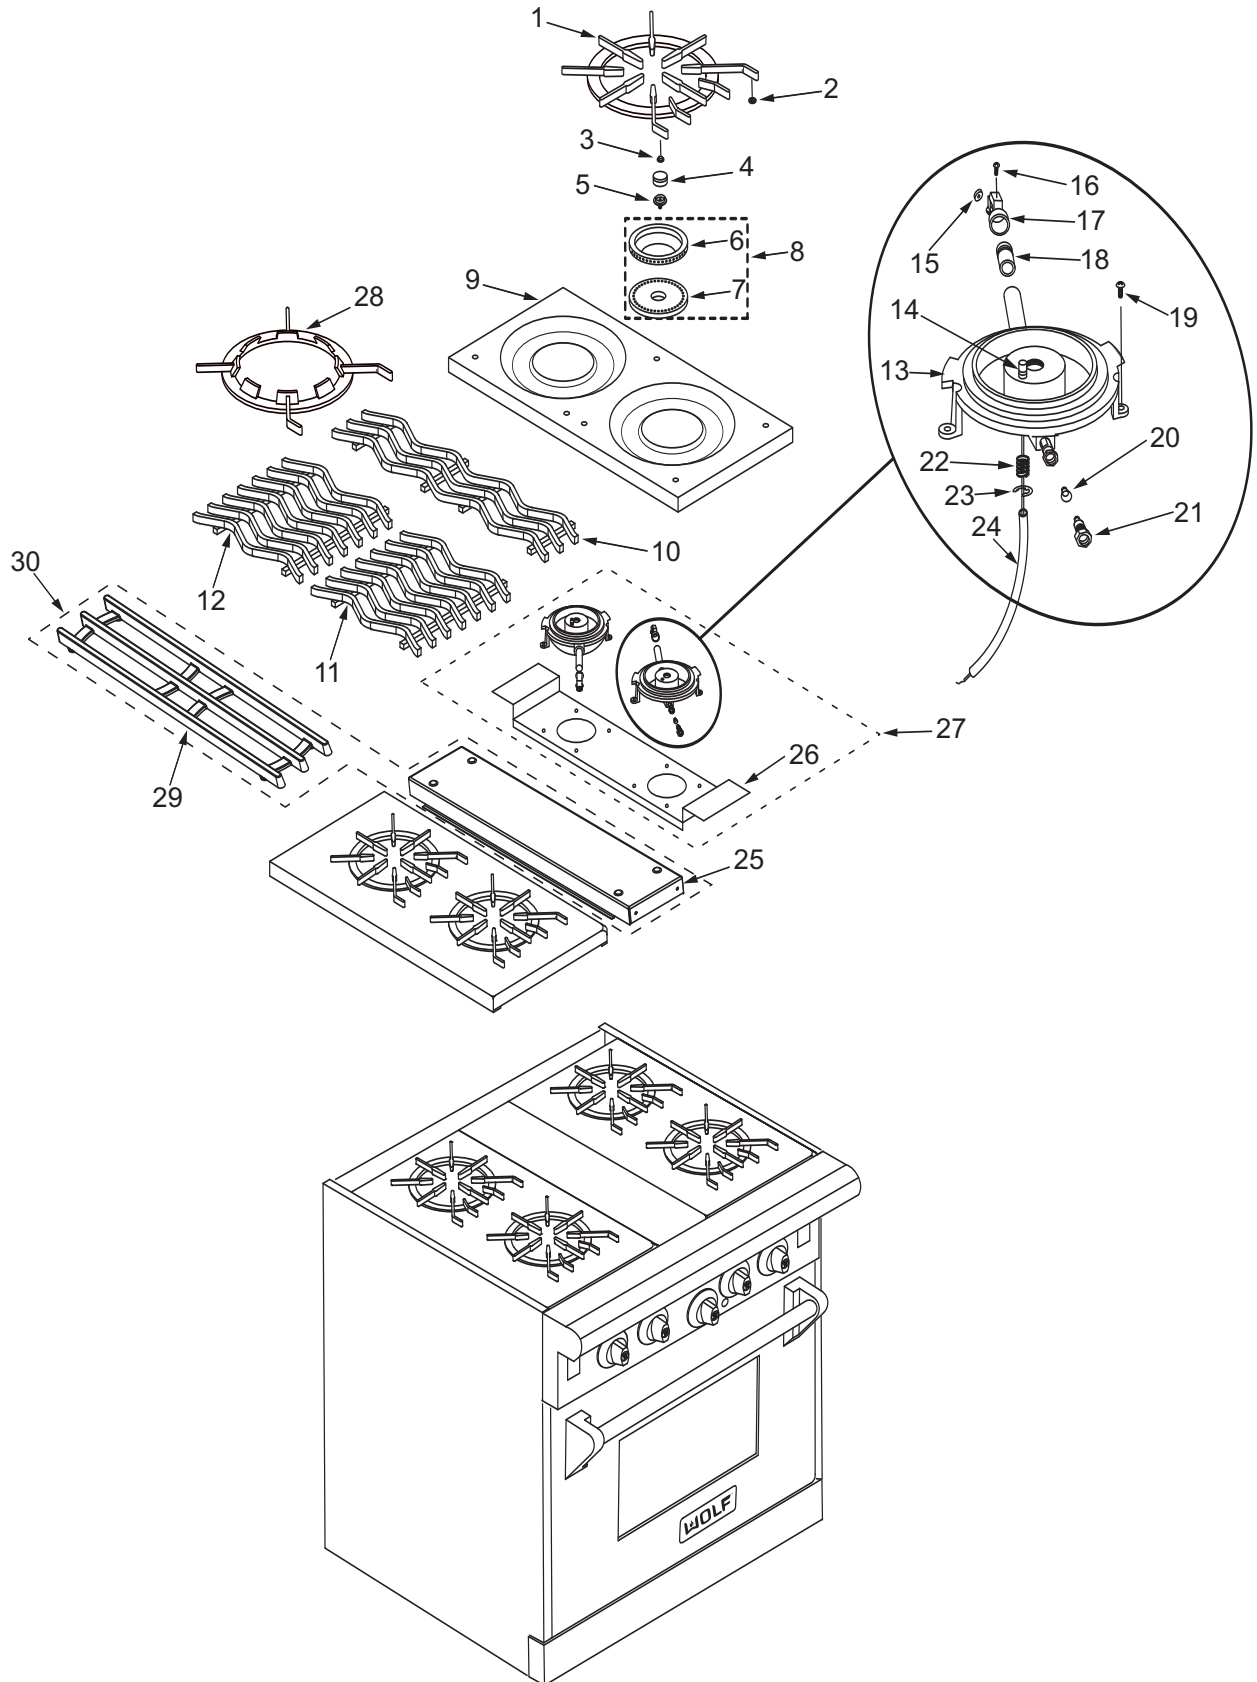

30" Range Top View

30" Range Front Panel Parts List

<u>Ref #</u>	<u>Part #</u>	<u>Description</u>
1	766543	Baffle, Broiler
2	720690	Seal, Door Top (See SN Breaks)
	803809	Gasket, Door 30" (See SN Breaks)
3	720692	Seal, Door Side (See SN Breaks)
	803809	Gasket, Door 30" (See SN Breaks)
4	722712	Label, Fan Switch
5	766423	Panel, Front R304 (See SN Breaks)
		Also need to order # 722712 and # 722713
	801078	Panel, Front R304 (See SN Breaks)
		Also need to order # 722712 and # 722713
6	720815	Switch, Oven Fan
7	720879	Knob, Control, Red (See SN Breaks)
	801312	Knob, Surface Burner Valve, Red (See SN Breaks)
	720880	Knob, Control, Black (See SN Breaks)
	801313	Knob, Surface Burner Valve, Red (See SN Breaks)
8	718146	Bezel, Thermostat (See SN Breaks)
	801348	Bezel, w/Tick Mark (See SN Breaks)
9	720818	Knob, Oven Thermostat, Red (See SN Breaks)
	801308	Knob, Oven Therm, W/Broil, Red (See SN Breaks)
	720819	Knob, Oven Thermostat, Black (See SN Breaks)
	801309	Knob, Oven Therm, W/Broil, Black (See SN Breaks)
10	730076	Screw, #6-32 x 1/4"
11	801346	Bezel, Front (See SN Break)
12	801347	Bezel, Rear (See SN Break)
13	720816	Switch, Oven Light
14	722564	Shield, Switch Terminal
15	715142	Terminal, Command Dummy
16	730229	Screw, 10-24 X 1-1/2" Pan HD
17	722713	Label, Light Switch
18	714902	Thermostat, Oven
19	720017	Light, Indicator, Red, Oven
20	718195	Bolt, Trunion
	803579	Bolt, Trunion, Offset
	730310	Washer, Trunion Shim
21	730311	Washer, Lock
22	730513	Nut, Hex 3/8-16
23	730228	Screw #10-24 x 1/2"
24	720691	Seal, Door Bottom (See SN Breaks)
	803809	Gasket, Door 30" (See SN Breaks)
25	721013	Leg, Range, 3"
26	803436	Caster, Dual Wheel, 2"

Not Shown

803239	Wrench, Caster Adjusting
805293	Bumper, Door