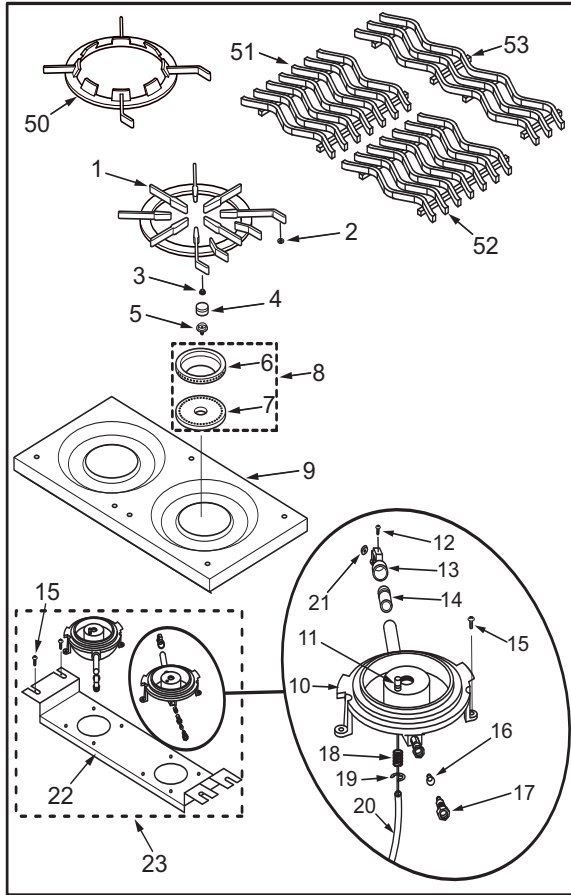

36" Range Top View

Surface Burner