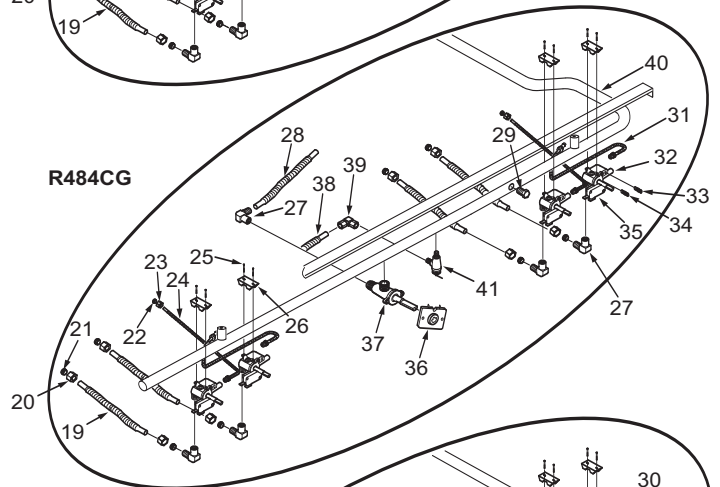

48" Rangetop Manifold Parts List (2 of 2)

Ref #	Part #	Description	Ref #	Part #	Description
1	768318	Bracket, Access	25	720885	Bracket, Valve Mounting
2	809418	Module, Spark +4 Point	26	722133	Screw, Hex Head
	809420	Module, Spark 0+1 Tech	27	719393	Elbow, Brass 3/8"
3	730228	Screw #10-24 x 1/2"	28	803166	Flex Tubing Service Pkg 3/8" x 6"
4	723350	Regulator, 3/4" Convertible	29	719370	Plug, Hex Head, 1/8"
	801358	Regulator, 1/2" Convertible	30	804435	Manifold (RT484DC, RT484F)
5	NLA		31	801936	Flex Tubing Service Pkg 3/16"x16"
6	NLA		32	809153	Burner Valve & Switch Assy, Nat
7	769122	Channel, Electrical		809154	Valve, Burner, LP Gas
8	NLA		33	800892	Orifice, Bypass Inner, Natural Gas
9	809243	Cord, Power		800055	Orifice, Bypass Inner, LP Gas
10	804189	Nipple, .50 X2.5 LG Black Pipe	34	800884	Orifice, Bypass Outer, Natural Gas
11	801457	Elbow, 1/2"Npt x 1/2"Npt		800054	Orifice, Bypass Outer, LP Gas
12	787420	Channel, Rear	35	807141	Valve, Switch
13	711302	Nipple, 1/2" x 5"	36	713810	Switch, Valve Ignition
14	719033	Union, 1/2" Black	37	722413	Valve, Brass
15	787419	Channel, Front	38	722223	Tubing, Flexible, 3/8 x 24"
16	722270	Rivet, Pop 3/16" Alum Multigrip	39	722278	Elbow, Adapter, Compression
17	800023	10-1/2" Riser Package, Rt36	40	804434	Manifold (RT484CG)
18	804406	Panel, Rear	41	720330	Valve, Shut Off, Oven
19	803171	Flex Tubing Service Pkg 5/16"x14"	42	803167	Flex Tubing Service Pkg 3/8"x12"
20	807677	Nut, Compress Brass	43	804437	Manifold (RT482CF)
21	807667	Ferrule, Sleeve Brass			
22	720888	Fitting, 3/16"			
23	807665	Ferrule, 3/16"			
24	801937	Flex Tubing Service Pkg 3/16"x27"			

Not Shown

800179	Wiring Harness RT484DC
800178	Wiring Harness RT484CG
800181	Wiring Harness RT484F
800182	Wiring Harness RT482CF
714748	Riser, Insulation, 1/8" x 17" x 44"
803877	Riser, Back Panel Assy
803881	Riser, Front Panel Assy
800002	Regular Trim Strip Package, RT48
800003	Island Trim Strip, Lh & Rh, RT48
763049	Strip Filler, Left Hand
763050	Strip Filler, Right Hand
762214	Panel, Back
762212	Strip, Back Filler

48" Rangetop Manifold View (2 of 2)

**NOTE: SEE PRECEDING PAGE FOR
ADDITIONAL 48" RANGETOP
MANIFOLD VIEWS**