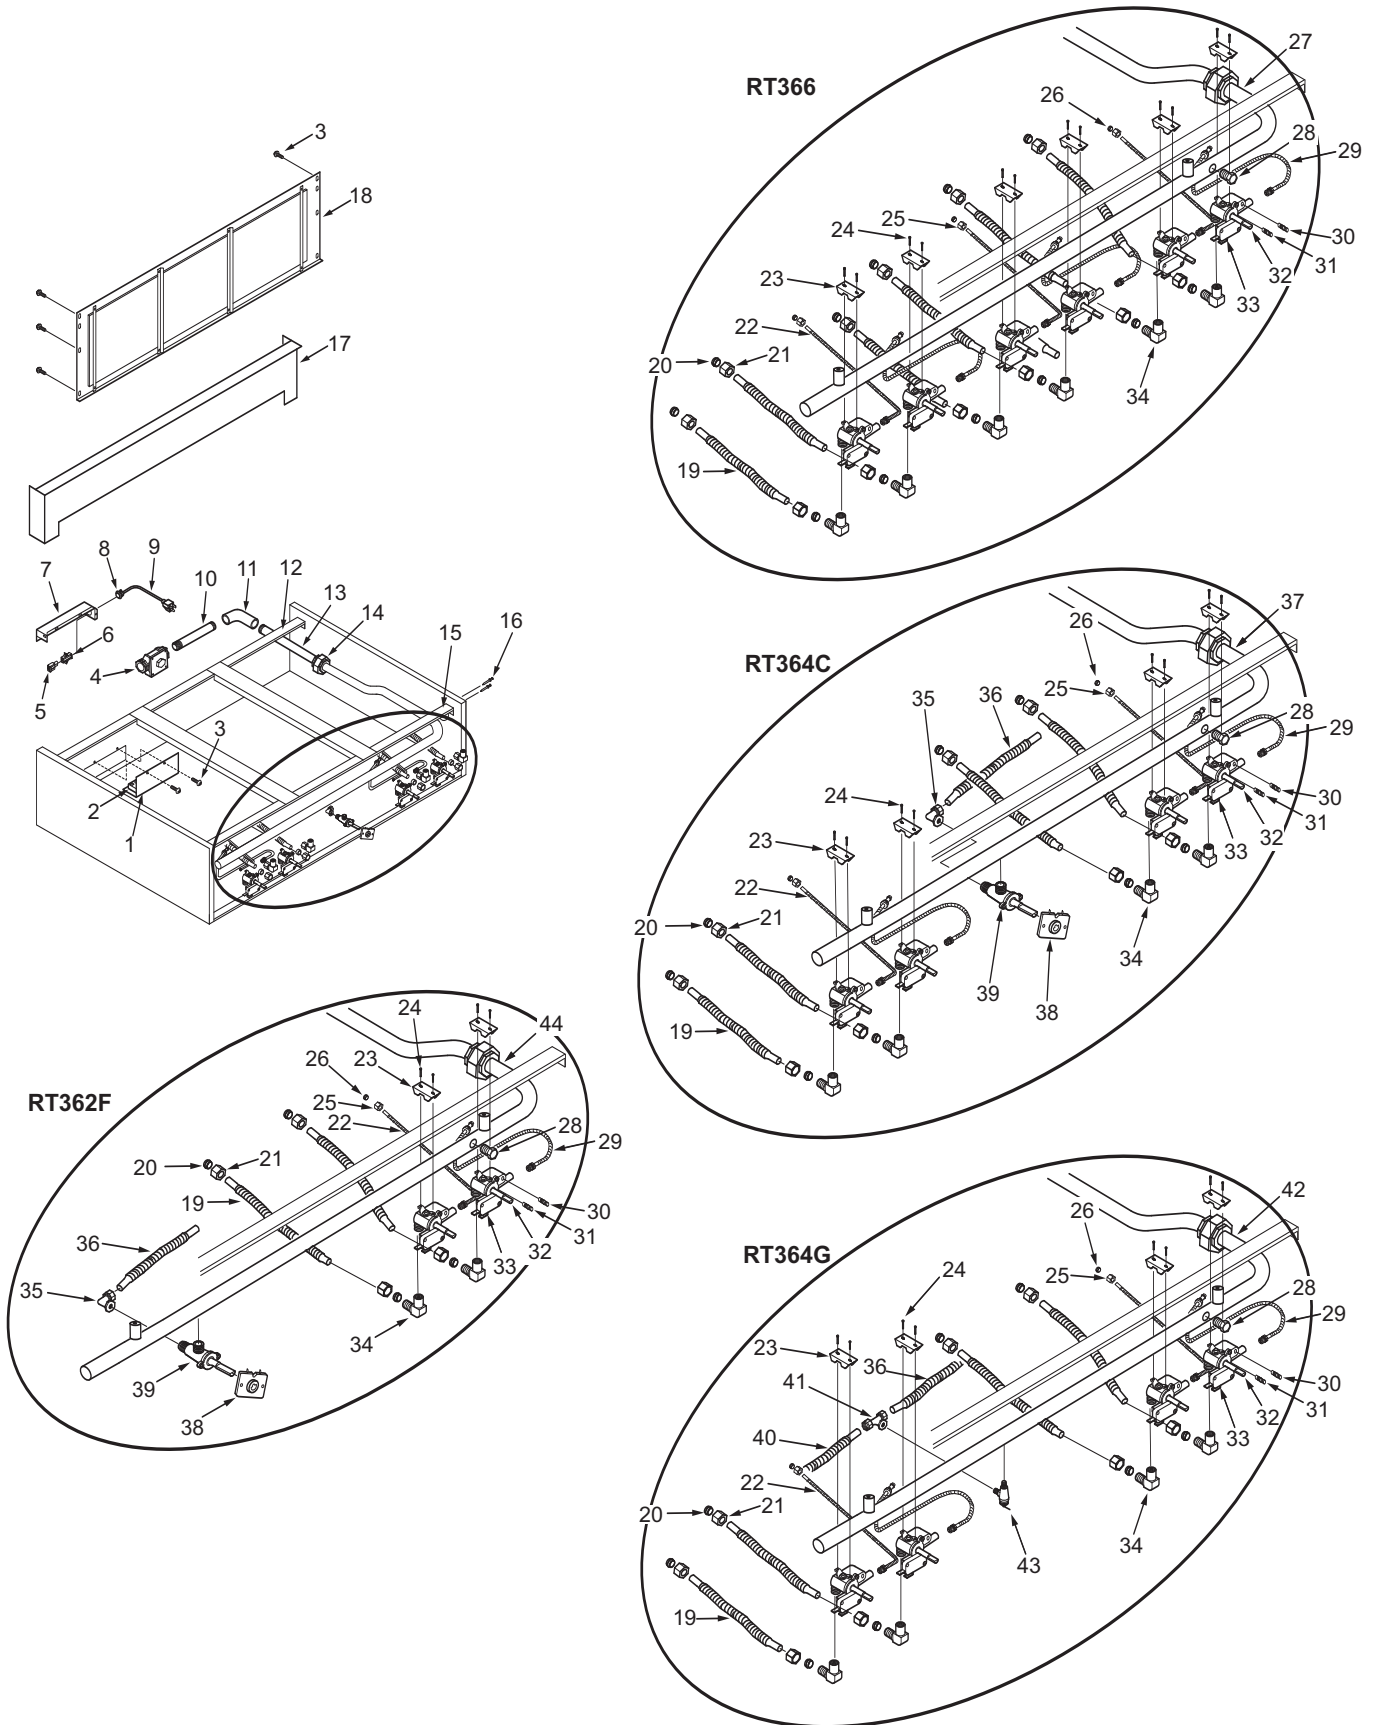

36" Rangetop Manifold View

48" Rangetop Top & Dress Panels Parts List