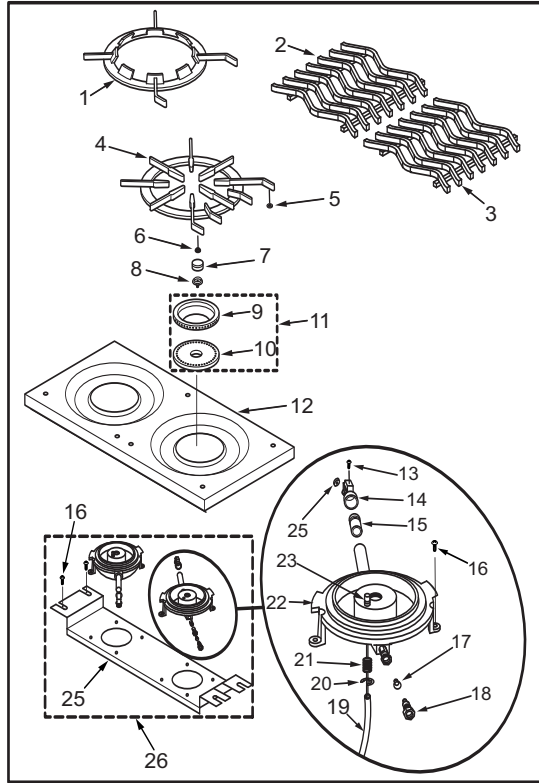

48" Range Top View

Surface Burner