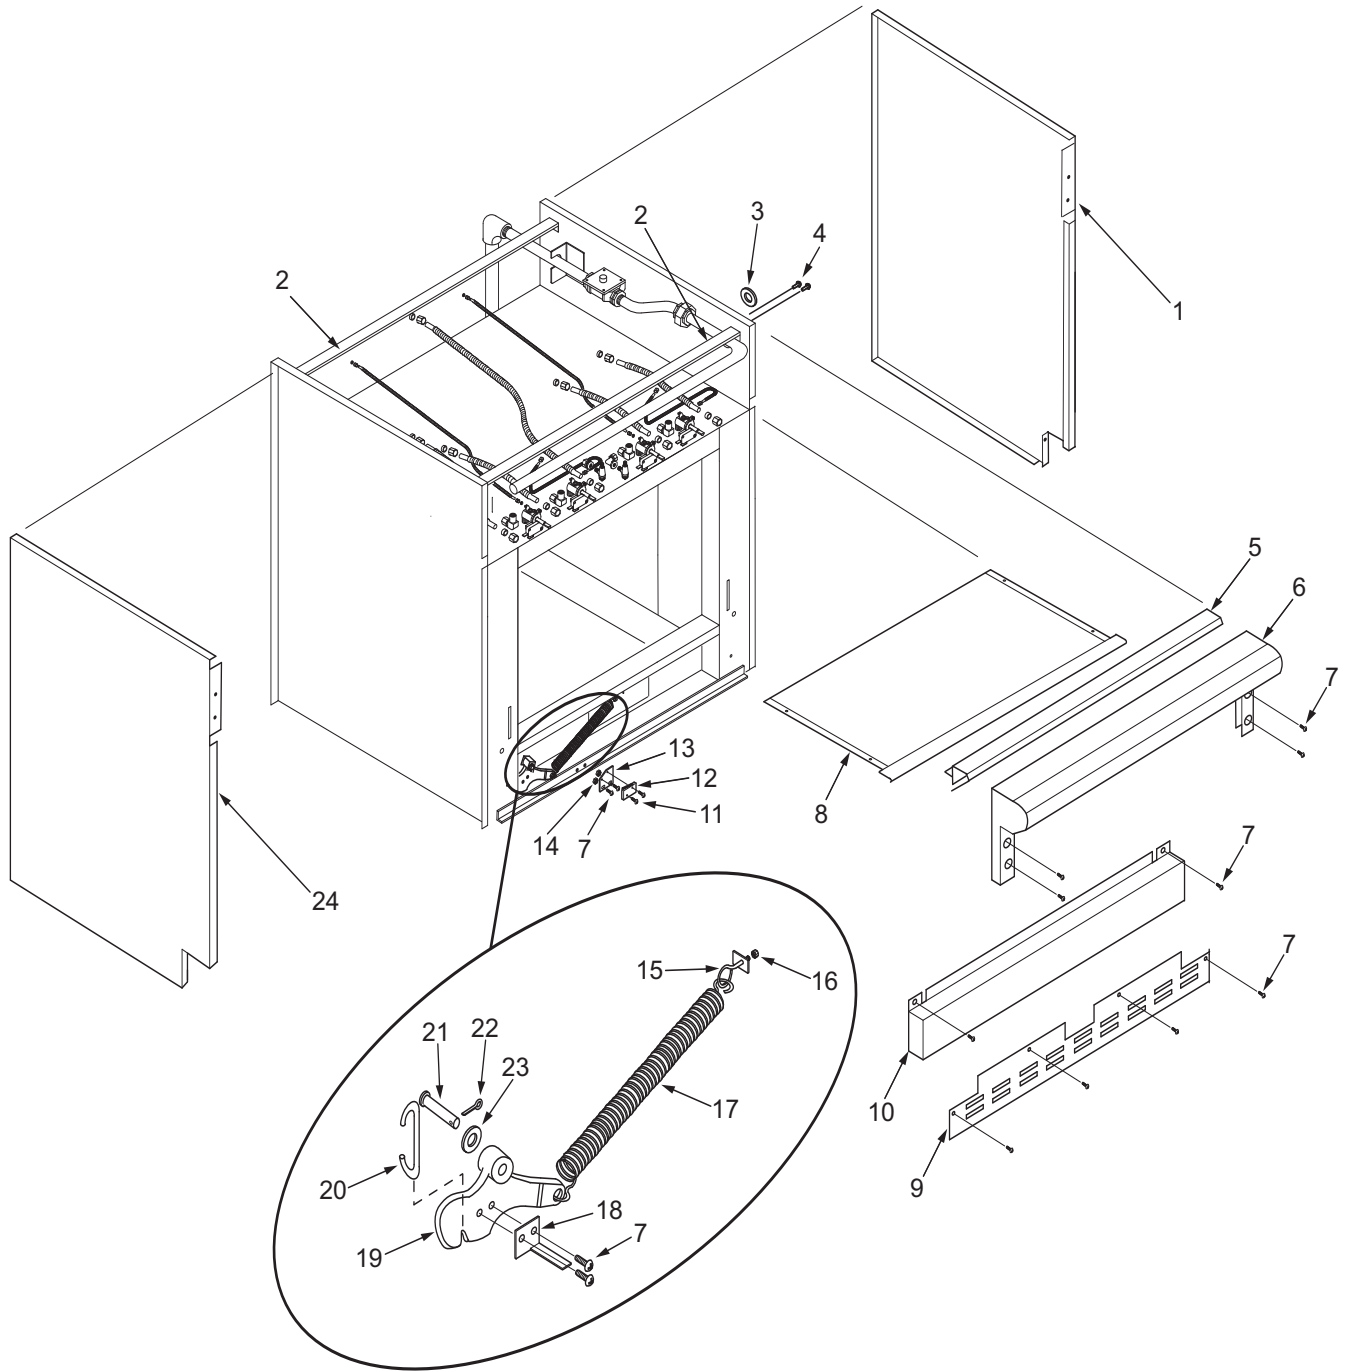

30" Range Dress Panels View

30" Range Top Parts List

<u>Ref #</u>	<u>Part #</u>	<u>Description</u>
1	720829	Grate, Spider (See SN Breaks)
	811561	Grate, Spider (See SN Breaks)
2	722421	Grate Foot Pad (See SN Breaks)
3	722422	Washer, Silicone, Spider Grate (See SN Breaks)
4	800041	Burner, Inner Head, Black Enamel
	720801	Burner, Inner Head, Plated
5	720887	Base, Inner Burner (See SN Breaks)
	800044	Burner, Inner Base, Black Enamel (See SN Breaks)
6	720803	Burner, Outer (See SN Breaks)
	801150	Cap, Burner, Outer Head, Black Enamel
7	720802	Ring, Cross
	801151	Ring, Burner, Inner Base, Black Enamel
8	803965	Burner Ring/Cap, Service Package
9	766446	Top, Pressed Stl Porc (See SN Breaks)
	805519	Top, Pressed Steel (See SN Breaks)
10	800010	S Grate Spacer
11	800137	S Grate, Front (See SN Breaks)
	804228	S Grate, Front (See SN Breaks)
12	800146	S Grate, Rear (See SN Breaks)
	804229	S Grate, Rear (See SN Breaks)
13	801149	Burner, Body Assy
14	806483	Service Components, Electrode
15	800872	Orifice, Outer Burner, Natural Gas
	800051	Orifice, Outer Burner, LP Gas
16	722162	Screw, Phillips Head
17	807864	Holder, Jet Assembly
18	720886	Venturi
19	730228	Screw #10-24 x 1/2"
20	800882	Orifice, Inner Burner, Natural Gas
	800052	Orifice, Inner Burner, LP
21	720900	Fitting, Inner Orifice
22	807598	Spring
23	720822	Ring
24	719566	Sleeve, 1/4" Fiberglass
25	807609	Spacer, Top, 30" Porcelain
26	767615	Panel, Burner Support
27	809019	Burner Assembly - Also Order 806483
28	801669	Grate, Wok (See SN Breaks)
	804230	Grate, Wok (See SN Breaks)
29	806563	Grate Assy., Center-R30
30	807017	Grate, Center Package

Not Shown

722218	Hook, Porcelain Top Remover
767627	Spacer, Burner Support
807066	Shield, Rubber - Electrode