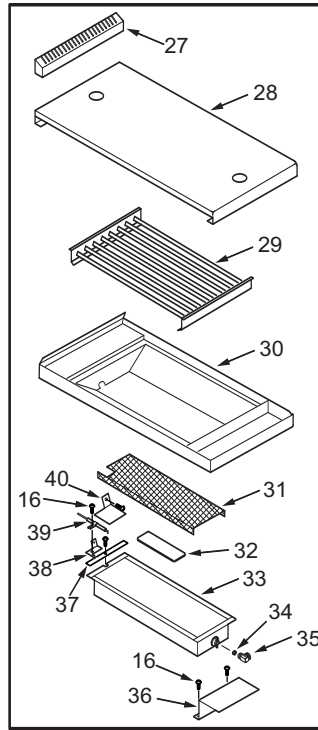

IR Charbroiler