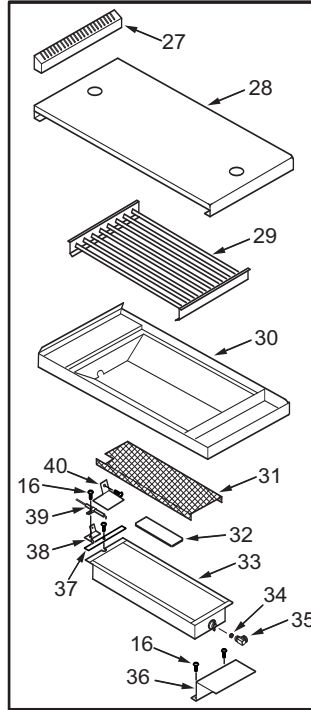

IR Charbroiler