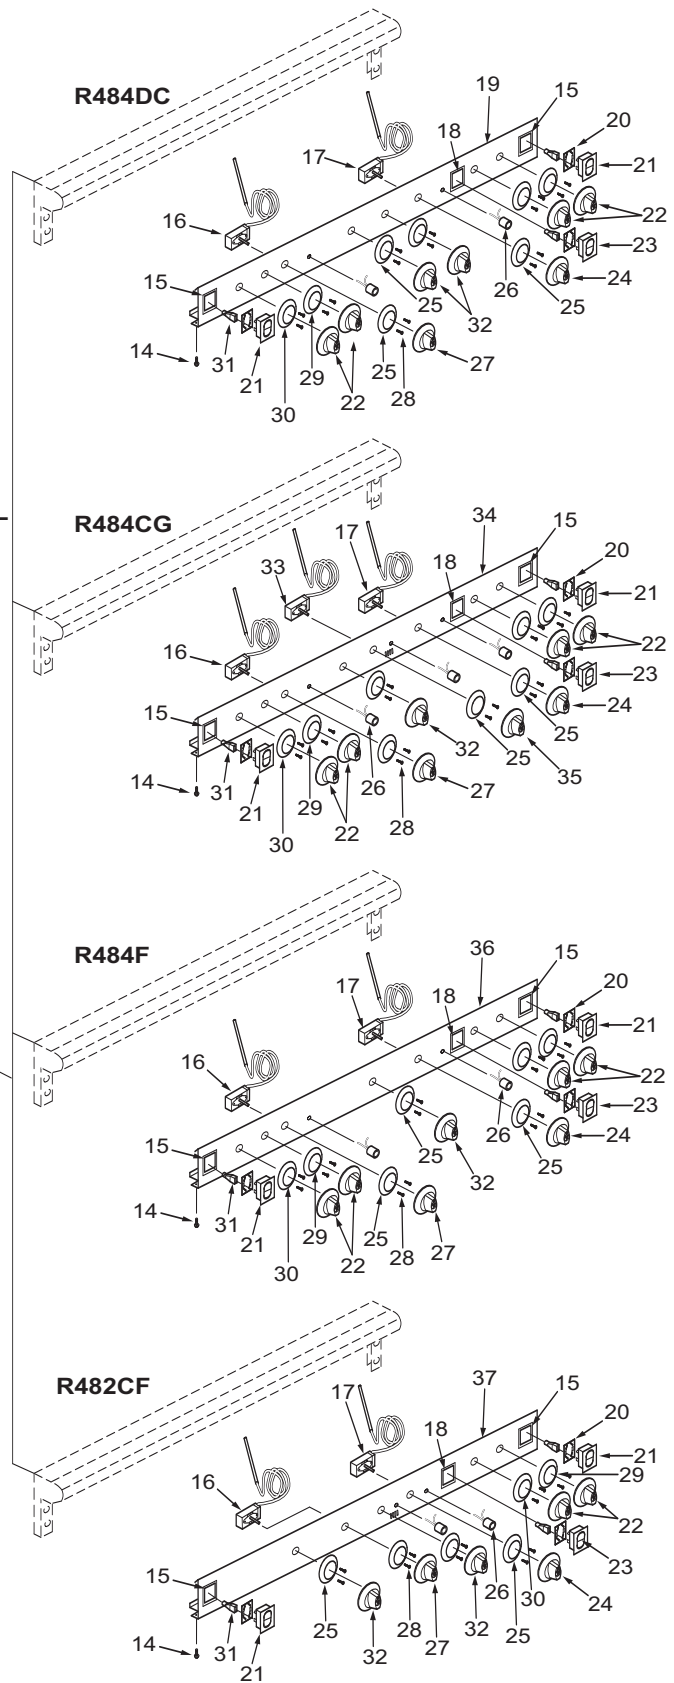

30" Range Door and Riser View

30" Range Door Parts List (Starting with Serial Number 17000000)

<u>Ref #</u>	<u>Part #</u>	<u>Description</u>
1		*Special Order, Call Factory Parts Department
		Door, Oven Assy, 30" Door Assy. SS
2	809654	Liner, 30" Door-Range, SVCE
3	809637	Hinge Hydraulic, SVCE
4	809649	Hinge, Spring, SVCE
5	809667	Clip, Oven Glass Retainer, SVCE
6	730228	Screw, #10-24 x 1/2"
7	809651	Window, Oven Door Large, SVCE
8	809664	Glass, Oven Door, Large, SVCE
9	809653	Insulation, Blkt, 30", SVCE
10	809639	Bracket Assy, End Cap, Range, SVCE
11	730141	Screw, 1/4-20" x 1/2"
12	809640	Handle End Cap, Right, SVCE
13	809641	Handle End Cap, Left, SVCE
14	804396	8-32x .375 Set Screw
15	809650	Handle Bar, 30", SVCE
16	800925	Logo, Wolf, Large
17	809647	Door, Skin - 30" Logo Assy, SVCE
18	809663	J-Trim, Oven Window Lg, SVCE
19	809652	Baffle, 30" Door - Range SVCE
20	803273	Pin, Pilot
21	809373	Retainer, Hinge, SVCE
22	730239	Screw, #8x3/8"
23	803372	#10-16 X 1/2" Screw CR Truss HD
	804789	Washer, Fiber
24	801541	8-18 X 1/2" Screw TYPE B H/W/HD

* - Prior to Serial Number (PTS) 17000000
 ** - Starting with Serial Number (SWS) 17000000

Not Shown

803239 Wrench, Caster Adjusting

48" Range Front Panel View (1 of 2)

NOTE: SEE FOLLOWING PAGE FOR ADDITIONAL 48" RANGE FRONT PANEL VIEWS

* - Prior to Serial Number (PTS) 17000000
 ** - Starting with Serial Number (SWS) 17000000

Not Shown

803239 Wrench, Caster Adjusting

48" Range Control Panel View (2 of 2)

NOTE: SEE PRECEDING PAGE FOR ADDITIONAL 48" RANGE FRONT PANEL VIEWS