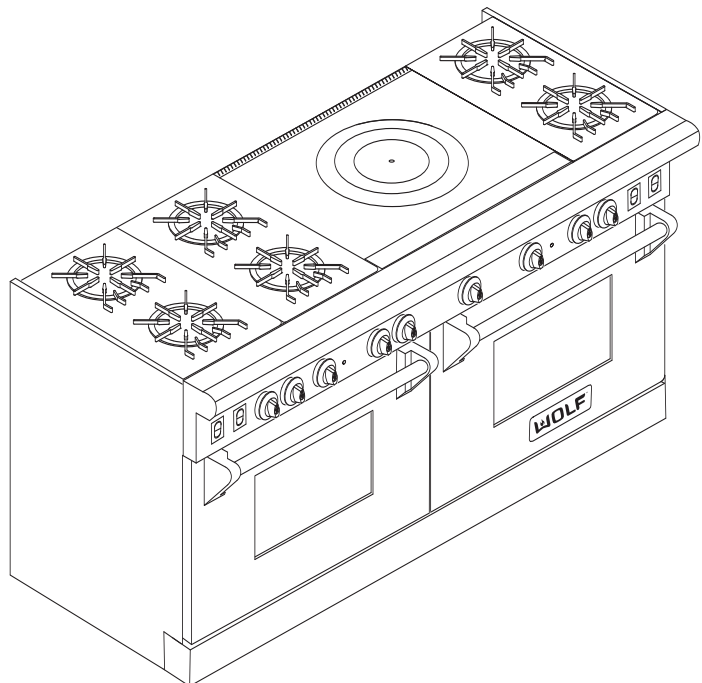

60" Range Top View

Surface Burner

IR Charbroiler

IR Griddle

French Top

60" Range Front Panel Parts List (1 of 2)

<u>Ref #</u>	<u>Part #</u>	<u>Description</u>
1	766543	Baffle, Broiler 30" Range
2	720690	Seal, Door Top (See SN Break)
	803809	Gasket, Door 30" (See SN Break)
3	720692	Seal, Door Side (See SN Break)
	803809	Gasket, Door 30" (See SN Break)
4	730513*	Nut, Hex 3/8-16
5	730311*	Washer, Lock
6	718195*	Bolt, Trunion
	803579*	Bolt, Trunion, Offset
	730310*	Washer, Trunion Shim
7	730228	Screw #10-24 x 1/2"
8	720691	Seal, Door Bottom (See SN Break)
	803809	Gasket, Door 30" (See SN Break)
9	721013	Leg, Range, 3"
10	803436	Caster Dual Wheel 2"
11	730239	Screw #8-32 x 3/8"
12	722713	Label, Light Switch
13	722712	Label, Fan Switch
14	714902	Thermostat, Oven
15	805787	Thermostat, Griddle
16	787540	Panel, Front (See SN Breaks)
	801093	Panel, Front R606CG Also need to order # 722713 and # 722712 (See SN Breaks)
17	715142	Terminal, Command Dummy
18	722564	Shield, Switch Terminal
19	720816	Switch, Oven Light
20	720815	Switch, Oven Fan
21	720879	Knob, Control, Red (See SN Breaks)
	801312	Knob, Surface Burner Valve, Red
	720880	Knob, Control, Black (See SN Breaks)
	801313	Knob, Surface Burner Valve, Black
22	718146	Bezel, Oven Thermostat (See SN Breaks)
	801348	Bezel, W/Tick Mark (See SN Breaks)
23	720818	Knob, Oven, Red (See SN Breaks)
	801308	Knob, Oven Therm, W/ Broil, Red See SN Breaks)
	720819	Knob, Oven, Black (See SN Breaks)
	801309	Knob, Oven Therm, W/ Broil, Black (See SN Breaks)
24	721014	Knob, Thermostat Griddle, Red (See SN Breaks)
	801310	Knob, Thermostat Griddle, Red (See SN Breaks)
	721015	Knob, Thermostat Griddle, Black See SN Breaks)
25	730076	Screw #6-32 x 1/4"
26	721017	Knob, Charbroiler, Red (See SN Breaks)
	801306	Knob, Charbroiler/French To, Red (See SN Breaks)
	721018	Knob, Charbroiler, Black (See SN Breaks)
	801307	Knob, Charbroiler/French Top, Black (See SN Breaks)
27	801347	Bezel, Rear (See SN Breaks)
28	801346	Bezel, Front (See SN Breaks)
29	720017	Light, Indicator, Red, Oven
30	787536	Panel, Front, 6OB & 22" Charbroil (See SN Breaks)
	801091	Panel, Front R606DC Also need to order # 722713 and # 722712 (See SN Breaks)
31	787534	Panel, Front, 6OB & 22" Griddle (See SN Breaks)
	801090	Panel, Front R606DG Also need to order # 722713 and # 722712 (See SN Breaks)