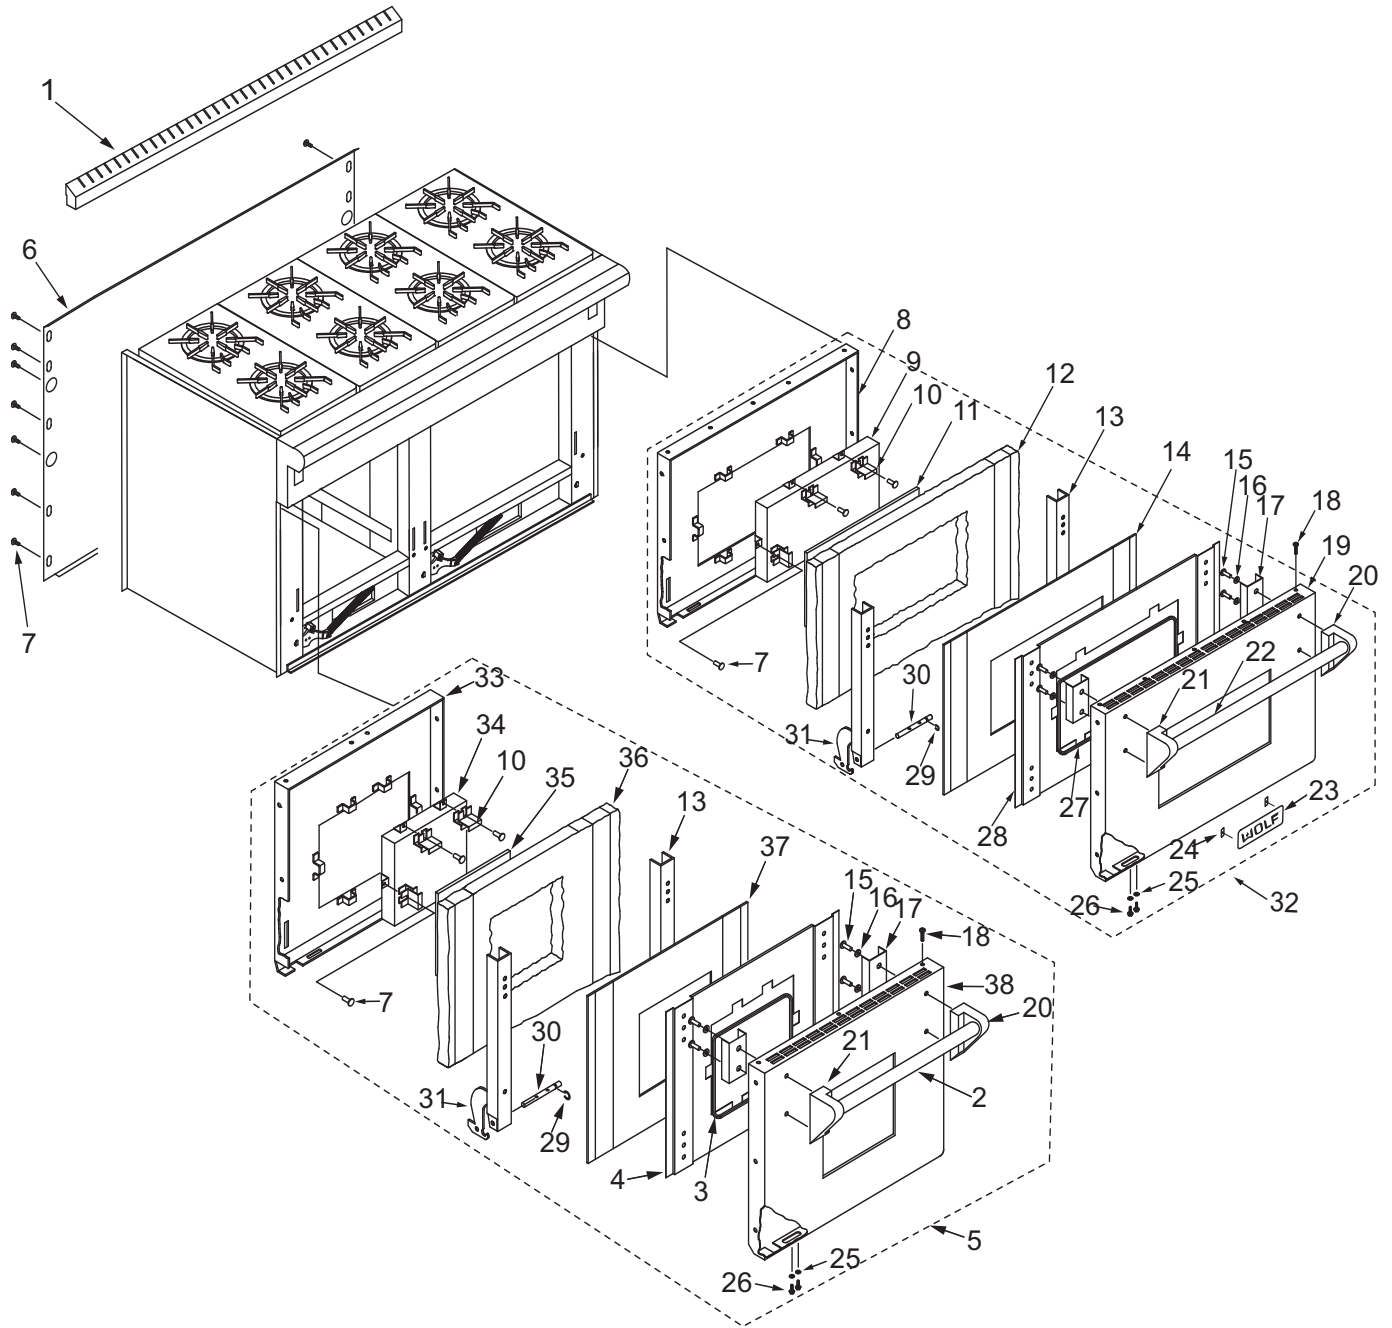

48" Range Door and Riser View

48" Range Door Parts List (Starting with Serial Number 17000000)

<u>Ref #</u>	<u>Part #</u>	<u>Description</u>
1		*Special Order, Call Factory Parts Department Door, Oven Assy, 30" Door Assy. SS
2	809654	Liner, 30" Door-Range, SVCE
3	809637	Hinge Hydraulic, SVCE
4	809638	Hinge, Spring, 18", SVCE
5	809667	Clip, Oven Glass Retainer, SVCE
6	730228	Screw, #10-24 x 1/2"
7	809651	Window, Oven Door Large, SVCE
8	809664	Glass, Oven Door, Large, SVCE
9	809653	Insulation, Blkt, 30", SVCE
10	809639	Bracket Assy, End Cap, Range, SVCE
11	730141	Screw, 1/4-20" x 1/2"
12	809640	Handle End Cap, Right, SVCE
13	809641	Handle End Cap, Left, SVCE
14	804396	8-32x .375 Set Screw
15	809650	Handle Bar, 30", SVCE
16	800925	Logo, Wolf, Large
17	809647	Door, Skin - 30" Logo Assy, SVCE
18	809663	J-Trim, Oven Window Lg, SVCE
19	809652	Baffle, 30" Door - Range SVCE
20	803273	Pin, Pilot
21	809373	Retainer, Hinge, SVCE
22	730239	Screw, #8x3/8"
23	803372	#10-16 X 1/2" Screw CR Truss HD
	804789	Washer, Fiber
24	801541	8-18 X 1/2" Screw TYPE B H/W/HD
25	809646	Liner, 18" Door-Range, SVCE
26	809643	Window, Oven Door, Small
27	809666	Glass Oven Door, Small
28	809645	Insulation, Blkt, 18", SVCE
29	809644	Baffle, 18" Door - Range SVCE
30	809636	Skin, 18" Door-Range, SVCE
31	809642	Handle Bar, 18"
32		*Special Order, Call Factory Parts Department 18" Door Assy. SS

NOTE: Door and door components starting with serial number 17000000. See page 34 & 35 for door and door components prior to serial number 17000000.