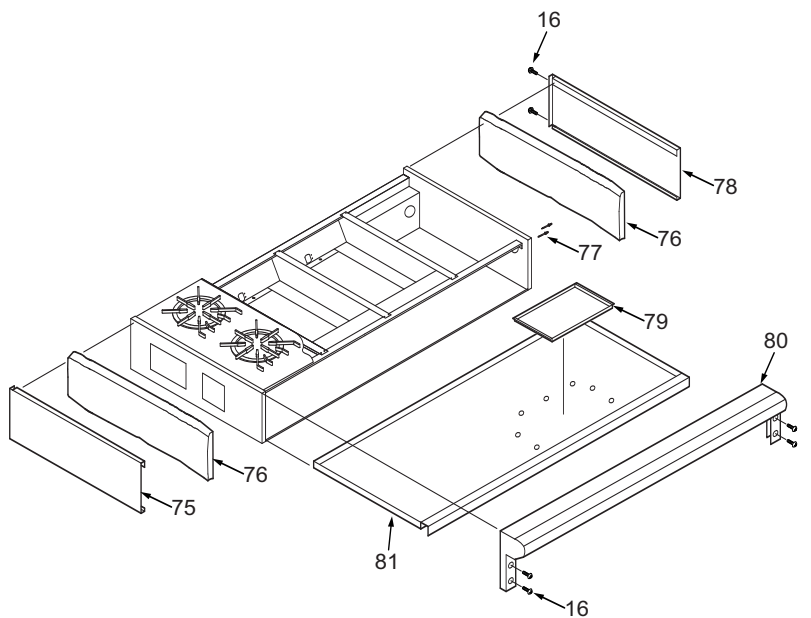

48" Rangetop Top & Dress Panels View

Surface Burner

IR Charbroiler

IR Griddle

French Top

48" Rangetop Front Panel Parts List (1 of 2)

<u>Ref #</u>	<u>Part #</u>	<u>Description</u>
1	787409	Panel, Front SB488 (See SN Breaks)
	806285	Panel, Front RT488 (See SN Breaks)
2	730239	Screw #8-32 x 3/8"
3	801346	Bezel, Front (See SN Breaks)
4	801347	Bezel, Rear (See SN Breaks)
5	720879	Knob, Control, Red (See SN Breaks)
	801312	Knob, Surface Burner Valve, Red
	720880	Knob, Control, Black (See SN Breaks)
	801313	Knob, Surface Burner Valve, Black
6	730076	Screw #6-32 x 1/4"
7	730509	Clip, Tinnerman
8	800924	Wolf Logo
9	787410	Panel, Front SB486B (See SN Breaks)
	806286	Panel, Front RT486C (See SN Breaks)
10	721017	Knob, Charbroiler/French Top, Red (See S/N Breaks)
	801306	Knob, Charbroiler/French Top, Red (See S/N Breaks)
	721018	Knob, Char/French Top, Black (See S/N Breaks)
	801307	Knob, Char/French Top, Black (See S/N Breaks)
11	718146	Bezel, Thermostat
	801348	Bezel, W/Tick Mark
12	787411	Panel, Front SB486G (See SN Breaks)
	806287	Panel, Front RT486G (See SN Breaks)
13	805787	Thermostat, Griddle
14	720017	Light, Indicator, Red
15	721014	Knob, Thermostat w/Griddle, Red (See S/N Breaks)
	801310	Knob, Thermostat w/Griddle, Red (See S/N Breaks)
	721015	Knob, Thermostat w/Griddle, Black
	801311	Knob, Thermostat w/Griddle, Black (See S/N Breaks)
16	787414	Panel, Front SB484DG (See SN Breaks)
	806290	Panel, Front RT484DG (See SN Breaks)