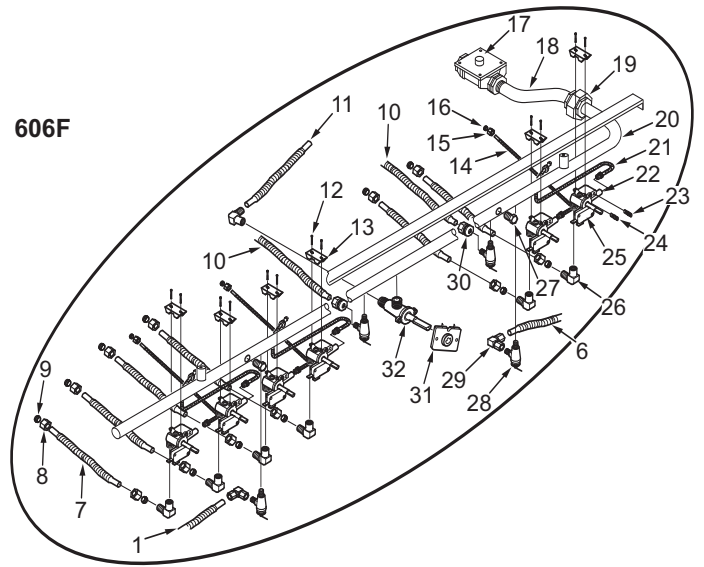

60" Range Manifold View (2 of 2)

**NOTE: SEE PRECEDING PAGE FOR
ADDITIONAL 60" RANGE
MANIFOLD VIEWS**

60" Range Oven Parts List

<u>Ref #</u>	<u>Part #</u>	<u>Description</u>
1	809157	Burner, Infrared Oven
2	801686	Bracket, Burner Left/Right
3	766592	Bracket, Burner Front/Rear
4	730228	Screw, #10-24 x 1/2"
5	801258	Bracket, Igniter, IR Range
6	723060	Igniter, Hot Surface
7	801690	Cover, Igniter Shield, Range
8	730230	Screw #8-32 x 3/8"
9	806873	Thermo Bulb Housing Assembly
10	806873	Thermo Bulb Housing Assembly
11	800120	Oven Deflector Rest
12	718601	Igniter, Norton
13	720696	Lamp, Oven Assembly
14	342766	Lamp, Oven 40w, 120v
15	720830	Lens
16	715221	Motor, Oven Fan
17	766451	Plug, Motor Mount
18	800628	Blade, Convection Fan
19	730229	Screw, #10-24 x 1-1/2"
20	766456	Cover, Blower Oven
21	720682	Rack, Guide
22	720683	Rack, Oven 30" Range
23	809669	Grill, Broiler Pan
24	766420	Deflector, Oven Bottom Range
25	766418	Panel, Oven Bottom 30" Range (See SN Break)
	807945	Panel Oven Bottom 30" (See SN Break)
26	812107	Valve, Oven Safety Single Hole
27	803166	Flex Tubing Service Package 6"
28	719385	Orifice Holder
29	800071	Orifice, Large Oven Natural Gas
	800059	Orifice, Large Oven LP
30	807734	Orifice Bracket, Range
31	766545	Baffle, Lower Front
	807861	Baffle, Lower Front
32	803973	Heatsink
33	803814	Burner Tube, Oven (See SN Break)
	807729	Buner Tube, Bake (See SN Break)
34	766546	Baffle, Flue Range
35	801258	Bracket, Igniter
36	719393	Elbow, Brass 3/8"
37	809668	Pan, Broiler