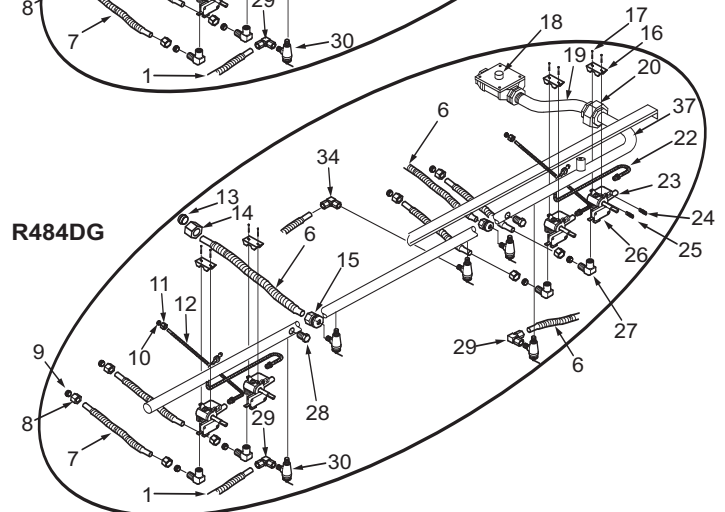

48" Range Manifold View (1 of 2)

**NOTE: SEE FOLLOWING PAGE FOR
ADDITIONAL 48" RANGE
MANIFOLD VIEWS**

48" Range Manifold Parts List (2 of 2)

<u>Ref #</u>	<u>Part #</u>	<u>Description</u>
1	803169	Flex Tubing Service Package 3/8" x 48"
2	714369	Bushing, Snap 1/2"
3	786977	Shield, Corner Wire
4	807667	Ferrule, Sleeve Brass
5	807677	Nut, Compress Brass
6	803172	Flex Tubing Service Package 3/8" x 42"
7	803171	Flex Tubing Service Package 5/16" x 14"
8	807677	Nut, Compress Brass
9	807667	Ferrule, Sleeve Brass
10	807665	Ferrule, 3/16"
11	720888	Fitting, 3/16"
12	801937	Flex Tubing Service Package 3/16 x 27"
13	807668	Ferrule, 3/8"
14	807678	Nut, 3/8"
15	803172	Flex Tubing Service Package 3/8 x 42"
16	714361	Connector, 3/8"
17	720885	Bracket, Valve Mounting
18	722133	Screw, Hex Head
19	723350	Regulator, Pressure Convertible 3/4"
	801358	Regulator, 1/2" Convertible
20	722832	Pipe, Offset
21	719033	Union, 1/2" Black
22	805673	Manifold (R484CG)
	805674	Manifold (R484DC)
	805675	Manifold (R484DG)
	805676	Manifold (R484F)
23	801936	Flex Tubing Service Package 3/16 x 16"
24	809153	Burner Valve & Switch Assy, Nat
	809154	Valve, Burner, LP Gas
25	800892	Orifice, Bypass Inner, Natural Gas
	800055	Orifice, Bypass Inner, LP Gas
26	800884	Orifice, Bypass Outer, Natural Gas
	800054	Orifice, Bypass Outer, LP Gas
27	807141	Valve, Switch
28	719393	Elbow, Brass 3/8"
29	719370	Plug, Hex Head, 1/8"
30	722278	Elbow, Adapter, Compression
31	720330	Valve, Shut Off, Oven
32	713810	Switch, Valve Ignition
33	722413	Valve, Brass
34	803167	Flex Tubing Service Package 3/8 x 12"
35	801812	Pipe, Manifold 48" Range 2B
		Charboiler/French Top
	804424	Manifold (R482CF)

Not Shown

806392	Wiring Harness - Manifold, R484DC
806393	Wiring Harness - Rear, R484DC
806390	Wiring Harness - Manifold, R484CG
806391	Wiring Harness - Rear, R484CG
806396	Wiring Harness - Manifold, R484F
806397	Wiring Harness - Rear, R484F
806398	Wiring Harness - Manifold, R482CF
806399	Wiring Harness - Rear, R482CF