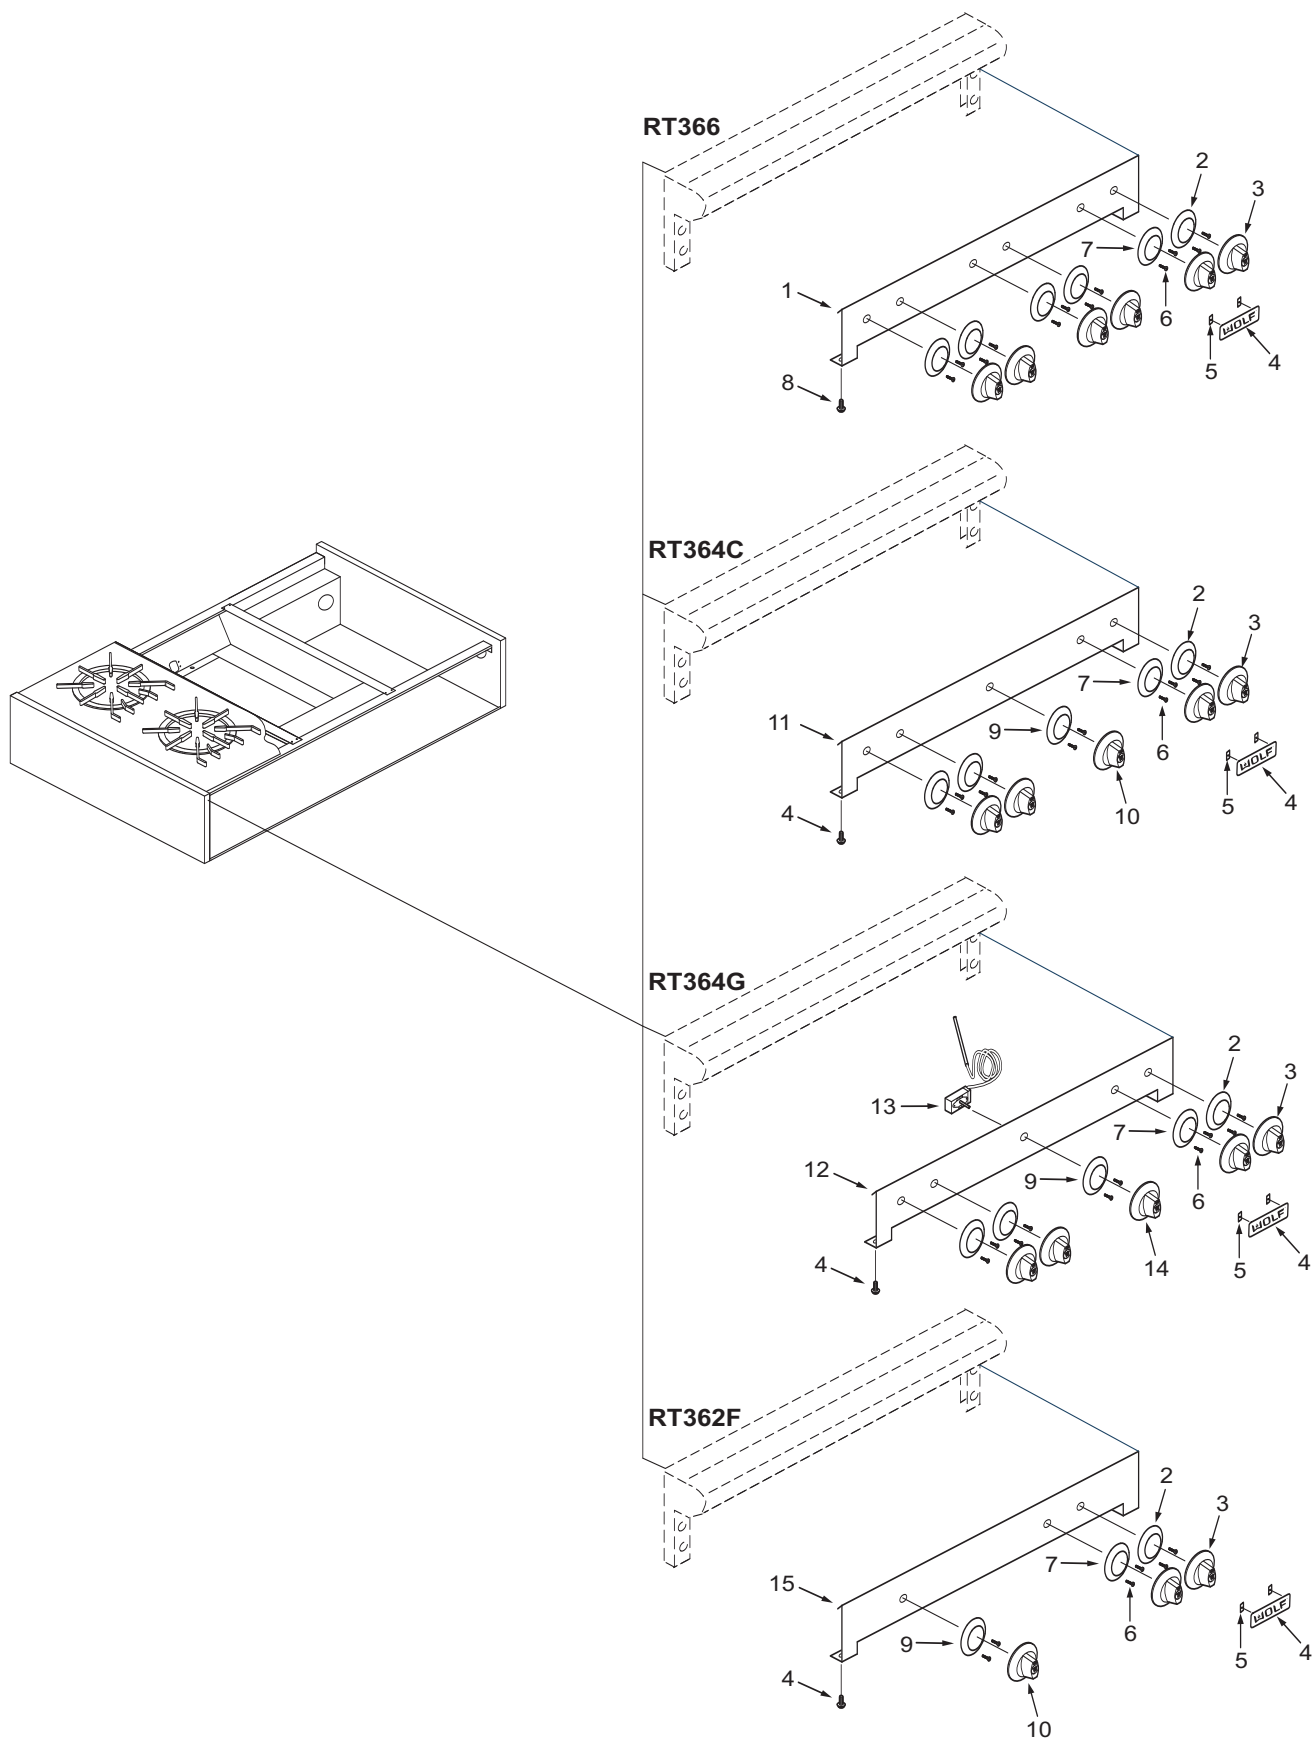

36" Rangetop Front Panel View

36" Rangetop Manifold Parts List

<u>Ref #</u>	<u>Part #</u>	<u>Description</u>	<u>Ref #</u>	<u>Part #</u>	<u>Description</u>
1	768318	Bracket, Access	23	720885	Bracket, Valve Mounting
2	809418	Module, Spark +4 Point	24	722133	Screw, Hex Head
	809420	Module, Spark 0+1 Tech	25	720888	Fitting, 3/16"
3	730228	Screw #10-24 x 1/2"	26	807665	Ferrule, 3/16"
4	723350	Regulator, 3/4" Convertible	27	804427	Manifold (RT366)
	801358	Regulator, 1/2" Convertible	28	719370	Plug, Hex Head, 1/8"
5	N/A		29	801936	Flex Tubing Service Package
6	N/A				3/16" x 16"
7	769122	Channel, Electrical	30	800892	Orifice, Bypass Inner, Natural Gas
8	N/A			800055	Orifice, Bypass Inner, LP Gas
9	809243	Cord, Power	31	800884	Orifice, Bypass Outer, Natural Gas
10	804189	Nipple, .50 X2.5 LG Black Pipe		800054	Orifice, Bypass Outer, LP Gas
11	801457	Elbow, 1/2"Npt x 1/2"Npt	32	809153	Burner Valve & Switch Assy, Nat
12	787418	Channel, Rear		809154	Valve, Burner, LP Gas
13	711302	Nipple, 1/2" x 5"	33	807141	Valve, Switch
14	719033	Union, 1/2" Black	34	719393	Elbow, Brass 3/8"
15	717417	Channel, Front	35	722278	Elbow, Adapter, Compression
16	722270	Rivet, Pop 3/16" Alum Multigrip	36	803166	Flex Tubing Service Package
17	800023	10-1/2" Riser Package, Rt36			3/8" x 6"
18	808975	Panel, Rear	37	804428	Manifold (RT364C)
19	803171	Flex Tubing Service Package	38	713810	Switch, Valve Ignition
		5/16" x 14"	39	722413	Valve, Brass
20	807667	Ferrule, Sleeve Brass	40	722223	Tubing, Flexible, 3/8 x 24"
21	807677	Nut, Compress Brass	41	714296	Tee
22	801937	Flex Tubing Service Package	42	804429	Manifold (RT364G)
		3/16" x 27"	43	720330	Valve, Shut Off, Oven
			44	804430	Manifold (RT362CF)

Not Shown

<u>Part #</u>	<u>Description</u>
800171	Wiring Harness RT366
800172	Wiring Harness RT364C
800173	Wiring Harness RT364G
800174	Wiring Harness RT362F
714771	Riser, Insulation, 1/8" x 17" x 33"
803876	Riser, Back Panel Assy
803880	Riser, front Panel Assy
763047	Strip Filler, Left Hand
763048	Strip Filler, Right Hand
800001	Island Trim Strip LH, RH & Rear
762141	Panel, Back
762053	Strip, Back Filler