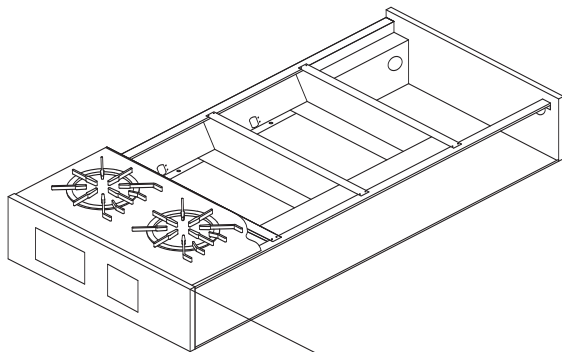

48" Rangetop Front Panel View (2 of 2)

NOTE: SEE PRECEDING PAGE FOR ADDITIONAL 48" RANGETOP FRONT PANEL VIEWS

48" Rangetop Manifold Parts List (1 of 2)

<u>Ref #</u>	<u>Part #</u>	<u>Description</u>	<u>Ref #</u>	<u>Part #</u>	<u>Description</u>
1	768318	Bracket, Access	24	801937	Flex Tubing Service Pkg 3/16"x27"
2	809418	Module, Spark +4 Point	25	720885	Bracket, Valve Mounting
	809420	Module, Spark 0+1 Tech	26	722133	Screw, Hex Head
3	730228	Screw #10-24 x 1/2"	27	804431	Manifold (RT488)
4	723350	Regulator, 3/4" Convertible	28	801936	Flex Tubing Service Pkg 3/16"x16"
	801358	Regulator, 1/2" Convertible	29	809153	Burner Valve & Switch Assy, Nat
5	NLA			809154	Valve, Burner, LP Gas
6	NLA		30	800892	Orifice, Bypass Inner, Natural Gas
7	769122	Channel, Electrical		800055	Orifice, Bypass Inner, LP Gas
8	NLA		31	800884	Orifice, Bypass Outer, Natural Gas
9	809243	Cord, Power		800054	Orifice, Bypass Outer, LP Gas
10	804189	Nipple, .50 X2.5 LG Black Pipe	32	807141	Valve, Switch
11	801457	Elbow, 1/2"Npt x 1/2"Npt	33	719393	Elbow, Brass 3/8"
12	787420	Channel, Rear	34	719370	Plug, Hex Head, 1/8"
13	711302	Nipple, 1/2" x 5"	35	804432	Manifold (RT486C)
14	719033	Union, 1/2" Black	36	713810	Switch, Valve Ignition
15	787419	Channel, Front	37	722413	Valve, Brass
16	722270	Rivet, Pop 3/16" Alum Multigrip	38	722278	Elbow, Adapter, Compression
17	800023	10-1/2" Riser Package, Rt36	39	803166	Flex Tubing Service Pkg 3/16" x 6"
18	804406	Panel, Rear	40	804433	Manifold (RT486G)
19	803171	Flex Tubing Service Pkg 5/16"x14"	41	720330	Valve, Shut Off, Oven
20	807677	Nut, Compress Brass	42	722223	Tubing, Flexible, 3/8 x 24"
21	807667	Ferrule, Sleeve Brass	43	804430	Manifold (RT484DG)
22	720888	Fitting, 3/16"			
23	807665	Ferrule, 3/16"			