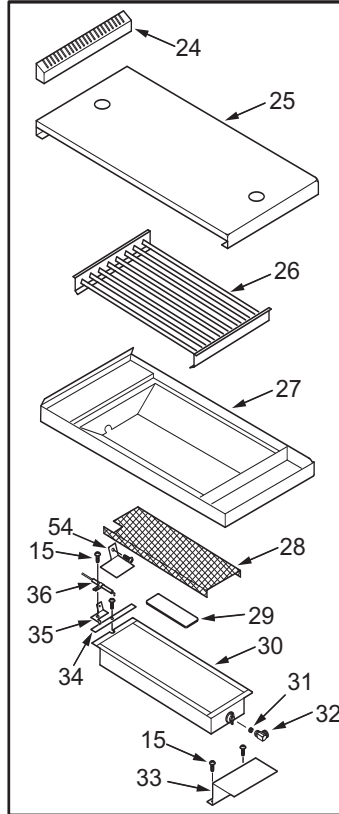

IR Charbroiler