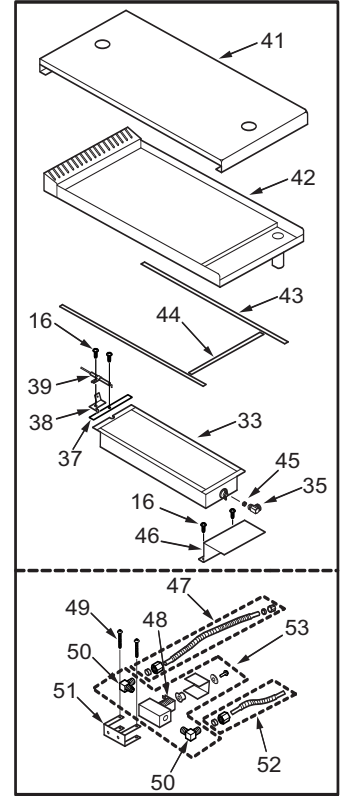

48" Rangetop Top & Dress Panels View

Surface Burner

IR Charbroiler

IR Griddle

French Top

48" Rangetop Front Panel Parts List (1 of 2)

<u>Ref #</u>	<u>Part #</u>	<u>Description</u>
1	787409	Panel, Front SB488 (See SN Breaks)
	806285	Panel, Front RT488 (See SN Breaks)
2	730239	Screw #8-32 x 3/8"
3	801346	Bezel, Front (See SN Breaks)
4	801347	Bezel, Rear (See SN Breaks)
5	720879	Knob, Control, Red (See SN Breaks)
	801312	Knob, Surface Burner Valve, Red
	720880	Knob, Control, Black (See SN Breaks)
	801313	Knob, Surface Burner Valve, Black
6	730076	Screw #6-32 x 1/4"
7	730509	Clip, Tinnerman
8	800924	Wolf Logo
9	787410	Panel, Front SB486B (See SN Breaks)
	806286	Panel, Front RT486C (See SN Breaks)
10	721017	Knob, Charbroiler/French Top, Red (See S/N Breaks)
	801306	Knob, Charbroiler/French Top, Red (See S/N Breaks)
	721018	Knob, Char/French Top, Black (See S/N Breaks)
	801307	Knob, Char/French Top, Black (See S/N Breaks)
11	718146	Bezel, Thermostat
	801348	Bezel, W/Tick Mark
12	787411	Panel, Front SB486G (See SN Breaks)
	806287	Panel, Front RT486G (See SN Breaks)
13	805787	Thermostat, Griddle
14	720017	Light, Indicator, Red
15	721014	Knob, Thermostat w/Griddle, Red (See S/N Breaks)
	801310	Knob, Thermostat w/Griddle, Red (See S/N Breaks)
	721015	Knob, Thermostat w/Griddle, Black
	801311	Knob, Thermostat w/Griddle, Black (See S/N Breaks)
16	787414	Panel, Front SB484DG (See SN Breaks)
	806290	Panel, Front RT484DG (See SN Breaks)