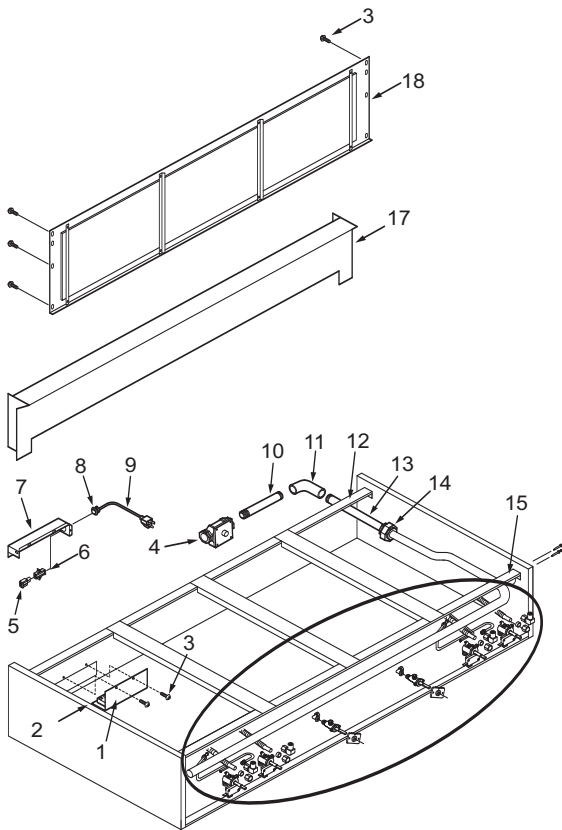

48" Rangetop Manifold View (1 of 2)

**NOTE: SEE FOLLOWING PAGE FOR
ADDITIONAL 48" RANGETOP
MANIFOLD VIEWS**

48" Rangetop Manifold Parts List (2 of 2)

Ref #	Part #	Description	Ref #	Part #	Description
1	768318	Bracket, Access	25	720885	Bracket, Valve Mounting
2	809418	Module, Spark +4 Point	26	722133	Screw, Hex Head
	809420	Module, Spark 0+1 Tech	27	719393	Elbow, Brass 3/8"
3	730228	Screw #10-24 x 1/2"	28	803166	Flex Tubing Service Pkg 3/8" x 6"
4	723350	Regulator, 3/4" Convertible	29	719370	Plug, Hex Head, 1/8"
	801358	Regulator, 1/2" Convertible	30	804435	Manifold (RT484DC, RT484F)
5	NLA		31	801936	Flex Tubing Service Pkg 3/16"x16"
6	NLA		32	809153	Burner Valve & Switch Assy, Nat
7	769122	Channel, Electrical		809154	Valve, Burner, LP Gas
8	NLA		33	800892	Orifice, Bypass Inner, Natural Gas
9	809243	Cord, Power		800055	Orifice, Bypass Inner, LP Gas
10	804189	Nipple, .50 X2.5 LG Black Pipe	34	800884	Orifice, Bypass Outer, Natural Gas
11	801457	Elbow, 1/2"Npt x 1/2"Npt		800054	Orifice, Bypass Outer, LP Gas
12	787420	Channel, Rear	35	807141	Valve, Switch
13	711302	Nipple, 1/2" x 5"	36	713810	Switch, Valve Ignition
14	719033	Union, 1/2" Black	37	722413	Valve, Brass
15	787419	Channel, Front	38	722223	Tubing, Flexible, 3/8 x 24"
16	722270	Rivet, Pop 3/16" Alum Multigrip	39	722278	Elbow, Adapter, Compression
17	800023	10-1/2" Riser Package, Rt36	40	804434	Manifold (RT484CG)
18	804406	Panel, Rear	41	720330	Valve, Shut Off, Oven
19	803171	Flex Tubing Service Pkg 5/16"x14"	42	803167	Flex Tubing Service Pkg 3/8"x12"
20	807677	Nut, Compress Brass	43	804437	Manifold (RT482CF)
21	807667	Ferrule, Sleeve Brass			
22	720888	Fitting, 3/16"			
23	807665	Ferrule, 3/16"			
24	801937	Flex Tubing Service Pkg 3/16"x27"			

Not Shown

800179	Wiring Harness RT484DC
800178	Wiring Harness RT484CG
800181	Wiring Harness RT484F
800182	Wiring Harness RT482CF
714748	Riser, Insulation, 1/8" x 17" x 44"
803877	Riser, Back Panel Assy
803881	Riser, Front Panel Assy
800002	Regular Trim Strip Package, RT48
800003	Island Trim Strip, Lh & Rh, RT48
763049	Strip Filler, Left Hand
763050	Strip Filler, Right Hand
762214	Panel, Back
762212	Strip, Back Filler