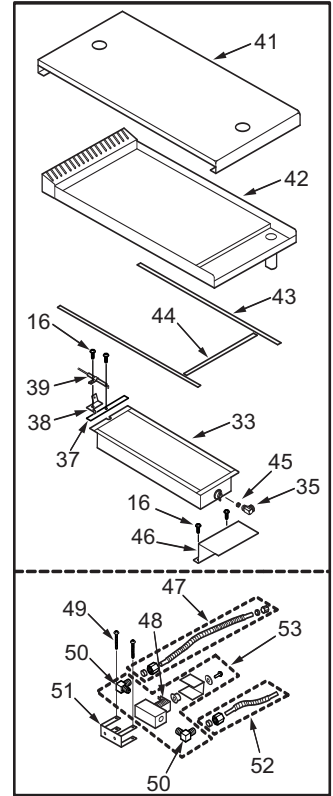

36" Rangetop Top & Dress Panels View

Surface Burner

IR Charbroiler

IR Griddle

French Top

36" Rangetop Front Panel Parts List

<u>Ref #</u>	<u>Part #</u>	<u>Description</u>
1	787405	Panel, Front SB366 (See S/N Breaks)
	806281	Panel, Front RT366 (See S/N Breaks)
2	801347	Bezel, Rear (See SN Breaks)
3	720879	Knob, Control, Red (See SN Breaks)
	801312	Knob, Surface Burner Valve, Red
	720880	Knob, Control, Black (See SN Breaks)
	801313	Knob, Surface Burner Valve, Black
4	800924	Wolf Logo
5	730509	Clip, Tinnerman
6	730076	Screw #6-32 x 1/4"
7	801346	Bezel, Front (See SN Breaks)
8	730239	Screw #8-32 x 3/8"
9	718146	Bezel, Thermostat
	801348	Bezel, W/Tick Mark
10	721017	Knob, Charbroiler/French Top, Red (See S/N Breaks)
	801306	Knob, Charbroiler/French Top, Red (See S/N Breaks)
	721018	Knob, Char/French Top, Black (See S/N Breaks)
	801307	Knob, Char/French Top, Black (See S/N Breaks)
11	787406	Panel, Front SB364B (See S/N Breaks)
	806282	Panel, Front RT364C (See S/N Breaks)
12	787407	Panel, Front SB364G (See S/N Breaks)
	806283	Panel, Front RT364G (See S/N Breaks)
13	805787	Thermostat, Griddle
14	721014	Knob, Thermostat w/Griddle, Red (See S/N Breaks)
	801310	Knob, Thermostat w/Griddle, Red (See S/N Breaks)
	721015	Knob, Thermostat w/Griddle, Black
	801311	Knob, Thermostat w/Griddle, Black (See S/N Breaks)
	787408	Panel, Front SB362F (See S/N Breaks)
15	806284	Panel, Front RT362F (See S/N Breaks)