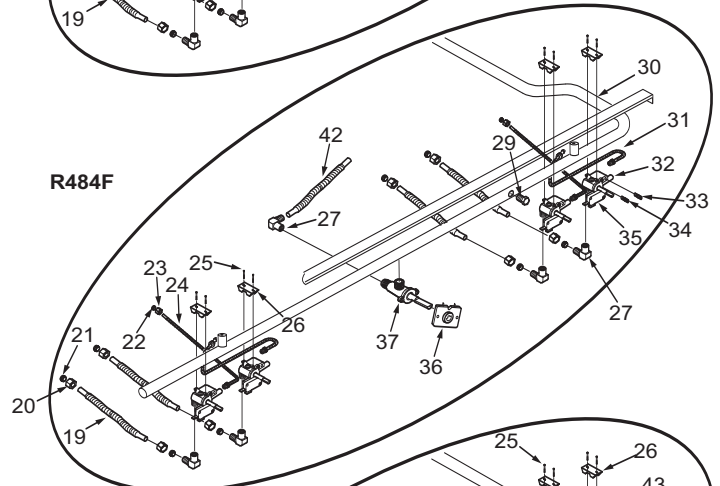

48" Rangetop Manifold Parts List (2 of 2)

Ref #	Part #	Description	Ref #	Part #	Description
1	768318	Bracket, Access	25	720885	Bracket, Valve Mounting
2	809418	Module, Spark +4 Point	26	722133	Screw, Hex Head
	809420	Module, Spark 0+1 Tech	27	719393	Elbow, Brass 3/8"
3	730228	Screw #10-24 x 1/2"	28	803166	Flex Tubing Service Pkg 3/8" x 6"
4	723350	Regulator, 3/4" Convertible	29	719370	Plug, Hex Head, 1/8"
	801358	Regulator, 1/2" Convertible	30	804435	Manifold (RT484DC, RT484F)
5	NLA		31	801936	Flex Tubing Service Pkg 3/16"x16"
6	NLA		32	809153	Burner Valve & Switch Assy, Nat
7	769122	Channel, Electrical		809154	Valve, Burner, LP Gas
8	NLA		33	800892	Orifice, Bypass Inner, Natural Gas
9	809243	Cord, Power		800055	Orifice, Bypass Inner, LP Gas
10	804189	Nipple, .50 X2.5 LG Black Pipe	34	800884	Orifice, Bypass Outer, Natural Gas
11	801457	Elbow, 1/2"Npt x 1/2"Npt		800054	Orifice, Bypass Outer, LP Gas
12	787420	Channel, Rear	35	807141	Valve, Switch
13	711302	Nipple, 1/2" x 5"	36	713810	Switch, Valve Ignition
14	719033	Union, 1/2" Black	37	722413	Valve, Brass
15	787419	Channel, Front	38	722223	Tubing, Flexible, 3/8 x 24"
16	722270	Rivet, Pop 3/16" Alum Multigrip	39	722278	Elbow, Adapter, Compression
17	800023	10-1/2" Riser Package, Rt36	40	804434	Manifold (RT484CG)
18	804406	Panel, Rear	41	720330	Valve, Shut Off, Oven
19	803171	Flex Tubing Service Pkg 5/16"x14"	42	803167	Flex Tubing Service Pkg 3/8"x12"
20	807677	Nut, Compress Brass	43	804437	Manifold (RT482CF)
21	807667	Ferrule, Sleeve Brass			
22	720888	Fitting, 3/16"			
23	807665	Ferrule, 3/16"			
24	801937	Flex Tubing Service Pkg 3/16"x27"			

Not Shown

800179	Wiring Harness RT484DC
800178	Wiring Harness RT484CG
800181	Wiring Harness RT484F
800182	Wiring Harness RT482CF
714748	Riser, Insulation, 1/8" x 17" x 44"
803877	Riser, Back Panel Assy
803881	Riser, Front Panel Assy
800002	Regular Trim Strip Package, RT48
800003	Island Trim Strip, Lh & Rh, RT48
763049	Strip Filler, Left Hand
763050	Strip Filler, Right Hand
762214	Panel, Back
762212	Strip, Back Filler

48" Rangetop Manifold View (2 of 2)

**NOTE: SEE PRECEDING PAGE FOR
ADDITIONAL 48" RANGETOP
MANIFOLD VIEWS**