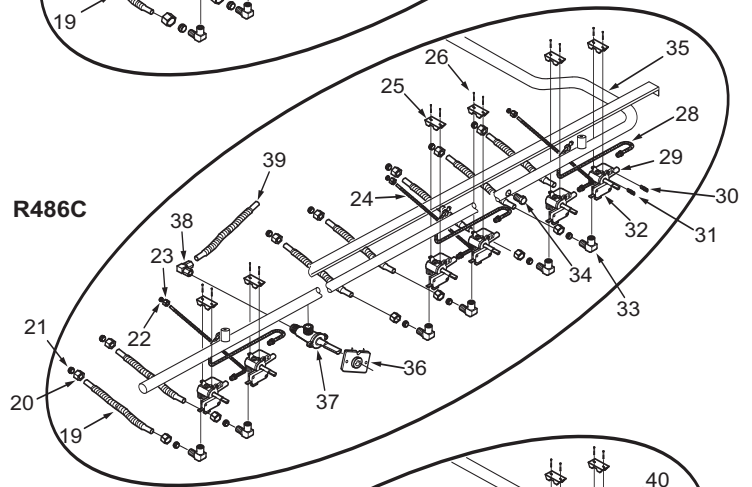

48" Rangetop Manifold View (1 of 2)

**NOTE: SEE FOLLOWING PAGE FOR
ADDITIONAL 48" RANGETOP
MANIFOLD VIEWS**

48" Rangetop Manifold Parts List (2 of 2)

Ref #	Part #	Description	Ref #	Part #	Description
1	768318	Bracket, Access	25	720885	Bracket, Valve Mounting
2	809418	Module, Spark +4 Point	26	722133	Screw, Hex Head
	809420	Module, Spark 0+1 Tech	27	719393	Elbow, Brass 3/8"
3	730228	Screw #10-24 x 1/2"	28	803166	Flex Tubing Service Pkg 3/8" x 6"
4	723350	Regulator, 3/4" Convertible	29	719370	Plug, Hex Head, 1/8"
	801358	Regulator, 1/2" Convertible	30	804435	Manifold (RT484DC, RT484F)
5	NLA		31	801936	Flex Tubing Service Pkg 3/16"x16"
6	NLA		32	809153	Burner Valve & Switch Assy, Nat
7	769122	Channel, Electrical		809154	Valve, Burner, LP Gas
8	NLA		33	800892	Orifice, Bypass Inner, Natural Gas
9	809243	Cord, Power		800055	Orifice, Bypass Inner, LP Gas
10	804189	Nipple, .50 X2.5 LG Black Pipe	34	800884	Orifice, Bypass Outer, Natural Gas
11	801457	Elbow, 1/2"Npt x 1/2"Npt		800054	Orifice, Bypass Outer, LP Gas
12	787420	Channel, Rear	35	807141	Valve, Switch
13	711302	Nipple, 1/2" x 5"	36	713810	Switch, Valve Ignition
14	719033	Union, 1/2" Black	37	722413	Valve, Brass
15	787419	Channel, Front	38	722223	Tubing, Flexible, 3/8 x 24"
16	722270	Rivet, Pop 3/16" Alum Multigrip	39	722278	Elbow, Adapter, Compression
17	800023	10-1/2" Riser Package, Rt36	40	804434	Manifold (RT484CG)
18	804406	Panel, Rear	41	720330	Valve, Shut Off, Oven
19	803171	Flex Tubing Service Pkg 5/16"x14"	42	803167	Flex Tubing Service Pkg 3/8"x12"
20	807677	Nut, Compress Brass	43	804437	Manifold (RT482CF)
21	807667	Ferrule, Sleeve Brass			
22	720888	Fitting, 3/16"			
23	807665	Ferrule, 3/16"			
24	801937	Flex Tubing Service Pkg 3/16"x27"			

Not Shown

800179	Wiring Harness RT484DC
800178	Wiring Harness RT484CG
800181	Wiring Harness RT484F
800182	Wiring Harness RT482CF
714748	Riser, Insulation, 1/8" x 17" x 44"
803877	Riser, Back Panel Assy
803881	Riser, Front Panel Assy
800002	Regular Trim Strip Package, RT48
800003	Island Trim Strip, Lh & Rh, RT48
763049	Strip Filler, Left Hand
763050	Strip Filler, Right Hand
762214	Panel, Back
762212	Strip, Back Filler