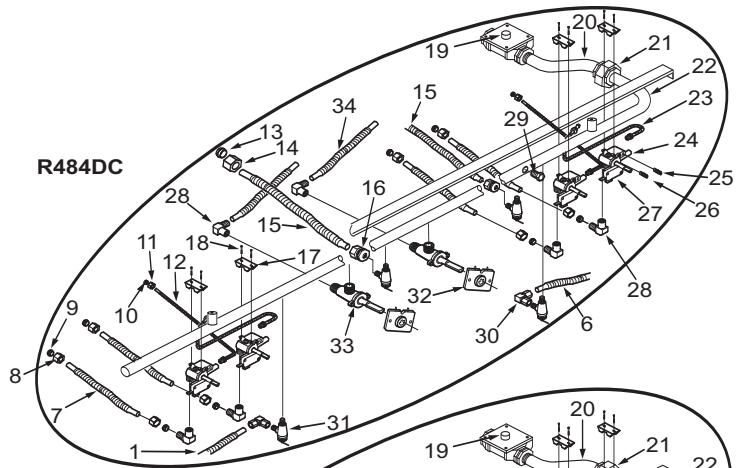

48" Range Manifold View (2 of 2)

**NOTE: SEE PRECEDING PAGE FOR
ADDITIONAL 48" RANGE
MANIFOLD VIEWS**

48" Range Oven Parts List

<u>Ref #</u>	<u>Part #</u>	<u>Description</u>
1	809157	Burner, Infrared Oven
2	801686	Bracket, Burner Left/Right
3	766592	Bracket, Burner Front/Rear
4	730228	Screw, #10-24 x 1/2"
5	766499	Bracket, Igniter, IR Range
6	723060	Igniter, Hot Surface
7	801690	Cover, Igniter Shield, Range
8	730230	Screw #8-32 x 3/8"
9	806873	Thermo Bulb Housing Assembly
	800123	Thermo Bulb Housing Assembly, 18"
10	800120	Oven Deflector Rest
11	718601	Igniter, Norton
12	720696	Lamp, Oven Assembly
13	342766	Lamp, Oven 40w, 120v
14	720830	Lens
15	766451	Plug, Motor Mount
16	715221	Motor, Oven Fan
17	800628	Blade, Convection Fan
18	730229	Screw, #10-24 x 1-1/2"
19	766456	Cover, Blower Oven
20	720682	Rack, Guide
21	720683	Rack, Oven 30" Range
22	809669	Grill, Broiler Pan
23	722790	Rack, Oven 18" Range
24	766420	Deflector, Oven Bottom Range
25	766418	Panel, Oven Bottom 30" Range (See SN Break)
	807945	Panel, Oven Bottom 30" (See SN Break)
26	786638	Panel, Oven Bottom 18" Range (See SN Break)
	803545	Panel, Oven Bottom 18" (See SN Break)
27	812107	Valve, Oven Safety Single Hole
28	803166	Flex Tubing Service Package 6"
29	719385	Orifice Holder
30	800071	Orifice, Large Oven Natural Gas
	800059	Orifice, Large Oven LP
31	807734	Orifice Bracket, Range
32	766545	Baffle, Lower Front
	807861	Baffle, Lower Front
33	803973	Heatsink
34	803814	Burner Tube, Oven (See SN Break)
	807729	Buner Tube, Bake (See SN Break)
35	766546	Baffle, Flue Range
36	809668	Pan, Broiler
37	813104	Flex Tubing Service Package 8"