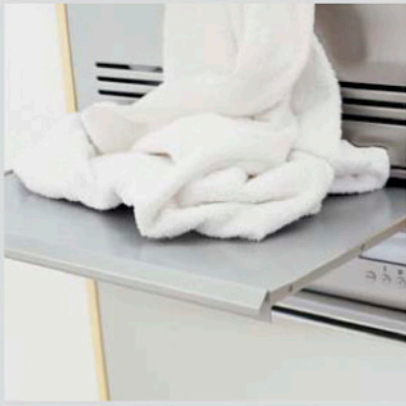

Spare Parts Catalogue

Washing machines \ 6000 Series
Type: WM25.3
Model: W6222 US Titanium

Prod. No: 107622216
November 30th 2006

AM Appliances Group

P.O. Box 851805 • Richardson • TX 75085-1805
789 N. Grove Road • Suite 103 • Richardson • TX 75081