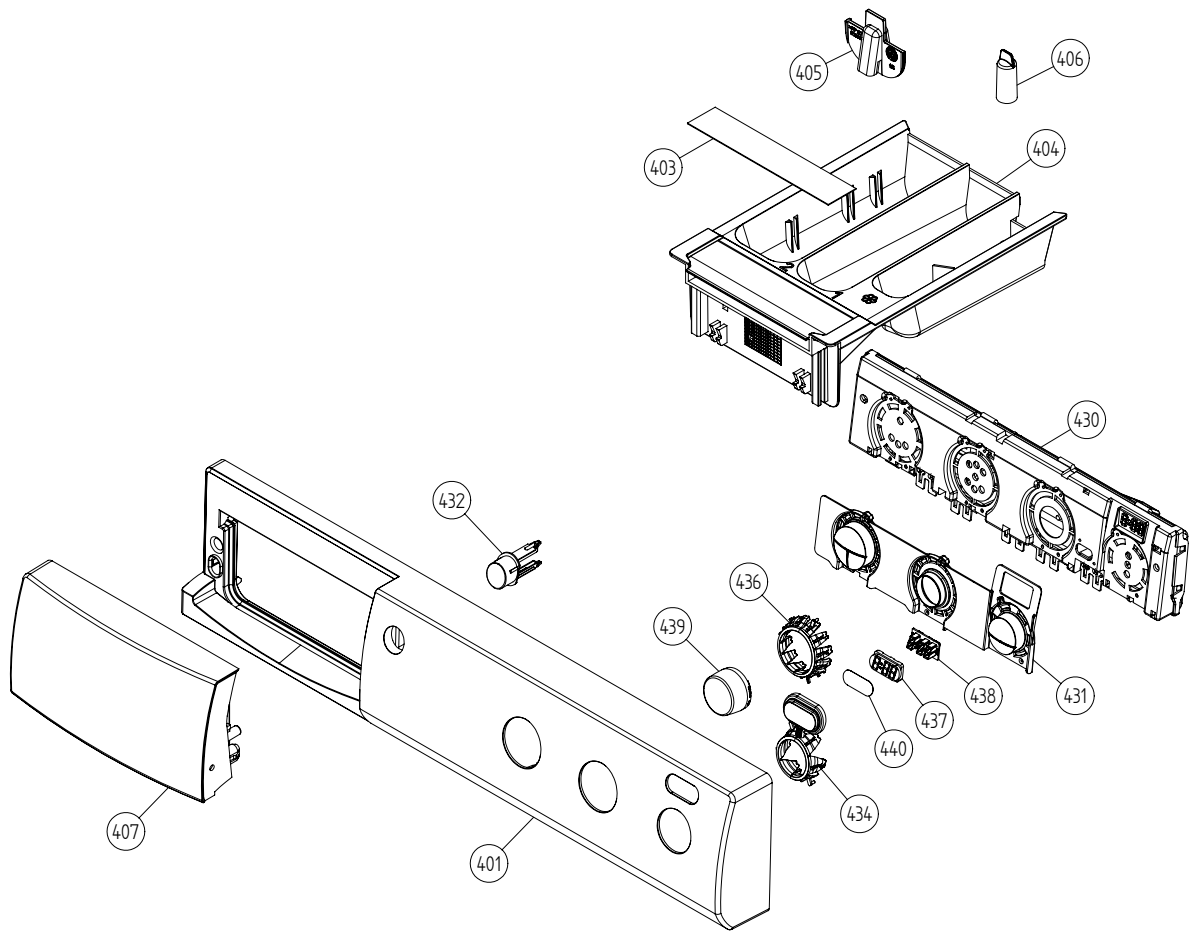

Control panel

ASKO, W6222 US - Titanium (WM25.3)

Pos	Spare part No.	Description	Qty	Comment
401	8079306-81-UL	PANEL W.HANDLE W6222 ASKO US	1 Pc's	
403	8079298-49	PLATE PROG.INFO WM25(US) FR/ES	1 Pc's	
403	8076556-49	Program info	1 Pc's	
404	8061630	Det Comp Complete W600	1 Pc's	
405	8061633	Siphon Divider Liq Det 600s	1 Pc's	
406	8061634	Siphon Fabric softener WM20	1 Pc's	
407	8061846-81-UL	Detergent drawer handle WM50 t	0 Pc's	
430	8077129	CONTROL UNIT WM25.3 UL4	1 Pc's	
431	8079274-81	PUSHBUTTONS PRINTED WM25 VAR.3	1 Pc's	
432	8076364-81	PUSHBUTTON MAINSWITCH WMD25	1 Pc's	
434	8076235	LENS START/STOP WMD25	1 Pc's	
436	8076237	LENS 12 SEGMENT WMD25	2 Pc's	
437	8076685	LIGHT SCREENING LENS 7-SEGMENT	1 Pc's	
438	8076684	LENS 7-SEGMENT WMD25	1 Pc's	
439	8077334-81-99	KNOB COMPL. M.GREY/TRANS.WMD25	1 Pc's	
440	8077396	DECOR PLATE WMD25	1 Pc's	
460	8076204	CABLE SET MOTOR WM	1 Pc's	
461	8076203	CABLE SET POWER WM	1 Pc's	
462	8076206	CABLE SET INLET VALVES WM	1 Pc's	
464	8076205	CABLE SET LEVEL,DRAIN,DOOR WM	1 Pc's	
465	8076207	CABLE SET PRESSURE SENSOR WM	1 Pc's	
467	8076208	CABLE SET HEATER WM	1 Pc's	
468	8076209	GROUND CHAIN WM	1 Pc's	
490	8079299	INSTRUCT. W6222 ENGLISH US/CA	1 Pc's	
490	8079300	INSTRUCT. W6222 FRENCH US/CA	1 Pc's	
490	8079301	INSTRUCT. W6222 SPANISH US/CA	1 Pc's