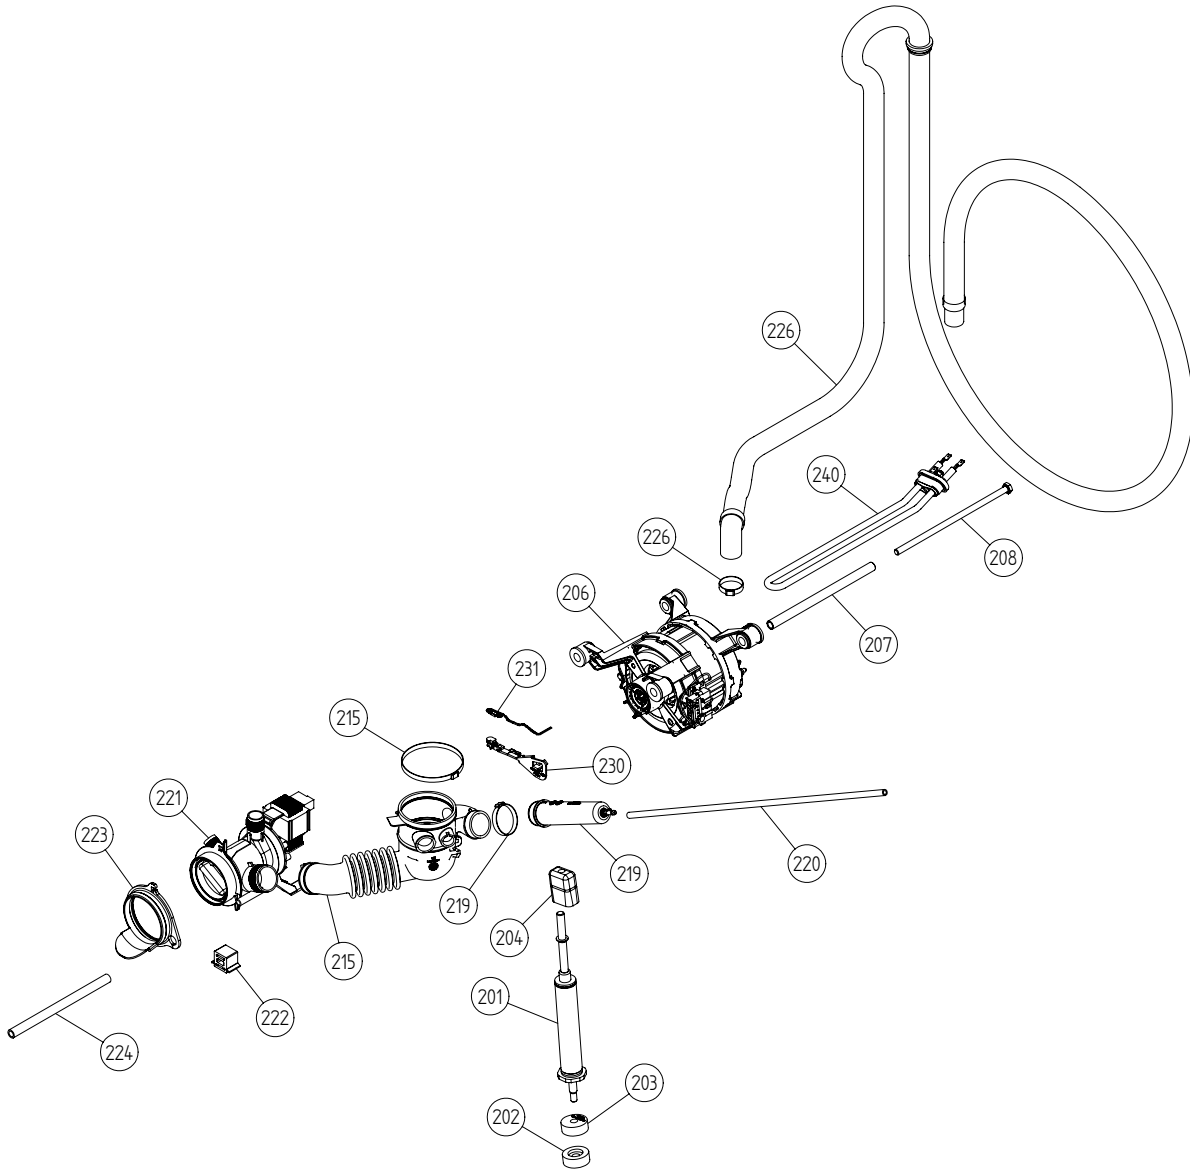

Outer Casing

ASKO, W6222 US - Titanium (WM25.3)

Pos	Spare part No.	Description	Qty	Comment
101	8061817-81	Top WM50 titanium	1 Pc's	
101-a	8900338	Screw 20 Torx Self Tapping	3 Pc's	
101-b	8901413	Lock Washer laundry tops	2 Pc's	
103	8064062	Top Cover Strip	1 Pc's	
105	8064198	Support Beam	1 Pc's	
105-a	8064255	SPONGE RUBBER STRIP 2X8 L=544	1 Pc's	
106	8801174-81	Side WM50 titanium	2 Pc's	
107	8061763	Clip Front Plate 600700s	2 Pc's	
108	8061916	CABLE HOLDER WMD20	3 Pc's	
109	8061713	HOLDER HOSE/SIDE PLATE WMD20	2 Pc's	
111	8064017	Insulation	1 Pc's	
112	8061732-81	front WM50 titanim	1 Pc's	
112-a	8900327	Screw 20 Torx Self Tapping	4 Pc's	
112-b	8901413	Lock Washer laundry tops	2 Pc's	
114	8064177	Hook Lower Pane	2 Pc's	
114-a	8900338	Screw 20 Torx Self Tapping	2 Pc's	
115	8061741	RUBBER BUFFER FRONT DOOR	2 Pc's	
116	8061744	HINGE BEARING	2 Pc's	
116-a	8901097	Screw Terminal	6 Pc's	
118	8061745	RUBBER BUFFER HINGE	2 Pc's	
119	8064294-81	Lower cover WM50 titanium	1 Pc's	
119-a	8900327	Screw 20 Torx Self Tapping	2 Pc's	
119-b	8901413	Lock Washer laundry tops	2 Pc's	
122	8061785	PUMP GUARD WM20	1 Pc's	
123	8061657-81	outlet pump door WM50 Titanium	1 Pc's	
127	8061737	REAR PANEL WM20	1 Pc's	
127-a	8061959	Plug Hum Sensor	1 Pc's	
127-b	8900338	Screw 20 Torx Self Tapping	11 Pc's	
131	8061693	Cross Beam Rear 600	1 Pc's	
131-a	8900338	Screw 20 Torx Self Tapping	4 Pc's	
131-b	8901413	Lock Washer laundry tops	1 Pc's	
133	8064206-UL	GrommetShipping Support 600s	3 Pc's	
134	8901940	Bolt Shippng WM20	3 Pc's	
134	8901037	Screw bufo	3 Pc's	
135	8061767	Locking Clip Shipping 600s	3 Pc's	
136	8065773	HOSE FRAME REAR COVER	2 Pc's	
137	8056950	Fill Hose Pex WM	1 Pc's	
138	8050805	GOOSE NECK for DRAIN HOSE	1 Pc's	
138-a	8002263	Cable Strip	1 Pc's	
139	8061618	BASE PAN WMD20	1 Pc's	
140	8059334	Leveling Leg Comp WMD 20	4 Pc's	