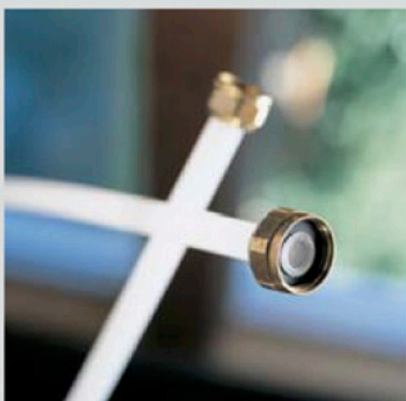

Spare Parts Catalogue

Washing machines \ 6000 Series
Type: WM25.3
Model: W6222 US Titanium

Prod. No: 107622216
November 30th 2006

AM Appliances Group

P.O. Box 851805 • Richardson • TX 75085-1805
789 N. Grove Road • Suite 103 • Richardson • TX 75081