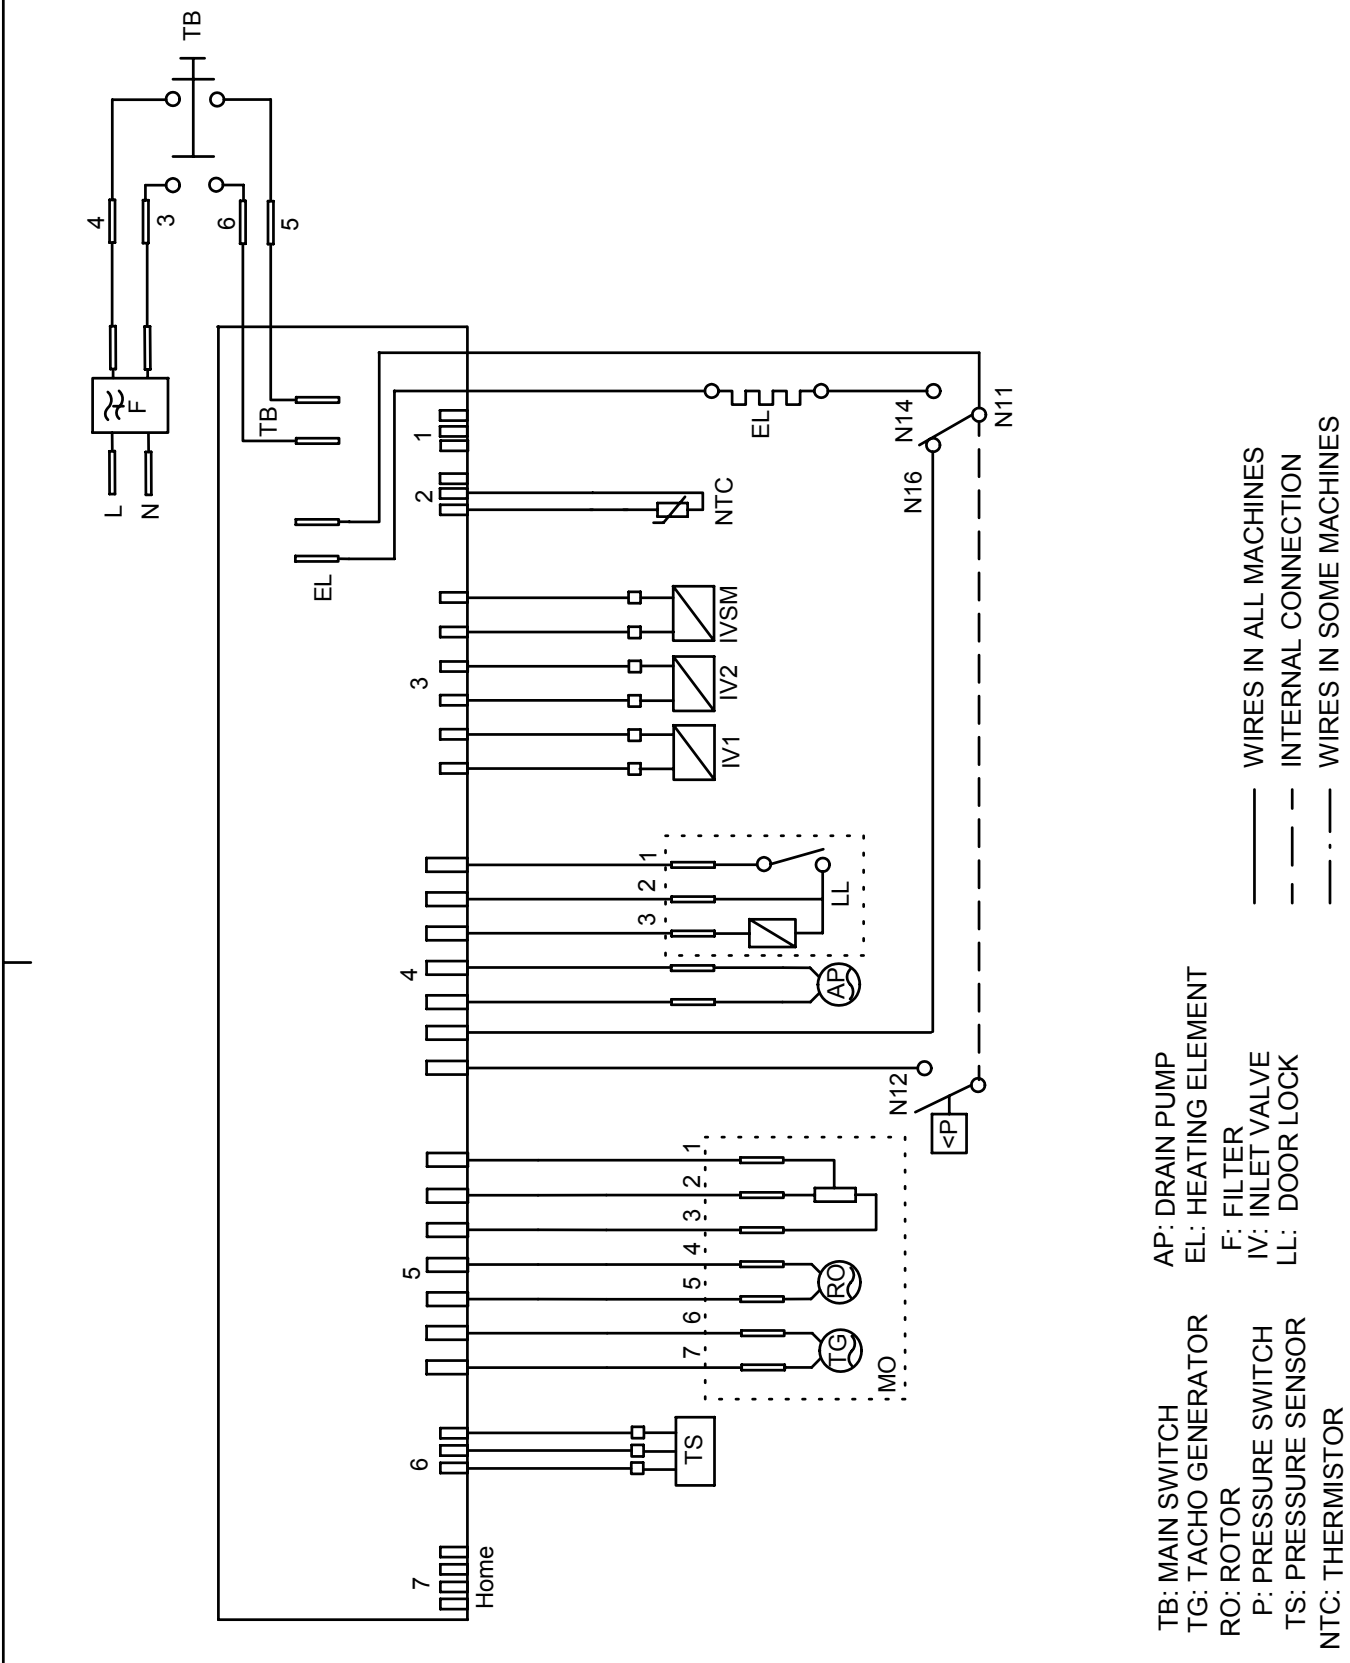

This document must not be copied without our written permission, and the contents thereof must not be imparted to a third party nor be used for any unauthorized purpose. Contrainvention will be prosecuted. ASKO CYLINDA AB

S:\UWVMD251_Tryckunderlag\Kopplingschema\8076100 Kopplingschema WM25-a.dft , pema , 2005-01-04 15:28:02

1. TB: MAIN SWITCH
   - TG: TACHO GENERATOR
   - RO: ROTOR
   - P: PRESSURE SWITCH
   - TS: PRESSURE SENSOR
   - NTC: THERMISTOR
   - AP: DRAIN PUMP
   - EL: HEATING ELEMENT
   - F: FILTER
   - IV: INLET VALVE
   - LL: DOOR LOCK
   - N11, N12, N14, N16: Terminal connections
2. ——— WIRES IN ALL MACHINES
   - - - INTERNAL CONNECTION
   - · - WIRES IN SOME MACHINES

Pos.	Qty	Part No.	Name of item	Material
Material		Dens.Kg/dm3	Dimensions, Type, etc.	
Scale		Gen.tolerance	Description(ENG)	
1:1			CIRCUIT DIAGRAM WM25	
Designed by		Gen.tol.Angle	Description(SE)	
Pema			KOPPLINGSSCHEMA WM25	
Released by		Iss by Dept	Year	Week
		UT	03	27
ASKO CYLINDA		80 761 00		Rev Ind
				b
		Replace		
		Project		WM25