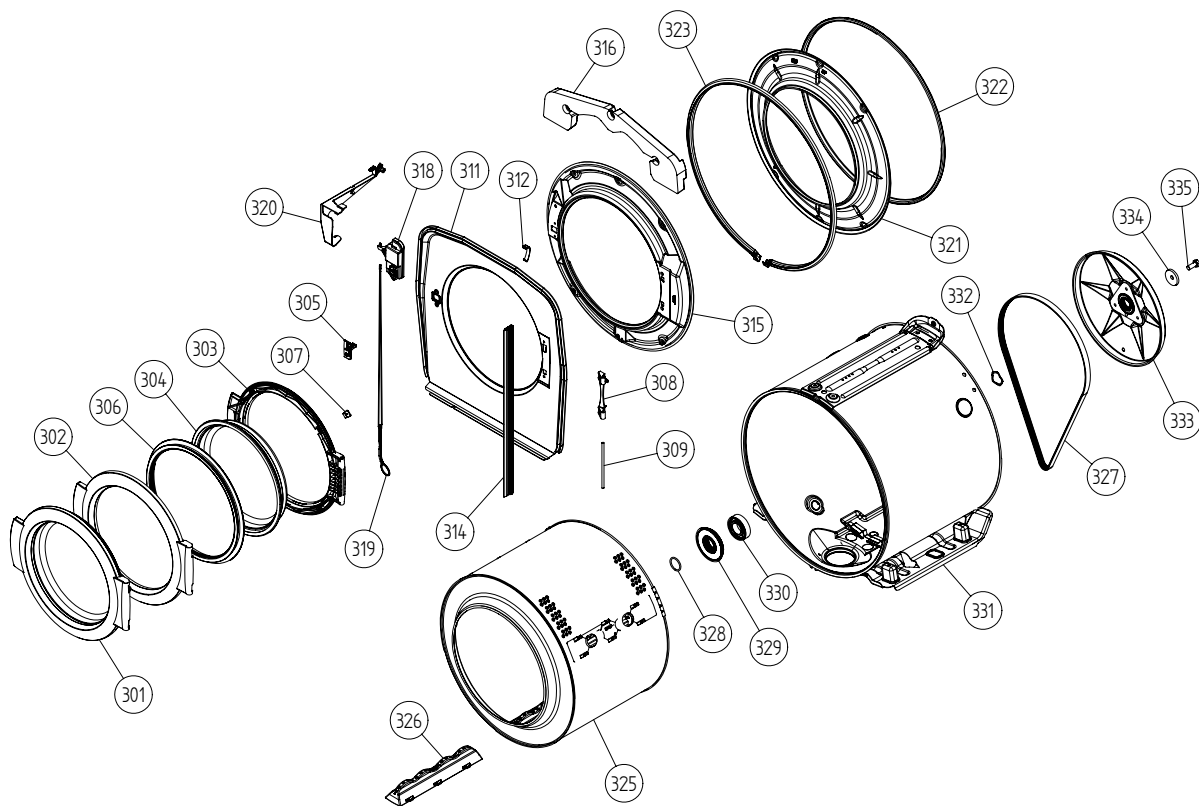

Cylinder and related parts

ASKO, W6222 US - Titanium (WM25.3)

Pos	Spare part No.	Description	Qty	Comment
301	8064906-81	Front door	1 Pc's	
302	8061651-81	Front frame	1 Pc's	
303	8061652-42	Front Door Frame Inner	1 Pc's	
304	8061685	Front Glass	1 Pc's	
305	8061798	Lock Hook Door 600s	1 Pc's	
306	8064025	Seal front door WM20/21	1 Pc's	
307	8061624	Securing Plate	4 Pc's	
308	8061686-42	Hinge Front Door Grey WM 20	1 Pc's	
308-a	8901969	Screw	2 Pc's	
309	8061687	Shaft for Hinge WM 20	1 Pc's	
311	8061671-81	Cover Plate Outer Metallic	1 Pc's	
312	8061879	Tension Spring	4 Pc's	
314	8061616	Gap Sealing Side WM 20	2 Pc's	
315	8061670	COVER PLATE INNER	1 Pc's	
316	8061678	DAMPER WEIGHT	2 Pc's	
316-a	8901135	SCREW	4 Pc's	
318	8061679	Door Lock Comp W600s	1 Pc's	
318-a	8902087	Screw Plastic Housing 20 Torx	2 Pc's	
319	8061780	EMERGENCY OPEN.Repl.by 8801305	1 Pc's	
320	8061680-UL	subs to #8061680	1 Pc's	
321	8065043	Front panel tub WM20/21	1 Pc's	
322	8061889	Seal Strip Tub 600s	1 Pc's	
323	8061669	TENSION RING WM20	1 Pc's	
325	8801277	Cylinder and sealing kit	1 Pc's	
326	8061604	Drum Paddle	3 Pc's	
327	8061682	Drive Belt 600 series washers	1 Pc's	
328	8058497	ORing 600s Drum Shaft WM	1 Pc's	
329	8801276	Kit sealing cassette	1 Pc's	
330	8056314	Bearing Comp WM Rear Panel	2 Pc's	
331	8801259	CONTAINER COMPL.WM20 CAST IRON	1 Pc's	
332	8056810	Wave Washer WM	1 Pc's	
333	8056376	Pulley for Drum WM	1 Pc's	
334	8057209	WASHER 42X10X5	1 Pc's	
335	8901052	Screw	1 Pc's