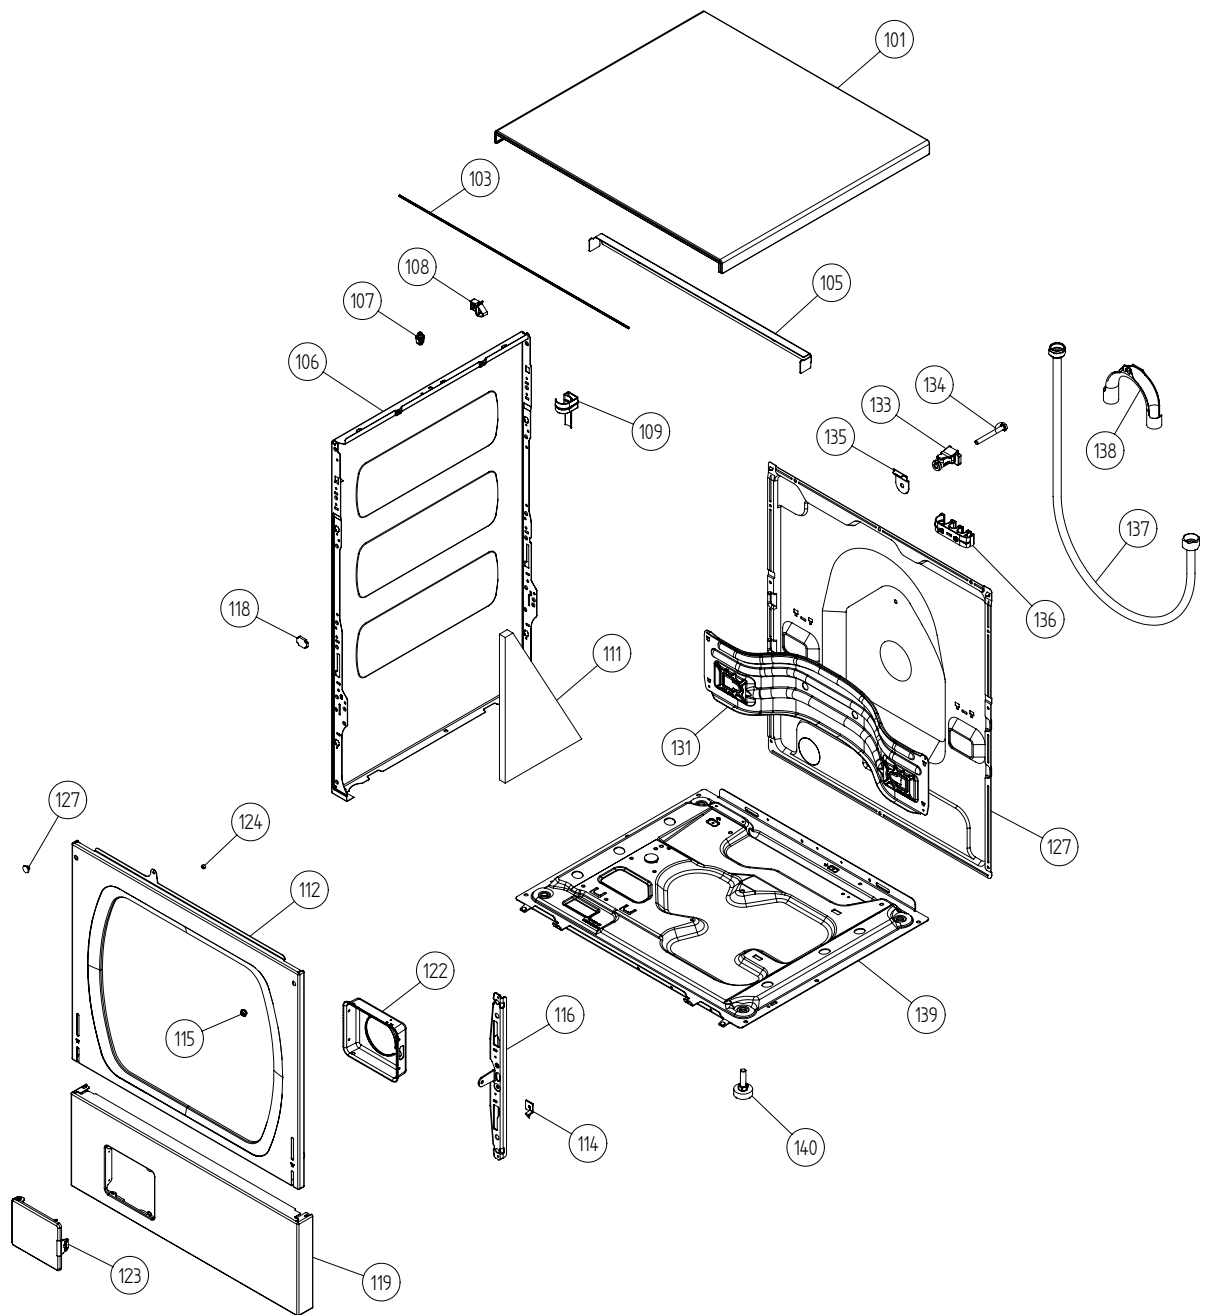

Outer Casing

ASKO, W6222 US - Titanium (WM25.3)

Pos	Spare part No.	Description	Qty	Comment
101	8061817-81	Top WM50 titanium	1 Pc's	
101-a	8900338	Screw 20 Torx Self Tapping	3 Pc's	
101-b	8901413	Lock Washer laundry tops	2 Pc's	
103	8064062	Top Cover Strip	1 Pc's	
105	8064198	Support Beam	1 Pc's	
105-a	8064255	SPONGE RUBBER STRIP 2X8 L=544	1 Pc's	
106	8801174-81	Side WM50 titanium	2 Pc's	
107	8061763	Clip Front Plate 600700s	2 Pc's	
108	8061916	CABLE HOLDER WMD20	3 Pc's	
109	8061713	HOLDER HOSE/SIDE PLATE WMD20	2 Pc's	
111	8064017	Insulation	1 Pc's	
112	8061732-81	front WM50 titanim	1 Pc's	
112-a	8900327	Screw 20 Torx Self Tapping	4 Pc's	
112-b	8901413	Lock Washer laundry tops	2 Pc's	
114	8064177	Hook Lower Pane	2 Pc's	
114-a	8900338	Screw 20 Torx Self Tapping	2 Pc's	
115	8061741	RUBBER BUFFER FRONT DOOR	2 Pc's	
116	8061744	HINGE BEARING	2 Pc's	
116-a	8901097	Screw Terminal	6 Pc's	
118	8061745	RUBBER BUFFER HINGE	2 Pc's	
119	8064294-81	Lower cover WM50 titanium	1 Pc's	
119-a	8900327	Screw 20 Torx Self Tapping	2 Pc's	
119-b	8901413	Lock Washer laundry tops	2 Pc's	
122	8061785	PUMP GUARD WM20	1 Pc's	
123	8061657-81	outlet pump door WM50 Titanium	1 Pc's	
127	8061737	REAR PANEL WM20	1 Pc's	
127-a	8061959	Plug Hum Sensor	1 Pc's	
127-b	8900338	Screw 20 Torx Self Tapping	11 Pc's	
131	8061693	Cross Beam Rear 600	1 Pc's	
131-a	8900338	Screw 20 Torx Self Tapping	4 Pc's	
131-b	8901413	Lock Washer laundry tops	1 Pc's	
133	8064206-UL	GrommetShipping Support 600s	3 Pc's	
134	8901940	Bolt Shippng WM20	3 Pc's	
134	8901037	Screw bufo	3 Pc's	
135	8061767	Locking Clip Shipping 600s	3 Pc's	
136	8065773	HOSE FRAME REAR COVER	2 Pc's	
137	8056950	Fill Hose Pex WM	1 Pc's	
138	8050805	GOOSE NECK for DRAIN HOSE	1 Pc's	
138-a	8002263	Cable Strip	1 Pc's	
139	8061618	BASE PAN WMD20	1 Pc's	
140	8059334	Leveling Leg Comp WMD 20	4 Pc's	