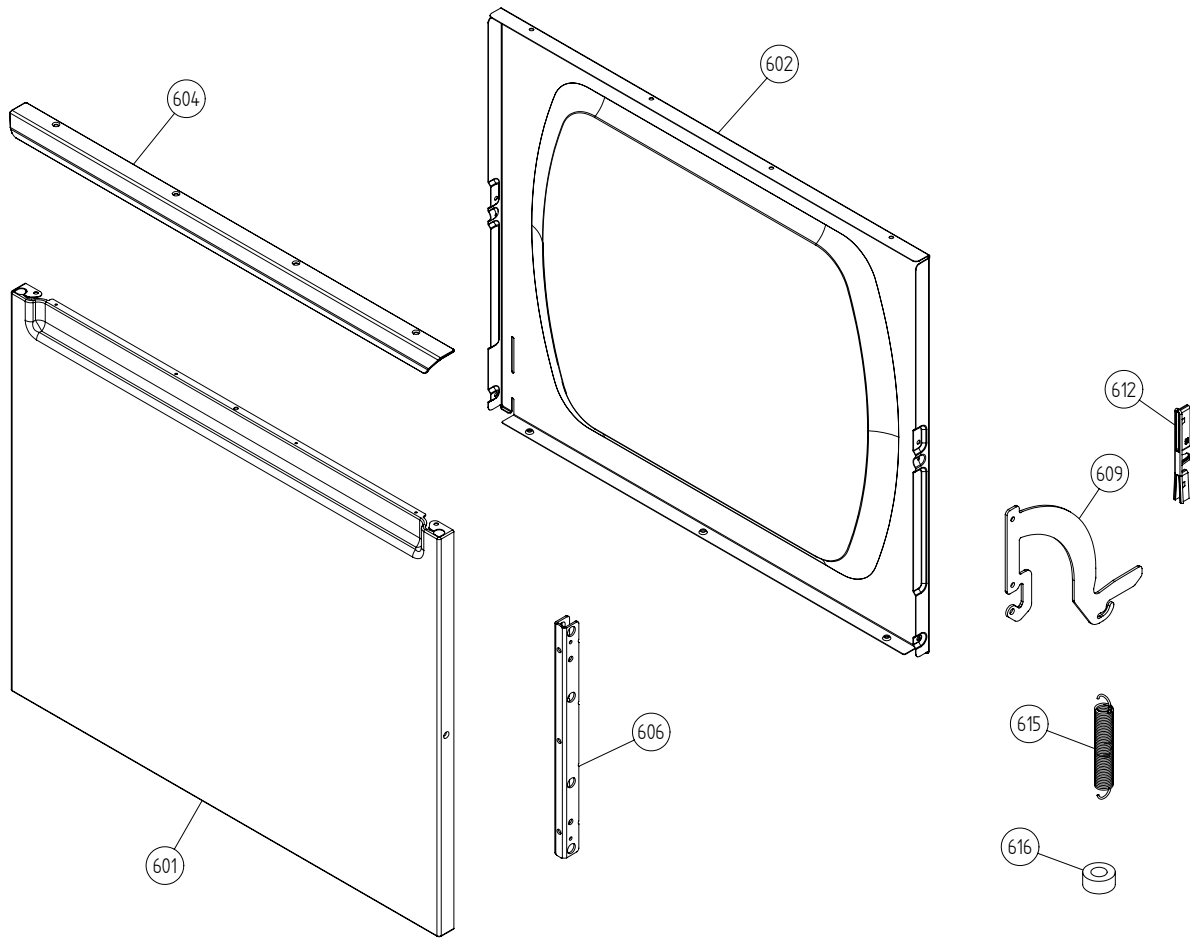

Upper Section

ASKO, W6222 US - Titanium (WM25.3)

Pos	Spare part No.	Description	Qty	Comment
501	8076210	BEAM FRONT WMD25	1 Pc's	
501	8061690	Front Beam 600/700 Series	1 Pc's	
501-a	8900338	Screw 20 Torx Self Tapping	2 Pc's	
501-b	8901413	Lock Washer laundry tops	2 Pc's	
501-c	8902087	Screw Plastic Housing 20 Torx	2 Pc's	
503	8061661	Container Det Disp 600s	1 Pc's	
503-a	8901970	Screw	2 Pc's	
503-b	8902072	Screw	1 Pc's	
503-c	8056656	Cable Tie	3 Pc's	
506	8064692	Bellocs hose longer alternate	1 Pc's	
506-a	8063607	Hose Clip	1 Pc's	
508	8061702	Rubber Hose	3 Pc's	
510	8061736	Ventilation Hose WM20	1 Pc's	
510-a	8052730	Hose Clip	1 Pc's	
515	8076201	INLET VALVE 3-WAY	1 Pc's	
520	8073782	MAIN PUSH SWITCH	1 Pc's	
526	8061692	Bracket Elec Comp WM 20	1 Pc's	
526-a	8900338	Screw 20 Torx Self Tapping	2 Pc's	
526-b	8900327	Screw 20 Torx Self Tapping	1 Pc's	
527	8076202	EMC-FILTER WITH INDUCTOR	1 Pc's	
530	8061664	Level Sensor 600s	1 Pc's	
531	8078221	LEVEL SWITCH WM05	1 Pc's	
532	8003641	Rubber Hose	1 Pc's	
533	7382985	Rubber Hose	1 Pc's	
534	8051843	YPipe Water Level SW 04/06 WM	1 Pc's	
535	8061997	Ground Level Switch Hose WM 20	2 Pc's	
536	8061975	Cable Holder	2 Pc's	
537	8061694	CROSS BEAM	1 Pc's	
537-a	8900327	Screw 20 Torx Self Tapping	4 Pc's	
539	8006948	Grommet	1 Pc's	
541	8064210	Cord set w/flat pin sleeves	1 Pc's	
544	8065573	FUSE HOLDER GREY 15A US/CA	2 Pc's	
544-a	8058140	BK/MDA15 Fuse All laundry	2 Pc's	
544-b	8055725	Hub Fuse Holder	2 Pc's	
544-c	8054613	Fuse Holder Laundry	2 Pc's	
547	8061923	Balancing Spring WM 20	2 Pc's	