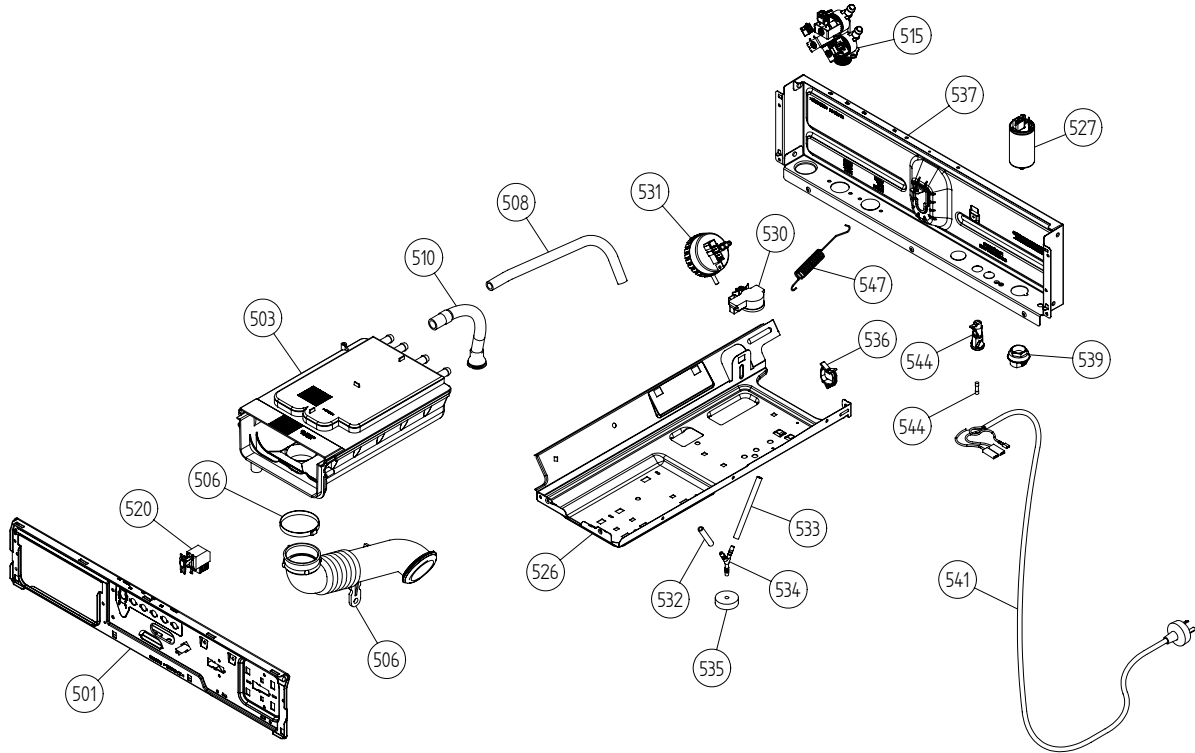

Upper Section

ASKO, W6222 US - Titanium (WM25.3)

Pos	Spare part No.	Description	Qty	Comment
501	8076210	BEAM FRONT WMD25	1 Pc's	
501	8061690	Front Beam 600/700 Series	1 Pc's	
501-a	8900338	Screw 20 Torx Self Tapping	2 Pc's	
501-b	8901413	Lock Washer laundry tops	2 Pc's	
501-c	8902087	Screw Plastic Housing 20 Torx	2 Pc's	
503	8061661	Container Det Disp 600s	1 Pc's	
503-a	8901970	Screw	2 Pc's	
503-b	8902072	Screw	1 Pc's	
503-c	8056656	Cable Tie	3 Pc's	
506	8064692	Bellocs hose longer alternate	1 Pc's	
506-a	8063607	Hose Clip	1 Pc's	
508	8061702	Rubber Hose	3 Pc's	
510	8061736	Ventilation Hose WM20	1 Pc's	
510-a	8052730	Hose Clip	1 Pc's	
515	8076201	INLET VALVE 3-WAY	1 Pc's	
520	8073782	MAIN PUSH SWITCH	1 Pc's	
526	8061692	Bracket Elec Comp WM 20	1 Pc's	
526-a	8900338	Screw 20 Torx Self Tapping	2 Pc's	
526-b	8900327	Screw 20 Torx Self Tapping	1 Pc's	
527	8076202	EMC-FILTER WITH INDUCTOR	1 Pc's	
530	8061664	Level Sensor 600s	1 Pc's	
531	8078221	LEVEL SWITCH WM05	1 Pc's	
532	8003641	Rubber Hose	1 Pc's	
533	7382985	Rubber Hose	1 Pc's	
534	8051843	YPipe Water Level SW 04/06 WM	1 Pc's	
535	8061997	Ground Level Switch Hose WM 20	2 Pc's	
536	8061975	Cable Holder	2 Pc's	
537	8061694	CROSS BEAM	1 Pc's	
537-a	8900327	Screw 20 Torx Self Tapping	4 Pc's	
539	8006948	Grommet	1 Pc's	
541	8064210	Cord set w/flat pin sleeves	1 Pc's	
544	8065573	FUSE HOLDER GREY 15A US/CA	2 Pc's	
544-a	8058140	BK/MDA15 Fuse All laundry	2 Pc's	
544-b	8055725	Hub Fuse Holder	2 Pc's	
544-c	8054613	Fuse Holder Laundry	2 Pc's	
547	8061923	Balancing Spring WM 20	2 Pc's