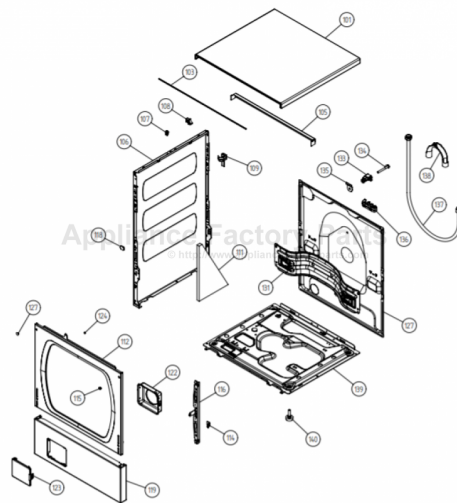

[Find Your ASKO Washer Parts - Select From 53 Models](#)

----- Manual continues below -----