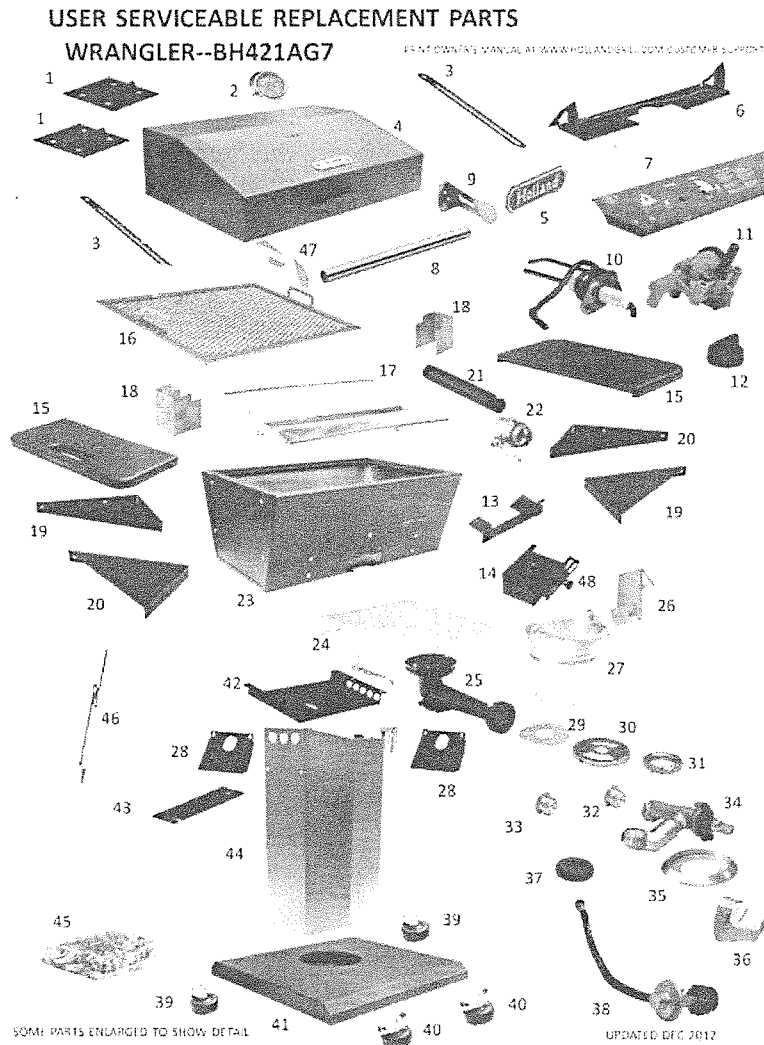

**The Wrangler
(OUT OF STOCK): The Wrangler Complete Parts Diagram**

NOTE: If your grill is still in the warranty period (check your owner's manual for your grill's exact warranty) please call our Customer Service Department at 1-800-880-9766 during our regular business hours: Mon. - Thur 8am to 5pm (ET) Friday 8am to 4pm (ET).

Please have your **MODEL NUMBER, SERIAL NUMBER** (located on grill) and **DATE OF PURCHASE** ready **BEFORE** you call. We can NOT process a warranty claim without these numbers. If your grill is out of warranty, see parts and pricing below. **Thank you!**

Key	Part #	Description
1.	SG2-101	HINGE, BLACK

Retail Price
(plus freight)
$4.31

[add to cart](#)