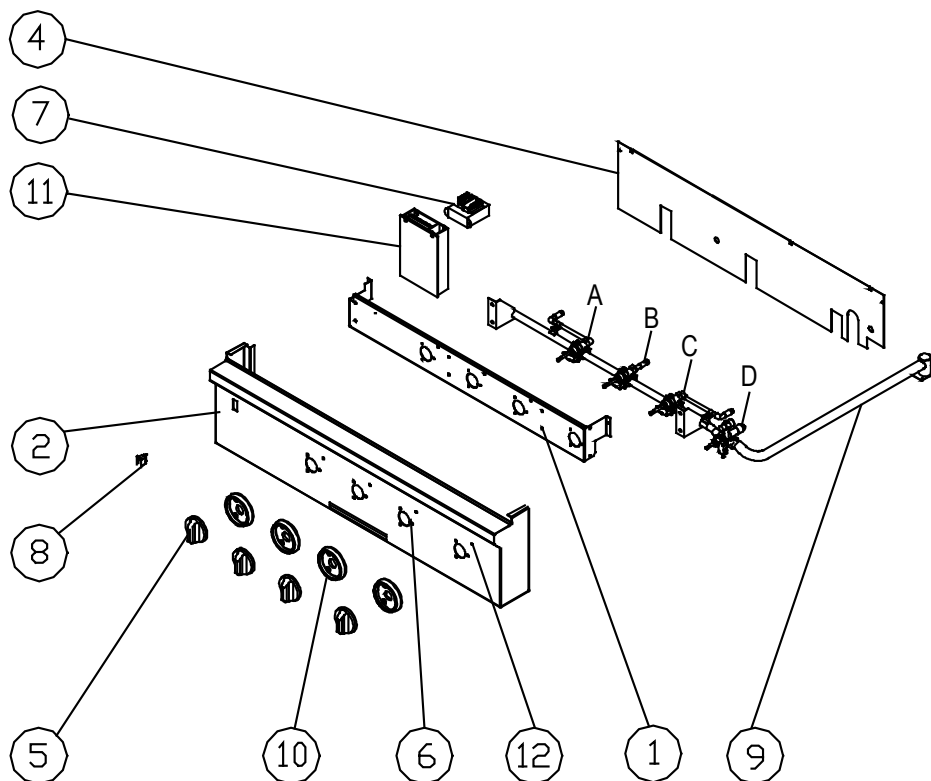

EOG36 Control Panel Assembly

Item	Part #	Description
1	13529	CONTROL SUB-PANEL
2	27733E	CONTROL PANEL
4	36625	CONTROL PLENUM
5	62021B	KNOB
6	82086	INDICATOR LIGHT, BLUE
7	62057¹	TRANSFORMER¹
8	92407	LIGHT SWITCH
9	72190xxxx²	MANIFOLD²
9A	66565xxxx²	LEFT OUTSIDE VALVE²
9B	66561xxxx²	CENTER VALVE²
9C	66569xxxx²	RIGHT OUTSIDE VALVE²
9D	66557xxxx³	THERMAL SAFETY VALVE²
10	100122CH	TRIM RING

Item	Part #	Description
11	86526	SPARK MODULE
12	82343	IND. LITE, RED, NEON, W/L
13	72176	THERMOCOUPLE (not shown)
14	72385³	WIRING HARNESS (not shown)³
15	66323	4 AMP FUSE (not shown)
16	66324	FUSE HOLDER (not shown)
17	83263	SCREW #8 x 3/8 (not shown)
18	83619	SCREW #8 x 3/8 WAFER HEAD (not shown)
19	72596	REGULATOR NG/SL 4"WC (not shown)
	72310	REGULATOR LP/SL 11"WC (not shown)
20	86425	SPACER, MICROSWITCH (not shown)
21	106831	IGNITER WIRE SET (not shown)

¹Order PN 62808 for natural gas units Rev G and higher, and for LP gas units Rev F and higher.

²Last 4 characters of part number (xxxx) define gas type and altitude:

LPSL = LP gas, sea level (rose)
LPHA = LP gas, high altitude (red)
NGSL = Natural gas, sea level (yellow)
NGHA = Natural gas, high altitude (blue)

³Order PN 92110 for natural gas units Rev G and higher, and for LP gas units Rev F and higher.