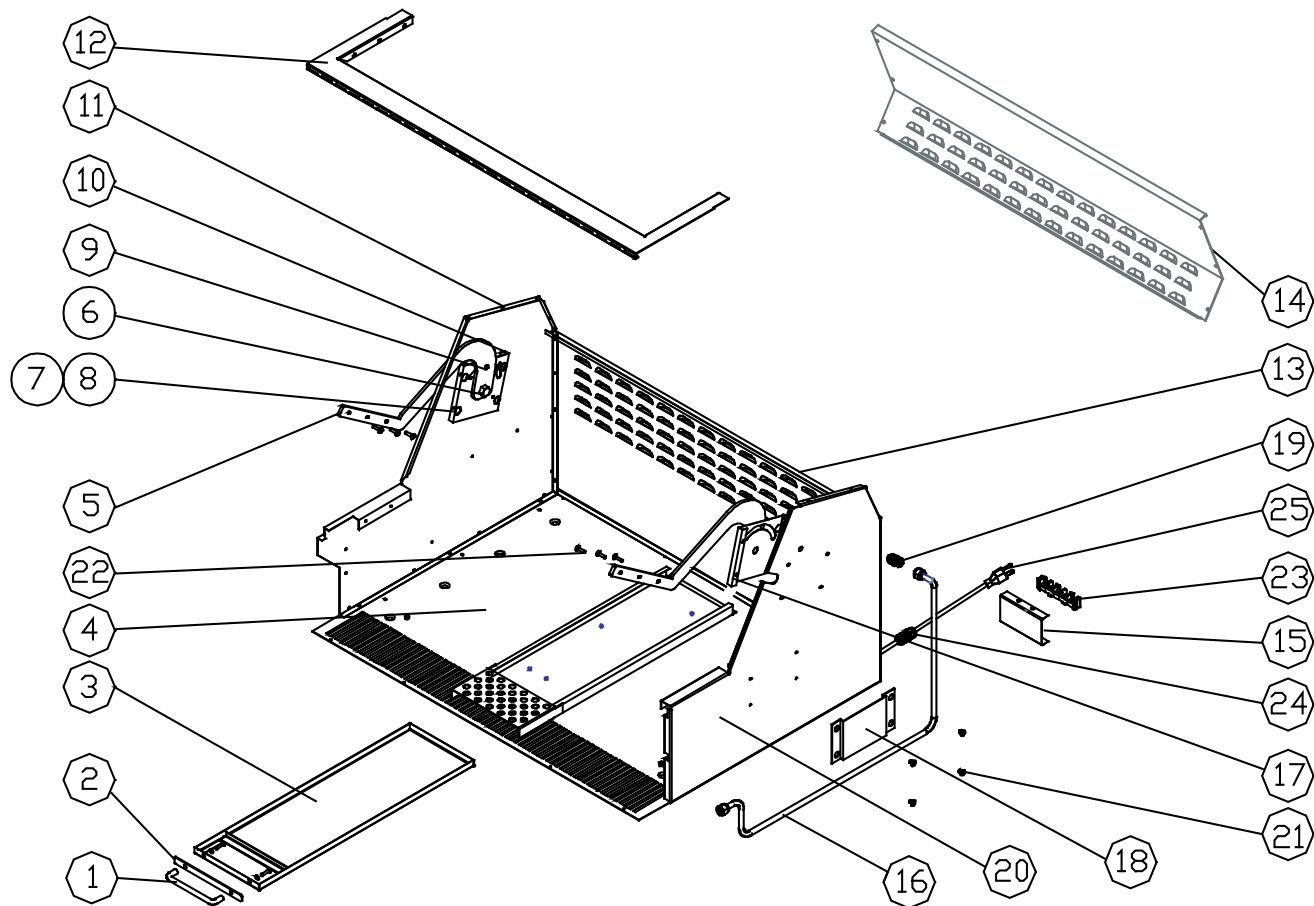

PARTS CATALOG

EOG36 Outdoor Grill

Page #	Description
2	Canopy Assembly
3	Chassis Assembly
4	Firebox Components
5	Control Panel Assembly

Revised 07-16-2012

EOG36 Outdoor Grill Canopy Assembly

Item	Part #	Description
1	72175	HANDLE, CANOPY
2	72178	END CAP, HANDLE
3	27730	CANOPY
4	38351	CANOPY FRAME
5	72686	TEMPERATURE GAUGE
6	72165	RUBBER BUMPER
7	72184	TEMP GAUGE TRIM RING
8	83480	SCREW, FLAT HEAD, #4-40 x 1/4
9	83571	SCREW, WASHER HEAD, #8 x 3/8
10	83479	SCREW, TRUSS HEAD, #8-32 x 3/8
11	83473	LOCK NUT 1/4 NPT SS
12	83663	TEMP GAUGE WASHER (not shown)

EOG36 Outdoor Grill Chassis Assembly

Item	Part #	Description
1	72360	HANDLE, GREASE TRAY (includes 2 screws)
2	36626	GREASE TRAY FACIA
3	27732	GREASE TRAY EDGE
4	27627	CHASSIS BOTTOM
5	72158	CANOPY ARM
6	83459	HINGE PIVOT, 3/8 - 16
7	83009	NUT, KEPS, #10 - 24
8	83465	SELF-CLINCH #10-24 x 3/8
9	83462	SHOULDER BOLT, HINGE GUIDE
10	36674	HINGE BRACKET, LH
11	36549	CHASSIS SIDE, LH
12	36627	FRONT TRIM, 36"
13	36637	CHASSIS REAR, 36"
14	36808	SERVICE PANEL, CHASSIS RR