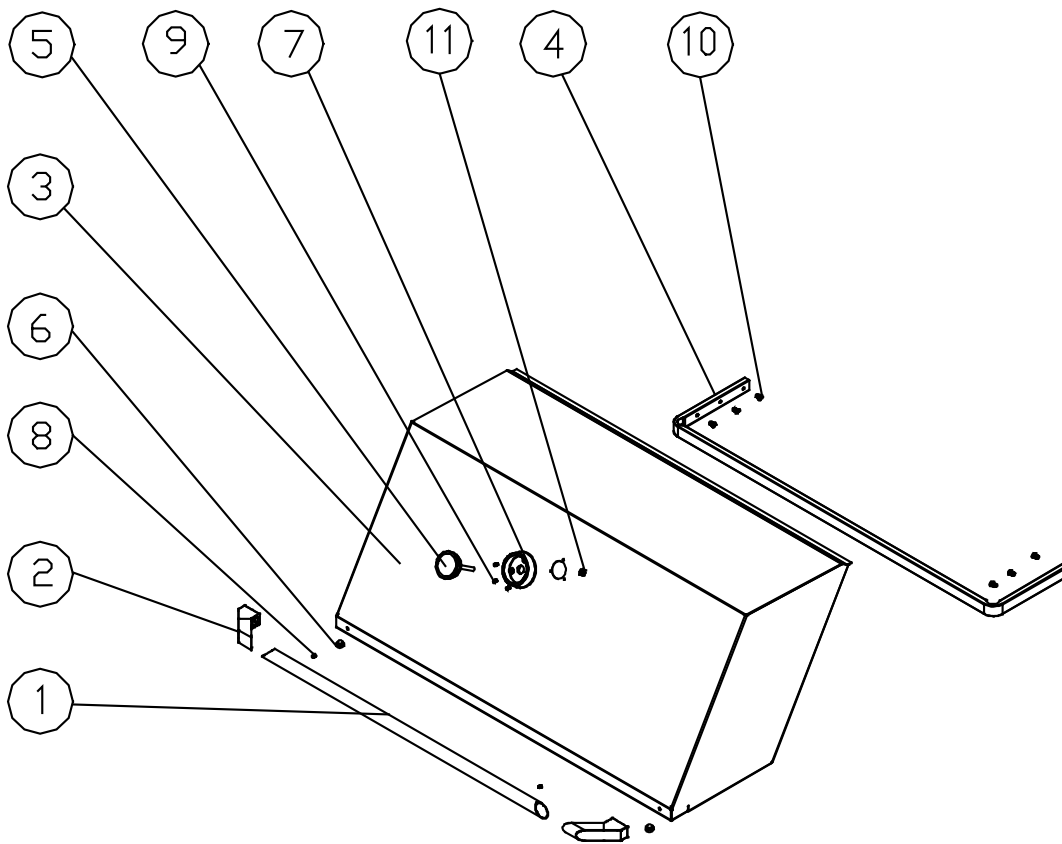

EOG36 Outdoor Grill Canopy Assembly

Item	Part #	Description
1	72175	HANDLE, CANOPY
2	72178	END CAP, HANDLE
3	27730	CANOPY
4	38351	CANOPY FRAME
5	72686	TEMPERATURE GAUGE
6	72165	RUBBER BUMPER
7	72184	TEMP GAUGE TRIM RING
8	83480	SCREW, FLAT HEAD, #4-40 x 1/4
9	83571	SCREW, WASHER HEAD, #8 x 3/8
10	83479	SCREW, TRUSS HEAD, #8-32 x 3/8
11	83473	LOCK NUT 1/4 NPT SS
12	83663	TEMP GAUGE WASHER (not shown)