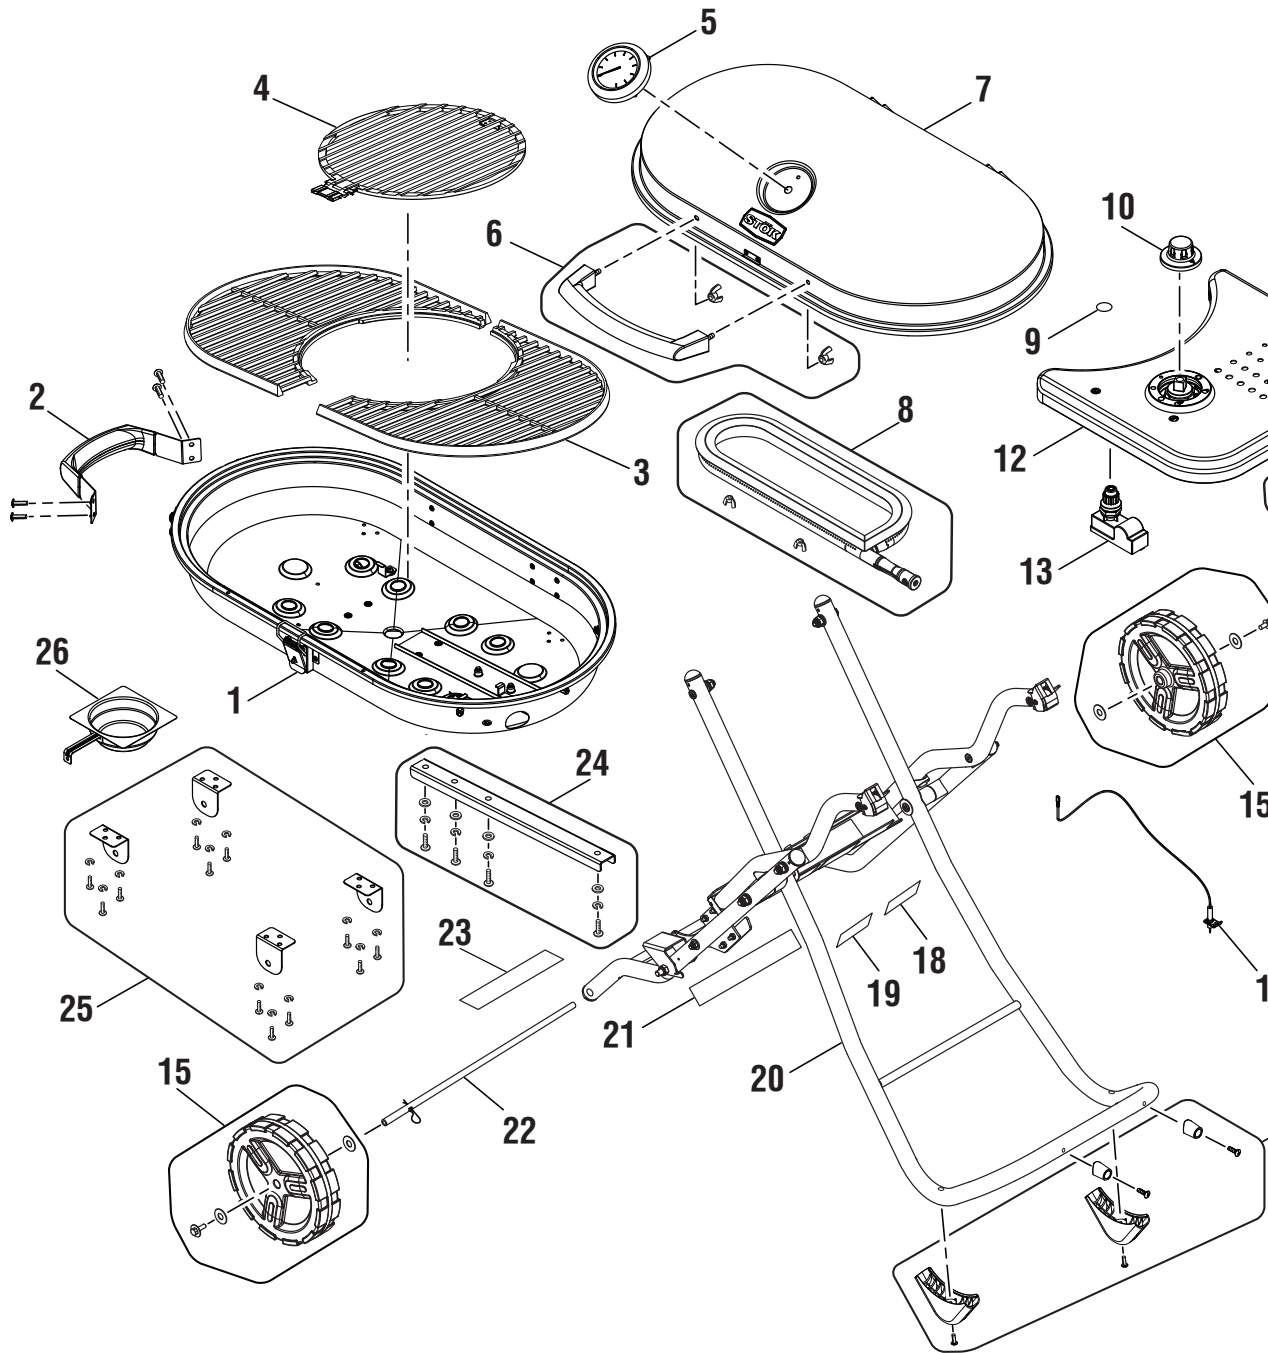

# STOK STG1050 Owner's Manual

[Shop genuine replacement parts for STOK STG1050](#)

[Find Your STOK Grill Parts - Select From 22 Models](#)

----- Manual continues below -----

**STÖK**  
**LP Gas Gridiron™ Grill**  
**Model No. STG1050**  
**Repair Sheet**

STOK PORTABLE GRILL - MODEL NUMBER STG1050

**STOK PORTABLE GRILL – MODEL NUMBER STG1050**

The model number will be found a label attached to the Leg Stand. Always mention the model number in all correspondence for the **PORTABLE GRILL** or when ordering repair parts.

**PARTS LIST**

<b>KEY NO.</b>	<b>PART NUMBER</b>	<b>DESCRIPTION</b>
1	081001043804	Firebox Assembly .....
2	081001043806	Firebox Side Handle .....
3	081001043823	Grate.....
4	081001043812	Grate Insert.....
5	081001043007	Temperature Gauge.....
6	081001043822	Hood Handle w/Wing Nuts.....
7	081001043802	Hood Assembly .....
8	081001043825	Burner Assembly w/Wing Nuts.....
9	081001043907	Ignitor Label.....
10	081001043026	Control Knob .....
11	081001043906	Lighting Instruction Label .....
12	081001043807	Side Shelf Assembly.....
13	081001043034	Electronic Ignitor.....
14	081001043827	Match Holder Assembly w/Hardware.....
15	081001043824	Wheel Assembly w/Hardware.....
16	081001043826	Electrode Assembly w/Hardware .....
17	081001043830	Leg Stand Foot and Rest w/Hardware .....
18	081001043905	Data Label .....
19	081001043903	Caution Label .....
20	081001043813	Leg Stand Assembly.....
21	081001043902	Danger Warning Label .....
22	081001043831	Wheel Axle w/Hitch Pin .....
23	081001043904	Regulatory Warning Label .....
24	081001043828	Shelf Support Bracket w/Hardware.....
25	081001043829	Leg Stand Bracket w/Hardware .....
26	081001043811	Grease Cup.....
	<b>Not Shown:</b>	
	990000760	Operator's Manual (081001043901)
	5-30-14	
	(Rev:01)	