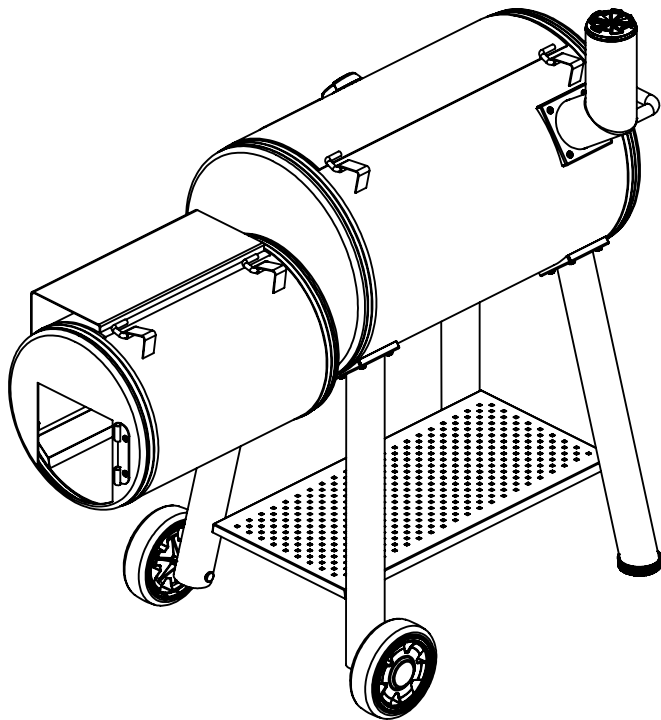

(2)

9

(4)

1

2

1

2

11

(2)

1

2

PARTS LIST / LISTE DES PIECES / LISTA DE PARTES

KEY#	ITEM#	DESCRIPTION (ENGLISH)	DESCRIPTION(FRENCH)	DESCRIPTION(SPANISH)	DESCRIPTION(GERMAN)	958050
1	44302-10A	MAIN LID WELD ASSEMBLY				1
2	44599-10BK	SMOKER NAMEPLATE				1
3	54009-94	HANDLE SEAT				4
4	24003-12A	LID HANDLE ASSEMBLY				2
5	44479-20	HEAT INDICATOR LARGE				1
6	44499-20	CAST BEZEL-THERMOMETER				1
7	22005-281	CAST COOKING GRID				5
8	42302-92	SMOKE DIFFUSER				2
9	42302-93	ASH TRAY-MAIN				1
10	44310-26	DAMPER TOP				3
11	44310-26	DAMPER BOTTOM				3
12	44302-30A	CHIMNEY WELD ASSEMBLY				1
13	42302-60A	FRONT SHELF WELD ASSEMBLY				1
14	42302-11A	BODY-LARGE WELD ASSEMBLY				1
15	42302-80	SIDE HANDLE WELD ASSEMBLY				1
16	42302-67	SIDE DOOR BRACKET				2
17	42041-13A	WINDOW HANDLE ASSEMBLY				2
18	42302-65A	SIDE DOOR WELD ASSEMBLY-LH				1
19	42041-14	WINDOW HANDLE CLIP				2
20	SP235-6	BOTTLE OPENER				1
21	42302-20A	LEG REAR WELD ASSEMBLY-LH				1
22	42302-21A	LEG FRONT WELD ASSEMBLY-LH				1
23	42302-22A	LEG REAR WELD ASSEMBLY-RH				1
24	42302-23A	LEG FRONT WELD ASSEMBLY-RH				1
25	41302-41	CART BASE				1
26	G01CP007	WHEEL HUB				2
27	G01CP009	WHEEL HUB CAP				2
28	44301-10	OFFSET LID WELD ASSEMBLY				1
29	10225-T356	CAST COOKING GRID-SMALL FIREBOX				2
30	42302-52	CHARCOAL RACK-SIDE FIREBOX				2
31	42302-94	ASH TRAY-SMALLER				1
32	42301-11A	BODY-SMALL WELD ASSEMBLY				1
33	42302-66A	SIDE DOOR WELD ASSEMBLY-RH				1
34	SP910-21	BOLT 0.25-20X0.5				2
35	Y-12859	1/4-20X3/8 SCREW				4
36	63599-70	VENT BOLT				3
37	Y-12859	1/4-20X3/8 SCREW				4
38	SP910-21	BOLT 0.25-20X0.5				2
39	63599-73	CARRIAGE BOLT-TOOL HOOK				4
40	SP910-21	BOLT 0.25-20X0.5				2
41	SP910-21	BOLT 0.25-20X0.5				8
42	Y-11793	NUT - 1/4-20				2
43	SP910-21	BOLT 0.25-20X0.5				2
44	SP910-21	BOLT 0.25-20X0.5				6
45	Y-12855	1/4-20x0.375 SCREW				4
46	Y-12859	1/4-20X3/8 SCREW				16
47	41302-51	WHEEL PIN				2
48	G01CH038	LOCK NUT M8				2
49	SP910-21	BOLT 0.25-20X0.5				2
	958050-HP	HARDWARE PACK				1