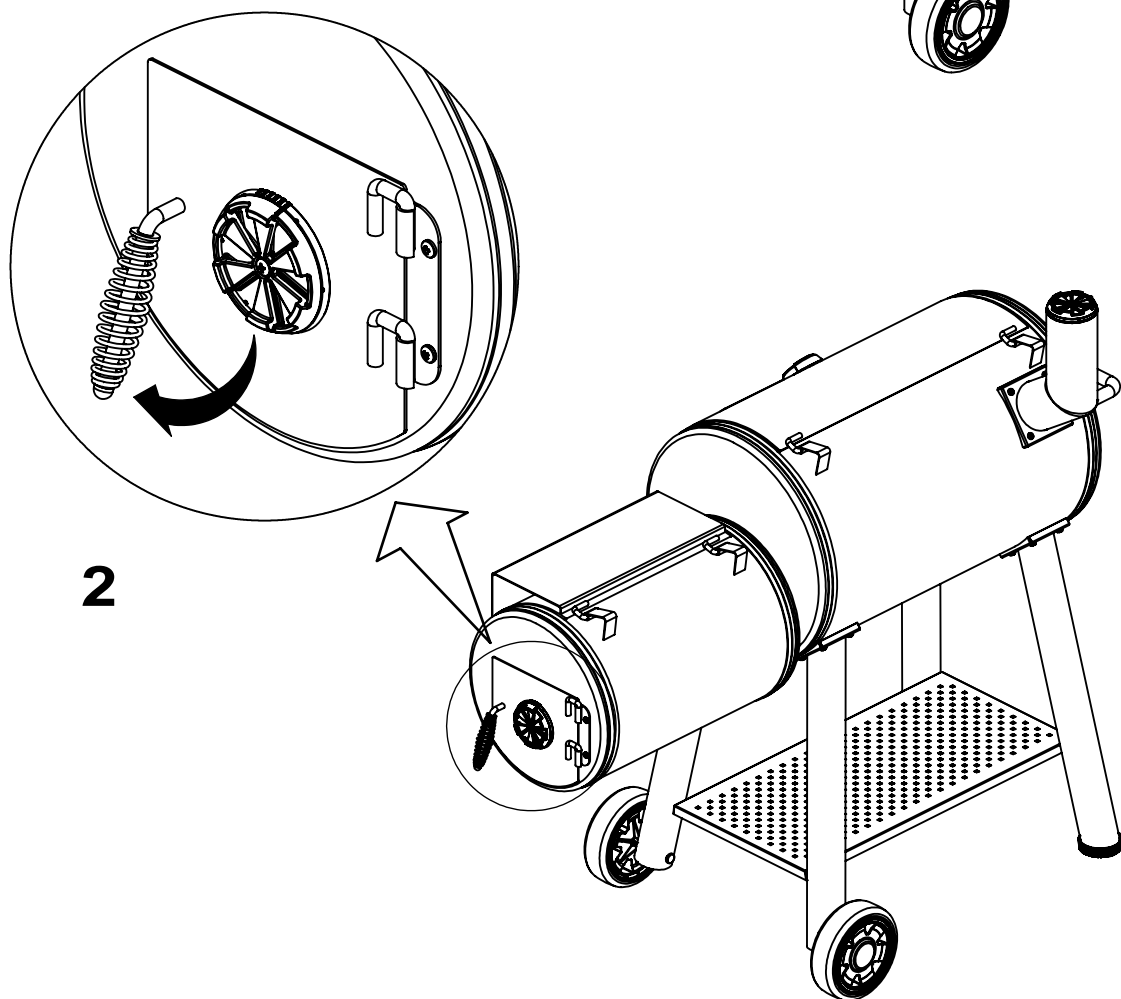

(2)

9

(4)

1

2

1

2

11

(2)

1

2

PARTS LIST / LISTE DES PIECES / LISTA DE PARTES

KEY#	ITEM#	DESCRIPTION (ENGLISH)	DESCRIPTION(FRENCH)	DESCRIPTION(SPANISH)	DESCRIPTION(GERMAN)	958050
1	44302-10A	MAIN LID WELD ASSEMBLY				1
2	44599-10BK	SMOKER NAMEPLATE				1
3	54009-94	HANDLE SEAT				4
4	24003-12A	LID HANDLE ASSEMBLY				2
5	44479-20	HEAT INDICATOR LARGE				1
6	44499-20	CAST BEZEL-THERMOMETER				1
7	22005-281	CAST COOKING GRID				5
8	42302-92	SMOKE DIFFUSER				2
9	42302-93	ASH TRAY-MAIN				1
10	44310-26	DAMPER TOP				3
11	44310-26	DAMPER BOTTOM				3
12	44302-30A	CHIMNEY WELD ASSEMBLY				1
13	42302-60A	FRONT SHELF WELD ASSEMBLY				1
14	42302-11A	BODY-LARGE WELD ASSEMBLY				1
15	42302-80	SIDE HANDLE WELD ASSEMBLY				1
16	42302-67	SIDE DOOR BRACKET				2
17	42041-13A	WINDOW HANDLE ASSEMBLY				2
18	42302-65A	SIDE DOOR WELD ASSEMBLY-LH				1
19	42041-14	WINDOW HANDLE CLIP				2
20	SP235-6	BOTTLE OPENER				1
21	42302-20A	LEG REAR WELD ASSEMBLY-LH				1
22	42302-21A	LEG FRONT WELD ASSEMBLY-LH				1
23	42302-22A	LEG REAR WELD ASSEMBLY-RH				1
24	42302-23A	LEG FRONT WELD ASSEMBLY-RH				1
25	41302-41	CART BASE				1
26	G01CP007	WHEEL HUB				2
27	G01CP009	WHEEL HUB CAP				2
28	44301-10	OFFSET LID WELD ASSEMBLY				1
29	10225-T356	CAST COOKING GRID-SMALL FIREBOX				2
30	42302-52	CHARCOAL RACK-SIDE FIREBOX				2
31	42302-94	ASH TRAY-SMALLER				1
32	42301-11A	BODY-SMALL WELD ASSEMBLY				1
33	42302-66A	SIDE DOOR WELD ASSEMBLY-RH				1
34	SP910-21	BOLT 0.25-20X0.5				2
35	Y-12859	1/4-20X3/8 SCREW				4
36	63599-70	VENT BOLT				3
37	Y-12859	1/4-20X3/8 SCREW				4
38	SP910-21	BOLT 0.25-20X0.5				2
39	63599-73	CARRIAGE BOLT-TOOL HOOK				4
40	SP910-21	BOLT 0.25-20X0.5				2
41	SP910-21	BOLT 0.25-20X0.5				8
42	Y-11793	NUT - 1/4-20				2
43	SP910-21	BOLT 0.25-20X0.5				2
44	SP910-21	BOLT 0.25-20X0.5				6
45	Y-12855	1/4-20x0.375 SCREW				4
46	Y-12859	1/4-20X3/8 SCREW				16
47	41302-51	WHEEL PIN				2
48	G01CH038	LOCK NUT M8				2
49	SP910-21	BOLT 0.25-20X0.5				2
	958050-HP	HARDWARE PACK				1