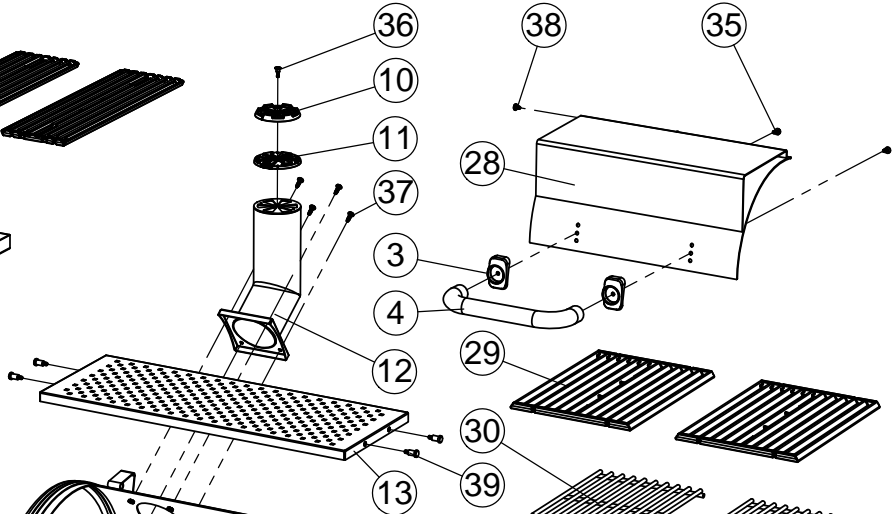

(2)

1

2

PARTS LIST / LISTE DES PIECES / LISTA DE PARTES

KEY#	ITEM#	DESCRIPTION (ENGLISH)	DESCRIPTION(FRENCH)	DESCRIPTION(SPANISH)	DESCRIPTION(GERMAN)	958050
1	44302-10A	MAIN LID WELD ASSEMBLY				1
2	44599-10BK	SMOKER NAMEPLATE				1
3	54009-94	HANDLE SEAT				4
4	24003-12A	LID HANDLE ASSEMBLY				2
5	44479-20	HEAT INDICATOR LARGE				1
6	44499-20	CAST BEZEL-THERMOMETER				1
7	22005-281	CAST COOKING GRID				5
8	42302-92	SMOKE DIFFUSER				2
9	42302-93	ASH TRAY-MAIN				1
10	44310-26	DAMPER TOP				3
11	44310-26	DAMPER BOTTOM				3
12	44302-30A	CHIMNEY WELD ASSEMBLY				1
13	42302-60A	FRONT SHELF WELD ASSEMBLY				1
14	42302-11A	BODY-LARGE WELD ASSEMBLY				1
15	42302-80	SIDE HANDLE WELD ASSEMBLY				1
16	42302-67	SIDE DOOR BRACKET				2
17	42041-13A	WINDOW HANDLE ASSEMBLY				2
18	42302-65A	SIDE DOOR WELD ASSEMBLY-LH				1
19	42041-14	WINDOW HANDLE CLIP				2
20	SP235-6	BOTTLE OPENER				1
21	42302-20A	LEG REAR WELD ASSEMBLY-LH				1
22	42302-21A	LEG FRONT WELD ASSEMBLY-LH				1
23	42302-22A	LEG REAR WELD ASSEMBLY-RH				1
24	42302-23A	LEG FRONT WELD ASSEMBLY-RH				1
25	41302-41	CART BASE				1
26	G01CP007	WHEEL HUB				2
27	G01CP009	WHEEL HUB CAP				2
28	44301-10	OFFSET LID WELD ASSEMBLY				1
29	10225-T356	CAST COOKING GRID-SMALL FIREBOX				2
30	42302-52	CHARCOAL RACK-SIDE FIREBOX				2
31	42302-94	ASH TRAY-SMALLER				1
32	42301-11A	BODY-SMALL WELD ASSEMBLY				1
33	42302-66A	SIDE DOOR WELD ASSEMBLY-RH				1
34	SP910-21	BOLT 0.25-20X0.5				2
35	Y-12859	1/4-20X3/8 SCREW				4
36	63599-70	VENT BOLT				3
37	Y-12859	1/4-20X3/8 SCREW				4
38	SP910-21	BOLT 0.25-20X0.5				2
39	63599-73	CARRIAGE BOLT-TOOL HOOK				4
40	SP910-21	BOLT 0.25-20X0.5				2
41	SP910-21	BOLT 0.25-20X0.5				8
42	Y-11793	NUT - 1/4-20				2
43	SP910-21	BOLT 0.25-20X0.5				2
44	SP910-21	BOLT 0.25-20X0.5				6
45	Y-12855	1/4-20x0.375 SCREW				4
46	Y-12859	1/4-20X3/8 SCREW				16
47	41302-51	WHEEL PIN				2
48	G01CH038	LOCK NUT M8				2
49	SP910-21	BOLT 0.25-20X0.5				2
	958050-HP	HARDWARE PACK				1