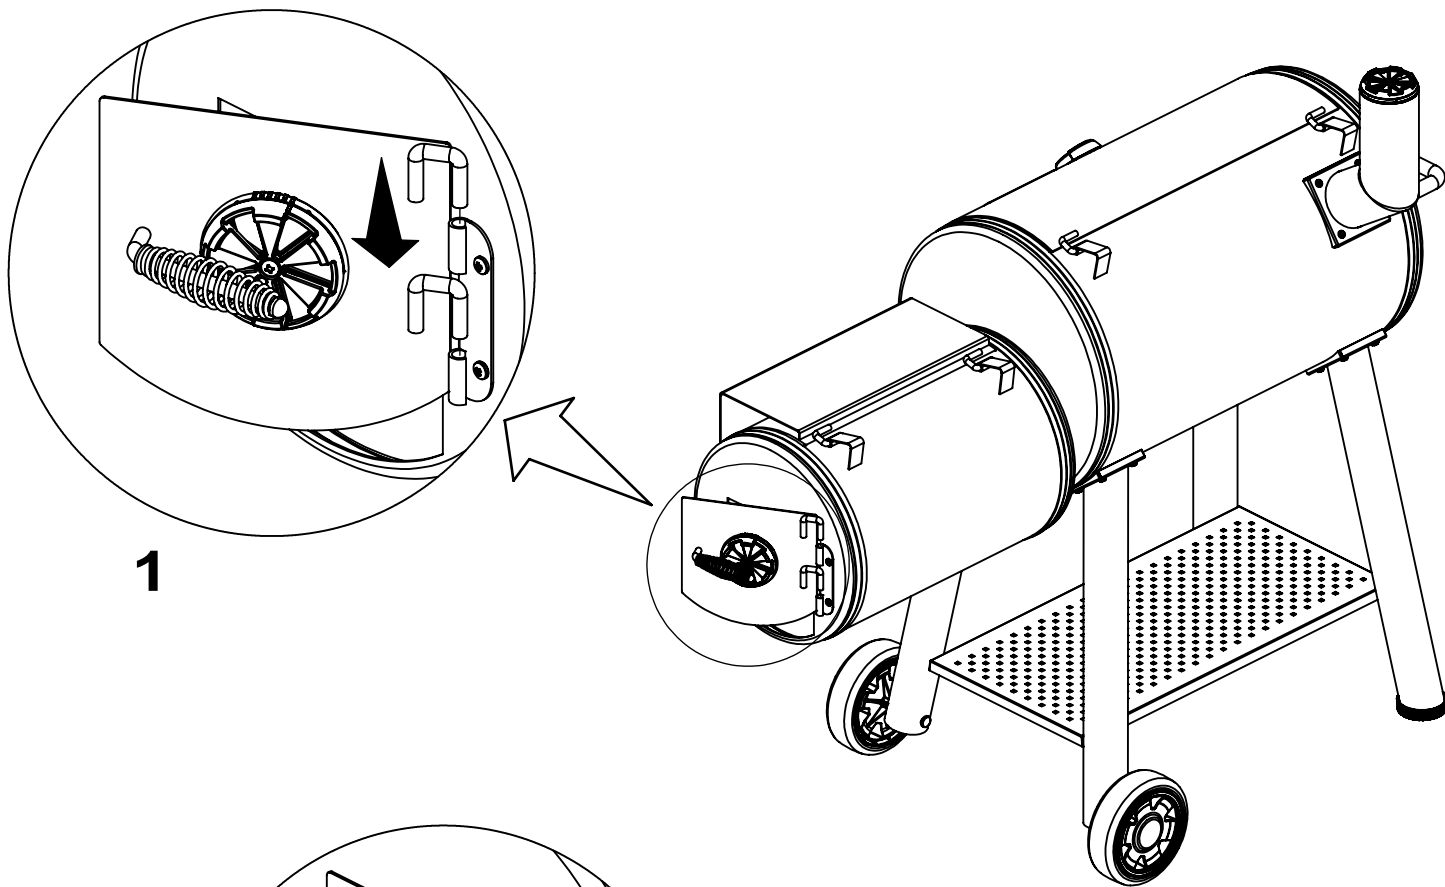

(2)

9

(4)

1

2

1

2

11

(2)

1

2

PARTS LIST / LISTE DES PIECES / LISTA DE PARTES

KEY#	ITEM#	DESCRIPTION (ENGLISH)	DESCRIPTION(FRENCH)	DESCRIPTION(SPANISH)	DESCRIPTION(GERMAN)	958050
1	44302-10A	MAIN LID WELD ASSEMBLY				1
2	44599-10BK	SMOKER NAMEPLATE				1
3	54009-94	HANDLE SEAT				4
4	24003-12A	LID HANDLE ASSEMBLY				2
5	44479-20	HEAT INDICATOR LARGE				1
6	44499-20	CAST BEZEL-THERMOMETER				1
7	22005-281	CAST COOKING GRID				5
8	42302-92	SMOKE DIFFUSER				2
9	42302-93	ASH TRAY-MAIN				1
10	44310-26	DAMPER TOP				3
11	44310-26	DAMPER BOTTOM				3
12	44302-30A	CHIMNEY WELD ASSEMBLY				1
13	42302-60A	FRONT SHELF WELD ASSEMBLY				1
14	42302-11A	BODY-LARGE WELD ASSEMBLY				1
15	42302-80	SIDE HANDLE WELD ASSEMBLY				1
16	42302-67	SIDE DOOR BRACKET				2
17	42041-13A	WINDOW HANDLE ASSEMBLY				2
18	42302-65A	SIDE DOOR WELD ASSEMBLY-LH				1
19	42041-14	WINDOW HANDLE CLIP				2
20	SP235-6	BOTTLE OPENER				1
21	42302-20A	LEG REAR WELD ASSEMBLY-LH				1
22	42302-21A	LEG FRONT WELD ASSEMBLY-LH				1
23	42302-22A	LEG REAR WELD ASSEMBLY-RH				1
24	42302-23A	LEG FRONT WELD ASSEMBLY-RH				1
25	41302-41	CART BASE				1
26	G01CP007	WHEEL HUB				2
27	G01CP009	WHEEL HUB CAP				2
28	44301-10	OFFSET LID WELD ASSEMBLY				1
29	10225-T356	CAST COOKING GRID-SMALL FIREBOX				2
30	42302-52	CHARCOAL RACK-SIDE FIREBOX				2
31	42302-94	ASH TRAY-SMALLER				1
32	42301-11A	BODY-SMALL WELD ASSEMBLY				1
33	42302-66A	SIDE DOOR WELD ASSEMBLY-RH				1
34	SP910-21	BOLT 0.25-20X0.5				2
35	Y-12859	1/4-20X3/8 SCREW				4
36	63599-70	VENT BOLT				3
37	Y-12859	1/4-20X3/8 SCREW				4
38	SP910-21	BOLT 0.25-20X0.5				2
39	63599-73	CARRIAGE BOLT-TOOL HOOK				4
40	SP910-21	BOLT 0.25-20X0.5				2
41	SP910-21	BOLT 0.25-20X0.5				8
42	Y-11793	NUT - 1/4-20				2
43	SP910-21	BOLT 0.25-20X0.5				2
44	SP910-21	BOLT 0.25-20X0.5				6
45	Y-12855	1/4-20x0.375 SCREW				4
46	Y-12859	1/4-20X3/8 SCREW				16
47	41302-51	WHEEL PIN				2
48	G01CH038	LOCK NUT M8				2
49	SP910-21	BOLT 0.25-20X0.5				2
	958050-HP	HARDWARE PACK				1