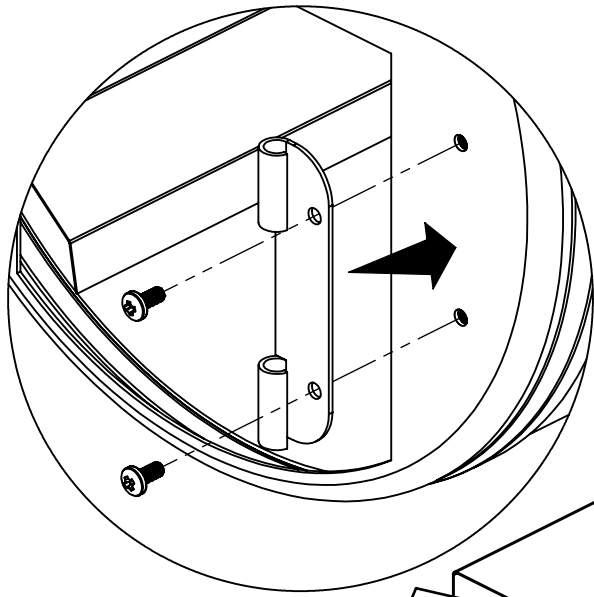

(2)

9

(4)

1

2

1

2

11

(2)

1

2

PARTS LIST / LISTE DES PIECES / LISTA DE PARTES

KEY#	ITEM#	DESCRIPTION (ENGLISH)	DESCRIPTION(FRENCH)	DESCRIPTION(SPANISH)	DESCRIPTION(GERMAN)	958050
1	44302-10A	MAIN LID WELD ASSEMBLY				1
2	44599-10BK	SMOKER NAMEPLATE				1
3	54009-94	HANDLE SEAT				4
4	24003-12A	LID HANDLE ASSEMBLY				2
5	44479-20	HEAT INDICATOR LARGE				1
6	44499-20	CAST BEZEL-THERMOMETER				1
7	22005-281	CAST COOKING GRID				5
8	42302-92	SMOKE DIFFUSER				2
9	42302-93	ASH TRAY-MAIN				1
10	44310-26	DAMPER TOP				3
11	44310-26	DAMPER BOTTOM				3
12	44302-30A	CHIMNEY WELD ASSEMBLY				1
13	42302-60A	FRONT SHELF WELD ASSEMBLY				1
14	42302-11A	BODY-LARGE WELD ASSEMBLY				1
15	42302-80	SIDE HANDLE WELD ASSEMBLY				1
16	42302-67	SIDE DOOR BRACKET				2
17	42041-13A	WINDOW HANDLE ASSEMBLY				2
18	42302-65A	SIDE DOOR WELD ASSEMBLY-LH				1
19	42041-14	WINDOW HANDLE CLIP				2
20	SP235-6	BOTTLE OPENER				1
21	42302-20A	LEG REAR WELD ASSEMBLY-LH				1
22	42302-21A	LEG FRONT WELD ASSEMBLY-LH				1
23	42302-22A	LEG REAR WELD ASSEMBLY-RH				1
24	42302-23A	LEG FRONT WELD ASSEMBLY-RH				1
25	41302-41	CART BASE				1
26	G01CP007	WHEEL HUB				2
27	G01CP009	WHEEL HUB CAP				2
28	44301-10	OFFSET LID WELD ASSEMBLY				1
29	10225-T356	CAST COOKING GRID-SMALL FIREBOX				2
30	42302-52	CHARCOAL RACK-SIDE FIREBOX				2
31	42302-94	ASH TRAY-SMALLER				1
32	42301-11A	BODY-SMALL WELD ASSEMBLY				1
33	42302-66A	SIDE DOOR WELD ASSEMBLY-RH				1
34	SP910-21	BOLT 0.25-20X0.5				2
35	Y-12859	1/4-20X3/8 SCREW				4
36	63599-70	VENT BOLT				3
37	Y-12859	1/4-20X3/8 SCREW				4
38	SP910-21	BOLT 0.25-20X0.5				2
39	63599-73	CARRIAGE BOLT-TOOL HOOK				4
40	SP910-21	BOLT 0.25-20X0.5				2
41	SP910-21	BOLT 0.25-20X0.5				8
42	Y-11793	NUT - 1/4-20				2
43	SP910-21	BOLT 0.25-20X0.5				2
44	SP910-21	BOLT 0.25-20X0.5				6
45	Y-12855	1/4-20x0.375 SCREW				4
46	Y-12859	1/4-20X3/8 SCREW				16
47	41302-51	WHEEL PIN				2
48	G01CH038	LOCK NUT M8				2
49	SP910-21	BOLT 0.25-20X0.5				2
	958050-HP	HARDWARE PACK				1