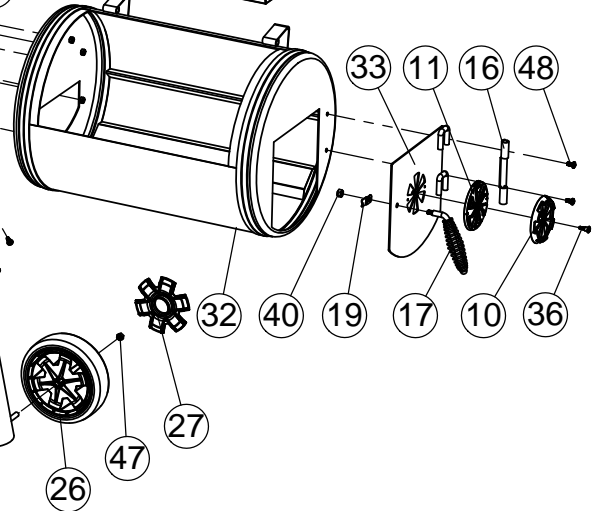

(2)

1

2

PARTS LIST / LISTE DES PIECES / LISTA DE PARTES

KEY#	ITEM#	DESCRIPTION (ENGLISH)	DESCRIPTION(FRENCH)	DESCRIPTION(SPANISH)	DESCRIPTION(GERMAN)	958050
1	44302-10A	MAIN LID WELD ASSEMBLY				1
2	44599-10BK	SMOKER NAMEPLATE				1
3	54009-94	HANDLE SEAT				4
4	24003-12A	LID HANDLE ASSEMBLY				2
5	44479-20	HEAT INDICATOR LARGE				1
6	44499-20	CAST BEZEL-THERMOMETER				1
7	22005-281	CAST COOKING GRID				5
8	42302-92	SMOKE DIFFUSER				2
9	42302-93	ASH TRAY-MAIN				1
10	44310-26	DAMPER TOP				3
11	44310-26	DAMPER BOTTOM				3
12	44302-30A	CHIMNEY WELD ASSEMBLY				1
13	42302-60A	FRONT SHELF WELD ASSEMBLY				1
14	42302-11A	BODY-LARGE WELD ASSEMBLY				1
15	42302-80	SIDE HANDLE WELD ASSEMBLY				1
16	42302-67	SIDE DOOR BRACKET				2
17	42041-13A	WINDOW HANDLE ASSEMBLY				2
18	42302-65A	SIDE DOOR WELD ASSEMBLY-LH				1
19	42041-14	WINDOW HANDLE CLIP				2
20	SP235-6	BOTTLE OPENER				1
21	42302-20A	LEG REAR WELD ASSEMBLY-LH				1
22	42302-21A	LEG FRONT WELD ASSEMBLY-LH				1
23	42302-22A	LEG REAR WELD ASSEMBLY-RH				1
24	42302-23A	LEG FRONT WELD ASSEMBLY-RH				1
25	41302-41	CART BASE				1
26	G01CP007	WHEEL HUB				2
27	G01CP009	WHEEL HUB CAP				2
28	44301-10	OFFSET LID WELD ASSEMBLY				1
29	10225-T356	CAST COOKING GRID-SMALL FIREBOX				2
30	42302-52	CHARCOAL RACK-SIDE FIREBOX				2
31	42302-94	ASH TRAY-SMALLER				1
32	42301-11A	BODY-SMALL WELD ASSEMBLY				1
33	42302-66A	SIDE DOOR WELD ASSEMBLY-RH				1
34	SP910-21	BOLT 0.25-20X0.5				2
35	Y-12859	1/4-20X3/8 SCREW				4
36	63599-70	VENT BOLT				3
37	Y-12859	1/4-20X3/8 SCREW				4
38	SP910-21	BOLT 0.25-20X0.5				2
39	63599-73	CARRIAGE BOLT-TOOL HOOK				4
40	SP910-21	BOLT 0.25-20X0.5				2
41	SP910-21	BOLT 0.25-20X0.5				8
42	Y-11793	NUT - 1/4-20				2
43	SP910-21	BOLT 0.25-20X0.5				2
44	SP910-21	BOLT 0.25-20X0.5				6
45	Y-12855	1/4-20x0.375 SCREW				4
46	Y-12859	1/4-20X3/8 SCREW				16
47	41302-51	WHEEL PIN				2
48	G01CH038	LOCK NUT M8				2
49	SP910-21	BOLT 0.25-20X0.5				2
	958050-HP	HARDWARE PACK				1