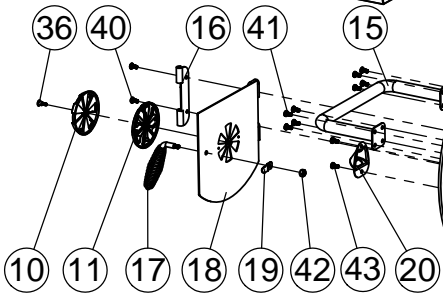

(2)

9

(4)

1

2

1

2

11

(2)

1

2

PARTS LIST / LISTE DES PIECES / LISTA DE PARTES

KEY#	ITEM#	DESCRIPTION (ENGLISH)	DESCRIPTION(FRENCH)	DESCRIPTION(SPANISH)	DESCRIPTION(GERMAN)	958050
1	44302-10A	MAIN LID WELD ASSEMBLY				1
2	44599-10BK	SMOKER NAMEPLATE				1
3	54009-94	HANDLE SEAT				4
4	24003-12A	LID HANDLE ASSEMBLY				2
5	44479-20	HEAT INDICATOR LARGE				1
6	44499-20	CAST BEZEL-THERMOMETER				1
7	22005-281	CAST COOKING GRID				5
8	42302-92	SMOKE DIFFUSER				2
9	42302-93	ASH TRAY-MAIN				1
10	44310-26	DAMPER TOP				3
11	44310-26	DAMPER BOTTOM				3
12	44302-30A	CHIMNEY WELD ASSEMBLY				1
13	42302-60A	FRONT SHELF WELD ASSEMBLY				1
14	42302-11A	BODY-LARGE WELD ASSEMBLY				1
15	42302-80	SIDE HANDLE WELD ASSEMBLY				1
16	42302-67	SIDE DOOR BRACKET				2
17	42041-13A	WINDOW HANDLE ASSEMBLY				2
18	42302-65A	SIDE DOOR WELD ASSEMBLY-LH				1
19	42041-14	WINDOW HANDLE CLIP				2
20	SP235-6	BOTTLE OPENER				1
21	42302-20A	LEG REAR WELD ASSEMBLY-LH				1
22	42302-21A	LEG FRONT WELD ASSEMBLY-LH				1
23	42302-22A	LEG REAR WELD ASSEMBLY-RH				1
24	42302-23A	LEG FRONT WELD ASSEMBLY-RH				1
25	41302-41	CART BASE				1
26	G01CP007	WHEEL HUB				2
27	G01CP009	WHEEL HUB CAP				2
28	44301-10	OFFSET LID WELD ASSEMBLY				1
29	10225-T356	CAST COOKING GRID-SMALL FIREBOX				2
30	42302-52	CHARCOAL RACK-SIDE FIREBOX				2
31	42302-94	ASH TRAY-SMALLER				1
32	42301-11A	BODY-SMALL WELD ASSEMBLY				1
33	42302-66A	SIDE DOOR WELD ASSEMBLY-RH				1
34	SP910-21	BOLT 0.25-20X0.5				2
35	Y-12859	1/4-20X3/8 SCREW				4
36	63599-70	VENT BOLT				3
37	Y-12859	1/4-20X3/8 SCREW				4
38	SP910-21	BOLT 0.25-20X0.5				2
39	63599-73	CARRIAGE BOLT-TOOL HOOK				4
40	SP910-21	BOLT 0.25-20X0.5				2
41	SP910-21	BOLT 0.25-20X0.5				8
42	Y-11793	NUT - 1/4-20				2
43	SP910-21	BOLT 0.25-20X0.5				2
44	SP910-21	BOLT 0.25-20X0.5				6
45	Y-12855	1/4-20x0.375 SCREW				4
46	Y-12859	1/4-20X3/8 SCREW				16
47	41302-51	WHEEL PIN				2
48	G01CH038	LOCK NUT M8				2
49	SP910-21	BOLT 0.25-20X0.5				2
	958050-HP	HARDWARE PACK				1