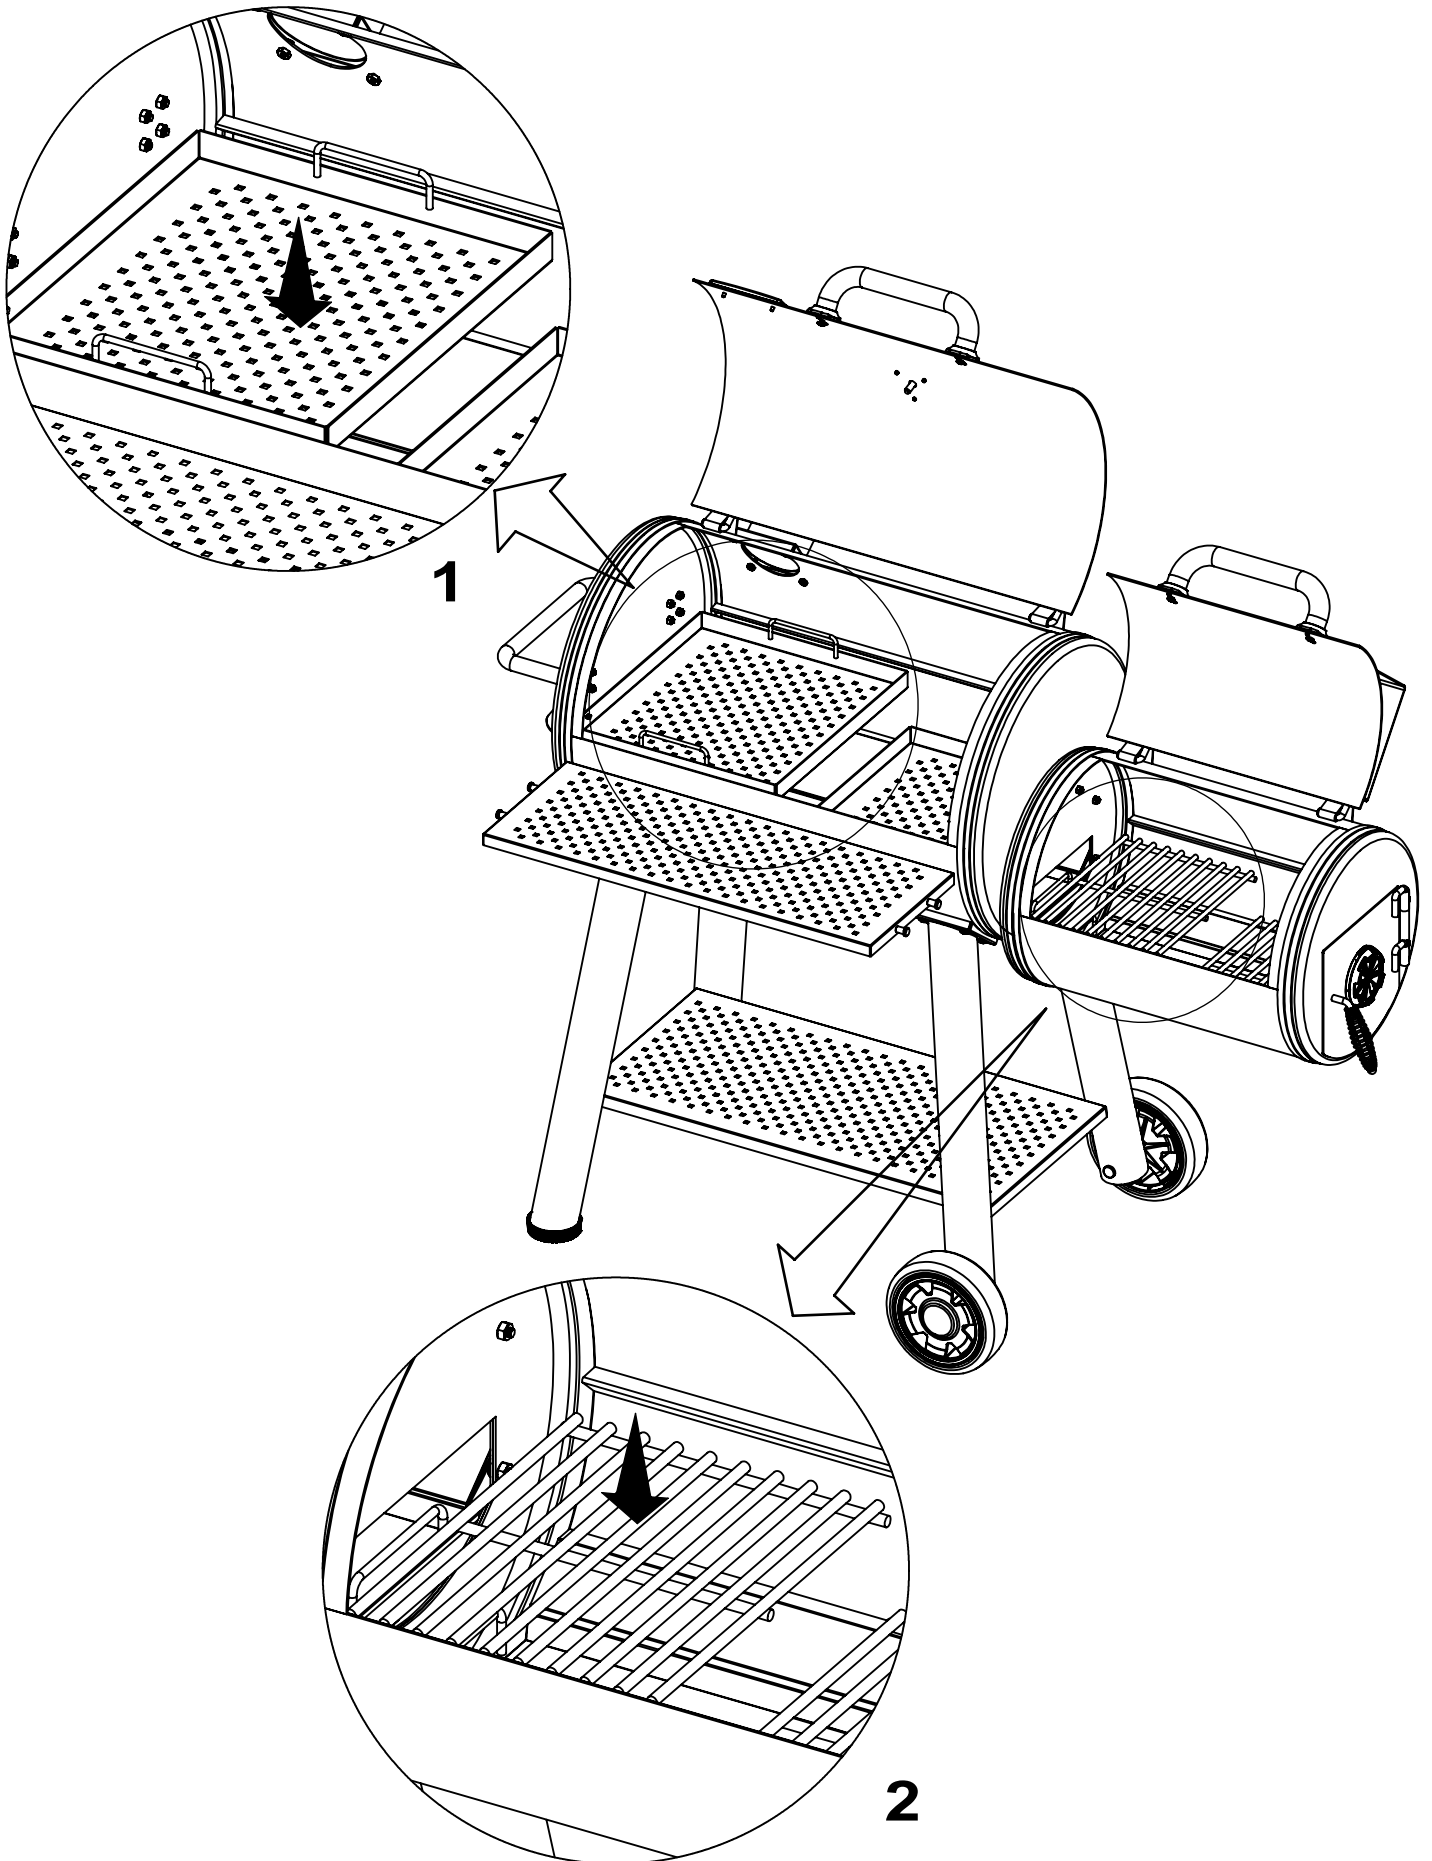

(2)

1

2

PARTS LIST / LISTE DES PIECES / LISTA DE PARTES

KEY#	ITEM#	DESCRIPTION (ENGLISH)	DESCRIPTION(FRENCH)	DESCRIPTION(SPANISH)	DESCRIPTION(GERMAN)	958050
1	44302-10A	MAIN LID WELD ASSEMBLY				1
2	44599-10BK	SMOKER NAMEPLATE				1
3	54009-94	HANDLE SEAT				4
4	24003-12A	LID HANDLE ASSEMBLY				2
5	44479-20	HEAT INDICATOR LARGE				1
6	44499-20	CAST BEZEL-THERMOMETER				1
7	22005-281	CAST COOKING GRID				5
8	42302-92	SMOKE DIFFUSER				2
9	42302-93	ASH TRAY-MAIN				1
10	44310-26	DAMPER TOP				3
11	44310-26	DAMPER BOTTOM				3
12	44302-30A	CHIMNEY WELD ASSEMBLY				1
13	42302-60A	FRONT SHELF WELD ASSEMBLY				1
14	42302-11A	BODY-LARGE WELD ASSEMBLY				1
15	42302-80	SIDE HANDLE WELD ASSEMBLY				1
16	42302-67	SIDE DOOR BRACKET				2
17	42041-13A	WINDOW HANDLE ASSEMBLY				2
18	42302-65A	SIDE DOOR WELD ASSEMBLY-LH				1
19	42041-14	WINDOW HANDLE CLIP				2
20	SP235-6	BOTTLE OPENER				1
21	42302-20A	LEG REAR WELD ASSEMBLY-LH				1
22	42302-21A	LEG FRONT WELD ASSEMBLY-LH				1
23	42302-22A	LEG REAR WELD ASSEMBLY-RH				1
24	42302-23A	LEG FRONT WELD ASSEMBLY-RH				1
25	41302-41	CART BASE				1
26	G01CP007	WHEEL HUB				2
27	G01CP009	WHEEL HUB CAP				2
28	44301-10	OFFSET LID WELD ASSEMBLY				1
29	10225-T356	CAST COOKING GRID-SMALL FIREBOX				2
30	42302-52	CHARCOAL RACK-SIDE FIREBOX				2
31	42302-94	ASH TRAY-SMALLER				1
32	42301-11A	BODY-SMALL WELD ASSEMBLY				1
33	42302-66A	SIDE DOOR WELD ASSEMBLY-RH				1
34	SP910-21	BOLT 0.25-20X0.5				2
35	Y-12859	1/4-20X3/8 SCREW				4
36	63599-70	VENT BOLT				3
37	Y-12859	1/4-20X3/8 SCREW				4
38	SP910-21	BOLT 0.25-20X0.5				2
39	63599-73	CARRIAGE BOLT-TOOL HOOK				4
40	SP910-21	BOLT 0.25-20X0.5				2
41	SP910-21	BOLT 0.25-20X0.5				8
42	Y-11793	NUT - 1/4-20				2
43	SP910-21	BOLT 0.25-20X0.5				2
44	SP910-21	BOLT 0.25-20X0.5				6
45	Y-12855	1/4-20x0.375 SCREW				4
46	Y-12859	1/4-20X3/8 SCREW				16
47	41302-51	WHEEL PIN				2
48	G01CH038	LOCK NUT M8				2
49	SP910-21	BOLT 0.25-20X0.5				2
	958050-HP	HARDWARE PACK				1