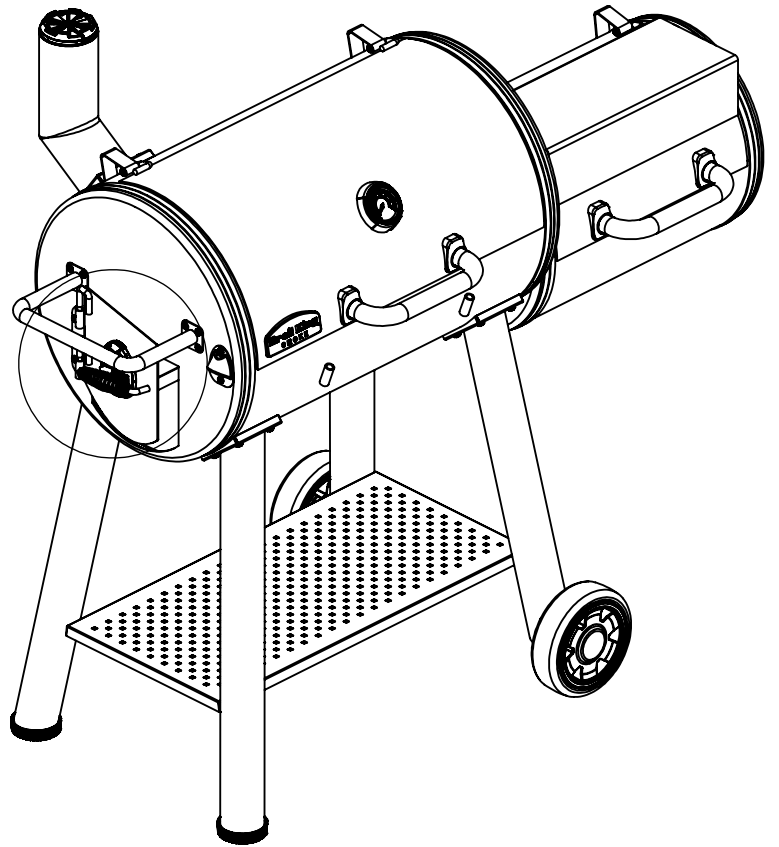

(2)

9

(4)

1

2

1

2

11

(2)

1

2

PARTS LIST / LISTE DES PIECES / LISTA DE PARTES

KEY#	ITEM#	DESCRIPTION (ENGLISH)	DESCRIPTION(FRENCH)	DESCRIPTION(SPANISH)	DESCRIPTION(GERMAN)	958050
1	44302-10A	MAIN LID WELD ASSEMBLY				1
2	44599-10BK	SMOKER NAMEPLATE				1
3	54009-94	HANDLE SEAT				4
4	24003-12A	LID HANDLE ASSEMBLY				2
5	44479-20	HEAT INDICATOR LARGE				1
6	44499-20	CAST BEZEL-THERMOMETER				1
7	22005-281	CAST COOKING GRID				5
8	42302-92	SMOKE DIFFUSER				2
9	42302-93	ASH TRAY-MAIN				1
10	44310-26	DAMPER TOP				3
11	44310-26	DAMPER BOTTOM				3
12	44302-30A	CHIMNEY WELD ASSEMBLY				1
13	42302-60A	FRONT SHELF WELD ASSEMBLY				1
14	42302-11A	BODY-LARGE WELD ASSEMBLY				1
15	42302-80	SIDE HANDLE WELD ASSEMBLY				1
16	42302-67	SIDE DOOR BRACKET				2
17	42041-13A	WINDOW HANDLE ASSEMBLY				2
18	42302-65A	SIDE DOOR WELD ASSEMBLY-LH				1
19	42041-14	WINDOW HANDLE CLIP				2
20	SP235-6	BOTTLE OPENER				1
21	42302-20A	LEG REAR WELD ASSEMBLY-LH				1
22	42302-21A	LEG FRONT WELD ASSEMBLY-LH				1
23	42302-22A	LEG REAR WELD ASSEMBLY-RH				1
24	42302-23A	LEG FRONT WELD ASSEMBLY-RH				1
25	41302-41	CART BASE				1
26	G01CP007	WHEEL HUB				2
27	G01CP009	WHEEL HUB CAP				2
28	44301-10	OFFSET LID WELD ASSEMBLY				1
29	10225-T356	CAST COOKING GRID-SMALL FIREBOX				2
30	42302-52	CHARCOAL RACK-SIDE FIREBOX				2
31	42302-94	ASH TRAY-SMALLER				1
32	42301-11A	BODY-SMALL WELD ASSEMBLY				1
33	42302-66A	SIDE DOOR WELD ASSEMBLY-RH				1
34	SP910-21	BOLT 0.25-20X0.5				2
35	Y-12859	1/4-20X3/8 SCREW				4
36	63599-70	VENT BOLT				3
37	Y-12859	1/4-20X3/8 SCREW				4
38	SP910-21	BOLT 0.25-20X0.5				2
39	63599-73	CARRIAGE BOLT-TOOL HOOK				4
40	SP910-21	BOLT 0.25-20X0.5				2
41	SP910-21	BOLT 0.25-20X0.5				8
42	Y-11793	NUT - 1/4-20				2
43	SP910-21	BOLT 0.25-20X0.5				2
44	SP910-21	BOLT 0.25-20X0.5				6
45	Y-12855	1/4-20x0.375 SCREW				4
46	Y-12859	1/4-20X3/8 SCREW				16
47	41302-51	WHEEL PIN				2
48	G01CH038	LOCK NUT M8				2
49	SP910-21	BOLT 0.25-20X0.5				2
	958050-HP	HARDWARE PACK				1