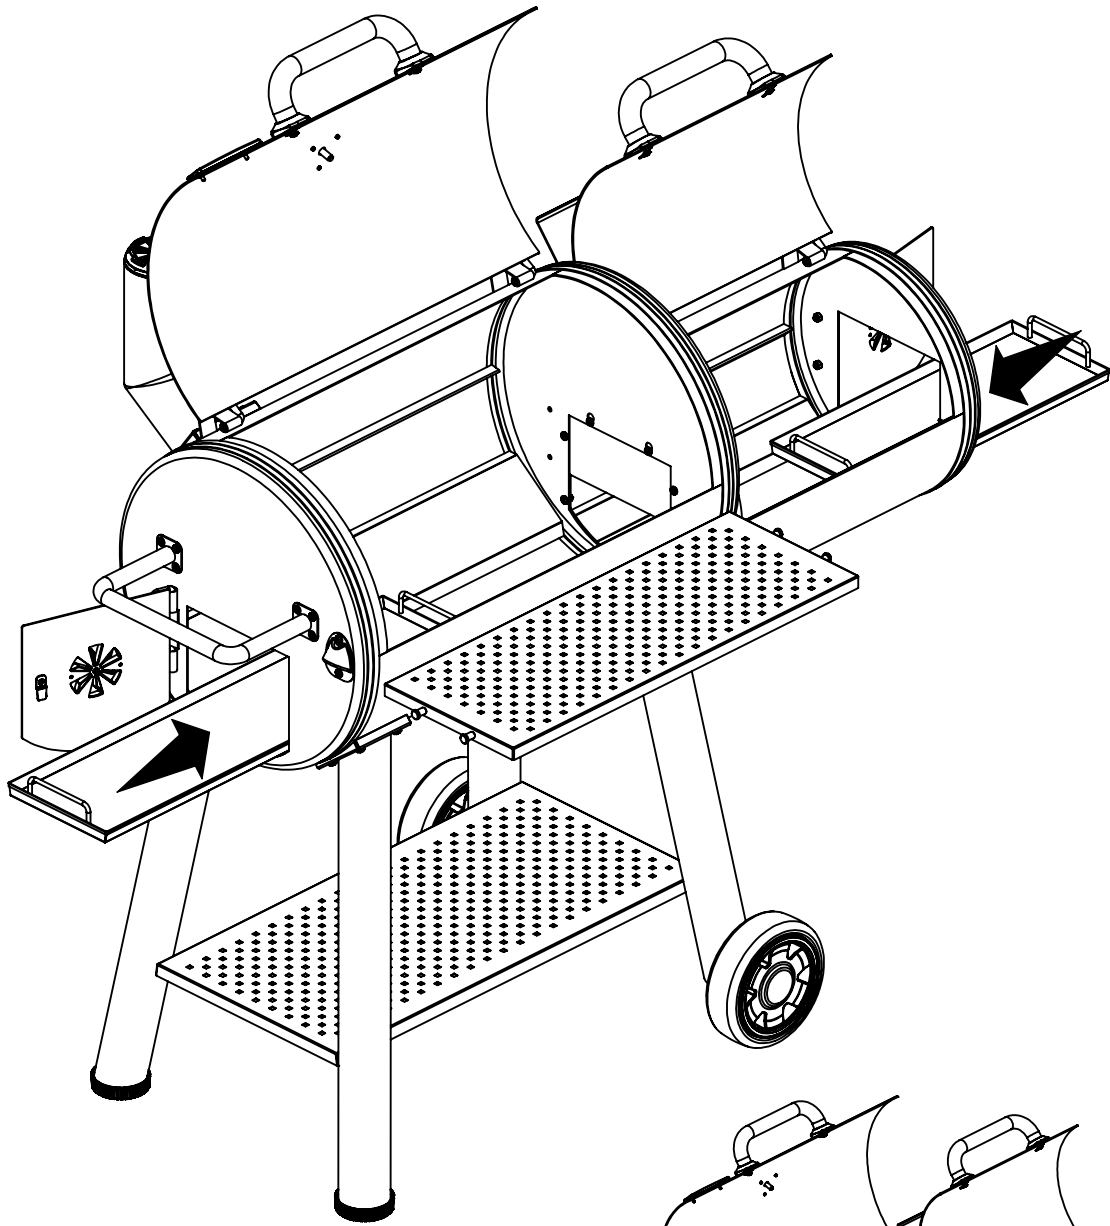

(2)

1

2

PARTS LIST / LISTE DES PIECES / LISTA DE PARTES

KEY#	ITEM#	DESCRIPTION (ENGLISH)	DESCRIPTION(FRENCH)	DESCRIPTION(SPANISH)	DESCRIPTION(GERMAN)	958050
1	44302-10A	MAIN LID WELD ASSEMBLY				1
2	44599-10BK	SMOKER NAMEPLATE				1
3	54009-94	HANDLE SEAT				4
4	24003-12A	LID HANDLE ASSEMBLY				2
5	44479-20	HEAT INDICATOR LARGE				1
6	44499-20	CAST BEZEL-THERMOMETER				1
7	22005-281	CAST COOKING GRID				5
8	42302-92	SMOKE DIFFUSER				2
9	42302-93	ASH TRAY-MAIN				1
10	44310-26	DAMPER TOP				3
11	44310-26	DAMPER BOTTOM				3
12	44302-30A	CHIMNEY WELD ASSEMBLY				1
13	42302-60A	FRONT SHELF WELD ASSEMBLY				1
14	42302-11A	BODY-LARGE WELD ASSEMBLY				1
15	42302-80	SIDE HANDLE WELD ASSEMBLY				1
16	42302-67	SIDE DOOR BRACKET				2
17	42041-13A	WINDOW HANDLE ASSEMBLY				2
18	42302-65A	SIDE DOOR WELD ASSEMBLY-LH				1
19	42041-14	WINDOW HANDLE CLIP				2
20	SP235-6	BOTTLE OPENER				1
21	42302-20A	LEG REAR WELD ASSEMBLY-LH				1
22	42302-21A	LEG FRONT WELD ASSEMBLY-LH				1
23	42302-22A	LEG REAR WELD ASSEMBLY-RH				1
24	42302-23A	LEG FRONT WELD ASSEMBLY-RH				1
25	41302-41	CART BASE				1
26	G01CP007	WHEEL HUB				2
27	G01CP009	WHEEL HUB CAP				2
28	44301-10	OFFSET LID WELD ASSEMBLY				1
29	10225-T356	CAST COOKING GRID-SMALL FIREBOX				2
30	42302-52	CHARCOAL RACK-SIDE FIREBOX				2
31	42302-94	ASH TRAY-SMALLER				1
32	42301-11A	BODY-SMALL WELD ASSEMBLY				1
33	42302-66A	SIDE DOOR WELD ASSEMBLY-RH				1
34	SP910-21	BOLT 0.25-20X0.5				2
35	Y-12859	1/4-20X3/8 SCREW				4
36	63599-70	VENT BOLT				3
37	Y-12859	1/4-20X3/8 SCREW				4
38	SP910-21	BOLT 0.25-20X0.5				2
39	63599-73	CARRIAGE BOLT-TOOL HOOK				4
40	SP910-21	BOLT 0.25-20X0.5				2
41	SP910-21	BOLT 0.25-20X0.5				8
42	Y-11793	NUT - 1/4-20				2
43	SP910-21	BOLT 0.25-20X0.5				2
44	SP910-21	BOLT 0.25-20X0.5				6
45	Y-12855	1/4-20x0.375 SCREW				4
46	Y-12859	1/4-20X3/8 SCREW				16
47	41302-51	WHEEL PIN				2
48	G01CH038	LOCK NUT M8				2
49	SP910-21	BOLT 0.25-20X0.5				2
	958050-HP	HARDWARE PACK				1