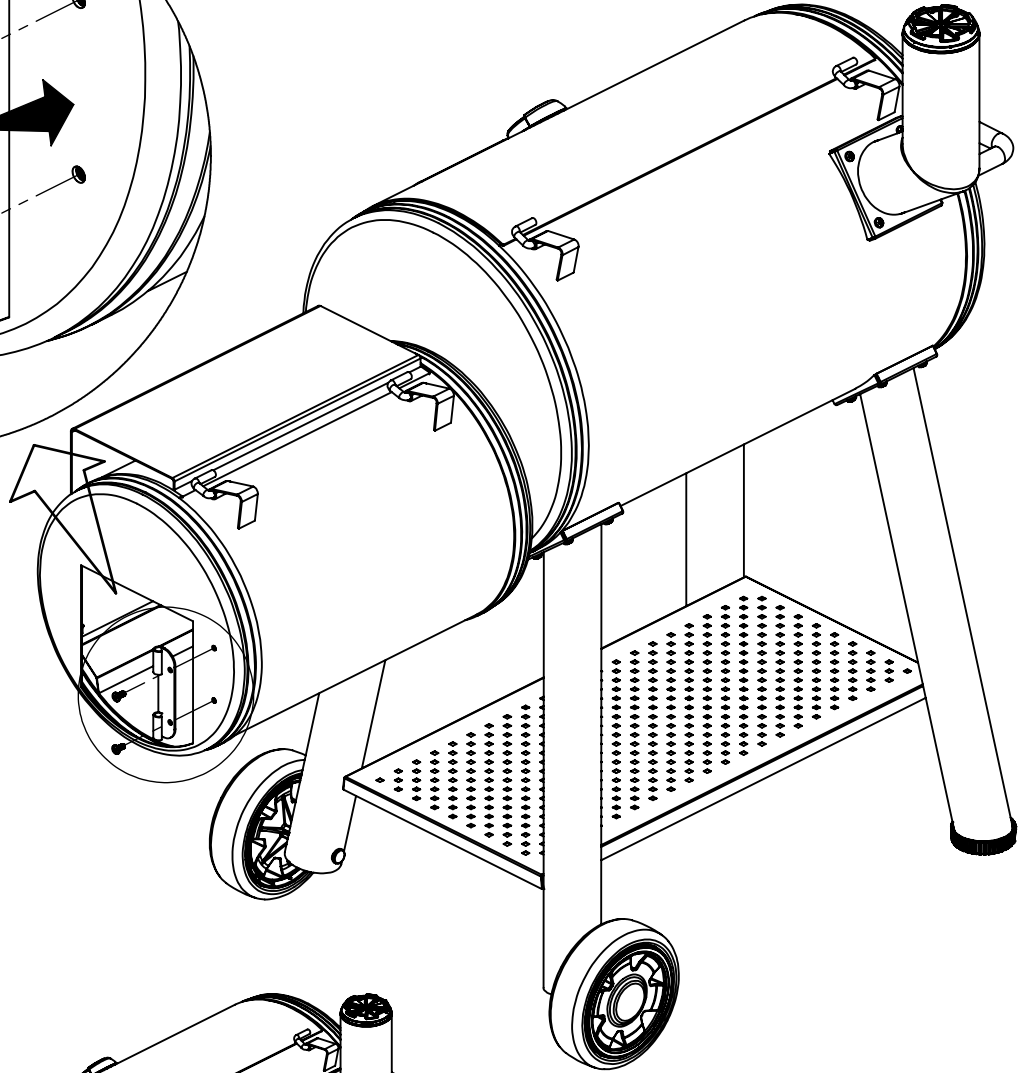

(2)

9

(4)

1

2

1

2

11

(2)

1

2

PARTS LIST / LISTE DES PIECES / LISTA DE PARTES

KEY#	ITEM#	DESCRIPTION (ENGLISH)	DESCRIPTION(FRENCH)	DESCRIPTION(SPANISH)	DESCRIPTION(GERMAN)	958050
1	44302-10A	MAIN LID WELD ASSEMBLY				1
2	44599-10BK	SMOKER NAMEPLATE				1
3	54009-94	HANDLE SEAT				4
4	24003-12A	LID HANDLE ASSEMBLY				2
5	44479-20	HEAT INDICATOR LARGE				1
6	44499-20	CAST BEZEL-THERMOMETER				1
7	22005-281	CAST COOKING GRID				5
8	42302-92	SMOKE DIFFUSER				2
9	42302-93	ASH TRAY-MAIN				1
10	44310-26	DAMPER TOP				3
11	44310-26	DAMPER BOTTOM				3
12	44302-30A	CHIMNEY WELD ASSEMBLY				1
13	42302-60A	FRONT SHELF WELD ASSEMBLY				1
14	42302-11A	BODY-LARGE WELD ASSEMBLY				1
15	42302-80	SIDE HANDLE WELD ASSEMBLY				1
16	42302-67	SIDE DOOR BRACKET				2
17	42041-13A	WINDOW HANDLE ASSEMBLY				2
18	42302-65A	SIDE DOOR WELD ASSEMBLY-LH				1
19	42041-14	WINDOW HANDLE CLIP				2
20	SP235-6	BOTTLE OPENER				1
21	42302-20A	LEG REAR WELD ASSEMBLY-LH				1
22	42302-21A	LEG FRONT WELD ASSEMBLY-LH				1
23	42302-22A	LEG REAR WELD ASSEMBLY-RH				1
24	42302-23A	LEG FRONT WELD ASSEMBLY-RH				1
25	41302-41	CART BASE				1
26	G01CP007	WHEEL HUB				2
27	G01CP009	WHEEL HUB CAP				2
28	44301-10	OFFSET LID WELD ASSEMBLY				1
29	10225-T356	CAST COOKING GRID-SMALL FIREBOX				2
30	42302-52	CHARCOAL RACK-SIDE FIREBOX				2
31	42302-94	ASH TRAY-SMALLER				1
32	42301-11A	BODY-SMALL WELD ASSEMBLY				1
33	42302-66A	SIDE DOOR WELD ASSEMBLY-RH				1
34	SP910-21	BOLT 0.25-20X0.5				2
35	Y-12859	1/4-20X3/8 SCREW				4
36	63599-70	VENT BOLT				3
37	Y-12859	1/4-20X3/8 SCREW				4
38	SP910-21	BOLT 0.25-20X0.5				2
39	63599-73	CARRIAGE BOLT-TOOL HOOK				4
40	SP910-21	BOLT 0.25-20X0.5				2
41	SP910-21	BOLT 0.25-20X0.5				8
42	Y-11793	NUT - 1/4-20				2
43	SP910-21	BOLT 0.25-20X0.5				2
44	SP910-21	BOLT 0.25-20X0.5				6
45	Y-12855	1/4-20x0.375 SCREW				4
46	Y-12859	1/4-20X3/8 SCREW				16
47	41302-51	WHEEL PIN				2
48	G01CH038	LOCK NUT M8				2
49	SP910-21	BOLT 0.25-20X0.5				2
	958050-HP	HARDWARE PACK				1