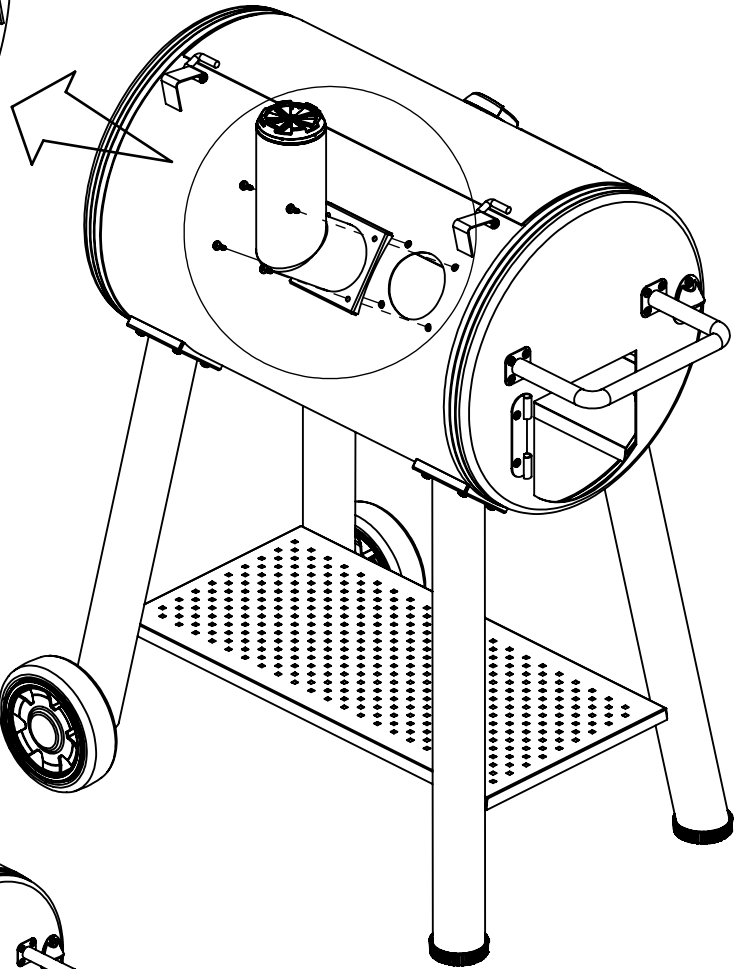

(4)

1

2

6

(8)

7

(4)

8

(2)

1

2

PARTS LIST / LISTE DES PIECES / LISTA DE PARTES

KEY#	ITEM#	DESCRIPTION (ENGLISH)	DESCRIPTION(FRENCH)	DESCRIPTION(SPANISH)	DESCRIPTION(GERMAN)	958050
1	44302-10A	MAIN LID WELD ASSEMBLY				1
2	44599-10BK	SMOKER NAMEPLATE				1
3	54009-94	HANDLE SEAT				4
4	24003-12A	LID HANDLE ASSEMBLY				2
5	44479-20	HEAT INDICATOR LARGE				1
6	44499-20	CAST BEZEL-THERMOMETER				1
7	22005-281	CAST COOKING GRID				5
8	42302-92	SMOKE DIFFUSER				2
9	42302-93	ASH TRAY-MAIN				1
10	44310-26	DAMPER TOP				3
11	44310-26	DAMPER BOTTOM				3
12	44302-30A	CHIMNEY WELD ASSEMBLY				1
13	42302-60A	FRONT SHELF WELD ASSEMBLY				1
14	42302-11A	BODY-LARGE WELD ASSEMBLY				1
15	42302-80	SIDE HANDLE WELD ASSEMBLY				1
16	42302-67	SIDE DOOR BRACKET				2
17	42041-13A	WINDOW HANDLE ASSEMBLY				2
18	42302-65A	SIDE DOOR WELD ASSEMBLY-LH				1
19	42041-14	WINDOW HANDLE CLIP				2
20	SP235-6	BOTTLE OPENER				1
21	42302-20A	LEG REAR WELD ASSEMBLY-LH				1
22	42302-21A	LEG FRONT WELD ASSEMBLY-LH				1
23	42302-22A	LEG REAR WELD ASSEMBLY-RH				1
24	42302-23A	LEG FRONT WELD ASSEMBLY-RH				1
25	41302-41	CART BASE				1
26	G01CP007	WHEEL HUB				2
27	G01CP009	WHEEL HUB CAP				2
28	44301-10	OFFSET LID WELD ASSEMBLY				1
29	10225-T356	CAST COOKING GRID-SMALL FIREBOX				2
30	42302-52	CHARCOAL RACK-SIDE FIREBOX				2
31	42302-94	ASH TRAY-SMALLER				1
32	42301-11A	BODY-SMALL WELD ASSEMBLY				1
33	42302-66A	SIDE DOOR WELD ASSEMBLY-RH				1
34	SP910-21	BOLT 0.25-20X0.5				2
35	Y-12859	1/4-20X3/8 SCREW				4
36	63599-70	VENT BOLT				3
37	Y-12859	1/4-20X3/8 SCREW				4
38	SP910-21	BOLT 0.25-20X0.5				2
39	63599-73	CARRIAGE BOLT-TOOL HOOK				4
40	SP910-21	BOLT 0.25-20X0.5				2
41	SP910-21	BOLT 0.25-20X0.5				8
42	Y-11793	NUT - 1/4-20				2
43	SP910-21	BOLT 0.25-20X0.5				2
44	SP910-21	BOLT 0.25-20X0.5				6
45	Y-12855	1/4-20x0.375 SCREW				4
46	Y-12859	1/4-20X3/8 SCREW				16
47	41302-51	WHEEL PIN				2
48	G01CH038	LOCK NUT M8				2
49	SP910-21	BOLT 0.25-20X0.5				2
	958050-HP	HARDWARE PACK				1