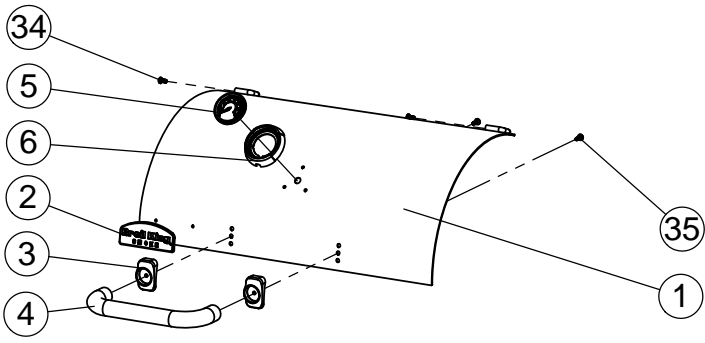

(2)

1

2

PARTS LIST / LISTE DES PIECES / LISTA DE PARTES

KEY#	ITEM#	DESCRIPTION (ENGLISH)	DESCRIPTION(FRENCH)	DESCRIPTION(SPANISH)	DESCRIPTION(GERMAN)	958050
1	44302-10A	MAIN LID WELD ASSEMBLY				1
2	44599-10BK	SMOKER NAMEPLATE				1
3	54009-94	HANDLE SEAT				4
4	24003-12A	LID HANDLE ASSEMBLY				2
5	44479-20	HEAT INDICATOR LARGE				1
6	44499-20	CAST BEZEL-THERMOMETER				1
7	22005-281	CAST COOKING GRID				5
8	42302-92	SMOKE DIFFUSER				2
9	42302-93	ASH TRAY-MAIN				1
10	44310-26	DAMPER TOP				3
11	44310-26	DAMPER BOTTOM				3
12	44302-30A	CHIMNEY WELD ASSEMBLY				1
13	42302-60A	FRONT SHELF WELD ASSEMBLY				1
14	42302-11A	BODY-LARGE WELD ASSEMBLY				1
15	42302-80	SIDE HANDLE WELD ASSEMBLY				1
16	42302-67	SIDE DOOR BRACKET				2
17	42041-13A	WINDOW HANDLE ASSEMBLY				2
18	42302-65A	SIDE DOOR WELD ASSEMBLY-LH				1
19	42041-14	WINDOW HANDLE CLIP				2
20	SP235-6	BOTTLE OPENER				1
21	42302-20A	LEG REAR WELD ASSEMBLY-LH				1
22	42302-21A	LEG FRONT WELD ASSEMBLY-LH				1
23	42302-22A	LEG REAR WELD ASSEMBLY-RH				1
24	42302-23A	LEG FRONT WELD ASSEMBLY-RH				1
25	41302-41	CART BASE				1
26	G01CP007	WHEEL HUB				2
27	G01CP009	WHEEL HUB CAP				2
28	44301-10	OFFSET LID WELD ASSEMBLY				1
29	10225-T356	CAST COOKING GRID-SMALL FIREBOX				2
30	42302-52	CHARCOAL RACK-SIDE FIREBOX				2
31	42302-94	ASH TRAY-SMALLER				1
32	42301-11A	BODY-SMALL WELD ASSEMBLY				1
33	42302-66A	SIDE DOOR WELD ASSEMBLY-RH				1
34	SP910-21	BOLT 0.25-20X0.5				2
35	Y-12859	1/4-20X3/8 SCREW				4
36	63599-70	VENT BOLT				3
37	Y-12859	1/4-20X3/8 SCREW				4
38	SP910-21	BOLT 0.25-20X0.5				2
39	63599-73	CARRIAGE BOLT-TOOL HOOK				4
40	SP910-21	BOLT 0.25-20X0.5				2
41	SP910-21	BOLT 0.25-20X0.5				8
42	Y-11793	NUT - 1/4-20				2
43	SP910-21	BOLT 0.25-20X0.5				2
44	SP910-21	BOLT 0.25-20X0.5				6
45	Y-12855	1/4-20x0.375 SCREW				4
46	Y-12859	1/4-20X3/8 SCREW				16
47	41302-51	WHEEL PIN				2
48	G01CH038	LOCK NUT M8				2
49	SP910-21	BOLT 0.25-20X0.5				2
	958050-HP	HARDWARE PACK				1