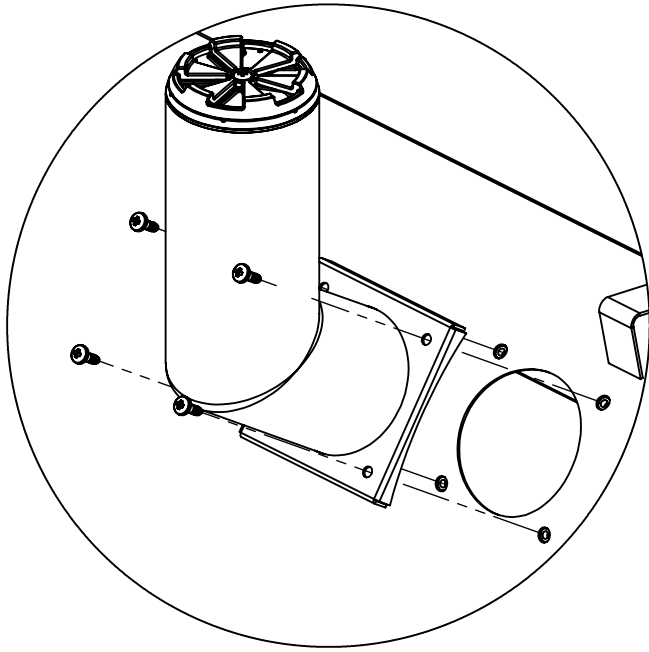

(4)

1

2

6

(8)

7

(4)

8

(2)

1

2

PARTS LIST / LISTE DES PIECES / LISTA DE PARTES

KEY#	ITEM#	DESCRIPTION (ENGLISH)	DESCRIPTION(FRENCH)	DESCRIPTION(SPANISH)	DESCRIPTION(GERMAN)	958050
1	44302-10A	MAIN LID WELD ASSEMBLY				1
2	44599-10BK	SMOKER NAMEPLATE				1
3	54009-94	HANDLE SEAT				4
4	24003-12A	LID HANDLE ASSEMBLY				2
5	44479-20	HEAT INDICATOR LARGE				1
6	44499-20	CAST BEZEL-THERMOMETER				1
7	22005-281	CAST COOKING GRID				5
8	42302-92	SMOKE DIFFUSER				2
9	42302-93	ASH TRAY-MAIN				1
10	44310-26	DAMPER TOP				3
11	44310-26	DAMPER BOTTOM				3
12	44302-30A	CHIMNEY WELD ASSEMBLY				1
13	42302-60A	FRONT SHELF WELD ASSEMBLY				1
14	42302-11A	BODY-LARGE WELD ASSEMBLY				1
15	42302-80	SIDE HANDLE WELD ASSEMBLY				1
16	42302-67	SIDE DOOR BRACKET				2
17	42041-13A	WINDOW HANDLE ASSEMBLY				2
18	42302-65A	SIDE DOOR WELD ASSEMBLY-LH				1
19	42041-14	WINDOW HANDLE CLIP				2
20	SP235-6	BOTTLE OPENER				1
21	42302-20A	LEG REAR WELD ASSEMBLY-LH				1
22	42302-21A	LEG FRONT WELD ASSEMBLY-LH				1
23	42302-22A	LEG REAR WELD ASSEMBLY-RH				1
24	42302-23A	LEG FRONT WELD ASSEMBLY-RH				1
25	41302-41	CART BASE				1
26	G01CP007	WHEEL HUB				2
27	G01CP009	WHEEL HUB CAP				2
28	44301-10	OFFSET LID WELD ASSEMBLY				1
29	10225-T356	CAST COOKING GRID-SMALL FIREBOX				2
30	42302-52	CHARCOAL RACK-SIDE FIREBOX				2
31	42302-94	ASH TRAY-SMALLER				1
32	42301-11A	BODY-SMALL WELD ASSEMBLY				1
33	42302-66A	SIDE DOOR WELD ASSEMBLY-RH				1
34	SP910-21	BOLT 0.25-20X0.5				2
35	Y-12859	1/4-20X3/8 SCREW				4
36	63599-70	VENT BOLT				3
37	Y-12859	1/4-20X3/8 SCREW				4
38	SP910-21	BOLT 0.25-20X0.5				2
39	63599-73	CARRIAGE BOLT-TOOL HOOK				4
40	SP910-21	BOLT 0.25-20X0.5				2
41	SP910-21	BOLT 0.25-20X0.5				8
42	Y-11793	NUT - 1/4-20				2
43	SP910-21	BOLT 0.25-20X0.5				2
44	SP910-21	BOLT 0.25-20X0.5				6
45	Y-12855	1/4-20x0.375 SCREW				4
46	Y-12859	1/4-20X3/8 SCREW				16
47	41302-51	WHEEL PIN				2
48	G01CH038	LOCK NUT M8				2
49	SP910-21	BOLT 0.25-20X0.5				2
	958050-HP	HARDWARE PACK				1