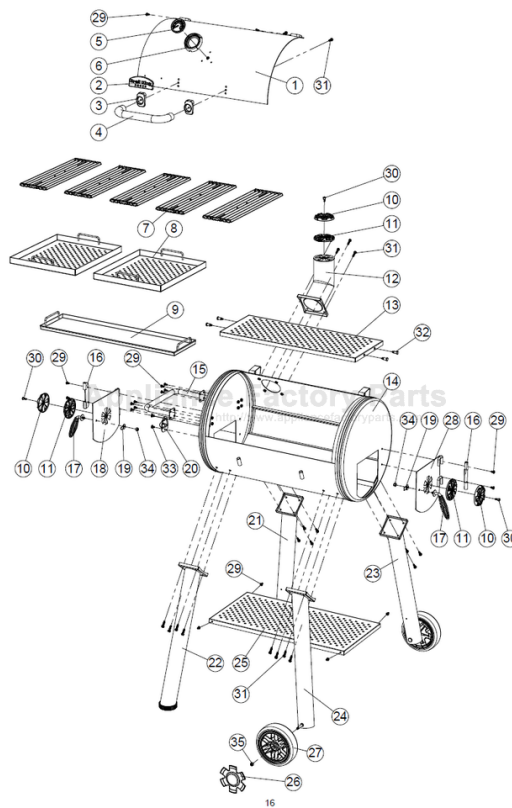

[Find Your Broil King Grill Parts - Select From 1350 Models](#)

----- Manual continues below part list -----