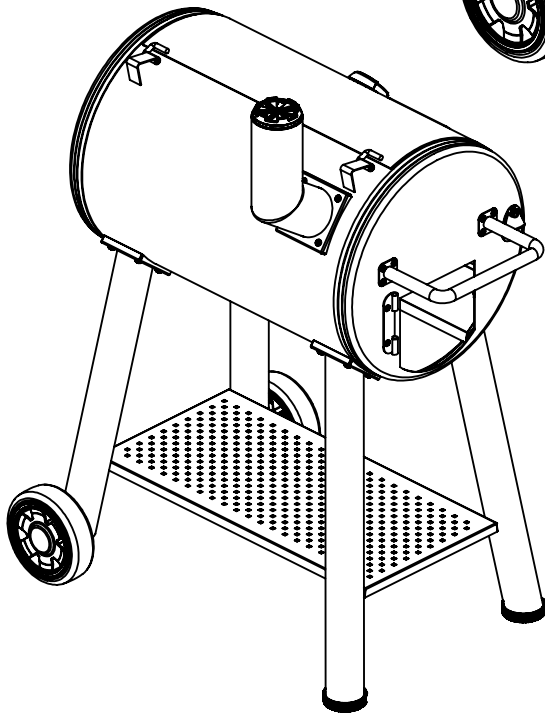

(4)

1

2

6

(8)

7

(4)

8

(2)

1

2

PARTS LIST / LISTE DES PIECES / LISTA DE PARTES

KEY#	ITEM#	DESCRIPTION (ENGLISH)	DESCRIPTION(FRENCH)	DESCRIPTION(SPANISH)	DESCRIPTION(GERMAN)	958050
1	44302-10A	MAIN LID WELD ASSEMBLY				1
2	44599-10BK	SMOKER NAMEPLATE				1
3	54009-94	HANDLE SEAT				4
4	24003-12A	LID HANDLE ASSEMBLY				2
5	44479-20	HEAT INDICATOR LARGE				1
6	44499-20	CAST BEZEL-THERMOMETER				1
7	22005-281	CAST COOKING GRID				5
8	42302-92	SMOKE DIFFUSER				2
9	42302-93	ASH TRAY-MAIN				1
10	44310-26	DAMPER TOP				3
11	44310-26	DAMPER BOTTOM				3
12	44302-30A	CHIMNEY WELD ASSEMBLY				1
13	42302-60A	FRONT SHELF WELD ASSEMBLY				1
14	42302-11A	BODY-LARGE WELD ASSEMBLY				1
15	42302-80	SIDE HANDLE WELD ASSEMBLY				1
16	42302-67	SIDE DOOR BRACKET				2
17	42041-13A	WINDOW HANDLE ASSEMBLY				2
18	42302-65A	SIDE DOOR WELD ASSEMBLY-LH				1
19	42041-14	WINDOW HANDLE CLIP				2
20	SP235-6	BOTTLE OPENER				1
21	42302-20A	LEG REAR WELD ASSEMBLY-LH				1
22	42302-21A	LEG FRONT WELD ASSEMBLY-LH				1
23	42302-22A	LEG REAR WELD ASSEMBLY-RH				1
24	42302-23A	LEG FRONT WELD ASSEMBLY-RH				1
25	41302-41	CART BASE				1
26	G01CP007	WHEEL HUB				2
27	G01CP009	WHEEL HUB CAP				2
28	44301-10	OFFSET LID WELD ASSEMBLY				1
29	10225-T356	CAST COOKING GRID-SMALL FIREBOX				2
30	42302-52	CHARCOAL RACK-SIDE FIREBOX				2
31	42302-94	ASH TRAY-SMALLER				1
32	42301-11A	BODY-SMALL WELD ASSEMBLY				1
33	42302-66A	SIDE DOOR WELD ASSEMBLY-RH				1
34	SP910-21	BOLT 0.25-20X0.5				2
35	Y-12859	1/4-20X3/8 SCREW				4
36	63599-70	VENT BOLT				3
37	Y-12859	1/4-20X3/8 SCREW				4
38	SP910-21	BOLT 0.25-20X0.5				2
39	63599-73	CARRIAGE BOLT-TOOL HOOK				4
40	SP910-21	BOLT 0.25-20X0.5				2
41	SP910-21	BOLT 0.25-20X0.5				8
42	Y-11793	NUT - 1/4-20				2
43	SP910-21	BOLT 0.25-20X0.5				2
44	SP910-21	BOLT 0.25-20X0.5				6
45	Y-12855	1/4-20x0.375 SCREW				4
46	Y-12859	1/4-20X3/8 SCREW				16
47	41302-51	WHEEL PIN				2
48	G01CH038	LOCK NUT M8				2
49	SP910-21	BOLT 0.25-20X0.5				2
	958050-HP	HARDWARE PACK				1