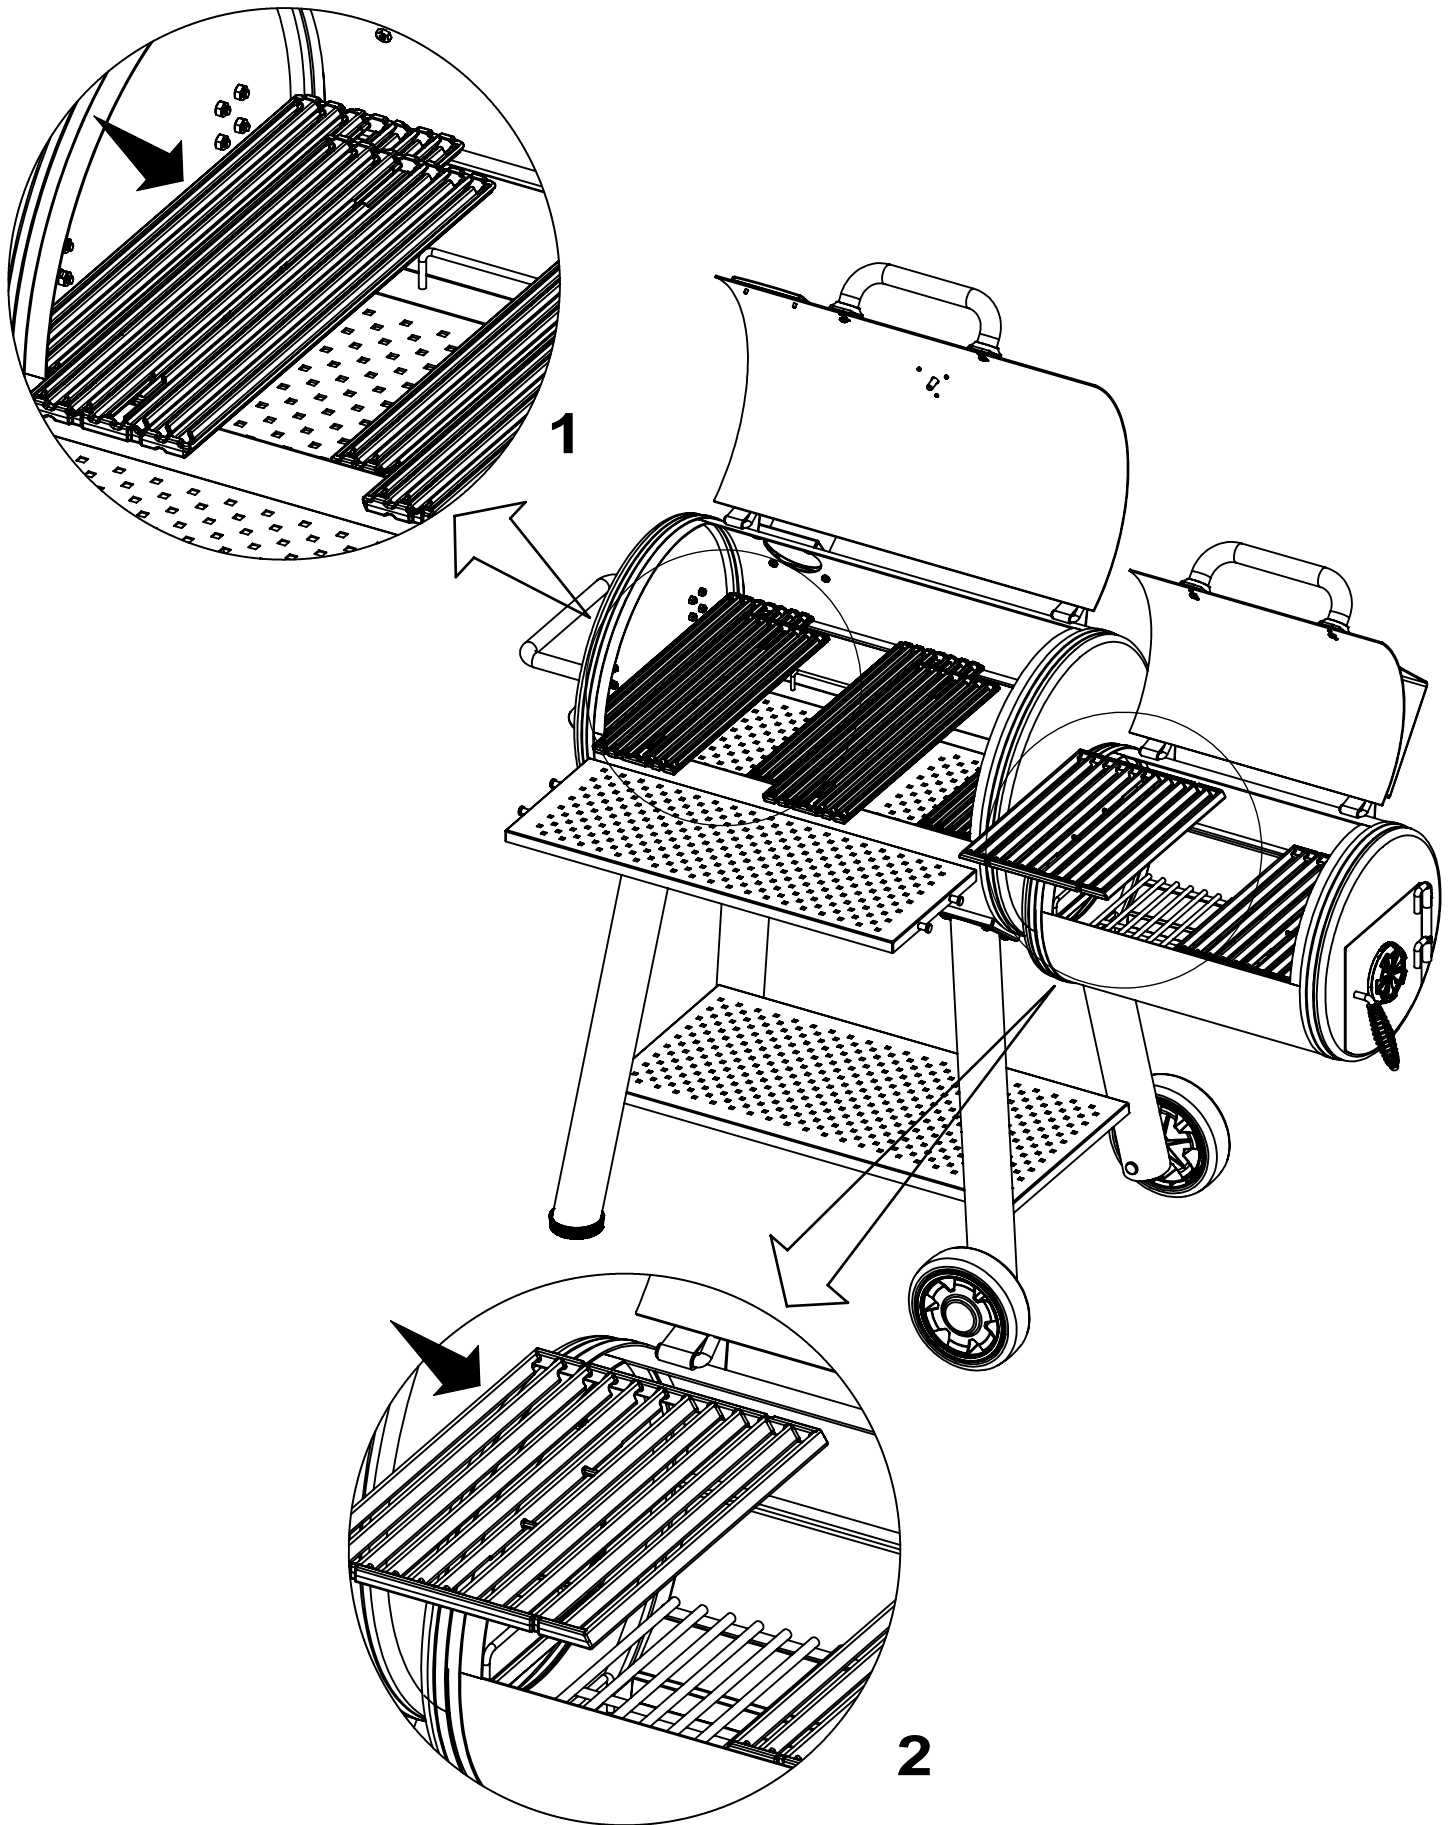

(2)

1

2

PARTS LIST / LISTE DES PIECES / LISTA DE PARTES

KEY#	ITEM#	DESCRIPTION (ENGLISH)	DESCRIPTION(FRENCH)	DESCRIPTION(SPANISH)	DESCRIPTION(GERMAN)	958050
1	44302-10A	MAIN LID WELD ASSEMBLY				1
2	44599-10BK	SMOKER NAMEPLATE				1
3	54009-94	HANDLE SEAT				4
4	24003-12A	LID HANDLE ASSEMBLY				2
5	44479-20	HEAT INDICATOR LARGE				1
6	44499-20	CAST BEZEL-THERMOMETER				1
7	22005-281	CAST COOKING GRID				5
8	42302-92	SMOKE DIFFUSER				2
9	42302-93	ASH TRAY-MAIN				1
10	44310-26	DAMPER TOP				3
11	44310-26	DAMPER BOTTOM				3
12	44302-30A	CHIMNEY WELD ASSEMBLY				1
13	42302-60A	FRONT SHELF WELD ASSEMBLY				1
14	42302-11A	BODY-LARGE WELD ASSEMBLY				1
15	42302-80	SIDE HANDLE WELD ASSEMBLY				1
16	42302-67	SIDE DOOR BRACKET				2
17	42041-13A	WINDOW HANDLE ASSEMBLY				2
18	42302-65A	SIDE DOOR WELD ASSEMBLY-LH				1
19	42041-14	WINDOW HANDLE CLIP				2
20	SP235-6	BOTTLE OPENER				1
21	42302-20A	LEG REAR WELD ASSEMBLY-LH				1
22	42302-21A	LEG FRONT WELD ASSEMBLY-LH				1
23	42302-22A	LEG REAR WELD ASSEMBLY-RH				1
24	42302-23A	LEG FRONT WELD ASSEMBLY-RH				1
25	41302-41	CART BASE				1
26	G01CP007	WHEEL HUB				2
27	G01CP009	WHEEL HUB CAP				2
28	44301-10	OFFSET LID WELD ASSEMBLY				1
29	10225-T356	CAST COOKING GRID-SMALL FIREBOX				2
30	42302-52	CHARCOAL RACK-SIDE FIREBOX				2
31	42302-94	ASH TRAY-SMALLER				1
32	42301-11A	BODY-SMALL WELD ASSEMBLY				1
33	42302-66A	SIDE DOOR WELD ASSEMBLY-RH				1
34	SP910-21	BOLT 0.25-20X0.5				2
35	Y-12859	1/4-20X3/8 SCREW				4
36	63599-70	VENT BOLT				3
37	Y-12859	1/4-20X3/8 SCREW				4
38	SP910-21	BOLT 0.25-20X0.5				2
39	63599-73	CARRIAGE BOLT-TOOL HOOK				4
40	SP910-21	BOLT 0.25-20X0.5				2
41	SP910-21	BOLT 0.25-20X0.5				8
42	Y-11793	NUT - 1/4-20				2
43	SP910-21	BOLT 0.25-20X0.5				2
44	SP910-21	BOLT 0.25-20X0.5				6
45	Y-12855	1/4-20x0.375 SCREW				4
46	Y-12859	1/4-20X3/8 SCREW				16
47	41302-51	WHEEL PIN				2
48	G01CH038	LOCK NUT M8				2
49	SP910-21	BOLT 0.25-20X0.5				2
	958050-HP	HARDWARE PACK				1