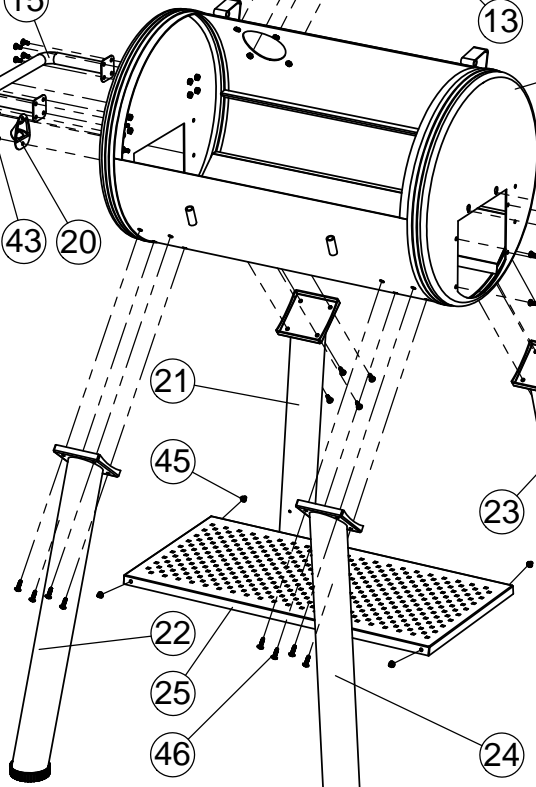

(2)

1

2

PARTS LIST / LISTE DES PIECES / LISTA DE PARTES

KEY#	ITEM#	DESCRIPTION (ENGLISH)	DESCRIPTION(FRENCH)	DESCRIPTION(SPANISH)	DESCRIPTION(GERMAN)	958050
1	44302-10A	MAIN LID WELD ASSEMBLY				1
2	44599-10BK	SMOKER NAMEPLATE				1
3	54009-94	HANDLE SEAT				4
4	24003-12A	LID HANDLE ASSEMBLY				2
5	44479-20	HEAT INDICATOR LARGE				1
6	44499-20	CAST BEZEL-THERMOMETER				1
7	22005-281	CAST COOKING GRID				5
8	42302-92	SMOKE DIFFUSER				2
9	42302-93	ASH TRAY-MAIN				1
10	44310-26	DAMPER TOP				3
11	44310-26	DAMPER BOTTOM				3
12	44302-30A	CHIMNEY WELD ASSEMBLY				1
13	42302-60A	FRONT SHELF WELD ASSEMBLY				1
14	42302-11A	BODY-LARGE WELD ASSEMBLY				1
15	42302-80	SIDE HANDLE WELD ASSEMBLY				1
16	42302-67	SIDE DOOR BRACKET				2
17	42041-13A	WINDOW HANDLE ASSEMBLY				2
18	42302-65A	SIDE DOOR WELD ASSEMBLY-LH				1
19	42041-14	WINDOW HANDLE CLIP				2
20	SP235-6	BOTTLE OPENER				1
21	42302-20A	LEG REAR WELD ASSEMBLY-LH				1
22	42302-21A	LEG FRONT WELD ASSEMBLY-LH				1
23	42302-22A	LEG REAR WELD ASSEMBLY-RH				1
24	42302-23A	LEG FRONT WELD ASSEMBLY-RH				1
25	41302-41	CART BASE				1
26	G01CP007	WHEEL HUB				2
27	G01CP009	WHEEL HUB CAP				2
28	44301-10	OFFSET LID WELD ASSEMBLY				1
29	10225-T356	CAST COOKING GRID-SMALL FIREBOX				2
30	42302-52	CHARCOAL RACK-SIDE FIREBOX				2
31	42302-94	ASH TRAY-SMALLER				1
32	42301-11A	BODY-SMALL WELD ASSEMBLY				1
33	42302-66A	SIDE DOOR WELD ASSEMBLY-RH				1
34	SP910-21	BOLT 0.25-20X0.5				2
35	Y-12859	1/4-20X3/8 SCREW				4
36	63599-70	VENT BOLT				3
37	Y-12859	1/4-20X3/8 SCREW				4
38	SP910-21	BOLT 0.25-20X0.5				2
39	63599-73	CARRIAGE BOLT-TOOL HOOK				4
40	SP910-21	BOLT 0.25-20X0.5				2
41	SP910-21	BOLT 0.25-20X0.5				8
42	Y-11793	NUT - 1/4-20				2
43	SP910-21	BOLT 0.25-20X0.5				2
44	SP910-21	BOLT 0.25-20X0.5				6
45	Y-12855	1/4-20x0.375 SCREW				4
46	Y-12859	1/4-20X3/8 SCREW				16
47	41302-51	WHEEL PIN				2
48	G01CH038	LOCK NUT M8				2
49	SP910-21	BOLT 0.25-20X0.5				2
	958050-HP	HARDWARE PACK				1