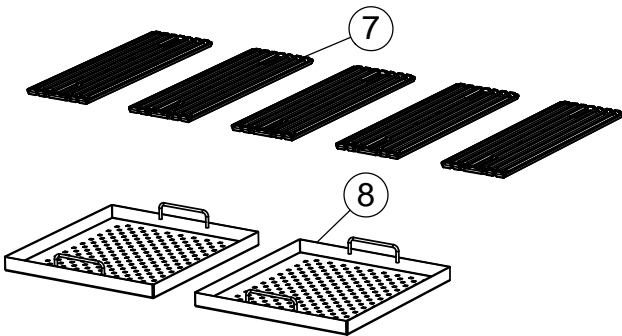

(2)

1

2

PARTS LIST / LISTE DES PIECES / LISTA DE PARTES

KEY#	ITEM#	DESCRIPTION (ENGLISH)	DESCRIPTION(FRENCH)	DESCRIPTION(SPANISH)	DESCRIPTION(GERMAN)	958050
1	44302-10A	MAIN LID WELD ASSEMBLY				1
2	44599-10BK	SMOKER NAMEPLATE				1
3	54009-94	HANDLE SEAT				4
4	24003-12A	LID HANDLE ASSEMBLY				2
5	44479-20	HEAT INDICATOR LARGE				1
6	44499-20	CAST BEZEL-THERMOMETER				1
7	22005-281	CAST COOKING GRID				5
8	42302-92	SMOKE DIFFUSER				2
9	42302-93	ASH TRAY-MAIN				1
10	44310-26	DAMPER TOP				3
11	44310-26	DAMPER BOTTOM				3
12	44302-30A	CHIMNEY WELD ASSEMBLY				1
13	42302-60A	FRONT SHELF WELD ASSEMBLY				1
14	42302-11A	BODY-LARGE WELD ASSEMBLY				1
15	42302-80	SIDE HANDLE WELD ASSEMBLY				1
16	42302-67	SIDE DOOR BRACKET				2
17	42041-13A	WINDOW HANDLE ASSEMBLY				2
18	42302-65A	SIDE DOOR WELD ASSEMBLY-LH				1
19	42041-14	WINDOW HANDLE CLIP				2
20	SP235-6	BOTTLE OPENER				1
21	42302-20A	LEG REAR WELD ASSEMBLY-LH				1
22	42302-21A	LEG FRONT WELD ASSEMBLY-LH				1
23	42302-22A	LEG REAR WELD ASSEMBLY-RH				1
24	42302-23A	LEG FRONT WELD ASSEMBLY-RH				1
25	41302-41	CART BASE				1
26	G01CP007	WHEEL HUB				2
27	G01CP009	WHEEL HUB CAP				2
28	44301-10	OFFSET LID WELD ASSEMBLY				1
29	10225-T356	CAST COOKING GRID-SMALL FIREBOX				2
30	42302-52	CHARCOAL RACK-SIDE FIREBOX				2
31	42302-94	ASH TRAY-SMALLER				1
32	42301-11A	BODY-SMALL WELD ASSEMBLY				1
33	42302-66A	SIDE DOOR WELD ASSEMBLY-RH				1
34	SP910-21	BOLT 0.25-20X0.5				2
35	Y-12859	1/4-20X3/8 SCREW				4
36	63599-70	VENT BOLT				3
37	Y-12859	1/4-20X3/8 SCREW				4
38	SP910-21	BOLT 0.25-20X0.5				2
39	63599-73	CARRIAGE BOLT-TOOL HOOK				4
40	SP910-21	BOLT 0.25-20X0.5				2
41	SP910-21	BOLT 0.25-20X0.5				8
42	Y-11793	NUT - 1/4-20				2
43	SP910-21	BOLT 0.25-20X0.5				2
44	SP910-21	BOLT 0.25-20X0.5				6
45	Y-12855	1/4-20x0.375 SCREW				4
46	Y-12859	1/4-20X3/8 SCREW				16
47	41302-51	WHEEL PIN				2
48	G01CH038	LOCK NUT M8				2
49	SP910-21	BOLT 0.25-20X0.5				2
	958050-HP	HARDWARE PACK				1