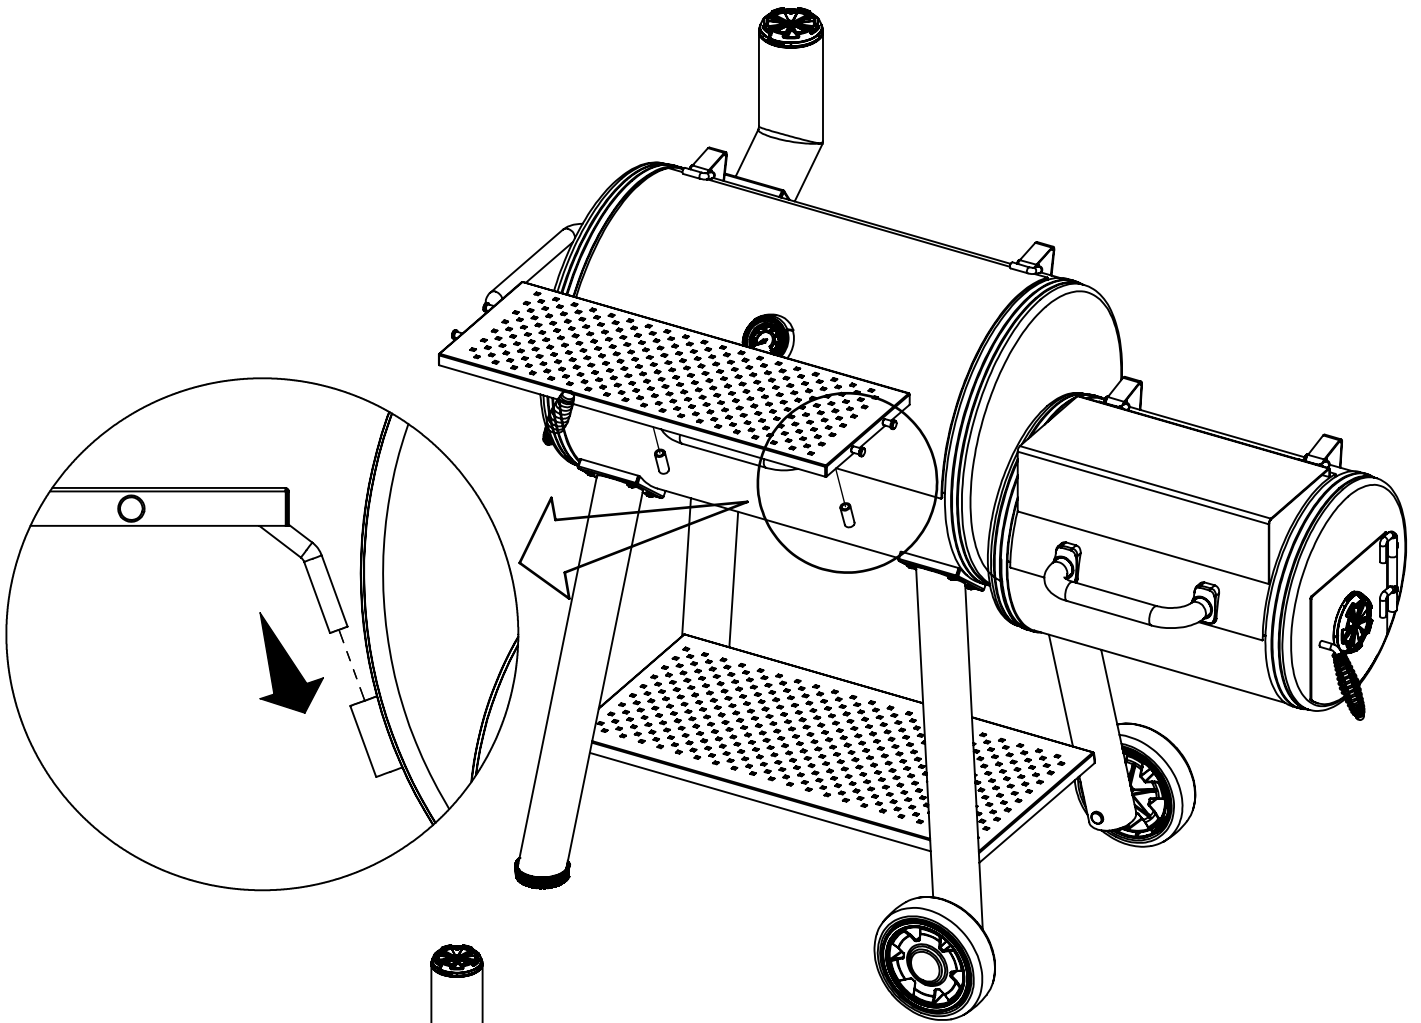

(2)

1

2

PARTS LIST / LISTE DES PIECES / LISTA DE PARTES

KEY#	ITEM#	DESCRIPTION (ENGLISH)	DESCRIPTION(FRENCH)	DESCRIPTION(SPANISH)	DESCRIPTION(GERMAN)	958050
1	44302-10A	MAIN LID WELD ASSEMBLY				1
2	44599-10BK	SMOKER NAMEPLATE				1
3	54009-94	HANDLE SEAT				4
4	24003-12A	LID HANDLE ASSEMBLY				2
5	44479-20	HEAT INDICATOR LARGE				1
6	44499-20	CAST BEZEL-THERMOMETER				1
7	22005-281	CAST COOKING GRID				5
8	42302-92	SMOKE DIFFUSER				2
9	42302-93	ASH TRAY-MAIN				1
10	44310-26	DAMPER TOP				3
11	44310-26	DAMPER BOTTOM				3
12	44302-30A	CHIMNEY WELD ASSEMBLY				1
13	42302-60A	FRONT SHELF WELD ASSEMBLY				1
14	42302-11A	BODY-LARGE WELD ASSEMBLY				1
15	42302-80	SIDE HANDLE WELD ASSEMBLY				1
16	42302-67	SIDE DOOR BRACKET				2
17	42041-13A	WINDOW HANDLE ASSEMBLY				2
18	42302-65A	SIDE DOOR WELD ASSEMBLY-LH				1
19	42041-14	WINDOW HANDLE CLIP				2
20	SP235-6	BOTTLE OPENER				1
21	42302-20A	LEG REAR WELD ASSEMBLY-LH				1
22	42302-21A	LEG FRONT WELD ASSEMBLY-LH				1
23	42302-22A	LEG REAR WELD ASSEMBLY-RH				1
24	42302-23A	LEG FRONT WELD ASSEMBLY-RH				1
25	41302-41	CART BASE				1
26	G01CP007	WHEEL HUB				2
27	G01CP009	WHEEL HUB CAP				2
28	44301-10	OFFSET LID WELD ASSEMBLY				1
29	10225-T356	CAST COOKING GRID-SMALL FIREBOX				2
30	42302-52	CHARCOAL RACK-SIDE FIREBOX				2
31	42302-94	ASH TRAY-SMALLER				1
32	42301-11A	BODY-SMALL WELD ASSEMBLY				1
33	42302-66A	SIDE DOOR WELD ASSEMBLY-RH				1
34	SP910-21	BOLT 0.25-20X0.5				2
35	Y-12859	1/4-20X3/8 SCREW				4
36	63599-70	VENT BOLT				3
37	Y-12859	1/4-20X3/8 SCREW				4
38	SP910-21	BOLT 0.25-20X0.5				2
39	63599-73	CARRIAGE BOLT-TOOL HOOK				4
40	SP910-21	BOLT 0.25-20X0.5				2
41	SP910-21	BOLT 0.25-20X0.5				8
42	Y-11793	NUT - 1/4-20				2
43	SP910-21	BOLT 0.25-20X0.5				2
44	SP910-21	BOLT 0.25-20X0.5				6
45	Y-12855	1/4-20x0.375 SCREW				4
46	Y-12859	1/4-20X3/8 SCREW				16
47	41302-51	WHEEL PIN				2
48	G01CH038	LOCK NUT M8				2
49	SP910-21	BOLT 0.25-20X0.5				2
	958050-HP	HARDWARE PACK				1