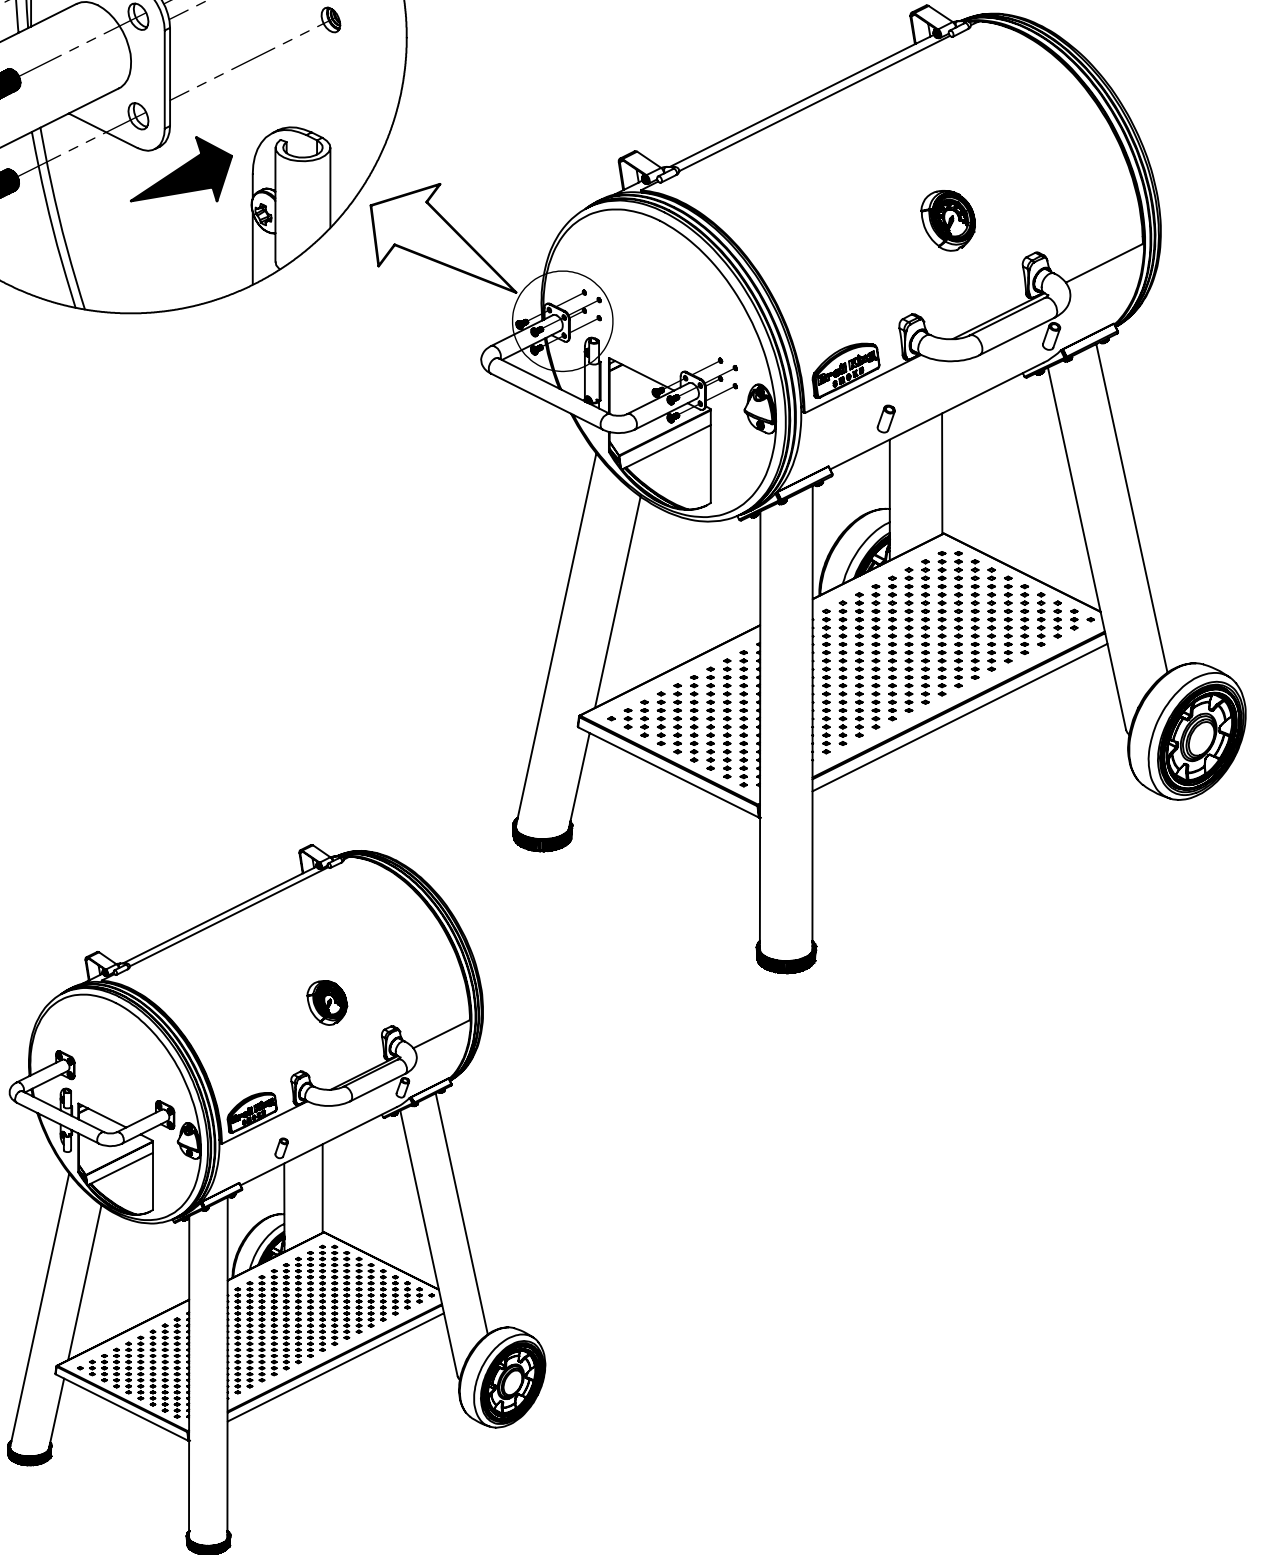

(4)

1

2

6

(8)

7

(4)

8

(2)

1

2

PARTS LIST / LISTE DES PIECES / LISTA DE PARTES

KEY#	ITEM#	DESCRIPTION (ENGLISH)	DESCRIPTION(FRENCH)	DESCRIPTION(SPANISH)	DESCRIPTION(GERMAN)	958050
1	44302-10A	MAIN LID WELD ASSEMBLY				1
2	44599-10BK	SMOKER NAMEPLATE				1
3	54009-94	HANDLE SEAT				4
4	24003-12A	LID HANDLE ASSEMBLY				2
5	44479-20	HEAT INDICATOR LARGE				1
6	44499-20	CAST BEZEL-THERMOMETER				1
7	22005-281	CAST COOKING GRID				5
8	42302-92	SMOKE DIFFUSER				2
9	42302-93	ASH TRAY-MAIN				1
10	44310-26	DAMPER TOP				3
11	44310-26	DAMPER BOTTOM				3
12	44302-30A	CHIMNEY WELD ASSEMBLY				1
13	42302-60A	FRONT SHELF WELD ASSEMBLY				1
14	42302-11A	BODY-LARGE WELD ASSEMBLY				1
15	42302-80	SIDE HANDLE WELD ASSEMBLY				1
16	42302-67	SIDE DOOR BRACKET				2
17	42041-13A	WINDOW HANDLE ASSEMBLY				2
18	42302-65A	SIDE DOOR WELD ASSEMBLY-LH				1
19	42041-14	WINDOW HANDLE CLIP				2
20	SP235-6	BOTTLE OPENER				1
21	42302-20A	LEG REAR WELD ASSEMBLY-LH				1
22	42302-21A	LEG FRONT WELD ASSEMBLY-LH				1
23	42302-22A	LEG REAR WELD ASSEMBLY-RH				1
24	42302-23A	LEG FRONT WELD ASSEMBLY-RH				1
25	41302-41	CART BASE				1
26	G01CP007	WHEEL HUB				2
27	G01CP009	WHEEL HUB CAP				2
28	44301-10	OFFSET LID WELD ASSEMBLY				1
29	10225-T356	CAST COOKING GRID-SMALL FIREBOX				2
30	42302-52	CHARCOAL RACK-SIDE FIREBOX				2
31	42302-94	ASH TRAY-SMALLER				1
32	42301-11A	BODY-SMALL WELD ASSEMBLY				1
33	42302-66A	SIDE DOOR WELD ASSEMBLY-RH				1
34	SP910-21	BOLT 0.25-20X0.5				2
35	Y-12859	1/4-20X3/8 SCREW				4
36	63599-70	VENT BOLT				3
37	Y-12859	1/4-20X3/8 SCREW				4
38	SP910-21	BOLT 0.25-20X0.5				2
39	63599-73	CARRIAGE BOLT-TOOL HOOK				4
40	SP910-21	BOLT 0.25-20X0.5				2
41	SP910-21	BOLT 0.25-20X0.5				8
42	Y-11793	NUT - 1/4-20				2
43	SP910-21	BOLT 0.25-20X0.5				2
44	SP910-21	BOLT 0.25-20X0.5				6
45	Y-12855	1/4-20x0.375 SCREW				4
46	Y-12859	1/4-20X3/8 SCREW				16
47	41302-51	WHEEL PIN				2
48	G01CH038	LOCK NUT M8				2
49	SP910-21	BOLT 0.25-20X0.5				2
	958050-HP	HARDWARE PACK				1