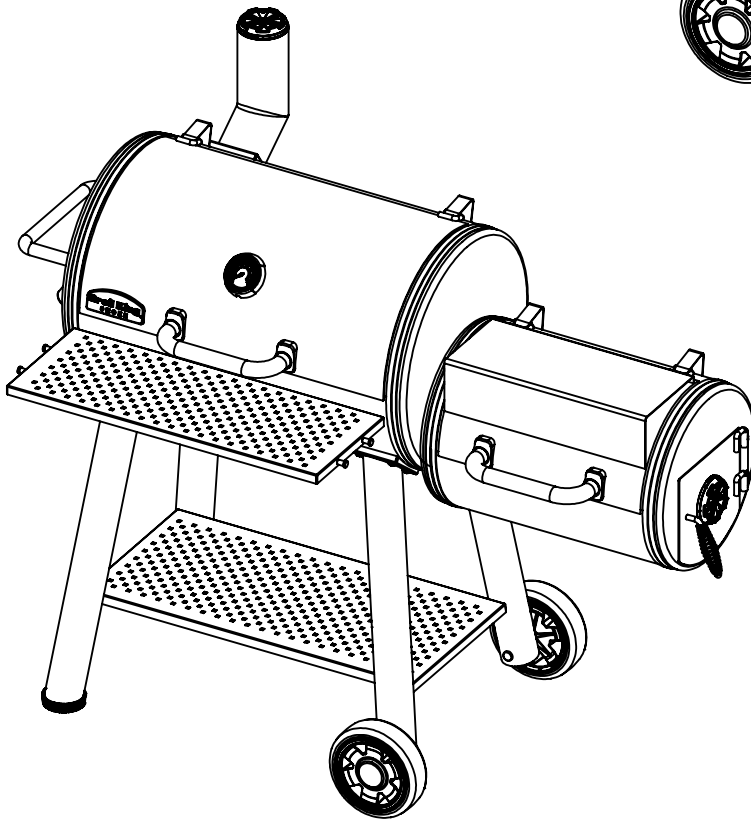

(2)

1

2

PARTS LIST / LISTE DES PIECES / LISTA DE PARTES

KEY#	ITEM#	DESCRIPTION (ENGLISH)	DESCRIPTION(FRENCH)	DESCRIPTION(SPANISH)	DESCRIPTION(GERMAN)	958050
1	44302-10A	MAIN LID WELD ASSEMBLY				1
2	44599-10BK	SMOKER NAMEPLATE				1
3	54009-94	HANDLE SEAT				4
4	24003-12A	LID HANDLE ASSEMBLY				2
5	44479-20	HEAT INDICATOR LARGE				1
6	44499-20	CAST BEZEL-THERMOMETER				1
7	22005-281	CAST COOKING GRID				5
8	42302-92	SMOKE DIFFUSER				2
9	42302-93	ASH TRAY-MAIN				1
10	44310-26	DAMPER TOP				3
11	44310-26	DAMPER BOTTOM				3
12	44302-30A	CHIMNEY WELD ASSEMBLY				1
13	42302-60A	FRONT SHELF WELD ASSEMBLY				1
14	42302-11A	BODY-LARGE WELD ASSEMBLY				1
15	42302-80	SIDE HANDLE WELD ASSEMBLY				1
16	42302-67	SIDE DOOR BRACKET				2
17	42041-13A	WINDOW HANDLE ASSEMBLY				2
18	42302-65A	SIDE DOOR WELD ASSEMBLY-LH				1
19	42041-14	WINDOW HANDLE CLIP				2
20	SP235-6	BOTTLE OPENER				1
21	42302-20A	LEG REAR WELD ASSEMBLY-LH				1
22	42302-21A	LEG FRONT WELD ASSEMBLY-LH				1
23	42302-22A	LEG REAR WELD ASSEMBLY-RH				1
24	42302-23A	LEG FRONT WELD ASSEMBLY-RH				1
25	41302-41	CART BASE				1
26	G01CP007	WHEEL HUB				2
27	G01CP009	WHEEL HUB CAP				2
28	44301-10	OFFSET LID WELD ASSEMBLY				1
29	10225-T356	CAST COOKING GRID-SMALL FIREBOX				2
30	42302-52	CHARCOAL RACK-SIDE FIREBOX				2
31	42302-94	ASH TRAY-SMALLER				1
32	42301-11A	BODY-SMALL WELD ASSEMBLY				1
33	42302-66A	SIDE DOOR WELD ASSEMBLY-RH				1
34	SP910-21	BOLT 0.25-20X0.5				2
35	Y-12859	1/4-20X3/8 SCREW				4
36	63599-70	VENT BOLT				3
37	Y-12859	1/4-20X3/8 SCREW				4
38	SP910-21	BOLT 0.25-20X0.5				2
39	63599-73	CARRIAGE BOLT-TOOL HOOK				4
40	SP910-21	BOLT 0.25-20X0.5				2
41	SP910-21	BOLT 0.25-20X0.5				8
42	Y-11793	NUT - 1/4-20				2
43	SP910-21	BOLT 0.25-20X0.5				2
44	SP910-21	BOLT 0.25-20X0.5				6
45	Y-12855	1/4-20x0.375 SCREW				4
46	Y-12859	1/4-20X3/8 SCREW				16
47	41302-51	WHEEL PIN				2
48	G01CH038	LOCK NUT M8				2
49	SP910-21	BOLT 0.25-20X0.5				2
	958050-HP	HARDWARE PACK				1