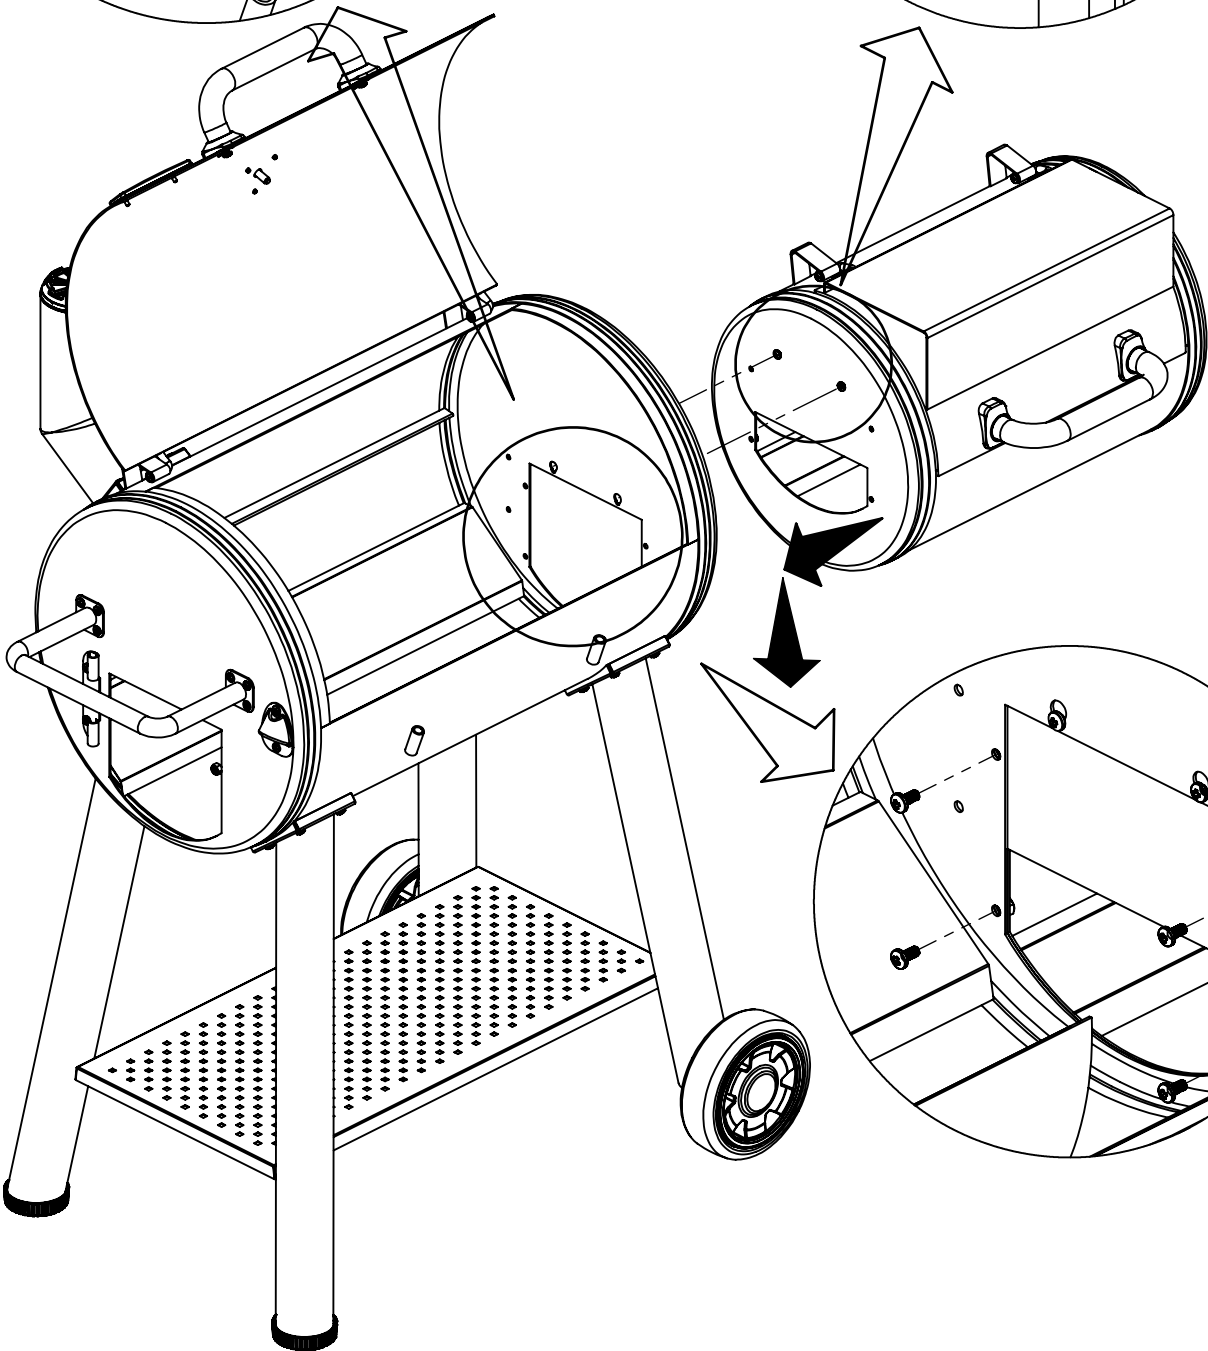

(2)

9

(4)

1

2

1

2

11

(2)

1

2

PARTS LIST / LISTE DES PIECES / LISTA DE PARTES

KEY#	ITEM#	DESCRIPTION (ENGLISH)	DESCRIPTION(FRENCH)	DESCRIPTION(SPANISH)	DESCRIPTION(GERMAN)	958050
1	44302-10A	MAIN LID WELD ASSEMBLY				1
2	44599-10BK	SMOKER NAMEPLATE				1
3	54009-94	HANDLE SEAT				4
4	24003-12A	LID HANDLE ASSEMBLY				2
5	44479-20	HEAT INDICATOR LARGE				1
6	44499-20	CAST BEZEL-THERMOMETER				1
7	22005-281	CAST COOKING GRID				5
8	42302-92	SMOKE DIFFUSER				2
9	42302-93	ASH TRAY-MAIN				1
10	44310-26	DAMPER TOP				3
11	44310-26	DAMPER BOTTOM				3
12	44302-30A	CHIMNEY WELD ASSEMBLY				1
13	42302-60A	FRONT SHELF WELD ASSEMBLY				1
14	42302-11A	BODY-LARGE WELD ASSEMBLY				1
15	42302-80	SIDE HANDLE WELD ASSEMBLY				1
16	42302-67	SIDE DOOR BRACKET				2
17	42041-13A	WINDOW HANDLE ASSEMBLY				2
18	42302-65A	SIDE DOOR WELD ASSEMBLY-LH				1
19	42041-14	WINDOW HANDLE CLIP				2
20	SP235-6	BOTTLE OPENER				1
21	42302-20A	LEG REAR WELD ASSEMBLY-LH				1
22	42302-21A	LEG FRONT WELD ASSEMBLY-LH				1
23	42302-22A	LEG REAR WELD ASSEMBLY-RH				1
24	42302-23A	LEG FRONT WELD ASSEMBLY-RH				1
25	41302-41	CART BASE				1
26	G01CP007	WHEEL HUB				2
27	G01CP009	WHEEL HUB CAP				2
28	44301-10	OFFSET LID WELD ASSEMBLY				1
29	10225-T356	CAST COOKING GRID-SMALL FIREBOX				2
30	42302-52	CHARCOAL RACK-SIDE FIREBOX				2
31	42302-94	ASH TRAY-SMALLER				1
32	42301-11A	BODY-SMALL WELD ASSEMBLY				1
33	42302-66A	SIDE DOOR WELD ASSEMBLY-RH				1
34	SP910-21	BOLT 0.25-20X0.5				2
35	Y-12859	1/4-20X3/8 SCREW				4
36	63599-70	VENT BOLT				3
37	Y-12859	1/4-20X3/8 SCREW				4
38	SP910-21	BOLT 0.25-20X0.5				2
39	63599-73	CARRIAGE BOLT-TOOL HOOK				4
40	SP910-21	BOLT 0.25-20X0.5				2
41	SP910-21	BOLT 0.25-20X0.5				8
42	Y-11793	NUT - 1/4-20				2
43	SP910-21	BOLT 0.25-20X0.5				2
44	SP910-21	BOLT 0.25-20X0.5				6
45	Y-12855	1/4-20x0.375 SCREW				4
46	Y-12859	1/4-20X3/8 SCREW				16
47	41302-51	WHEEL PIN				2
48	G01CH038	LOCK NUT M8				2
49	SP910-21	BOLT 0.25-20X0.5				2
	958050-HP	HARDWARE PACK				1