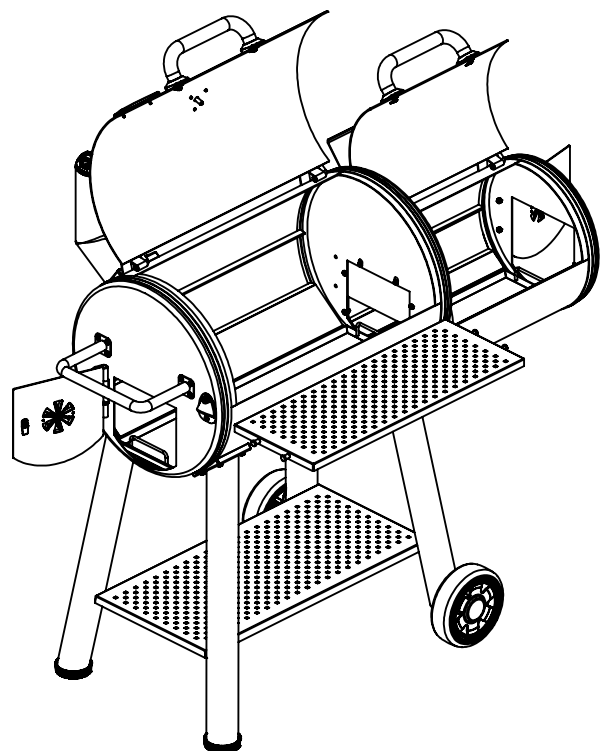

(2)

1

2

PARTS LIST / LISTE DES PIECES / LISTA DE PARTES

KEY#	ITEM#	DESCRIPTION (ENGLISH)	DESCRIPTION(FRENCH)	DESCRIPTION(SPANISH)	DESCRIPTION(GERMAN)	958050
1	44302-10A	MAIN LID WELD ASSEMBLY				1
2	44599-10BK	SMOKER NAMEPLATE				1
3	54009-94	HANDLE SEAT				4
4	24003-12A	LID HANDLE ASSEMBLY				2
5	44479-20	HEAT INDICATOR LARGE				1
6	44499-20	CAST BEZEL-THERMOMETER				1
7	22005-281	CAST COOKING GRID				5
8	42302-92	SMOKE DIFFUSER				2
9	42302-93	ASH TRAY-MAIN				1
10	44310-26	DAMPER TOP				3
11	44310-26	DAMPER BOTTOM				3
12	44302-30A	CHIMNEY WELD ASSEMBLY				1
13	42302-60A	FRONT SHELF WELD ASSEMBLY				1
14	42302-11A	BODY-LARGE WELD ASSEMBLY				1
15	42302-80	SIDE HANDLE WELD ASSEMBLY				1
16	42302-67	SIDE DOOR BRACKET				2
17	42041-13A	WINDOW HANDLE ASSEMBLY				2
18	42302-65A	SIDE DOOR WELD ASSEMBLY-LH				1
19	42041-14	WINDOW HANDLE CLIP				2
20	SP235-6	BOTTLE OPENER				1
21	42302-20A	LEG REAR WELD ASSEMBLY-LH				1
22	42302-21A	LEG FRONT WELD ASSEMBLY-LH				1
23	42302-22A	LEG REAR WELD ASSEMBLY-RH				1
24	42302-23A	LEG FRONT WELD ASSEMBLY-RH				1
25	41302-41	CART BASE				1
26	G01CP007	WHEEL HUB				2
27	G01CP009	WHEEL HUB CAP				2
28	44301-10	OFFSET LID WELD ASSEMBLY				1
29	10225-T356	CAST COOKING GRID-SMALL FIREBOX				2
30	42302-52	CHARCOAL RACK-SIDE FIREBOX				2
31	42302-94	ASH TRAY-SMALLER				1
32	42301-11A	BODY-SMALL WELD ASSEMBLY				1
33	42302-66A	SIDE DOOR WELD ASSEMBLY-RH				1
34	SP910-21	BOLT 0.25-20X0.5				2
35	Y-12859	1/4-20X3/8 SCREW				4
36	63599-70	VENT BOLT				3
37	Y-12859	1/4-20X3/8 SCREW				4
38	SP910-21	BOLT 0.25-20X0.5				2
39	63599-73	CARRIAGE BOLT-TOOL HOOK				4
40	SP910-21	BOLT 0.25-20X0.5				2
41	SP910-21	BOLT 0.25-20X0.5				8
42	Y-11793	NUT - 1/4-20				2
43	SP910-21	BOLT 0.25-20X0.5				2
44	SP910-21	BOLT 0.25-20X0.5				6
45	Y-12855	1/4-20x0.375 SCREW				4
46	Y-12859	1/4-20X3/8 SCREW				16
47	41302-51	WHEEL PIN				2
48	G01CH038	LOCK NUT M8				2
49	SP910-21	BOLT 0.25-20X0.5				2
	958050-HP	HARDWARE PACK				1