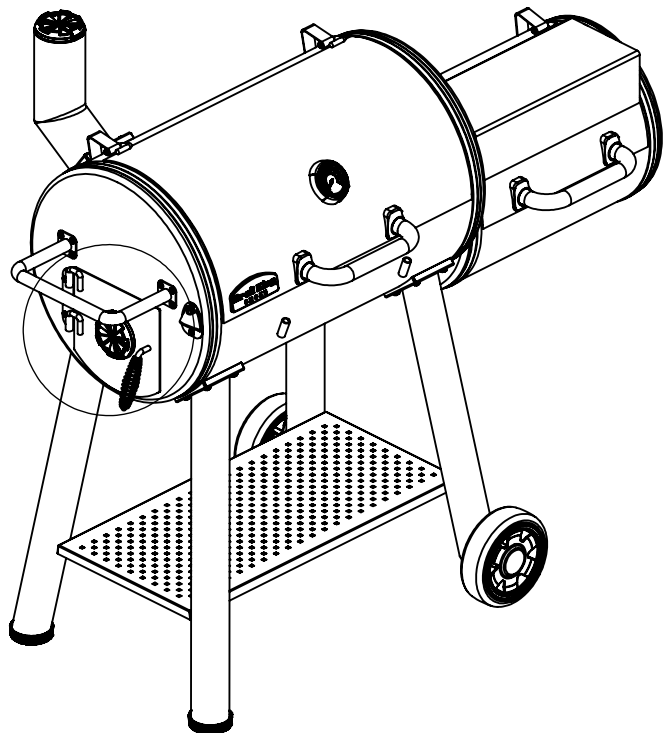

(2)

9

(4)

1

2

1

2

11

(2)

1

2

PARTS LIST / LISTE DES PIECES / LISTA DE PARTES

KEY#	ITEM#	DESCRIPTION (ENGLISH)	DESCRIPTION(FRENCH)	DESCRIPTION(SPANISH)	DESCRIPTION(GERMAN)	958050
1	44302-10A	MAIN LID WELD ASSEMBLY				1
2	44599-10BK	SMOKER NAMEPLATE				1
3	54009-94	HANDLE SEAT				4
4	24003-12A	LID HANDLE ASSEMBLY				2
5	44479-20	HEAT INDICATOR LARGE				1
6	44499-20	CAST BEZEL-THERMOMETER				1
7	22005-281	CAST COOKING GRID				5
8	42302-92	SMOKE DIFFUSER				2
9	42302-93	ASH TRAY-MAIN				1
10	44310-26	DAMPER TOP				3
11	44310-26	DAMPER BOTTOM				3
12	44302-30A	CHIMNEY WELD ASSEMBLY				1
13	42302-60A	FRONT SHELF WELD ASSEMBLY				1
14	42302-11A	BODY-LARGE WELD ASSEMBLY				1
15	42302-80	SIDE HANDLE WELD ASSEMBLY				1
16	42302-67	SIDE DOOR BRACKET				2
17	42041-13A	WINDOW HANDLE ASSEMBLY				2
18	42302-65A	SIDE DOOR WELD ASSEMBLY-LH				1
19	42041-14	WINDOW HANDLE CLIP				2
20	SP235-6	BOTTLE OPENER				1
21	42302-20A	LEG REAR WELD ASSEMBLY-LH				1
22	42302-21A	LEG FRONT WELD ASSEMBLY-LH				1
23	42302-22A	LEG REAR WELD ASSEMBLY-RH				1
24	42302-23A	LEG FRONT WELD ASSEMBLY-RH				1
25	41302-41	CART BASE				1
26	G01CP007	WHEEL HUB				2
27	G01CP009	WHEEL HUB CAP				2
28	44301-10	OFFSET LID WELD ASSEMBLY				1
29	10225-T356	CAST COOKING GRID-SMALL FIREBOX				2
30	42302-52	CHARCOAL RACK-SIDE FIREBOX				2
31	42302-94	ASH TRAY-SMALLER				1
32	42301-11A	BODY-SMALL WELD ASSEMBLY				1
33	42302-66A	SIDE DOOR WELD ASSEMBLY-RH				1
34	SP910-21	BOLT 0.25-20X0.5				2
35	Y-12859	1/4-20X3/8 SCREW				4
36	63599-70	VENT BOLT				3
37	Y-12859	1/4-20X3/8 SCREW				4
38	SP910-21	BOLT 0.25-20X0.5				2
39	63599-73	CARRIAGE BOLT-TOOL HOOK				4
40	SP910-21	BOLT 0.25-20X0.5				2
41	SP910-21	BOLT 0.25-20X0.5				8
42	Y-11793	NUT - 1/4-20				2
43	SP910-21	BOLT 0.25-20X0.5				2
44	SP910-21	BOLT 0.25-20X0.5				6
45	Y-12855	1/4-20x0.375 SCREW				4
46	Y-12859	1/4-20X3/8 SCREW				16
47	41302-51	WHEEL PIN				2
48	G01CH038	LOCK NUT M8				2
49	SP910-21	BOLT 0.25-20X0.5				2
	958050-HP	HARDWARE PACK				1