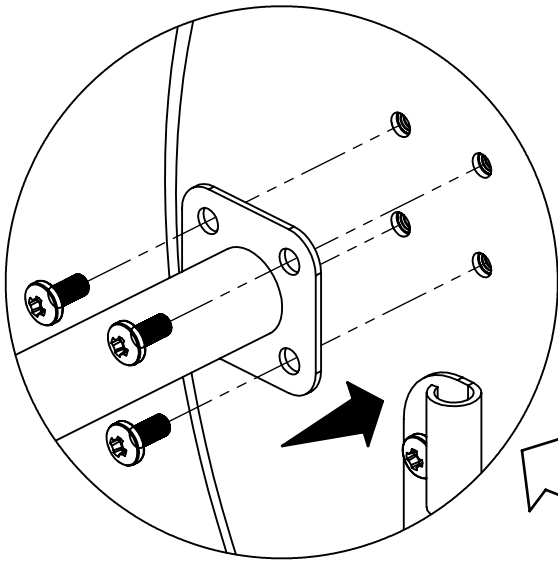

(4)

1

2

6

(8)

7

(4)

8

(2)

1

2

PARTS LIST / LISTE DES PIECES / LISTA DE PARTES

KEY#	ITEM#	DESCRIPTION (ENGLISH)	DESCRIPTION(FRENCH)	DESCRIPTION(SPANISH)	DESCRIPTION(GERMAN)	958050
1	44302-10A	MAIN LID WELD ASSEMBLY				1
2	44599-10BK	SMOKER NAMEPLATE				1
3	54009-94	HANDLE SEAT				4
4	24003-12A	LID HANDLE ASSEMBLY				2
5	44479-20	HEAT INDICATOR LARGE				1
6	44499-20	CAST BEZEL-THERMOMETER				1
7	22005-281	CAST COOKING GRID				5
8	42302-92	SMOKE DIFFUSER				2
9	42302-93	ASH TRAY-MAIN				1
10	44310-26	DAMPER TOP				3
11	44310-26	DAMPER BOTTOM				3
12	44302-30A	CHIMNEY WELD ASSEMBLY				1
13	42302-60A	FRONT SHELF WELD ASSEMBLY				1
14	42302-11A	BODY-LARGE WELD ASSEMBLY				1
15	42302-80	SIDE HANDLE WELD ASSEMBLY				1
16	42302-67	SIDE DOOR BRACKET				2
17	42041-13A	WINDOW HANDLE ASSEMBLY				2
18	42302-65A	SIDE DOOR WELD ASSEMBLY-LH				1
19	42041-14	WINDOW HANDLE CLIP				2
20	SP235-6	BOTTLE OPENER				1
21	42302-20A	LEG REAR WELD ASSEMBLY-LH				1
22	42302-21A	LEG FRONT WELD ASSEMBLY-LH				1
23	42302-22A	LEG REAR WELD ASSEMBLY-RH				1
24	42302-23A	LEG FRONT WELD ASSEMBLY-RH				1
25	41302-41	CART BASE				1
26	G01CP007	WHEEL HUB				2
27	G01CP009	WHEEL HUB CAP				2
28	44301-10	OFFSET LID WELD ASSEMBLY				1
29	10225-T356	CAST COOKING GRID-SMALL FIREBOX				2
30	42302-52	CHARCOAL RACK-SIDE FIREBOX				2
31	42302-94	ASH TRAY-SMALLER				1
32	42301-11A	BODY-SMALL WELD ASSEMBLY				1
33	42302-66A	SIDE DOOR WELD ASSEMBLY-RH				1
34	SP910-21	BOLT 0.25-20X0.5				2
35	Y-12859	1/4-20X3/8 SCREW				4
36	63599-70	VENT BOLT				3
37	Y-12859	1/4-20X3/8 SCREW				4
38	SP910-21	BOLT 0.25-20X0.5				2
39	63599-73	CARRIAGE BOLT-TOOL HOOK				4
40	SP910-21	BOLT 0.25-20X0.5				2
41	SP910-21	BOLT 0.25-20X0.5				8
42	Y-11793	NUT - 1/4-20				2
43	SP910-21	BOLT 0.25-20X0.5				2
44	SP910-21	BOLT 0.25-20X0.5				6
45	Y-12855	1/4-20x0.375 SCREW				4
46	Y-12859	1/4-20X3/8 SCREW				16
47	41302-51	WHEEL PIN				2
48	G01CH038	LOCK NUT M8				2
49	SP910-21	BOLT 0.25-20X0.5				2
	958050-HP	HARDWARE PACK				1