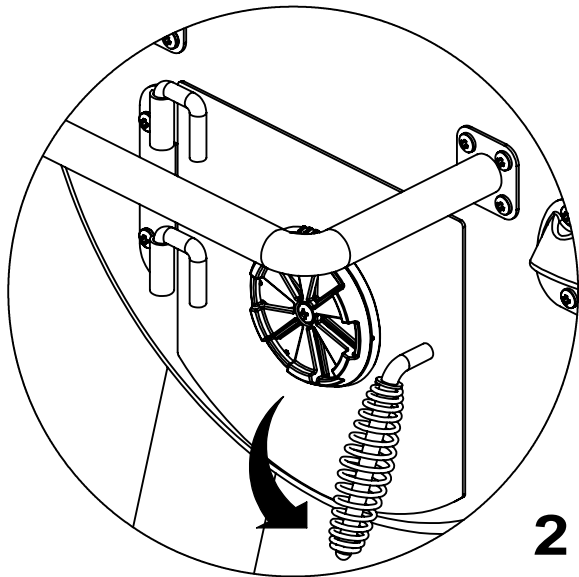

(2)

9

(4)

1

2

1

2

11

(2)

1

2

PARTS LIST / LISTE DES PIECES / LISTA DE PARTES

KEY#	ITEM#	DESCRIPTION (ENGLISH)	DESCRIPTION(FRENCH)	DESCRIPTION(SPANISH)	DESCRIPTION(GERMAN)	958050
1	44302-10A	MAIN LID WELD ASSEMBLY				1
2	44599-10BK	SMOKER NAMEPLATE				1
3	54009-94	HANDLE SEAT				4
4	24003-12A	LID HANDLE ASSEMBLY				2
5	44479-20	HEAT INDICATOR LARGE				1
6	44499-20	CAST BEZEL-THERMOMETER				1
7	22005-281	CAST COOKING GRID				5
8	42302-92	SMOKE DIFFUSER				2
9	42302-93	ASH TRAY-MAIN				1
10	44310-26	DAMPER TOP				3
11	44310-26	DAMPER BOTTOM				3
12	44302-30A	CHIMNEY WELD ASSEMBLY				1
13	42302-60A	FRONT SHELF WELD ASSEMBLY				1
14	42302-11A	BODY-LARGE WELD ASSEMBLY				1
15	42302-80	SIDE HANDLE WELD ASSEMBLY				1
16	42302-67	SIDE DOOR BRACKET				2
17	42041-13A	WINDOW HANDLE ASSEMBLY				2
18	42302-65A	SIDE DOOR WELD ASSEMBLY-LH				1
19	42041-14	WINDOW HANDLE CLIP				2
20	SP235-6	BOTTLE OPENER				1
21	42302-20A	LEG REAR WELD ASSEMBLY-LH				1
22	42302-21A	LEG FRONT WELD ASSEMBLY-LH				1
23	42302-22A	LEG REAR WELD ASSEMBLY-RH				1
24	42302-23A	LEG FRONT WELD ASSEMBLY-RH				1
25	41302-41	CART BASE				1
26	G01CP007	WHEEL HUB				2
27	G01CP009	WHEEL HUB CAP				2
28	44301-10	OFFSET LID WELD ASSEMBLY				1
29	10225-T356	CAST COOKING GRID-SMALL FIREBOX				2
30	42302-52	CHARCOAL RACK-SIDE FIREBOX				2
31	42302-94	ASH TRAY-SMALLER				1
32	42301-11A	BODY-SMALL WELD ASSEMBLY				1
33	42302-66A	SIDE DOOR WELD ASSEMBLY-RH				1
34	SP910-21	BOLT 0.25-20X0.5				2
35	Y-12859	1/4-20X3/8 SCREW				4
36	63599-70	VENT BOLT				3
37	Y-12859	1/4-20X3/8 SCREW				4
38	SP910-21	BOLT 0.25-20X0.5				2
39	63599-73	CARRIAGE BOLT-TOOL HOOK				4
40	SP910-21	BOLT 0.25-20X0.5				2
41	SP910-21	BOLT 0.25-20X0.5				8
42	Y-11793	NUT - 1/4-20				2
43	SP910-21	BOLT 0.25-20X0.5				2
44	SP910-21	BOLT 0.25-20X0.5				6
45	Y-12855	1/4-20x0.375 SCREW				4
46	Y-12859	1/4-20X3/8 SCREW				16
47	41302-51	WHEEL PIN				2
48	G01CH038	LOCK NUT M8				2
49	SP910-21	BOLT 0.25-20X0.5				2
	958050-HP	HARDWARE PACK				1