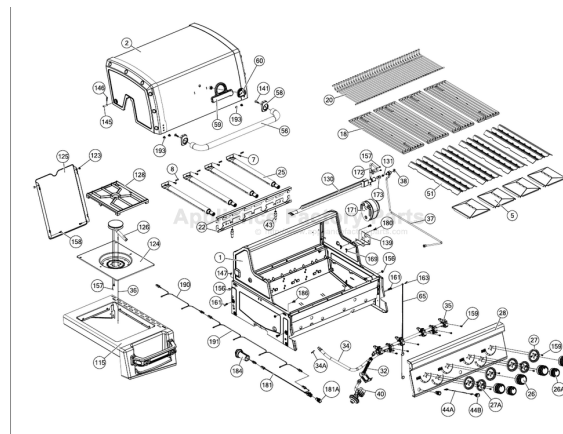

[Find Your Broil King Grill Parts - Select From 1350 Models](#)

----- Manual continues below part list -----