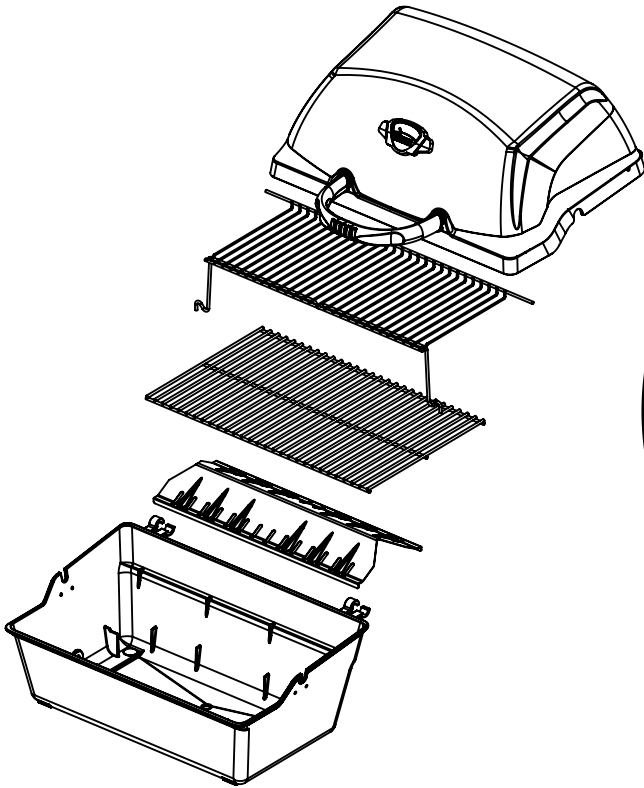

7

(2)

8

9

10

11

(1)

12

13

(2) 

14

<u>ITEM #</u>	<u>PART #</u>	<u>DESCRIPTION</u>	<u>30040-923</u>
1	10473-E301	CASTING TOP	1
2	SM5003-2B	CASTING BOTTOM	1
3	SP23A-30	NAMEPLATE	1
4	SP5022-3	GRID-WARMING RACK	1
5	SP43A-3	GRID	1
6	SM5072-9	FLAV-R-WAVE	1
7	SM190A-12	BURNER ASM	1
8	SP5016-20	ELECTRODE	1
9	SP5038-19B	LID HANDLE	1
10	SP5001-40	CASTING STANDOFF	2
20	SM5403-42EU	CONTROL COVER	1
21	10442-534E	CONTROL ASM LP	1
23	SP11-7	CONTROL KNOB	3
24	10342-22	IGNITOR	1
25	S13467-079	SIDE BURNER HOSE	1
30	SM5069-9	HEAT SHEILD	1
32	SM5038-8B	BENT LEG	4
35	SM5397A-42B	SUPPORT CASTING LEFT	1
36	SM5398A-42B	SUPPORT CASTING RIGHT	1
39	SM5004A-6B	BRACE - UPPER REAR	1
40	10711-E351R	BASE	1
50	10711-E111	SHELF - SIDE	1
51	10711-E131	SHELF - SIDE BURNER	1
52	10711-E50		2
54	10956-E601	FRONT PANEL	1
55	SP5018-18	SCREW #10	2
56	10892-608	WHEEL	2
57	53004-271	SIDE BURNER - BODY	1
58	10390-E10	SIDE BURNER	1
59	63139-981	SIDE BURNER - TRIVET	1
60	53000-251	SIDE BURNER - COVER	1
62	10342-T16	ELECTRODE	1
63	Y-11230	CLIP	1
77	S15111	GREASE CUP HOLDER	1
78	11494-148	LEG PLUG	2
79	SP15112		1
80	SP25-16	1/4-20 WING NUT	2
81	Y-11560	BOLT 1/4-20 x 1 1/2	8
85	Y-11214		2
91	Y-11968	BOLT 3/8-16 x 1 3/4	2
92	Y-12285	NUT 3/8	2
93	Y-29320	BOLT 10-24 x 1 3/4	2
94	32010190	BOLT 10-24 X 3/4	2
95	Y-29304	BOLT 10-24 x 3/8	2
96	S21061	WING NUT 10-24	2
97	10240-13	PIN	2
98	S21233	COTTER PIN	2
99	SP5004-15	CLIP	1
101	SP23-16	NUT 10-24	2
102	S21124	SCREW #8 x 3/8	4
103	Y-12855	SCREW 1/4-20 x 3/8	8
104	Y-12835	SCREW #6 x 3/8	2
105	Y-12646	SCREW #8 x 1/2 - SHOULDER	2