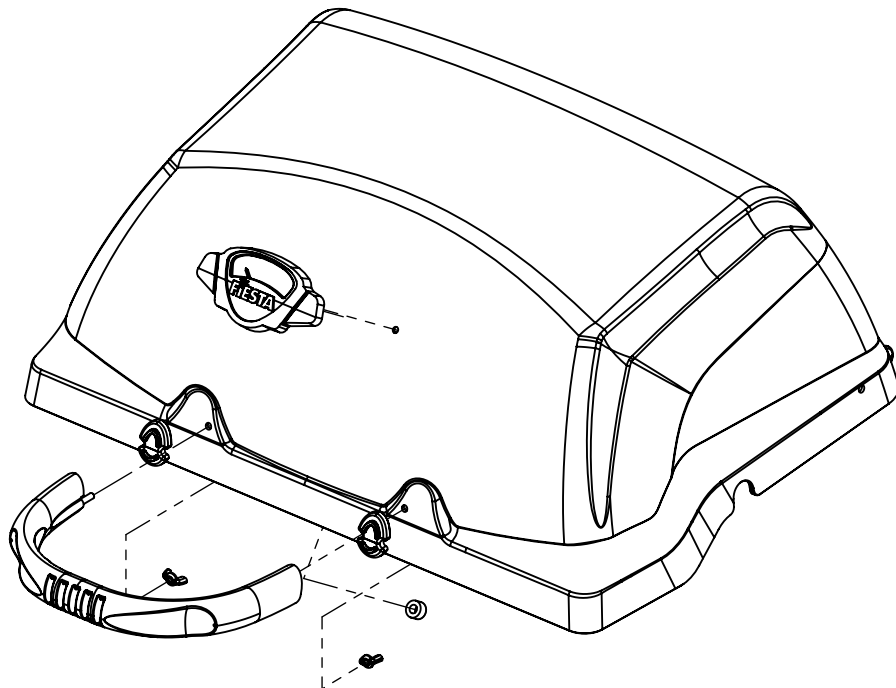

7

(2)

8

9

10

11

(1)

12

13

(2) 

14

<u>ITEM #</u>	<u>PART #</u>	<u>DESCRIPTION</u>	<u>30040-923</u>
1	10473-E301	CASTING TOP	1
2	SM5003-2B	CASTING BOTTOM	1
3	SP23A-30	NAMEPLATE	1
4	SP5022-3	GRID-WARMING RACK	1
5	SP43A-3	GRID	1
6	SM5072-9	FLAV-R-WAVE	1
7	SM190A-12	BURNER ASM	1
8	SP5016-20	ELECTRODE	1
9	SP5038-19B	LID HANDLE	1
10	SP5001-40	CASTING STANDOFF	2
20	SM5403-42EU	CONTROL COVER	1
21	10442-534E	CONTROL ASM LP	1
23	SP11-7	CONTROL KNOB	3
24	10342-22	IGNITOR	1
25	S13467-079	SIDE BURNER HOSE	1
30	SM5069-9	HEAT SHEILD	1
32	SM5038-8B	BENT LEG	4
35	SM5397A-42B	SUPPORT CASTING LEFT	1
36	SM5398A-42B	SUPPORT CASTING RIGHT	1
39	SM5004A-6B	BRACE - UPPER REAR	1
40	10711-E351R	BASE	1
50	10711-E111	SHELF - SIDE	1
51	10711-E131	SHELF - SIDE BURNER	1
52	10711-E50		2
54	10956-E601	FRONT PANEL	1
55	SP5018-18	SCREW #10	2
56	10892-608	WHEEL	2
57	53004-271	SIDE BURNER - BODY	1
58	10390-E10	SIDE BURNER	1
59	63139-981	SIDE BURNER - TRIVET	1
60	53000-251	SIDE BURNER - COVER	1
62	10342-T16	ELECTRODE	1
63	Y-11230	CLIP	1
77	S15111	GREASE CUP HOLDER	1
78	11494-148	LEG PLUG	2
79	SP15112		1
80	SP25-16	1/4-20 WING NUT	2
81	Y-11560	BOLT 1/4-20 x 1 1/2	8
85	Y-11214		2
91	Y-11968	BOLT 3/8-16 x 1 3/4	2
92	Y-12285	NUT 3/8	2
93	Y-29320	BOLT 10-24 x 1 3/4	2
94	32010190	BOLT 10-24 X 3/4	2
95	Y-29304	BOLT 10-24 x 3/8	2
96	S21061	WING NUT 10-24	2
97	10240-13	PIN	2
98	S21233	COTTER PIN	2
99	SP5004-15	CLIP	1
101	SP23-16	NUT 10-24	2
102	S21124	SCREW #8 x 3/8	4
103	Y-12855	SCREW 1/4-20 x 3/8	8
104	Y-12835	SCREW #6 x 3/8	2
105	Y-12646	SCREW #8 x 1/2 - SHOULDER	2