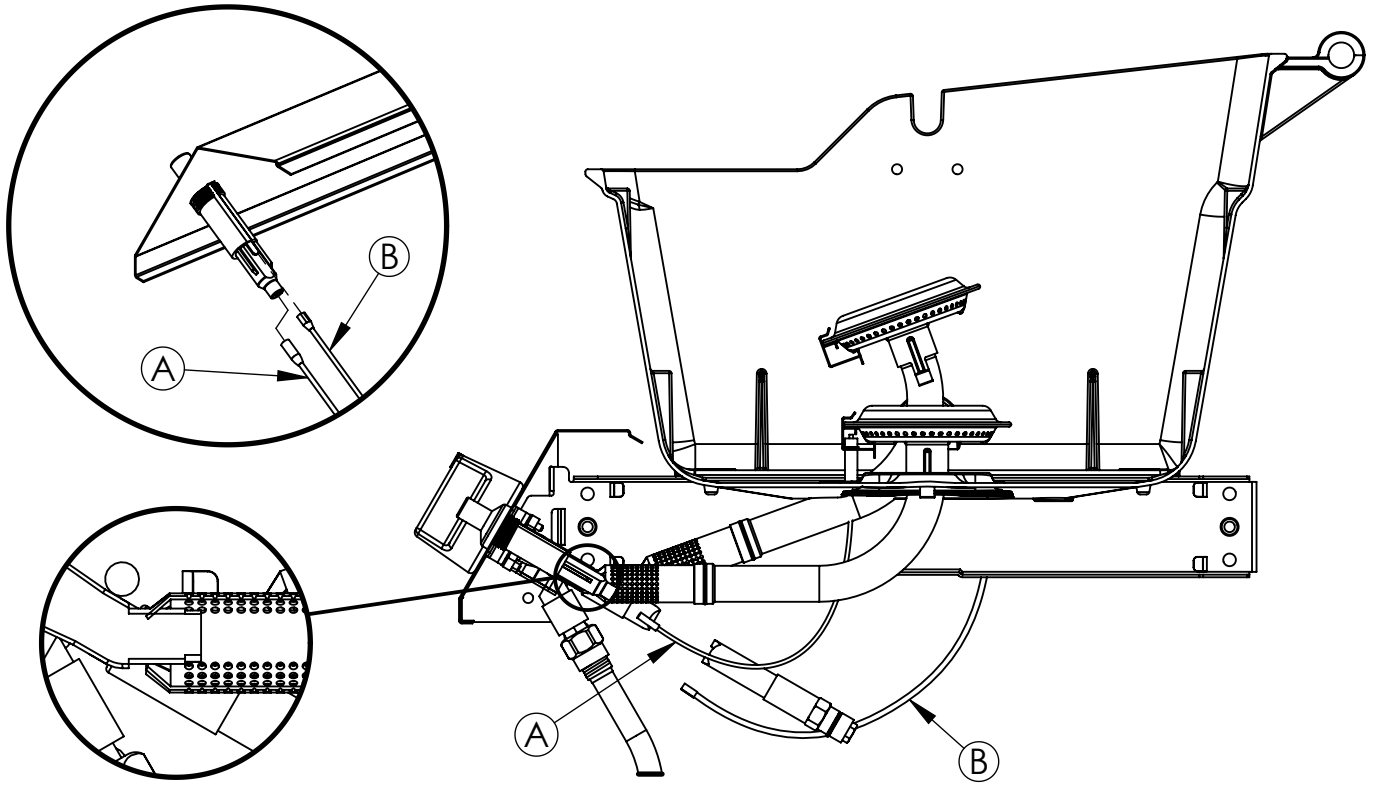

7

(2)

8

9

10

11

(1)

12

13

(2) 

14

<u>ITEM #</u>	<u>PART #</u>	<u>DESCRIPTION</u>	<u>30040-923</u>
1	10473-E301	CASTING TOP	1
2	SM5003-2B	CASTING BOTTOM	1
3	SP23A-30	NAMEPLATE	1
4	SP5022-3	GRID-WARMING RACK	1
5	SP43A-3	GRID	1
6	SM5072-9	FLAV-R-WAVE	1
7	SM190A-12	BURNER ASM	1
8	SP5016-20	ELECTRODE	1
9	SP5038-19B	LID HANDLE	1
10	SP5001-40	CASTING STANDOFF	2
20	SM5403-42EU	CONTROL COVER	1
21	10442-534E	CONTROL ASM LP	1
23	SP11-7	CONTROL KNOB	3
24	10342-22	IGNITOR	1
25	S13467-079	SIDE BURNER HOSE	1
30	SM5069-9	HEAT SHEILD	1
32	SM5038-8B	BENT LEG	4
35	SM5397A-42B	SUPPORT CASTING LEFT	1
36	SM5398A-42B	SUPPORT CASTING RIGHT	1
39	SM5004A-6B	BRACE - UPPER REAR	1
40	10711-E351R	BASE	1
50	10711-E111	SHELF - SIDE	1
51	10711-E131	SHELF - SIDE BURNER	1
52	10711-E50		2
54	10956-E601	FRONT PANEL	1
55	SP5018-18	SCREW #10	2
56	10892-608	WHEEL	2
57	53004-271	SIDE BURNER - BODY	1
58	10390-E10	SIDE BURNER	1
59	63139-981	SIDE BURNER - TRIVET	1
60	53000-251	SIDE BURNER - COVER	1
62	10342-T16	ELECTRODE	1
63	Y-11230	CLIP	1
77	S15111	GREASE CUP HOLDER	1
78	11494-148	LEG PLUG	2
79	SP15112		1
80	SP25-16	1/4-20 WING NUT	2
81	Y-11560	BOLT 1/4-20 x 1 1/2	8
85	Y-11214		2
91	Y-11968	BOLT 3/8-16 x 1 3/4	2
92	Y-12285	NUT 3/8	2
93	Y-29320	BOLT 10-24 x 1 3/4	2
94	32010190	BOLT 10-24 X 3/4	2
95	Y-29304	BOLT 10-24 x 3/8	2
96	S21061	WING NUT 10-24	2
97	10240-13	PIN	2
98	S21233	COTTER PIN	2
99	SP5004-15	CLIP	1
101	SP23-16	NUT 10-24	2
102	S21124	SCREW #8 x 3/8	4
103	Y-12855	SCREW 1/4-20 x 3/8	8
104	Y-12835	SCREW #6 x 3/8	2
105	Y-12646	SCREW #8 x 1/2 - SHOULDER	2