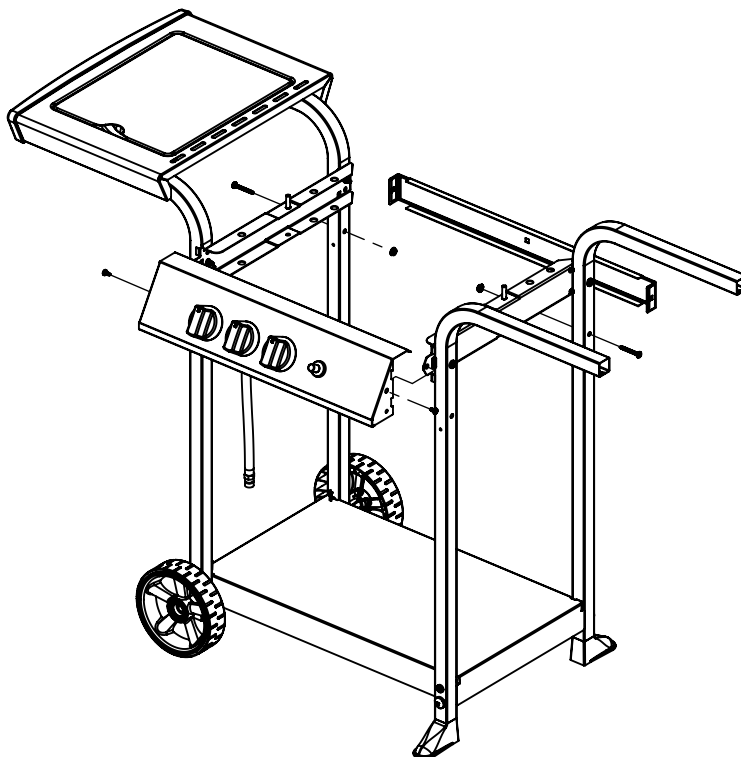

5

(2) (2) (2)