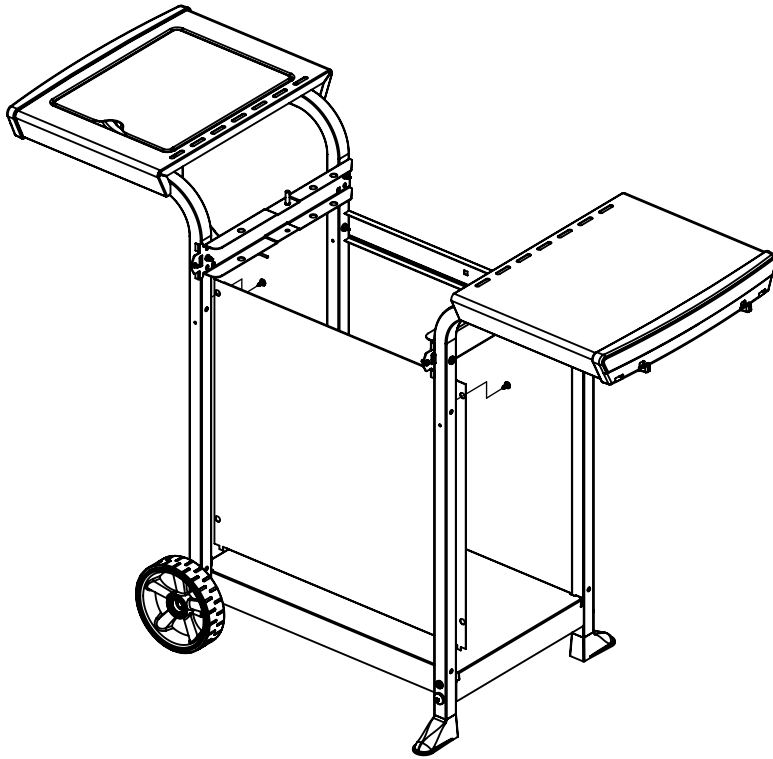

13

(2) 

14

<u>ITEM #</u>	<u>PART #</u>	<u>DESCRIPTION</u>	<u>30040-923</u>
1	10473-E301	CASTING TOP	1
2	SM5003-2B	CASTING BOTTOM	1
3	SP23A-30	NAMEPLATE	1
4	SP5022-3	GRID-WARMING RACK	1
5	SP43A-3	GRID	1
6	SM5072-9	FLAV-R-WAVE	1
7	SM190A-12	BURNER ASM	1
8	SP5016-20	ELECTRODE	1
9	SP5038-19B	LID HANDLE	1
10	SP5001-40	CASTING STANDOFF	2
20	SM5403-42EU	CONTROL COVER	1
21	10442-534E	CONTROL ASM LP	1
23	SP11-7	CONTROL KNOB	3
24	10342-22	IGNITOR	1
25	S13467-079	SIDE BURNER HOSE	1
30	SM5069-9	HEAT SHEILD	1
32	SM5038-8B	BENT LEG	4
35	SM5397A-42B	SUPPORT CASTING LEFT	1
36	SM5398A-42B	SUPPORT CASTING RIGHT	1
39	SM5004A-6B	BRACE - UPPER REAR	1
40	10711-E351R	BASE	1
50	10711-E111	SHELF - SIDE	1
51	10711-E131	SHELF - SIDE BURNER	1
52	10711-E50		2
54	10956-E601	FRONT PANEL	1
55	SP5018-18	SCREW #10	2
56	10892-608	WHEEL	2
57	53004-271	SIDE BURNER - BODY	1
58	10390-E10	SIDE BURNER	1
59	63139-981	SIDE BURNER - TRIVET	1
60	53000-251	SIDE BURNER - COVER	1
62	10342-T16	ELECTRODE	1
63	Y-11230	CLIP	1
77	S15111	GREASE CUP HOLDER	1
78	11494-148	LEG PLUG	2
79	SP15112		1
80	SP25-16	1/4-20 WING NUT	2
81	Y-11560	BOLT 1/4-20 x 1 1/2	8
85	Y-11214		2
91	Y-11968	BOLT 3/8-16 x 1 3/4	2
92	Y-12285	NUT 3/8	2
93	Y-29320	BOLT 10-24 x 1 3/4	2
94	32010190	BOLT 10-24 X 3/4	2
95	Y-29304	BOLT 10-24 x 3/8	2
96	S21061	WING NUT 10-24	2
97	10240-13	PIN	2
98	S21233	COTTER PIN	2
99	SP5004-15	CLIP	1
101	SP23-16	NUT 10-24	2
102	S21124	SCREW #8 x 3/8	4
103	Y-12855	SCREW 1/4-20 x 3/8	8
104	Y-12835	SCREW #6 x 3/8	2
105	Y-12646	SCREW #8 x 1/2 - SHOULDER	2