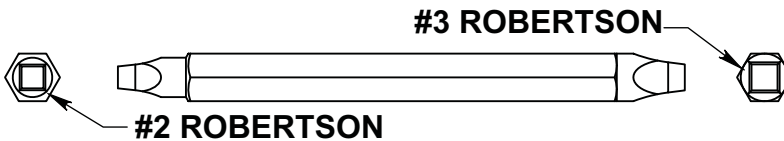

HARDWARE INCLUDED / MATERIAL INCLUS / EQUIPOS INCLUIDO

S21420		X2	S21124		X2	Y-12222		X1
Y-12855		X1	Y-11793		X3	AAA		X1
Y-12865		X8	Y-12223		X1	Y-29304		X2
Y-12124		X1	Y-12673		X2	Y-12860		X2
Y-11561		X4	Y-11551		X1			
10070-E340MS							X1	

TOOLS REQUIRED / OUTILS NECESSAIRES / HERRAMIENTAS NECESARIAS