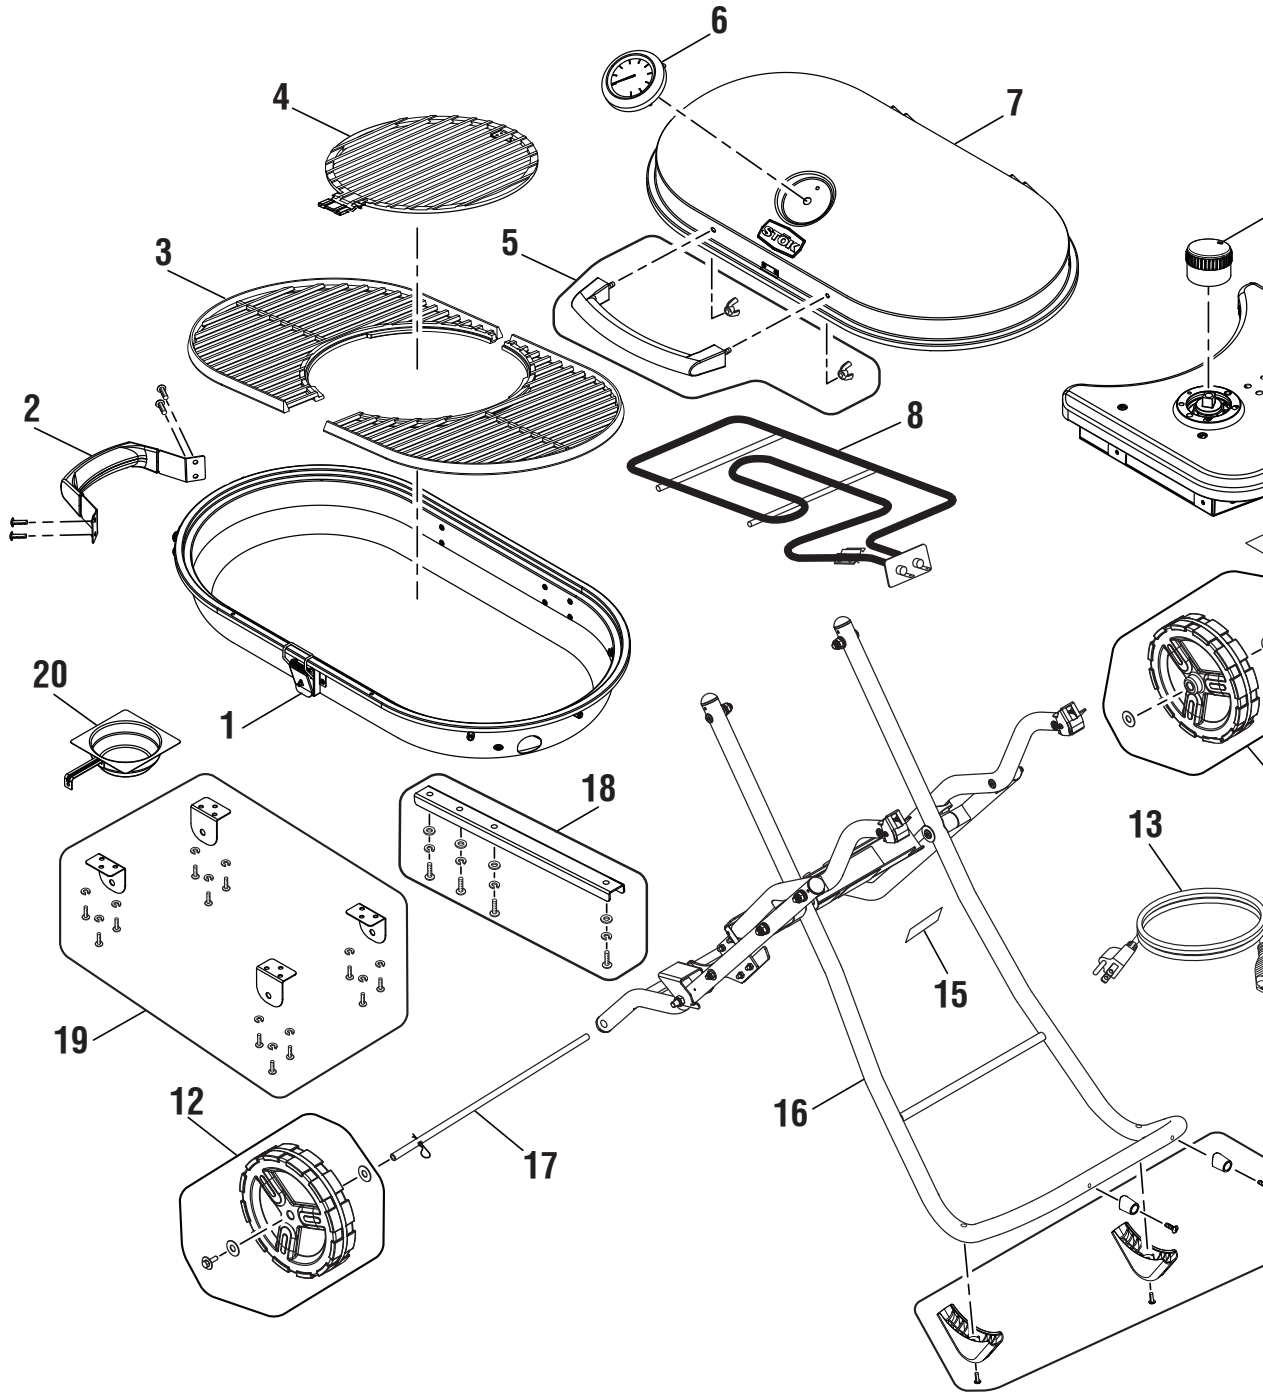

This Owner's Manual is provided and hosted by [Appliance Factory Parts](http://ApplianceFactoryParts.com).

STOK STE1050 Owner's Manual

[Shop genuine replacement parts for STOK STE1050](#)

[Find Your STOK Grill Parts - Select From 22 Models](#)

----- Manual continues below -----

STÖK
Electric Gridiron™ Grill
Model No. STE1050
Repair Sheet

STOK PORTABLE GRILL - MODEL NUMBER STE1050

STOK PORTABLE GRILL – MODEL NUMBER STE1050

The model number will be found a label attached to the Leg Stand. Always mention the model number in all correspondence for the **PORTABLE GRILL** or when ordering repair parts.

PARTS LIST

KEY NO.	PART NUMBER	DESCRIPTION
1	081001068804	Firebox Assembly
2	081001043806	Firebox Side Handle
3	081001043823	Grate
4	081001043812	Grate Insert
5	081001043822	Hood Handle w/Wing Nuts
6	081001068003	Temperature Gauge w/Hardware
7	081001068802	Hood Assembly
8	081001068806	Heating Element w/Hardware
9	081001068025	Control Knob
10	081001068807	Side Shelf Assembly
11	081001068905	Data Label
12	081001043824	Wheel Assembly w/Hardware
13	081001068026	Power Cord
14	081001043830	Leg Stand Foot and Rest w/Hardware
15	081001068903	Caution Label
16	081001043813	Leg Stand Assembly
17	081001043831	Wheel Axle w/Hitch Pin
18	081001043828	Shelf Support Bracket w/Hardware
19	081001043829	Leg Stand Bracket w/Hardware
20	081001043811	Grease Cup
	Not Shown:	
	990000749	Operator's Manual (081001043901)
	5-30-14	
	(Rev:01)	