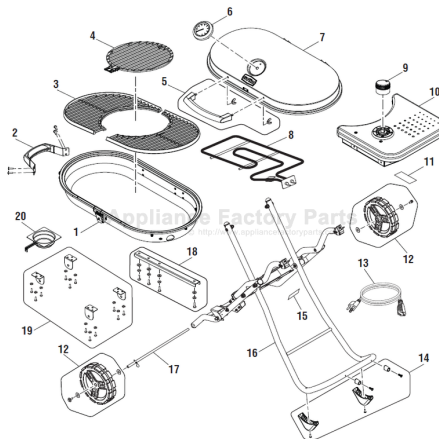

[Find Your STOK Grill Parts - Select From 22 Models](#)

----- Manual continues below -----