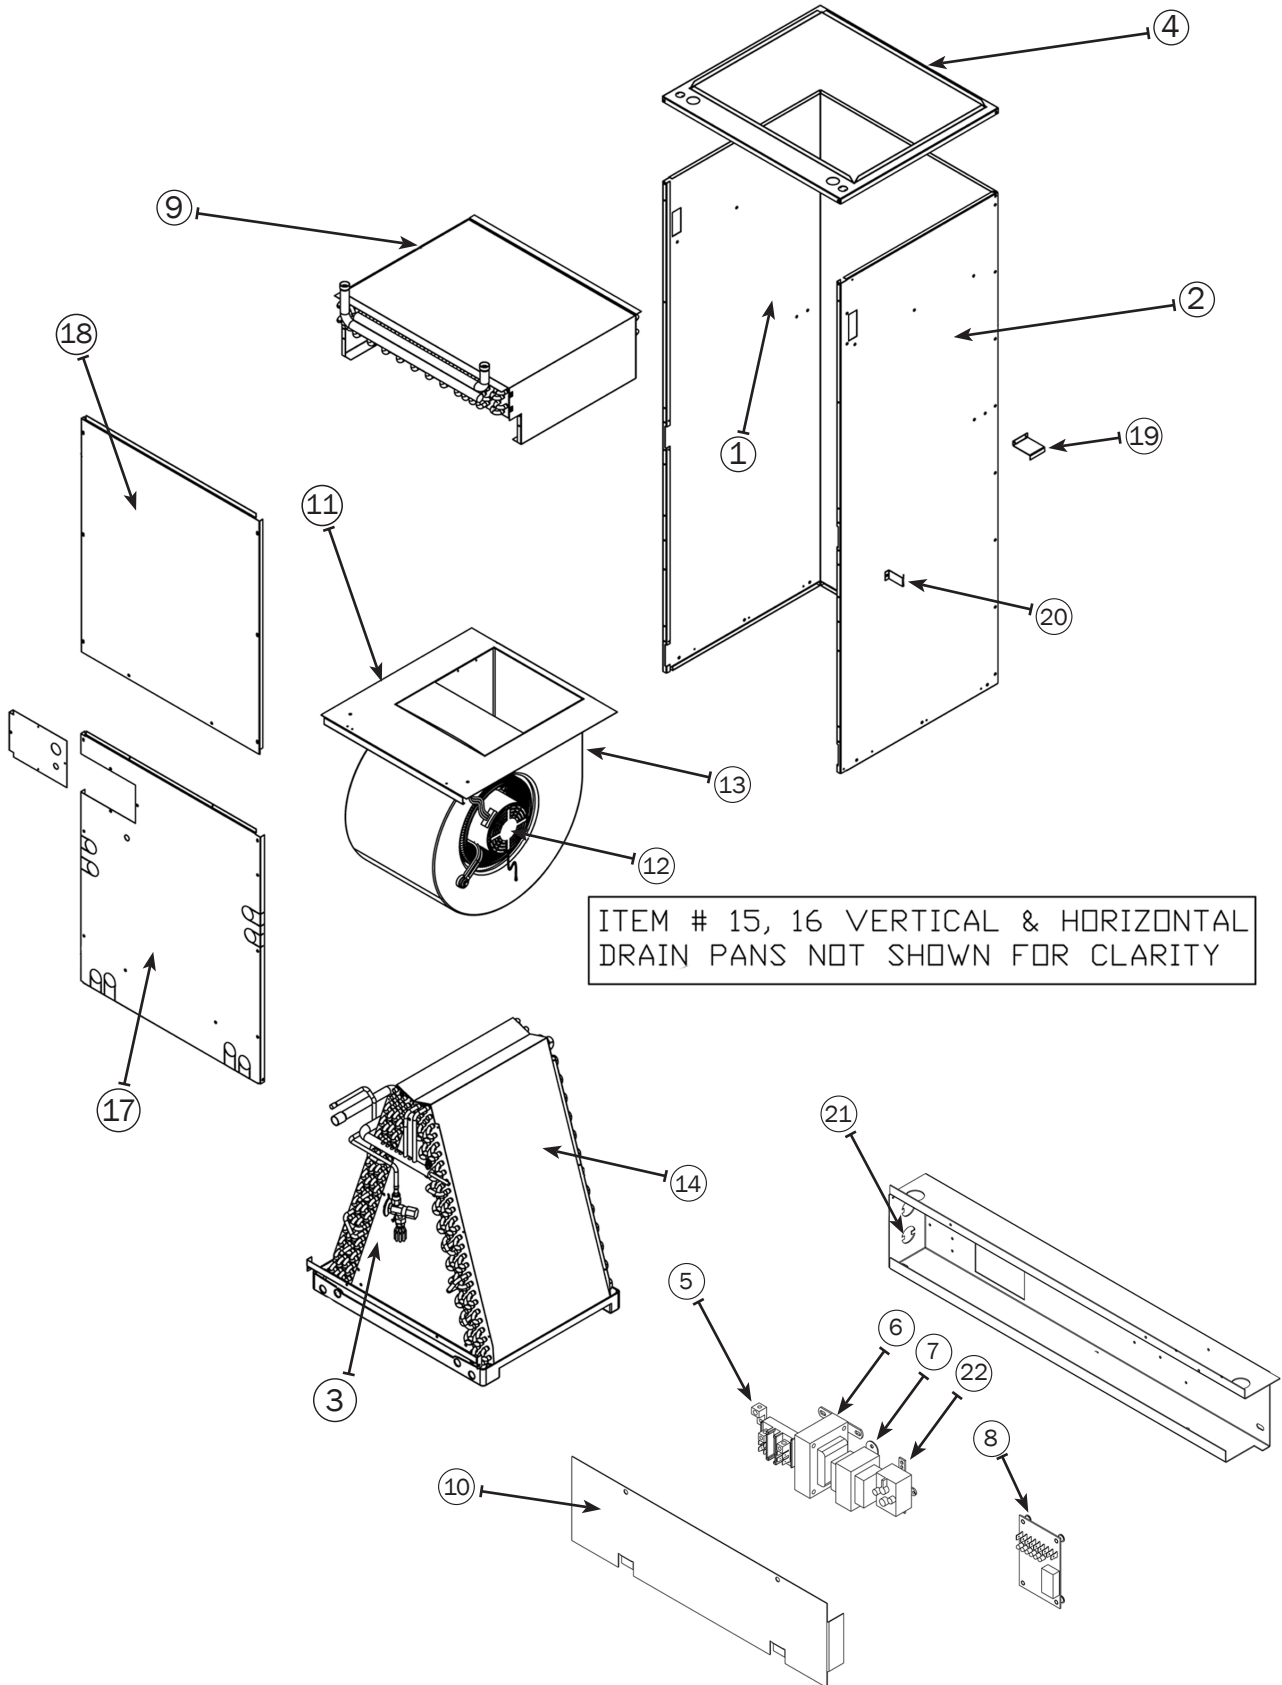

HEAT CONTROLLER, INC.

**REPLACEMENT
PARTS**

**AHBV Series
Variable Speed
Air Handling Unit**

Exploded View

Replacement Parts List

REPLACEMENT PARTS LIST AHBV24 & AHBV36		
Item #	Description	Part #
1	One Piece Cabinet Wrapper	R87MR0013
2	Not Used	N/A
3	TXV R-22	R72DB0005
3	TXV R-410A	R72DB0003
4	Top Panel	R87IXO126A
5	Ground Lug	R68DC0001
6	Not Used	N/A
7	Transformer	R68AA0002
8	ECM Control Board	R68AE0002
9	Hot Water Coil Assembly	R86EF0031
10	Control Box Cover	R87BWB136
11	Blower Adapter Plate	R87APX105
12	1/2 HP 115/1 ECM Motor	R65BV0002
13	Blower Assly. 10 X 7	R69AD0002
14	2.0 Ton Cooling Coil	CA024A8E2TH00A
14	3.0 Ton Cooling Coil	CA036A8E2TH00A
15	Vertical Drain Pan Plastic	R71AA0015
16	Horizontal Drain Pan Plastic	R71AA0031
17	Coil Door	R87IXA300
18	Blower Door	R87IFC005A
19	Vertical Drain Pan Back Clip	R87BDH002
20	Horizontal Drain Pan Back Clip	R87BDH001
21	Control Box	R87BDM004E
22	Equipment Relay	R68AB0001

REPLACEMENT PARTS LIST AHBV48 & AHBV60		
Item #	Description	Part #
1	Left Cabinet Wrapper	R87GQM26L
2	Right Cabinet Wrapper	R87GQM26R
3	TXV R-22	R72DB0006
3	TXV R-410A	R72DB0004
4	Top Panel	R87IXO126A
5	Ground Lug	R68DC0001
6	Transformer Choke (1.0 HP Motor Only)	R68AA0004
7	Transformer	R68AA0002
8	ECM Control Board	R68AE0002
9	Hot Water Coil Assembly	R86CGA116
10	Control Box Cover	R87BWB135A
11	Blower Adapter Plate	R87AC0121B
12	1/2 HP 115/1 ECM Motor	R65BV0004
13	Blower Assly. 12 X 9	R69AD0017
14	4.0 Ton Cooling Coil	CA048A9W9XF00A
14	5.0 Ton Cooling Coil	CA060A9W9XF00A
15	Vertical Drain Pan Plastic	R71AA0037
16	Horizontal Drain Pan Plastic	R71AA0038
17	Coil Door	R87IXA110
18	Blower Door	R87IXB105
19	Vertical Drain Pan Back Clip	R87BDH002
20	Horizontal Drain Pan Back Clip	R87BDH001
21	Control Box	R87BWB127G
22	Equipment Relay	R68AB0001