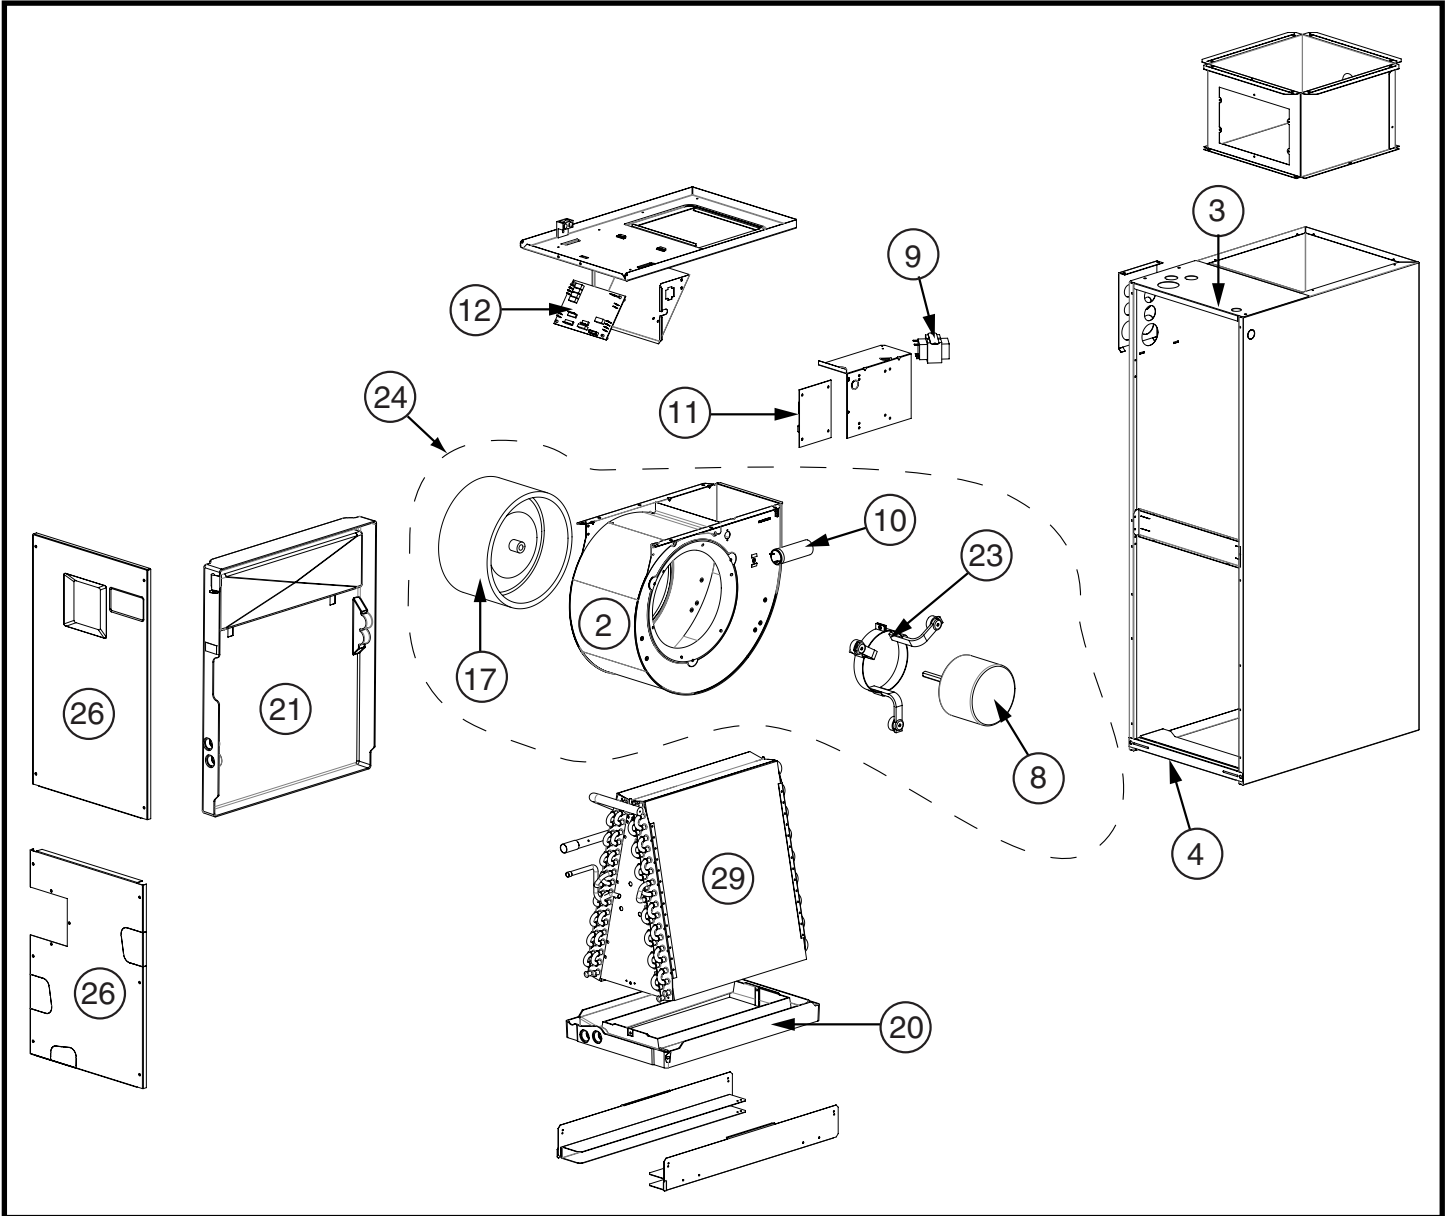

HMG**F1E Air Handler

ITEM	DESCRIPTION	HMG24F1E	HMG30F1E	HMG36F1E	HMG42F1E	HMG48F1E	HMG60F1E
		921145	921147	921150	921151	921153	921154
1	PLATE, CLOSE-OFF (Not Shown)	226420R	226420R	226420R	226420R	226420R	226420R
2	BLOWER HOUSING	297210R	297210R	297212R	297212R	297214R	297219R
3	PANEL, TOP	921877	921877	921878	921878	921879	921879
4	DOOR, FILTER	921874Y	921874Y	921875Y	921875Y	921876Y	921876Y
5	PLATE, TUBE CLOSE-OFF (Not Shown)	921880Y	921880Y	921880Y	921880Y	921880Y	921880Y
6	HARNES, FSHE / VSHE, UPPER (Not Shown)	-	-	-	-	-	2C0251R
7	HARNES, FSHE, LOWER, (Not Shown)	-	-	-	-	-	2C0252R
8	MOTOR, BLOWER	622257R	622264R	622258R	622260R	622261R	622501R
9	TRANSFORMER	622336R	622336R	622336R	622336R	622336R	622336R
10	CAPACITOR	622535R	622550R	622545R	622545R	622549R	-
11	BOARD, CONTROL	624735R	624735R	624735R	624735R	624735R	624736R
12	BOARD, MOTOR CONTROL	-	-	-	-	-	624756R
13	DUAL GROUNDING LUG (Not Shown)	632235R	632235R	632235R	632235R	632235R	632235R
14	PLUG, DRAIN PAN (Not Shown)	663351R	663351R	663351R	663351R	663351R	663351R
15	DIST, ASSY (Not Shown)	664593R	664595R	664663R	664599R	664600R	664602R
16	PLUG, CIRCULAR, PLASTIC, 1-3/4 (Not Shown)	663710R	663710R	663710R	663710R	663710R	-
17	WHEEL, BLOWER	667251R	667251R	667037R	667037R	667207R	667280R
18	ROD, COIL SUPPORT (Not Shown)	669100R	669100R	669100R	669100R	669100R	669100R
19	VALVE, TXV (Not Shown)	-	-	-	-	-	-
20	DRAINPAN, VERTICAL	669919	669919R	669920R	669920R	669921R	669921R
21	DRAINPAN, HORIZONTAL	669855R	669855R	669855R	669856R	669857R	669857R
22	PAINT, SPRAY, GRAY (Not Shown)	903598Y	903598Y	903598Y	903598Y	903598Y	903598Y
23	BELLY-BAND	913871	913871	913871	913871	913871	903489
24	BLOWER, ASSEMBLY	921852	921849	921854	921866	921847	921862
25	ELECTRICAL ASSEMBLY (Not Shown)	M0063801R	M0063801R	M0063801R	M0063801R	M0063801R	M0063802R
26	DOORS	921867Y	921867Y	921868Y	921869Y	921870Y	921870Y
27	SET OF WIRES, (Not Shown)	921881	921881	921881	921881	921881	921883
28	FUSE, 3 AMP (not shown)	632261R	632261R	632261R	632261R	632261R	632261R
29	MICROCHANNEL COIL	921482	921482	921483	921484	921485	921486

Please specify the correct Model No., Serial No., and Part No.(s) when ordering parts from the nearest authorized dealer or service center.