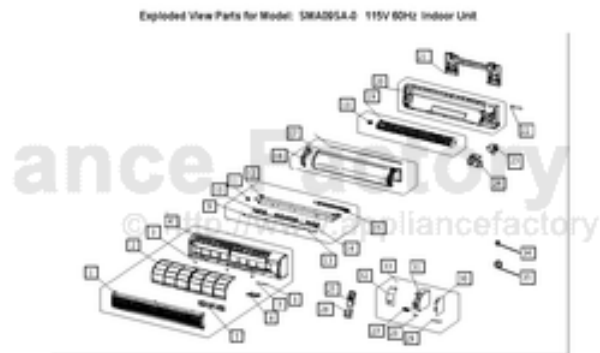

[Find Your COMFORT-AIRE Air Conditioner Parts - Select From 599 Models](#)

----- Manual continues below -----