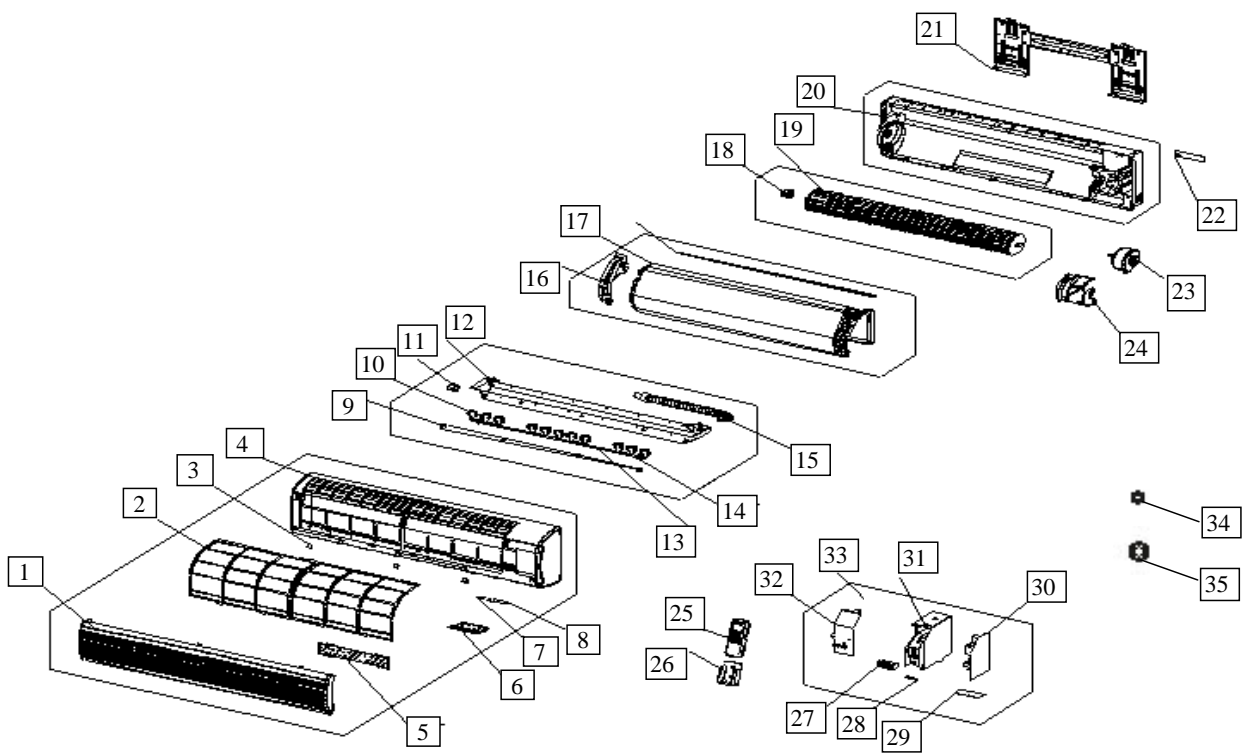

----- Manual continues below -----

HEAT CONTROLLER, INC.

REPLACEMENT
PARTS

SMA09SA-0

**Mini-Split Air Conditioner
Cooling Only**

Exploded View Parts for Model: SMA09SA-0 115V 60Hz Indoor Unit

SMA09SA-0

No.	Part Name	Quantity	Part Number
1	Front Panel	1	10912121001
2	Air Filter	2	10312121202
3	Screw cap	3	10312121203
4	Panel frame	1	10912121002
5	Air cleaner	1	10109121226
6	Display Panel	1	10312121232
7	Window for receiver	1	10412121201
8	Indicator for LED	1	10412121202
9	Horizontal louver	1	10312121205
10	Vertical louver	11	10312121206
11	Louver motor	1	10312121207
12	Air out frame	1	10912121004
13	Louver holder	1	10312121219
14	Louver rocker	2	10312121218
	Rocker gasket	2	10309121214
15	Drain hose	1	10112121213R
16	Left holder for evaporator	1	30012144054
17	Evaporator	1	10312121248
18	Bearing holder	1	10309121220
19	Cross flow fan, assy	1	10312121213
20	Chassis	1	10312121214
21	Installation Plate	1	10312121215
22	Connecting pipe clamp	1	10309121225
23	Fan motor	1	10609111002
24	Motor cover	1	15012113006
25	Remote Controller (FAHRENHEIT)	1	10312121268
26	Holder, Remote Controller	1	10718121009
27	Wire joint	1	10609111006
28	Wire clamp	1	10309121235
29	Display board	1	10318111001
30	Main control board	1	10318111002
	program chip	1	10312121240
31	E-Parts Box	1	10312121223
32	E-part box cover	1	10318111003
33	Electric control assy	1	10312121264
34	Copper nut, TLM-A01	1	10909121012
35	Copper nut, TLM-B02	1	10909121013