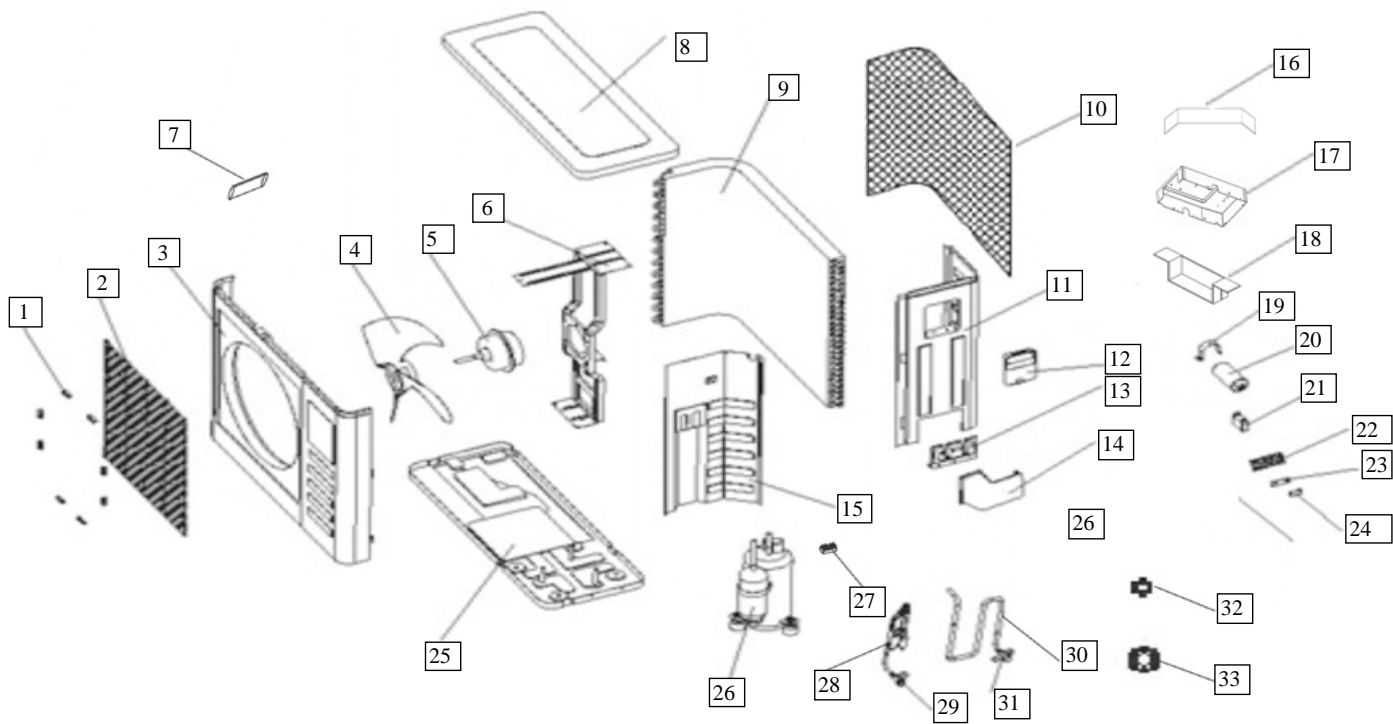

Exploded View Parts for Model : SMA09SA-0 115V 60Hz Outdoor Unit

SMA09SA-0

No.	Part Name	Quantity	Part Number
1	Clamp for front net	6	10112121801
2	Front Net Cover Ass'y	1	10109121801
3	Front clapboard	1	13012111801
4	Propeller fan	1	10112121803
5	Fan Motor	1	12109114801
6	Holder for fan motor	1	20409111802
7	Small Handle	1	10830121811
8	Cover	1	13012111805
9	Condensor assembly	1	10312121249
10	Rear net	1	13518111035
11	Right clapboard	1	10318111008
12	Big Handle	1	10309121003
13	Installation plate for valves	1	10118113805
14	Water collector	1	10118121832
15	Separating board	1	10309121004
16	Installation board for E-parts	1	10309121006
17	Electronic control box	1	10312121236
18	E-parts installation box	1	11018121824
19	Capacitor Clamp	1	10109121822
20	Compressor capacitor	1	10318111009
21	Fan motor capacitor	1	11442122024
22	Washer for wire joint	1	10112121817
23	Wire joint	1	10309121005
24	Wire Clamp	1	10112121816
25	Chassis	1	11212111001
26	Compressor	1	10312121246
27	Over current protector	1	10309121007
28	Liquid valve assembly	1	10312121269
29	Liquid pipe valve	1	50118121802
30	Gas valve assembly	1	10312121542
31	Low Pressure Valve	1	10409121806
32	Copper nut, TLM-A01	1	10909121012
33	Copper nut, TLM-B02	1	10909121013
34	PCB,outdoor unit	1	10312121245