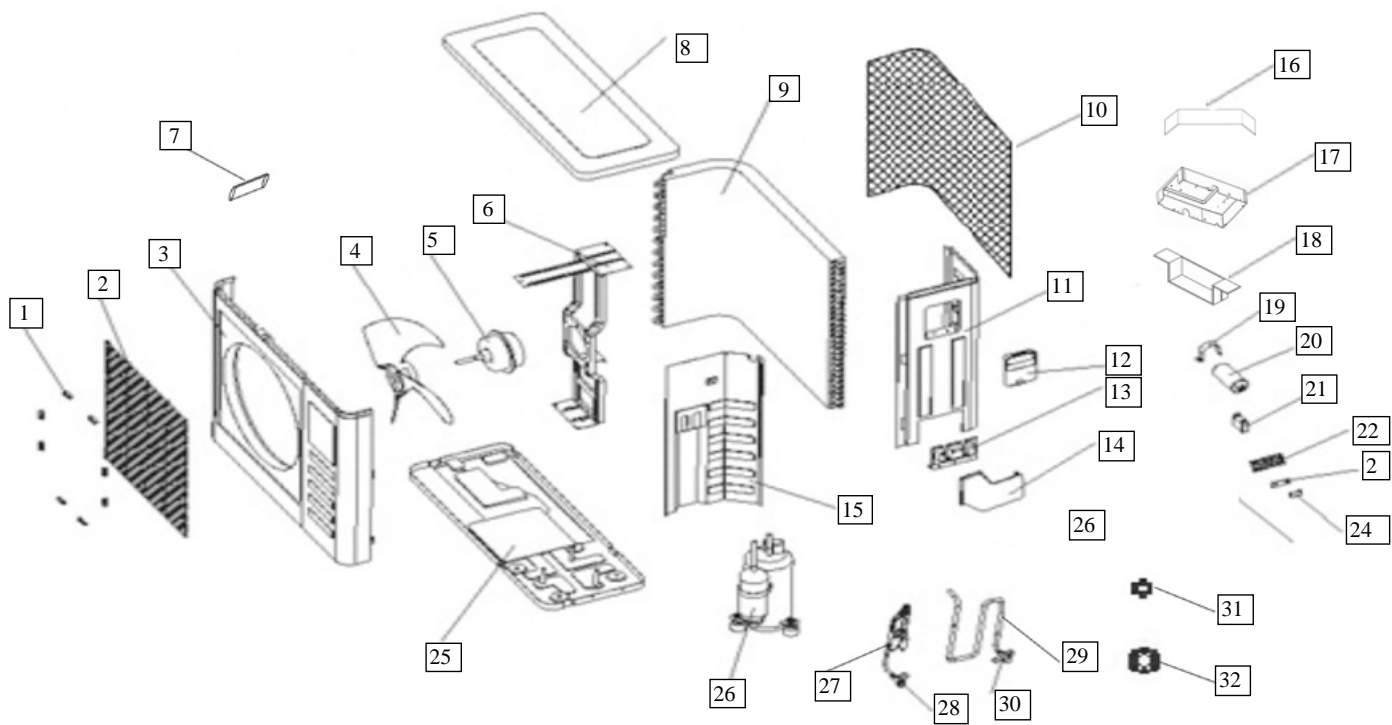

Exploded View Parts for Model SMA12SA-0 115V 60Hz Outdoor Unit

SMA12SA-0 Outdoor Unit

No.	Part Name	Quantity	Part Number
1	Clamp for front net	6	10112121801
2	Front Net Cover Ass'y	1	10109121801
3	Front clapboard	1	11612121804
4	Propeller fan	1	10112121803
5	Fan Motor	1	12109114801
6	Holder for fan motor	1	12909121801R
7	Small Handle	1	10830121811
8	Cover	1	11612121806
9	Condensor assembly	1	12812111802
10	Rear net	1	11607111058
11	Right clapboard	1	10312121239
12	Big Handle	1	10309121003
13	Installation plate for valves	1	10309121809
14	Water collector	1	10312121811
15	Separating board	1	12909121804
16	Installation board for E-parts	1	10312121238
17	Electronic control box	1	10318111822
18	E-parts installation box	1	12818111039
19	Capacitor Clamp	1	10109121822
20	Compressor capacitor	1	10318111009
21	Fan motor capacitor	1	11442122024
22	Washer for wire joint	1	10112121817
23	Wire joint	1	10309121005
24	Wire Clamp	1	10112121816
25	Chassis	1	10312113804
26	Compressor	1	10312121247
27	Liquid valve assembly	1	10312121272
28	Liquid pipe valve	1	10307121801
29	Gas valve assembly	1	10312121545
30	Low Pressure Valve	1	10412121801
31	Copper nut, TLM-A01	1	10909121012
32	Copper nut, TLM-C03	1	10912121019
33	Main control board ass'y	1	10312121245