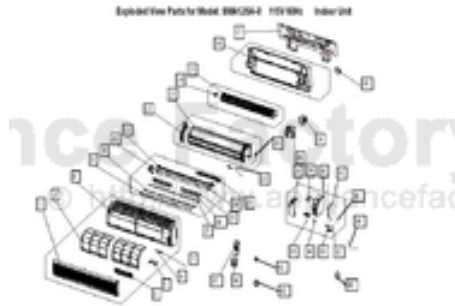

[Find Your COMFORT-AIRE HVAC Parts - Select From 1486 Models](#)

----- Manual continues below -----