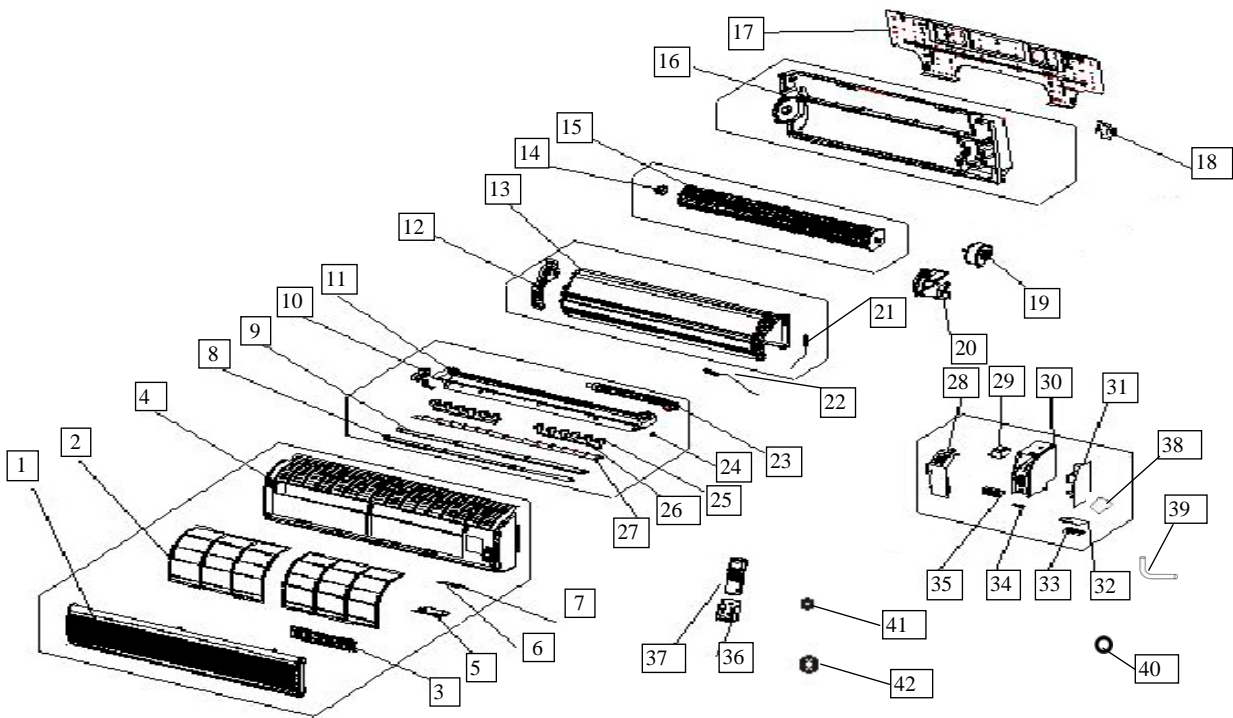

----- Manual continues below -----

HEAT CONTROLLER, INC.

REPLACEMENT
PARTS

SMA12SA-0

**Mini-Split Air Conditioner
Cooling Only**

Exploded View Parts for Model: SMA12SA-0 115V 60Hz Indoor Unit

SMA12SA-0 Indoor Unit

No.	Part Name	Quantity	Part Number
1	Front panel	1	10318121201
2	Air filter	2	10318121202
3	Air cleaner	1	10109121226
	Air cleaner holder	1	10109121225
4	Panel frame	1	10318121203
5	Display panel	1	10418111001
6	Protector for temp sensor	1	10112121224
7	Clamp for temp sensor	1	10109121231
8	Horizontal louver, up	1	10318121205
9	Horizontal louver, down	1	10318121206
10	Louver motor	1	10316121202
11	Air out frame	1	10318121208
12	Left holder for evaporator	1	10318121210
13	Evaporator	1	10318121251
14	Bearing holder	1	10318121212
15	Cross flow fan, ass'y	1	10318121213
16	Chassis	1	10318121215
17	Installation plate	1	10318121216
18	Connecting pipe clamp	1	10318121217
19	DC motor	1	10312121259
20	Motor cover	1	10318121222
21	Evaporator temp sensor	1	10109121242
22	Indoor temp sensor	1	10109121243
23	Drain hose	1	10318113022
24	Bush	2	10318121224
25	Louver	12	10318121225
26	Louver holder	2	10318121226
27	Connecting bar for louver	1	10318121227
28	E-part box cover	1	10318121228
29	Program Chip	1	10312121241
30	E-parts box	1	11318113002
31	Main control board	1	10312121242
32	Display board, ass'y	1	10312121244
33	Display board enclosure	1	10312121231
34	Wire clamp for power cord	1	10318121234
35	Wire joint, 4p	1	10609111006
36	Holder, remote controller	1	10718121009
37	Remote controller (FAHRENHEIT)	1	10312121268
38	Switch board	1	10312121243
39	Connection pipe for drainage	1	11609121003
40	Sealing ring	1	31009321021
41	Copper nut, TLM-A01	1	10909121012
42	Copper nut, TLM-C03	1	10912121019