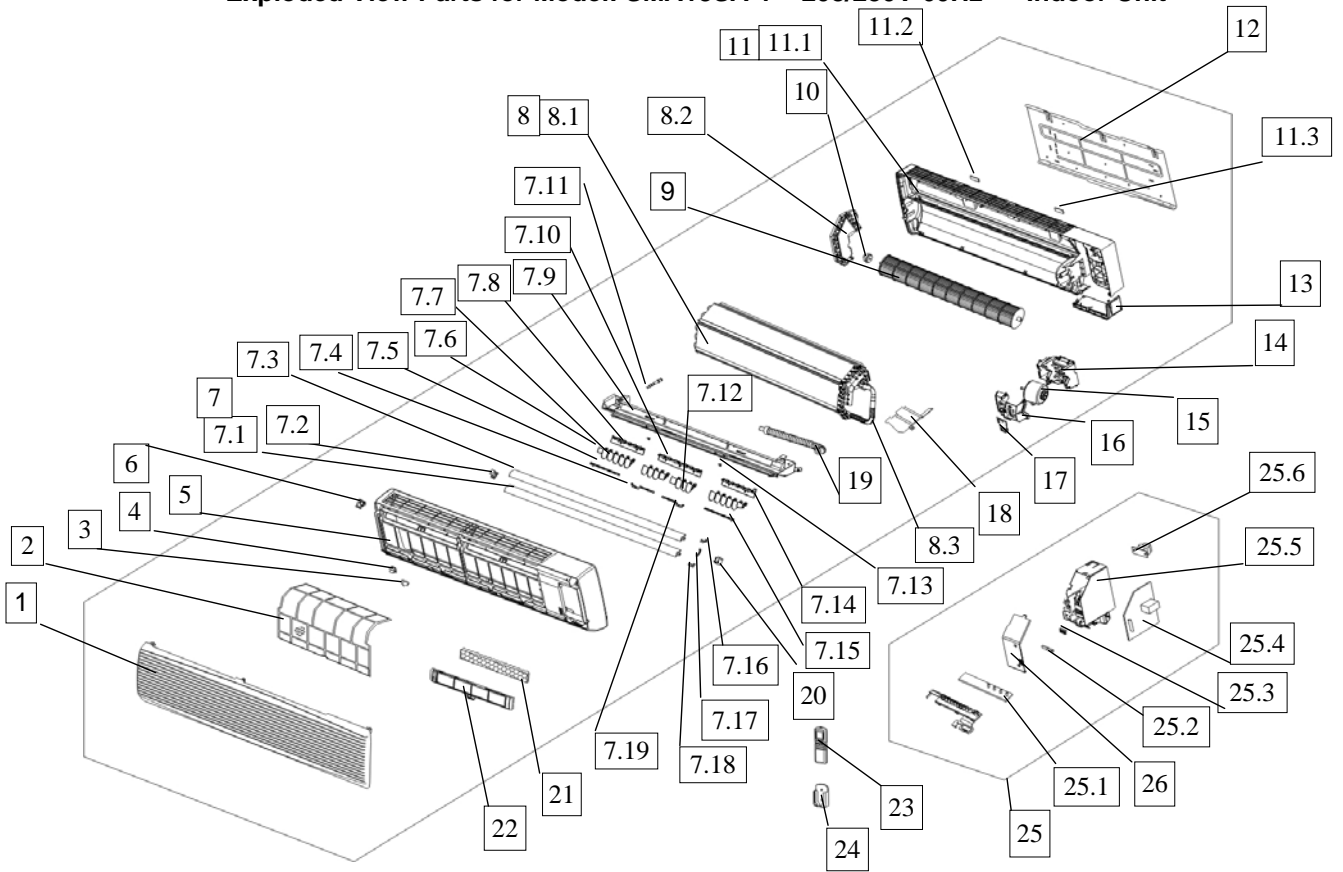

----- Manual continues below -----

HEAT CONTROLLER, INC.

REPLACEMENT
PARTS

SMA18SA-1

**Mini-Split Air Conditioner
Cooling Only**

Exploded View Parts for Model: SMA18SA-1 208/230V 60Hz Indoor Unit

SMA18SA-1 Indoor Unit

No	Name	Quantity	Part Number
1	Front panel	1	10336111001
2	Air filter	2	10336111002
3	Screw cap	3	10336111003
4	Down clap for panel frame	4	10336111004
5	Panel frame	1	10336111005
6	Up clap for panel frame	2	10336111006
7	Air out frame assy	1	10336111007
7.1	Horizontal louver, down	1	10336111008
7.2	Left bush for horizontal louver	1	10336111009
7.3	Horizontal louver, up	1	10336111010
7.4	Louver connector, middle-left	1	10336111011
7.5	Louver connector, left	1	10336111012
7.6	Vertical louver, small size	2	10336111013
7.7	Vertical louver, large size	12	10336111014
7.8	Louver holder, left	1	10336111015
7.9	Air out frame	1	10336111016
7.10	Louver holder, middle	1	10336111017
7.11	Stopple	1	10336111018
7.12	Vertical louver, middle size	2	10336111019
7.13	Bush	4	10336111020
7.14	Louver holder, right	1	10336111021
7.15	Louver connector, right	1	10336111022
7.16	Swing bar for up horizontal louver	1	10336111023
7.17	Connector for horizontal louver	1	10336111024
7.18	Swing bar for down horizontal louver	1	10336111025
7.19	Louver connector, middle-right	1	10336111026
8	Evaporator assy	1	10336111062
8.1	Evaporator I	1	10336111063
	Evaporator II	1	10336111064
	Evaporator III	1	10336111065
	Evaporator IV	1	10336111066
	Right holder for evaporator	1	10336111032
8.2	Left holder for evaporator	1	10336111033
8.3	Input pipe for evaporator	1	10336111067
	Output pipe for evaporator	1	10336111068
9	Cross flow fan, assy	1	10336111036
10	Bearing holder	1	10336111037
11	Chassis assy	1	10336111038
11.1	Chassis	1	10336111039
11.2	Left rear cover for chassis	1	10336111040
11.3	Right rear cover for chassis	1	10336111041