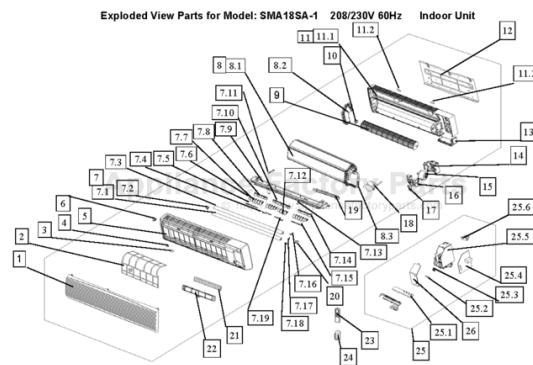

[Find Your COMFORT-AIRE Air Conditioner Parts - Select From 599 Models](#)

----- Manual continues below -----