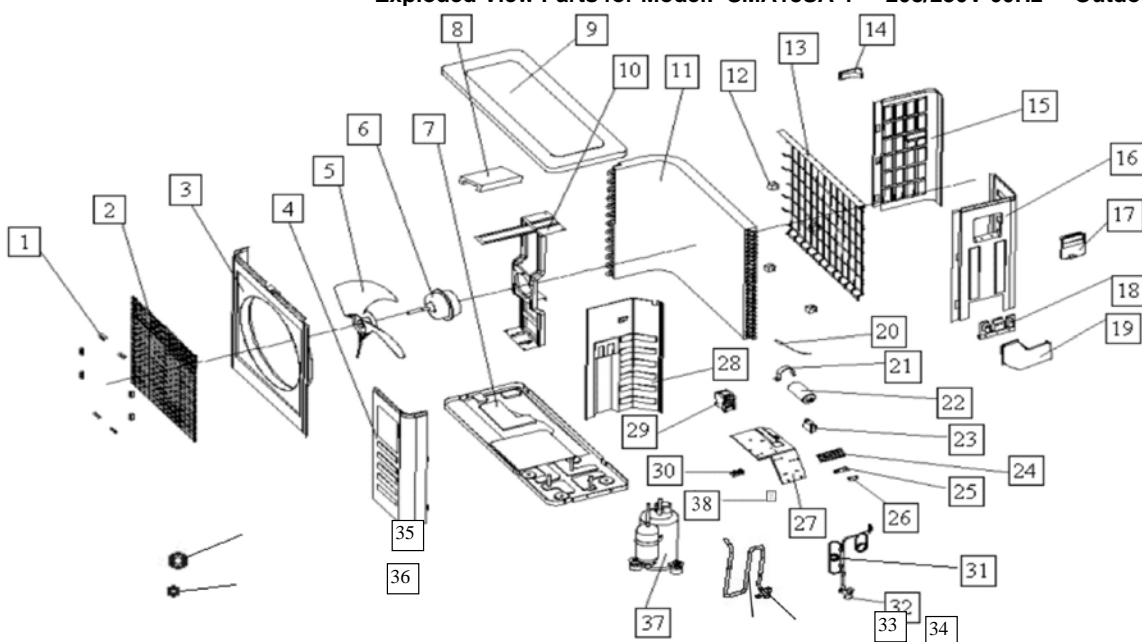

Exploded View Parts for Model: SMA18SA-1 208/230V 60Hz Outdoor Unit

SMA18SA-1 Outdoor Unit

No.	Part Name	Quantity	Part Number
1	Clamp for front net	8	10112121801
2	Front net	1	10118121801
3	Front clapboard	1	53618121801
4	Front right clapboard	1	10118121803
5	Propeller fan	1	10118121804
6	Fan motor	1	10118123801
7	Chassis	1	10122113803
8	Foam over holder for motor	1	10118121807
9	Cover	1	10118121827
10	Holder for fan motor	1	10118121809
11	Condenser	1	12818111802
13	Rear Net	1	10924121809
14	Small handle	1	10830121811
15	Left clapboard	1	10924121808
16	Rear right clapboard	1	10309121010
17	Big handle	1	10309121003
18	Installation plate for valves	1	10118113805
19	Water collector	1	10118121832
21	Capacitor clamp	1	10112121814
22	Compressor capacitor	1	50418121802
23	Fan motor capacitor	1	10109121819
24	Wire joint	1	10309121011
25	Washer for wire joint	1	10112121817
26	Clamp for wiring	1	10118121823
27	E-parts installation box	1	13821111803
28	Separating board	1	10124111808
29	Contacto	1	10121121806
30	Wire joint for multiplexer	1	10121121809
31	High Pressure Valve Ass'y	1	10336111816
32	Liquid pipe valve	1	50118121802
33	Low pressure Valve Ass'y	1	10321111813
34	Gas pipe valve	1	50118121803
35	Copper nut, TLM-A01	1	10909121012
36	Copper nut, TLM-C03	1	10912121019
37	Compressor	1	10336111818
38	Outdoor main control board	1	15021111803