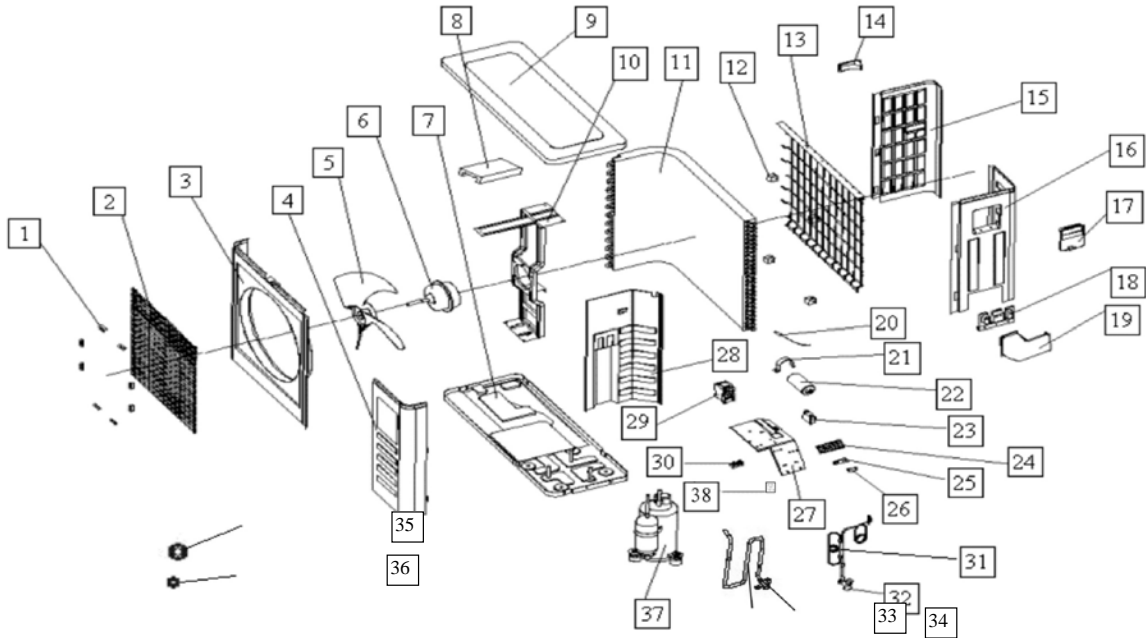

Exploded View Parts for Model: SMA18SA-1 208/230V 60Hz Outdoor Unit

SMA18SA-1 Outdoor Unit

No.	Part Name	Quantity	Part Number
1	Clamp for front net	8	10112121801
2	Front net	1	10118121801
3	Front clapboard	1	53618121801
4	Front right clapboard	1	10118121803
5	Propeller fan	1	10118121804
6	Fan motor	1	10118123801
7	Chassis	1	10122113803
8	Foam over holder for motor	1	10118121807
9	Cover	1	10118121827
10	Holder for fan motor	1	10118121809
11	Condenser	1	12818111802
13	Rear Net	1	10924121809
14	Small handle	1	10830121811
15	Left clapboard	1	10924121808
16	Rear right clapboard	1	10309121010
17	Big handle	1	10309121003
18	Installation plate for valves	1	10118113805
19	Water collector	1	10118121832
21	Capacitor clamp	1	10112121814
22	Compressor capacitor	1	50418121802
23	Fan motor capacitor	1	10109121819
24	Wire joint	1	10309121011
25	Washer for wire joint	1	10112121817
26	Clamp for wiring	1	10118121823
27	E-parts installation box	1	13821111803
28	Separating board	1	10124111808
29	Contacto	1	10121121806
30	Wire joint for multiplexer	1	10121121809
31	High Pressure Valve Ass'y	1	10336111816
32	Liquid pipe valve	1	50118121802
33	Low pressure Valve Ass'y	1	10321111813
34	Gas pipe valve	1	50118121803
35	Copper nut, TLM-A01	1	10909121012
36	Copper nut, TLM-C03	1	10912121019
37	Compressor	1	10336111818
38	Outdoor main control board	1	15021111803