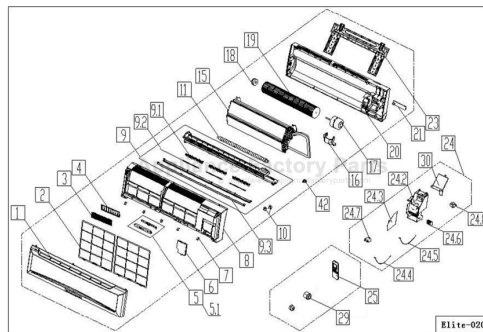

# COMFORT-AIRE B-SMA18SC Owner's Manual

[Shop genuine replacement parts for COMFORT-AIRE  
B-SMA18SC](#)

[Find Your COMFORT-AIRE HVAC Parts - Select From 1486 Models](#)

----- Manual continues below -----