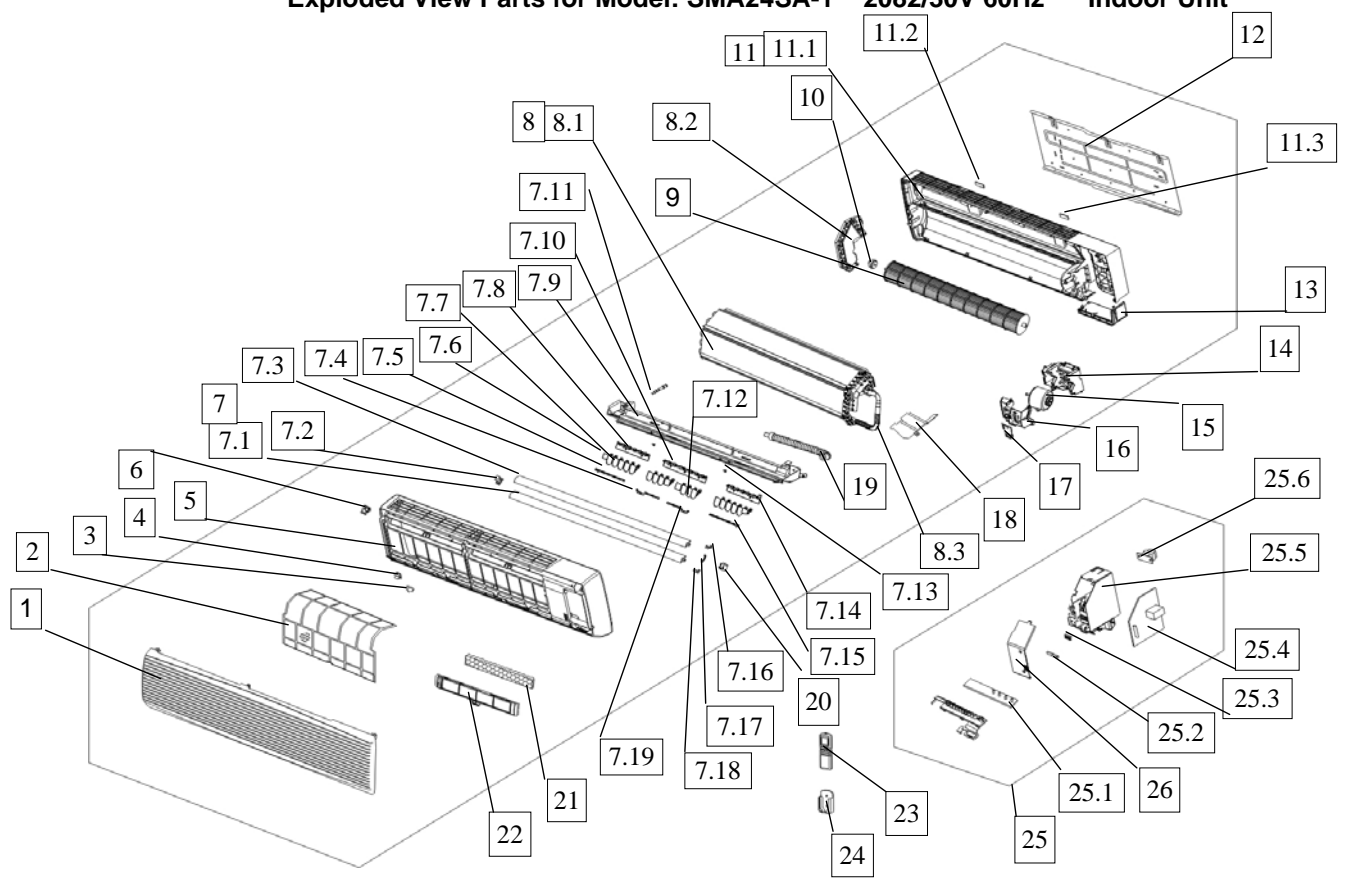

----- Manual continues below -----

HEAT CONTROLLER, INC.

REPLACEMENT
PARTS

SMA24SA-1

**Mini-Split Air Conditioner
Cooling Only**

Exploded View Parts for Model: SMA24SA-1 2082/30V 60Hz Indoor Unit

SMA24SA-1 Indoor Unit

No	Name	Quantity	Part Number
1	Front panel	1	10336111001
2	Air filter	2	10336111002
3	Screw cap	3	10336111003
4	Down clap for panel frame	4	10336111004
5	Panel frame	1	10336111005
6	Up clap for panel frame	2	10336111006
7	Air out frame assy	1	10336111007
7.1	Horizontal louver, down	1	10336111008
7.2	Left bush for horizontal louver	1	10336111009
7.3	Horizontal louver, up	1	10336111010
7.4	Louver connecter, middle-left	1	10336111011
7.5	Louver connecter, left	1	10336111012
7.6	Vertical louver, small size	2	10336111013
7.7	Vertical louver, large size	12	10336111014
7.8	Louver holder, left	1	10336111015
7.9	Air out frame	1	10336111016
7.10	Louver holder, middle	1	10336111017
7.11	Stopples	1	10336111018
7.12	Vertical louver, middle size	2	10336111019
7.13	Bush	4	10336111020
7.14	Louver holder, right	1	10336111021
7.15	Louver connecter, right	1	10336111022
7.16	Swing bar for up horizontal louver	1	10336111023
7.17	Connecter for horizontal louver	1	10336111024
7.18	Swing bar for down horizontal louver	1	10336111025
7.19	Louver connecter, middle-right	1	10336111026
8	Evaporator assy	1	10336111079
8.1	Evaporator I	1	10336111063
	Evaporator II	1	10336111064
	Evaporator III	1	10336111065
	Evaporator IV	1	10336111066
	Right holder for evaporator	1	10336111032
8.2	Left holder for evaporator	1	10336111033
8.3	Input pipe for evaporator	1	10336111075
	Output pipe for evaporator	1	10336111076
9	Cross flow fan, assy	1	10336111036
10	Bearing holder	1	10336111037
11	Chassis assy	1	10336111038
11.1	Chassis	1	10336111039
11.2	Left rear cover for chassis	1	10336111040