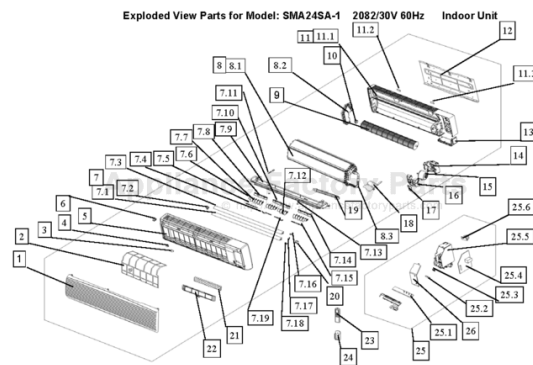

[Find Your COMFORT-AIRE Air Conditioner Parts - Select From 599 Models](#)

----- Manual continues below -----