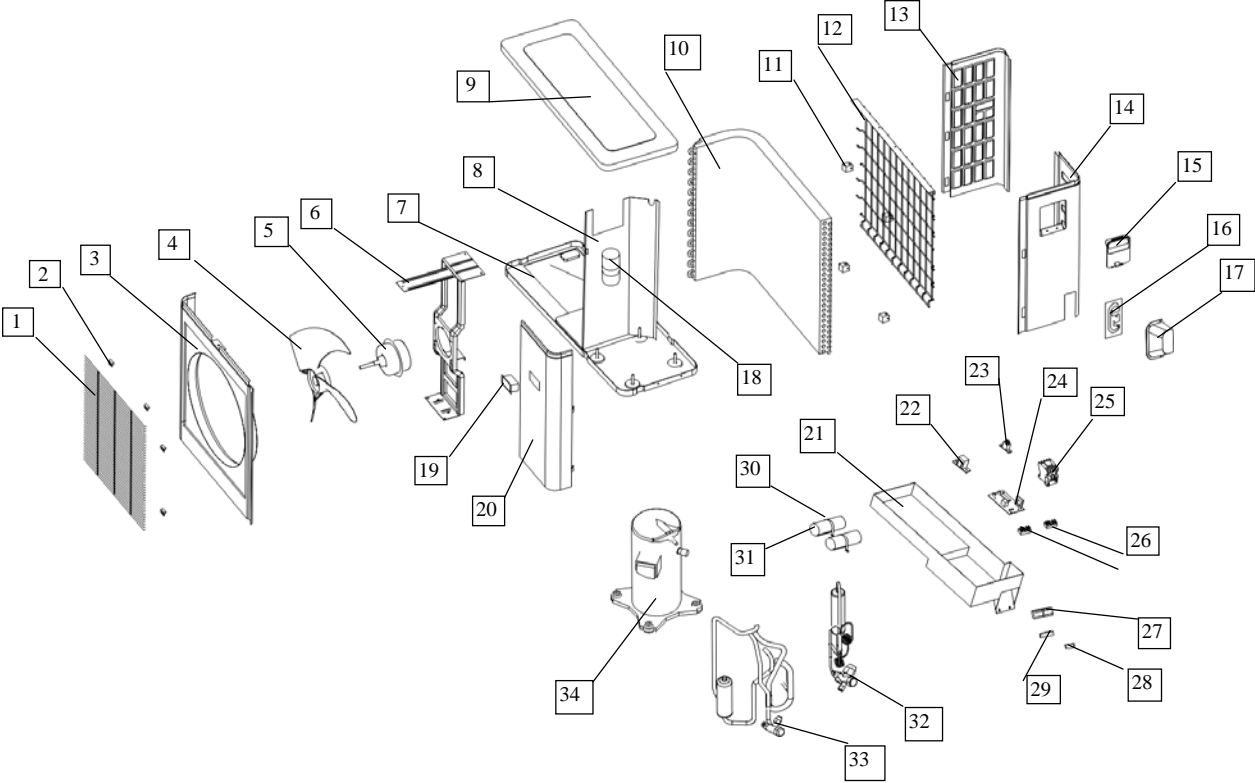

Exploded View Parts for Model SMA24SA-1 208/230V,60Hz : Outdoor Unit

SMA24SA-1 Outdoor Unit

No.	Part Name	Quantity	Part Number
1	Front net	1	10118121801
2	Clamp for front net	8	10112121801
3	Front clapboard	1	10336121801
4	Propeller fan	1	10336111801
5	Fan motor	1	10321111818
6	Holder for fan motor	1	10336121802
7	Chassis	1	10336111820
8	Separating board	1	50224123803
9	Cover	1	10336121803
10	Condenser	1	10336111824
11	Underlay for rear net	4	10118121818
12	Rear net	1	10224121813
13	Left clapboard	1	10224121828
14	Rear right clapboard	1	10318121016
15	Big handle	1	10309121003
16	Installation plate for valves	1	11426432807
17	Water collector	1	10336111804
18	Refrigerant container	1	10224121817
19	Small handle	1	10224121809
20	Front right clapboard	1	10224121825
21	Installation board for E-parts	1	10318121017
22	Transformer	1	11018121010
23	Fan motor capacitor	1	10718121804
24	Main control board	1	15021111803
25	Contacto	1	10121121806
26	Wire joint for multiplexer	1	10121121809
27	Wire joint	1	10309121011
28	Clamp for wiring	1	10118121823
29	Washer for wire joint	1	10112121817
30	Capacitor clamp	2	31116313015
31	Compressor capacitor	2	10118121820
32	Liquid pipe valve,assy	1	10321111819
	Liquid pipe valve	1	10336111827
33	Gas pipe valve,assy	1	10321111820
	Gas pipe valve	1	10321111821
34	Compressor	1	10321111822
35	Copper nut, TLM-D04	1	11324113804
36	Copper nut, TLM-B02	1	10909121013