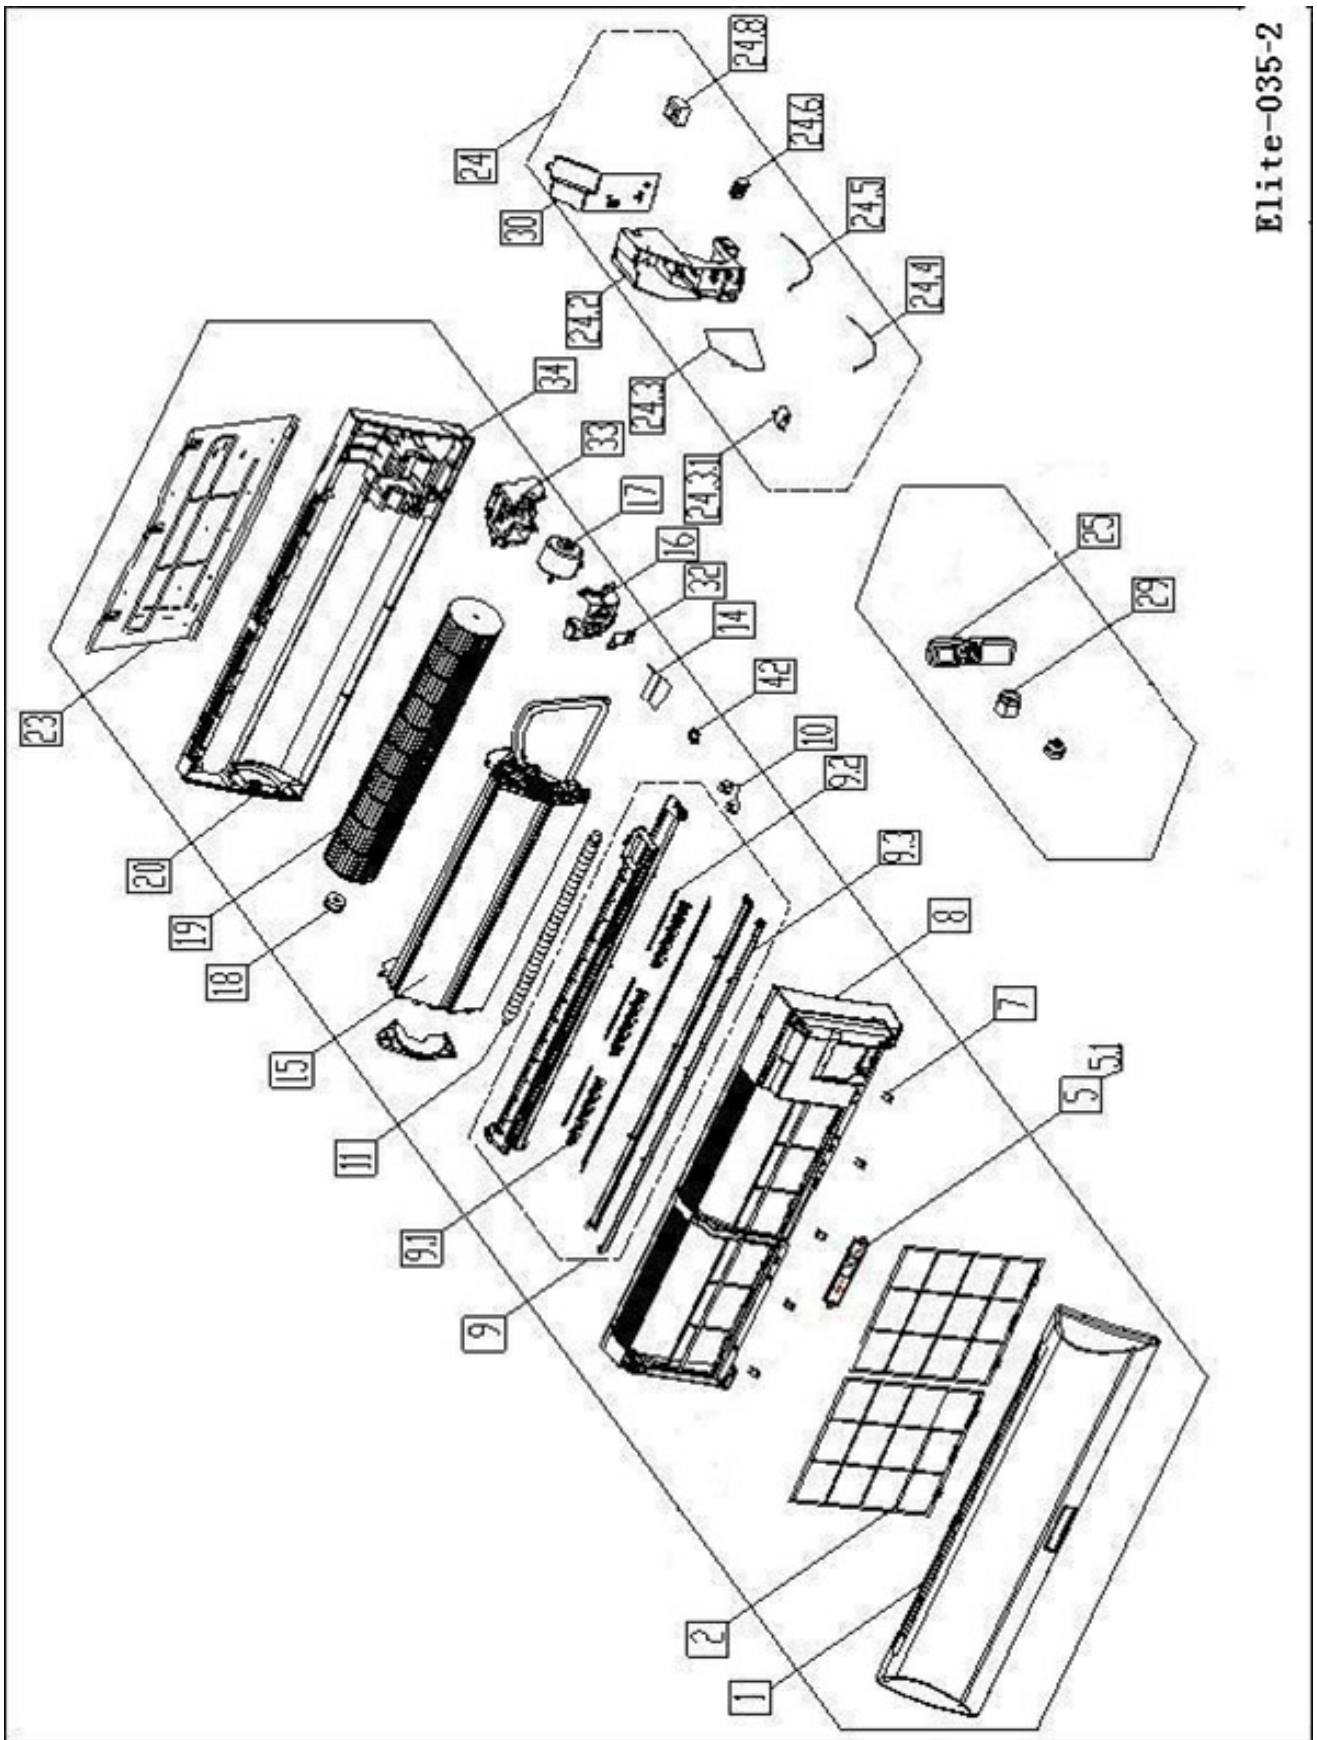

This Owner's Manual is provided and hosted by [Appliance Factory Parts](#).

COMFORT-AIRE B-SMA24SC Owner's Manual

[Shop genuine replacement parts for COMFORT-AIRE
B-SMA24SC](#)

[Find Your COMFORT-AIRE HVAC Parts - Select From 1486 Models](#)

----- Manual continues below -----

HEAT CONTROLLER, INC.

REPLACEMENT PARTS LIST

**Single Zone Cooling Only
Ductless Mini-Splits
B-SMA24SC
Indoor Evaporator**

EXPLODED VIEW

Elite-035-2

REPLACEMENT PARTS

Location	Part Name	Quantity	Part No.
1	Panel assembly	1	2011331A0431
2	Air filter	2	201130790202
5	Display box assembly	1	203333190012
7	Screw cap	5	201133190148
8	Panel frame assembly	1	201133190124
9	Air outlet assembly	1	201133190090
9.3	Horizontal louver	1	201133190115
9.3	Horizontal louver	1	201133190113
10	Louver motor	1	202400200004
11	Drain hose	1	201101020038
14	Waterproof board	1	201130790203
15	Evaporator assembly	1	201533190090
16	Fan motor cover	1	201133090035
17	Asynchronous motor	1	202400410657
18	Bearing base	1	201101090004
19	Cross flow fan	1	201100290011
20	Chassis assembly	1	201133190161
23	Installation plate	1	201233190002
24	Electronic control box assembly	1	203333090164
24.2	Electronic control box	1	201133090113
24.3	Main control board assembly	1	201333090025
24.3.1	Fan motor capacitor	1	202401290009
24.4	Indoor temperature sensor assembly	1	202432390005
24.5	Pipe temperature sensor assembly	1	202301300584
24.6	Wire joint	1	202301420101
24.8	Transformer	1	20230090a170
25	Remote Controller	1	203355091209
29	Nut	1	201600320003
29	Nut	1	201600320001
30	Cover of electronic control box	1	201133090112
32	Small cover of fan motor	1	201130790124
33	Base of fan motor	1	201133090034
34	Chassis front cover	1	201133190089
42	Fix clamp of temperature sensor	1	201102000305