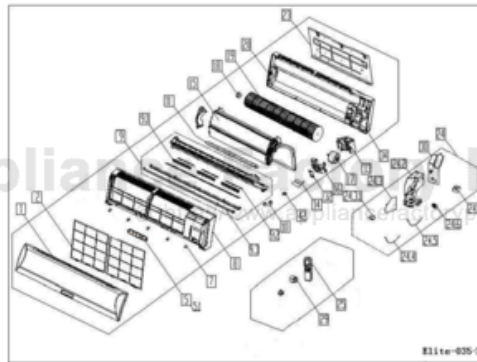

This Owner's Manual is provided and hosted by [Appliance Factory Parts](#).

COMFORT-AIRE B-SMA24SC Owner's Manual

[Shop genuine replacement parts for COMFORT-AIRE
B-SMA24SC](#)

[Find Your COMFORT-AIRE HVAC Parts - Select From 1486 Models](#)

----- Manual continues below -----

HEAT CONTROLLER, INC.

REPLACEMENT PARTS LIST

**Single Zone Cooling Only
Ductless Mini-Splits
B-SMA24SC
Indoor Evaporator**

EXPLODED VIEW

Elite-035-2

REPLACEMENT PARTS

Location	Part Name	Quantity	Part No.
1	Panel assembly	1	2011331A0431
2	Air filter	2	201130790202
5	Display box assembly	1	203333190012
7	Screw cap	5	201133190148
8	Panel frame assembly	1	201133190124
9	Air outlet assembly	1	201133190090
9.3	Horizontal louver	1	201133190115
9.3	Horizontal louver	1	201133190113
10	Louver motor	1	202400200004
11	Drain hose	1	201101020038
14	Waterproof board	1	201130790203
15	Evaporator assembly	1	201533190090
16	Fan motor cover	1	201133090035
17	Asynchronous motor	1	202400410657
18	Bearing base	1	201101090004
19	Cross flow fan	1	201100290011
20	Chassis assembly	1	201133190161
23	Installation plate	1	201233190002
24	Electronic control box assembly	1	203333090164
24.2	Electronic control box	1	201133090113
24.3	Main control board assembly	1	201333090025
24.3.1	Fan motor capacitor	1	202401290009
24.4	Indoor temperature sensor assembly	1	202432390005
24.5	Pipe temperature sensor assembly	1	202301300584
24.6	Wire joint	1	202301420101
24.8	Transformer	1	20230090a170
25	Remote Controller	1	203355091209
29	Nut	1	201600320003
29	Nut	1	201600320001
30	Cover of electronic control box	1	201133090112
32	Small cover of fan motor	1	201130790124
33	Base of fan motor	1	201133090034
34	Chassis front cover	1	201133190089
42	Fix clamp of temperature sensor	1	201102000305