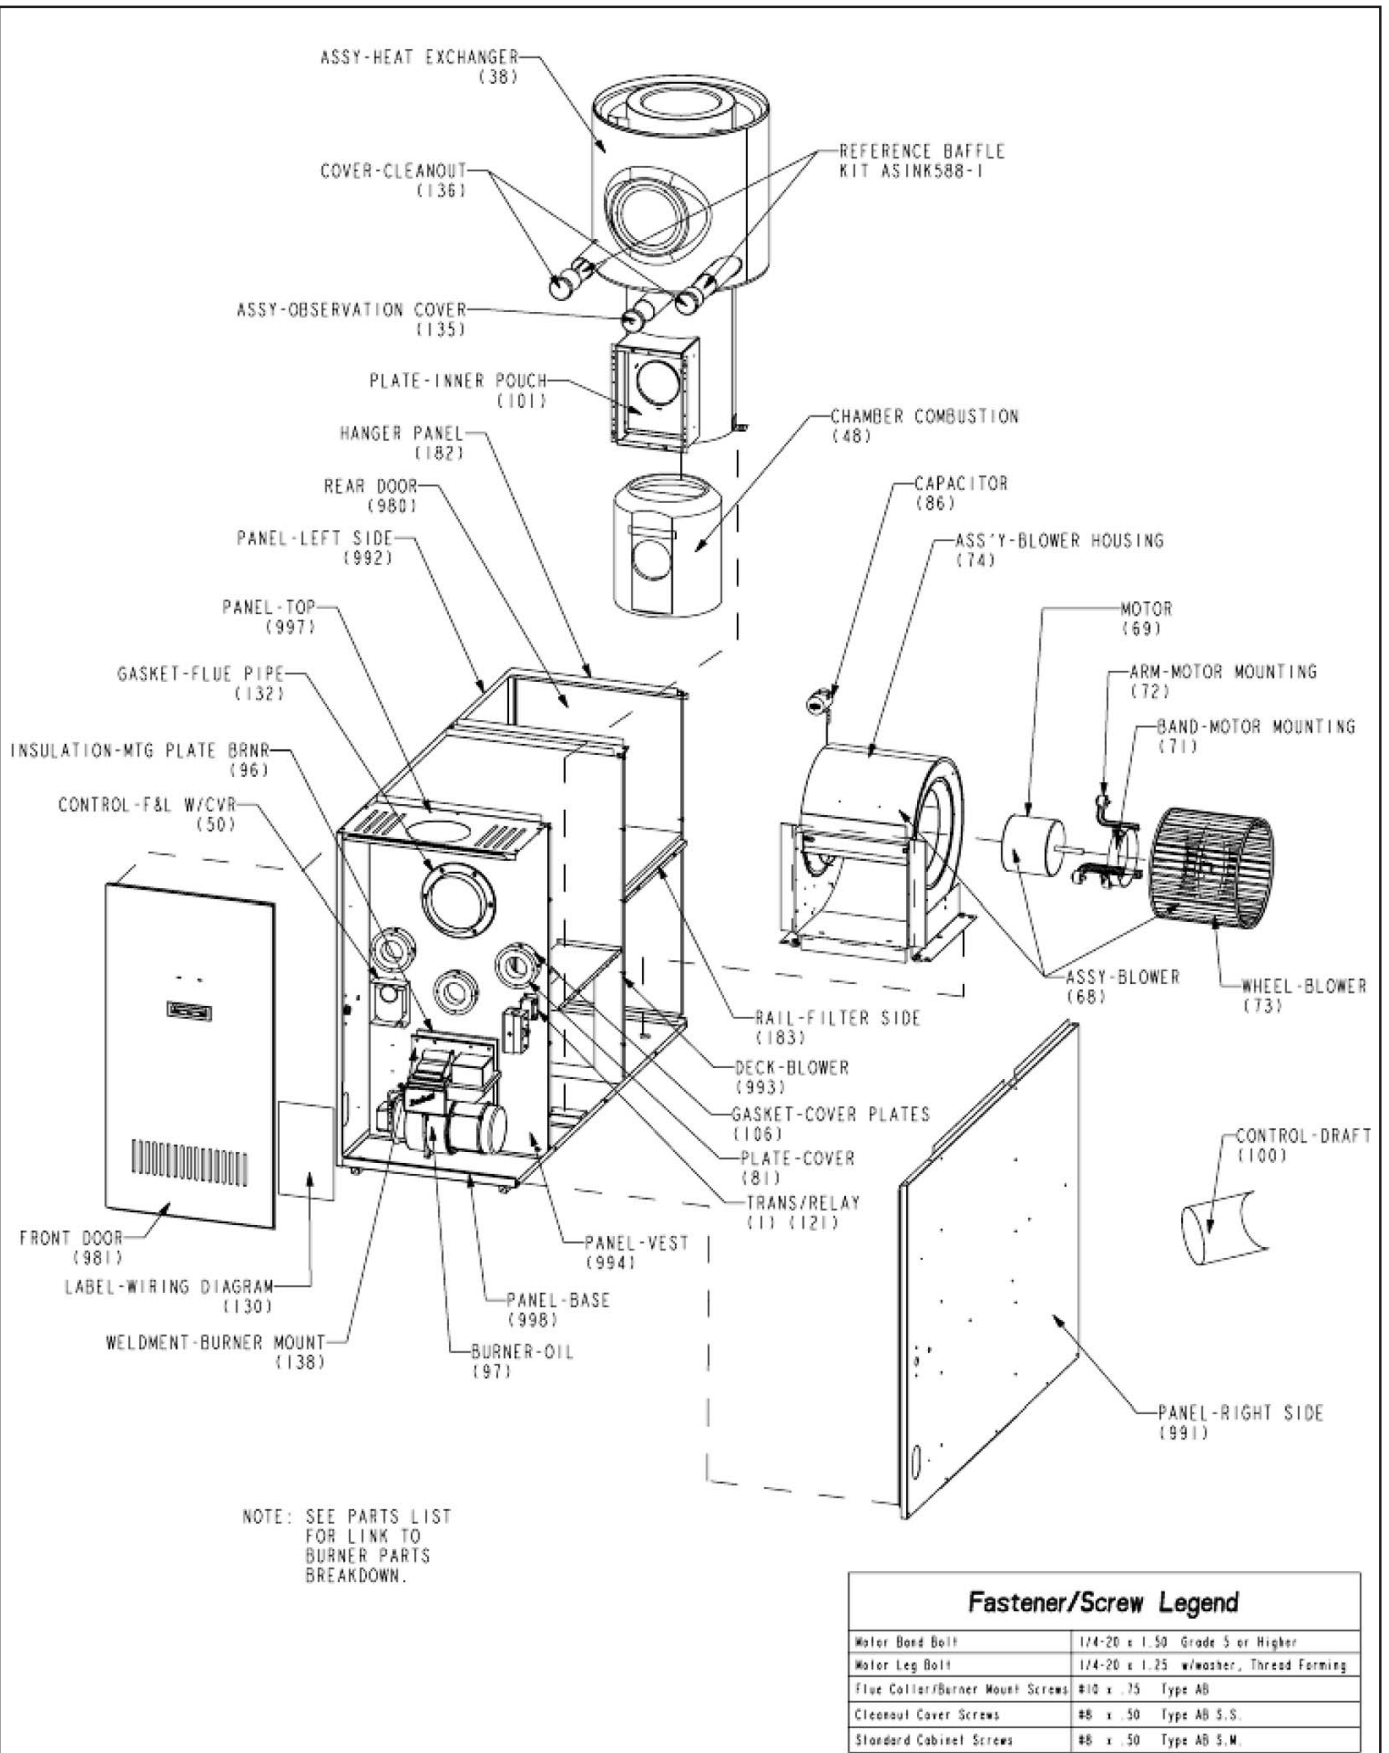

EXPLODED VIEW - OLFB SERIES