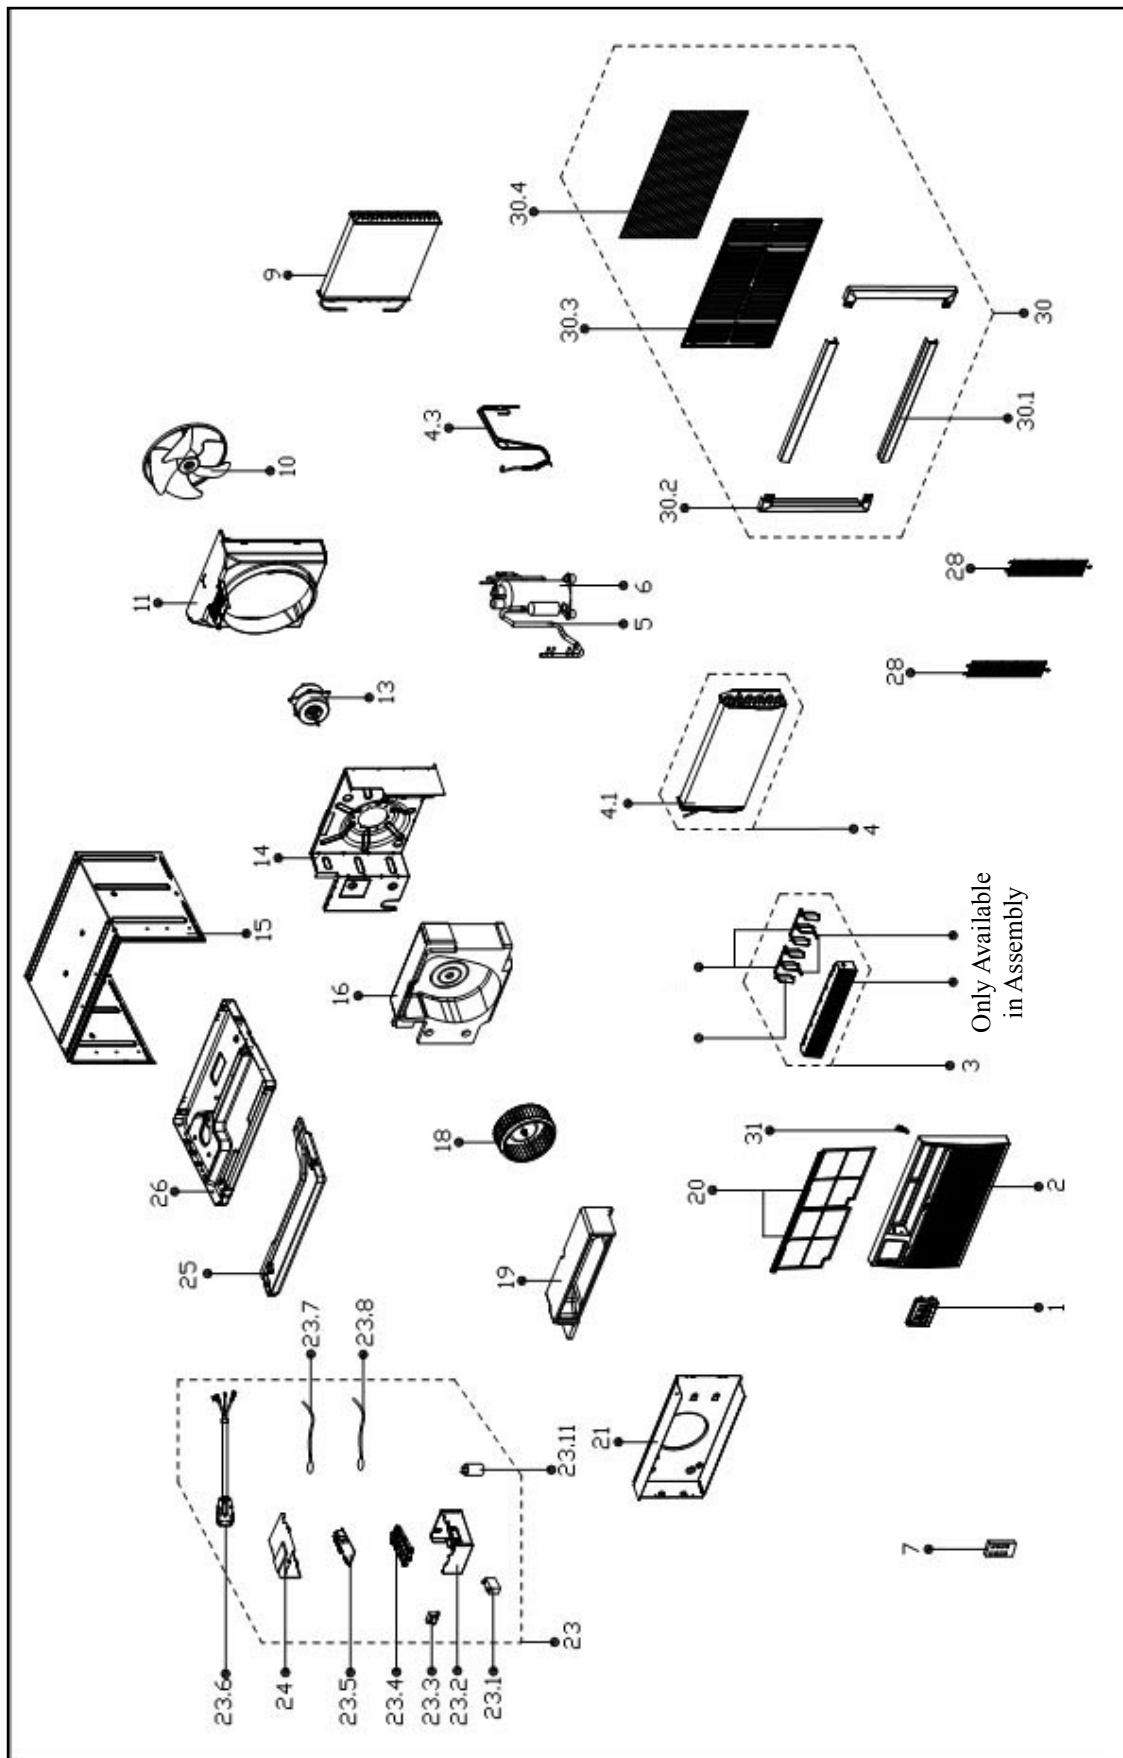

[Find Your COMFORT-AIRE Air Conditioner Parts - Select From 599 Models](#)

----- Manual continues below -----

PARTS LIST

Room Air Conditioner with R-410A: BG-103P

EXPLODED VIEW

REPLACEMENT PARTS

Location	Part Name	Quantity	Part No.
1	Display box assembly	1	17220300A04743
2	Front panel	1	12120300A06299
3	Air outlet assembly	1	12120300A06796
4	Evaporator coil assembly	1	15820300001428
4.1	Evaporator	1	15820300000908
4.3	Capillary assembly	1	15120300003942
5	Discharge pipe assembly	1	15120300001089
6	Compressor	1	11103010002990
7	Remote controller	1	17317000A06156
8	Super-cooling pipe	1	15120300003062
9	Condenser assembly	1	15820300000585
10	Axial flow fan	1	12100105000053
11	Rear separating	1	12120300000548
13	Asynchronous motor	1	11002012007041
14	Front separating board	1	12220300000568
15	Cabinet	1	12220300000788
16	Rear volute shell	1	12820300000032
18	Centrifugal fan	1	12100103000063
19	Front volute shell	1	12820300000075
20	Air filter	1	12120300A06298
21	Box for Electronic heater	1	12220300001094
23	Electronic control box assembly	1	17220300001570
23.1	Capacitor of fan motor	1	17400101000053
23.2	Electronic control box	1	12220300000467
23.3	Transformer	1	11203103000249
23.4	Bracket of main control board	1	12120300000521
23.5	Main control board assembly	1	17120300001833
23.6	Power cord	1	17401202000297
23.7	Pipe temperature sensor assembly	1	11201007000126
23.8	Ambient temperature sensor assembly	1	11201007000003
23.11	Capacitor of compressor	1	17400103000007
24	Cover of electronic control box	1	12220300001092
25	Condenser water tray	1	12820300000059
26	Chassis assembly	1	12220300000420
28	Grille	1	12220300001103
28	Grille	1	12220300001104
30	Installation accessory	1	12020300A01144
30.1	Up and down shutter frame	2	12120300001338
30.2	Left and right shutter frame	2	12120300001374
30.3	Rear grille	1	12920300000001
30.4	Plastic net	1	12120300001299
31	Filter guide	1	12120300001302