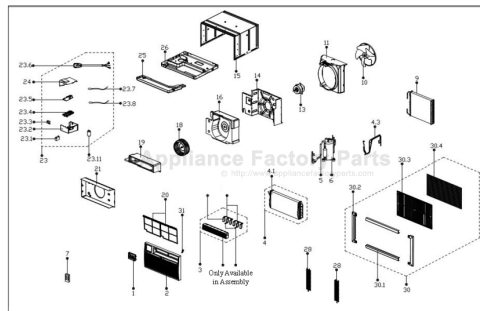

[Find Your COMFORT-AIRE Air Conditioner Parts - Select From 599 Models](#)

----- Manual continues below -----

PARTS LIST

Room Air Conditioner with R-410A: BG-103P

EXPLODED VIEW

REPLACEMENT PARTS

Location	Part Name	Quantity	Part No.
1	Display box assembly	1	17220300A04743
2	Front panel	1	12120300A06299
3	Air outlet assembly	1	12120300A06796
4	Evaporator coil assembly	1	15820300001428
4.1	Evaporator	1	15820300000908
4.3	Capillary assembly	1	15120300003942
5	Discharge pipe assembly	1	15120300001089
6	Compressor	1	11103010002990
7	Remote controller	1	17317000A06156
8	Super-cooling pipe	1	15120300003062
9	Condenser assembly	1	15820300000585
10	Axial flow fan	1	12100105000053
11	Rear separating	1	12120300000548
13	Asynchronous motor	1	11002012007041
14	Front separating board	1	12220300000568
15	Cabinet	1	12220300000788
16	Rear volute shell	1	12820300000032
18	Centrifugal fan	1	12100103000063
19	Front volute shell	1	12820300000075
20	Air filter	1	12120300A06298
21	Box for Electronic heater	1	12220300001094
23	Electronic control box assembly	1	17220300001570
23.1	Capacitor of fan motor	1	17400101000053
23.2	Electronic control box	1	12220300000467
23.3	Transformer	1	11203103000249
23.4	Bracket of main control board	1	12120300000521
23.5	Main control board assembly	1	17120300001833
23.6	Power cord	1	17401202000297
23.7	Pipe temperature sensor assembly	1	11201007000126
23.8	Ambient temperature sensor assembly	1	11201007000003
23.11	Capacitor of compressor	1	17400103000007
24	Cover of electronic control box	1	12220300001092
25	Condenser water tray	1	12820300000059
26	Chassis assembly	1	12220300000420
28	Grille	1	12220300001103
28	Grille	1	12220300001104
30	Installation accessory	1	12020300A01144
30.1	Up and down shutter frame	2	12120300001338
30.2	Left and right shutter frame	2	12120300001374
30.3	Rear grille	1	12920300000001
30.4	Plastic net	1	12120300001299
31	Filter guide	1	12120300001302